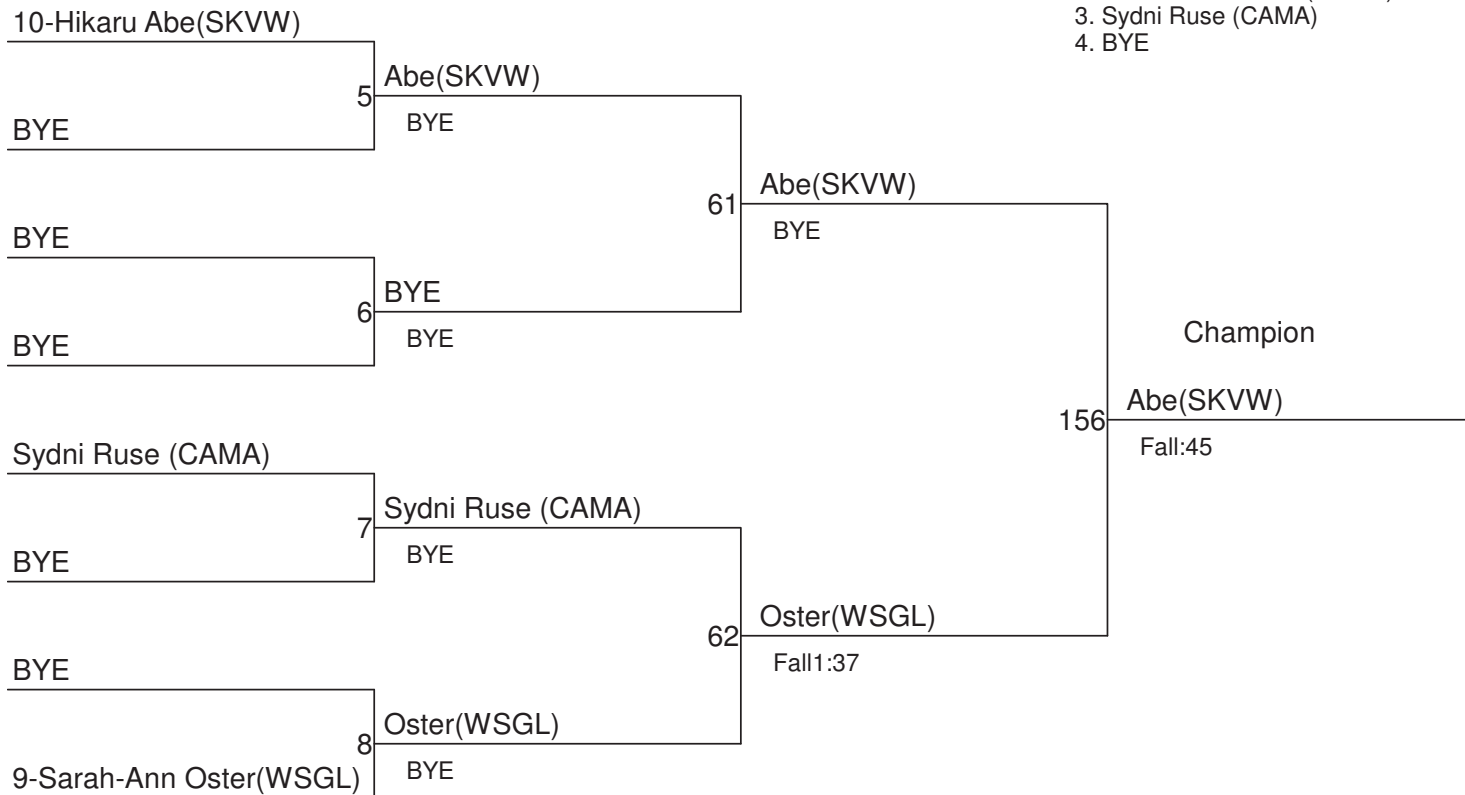

6th Annual Girls Clark County Championships

Weight Class : **105**

1. 10-Hikaru Abe(SKVW)
2. 9-Sarah-Ann Oster(WSGL)
3. Sydni Ruse (CAMA)
4. BYE