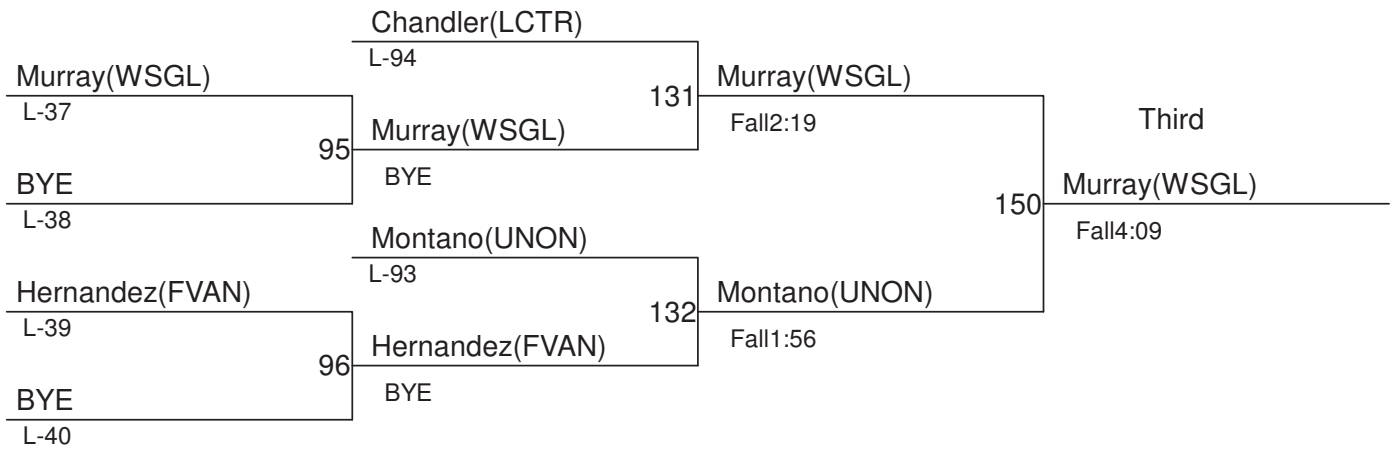

Weight Class : **135**

- 1. 12-Mialisa Oster(WSGL)
- 2. Naomi Garcia(FVAN)
- 3. 10-Siara Sigle(KAMA)
- 4. BYE

6th Annual Girls Clark County Championships

Weight Class : **140**

1. 11-Morgan Ratcliff (WSGL)
2. 9-Krista Warren(UNON)
3. 11-Brittany Hayes(KAMA)
4. Sydney Burres(CAMA)

6th Annual Girls Clark County Championships

Weight Class : **145**

- 1. 9-Amanda Fry(MTVW)
- 2. Bailey Thompson(CAMA)
- 3. 12-Christina Murray(WSGL)
- 4. 10-Marissa Montano(UNON)

6th Annual Girls Clark County Championships