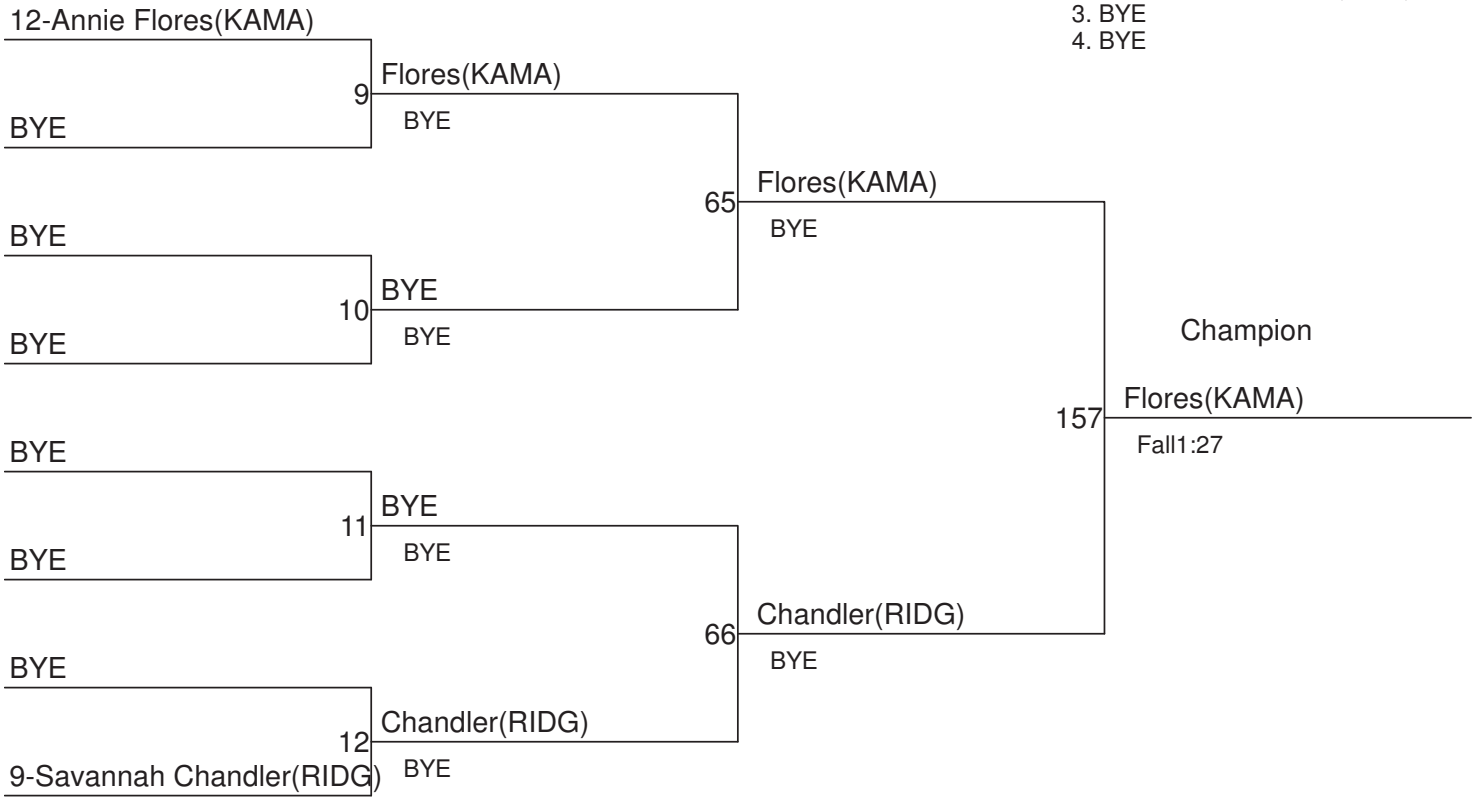

6th Annual Girls Clark County Championships

Weight Class : **100**

- 1. 10-Samantha Eakins(WSGL)+
- 2. BYE
- 3. BYE
- 4. BYE

10-Samantha Eakins(WSGL)+

6th Annual Girls Clark County Championships

Weight Class : **105**

- 1. 10-Hikaru Abe(SKVW)
- 2. 9-Sarah-Ann Oster(WSGL)
- 3. Sydni Ruse (CAMA)
- 4. BYE

6th Annual Girls Clark County Championships

Weight Class : 110

- 1. 12-Annie Flores(KAMA)
- 2. 9-Savannah Chandler(RIDG)
- 3. BYE
- 4. BYE