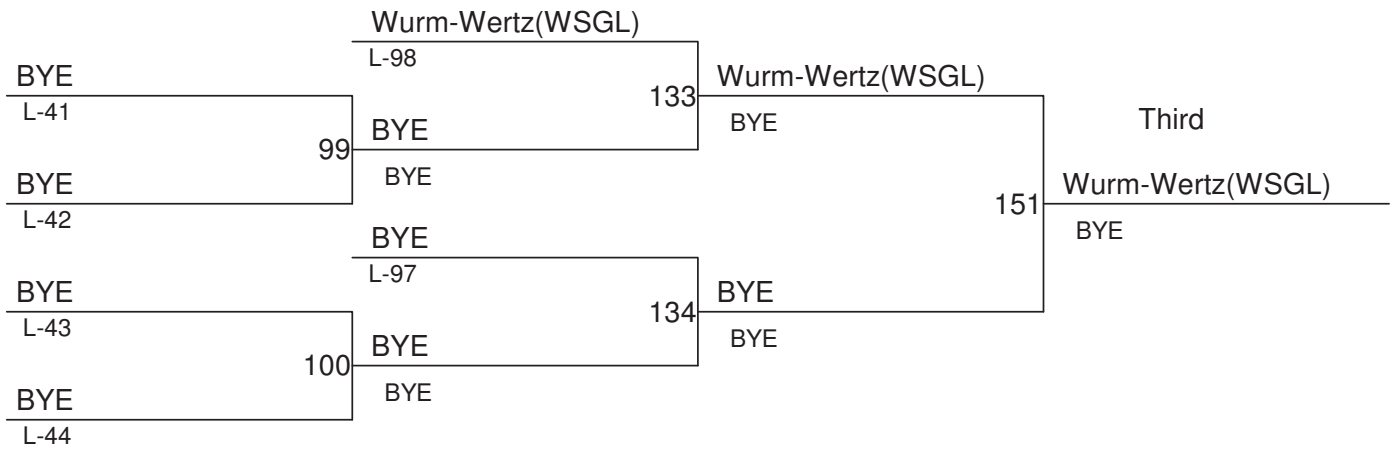

Weight Class : **135**

- 1. 12-Mialisa Oster(WSGL)
- 2. Naomi Garcia(FVAN)
- 3. 10-Siara Sigle(KAMA)
- 4. BYE

6th Annual Girls Clark County Championships

Weight Class : **140**

1. 11-Morgan Ratcliff (WSGL)
2. 9-Krista Warren(UNON)
3. 11-Brittany Hayes(KAMA)
4. Sydney Burres(CAMA)

6th Annual Girls Clark County Championships

Weight Class : **145**

- 1. 9-Amanda Fry(MTVW)
- 2. Bailey Thompson(CAMA)
- 3. 12-Christina Murray(WSGL)
- 4. 10-Marissa Montano(UNON)

6th Annual Girls Clark County Championships

Weight Class : **155**

- 1. 11-Stephanie Cuevas(UNON)
- 2. Katelyn Shaeffer(MTVW)
- 3. 10-Brooklyn Wurm-Wertz(WSGL)
- 4. BYE

6th Annual Girls Clark County Championships

Weight Class : 170

1. 12-Haley Horrocks(SKVW)
2. Sam Flannelly(CAMA)
3. 12-Cassie Marshall(KAMA)
4. BYE