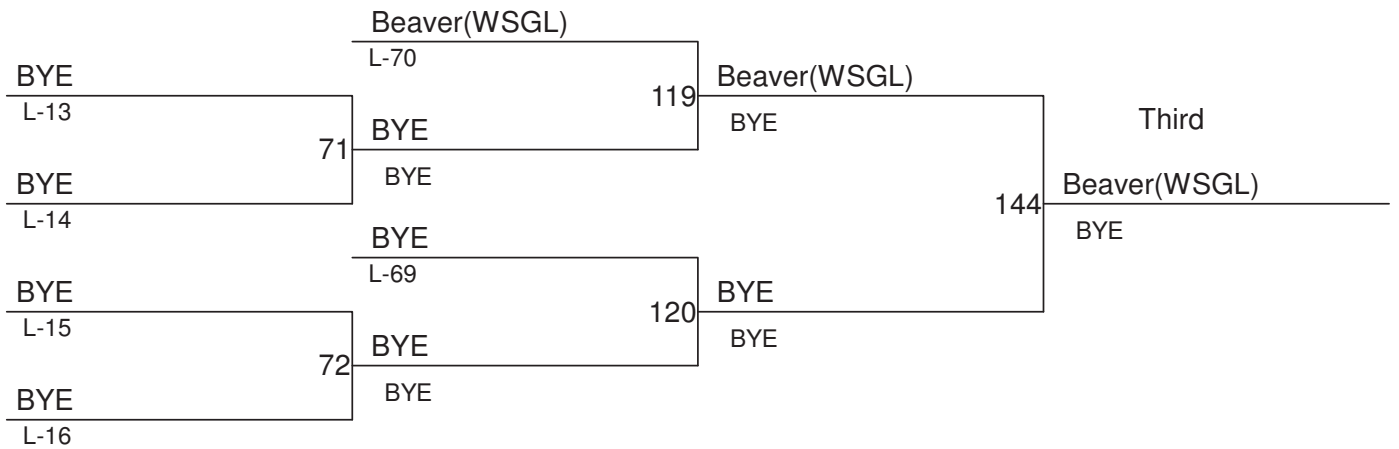

- 1. 10-Hikaru Abe(SKVW)
- 2. 9-Sarah-Ann Oster(WSGL)
- 3. Sydni Ruse (CAMA)
- 4. BYE

6th Annual Girls Clark County Championships

Weight Class : 110

- 1. 12-Annie Flores(KAMA)
- 2. 9-Savannah Chandler(RIDG)
- 3. BYE
- 4. BYE

6th Annual Girls Clark County Championships

Weight Class : 115

- 1. 10-Makenna Speed(KAMA)
- 2. 12-Julian Reynolds(UNON)
- 3. 9-Jenna Beaver(WSGL)
- 4. BYE

6th Annual Girls Clark County Championships

Weight Class : 120