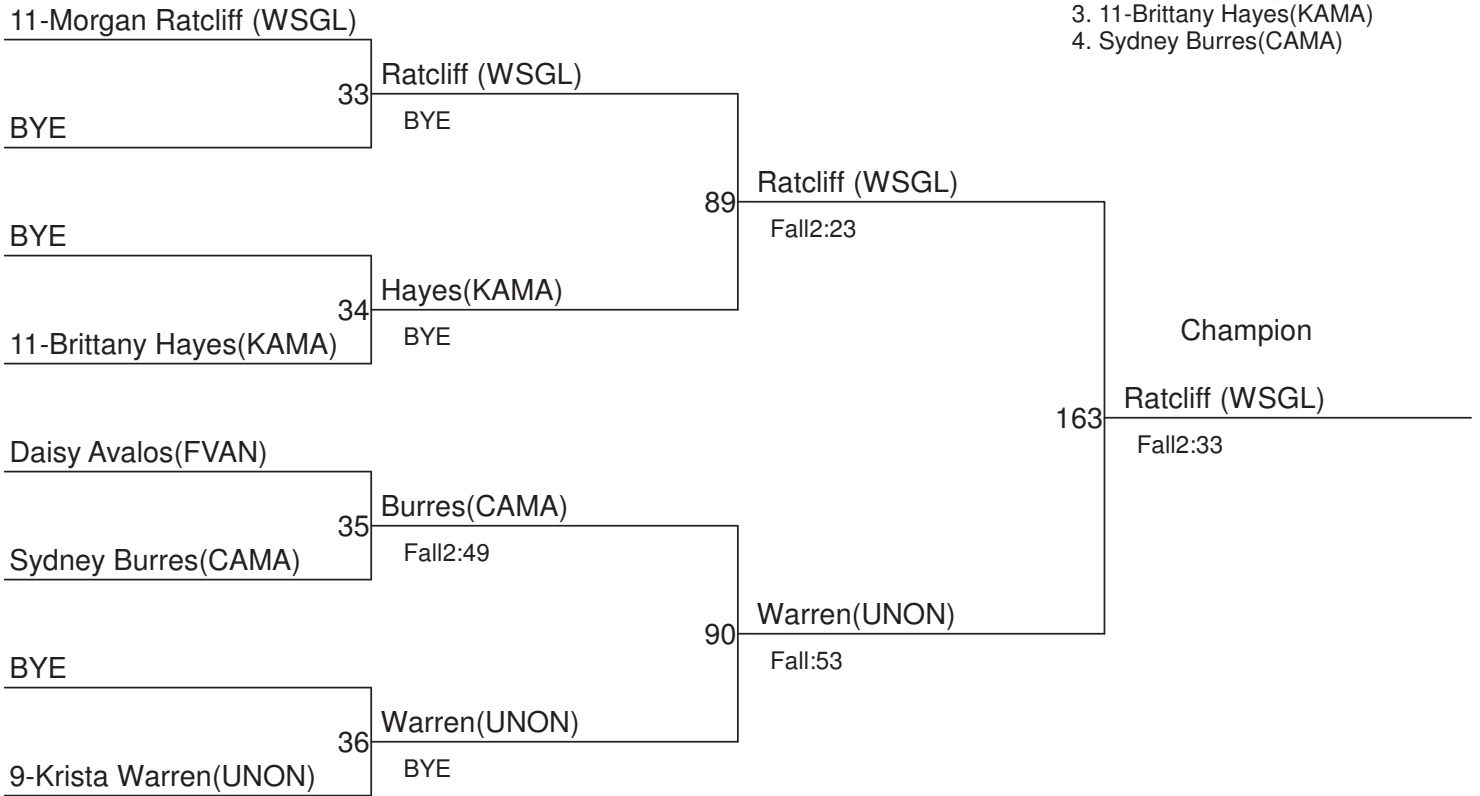

Weight Class : **135**

- 1. 12-Mialisa Oster(WSGL)
- 2. Naomi Garcia(FVAN)
- 3. 10-Siara Sigle(KAMA)
- 4. BYE

6th Annual Girls Clark County Championships

Weight Class : **140**

1. 11-Morgan Ratcliff (WSGL)
2. 9-Krista Warren(UNON)
3. 11-Brittany Hayes(KAMA)
4. Sydney Burres(CAMA)

6th Annual Girls Clark County Championships

Weight Class : **145**

- 1. 9-Amanda Fry(MTVW)
- 2. Bailey Thompson(CAMA)
- 3. 12-Christina Murray(WSGL)
- 4. 10-Marissa Montano(UNON)

6th Annual Girls Clark County Championships