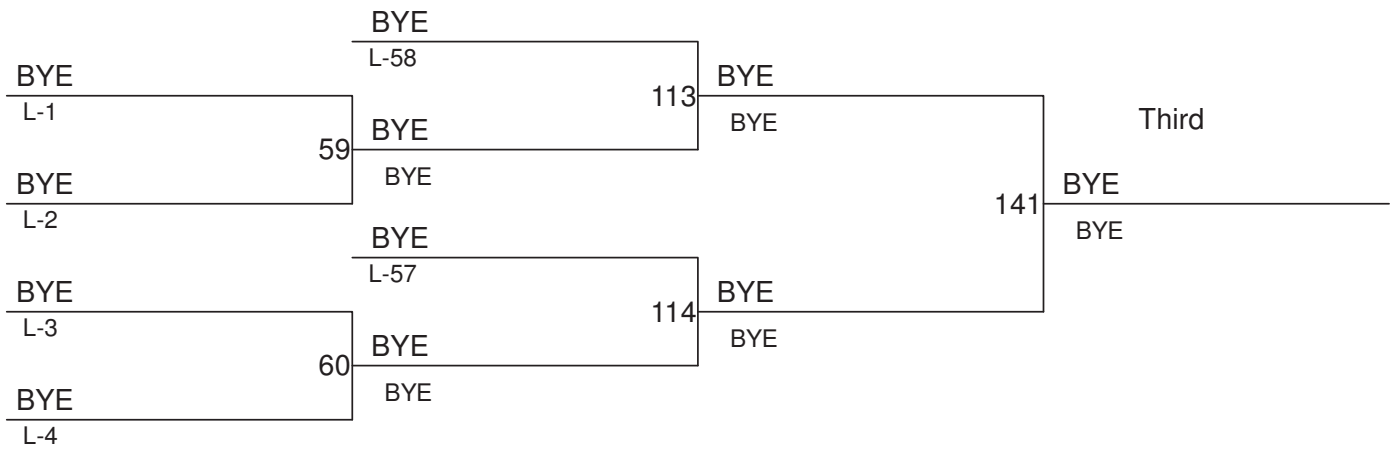

6th Annual Girls Clark County Championships

Weight Class : **100**

1. 10-Samantha Eakins(WSGL)+
2. BYE
3. BYE
4. BYE

10-Samantha Eakins(WSGL)+