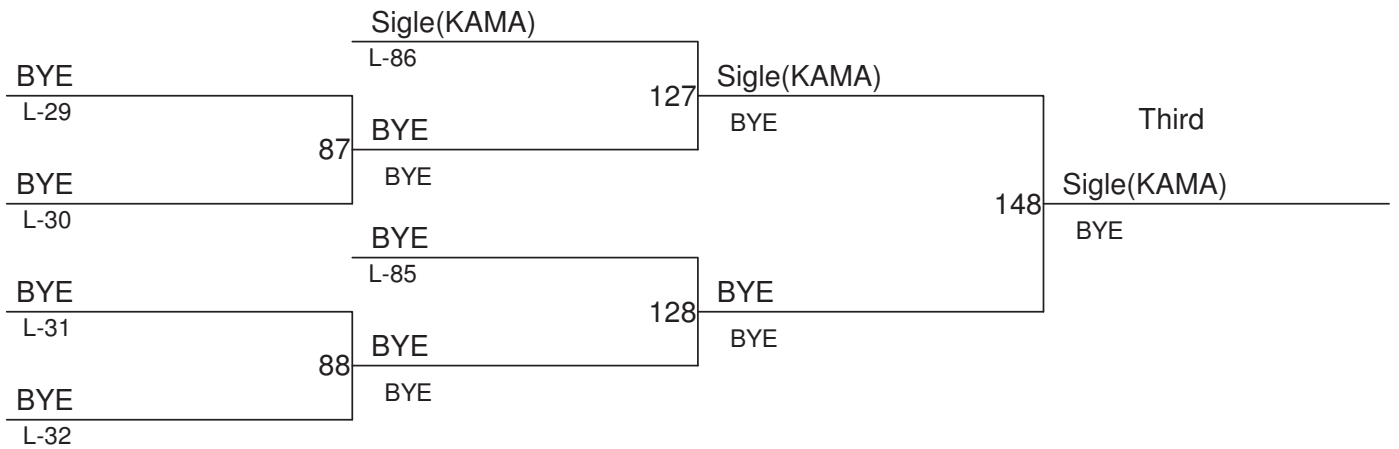

6th Annual Girls Clark County Championships

Weight Class : **135**

1. 12-Mialisa Oster(WSGL)
2. Naomi Garcia(FVAN)
3. 10-Siara Sigle(KAMA)
4. BYE