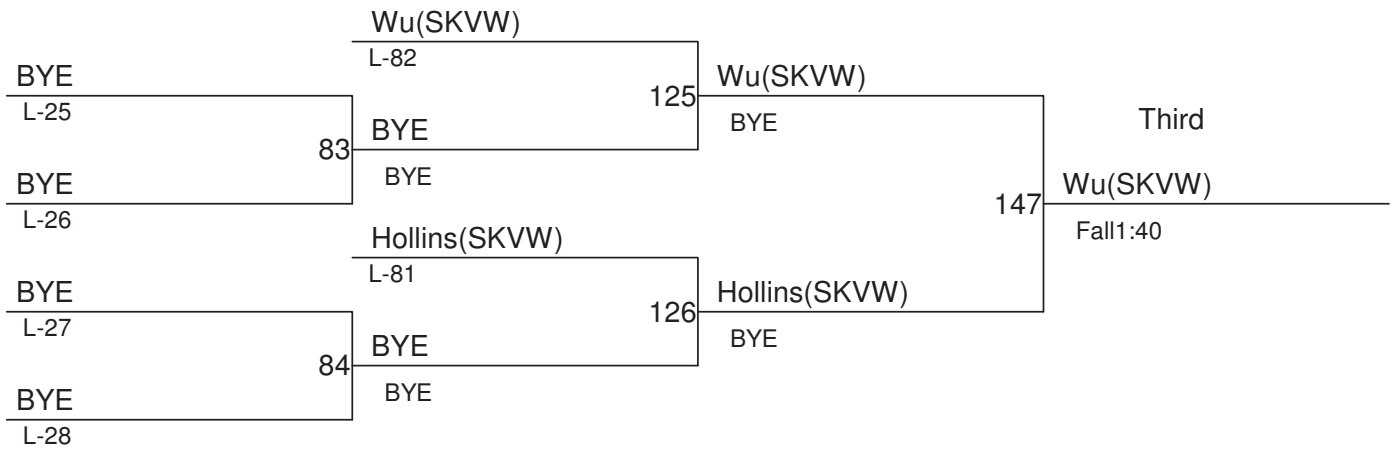

6th Annual Girls Clark County Championships

Weight Class : **130**

1. 11-Sierra Joner(BGND)
2. 11-Signe Zacho(WSGL)
3. 9-Jessica Wu(SKVW)
4. 11-Naomie Hollins(SKVW)