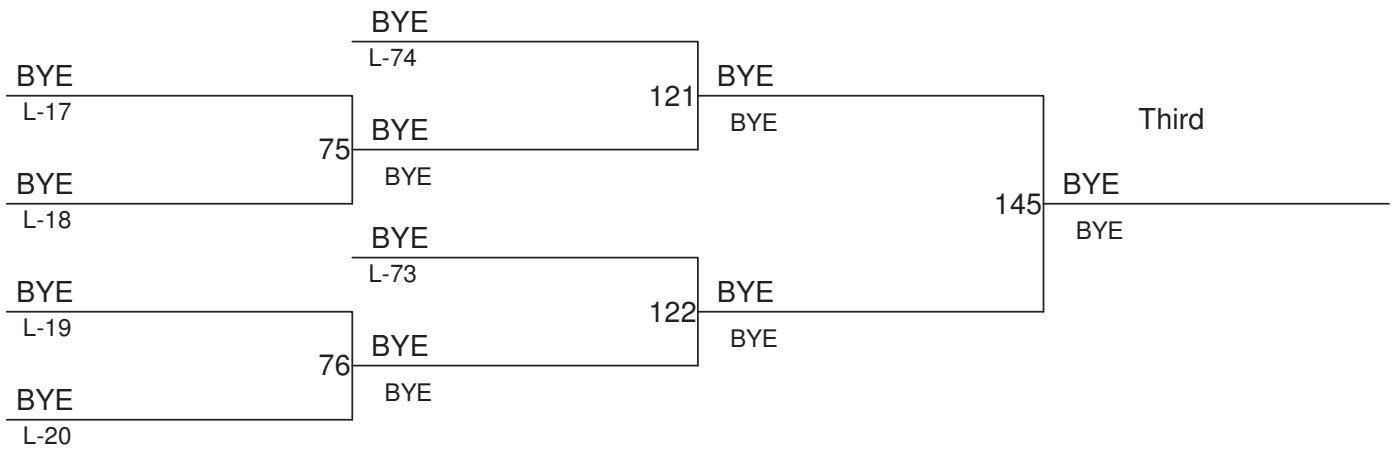

6th Annual Girls Clark County Championships

Weight Class : 120

1. 12-Baylee Wright(WSGL)
2. Jasmine Rouch(FVAN)
3. BYE
4. BYE