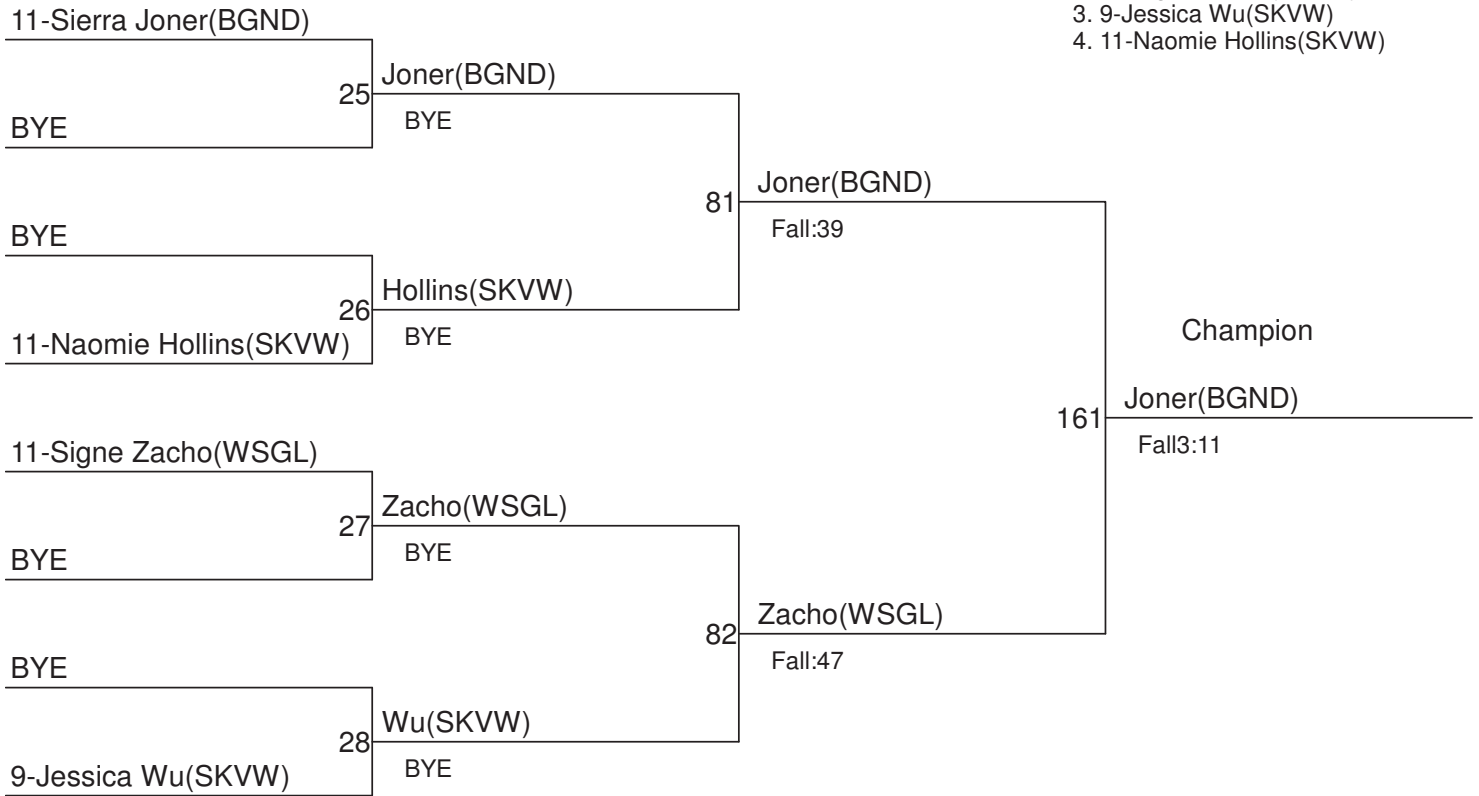

6th Annual Girls Clark County Championships

Weight Class : **130**

1. 11-Sierra Joner(BGND)
2. 11-Signe Zacho(WSGL)
3. 9-Jessica Wu(SKVW)
4. 11-Naomie Hollins(SKVW)