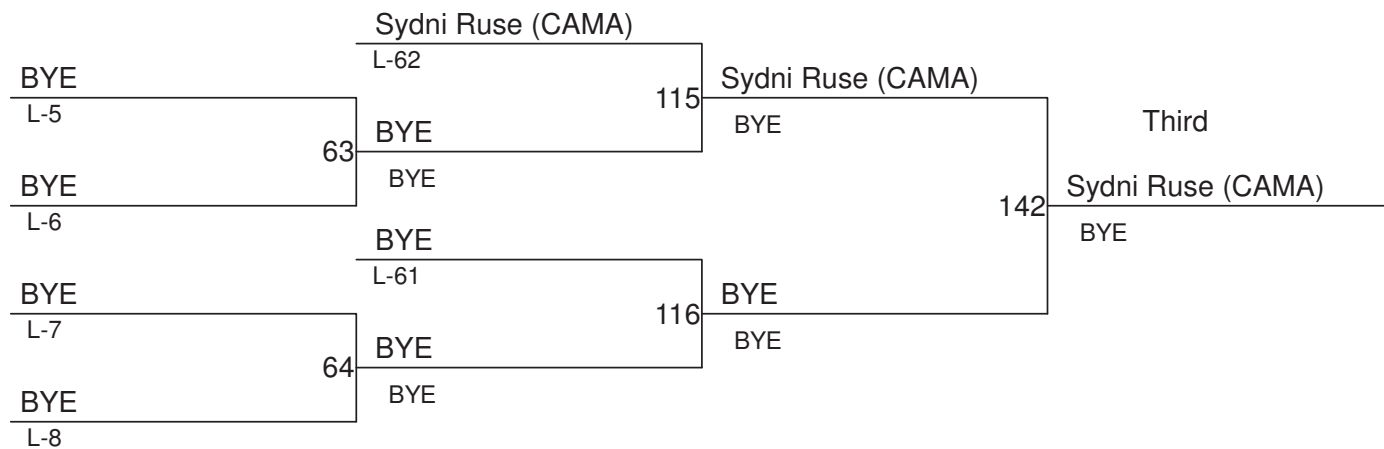

6th Annual Girls Clark County Championships

Weight Class : **100**

- 1. 10-Samantha Eakins(WSGL)+
- 2. BYE
- 3. BYE
- 4. BYE

10-Samantha Eakins(WSGL)+

6th Annual Girls Clark County Championships

Weight Class : **105**

- 1. 10-Hikaru Abe(SKVW)
- 2. 9-Sarah-Ann Oster(WSGL)
- 3. Sydni Ruse (CAMA)
- 4. BYE

6th Annual Girls Clark County Championships

Weight Class : 110

- 1. 12-Annie Flores(KAMA)
- 2. 9-Savannah Chandler(RIDG)
- 3. BYE
- 4. BYE