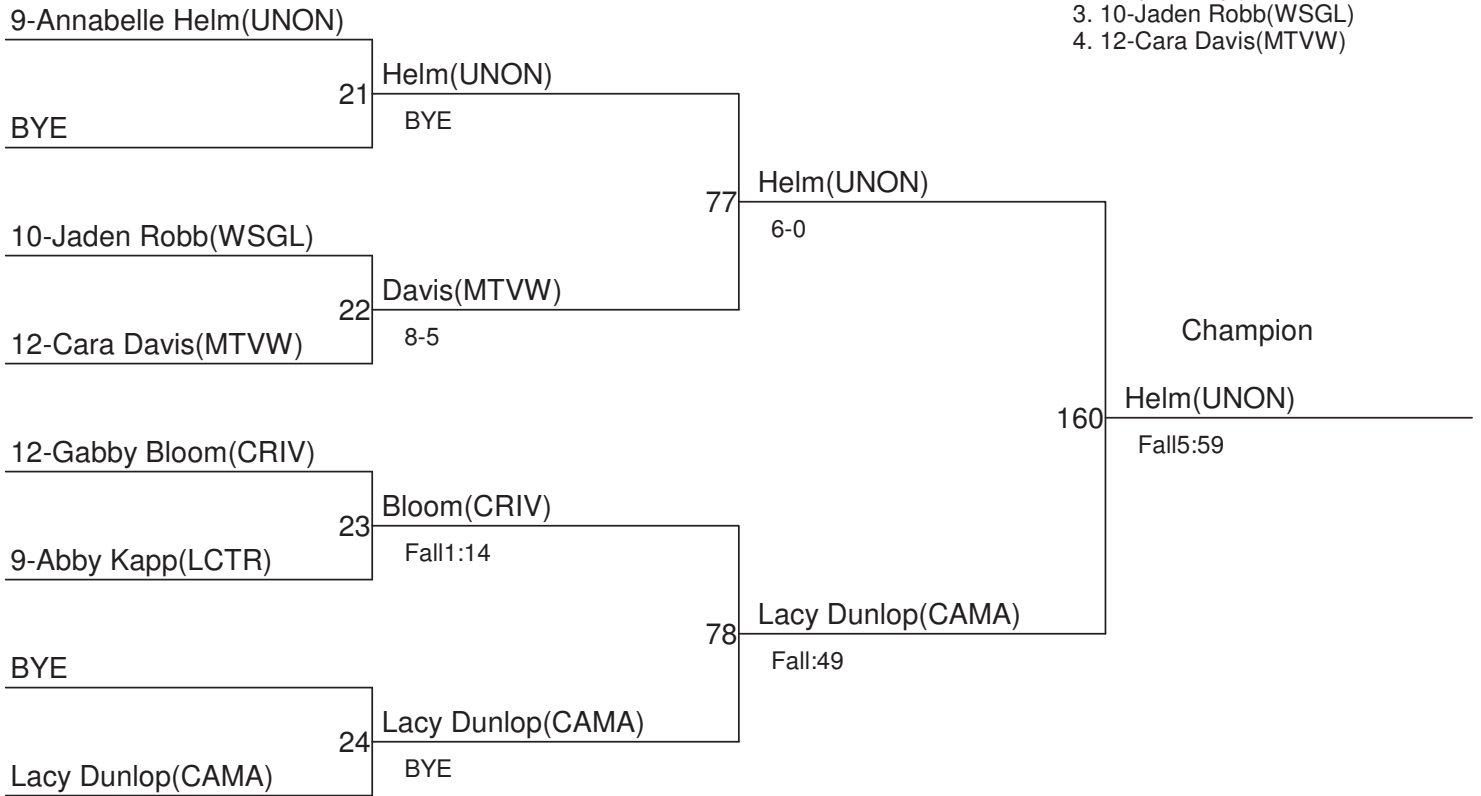

6th Annual Girls Clark County Championships

Weight Class : 115

- 1. 10-Makenna Speed(KAMA)
- 2. 12-Julian Reynolds(UNON)
- 3. 9-Jenna Beaver(WSGL)
- 4. BYE

6th Annual Girls Clark County Championships

Weight Class : 120

- 1. 12-Baylee Wright(WSGL)
- 2. Jasmine Rouch(FVAN)
- 3. BYE
- 4. BYE

6th Annual Girls Clark County Championships

Weight Class : **125**

- 1. 9-Annabelle Helm(UNON)
- 2. Lacy Dunlop(CAMA)
- 3. 10-Jaden Robb(WSGL)
- 4. 12-Cara Davis(MTVW)