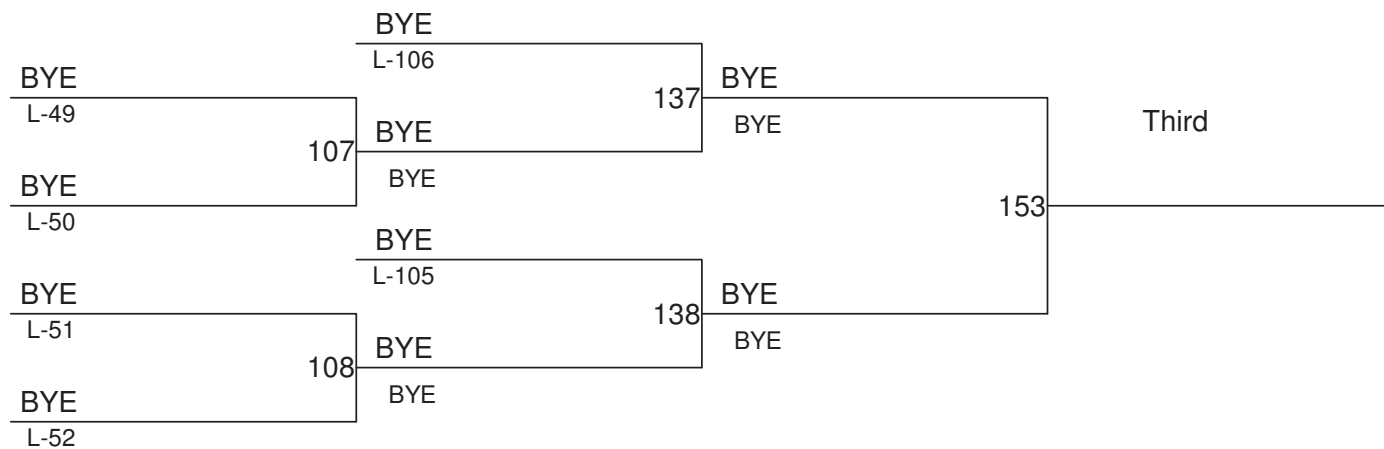

6th Annual Girls Clark County Championships

Weight Class : **190**

1. 11-Dakota Moon(KAMA)
2. 11-Jackie Sanchez(MTVW)