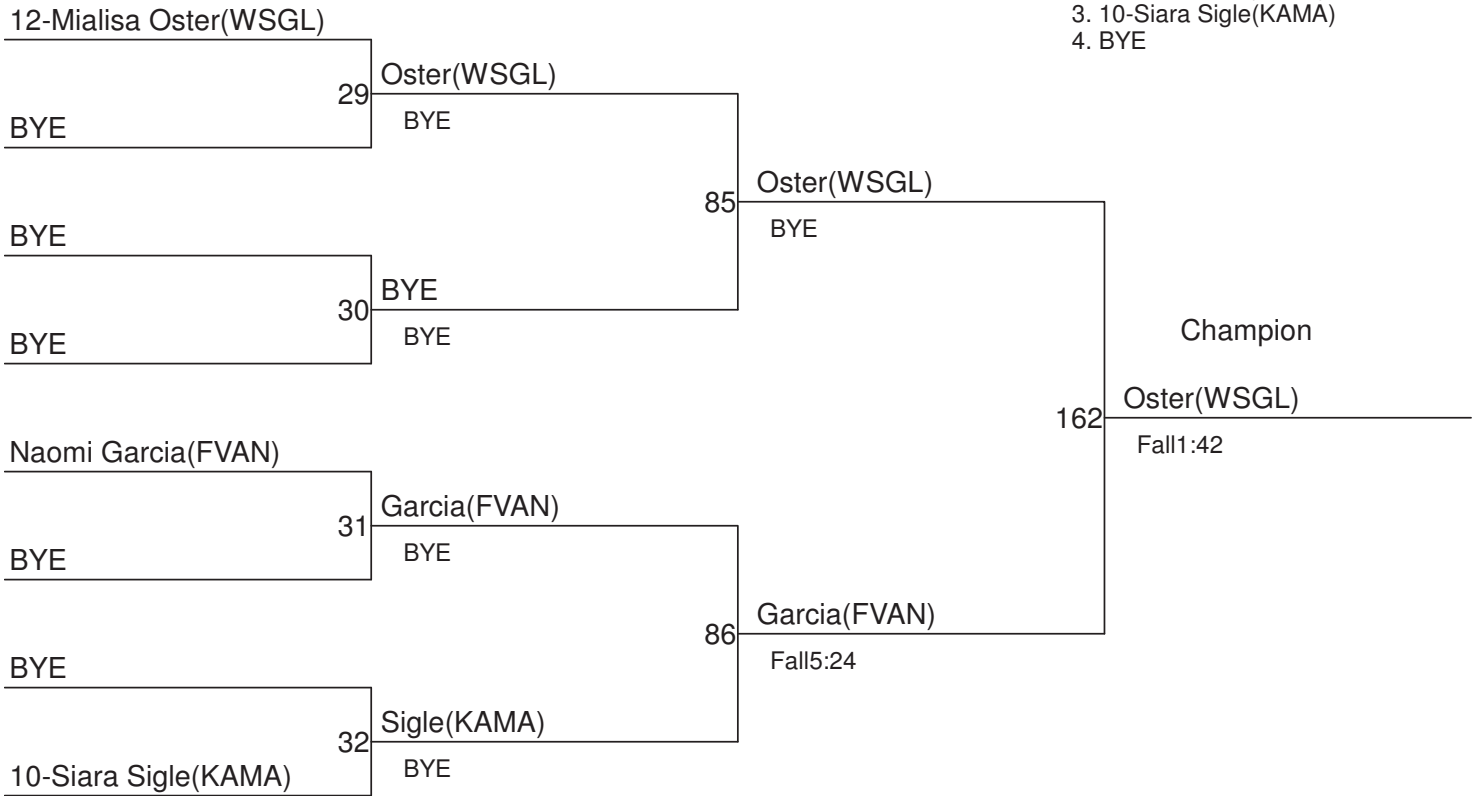

- 1. 12-Baylee Wright(WSGL)
- 2. Jasmine Rouch(FVAN)
- 3. BYE
- 4. BYE

6th Annual Girls Clark County Championships

Weight Class : **125**

- 1. 9-Annabelle Helm(UNON)
- 2. Lacy Dunlop(CAMA)
- 3. 10-Jaden Robb(WSGL)
- 4. 12-Cara Davis(MTVW)

6th Annual Girls Clark County Championships

Weight Class : **130**

- 1. 11-Sierra Joner(BGND)
- 2. 11-Signe Zacho(WSGL)
- 3. 9-Jessica Wu(SKVW)
- 4. 11-Naomie Hollins(SKVW)

6th Annual Girls Clark County Championships

Weight Class : **135**

- 1. 12-Mialisa Oster(WSGL)
- 2. Naomi Garcia(FVAN)
- 3. 10-Siara Sigle(KAMA)
- 4. BYE

6th Annual Girls Clark County Championships

Weight Class : **140**

1. 11-Morgan Ratcliff (WSGL)
2. 9-Krista Warren(UNON)
3. 11-Brittany Hayes(KAMA)
4. Sydney Burres(CAMA)