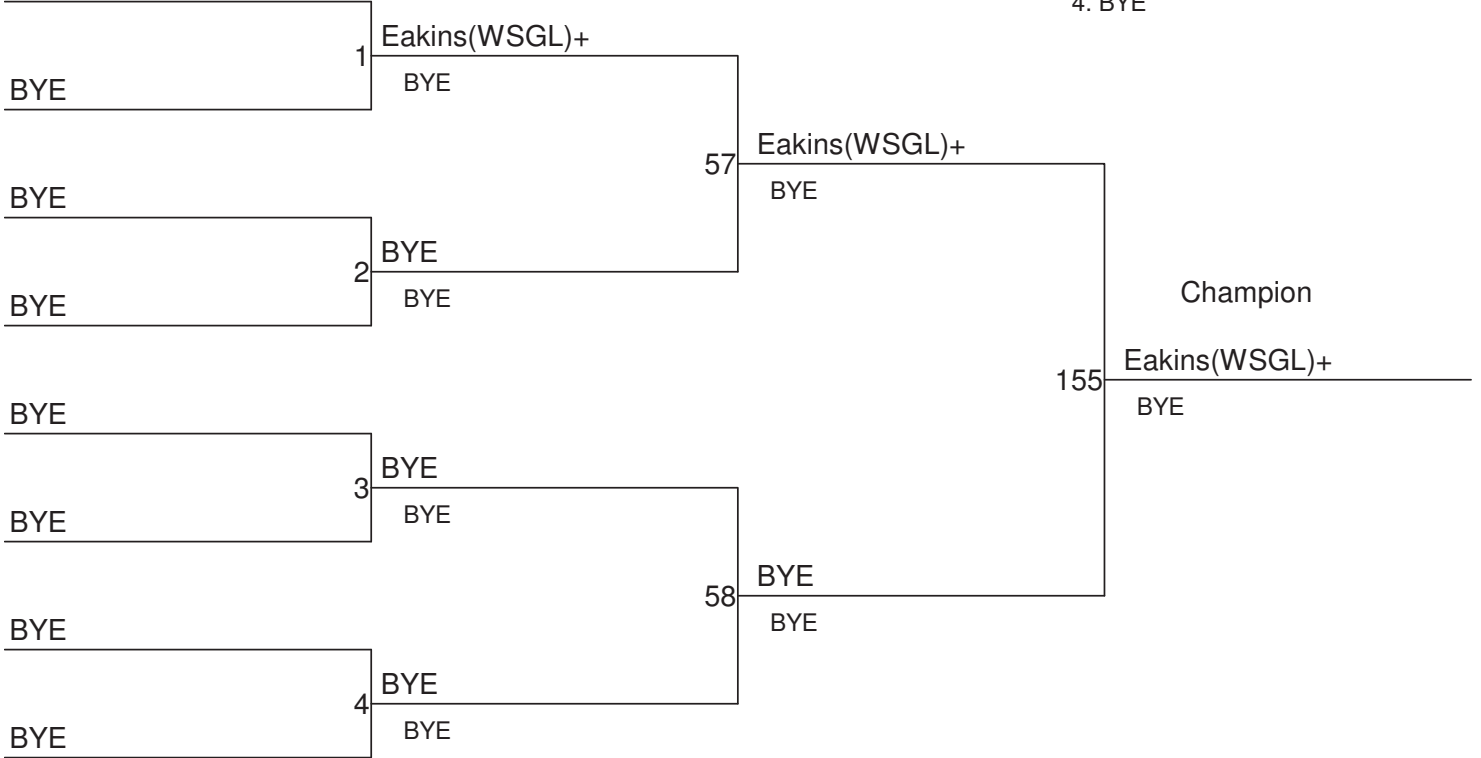

6th Annual Girls Clark County Championships

Weight Class : **100**

1. 10-Samantha Eakins(WSGL)+
2. BYE
3. BYE
4. BYE

10-Samantha Eakins(WSGL)+