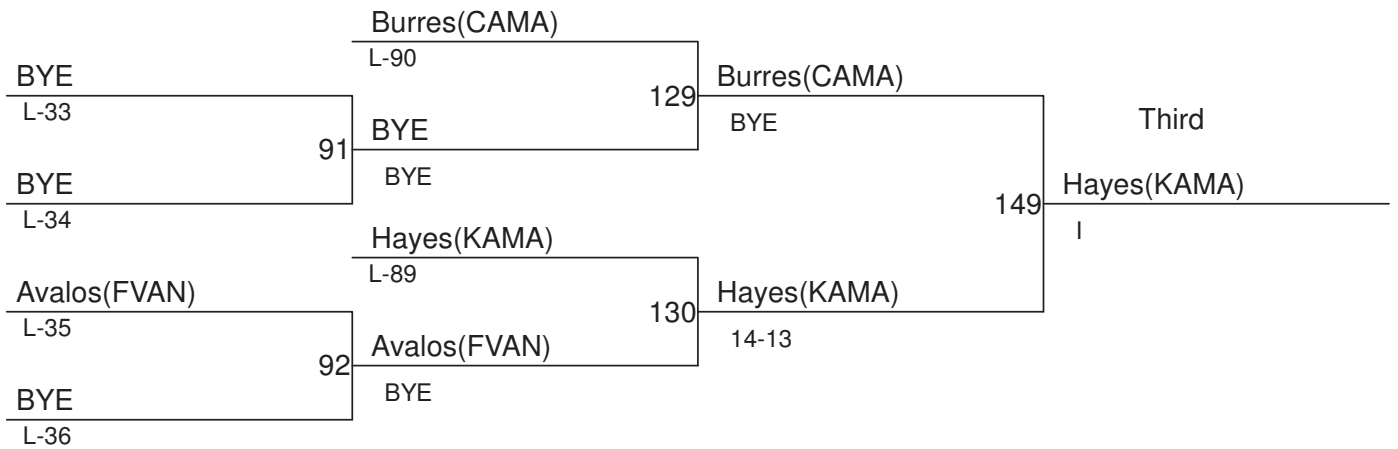

Weight Class : **135**

- 1. 12-Mialisa Oster(WSGL)
- 2. Naomi Garcia(FVAN)
- 3. 10-Siara Sigle(KAMA)
- 4. BYE

6th Annual Girls Clark County Championships

Weight Class : **140**

1. 11-Morgan Ratcliff (WSGL)
2. 9-Krista Warren(UNON)
3. 11-Brittany Hayes(KAMA)
4. Sydney Burres(CAMA)

6th Annual Girls Clark County Championships

Weight Class : **145**

- 1. 9-Amanda Fry(MTVW)
- 2. Bailey Thompson(CAMA)
- 3. 12-Christina Murray(WSGL)
- 4. 10-Marissa Montano(UNON)

6th Annual Girls Clark County Championships