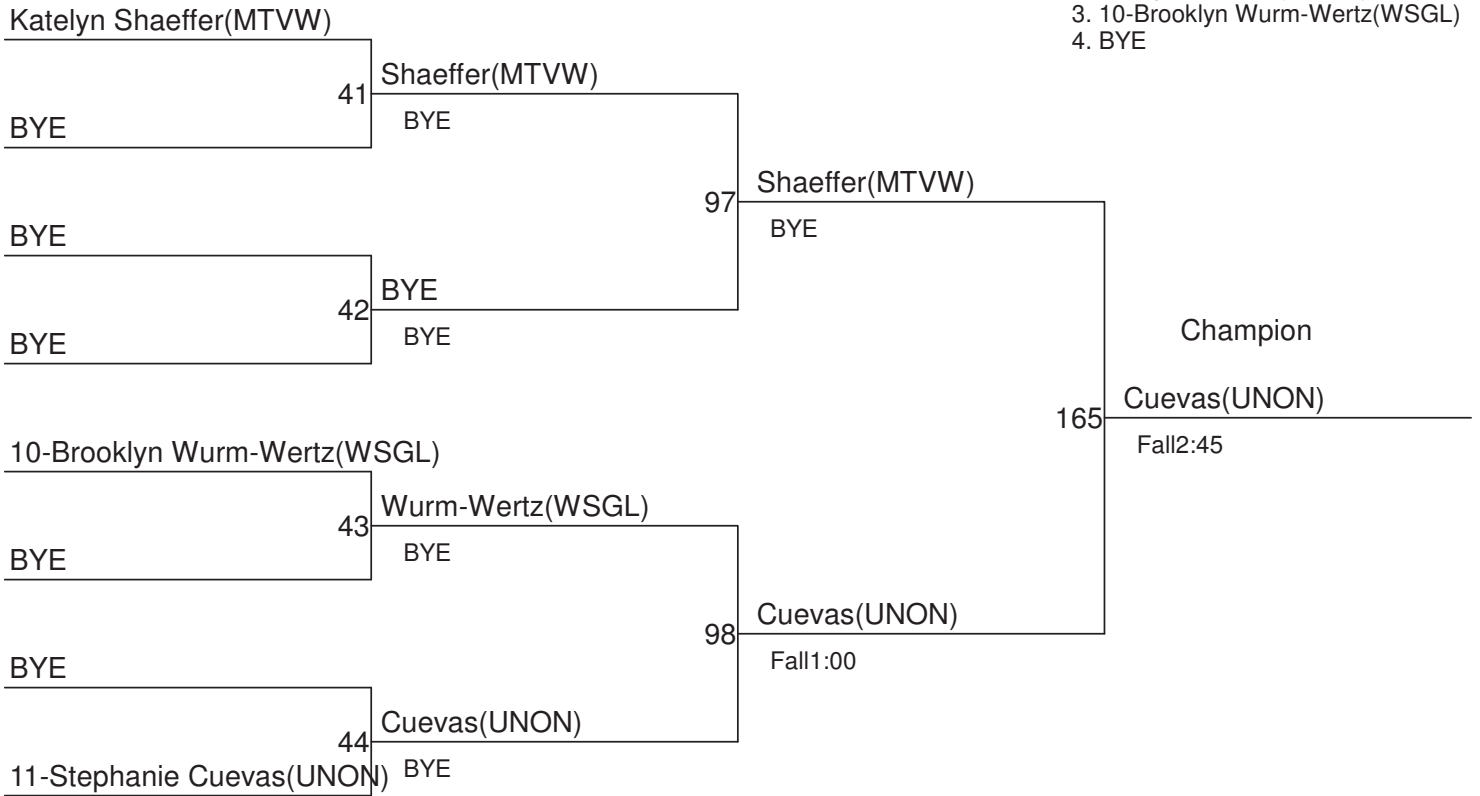

6th Annual Girls Clark County Championships

Weight Class : **155**

1. 11-Stephanie Cuevas(UNON)
2. Katelyn Shaeffer(MTVW)
3. 10-Brooklyn Wurm-Wertz(WSGL)
4. BYE