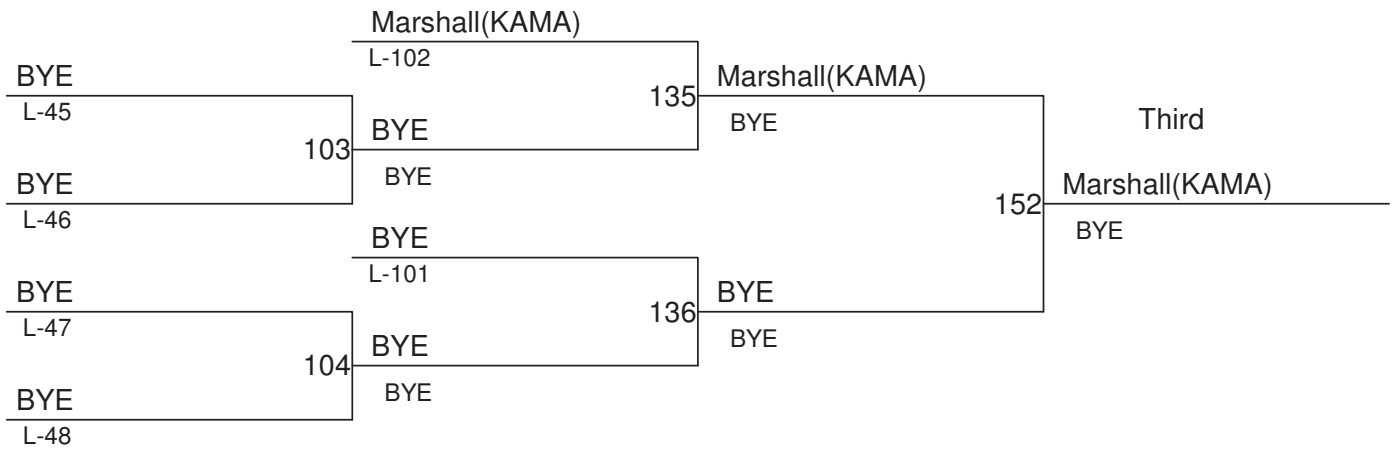

6th Annual Girls Clark County Championships

Weight Class : **145**

- 1. 9-Amanda Fry(MTVW)
- 2. Bailey Thompson(CAMA)
- 3. 12-Christina Murray(WSGL)
- 4. 10-Marissa Montano(UNON)

6th Annual Girls Clark County Championships

Weight Class : **155**

- 1. 11-Stephanie Cuevas(UNON)
- 2. Katelyn Shaeffer(MTVW)
- 3. 10-Brooklyn Wurm-Wertz(WSGL)
- 4. BYE

6th Annual Girls Clark County Championships

Weight Class : 170

1. 12-Haley Horrocks(SKVW)
2. Sam Flannelly(CAMA)
3. 12-Cassie Marshall(KAMA)
4. BYE

6th Annual Girls Clark County Championships

Weight Class : **190**

- 1. 11-Dakota Moon(KAMA)
- 2. 11-Jackie Sanchez(MTVW)

6th Annual Girls Clark County Championships

Weight Class : 235