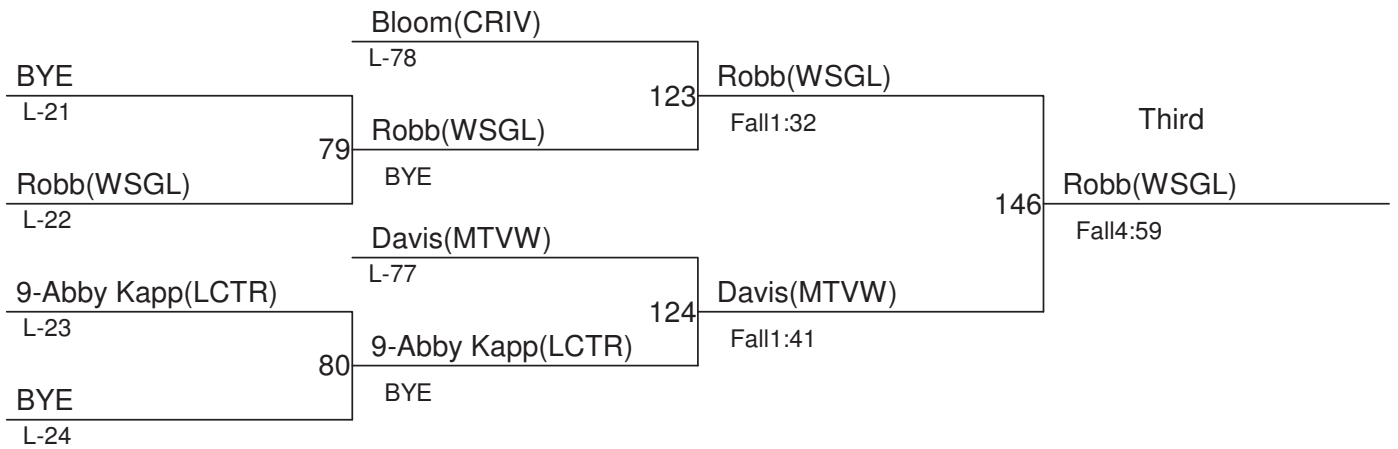

6th Annual Girls Clark County Championships

Weight Class : 115

- 1. 10-Makenna Speed(KAMA)
- 2. 12-Julian Reynolds(UNON)
- 3. 9-Jenna Beaver(WSGL)
- 4. BYE

6th Annual Girls Clark County Championships

Weight Class : 120

- 1. 12-Baylee Wright(WSGL)
- 2. Jasmine Rouch(FVAN)
- 3. BYE
- 4. BYE

6th Annual Girls Clark County Championships

Weight Class : **125**

- 1. 9-Annabelle Helm(UNON)
- 2. Lacy Dunlop(CAMA)
- 3. 10-Jaden Robb(WSGL)
- 4. 12-Cara Davis(MTVW)