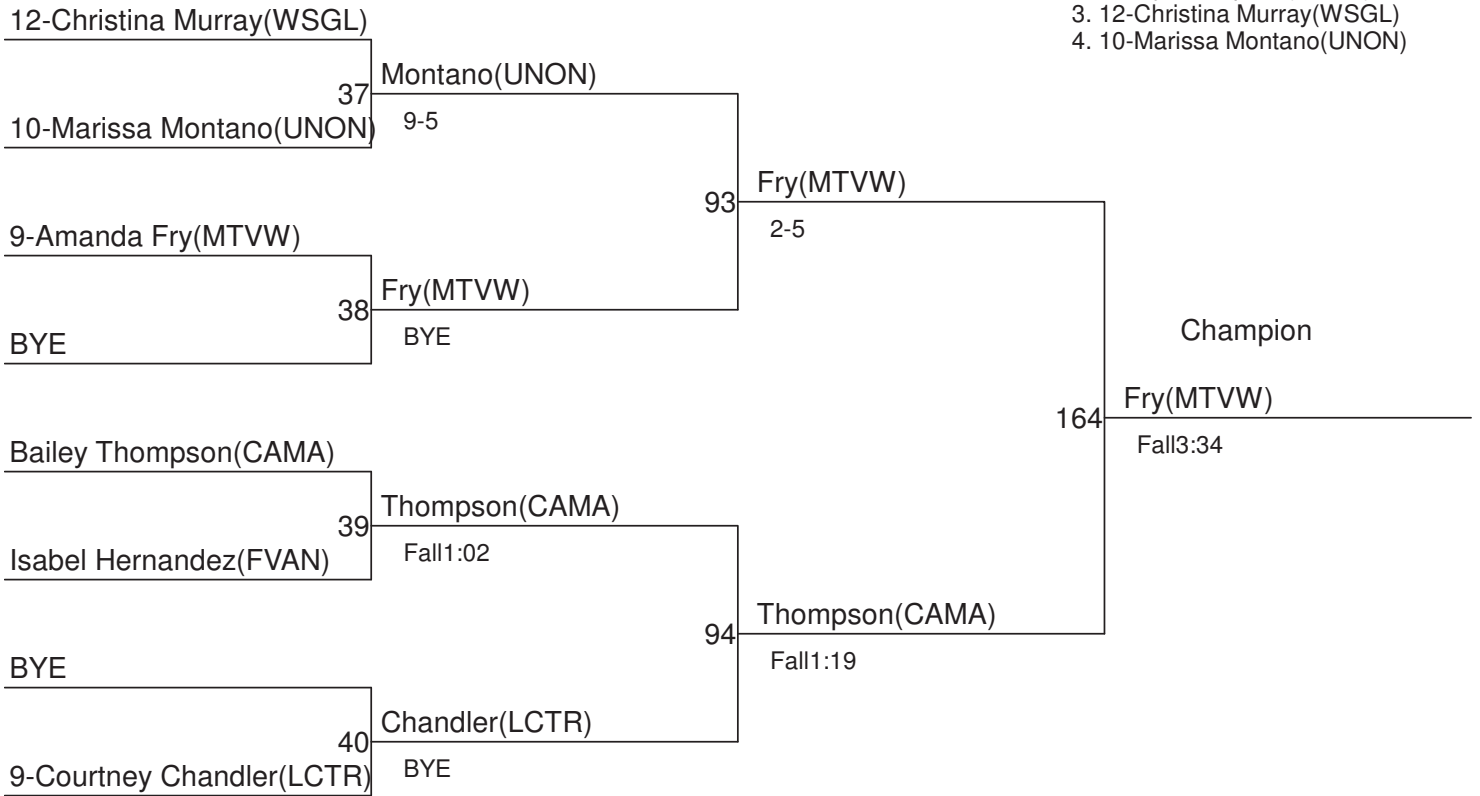

Weight Class : **135**

- 1. 12-Mialisa Oster(WSGL)
- 2. Naomi Garcia(FVAN)
- 3. 10-Siara Sigle(KAMA)
- 4. BYE

6th Annual Girls Clark County Championships

Weight Class : **140**

1. 11-Morgan Ratcliff (WSGL)
2. 9-Krista Warren(UNON)
3. 11-Brittany Hayes(KAMA)
4. Sydney Burres(CAMA)

6th Annual Girls Clark County Championships

Weight Class : **145**

- 1. 9-Amanda Fry(MTVW)
- 2. Bailey Thompson(CAMA)
- 3. 12-Christina Murray(WSGL)
- 4. 10-Marissa Montano(UNON)

6th Annual Girls Clark County Championships