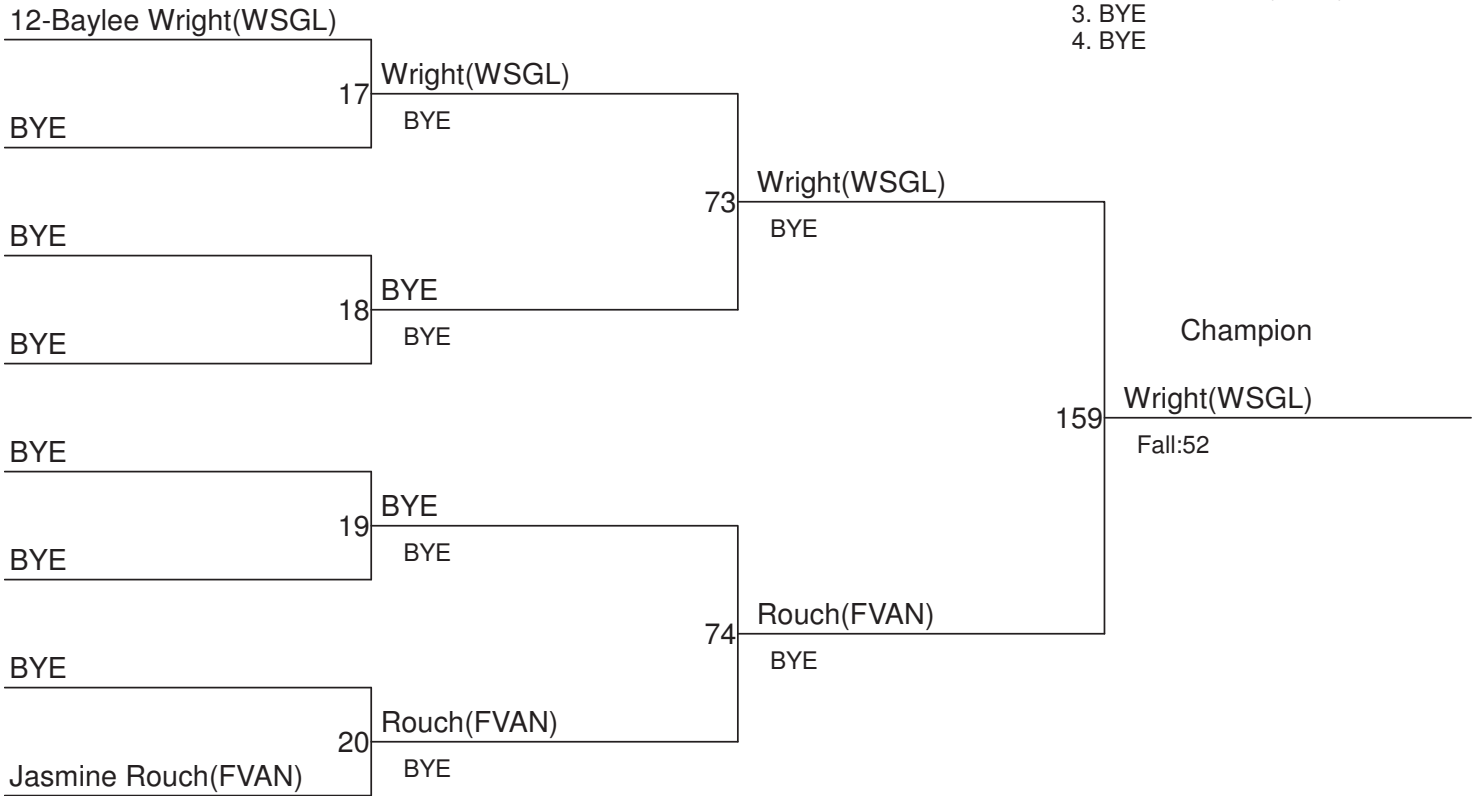

6th Annual Girls Clark County Championships

Weight Class : 115

- 1. 10-Makenna Speed(KAMA)
- 2. 12-Julian Reynolds(UNON)
- 3. 9-Jenna Beaver(WSGL)
- 4. BYE

6th Annual Girls Clark County Championships

Weight Class : 120

- 1. 12-Baylee Wright(WSGL)
- 2. Jasmine Rouch(FVAN)
- 3. BYE
- 4. BYE

6th Annual Girls Clark County Championships

Weight Class : **125**

- 1. 9-Annabelle Helm(UNON)
- 2. Lacy Dunlop(CAMA)
- 3. 10-Jaden Robb(WSGL)
- 4. 12-Cara Davis(MTVW)