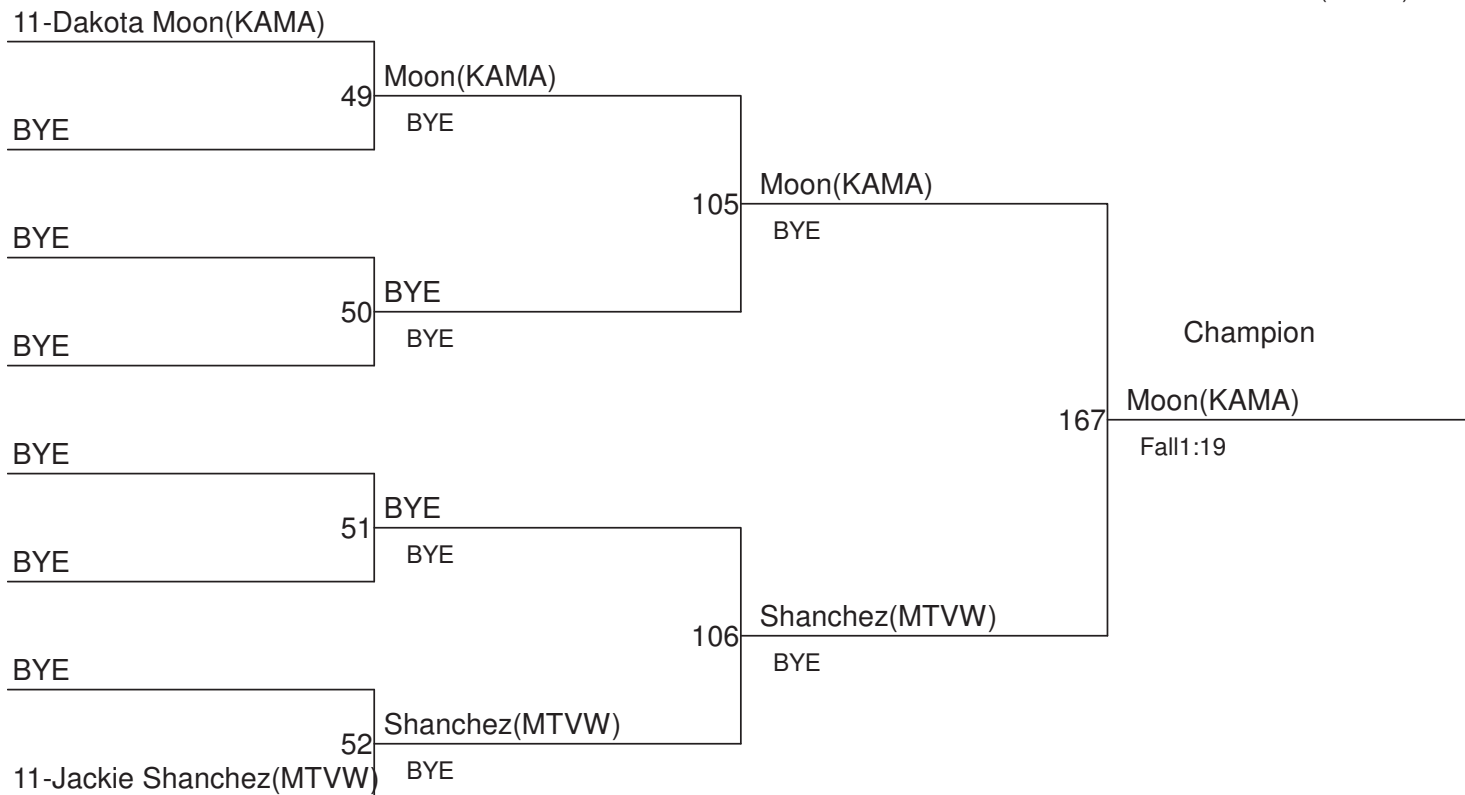

6th Annual Girls Clark County Championships

Weight Class : **190**

1. 11-Dakota Moon(KAMA)
2. 11-Jackie Sanchez(MTVW)