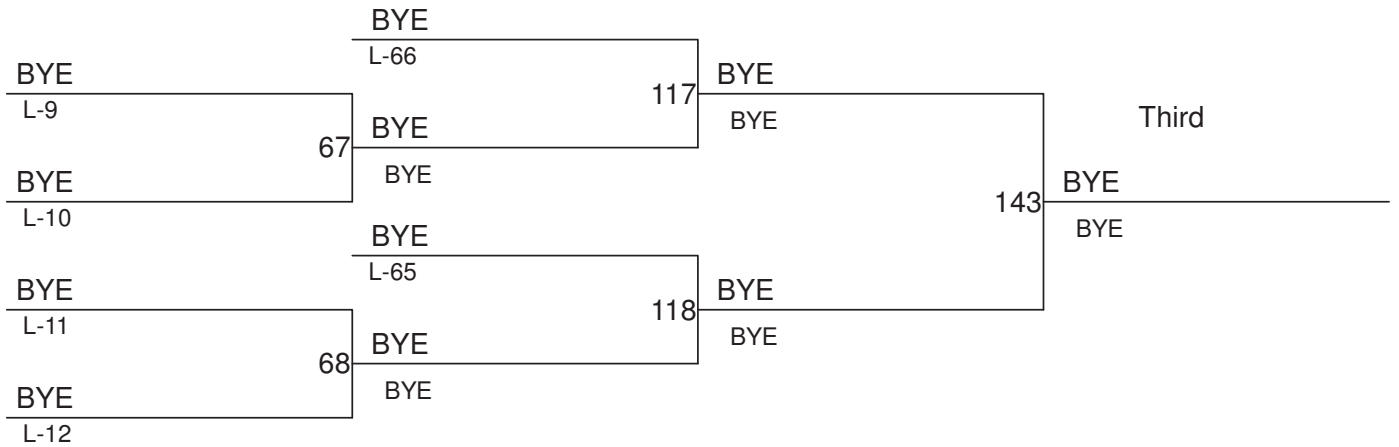

6th Annual Girls Clark County Championships

Weight Class : 110

1. 12-Annie Flores(KAMA)
2. 9-Savannah Chandler(RIDG)
3. BYE
4. BYE