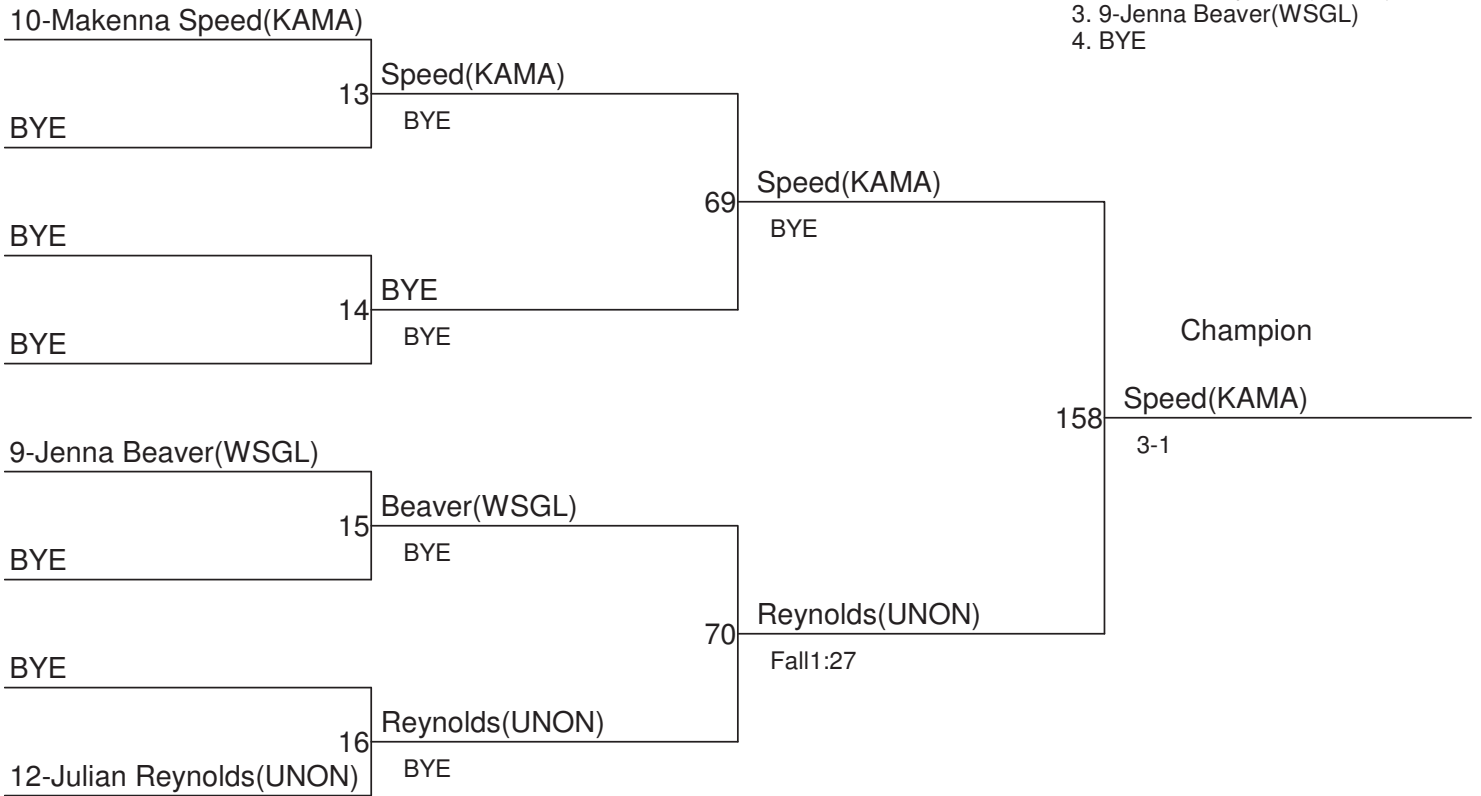

- 1. 10-Hikaru Abe(SKVW)
- 2. 9-Sarah-Ann Oster(WSGL)
- 3. Sydni Ruse (CAMA)
- 4. BYE

6th Annual Girls Clark County Championships

Weight Class : 110

- 1. 12-Annie Flores(KAMA)
- 2. 9-Savannah Chandler(RIDG)
- 3. BYE
- 4. BYE

6th Annual Girls Clark County Championships

Weight Class : 115

- 1. 10-Makenna Speed(KAMA)
- 2. 12-Julian Reynolds(UNON)
- 3. 9-Jenna Beaver(WSGL)
- 4. BYE

6th Annual Girls Clark County Championships

Weight Class : 120