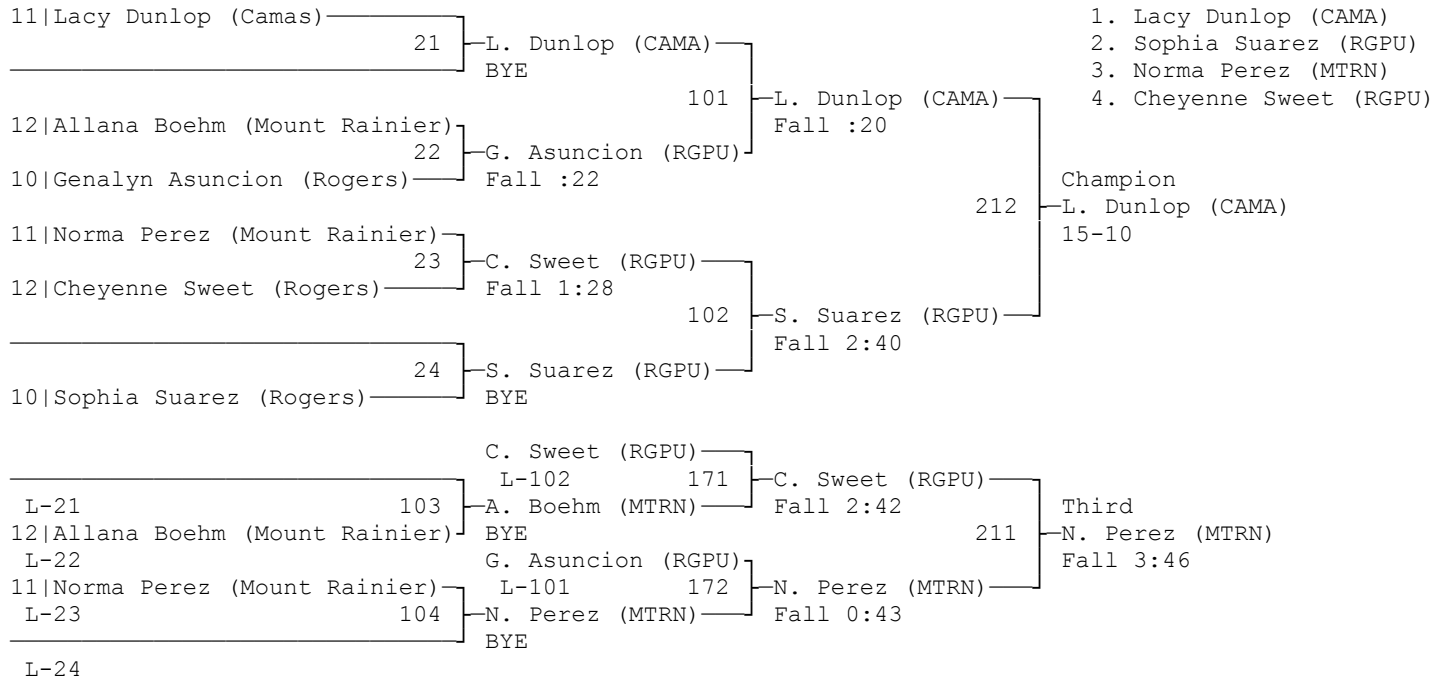

15th Annual Jaguar Invitational
January 23, 2016
Emerald Ridge High School
Puyallup, WA

Team Scores

1. Rogers	192.5
2. Hoquiam	125.0
3. Aberdeen	118.0
4. Kentwood	117.0
5. Union	71.5

Placers

Julieanna Reynolds	5th	115
Annabelle Helm	3rd	125
Krista Warren	2nd	135
Marrissa Montano	2nd	145
Stephanie Cuevas	5th	155

2016 Girls Jaguar Invitational

Team name	Score	Finalists	Placers	Wins	Losses	P Falls	T Falls	M Decs
Rogers (RGPU)	192.5	4	12	33	29	23	1	0
Hoquiam (HOQM)	125.0	3	6	21	10	15	0	0
Aberdeen (ABER)	118.0	1	8	22	22	18	0	1
Kentwood (KTWD)	117.0	5	6	16	5	12	0	0
Union (UNON)	71.5	2	5	12	7	6	1	1
Mount Rainier (MTRN)	65.0	1	4	11	14	9	0	0
Kent-Meridian (KMER)	62.0	1	4	12	7	5	0	1
Snohomish (SNOH)	61.0	2	3	10	2	5	0	1
Enumclaw (ENUM)	54.0	1	3	9	2	6	0	1
Centralia (CENT)	47.0	1	3	9	10	5	0	0
Elma (ELMA)	38.0	2	2	5	6	3	0	0
Washington (WASH)	38.0	0	3	7	15	7	0	0
Camas (CAMA)	37.0	1	2	7	8	5	0	0
Steilacoom (STEL)	37.0	1	1	6	4	6	0	0
Eatonville (EATV)	24.0	1	1	3	0	3	0	0
North Beach (NBCH)	22.0	1	1	3	0	1	0	0
Emerald Ridge (EMRD)	18.0	1	1	2	5	2	0	0
Timberline (TIMB)	16.0	0	1	3	3	1	0	1
Bethel (BETH)	14.0	0	1	3	7	1	0	0
Franklin Pierce (FKPR)	13.0	0	1	3	6	2	0	0
North Thurston (NTHU)	0.0	0	0	0	2	0	0	0
Rainier (RAIN)	0.0	0	0	0	0	0	0	0

K. Richey (HOQM) }
 L-249 } Tie for fifth
 T. Jorgenson (CENT) }
 L-250 }

1. Jenna Doll (HOQM)
2. Sabrina Perez (KTWD)
3. JuJu Pepe (MTRN)
3. Makayla Waltee (ABER)
5. Stephanie Cuevas (UNON)
5. Karli Heikkila (ABER)