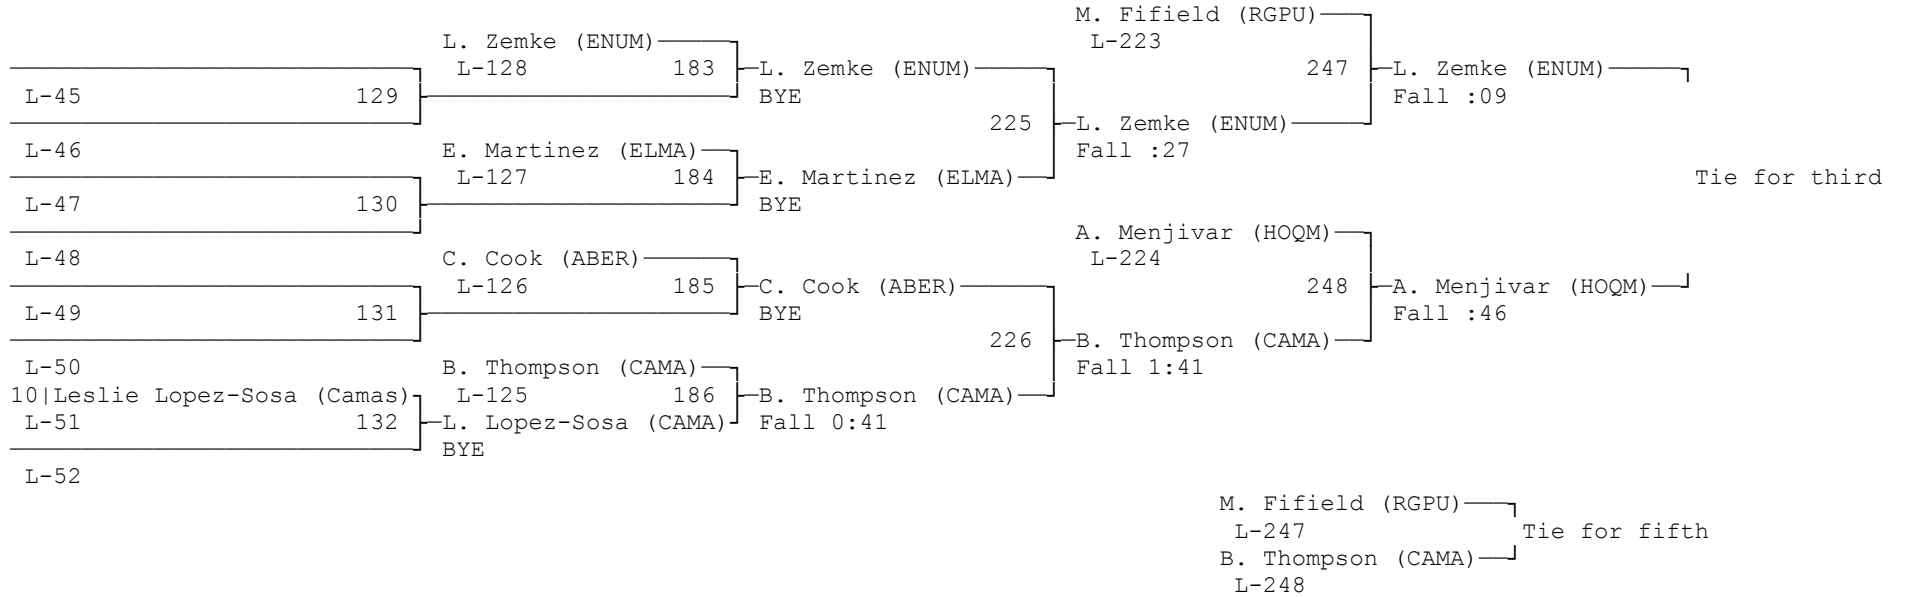

15th Annual Jaguar Invitational
January 23, 2016
Emerald Ridge High School
Puyallup, WA

Team Scores

1. Rogers	192.5
2. Hoquiam	125.0
3. Aberdeen	118.0
4. Kentwood	117.0
5. Union	71.5

Placers

Julieanna Reynolds	5th	115
Annabelle Helm	3rd	125
Krista Warren	2nd	135
Marrissa Montano	2nd	145
Stephanie Cuevas	5th	155

2016 Girls Jaguar Invitational

Team name	Score	Finalists	Placers	Wins	Losses	P Falls	T Falls	M Decs
Rogers (RGPU)	192.5	4	12	33	29	23	1	0
Hoquiam (HOQM)	125.0	3	6	21	10	15	0	0
Aberdeen (ABER)	118.0	1	8	22	22	18	0	1
Kentwood (KTWD)	117.0	5	6	16	5	12	0	0
Union (UNON)	71.5	2	5	12	7	6	1	1
Mount Rainier (MTRN)	65.0	1	4	11	14	9	0	0
Kent-Meridian (KMER)	62.0	1	4	12	7	5	0	1
Snohomish (SNOH)	61.0	2	3	10	2	5	0	1
Enumclaw (ENUM)	54.0	1	3	9	2	6	0	1
Centralia (CENT)	47.0	1	3	9	10	5	0	0
Elma (ELMA)	38.0	2	2	5	6	3	0	0
Washington (WASH)	38.0	0	3	7	15	7	0	0
Camas (CAMA)	37.0	1	2	7	8	5	0	0
Steilacoom (STEL)	37.0	1	1	6	4	6	0	0
Eatonville (EATV)	24.0	1	1	3	0	3	0	0
North Beach (NBCH)	22.0	1	1	3	0	1	0	0
Emerald Ridge (EMRD)	18.0	1	1	2	5	2	0	0
Timberline (TIMB)	16.0	0	1	3	3	1	0	1
Bethel (BETH)	14.0	0	1	3	7	1	0	0
Franklin Pierce (FKPR)	13.0	0	1	3	6	2	0	0
North Thurston (NTHU)	0.0	0	0	0	2	0	0	0
Rainier (RAIN)	0.0	0	0	0	0	0	0	0

K. Richey (HOQM) }
 L-249 } Tie for fifth
 T. Jorgenson (CENT) }
 L-250 }

1. Jenna Doll (HOQM)
2. Sabrina Perez (KTWD)
3. JuJu Pepe (MTRN)
3. Makayla Waltee (ABER)
5. Stephanie Cuevas (UNON)
5. Karli Heikkila (ABER)