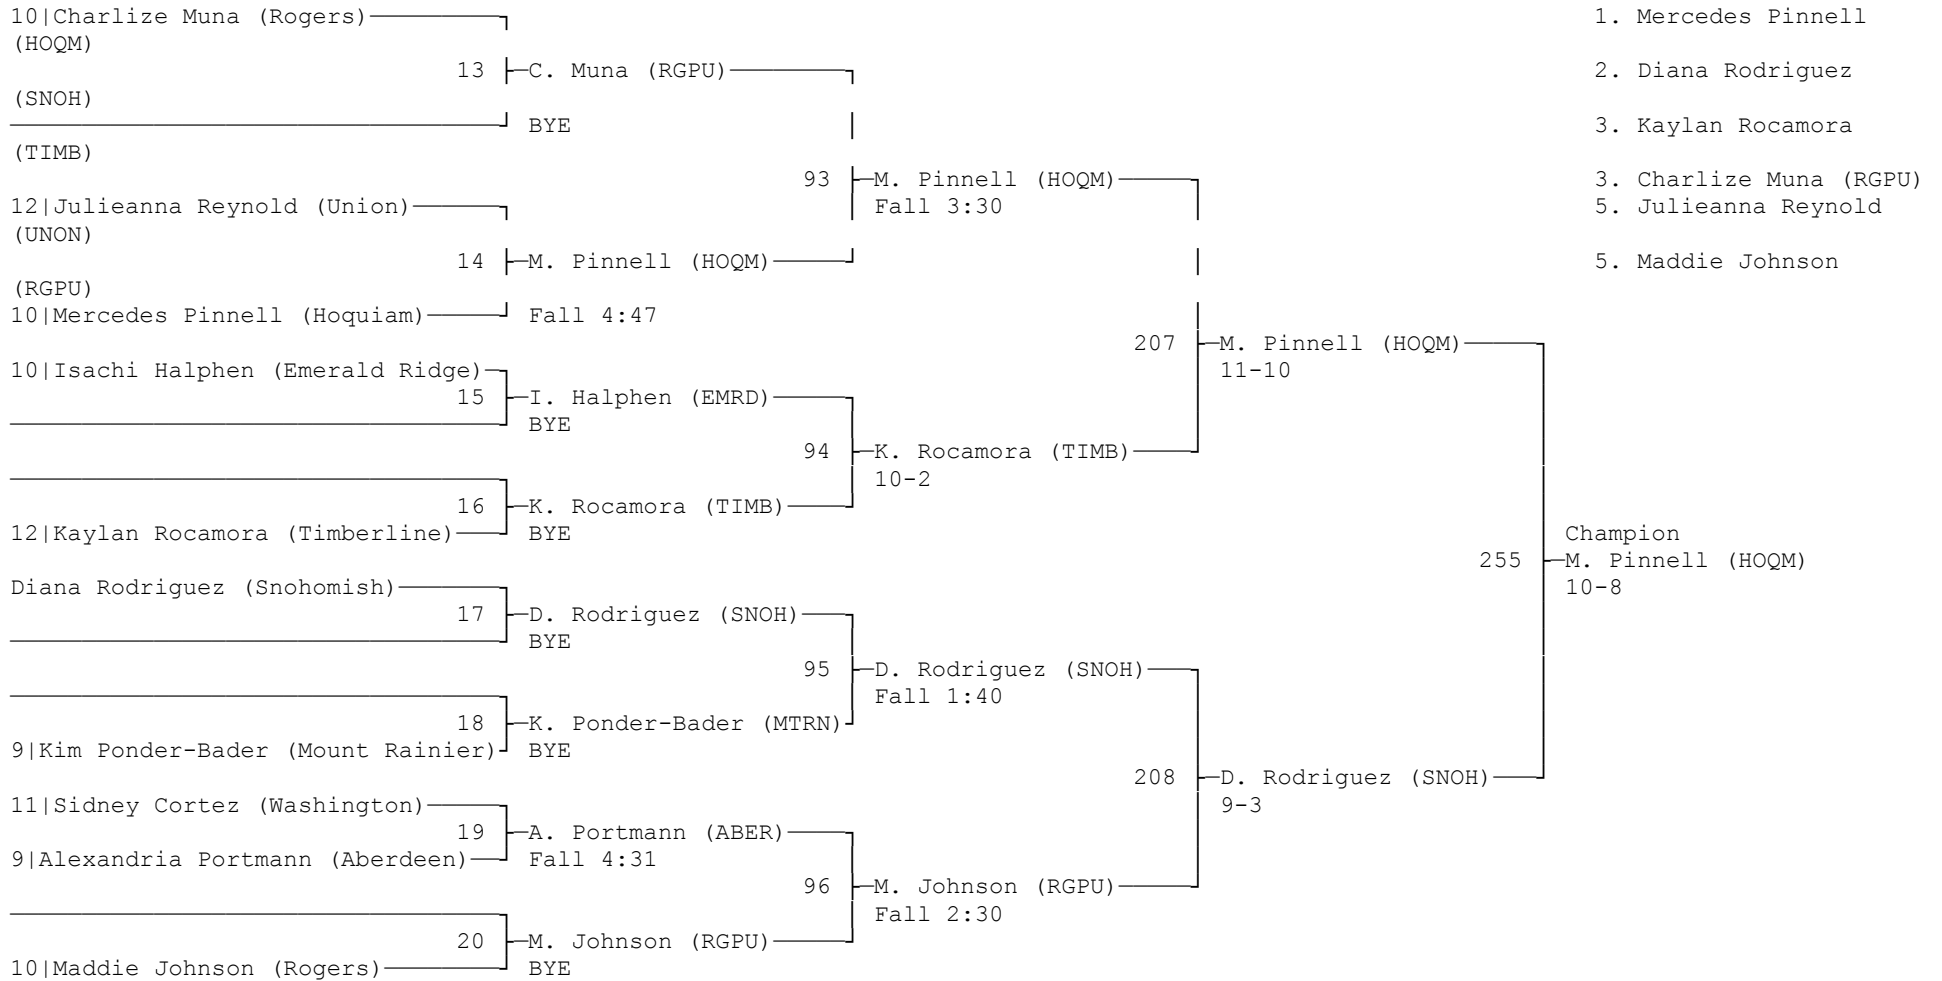

15th Annual Jaguar Invitational
January 23, 2016
Emerald Ridge High School
Puyallup, WA

Team Scores

1. Rogers	192.5
2. Hoquiam	125.0
3. Aberdeen	118.0
4. Kentwood	117.0
5. Union	71.5

Placers

Julieanna Reynolds	5th	115
Annabelle Helm	3rd	125
Krista Warren	2nd	135
Marrissa Montano	2nd	145
Stephanie Cuevas	5th	155

2016 Girls Jaguar Invitational

Team name	Score	Finalists	Placers	Wins	Losses	P Falls	T Falls	M Decs
Rogers (RGPU)	192.5	4	12	33	29	23	1	0
Hoquiam (HOQM)	125.0	3	6	21	10	15	0	0
Aberdeen (ABER)	118.0	1	8	22	22	18	0	1
Kentwood (KTWD)	117.0	5	6	16	5	12	0	0
Union (UNON)	71.5	2	5	12	7	6	1	1
Mount Rainier (MTRN)	65.0	1	4	11	14	9	0	0
Kent-Meridian (KMER)	62.0	1	4	12	7	5	0	1
Snohomish (SNOH)	61.0	2	3	10	2	5	0	1
Enumclaw (ENUM)	54.0	1	3	9	2	6	0	1
Centralia (CENT)	47.0	1	3	9	10	5	0	0
Elma (ELMA)	38.0	2	2	5	6	3	0	0
Washington (WASH)	38.0	0	3	7	15	7	0	0
Camas (CAMA)	37.0	1	2	7	8	5	0	0
Steilacoom (STEL)	37.0	1	1	6	4	6	0	0
Eatonville (EATV)	24.0	1	1	3	0	3	0	0
North Beach (NBCH)	22.0	1	1	3	0	1	0	0
Emerald Ridge (EMRD)	18.0	1	1	2	5	2	0	0
Timberline (TIMB)	16.0	0	1	3	3	1	0	1
Bethel (BETH)	14.0	0	1	3	7	1	0	0
Franklin Pierce (FKPR)	13.0	0	1	3	6	2	0	0
North Thurston (NTHU)	0.0	0	0	0	2	0	0	0
Rainier (RAIN)	0.0	0	0	0	0	0	0	0

K. Richey (HOQM) }
 L-249 } Tie for fifth
 T. Jorgenson (CENT) }
 L-250 }

1. Jenna Doll (HOQM)
2. Sabrina Perez (KTWD)
3. JuJu Pepe (MTRN)
3. Makayla Waltee (ABER)
5. Stephanie Cuevas (UNON)
5. Karli Heikkila (ABER)