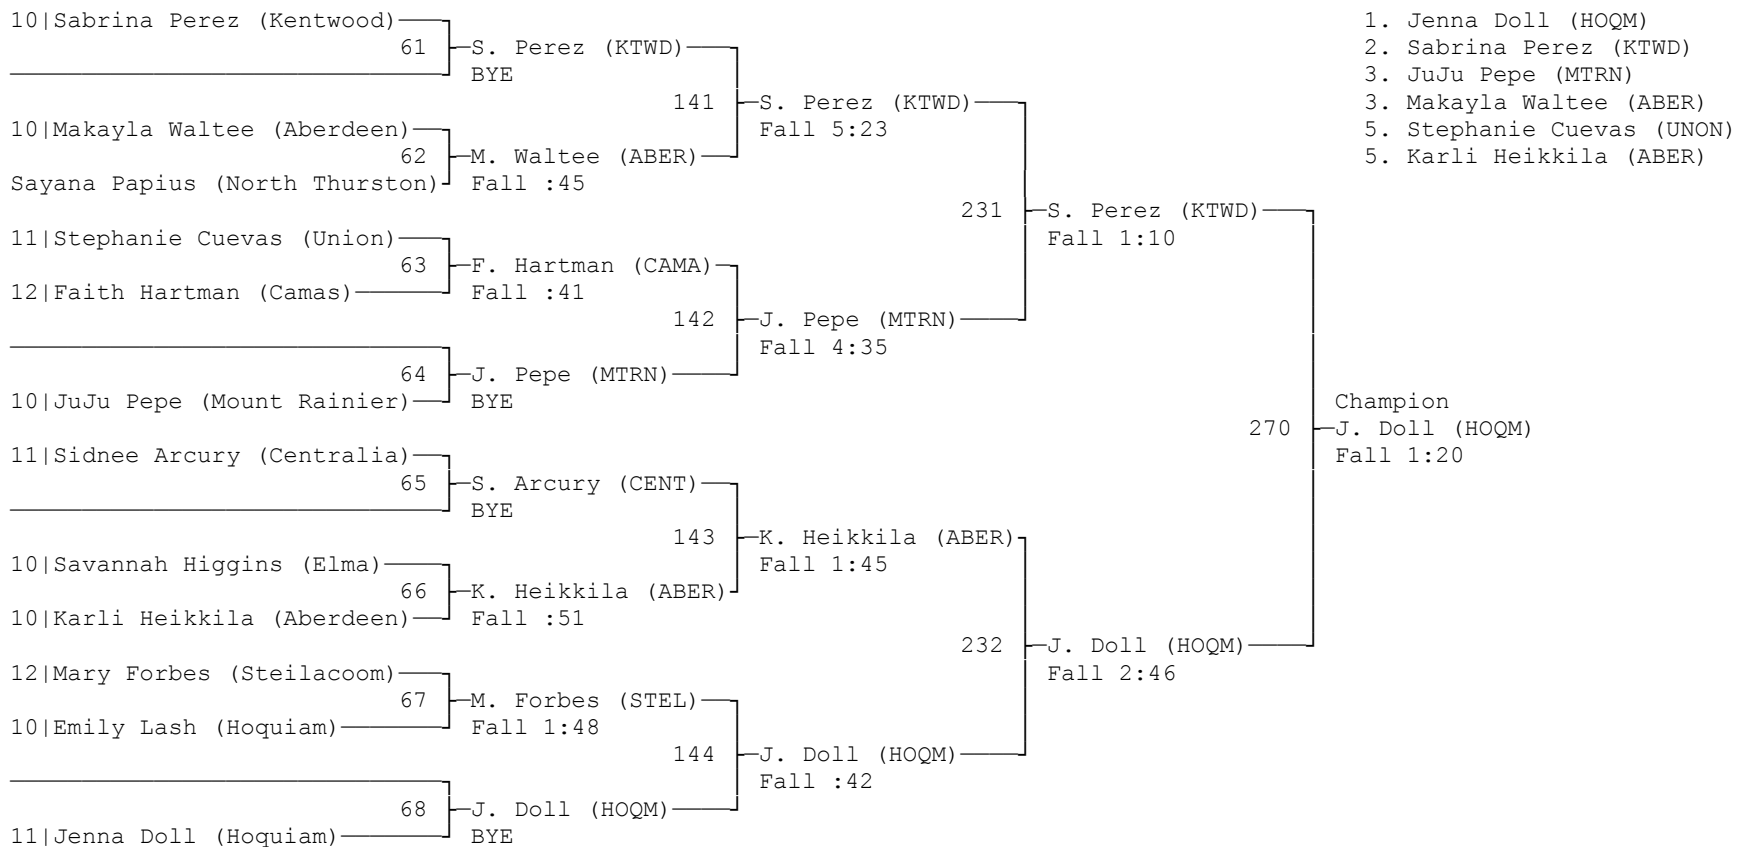

15th Annual Jaguar Invitational
January 23, 2016
Emerald Ridge High School
Puyallup, WA

Team Scores

1. Rogers	192.5
2. Hoquiam	125.0
3. Aberdeen	118.0
4. Kentwood	117.0
5. Union	71.5

Placers

Julieanna Reynolds	5th	115
Annabelle Helm	3rd	125
Krista Warren	2nd	135
Marrissa Montano	2nd	145
Stephanie Cuevas	5th	155

2016 Girls Jaguar Invitational

Team name	Score	Finalists	Placers	Wins	Losses	P Falls	T Falls	M Decs
Rogers (RGPU)	192.5	4	12	33	29	23	1	0
Hoquiam (HOQM)	125.0	3	6	21	10	15	0	0
Aberdeen (ABER)	118.0	1	8	22	22	18	0	1
Kentwood (KTWD)	117.0	5	6	16	5	12	0	0
Union (UNON)	71.5	2	5	12	7	6	1	1
Mount Rainier (MTRN)	65.0	1	4	11	14	9	0	0
Kent-Meridian (KMER)	62.0	1	4	12	7	5	0	1
Snohomish (SNOH)	61.0	2	3	10	2	5	0	1
Enumclaw (ENUM)	54.0	1	3	9	2	6	0	1
Centralia (CENT)	47.0	1	3	9	10	5	0	0
Elma (ELMA)	38.0	2	2	5	6	3	0	0
Washington (WASH)	38.0	0	3	7	15	7	0	0
Camas (CAMA)	37.0	1	2	7	8	5	0	0
Steilacoom (STEL)	37.0	1	1	6	4	6	0	0
Eatonville (EATV)	24.0	1	1	3	0	3	0	0
North Beach (NBCH)	22.0	1	1	3	0	1	0	0
Emerald Ridge (EMRD)	18.0	1	1	2	5	2	0	0
Timberline (TIMB)	16.0	0	1	3	3	1	0	1
Bethel (BETH)	14.0	0	1	3	7	1	0	0
Franklin Pierce (FKPR)	13.0	0	1	3	6	2	0	0
North Thurston (NTHU)	0.0	0	0	0	2	0	0	0
Rainier (RAIN)	0.0	0	0	0	0	0	0	0

K. Richey (HOQM) }
 L-249 } Tie for fifth
 T. Jorgenson (CENT) }
 L-250 }

1. Jenna Doll (HOQM)
2. Sabrina Perez (KTWD)
3. JuJu Pepe (MTRN)
3. Makayla Waltee (ABER)
5. Stephanie Cuevas (UNON)
5. Karli Heikkila (ABER)