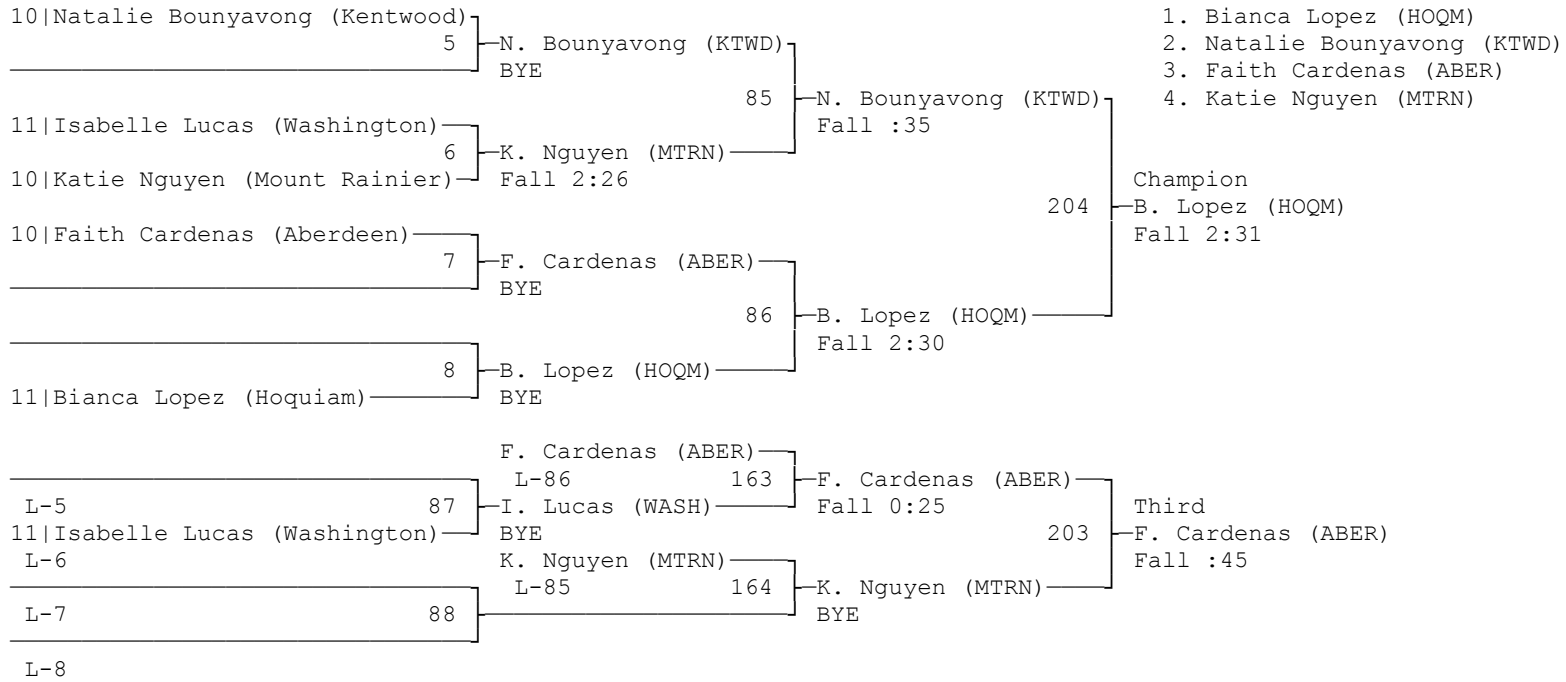

15th Annual Jaguar Invitational
January 23, 2016
Emerald Ridge High School
Puyallup, WA

Team Scores

1. Rogers	192.5
2. Hoquiam	125.0
3. Aberdeen	118.0
4. Kentwood	117.0
5. Union	71.5

Placers

Julieanna Reynolds	5th	115
Annabelle Helm	3rd	125
Krista Warren	2nd	135
Marrissa Montano	2nd	145
Stephanie Cuevas	5th	155

2016 Girls Jaguar Invitational

Team name	Score	Finalists	Placers	Wins	Losses	P Falls	T Falls	M Decs
Rogers (RGPU)	192.5	4	12	33	29	23	1	0
Hoquiam (HOQM)	125.0	3	6	21	10	15	0	0
Aberdeen (ABER)	118.0	1	8	22	22	18	0	1
Kentwood (KTWD)	117.0	5	6	16	5	12	0	0
Union (UNON)	71.5	2	5	12	7	6	1	1
Mount Rainier (MTRN)	65.0	1	4	11	14	9	0	0
Kent-Meridian (KMER)	62.0	1	4	12	7	5	0	1
Snohomish (SNOH)	61.0	2	3	10	2	5	0	1
Enumclaw (ENUM)	54.0	1	3	9	2	6	0	1
Centralia (CENT)	47.0	1	3	9	10	5	0	0
Elma (ELMA)	38.0	2	2	5	6	3	0	0
Washington (WASH)	38.0	0	3	7	15	7	0	0
Camas (CAMA)	37.0	1	2	7	8	5	0	0
Steilacoom (STEL)	37.0	1	1	6	4	6	0	0
Eatonville (EATV)	24.0	1	1	3	0	3	0	0
North Beach (NBCH)	22.0	1	1	3	0	1	0	0
Emerald Ridge (EMRD)	18.0	1	1	2	5	2	0	0
Timberline (TIMB)	16.0	0	1	3	3	1	0	1
Bethel (BETH)	14.0	0	1	3	7	1	0	0
Franklin Pierce (FKPR)	13.0	0	1	3	6	2	0	0
North Thurston (NTHU)	0.0	0	0	0	2	0	0	0
Rainier (RAIN)	0.0	0	0	0	0	0	0	0

K. Richey (HOQM) }
 L-249 } Tie for fifth
 T. Jorgenson (CENT) }
 L-250 }

1. Jenna Doll (HOQM)
2. Sabrina Perez (KTWD)
3. JuJu Pepe (MTRN)
3. Makayla Waltee (ABER)
5. Stephanie Cuevas (UNON)
5. Karli Heikkila (ABER)