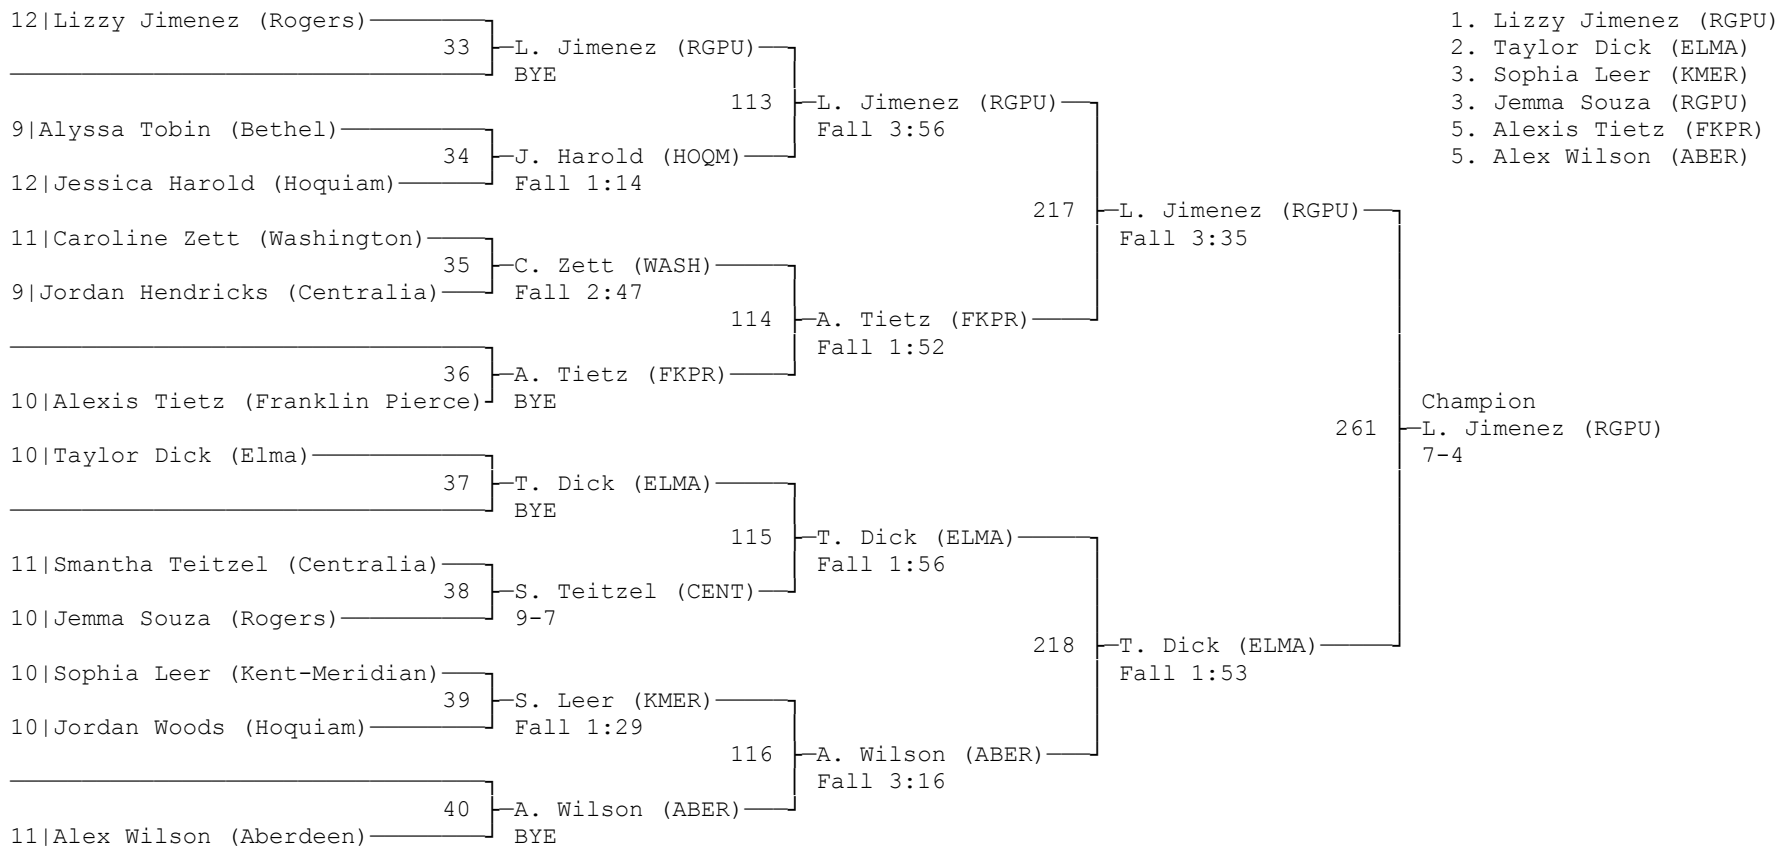

15th Annual Jaguar Invitational
January 23, 2016
Emerald Ridge High School
Puyallup, WA

Team Scores

1. Rogers	192.5
2. Hoquiam	125.0
3. Aberdeen	118.0
4. Kentwood	117.0
5. Union	71.5

Placers

Julieanna Reynolds	5th	115
Annabelle Helm	3rd	125
Krista Warren	2nd	135
Marrissa Montano	2nd	145
Stephanie Cuevas	5th	155

2016 Girls Jaguar Invitational

Team name	Score	Finalists	Placers	Wins	Losses	P Falls	T Falls	M Decs
Rogers (RGPU)	192.5	4	12	33	29	23	1	0
Hoquiam (HOQM)	125.0	3	6	21	10	15	0	0
Aberdeen (ABER)	118.0	1	8	22	22	18	0	1
Kentwood (KTWD)	117.0	5	6	16	5	12	0	0
Union (UNON)	71.5	2	5	12	7	6	1	1
Mount Rainier (MTRN)	65.0	1	4	11	14	9	0	0
Kent-Meridian (KMER)	62.0	1	4	12	7	5	0	1
Snohomish (SNOH)	61.0	2	3	10	2	5	0	1
Enumclaw (ENUM)	54.0	1	3	9	2	6	0	1
Centralia (CENT)	47.0	1	3	9	10	5	0	0
Elma (ELMA)	38.0	2	2	5	6	3	0	0
Washington (WASH)	38.0	0	3	7	15	7	0	0
Camas (CAMA)	37.0	1	2	7	8	5	0	0
Steilacoom (STEL)	37.0	1	1	6	4	6	0	0
Eatonville (EATV)	24.0	1	1	3	0	3	0	0
North Beach (NBCH)	22.0	1	1	3	0	1	0	0
Emerald Ridge (EMRD)	18.0	1	1	2	5	2	0	0
Timberline (TIMB)	16.0	0	1	3	3	1	0	1
Bethel (BETH)	14.0	0	1	3	7	1	0	0
Franklin Pierce (FKPR)	13.0	0	1	3	6	2	0	0
North Thurston (NTHU)	0.0	0	0	0	2	0	0	0
Rainier (RAIN)	0.0	0	0	0	0	0	0	0

K. Richey (HOQM) }
 L-249 } Tie for fifth
 T. Jorgenson (CENT) }
 L-250 }

1. Jenna Doll (HOQM)
2. Sabrina Perez (KTWD)
3. JuJu Pepe (MTRN)
3. Makayla Waltee (ABER)
5. Stephanie Cuevas (UNON)
5. Karli Heikkila (ABER)