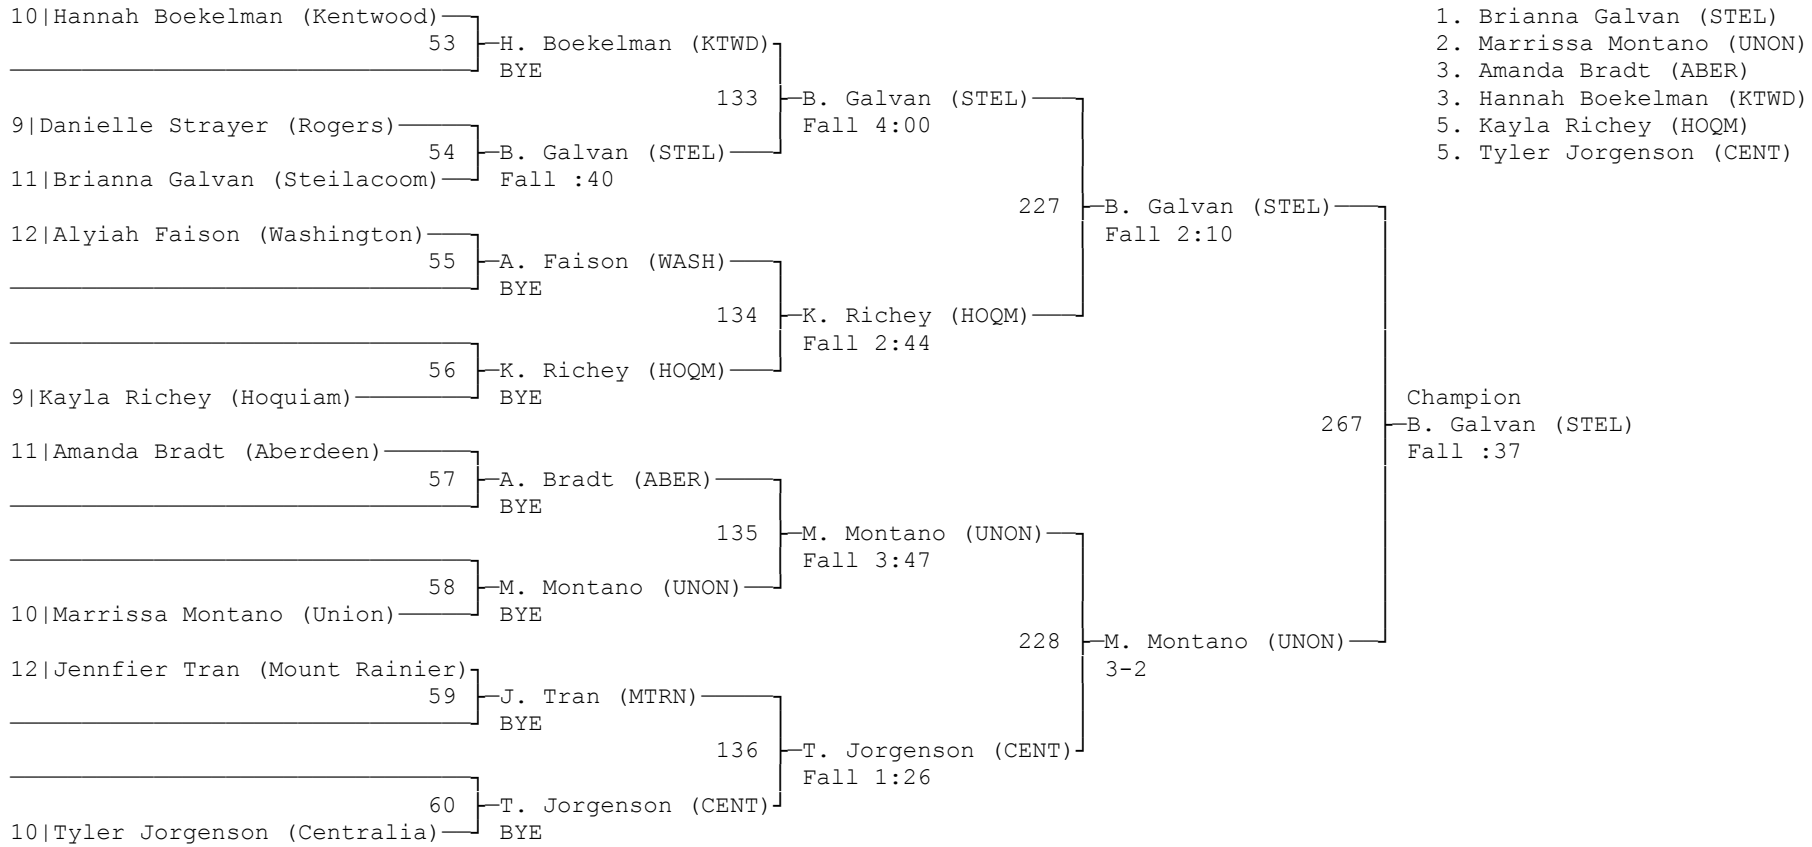

15th Annual Jaguar Invitational
January 23, 2016
Emerald Ridge High School
Puyallup, WA

Team Scores

1. Rogers	192.5
2. Hoquiam	125.0
3. Aberdeen	118.0
4. Kentwood	117.0
5. Union	71.5

Placers

Julieanna Reynolds	5th	115
Annabelle Helm	3rd	125
Krista Warren	2nd	135
Marrissa Montano	2nd	145
Stephanie Cuevas	5th	155

2016 Girls Jaguar Invitational

Team name	Score	Finalists	Placers	Wins	Losses	P Falls	T Falls	M Decs
Rogers (RGPU)	192.5	4	12	33	29	23	1	0
Hoquiam (HOQM)	125.0	3	6	21	10	15	0	0
Aberdeen (ABER)	118.0	1	8	22	22	18	0	1
Kentwood (KTWD)	117.0	5	6	16	5	12	0	0
Union (UNON)	71.5	2	5	12	7	6	1	1
Mount Rainier (MTRN)	65.0	1	4	11	14	9	0	0
Kent-Meridian (KMER)	62.0	1	4	12	7	5	0	1
Snohomish (SNOH)	61.0	2	3	10	2	5	0	1
Enumclaw (ENUM)	54.0	1	3	9	2	6	0	1
Centralia (CENT)	47.0	1	3	9	10	5	0	0
Elma (ELMA)	38.0	2	2	5	6	3	0	0
Washington (WASH)	38.0	0	3	7	15	7	0	0
Camas (CAMA)	37.0	1	2	7	8	5	0	0
Steilacoom (STEL)	37.0	1	1	6	4	6	0	0
Eatonville (EATV)	24.0	1	1	3	0	3	0	0
North Beach (NBCH)	22.0	1	1	3	0	1	0	0
Emerald Ridge (EMRD)	18.0	1	1	2	5	2	0	0
Timberline (TIMB)	16.0	0	1	3	3	1	0	1
Bethel (BETH)	14.0	0	1	3	7	1	0	0
Franklin Pierce (FKPR)	13.0	0	1	3	6	2	0	0
North Thurston (NTHU)	0.0	0	0	0	2	0	0	0
Rainier (RAIN)	0.0	0	0	0	0	0	0	0

K. Richey (HOQM) }
 L-249 } Tie for fifth
 T. Jorgenson (CENT) }
 L-250 }

1. Jenna Doll (HOQM)
2. Sabrina Perez (KTWD)
3. JuJu Pepe (MTRN)
3. Makayla Waltee (ABER)
5. Stephanie Cuevas (UNON)
5. Karli Heikkila (ABER)