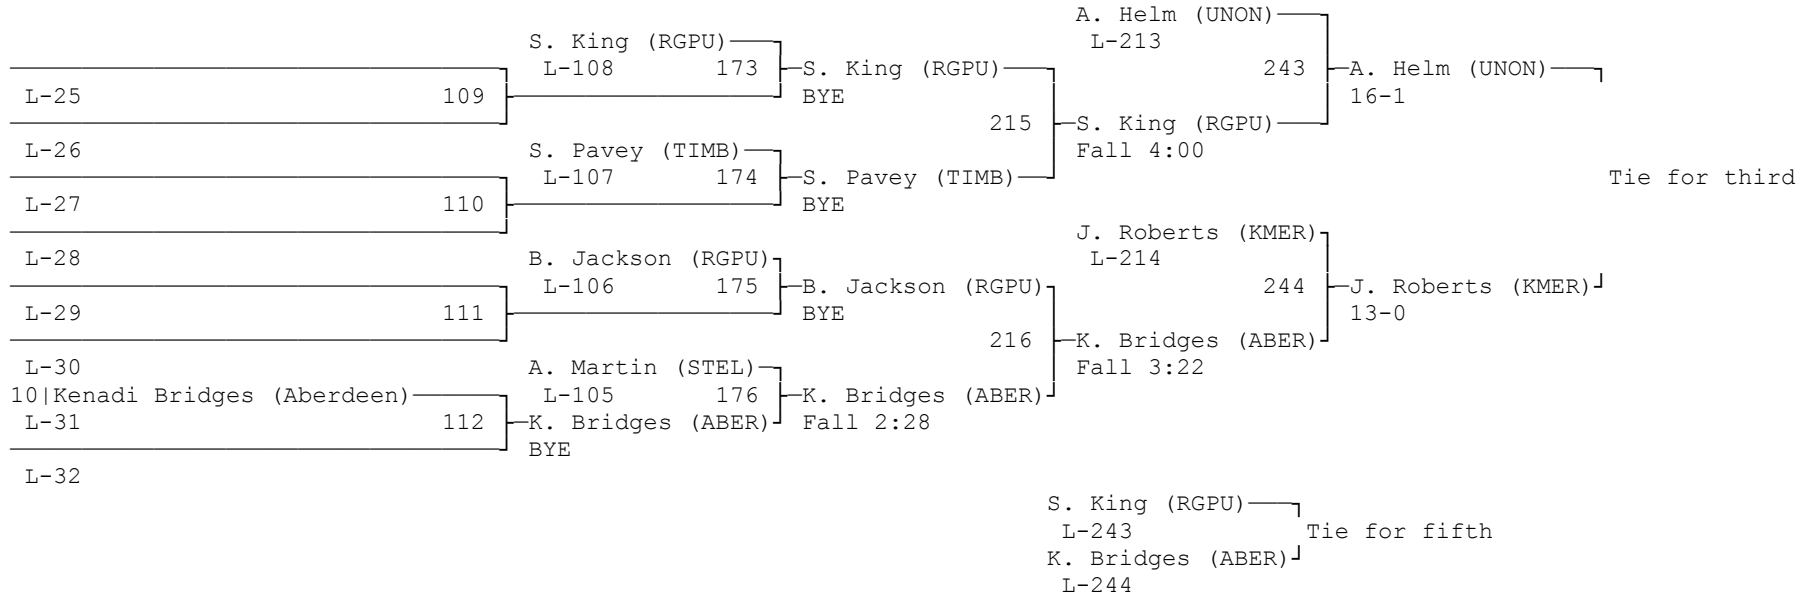

15th Annual Jaguar Invitational
January 23, 2016
Emerald Ridge High School
Puyallup, WA

Team Scores

1. Rogers	192.5
2. Hoquiam	125.0
3. Aberdeen	118.0
4. Kentwood	117.0
5. Union	71.5

Placers

Julieanna Reynolds	5th	115
Annabelle Helm	3rd	125
Krista Warren	2nd	135
Marrissa Montano	2nd	145
Stephanie Cuevas	5th	155

2016 Girls Jaguar Invitational

Team name	Score	Finalists	Placers	Wins	Losses	P Falls	T Falls	M Decs
Rogers (RGPU)	192.5	4	12	33	29	23	1	0
Hoquiam (HOQM)	125.0	3	6	21	10	15	0	0
Aberdeen (ABER)	118.0	1	8	22	22	18	0	1
Kentwood (KTWD)	117.0	5	6	16	5	12	0	0
Union (UNON)	71.5	2	5	12	7	6	1	1
Mount Rainier (MTRN)	65.0	1	4	11	14	9	0	0
Kent-Meridian (KMER)	62.0	1	4	12	7	5	0	1
Snohomish (SNOH)	61.0	2	3	10	2	5	0	1
Enumclaw (ENUM)	54.0	1	3	9	2	6	0	1
Centralia (CENT)	47.0	1	3	9	10	5	0	0
Elma (ELMA)	38.0	2	2	5	6	3	0	0
Washington (WASH)	38.0	0	3	7	15	7	0	0
Camas (CAMA)	37.0	1	2	7	8	5	0	0
Steilacoom (STEL)	37.0	1	1	6	4	6	0	0
Eatonville (EATV)	24.0	1	1	3	0	3	0	0
North Beach (NBCH)	22.0	1	1	3	0	1	0	0
Emerald Ridge (EMRD)	18.0	1	1	2	5	2	0	0
Timberline (TIMB)	16.0	0	1	3	3	1	0	1
Bethel (BETH)	14.0	0	1	3	7	1	0	0
Franklin Pierce (FKPR)	13.0	0	1	3	6	2	0	0
North Thurston (NTHU)	0.0	0	0	0	2	0	0	0
Rainier (RAIN)	0.0	0	0	0	0	0	0	0