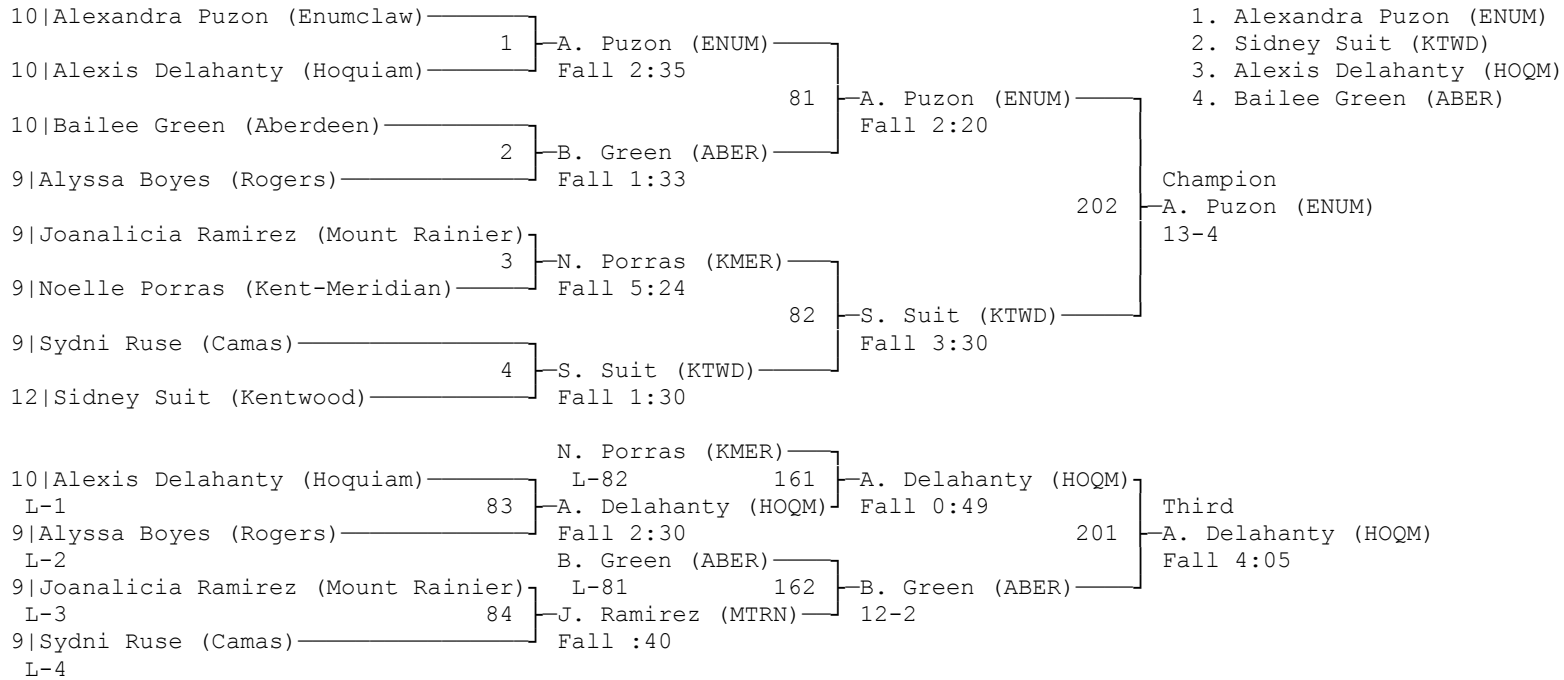

15th Annual Jaguar Invitational
January 23, 2016
Emerald Ridge High School
Puyallup, WA

Team Scores

1. Rogers	192.5
2. Hoquiam	125.0
3. Aberdeen	118.0
4. Kentwood	117.0
5. Union	71.5

Placers

Julieanna Reynolds	5th	115
Annabelle Helm	3rd	125
Krista Warren	2nd	135
Marrissa Montano	2nd	145
Stephanie Cuevas	5th	155

2016 Girls Jaguar Invitational

Team name	Score	Finalists	Placers	Wins	Losses	P Falls	T Falls	M Decs
Rogers (RGPU)	192.5	4	12	33	29	23	1	0
Hoquiam (HOQM)	125.0	3	6	21	10	15	0	0
Aberdeen (ABER)	118.0	1	8	22	22	18	0	1
Kentwood (KTWD)	117.0	5	6	16	5	12	0	0
Union (UNON)	71.5	2	5	12	7	6	1	1
Mount Rainier (MTRN)	65.0	1	4	11	14	9	0	0
Kent-Meridian (KMER)	62.0	1	4	12	7	5	0	1
Snohomish (SNOH)	61.0	2	3	10	2	5	0	1
Enumclaw (ENUM)	54.0	1	3	9	2	6	0	1
Centralia (CENT)	47.0	1	3	9	10	5	0	0
Elma (ELMA)	38.0	2	2	5	6	3	0	0
Washington (WASH)	38.0	0	3	7	15	7	0	0
Camas (CAMA)	37.0	1	2	7	8	5	0	0
Steilacoom (STEL)	37.0	1	1	6	4	6	0	0
Eatonville (EATV)	24.0	1	1	3	0	3	0	0
North Beach (NBCH)	22.0	1	1	3	0	1	0	0
Emerald Ridge (EMRD)	18.0	1	1	2	5	2	0	0
Timberline (TIMB)	16.0	0	1	3	3	1	0	1
Bethel (BETH)	14.0	0	1	3	7	1	0	0
Franklin Pierce (FKPR)	13.0	0	1	3	6	2	0	0
North Thurston (NTHU)	0.0	0	0	0	2	0	0	0
Rainier (RAIN)	0.0	0	0	0	0	0	0	0

K. Richey (HOQM) }
 L-249 } Tie for fifth
 T. Jorgenson (CENT) }
 L-250 }

1. Jenna Doll (HOQM)
2. Sabrina Perez (KTWD)
3. JuJu Pepe (MTRN)
3. Makayla Waltee (ABER)
5. Stephanie Cuevas (UNON)
5. Karli Heikkila (ABER)