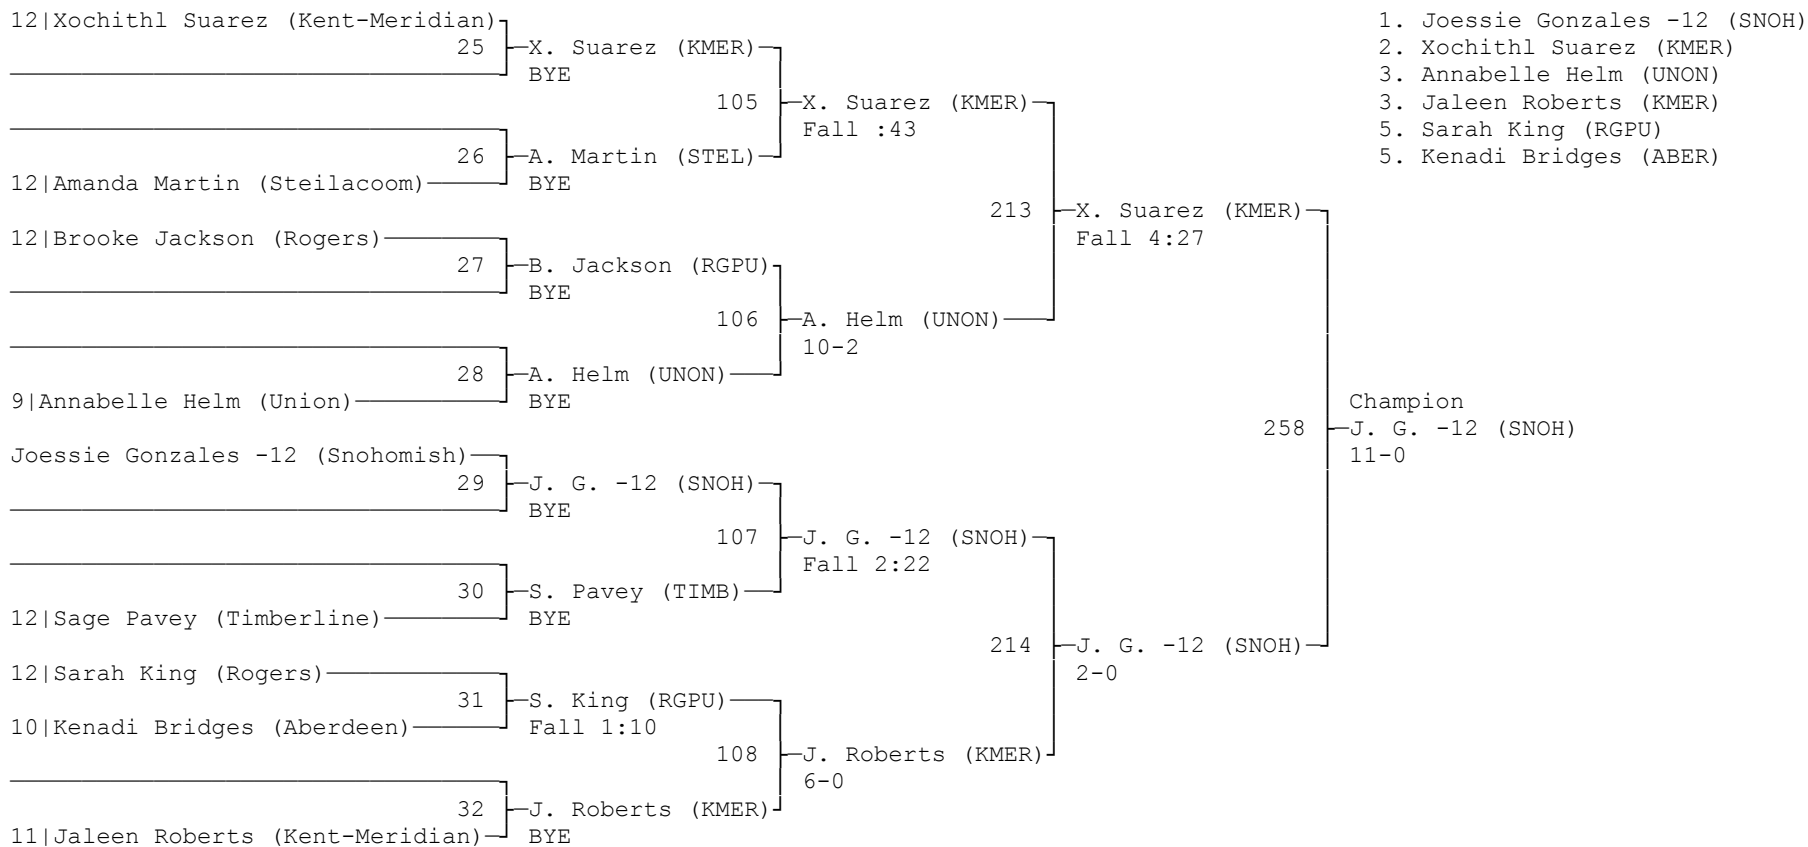

15th Annual Jaguar Invitational
January 23, 2016
Emerald Ridge High School
Puyallup, WA

Team Scores

1. Rogers	192.5
2. Hoquiam	125.0
3. Aberdeen	118.0
4. Kentwood	117.0
5. Union	71.5

Placers

Julieanna Reynolds	5th	115
Annabelle Helm	3rd	125
Krista Warren	2nd	135
Marrissa Montano	2nd	145
Stephanie Cuevas	5th	155

2016 Girls Jaguar Invitational

Team name	Score	Finalists	Placers	Wins	Losses	P Falls	T Falls	M Decs
Rogers (RGPU)	192.5	4	12	33	29	23	1	0
Hoquiam (HOQM)	125.0	3	6	21	10	15	0	0
Aberdeen (ABER)	118.0	1	8	22	22	18	0	1
Kentwood (KTWD)	117.0	5	6	16	5	12	0	0
Union (UNON)	71.5	2	5	12	7	6	1	1
Mount Rainier (MTRN)	65.0	1	4	11	14	9	0	0
Kent-Meridian (KMER)	62.0	1	4	12	7	5	0	1
Snohomish (SNOH)	61.0	2	3	10	2	5	0	1
Enumclaw (ENUM)	54.0	1	3	9	2	6	0	1
Centralia (CENT)	47.0	1	3	9	10	5	0	0
Elma (ELMA)	38.0	2	2	5	6	3	0	0
Washington (WASH)	38.0	0	3	7	15	7	0	0
Camas (CAMA)	37.0	1	2	7	8	5	0	0
Steilacoom (STEL)	37.0	1	1	6	4	6	0	0
Eatonville (EATV)	24.0	1	1	3	0	3	0	0
North Beach (NBCH)	22.0	1	1	3	0	1	0	0
Emerald Ridge (EMRD)	18.0	1	1	2	5	2	0	0
Timberline (TIMB)	16.0	0	1	3	3	1	0	1
Bethel (BETH)	14.0	0	1	3	7	1	0	0
Franklin Pierce (FKPR)	13.0	0	1	3	6	2	0	0
North Thurston (NTHU)	0.0	0	0	0	2	0	0	0
Rainier (RAIN)	0.0	0	0	0	0	0	0	0

K. Richey (HOQM) }
 L-249 } Tie for fifth
 T. Jorgenson (CENT) }
 L-250 }

1. Jenna Doll (HOQM)
2. Sabrina Perez (KTWD)
3. JuJu Pepe (MTRN)
3. Makayla Waltee (ABER)
5. Stephanie Cuevas (UNON)
5. Karli Heikkila (ABER)