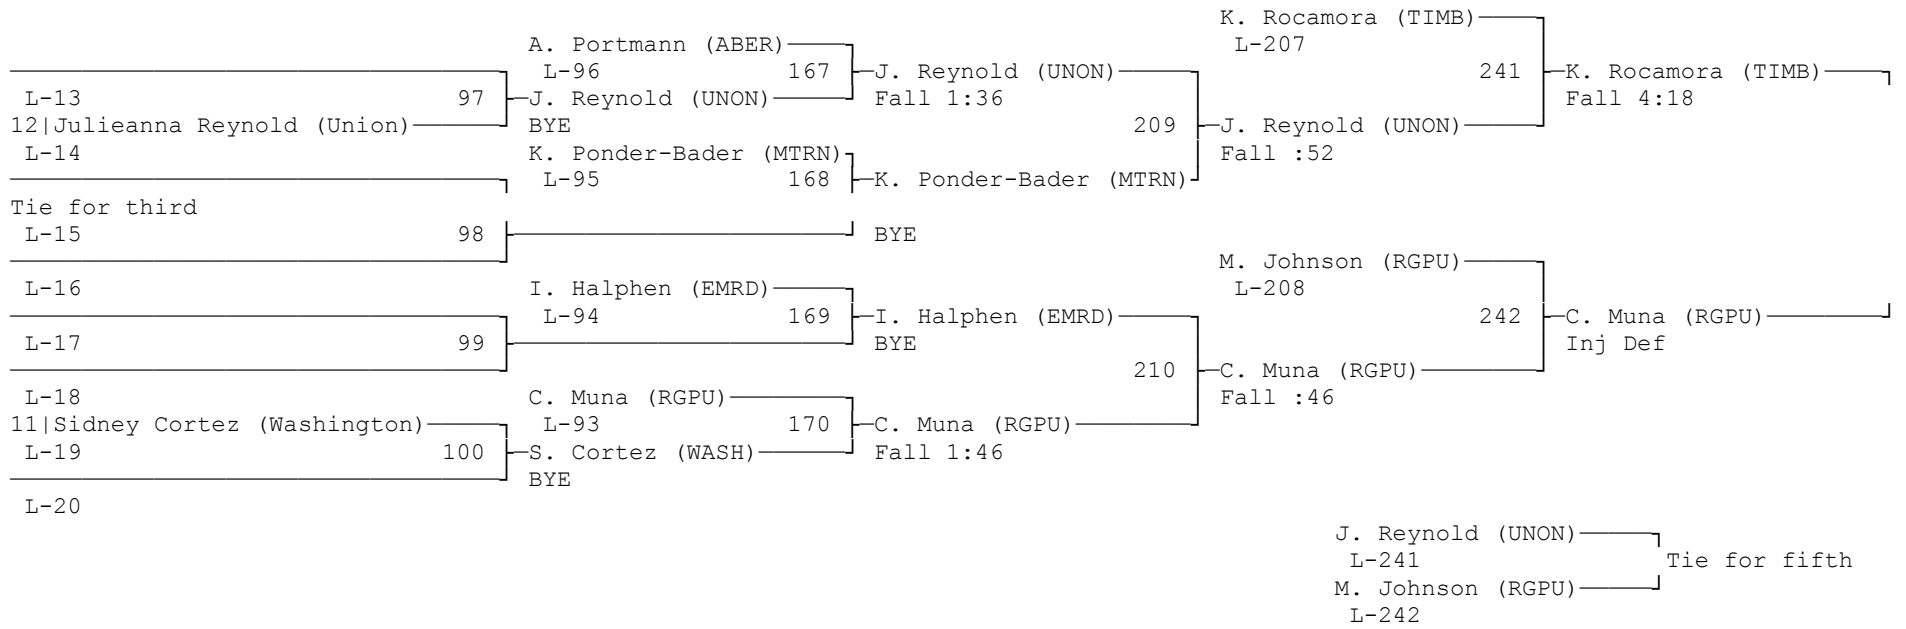

15th Annual Jaguar Invitational
January 23, 2016
Emerald Ridge High School
Puyallup, WA

Team Scores

1. Rogers	192.5
2. Hoquiam	125.0
3. Aberdeen	118.0
4. Kentwood	117.0
5. Union	71.5

Placers

Julieanna Reynolds	5th	115
Annabelle Helm	3rd	125
Krista Warren	2nd	135
Marrissa Montano	2nd	145
Stephanie Cuevas	5th	155

2016 Girls Jaguar Invitational

Team name	Score	Finalists	Placers	Wins	Losses	P Falls	T Falls	M Decs
Rogers (RGPU)	192.5	4	12	33	29	23	1	0
Hoquiam (HOQM)	125.0	3	6	21	10	15	0	0
Aberdeen (ABER)	118.0	1	8	22	22	18	0	1
Kentwood (KTWD)	117.0	5	6	16	5	12	0	0
Union (UNON)	71.5	2	5	12	7	6	1	1
Mount Rainier (MTRN)	65.0	1	4	11	14	9	0	0
Kent-Meridian (KMER)	62.0	1	4	12	7	5	0	1
Snohomish (SNOH)	61.0	2	3	10	2	5	0	1
Enumclaw (ENUM)	54.0	1	3	9	2	6	0	1
Centralia (CENT)	47.0	1	3	9	10	5	0	0
Elma (ELMA)	38.0	2	2	5	6	3	0	0
Washington (WASH)	38.0	0	3	7	15	7	0	0
Camas (CAMA)	37.0	1	2	7	8	5	0	0
Steilacoom (STEL)	37.0	1	1	6	4	6	0	0
Eatonville (EATV)	24.0	1	1	3	0	3	0	0
North Beach (NBCH)	22.0	1	1	3	0	1	0	0
Emerald Ridge (EMRD)	18.0	1	1	2	5	2	0	0
Timberline (TIMB)	16.0	0	1	3	3	1	0	1
Bethel (BETH)	14.0	0	1	3	7	1	0	0
Franklin Pierce (FKPR)	13.0	0	1	3	6	2	0	0
North Thurston (NTHU)	0.0	0	0	0	2	0	0	0
Rainier (RAIN)	0.0	0	0	0	0	0	0	0

K. Richey (HOQM) }
 L-249 } Tie for fifth
 T. Jorgenson (CENT) }
 L-250 }

1. Jenna Doll (HOQM)
2. Sabrina Perez (KTWD)
3. JuJu Pepe (MTRN)
3. Makayla Waltee (ABER)
5. Stephanie Cuevas (UNON)
5. Karli Heikkila (ABER)