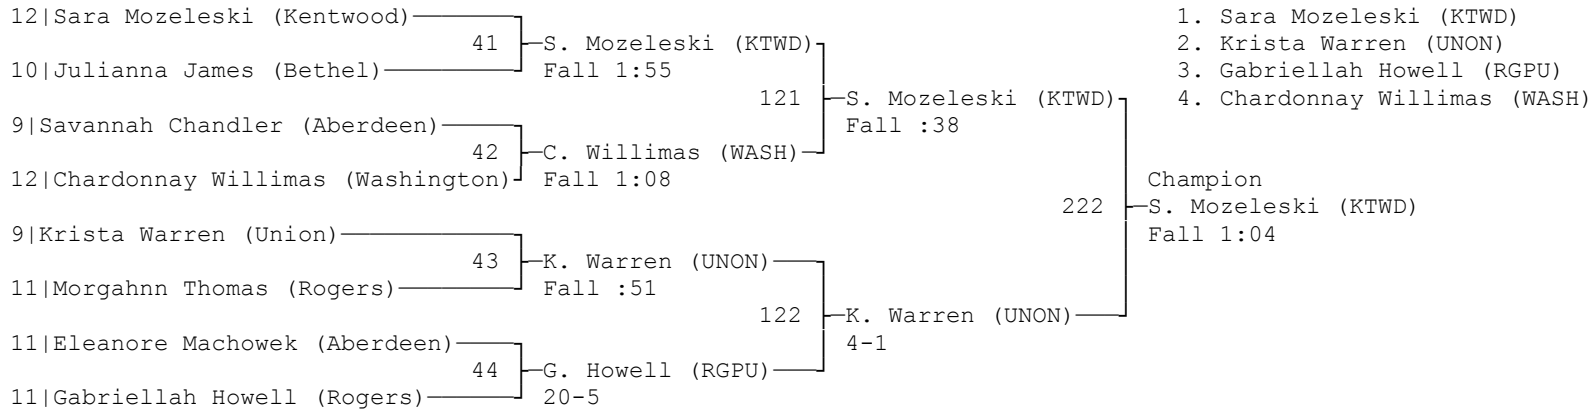

15th Annual Jaguar Invitational
January 23, 2016
Emerald Ridge High School
Puyallup, WA

Team Scores

1. Rogers	192.5
2. Hoquiam	125.0
3. Aberdeen	118.0
4. Kentwood	117.0
5. Union	71.5

Placers

Julieanna Reynolds	5th	115
Annabelle Helm	3rd	125
Krista Warren	2nd	135
Marrissa Montano	2nd	145
Stephanie Cuevas	5th	155

2016 Girls Jaguar Invitational

Team name	Score	Finalists	Placers	Wins	Losses	P Falls	T Falls	M Decs
Rogers (RGPU)	192.5	4	12	33	29	23	1	0
Hoquiam (HOQM)	125.0	3	6	21	10	15	0	0
Aberdeen (ABER)	118.0	1	8	22	22	18	0	1
Kentwood (KTWD)	117.0	5	6	16	5	12	0	0
Union (UNON)	71.5	2	5	12	7	6	1	1
Mount Rainier (MTRN)	65.0	1	4	11	14	9	0	0
Kent-Meridian (KMER)	62.0	1	4	12	7	5	0	1
Snohomish (SNOH)	61.0	2	3	10	2	5	0	1
Enumclaw (ENUM)	54.0	1	3	9	2	6	0	1
Centralia (CENT)	47.0	1	3	9	10	5	0	0
Elma (ELMA)	38.0	2	2	5	6	3	0	0
Washington (WASH)	38.0	0	3	7	15	7	0	0
Camas (CAMA)	37.0	1	2	7	8	5	0	0
Steilacoom (STEL)	37.0	1	1	6	4	6	0	0
Eatonville (EATV)	24.0	1	1	3	0	3	0	0
North Beach (NBCH)	22.0	1	1	3	0	1	0	0
Emerald Ridge (EMRD)	18.0	1	1	2	5	2	0	0
Timberline (TIMB)	16.0	0	1	3	3	1	0	1
Bethel (BETH)	14.0	0	1	3	7	1	0	0
Franklin Pierce (FKPR)	13.0	0	1	3	6	2	0	0
North Thurston (NTHU)	0.0	0	0	0	2	0	0	0
Rainier (RAIN)	0.0	0	0	0	0	0	0	0

K. Richey (HOQM) }
 L-249 } Tie for fifth
 T. Jorgenson (CENT) }
 L-250 }

1. Jenna Doll (HOQM)
2. Sabrina Perez (KTWD)
3. JuJu Pepe (MTRN)
3. Makayla Waltee (ABER)
5. Stephanie Cuevas (UNON)
5. Karli Heikkila (ABER)