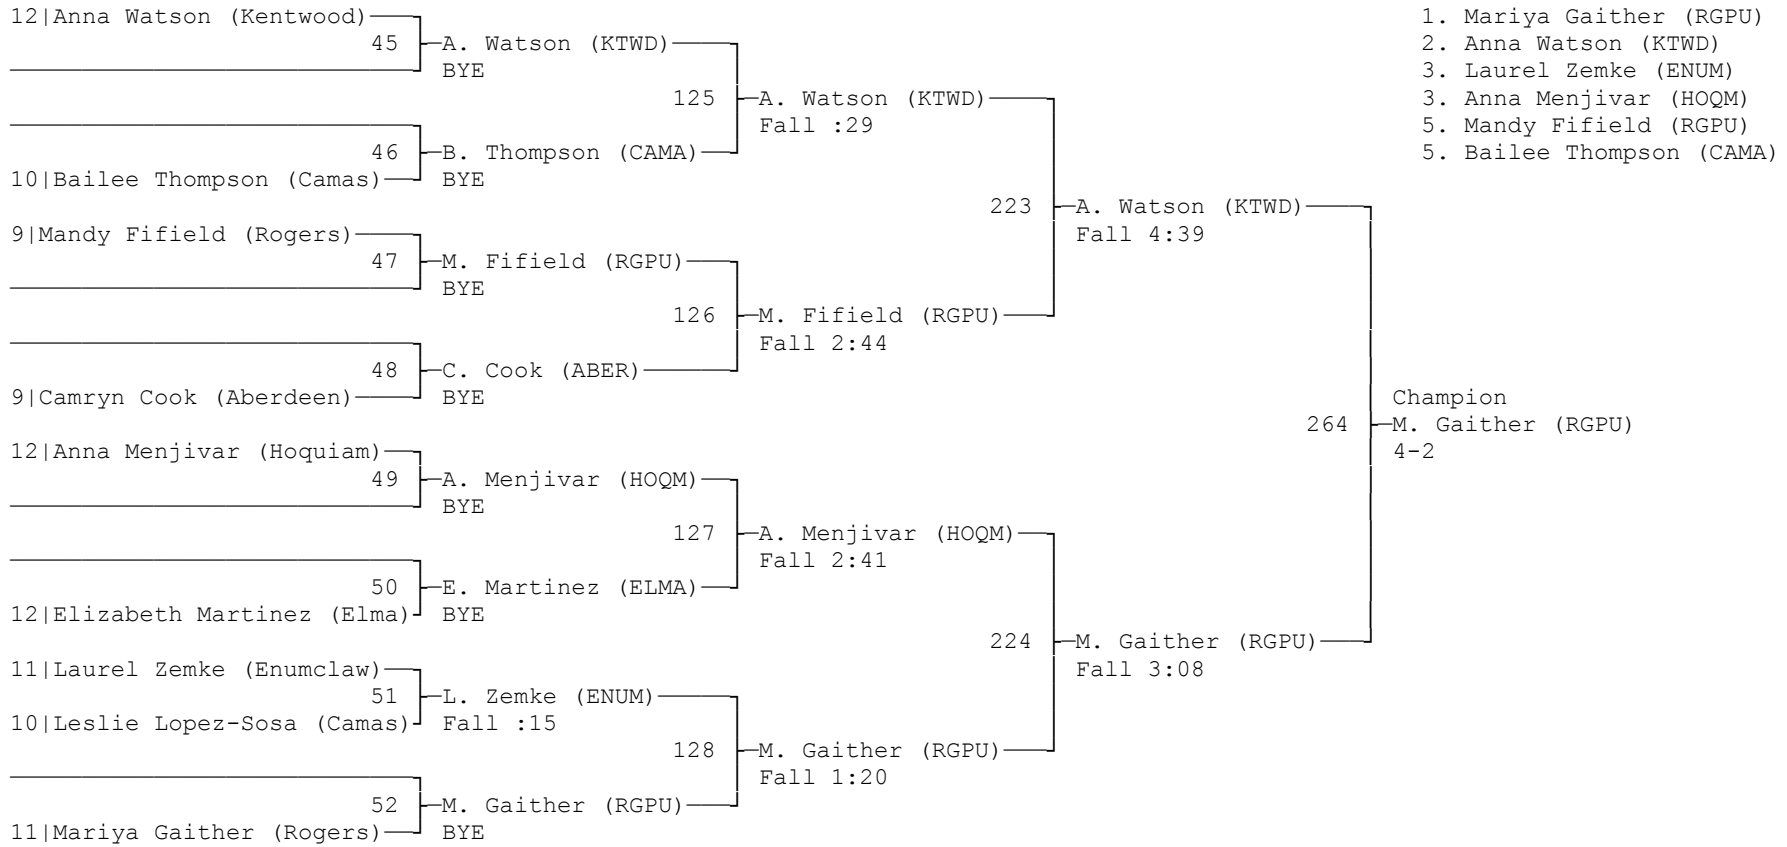

15th Annual Jaguar Invitational
January 23, 2016
Emerald Ridge High School
Puyallup, WA

Team Scores

1. Rogers	192.5
2. Hoquiam	125.0
3. Aberdeen	118.0
4. Kentwood	117.0
5. Union	71.5

Placers

Julieanna Reynolds	5th	115
Annabelle Helm	3rd	125
Krista Warren	2nd	135
Marrissa Montano	2nd	145
Stephanie Cuevas	5th	155

2016 Girls Jaguar Invitational

Team name	Score	Finalists	Placers	Wins	Losses	P Falls	T Falls	M Decs
Rogers (RGPU)	192.5	4	12	33	29	23	1	0
Hoquiam (HOQM)	125.0	3	6	21	10	15	0	0
Aberdeen (ABER)	118.0	1	8	22	22	18	0	1
Kentwood (KTWD)	117.0	5	6	16	5	12	0	0
Union (UNON)	71.5	2	5	12	7	6	1	1
Mount Rainier (MTRN)	65.0	1	4	11	14	9	0	0
Kent-Meridian (KMER)	62.0	1	4	12	7	5	0	1
Snohomish (SNOH)	61.0	2	3	10	2	5	0	1
Enumclaw (ENUM)	54.0	1	3	9	2	6	0	1
Centralia (CENT)	47.0	1	3	9	10	5	0	0
Elma (ELMA)	38.0	2	2	5	6	3	0	0
Washington (WASH)	38.0	0	3	7	15	7	0	0
Camas (CAMA)	37.0	1	2	7	8	5	0	0
Steilacoom (STEL)	37.0	1	1	6	4	6	0	0
Eatonville (EATV)	24.0	1	1	3	0	3	0	0
North Beach (NBCH)	22.0	1	1	3	0	1	0	0
Emerald Ridge (EMRD)	18.0	1	1	2	5	2	0	0
Timberline (TIMB)	16.0	0	1	3	3	1	0	1
Bethel (BETH)	14.0	0	1	3	7	1	0	0
Franklin Pierce (FKPR)	13.0	0	1	3	6	2	0	0
North Thurston (NTHU)	0.0	0	0	0	2	0	0	0
Rainier (RAIN)	0.0	0	0	0	0	0	0	0

K. Richey (HOQM) }
 L-249 } Tie for fifth
 T. Jorgenson (CENT) }
 L-250 }

1. Jenna Doll (HOQM)
2. Sabrina Perez (KTWD)
3. JuJu Pepe (MTRN)
3. Makayla Waltee (ABER)
5. Stephanie Cuevas (UNON)
5. Karli Heikkila (ABER)