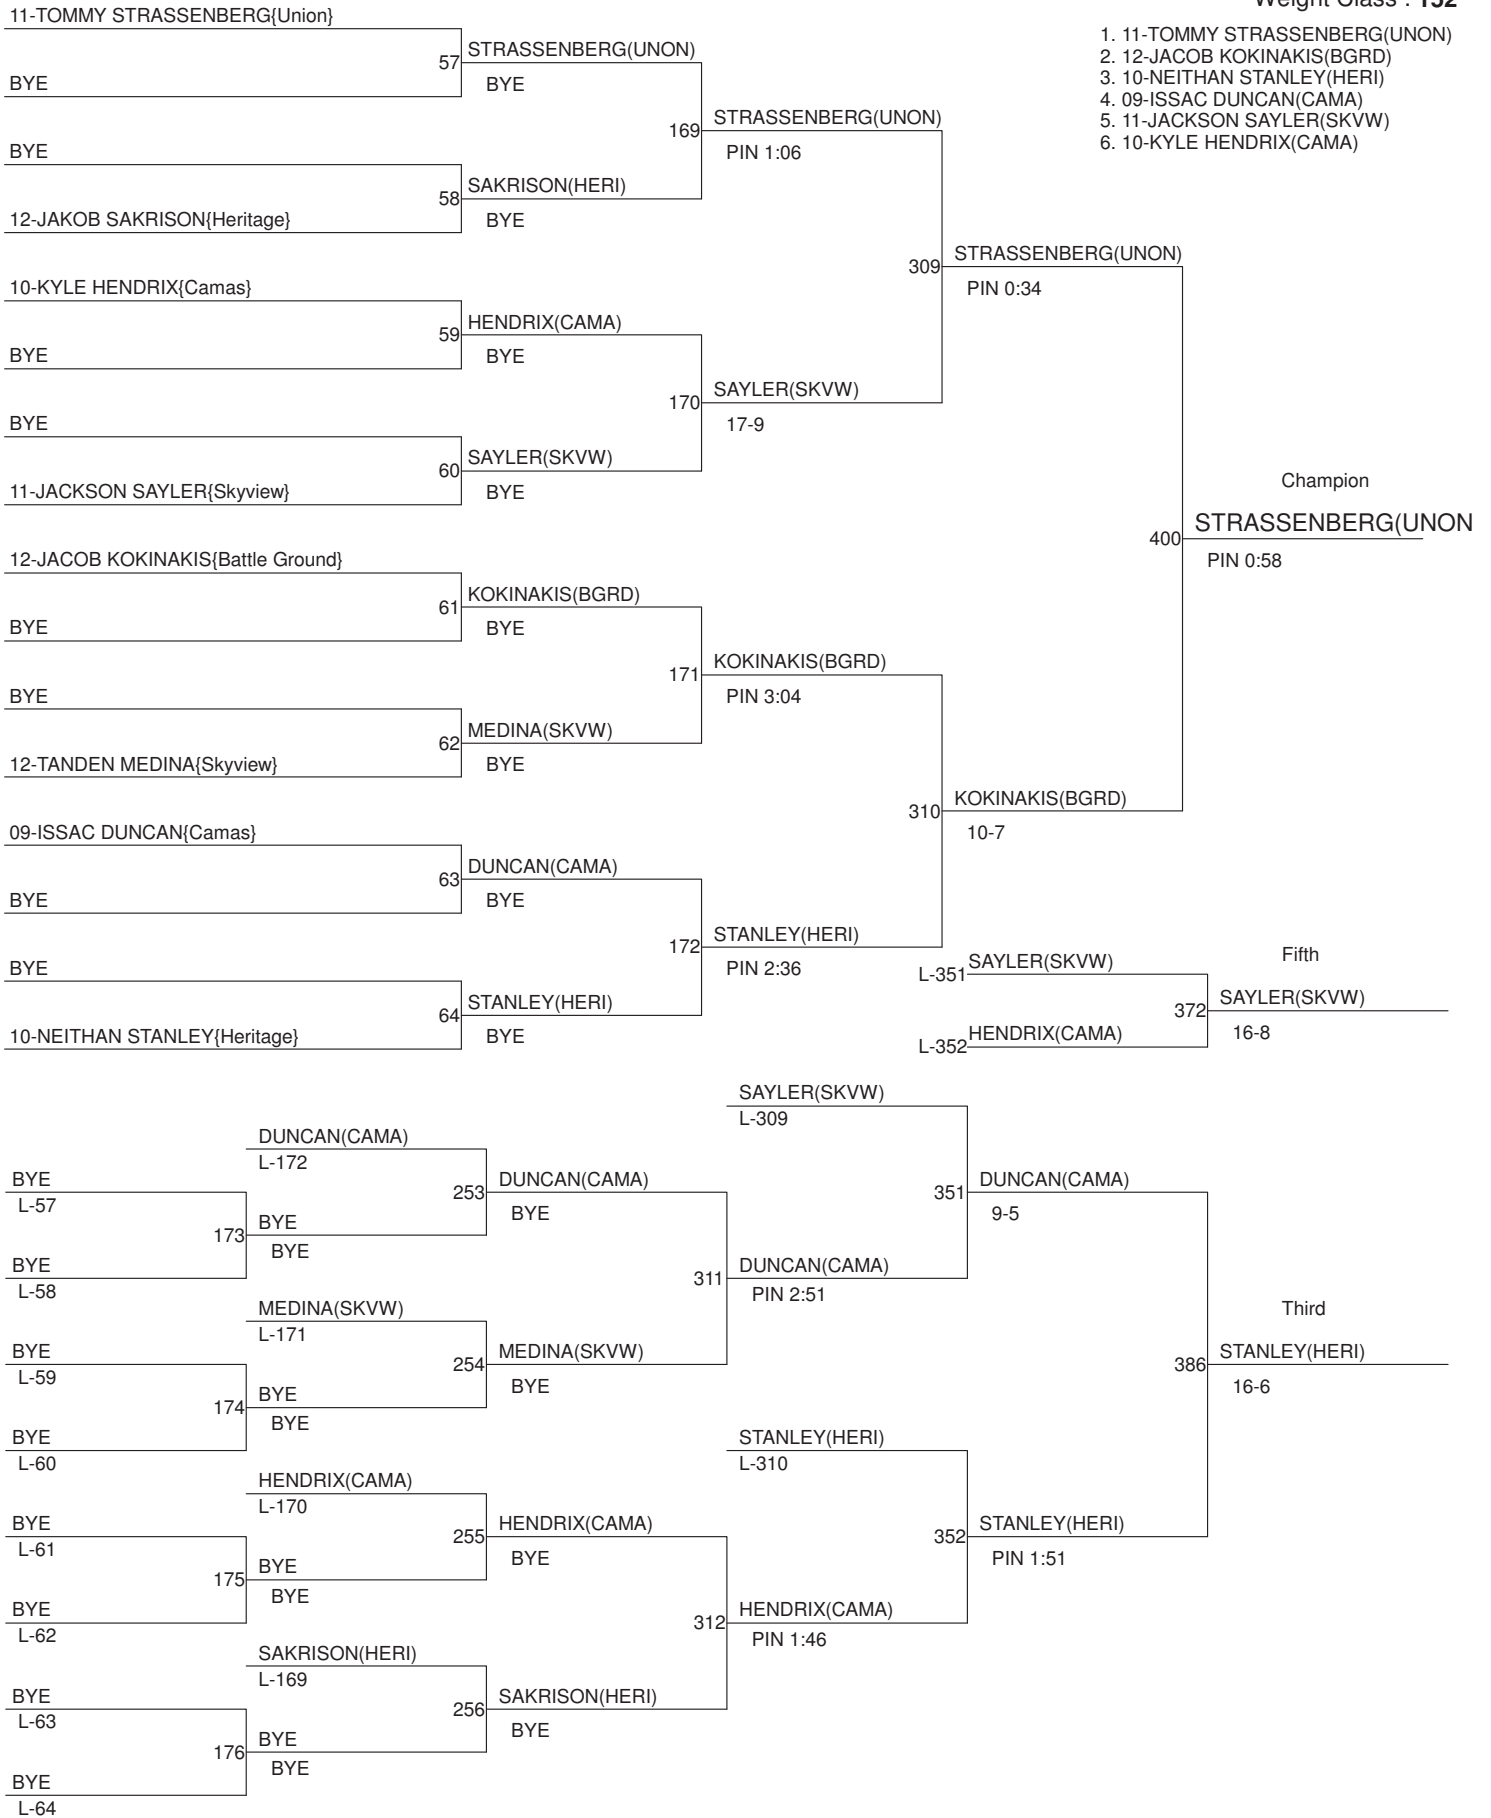

SW District Wrestling Championships 2016

Weight Class : 152