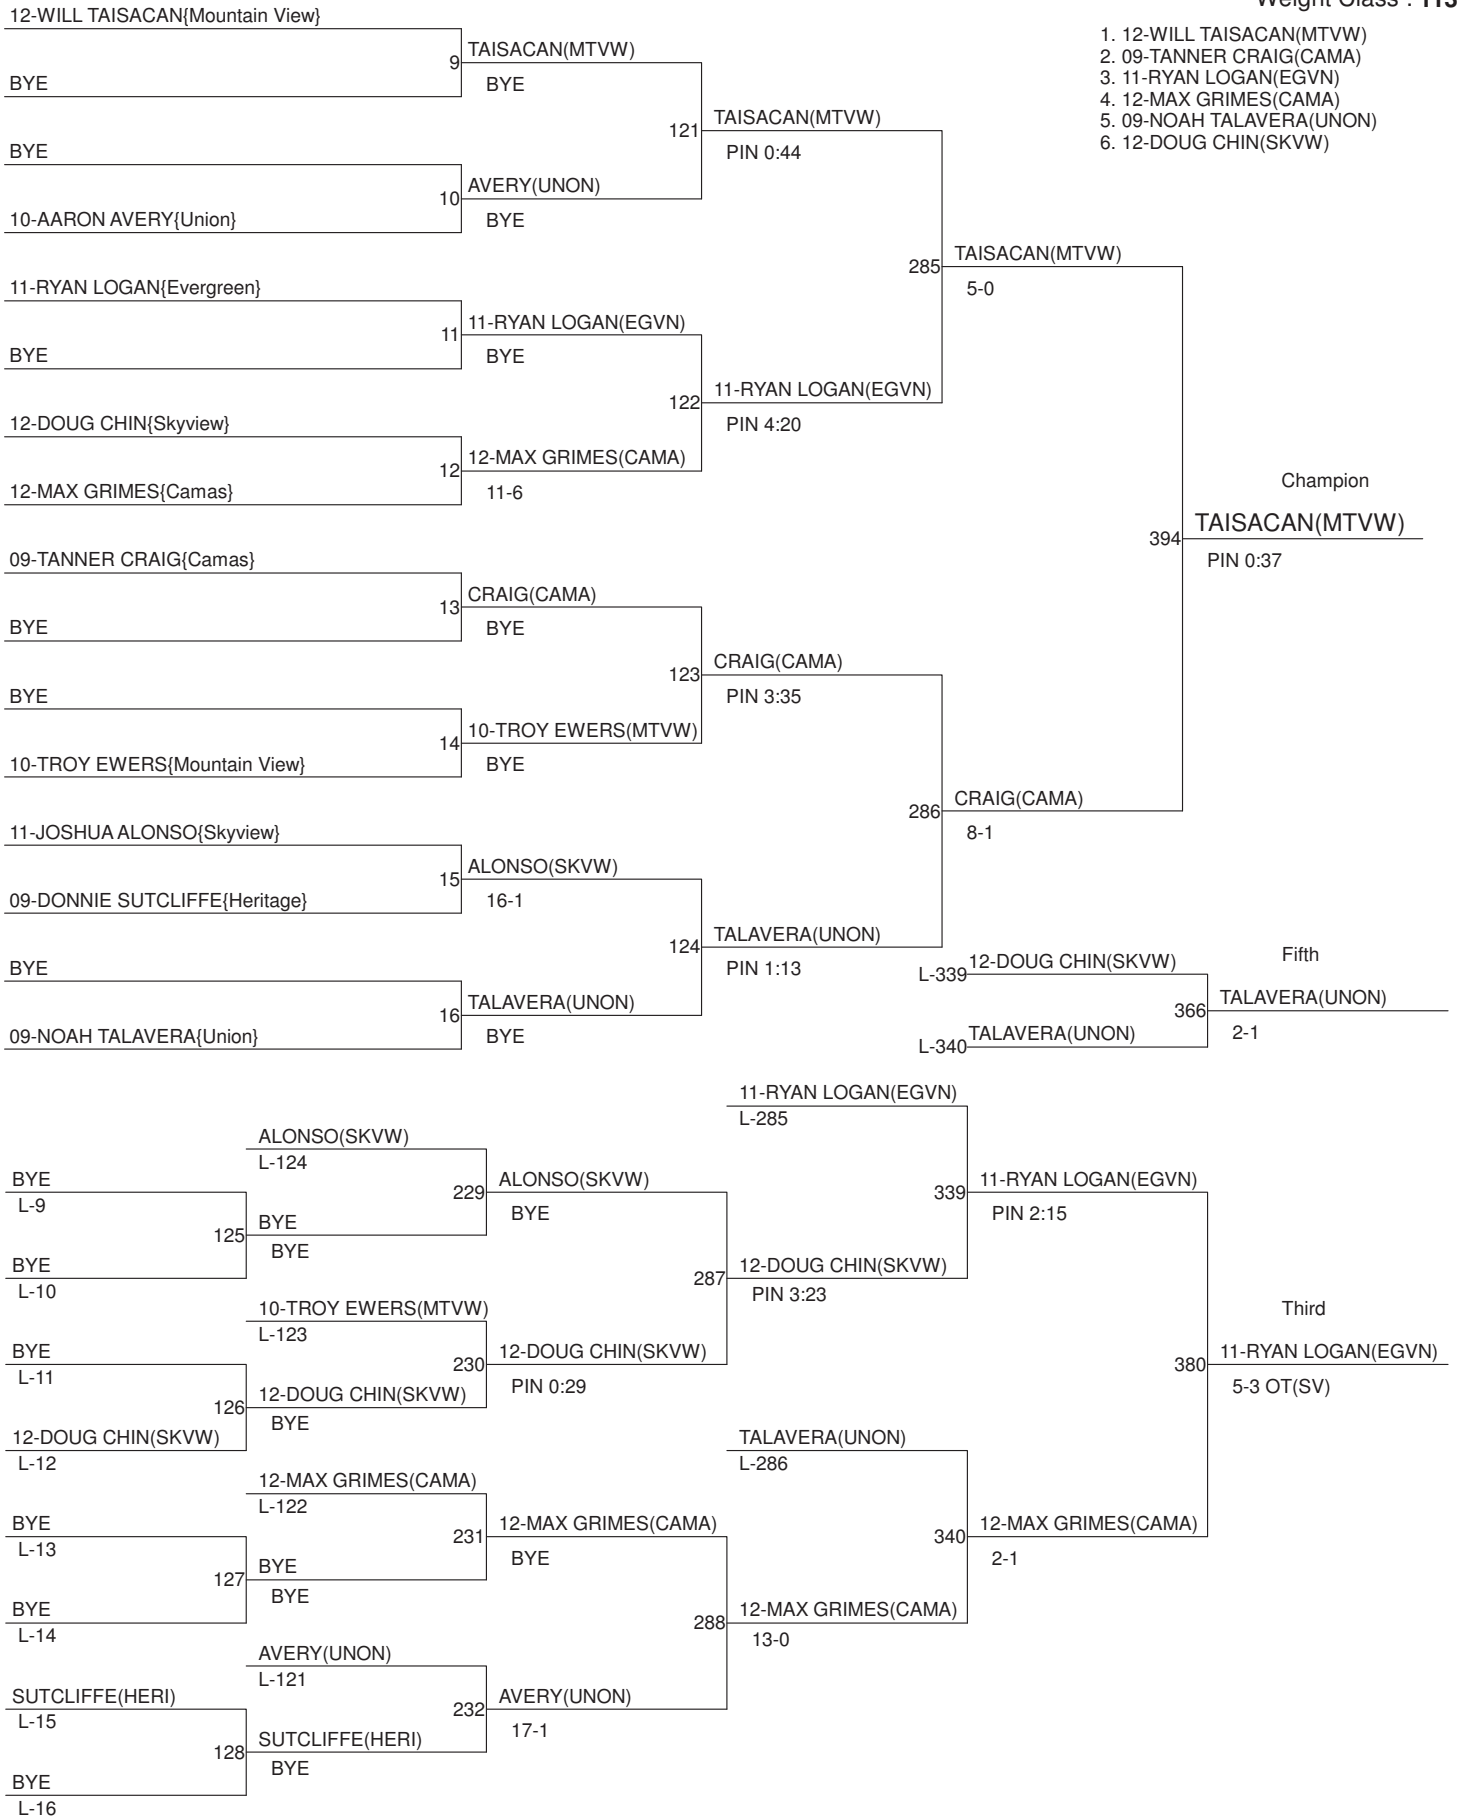

SW District Wrestling Championships 2016

Weight Class : 113