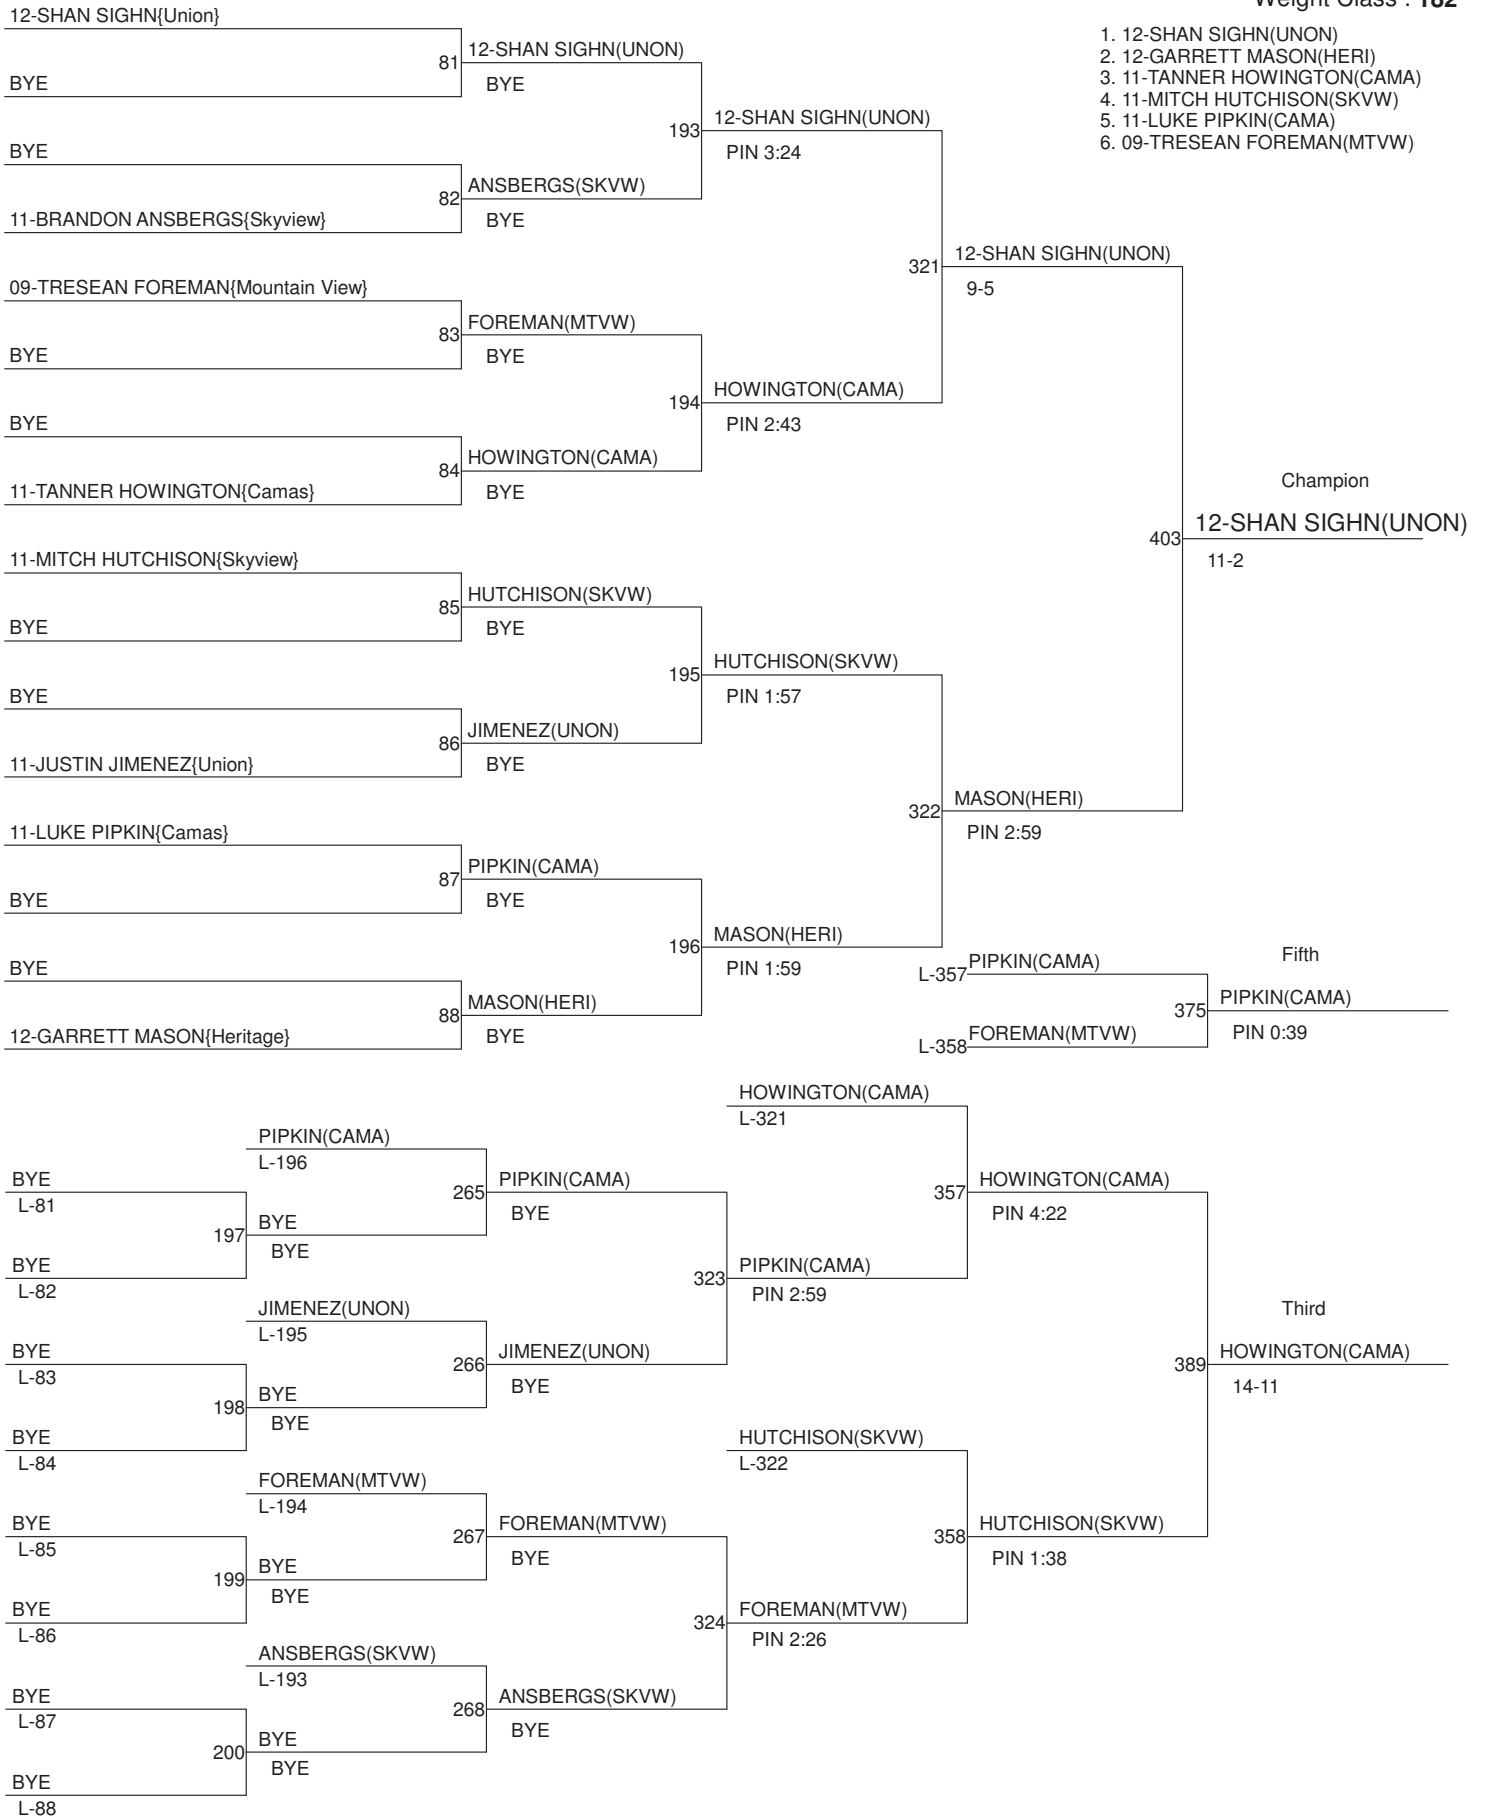

SW District Wrestling Championships 2016

Weight Class : 182