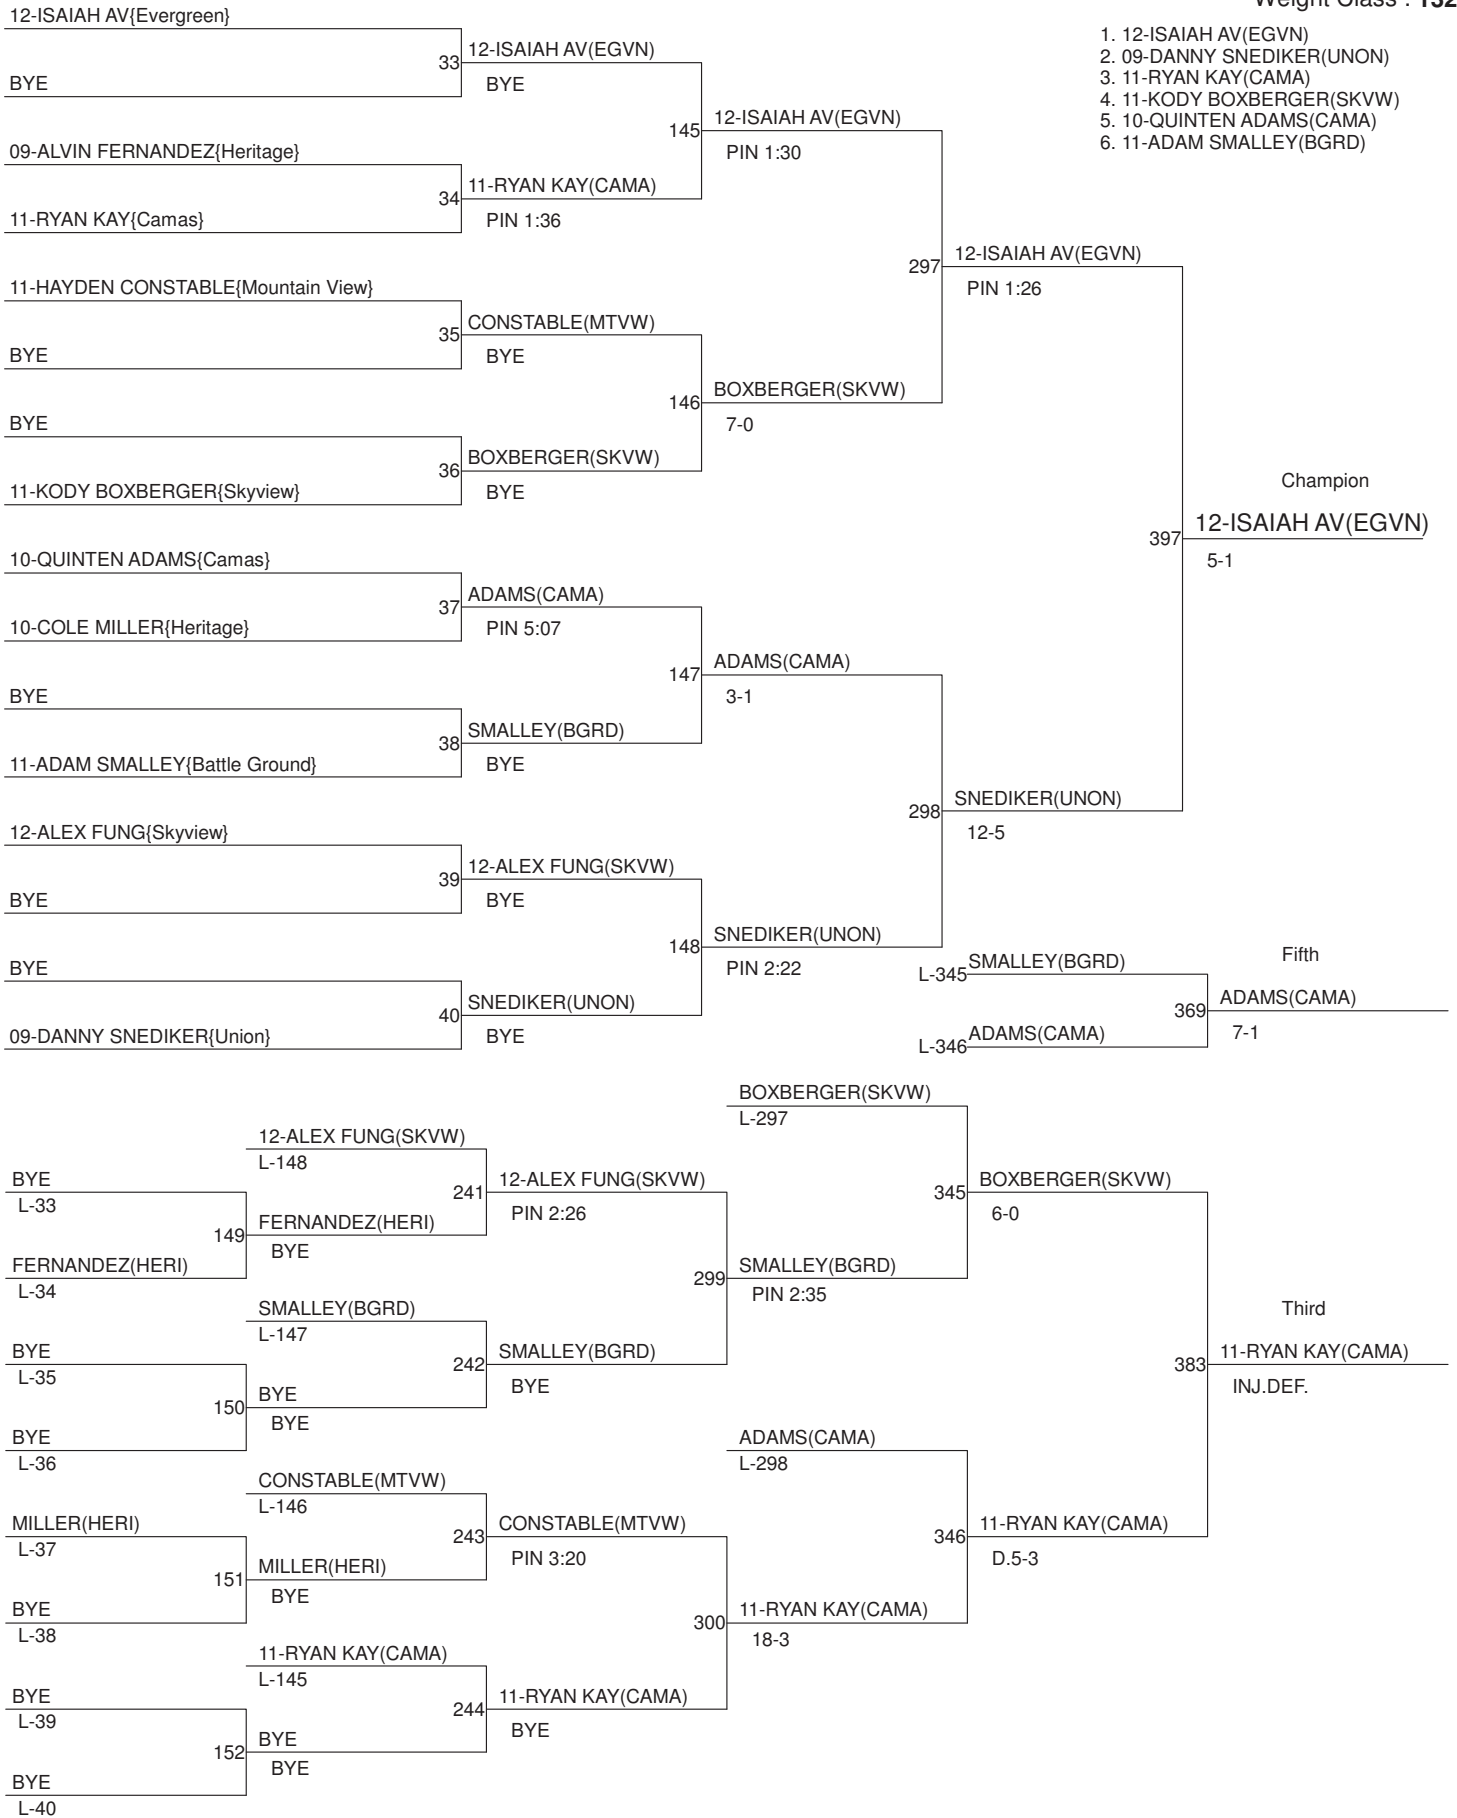

SW District Wrestling Championships 2016

Weight Class : 132