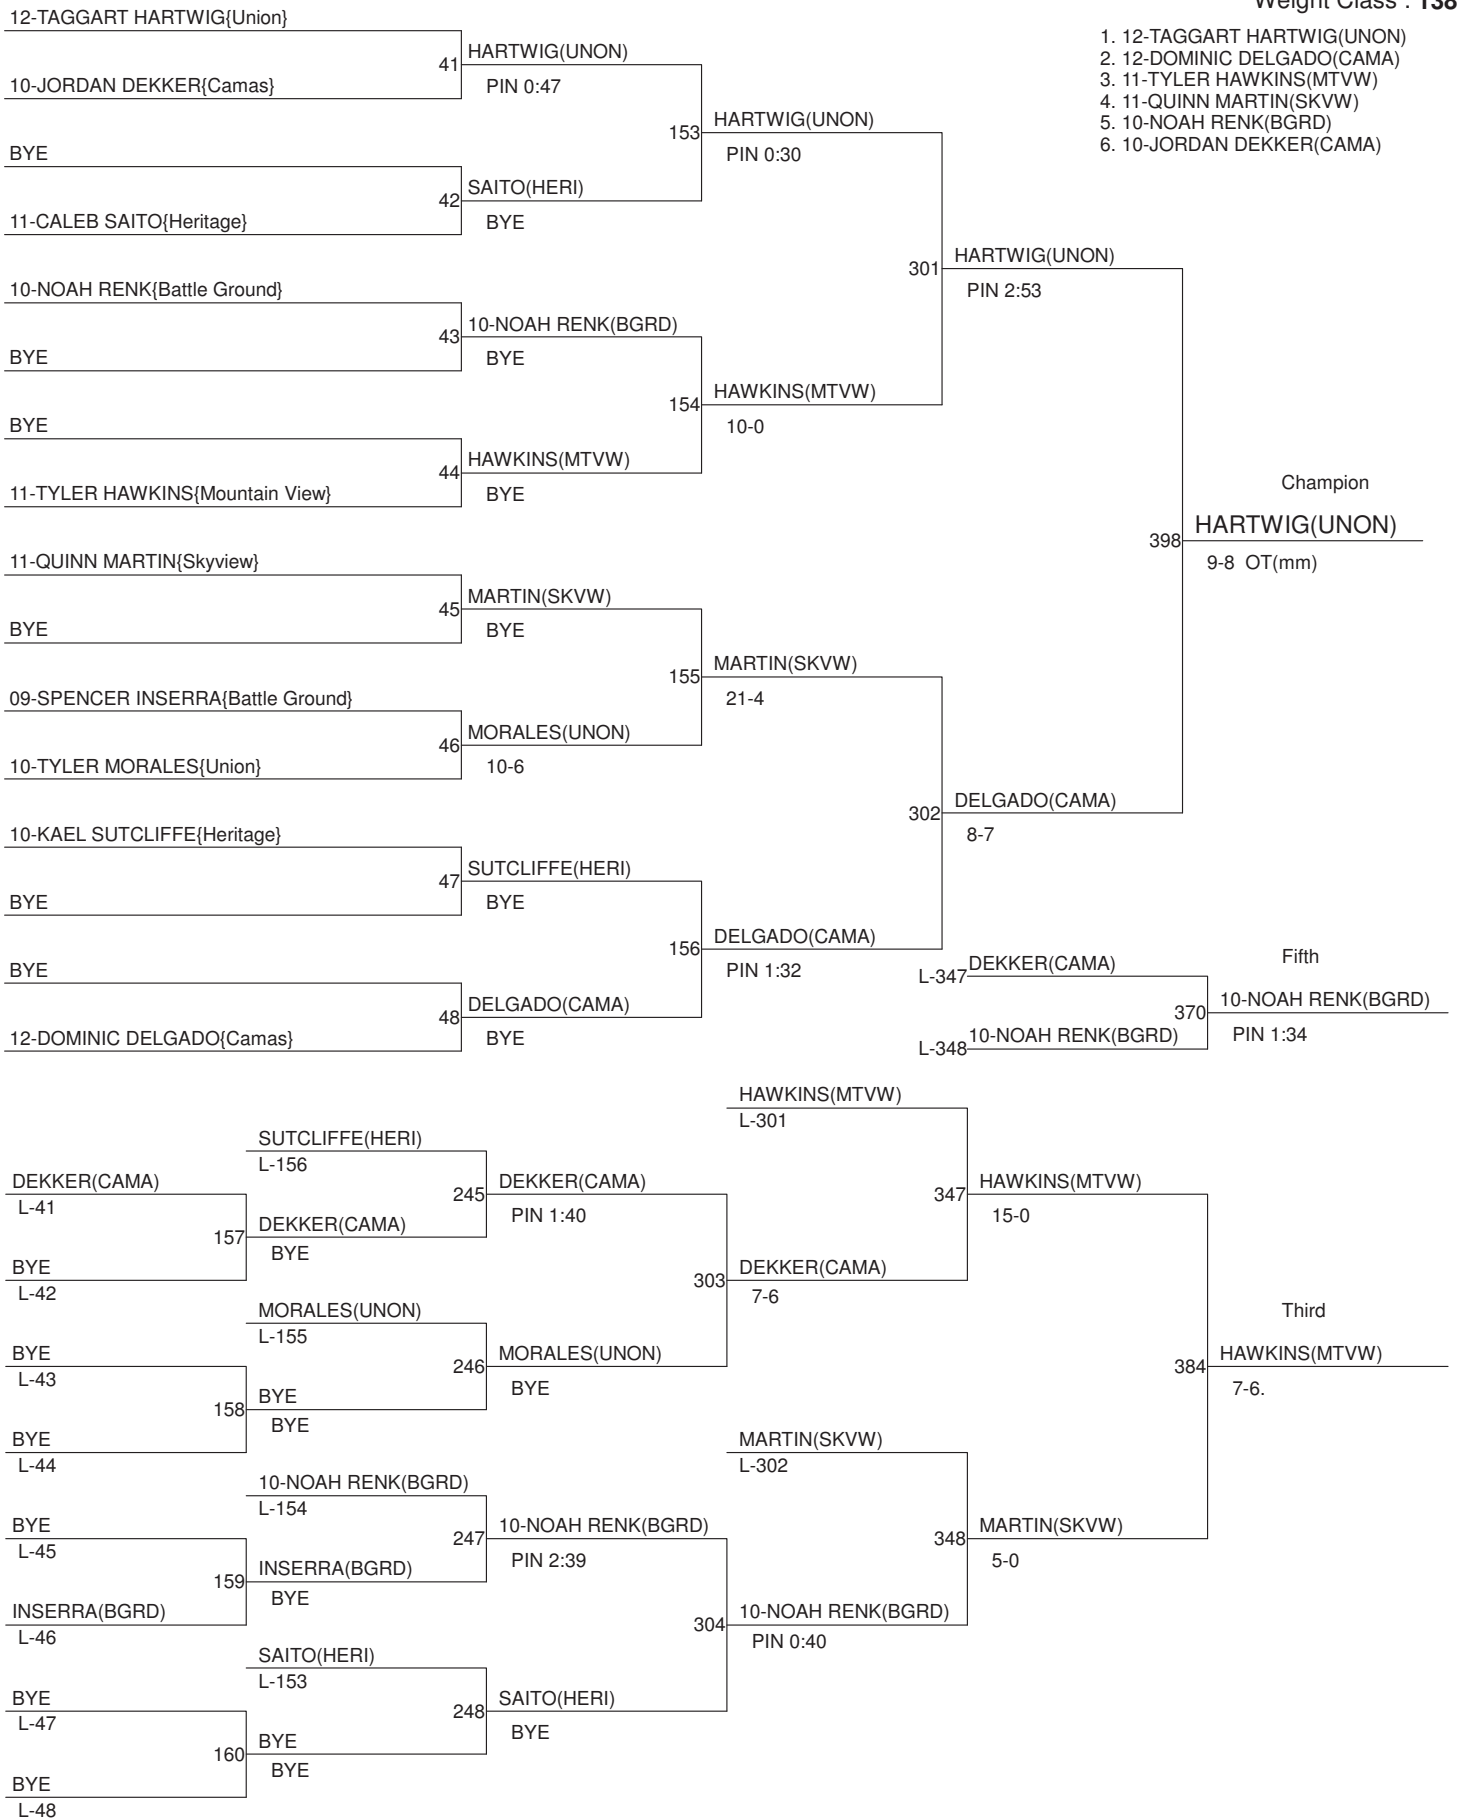

SW District Wrestling Championships 2016

Weight Class : **138**