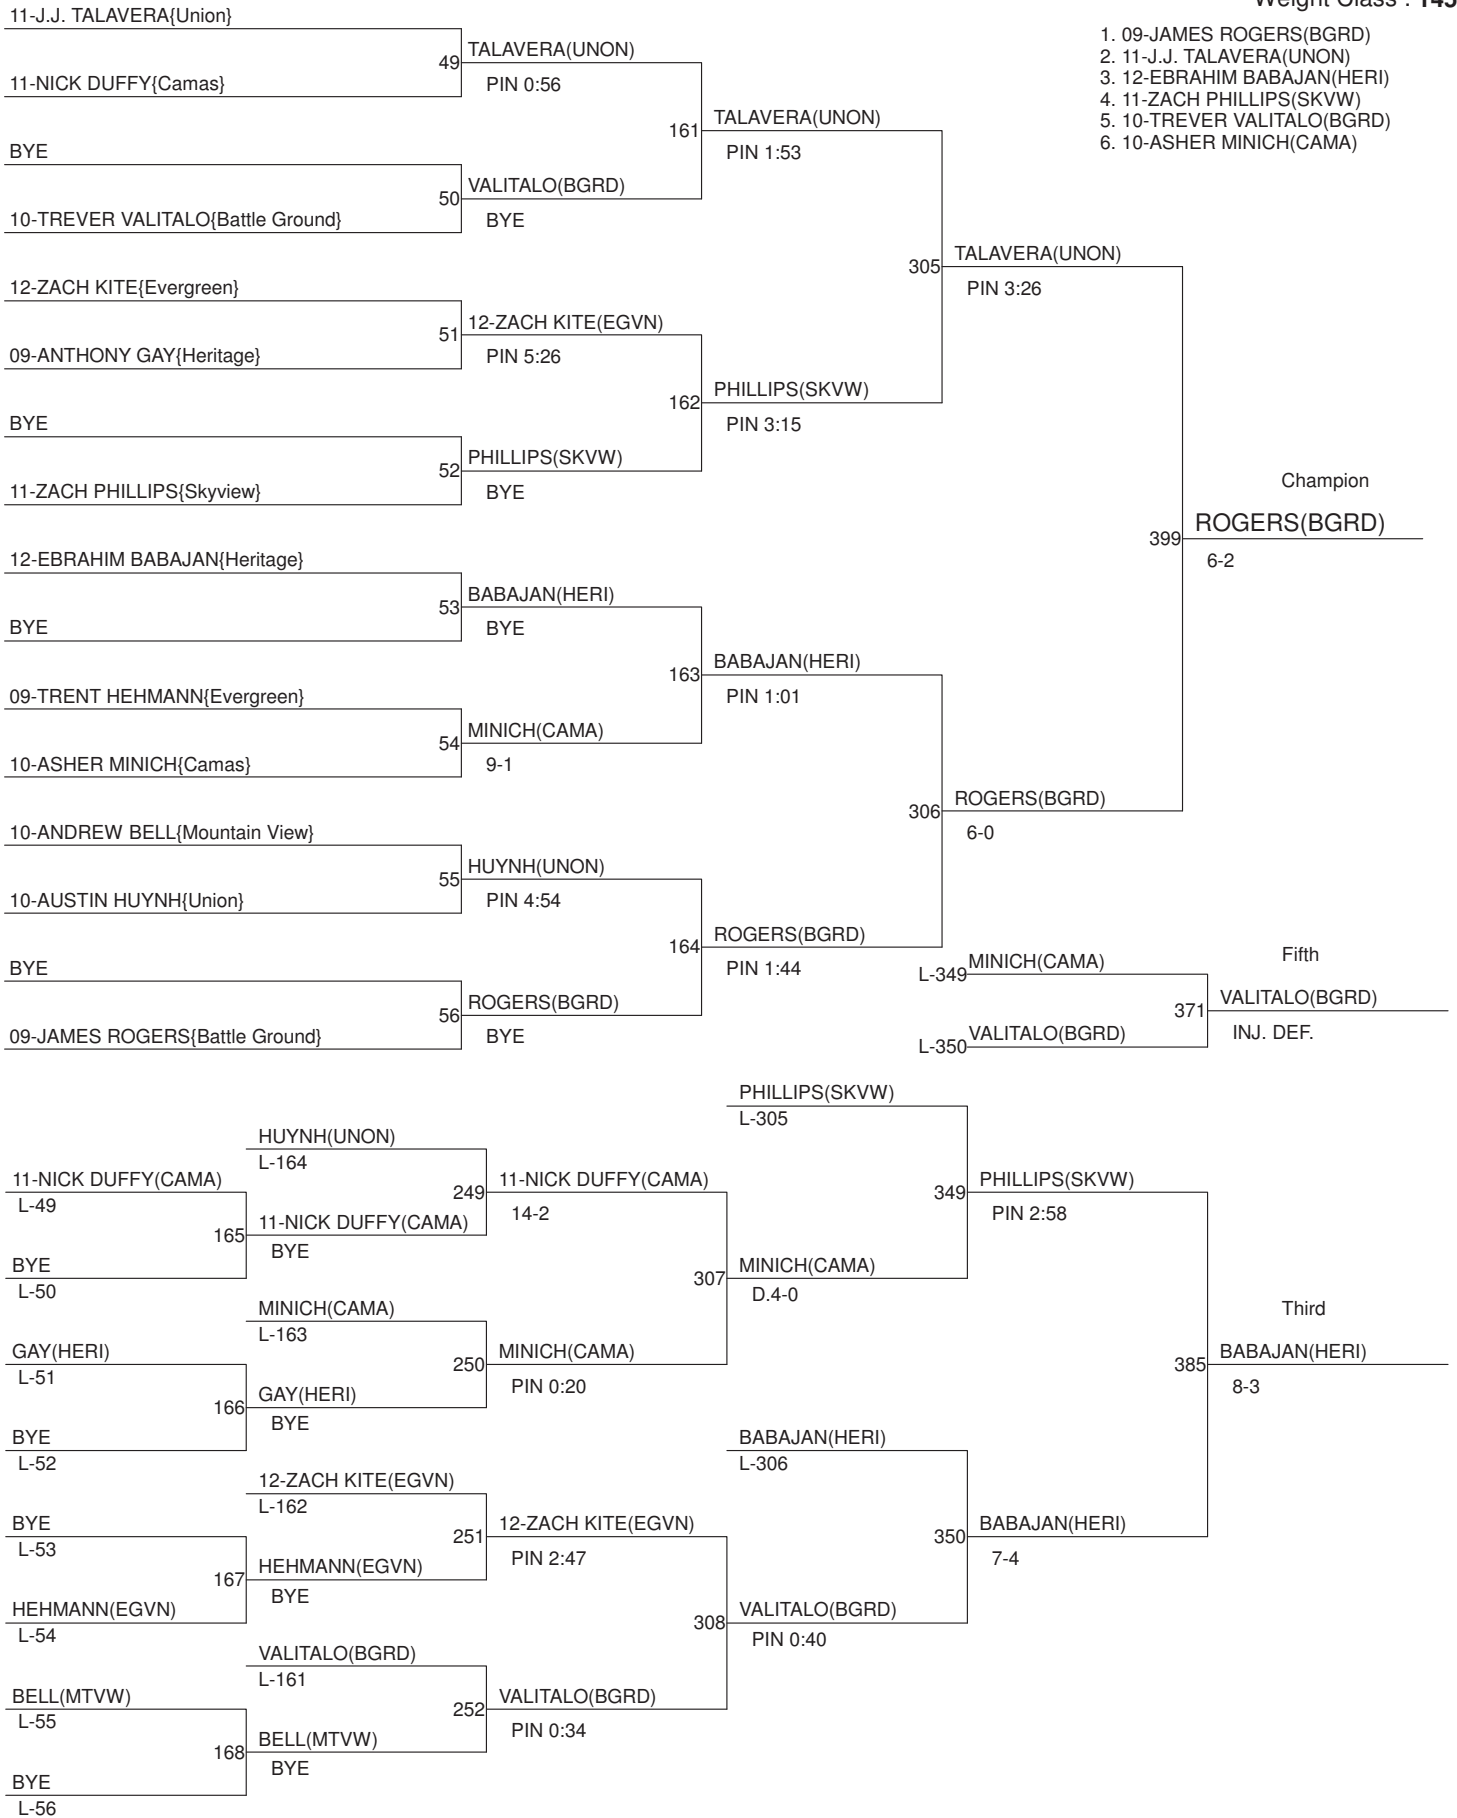

SW District Wrestling Championships 2016

Weight Class : 132

SW District Wrestling Championships 2016

Weight Class : **138**

SW District Wrestling Championships 2016

Weight Class : 145

1. 09-JAMES ROGERS(BGRD)
2. 11-J.J. TALAVERA(UNON)
3. 12-EBRAHIM BABAJAN(HERI)
4. 11-ZACH PHILLIPS(SKVW)
5. 10-TREVER VALITALO(BGRD)
6. 10-ASHER MINICH(CAMA)