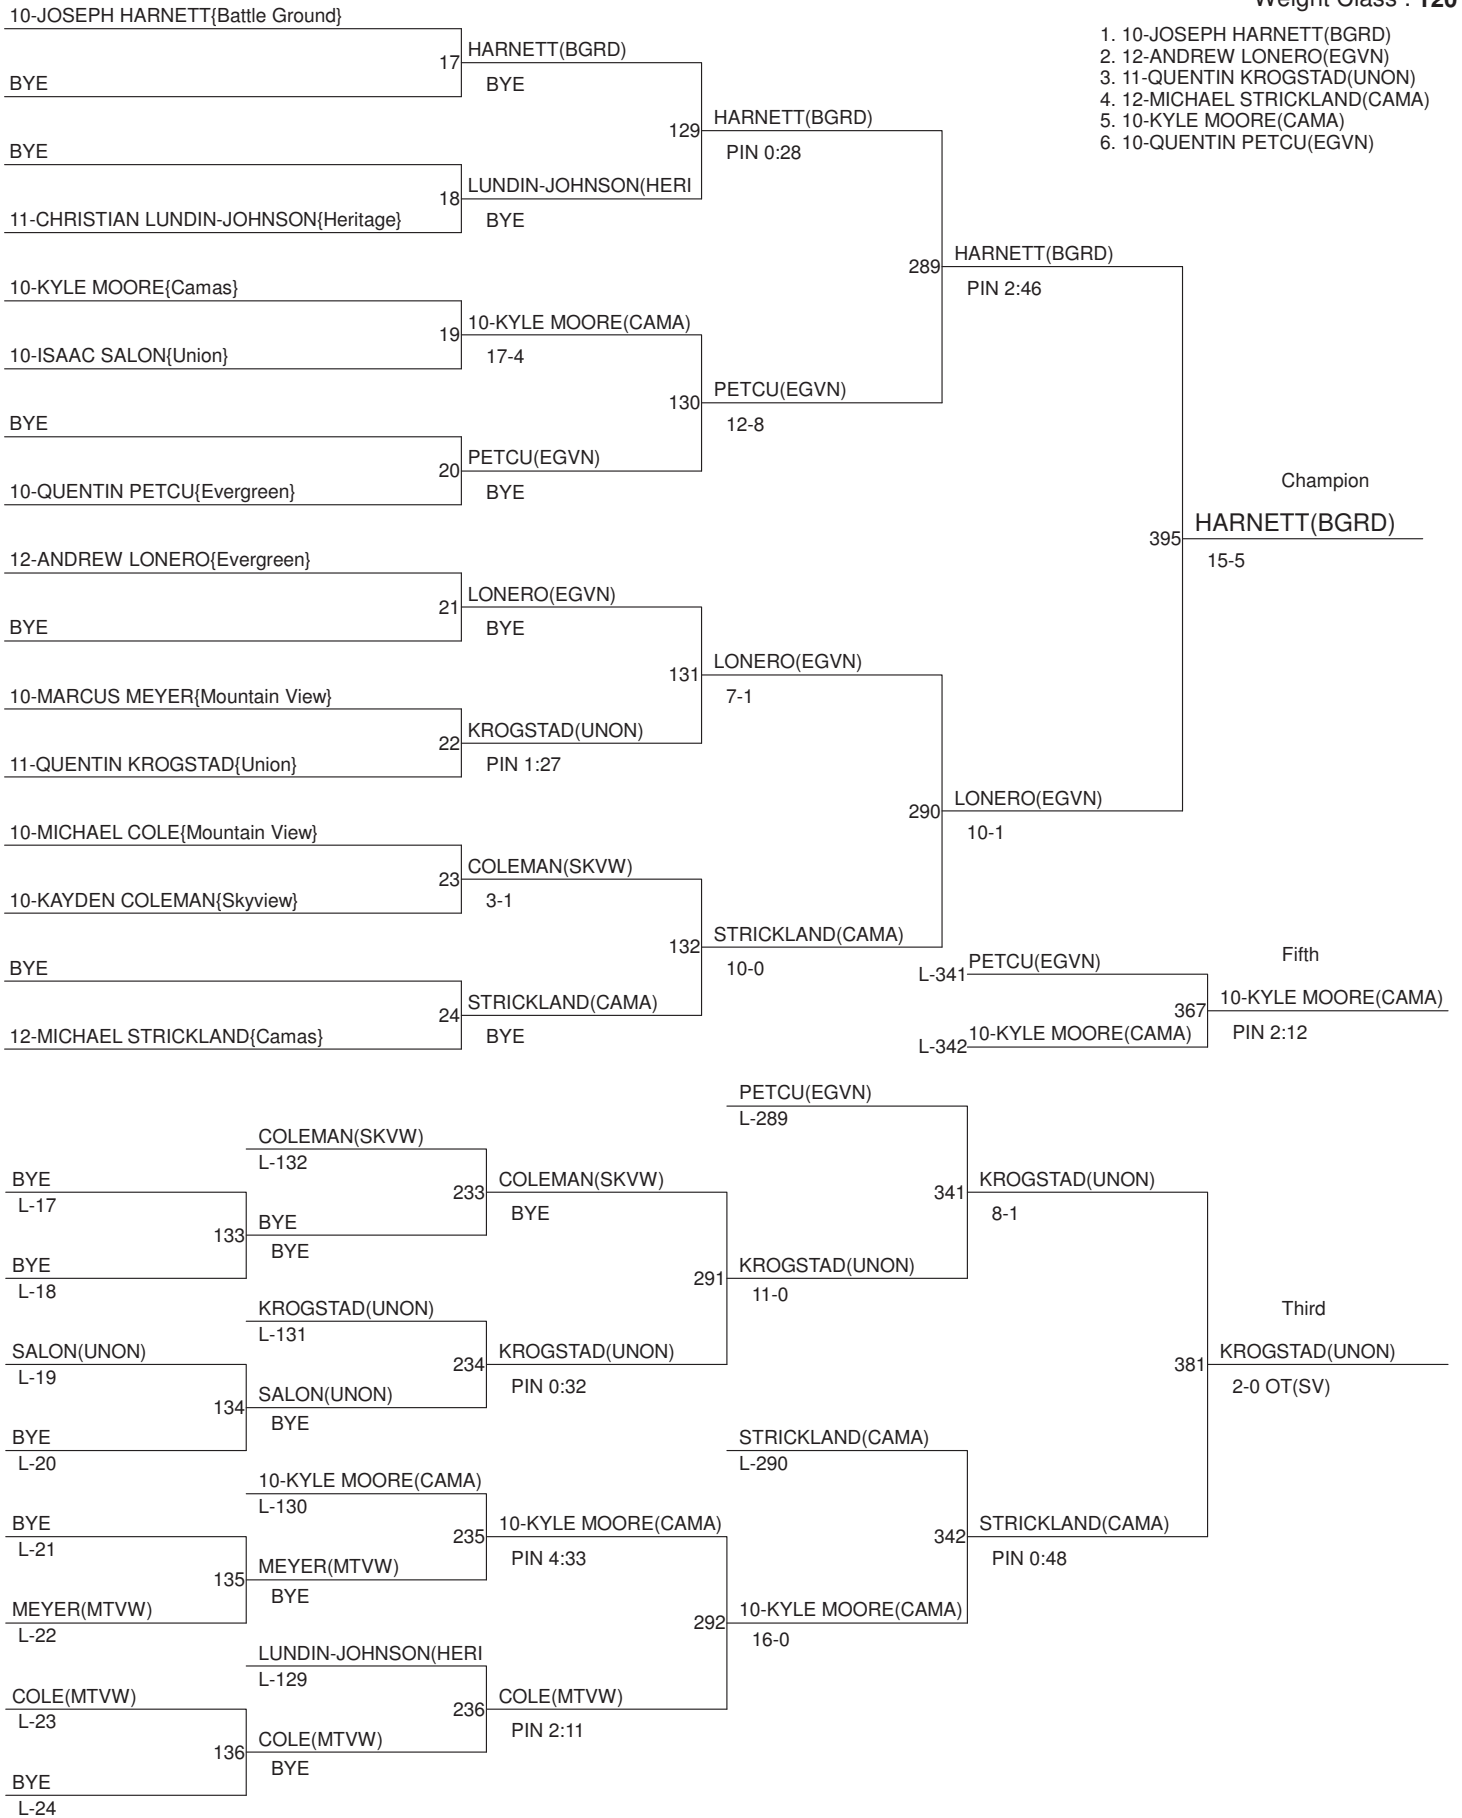

SW District Wrestling Championships 2016

Weight Class : 120