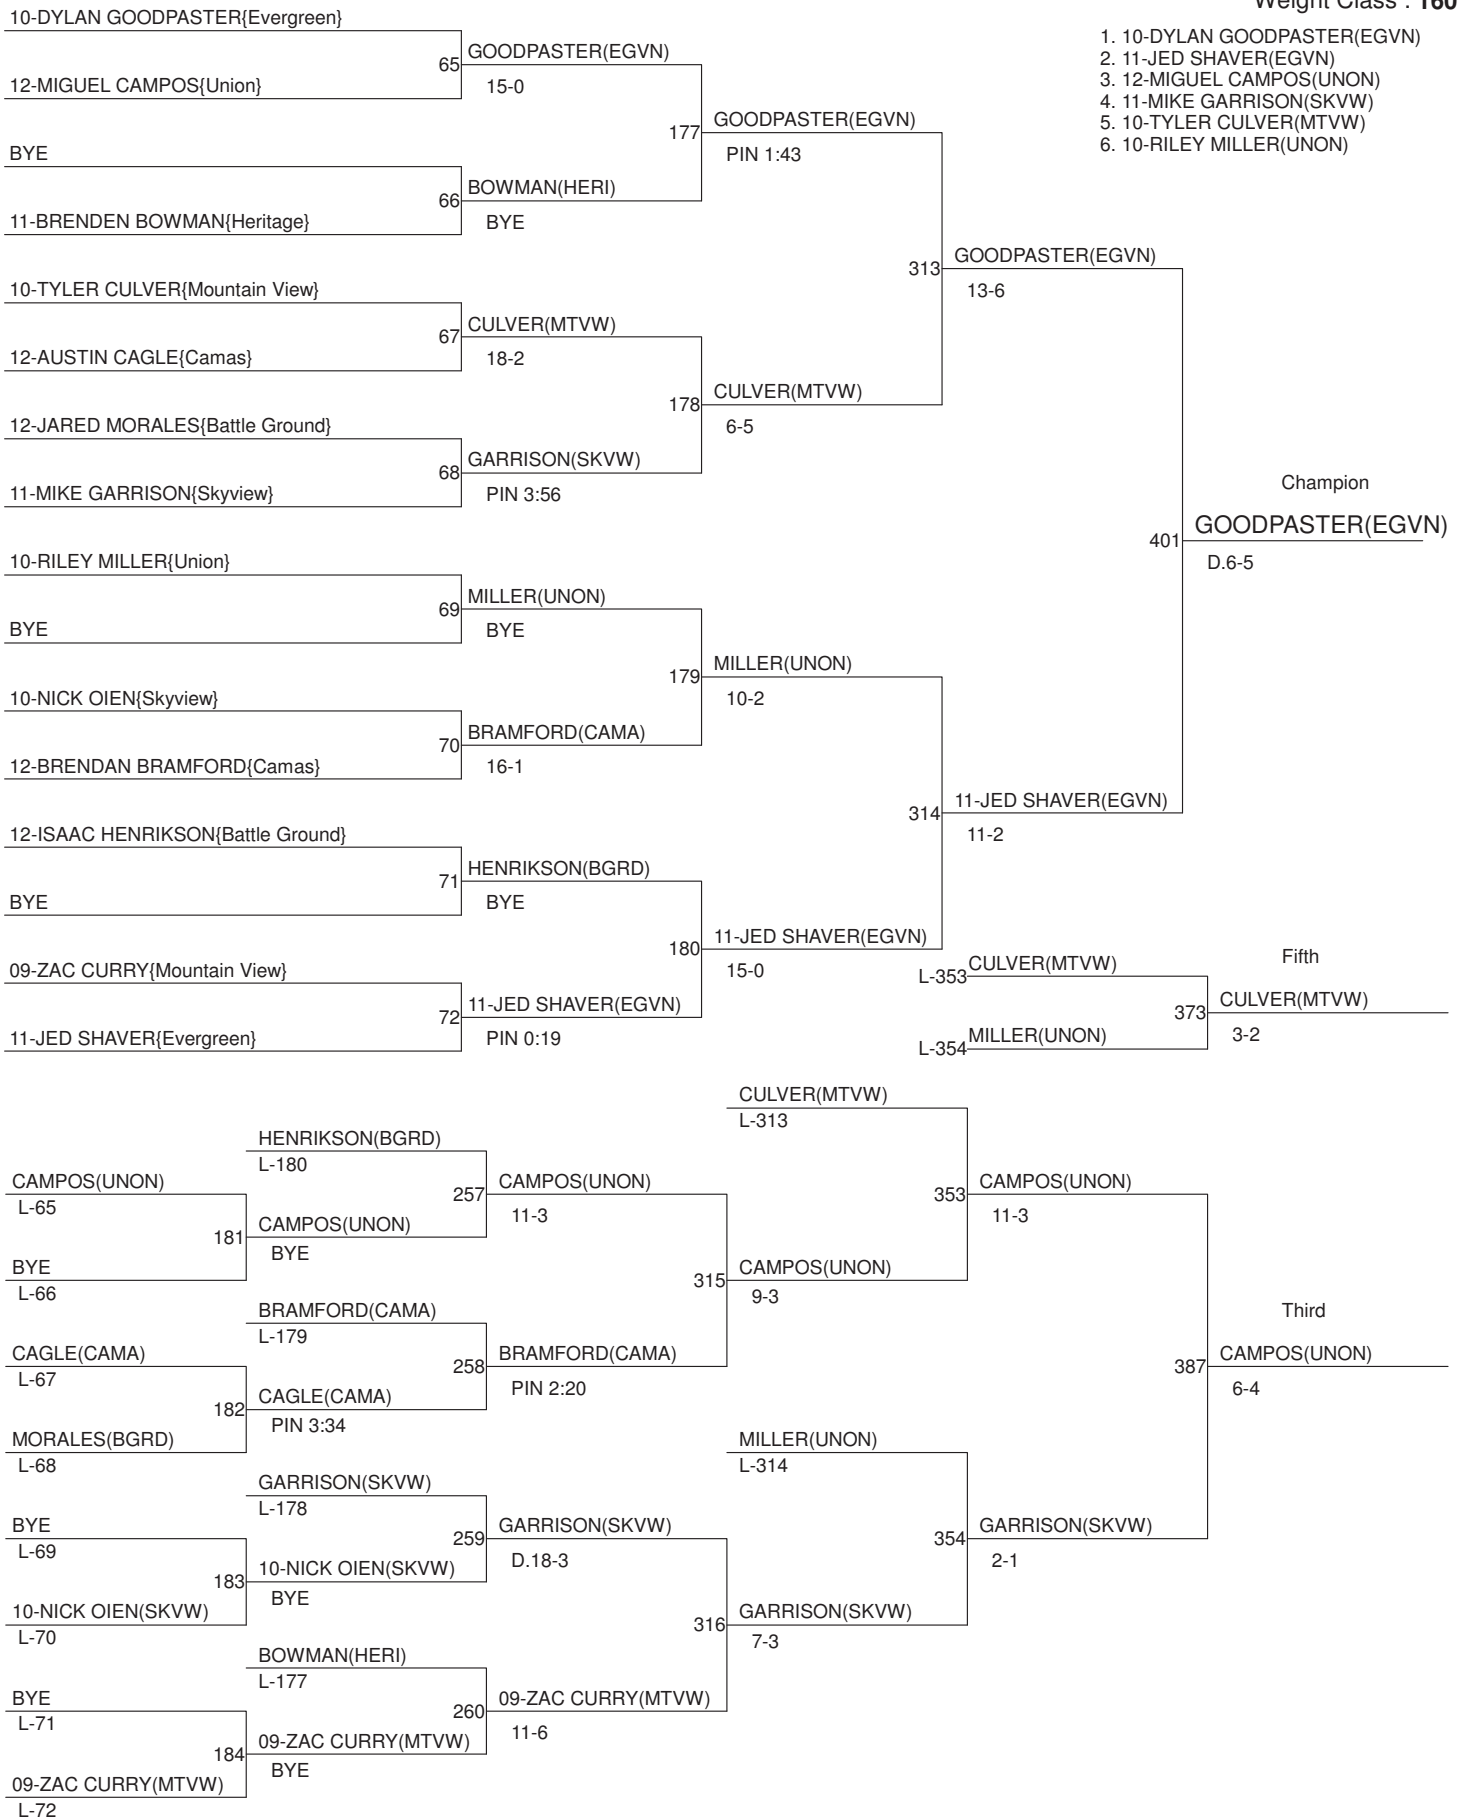

SW District Wrestling Championships 2016

Weight Class : 160