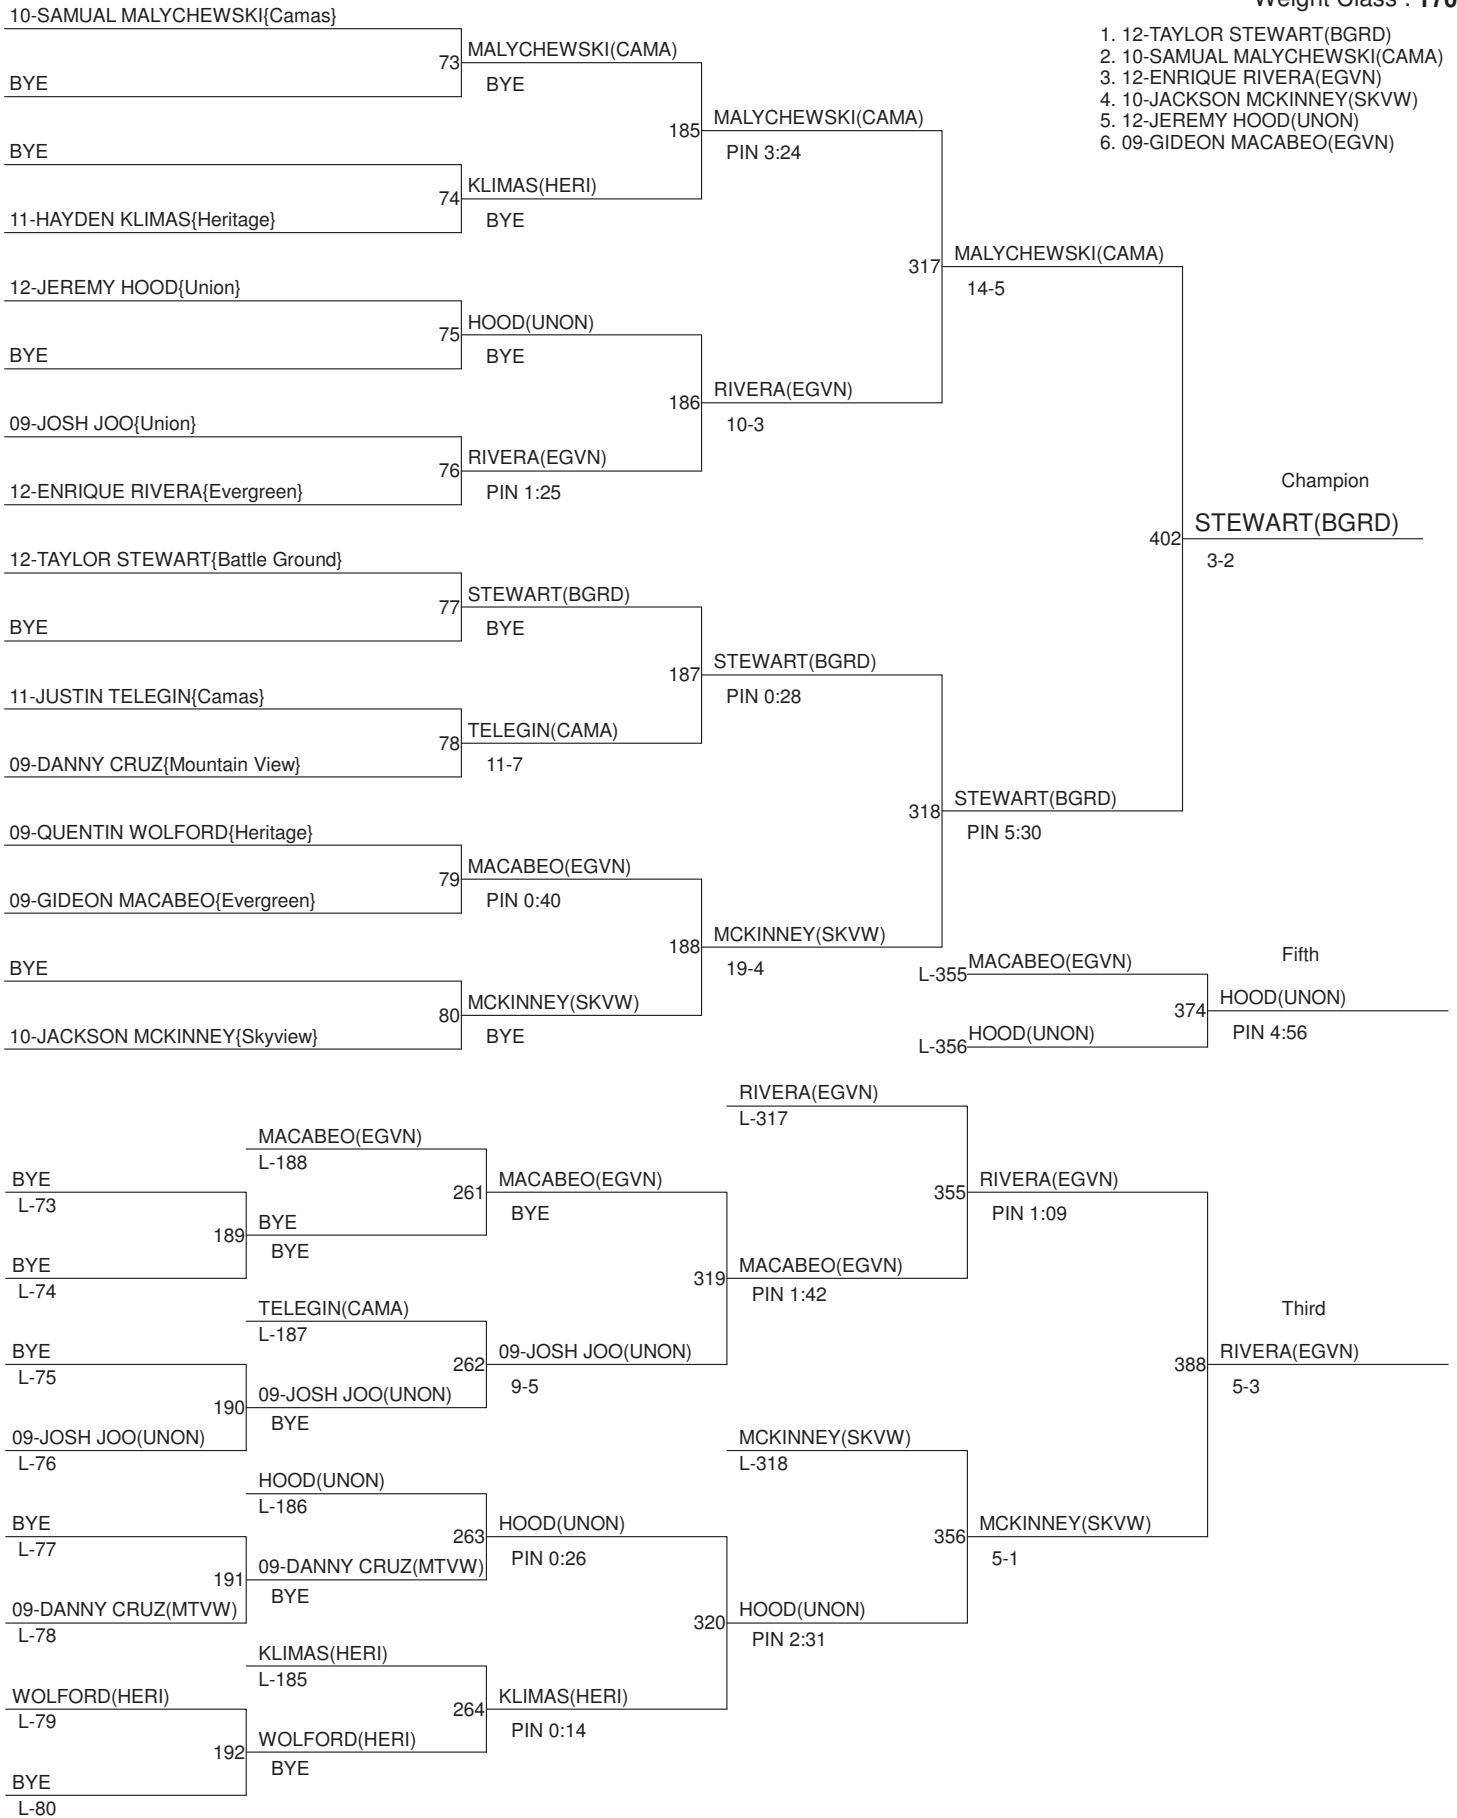

SW District Wrestling Championships 2016

Weight Class : 152

SW District Wrestling Championships 2016

Weight Class : 160

SW District Wrestling Championships 2016

Weight Class : 170

1. 12-TAYLOR STEWART(BGRD)
2. 10-SAMUAL MALYCHEWSKI(CAMA)
3. 12-ENRIQUE RIVERA(EGVN)
4. 10-JACKSON MCKINNEY(SKVV)
5. 12-JEREMY HOOD(UNON)
6. 09-GIDEON MACABEO(EGVN)