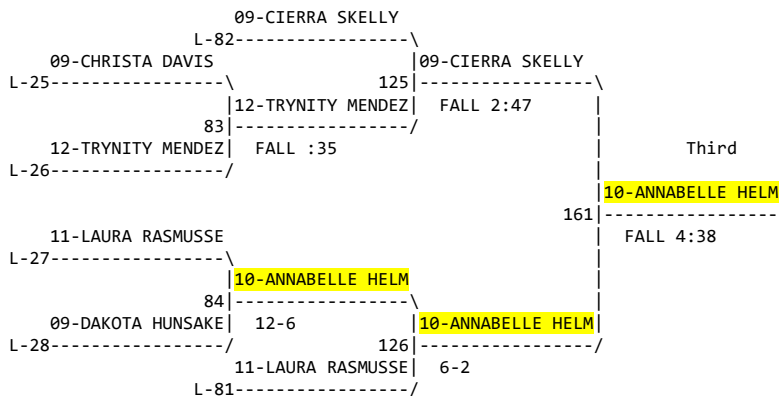

Weight class : 125

WIAA Girls Region III Tournament (11 Feb 2017)

Weight class : 130

Champion

Third

Fifth

WIAA Girls Region III Tournament (11 Feb 2017)

Weight class : 135

Champion

Third

11-ELIZABETH WARE Fifth

WIAA Girls Region III Tournament (11 Feb 2017)

Weight class : 140

```

12-HANNAH RANDALL (WNLK)
-----\
          |12-HANNAH RANDALL
          |33|-----\
09-ELIZABETH MOST (LONG) | FALL :32 |
-----/          |
          |12-HANNAH RANDALL
          |89|-----\
10-SADEE HUCKLEBERRY (CS | FALL 1:17 |
-----\          |
          |12-MIALISA OSTER
          |34|-----/
12-MIALISA OSTER (WSGL) | FALL 1:49 |
-----/          |
          |12-HANNAH RANDALL
          |177|-----\
10-JADE PALMER (CHEH)   | FALL :42 |
-----\          |
          |10-JADE PALMER (C
          |35|-----\
09-ALEKSI DONOHUE (WSGL) | FALL :27 |
-----/          |
          |10-KRISTA WARREN
          |90|-----/
12-LILLIAN PETERSON (CSR | 15-9 |
-----\          |
          |10-KRISTA WARREN
          |36|-----/
10-KRISTA WARREN (UNON) | FALL 1:18 |
-----/