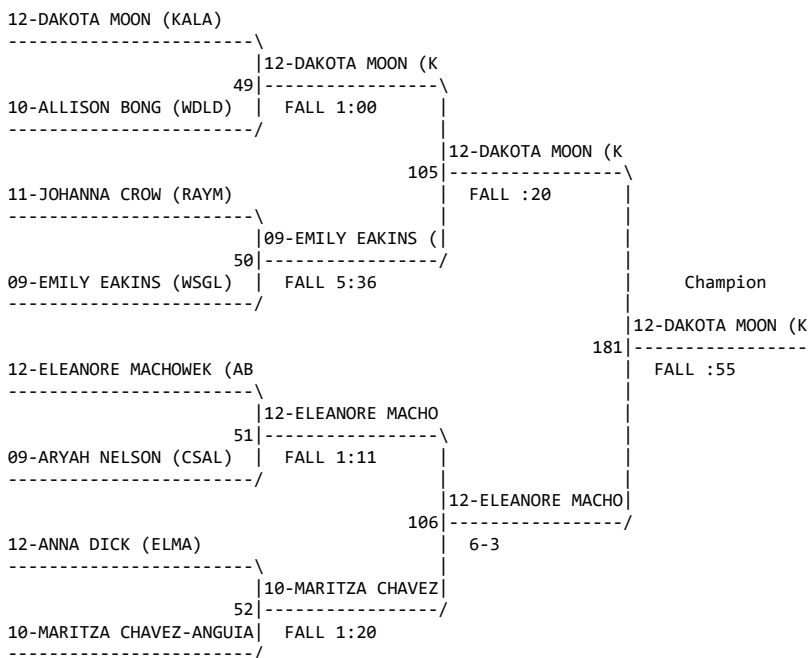

WIAA Girls Region III Tournament (11 Feb 2017)

Weight class : 190