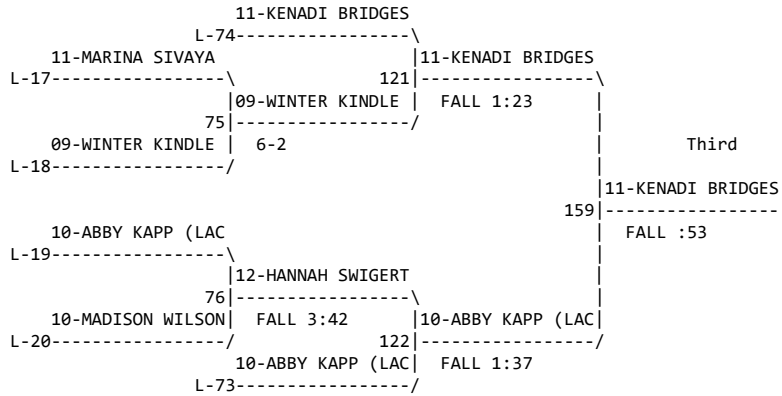

# WIAA Girls Region III Tournament (11 Feb 2017)

Weight class : 115

WIAA Girls Region III Tournament (11 Feb 2017)

Weight class : 120

Champion

Third

09-WINTER KINDLE Fifth

WIAA Girls Region III Tournament (11 Feb 2017)