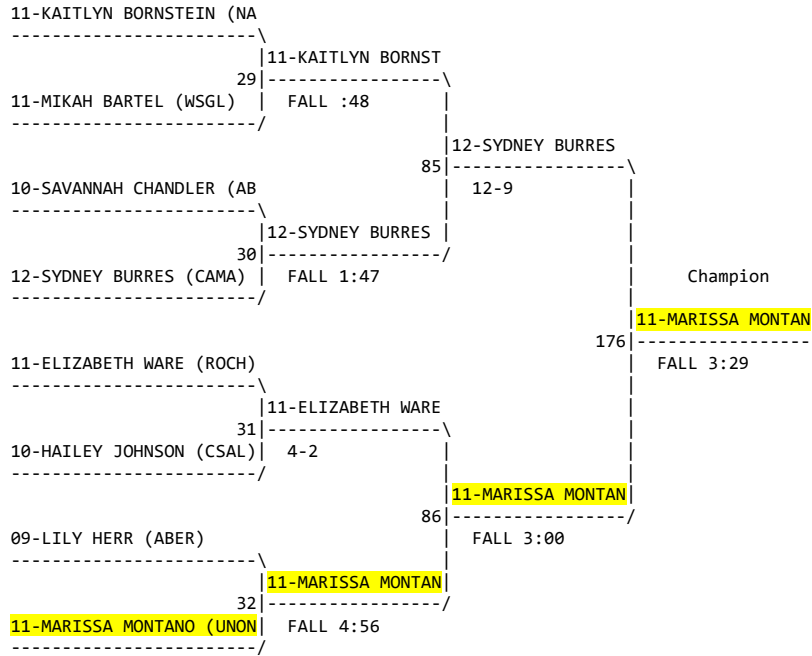

Weight class : 125

WIAA Girls Region III Tournament (11 Feb 2017)

Weight class : 130

Champion

Third

Fifth

WIAA Girls Region III Tournament (11 Feb 2017)

Weight class : 135