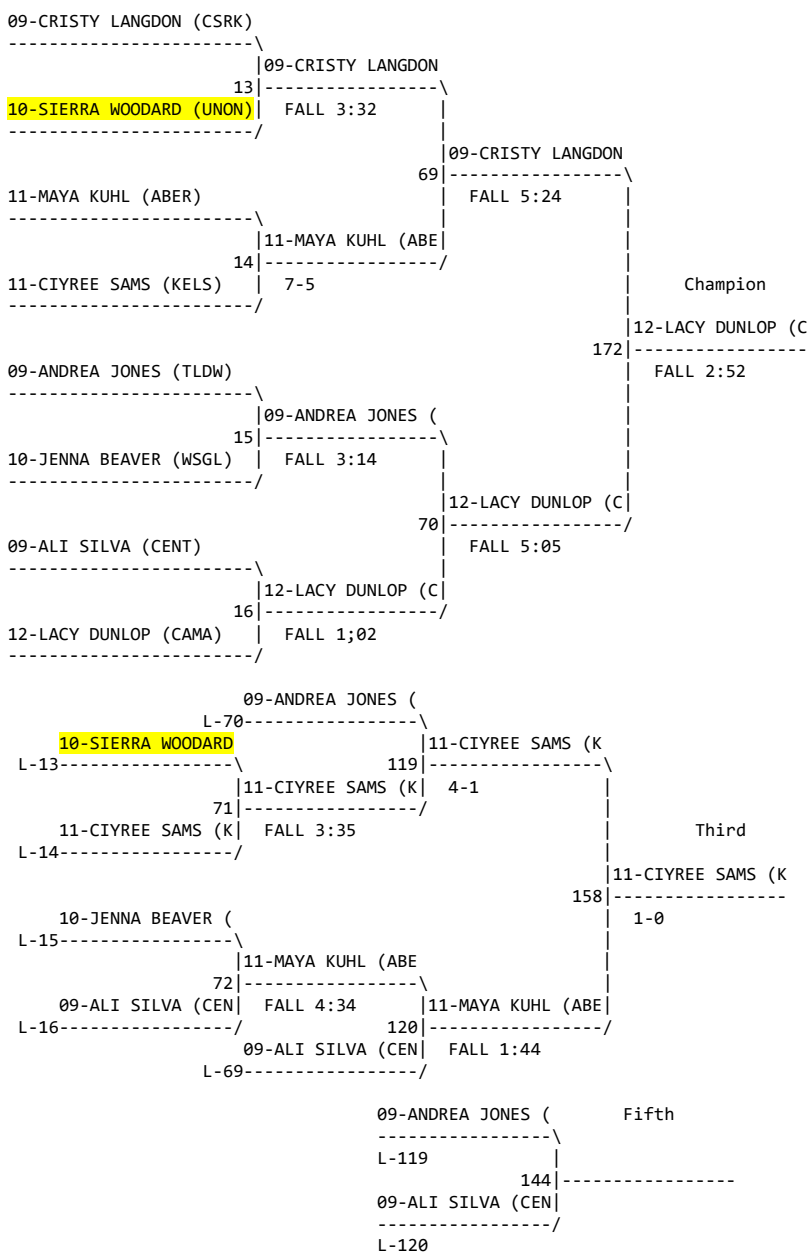

WIAA Girls Region III Tournament (11 Feb 2017)

Weight class : 115