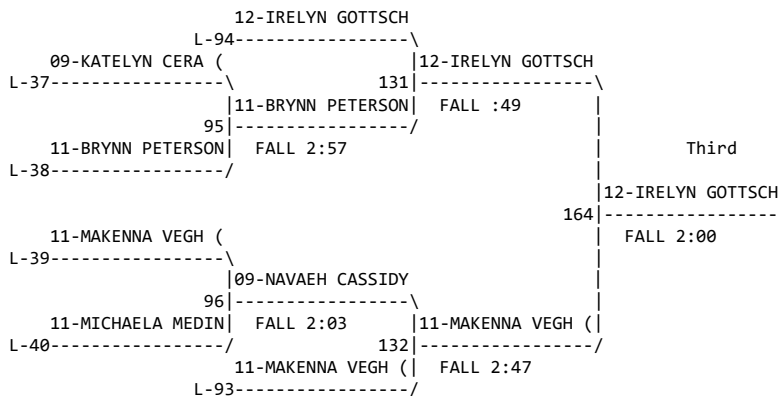

WIAA Girls Region III Tournament (11 Feb 2017)

Weight class : 145

Champion

Third

Fifth