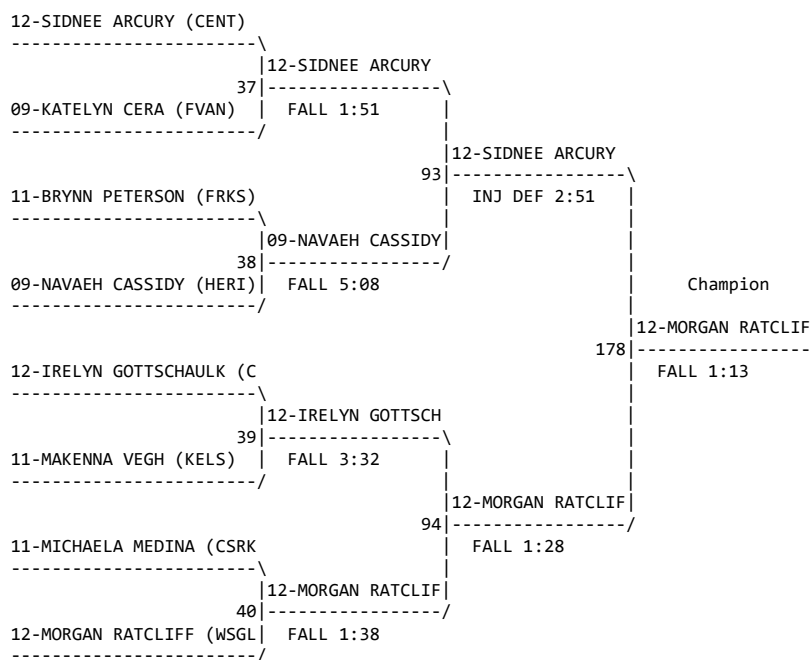

```

Third

10-SADEE HUCKLEBE Fifth

```

-----\
L-129 |
-----|-----
149 |
-----/
12-LILLIAN PETERS |
-----/
L-130

```

WIAA Girls Region III Tournament (11 Feb 2017)

Weight class : 145