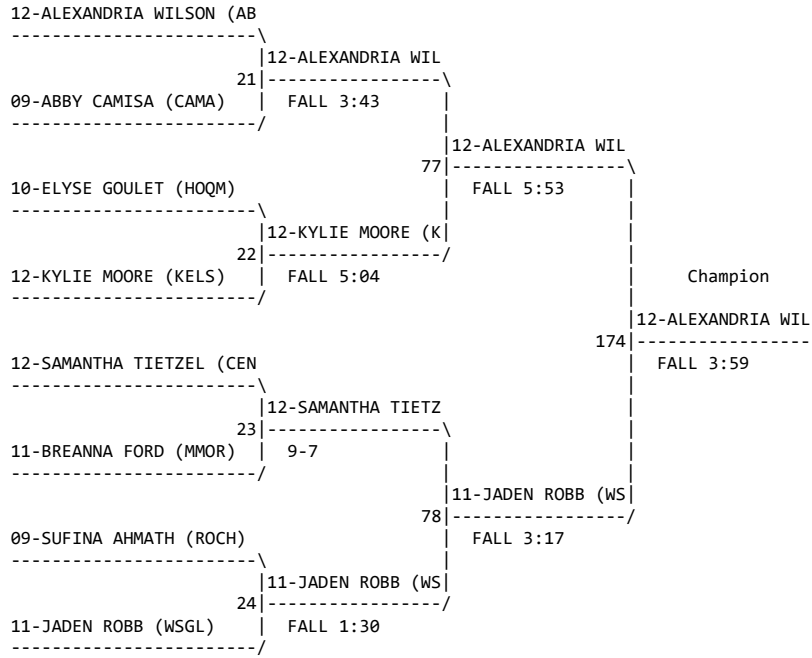

WIAA Girls Region III Tournament (11 Feb 2017)

Weight class : 125