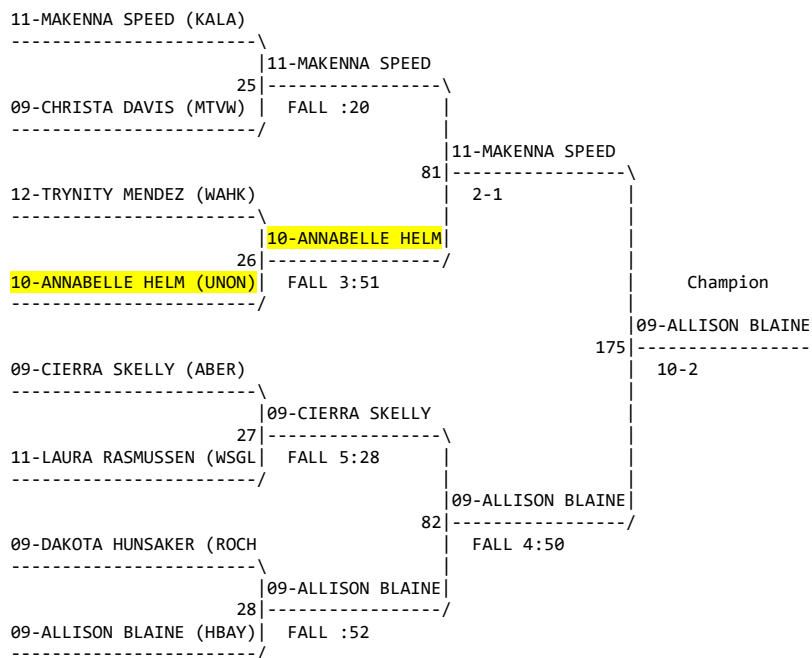

WIAA Girls Region III Tournament (11 Feb 2017)

Weight class : 130

Champion