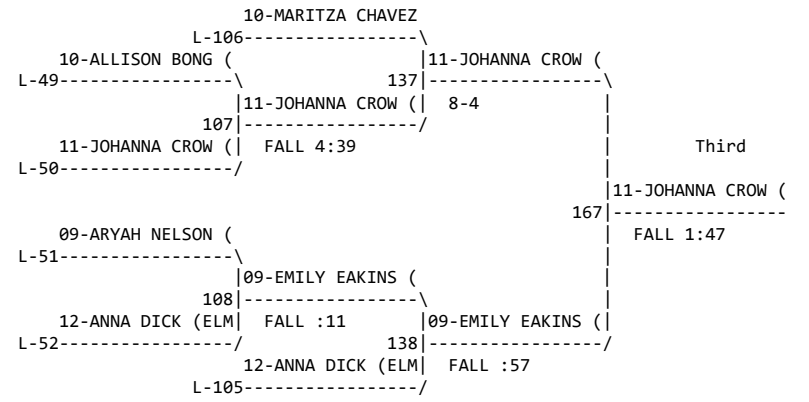

WIAA Girls Region III Tournament (11 Feb 2017)

Weight class : 190