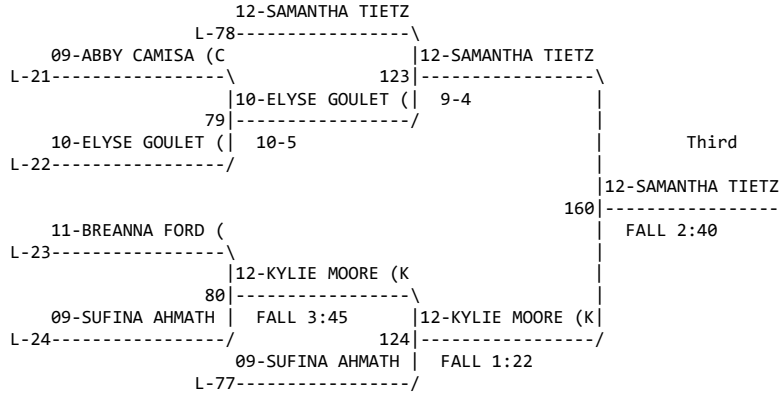

WIAA Girls Region III Tournament (11 Feb 2017)

Weight class : 125