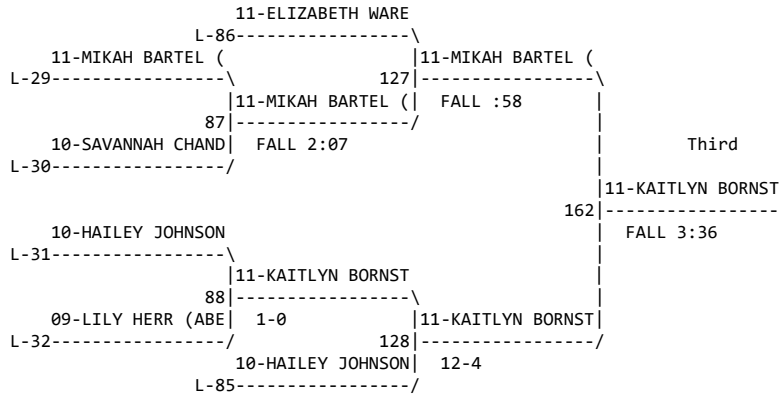

Third

11-ELIZABETH WARE Fifth