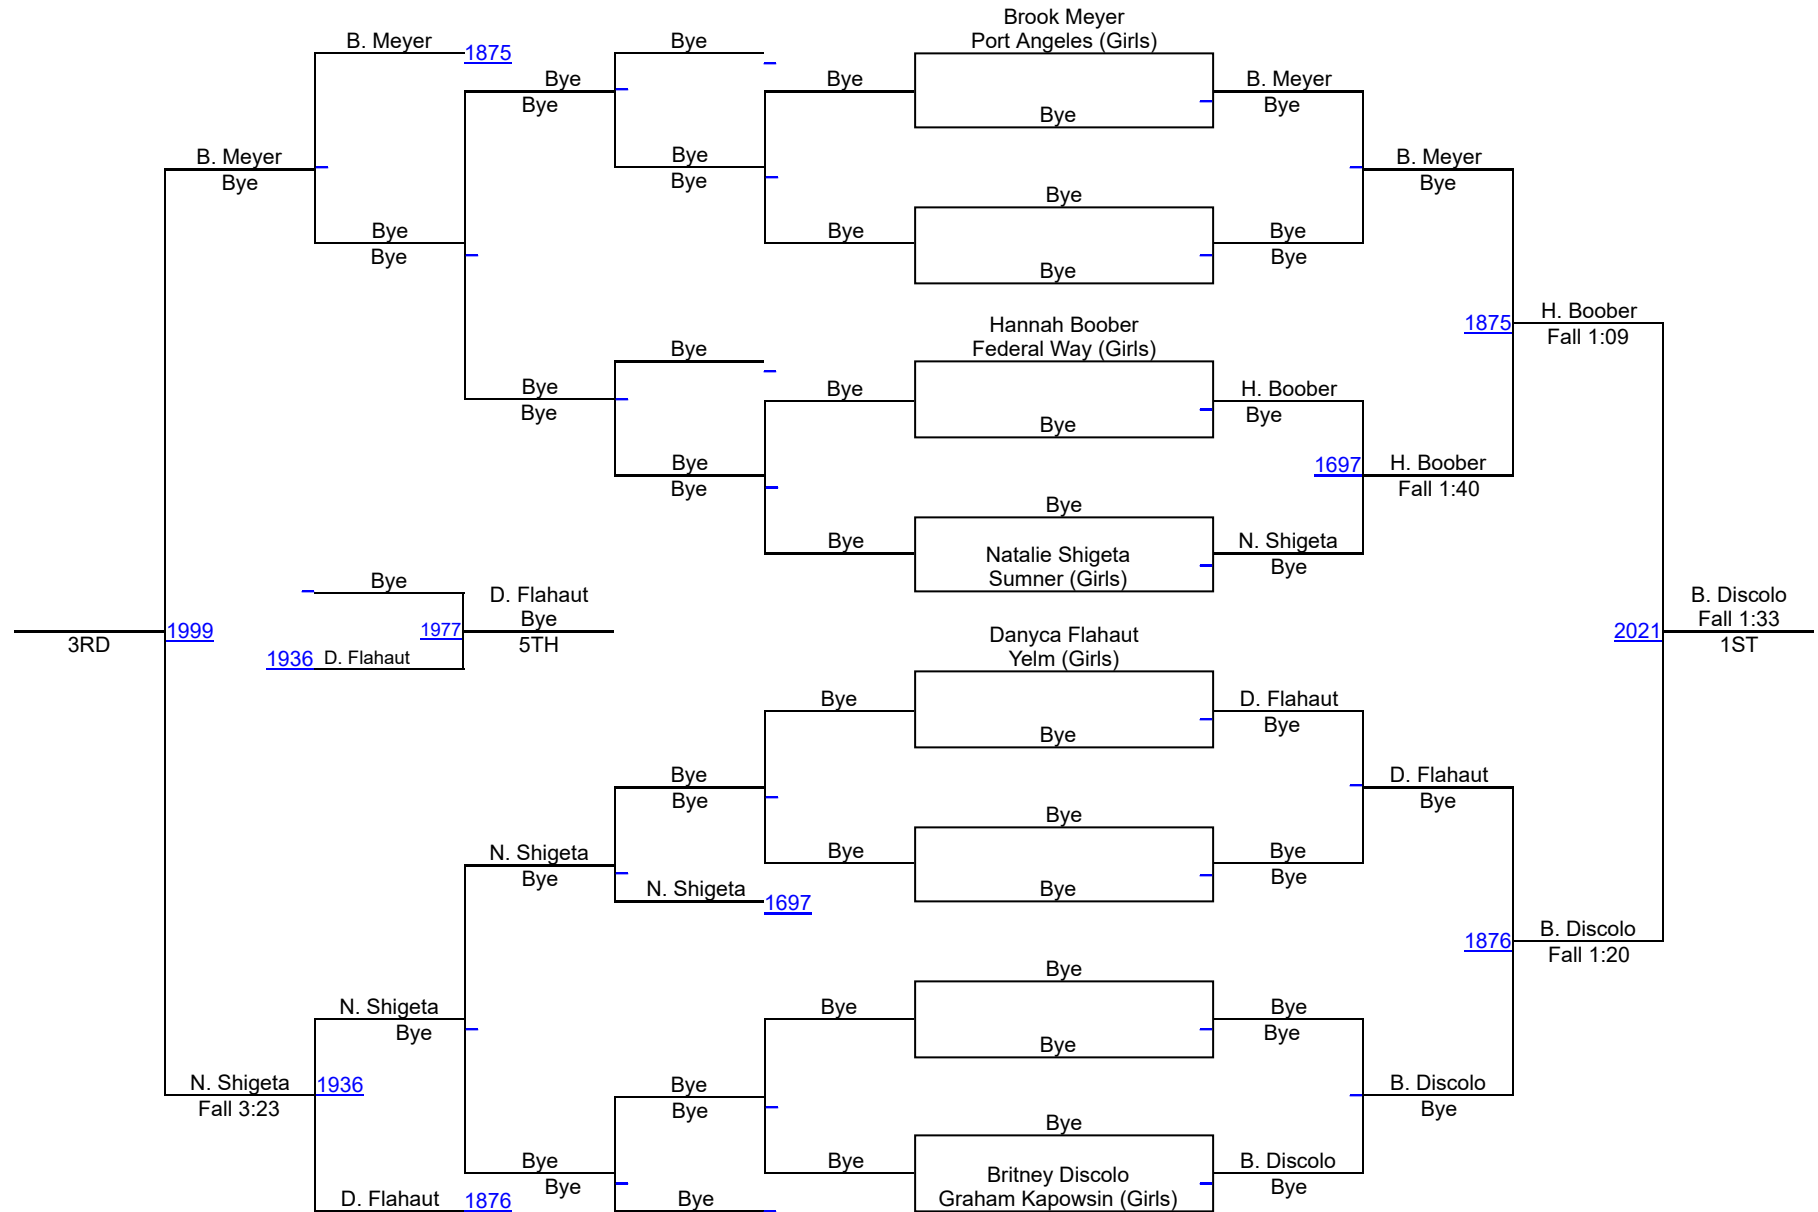

HammerHead Invitational 2017

Female 135B