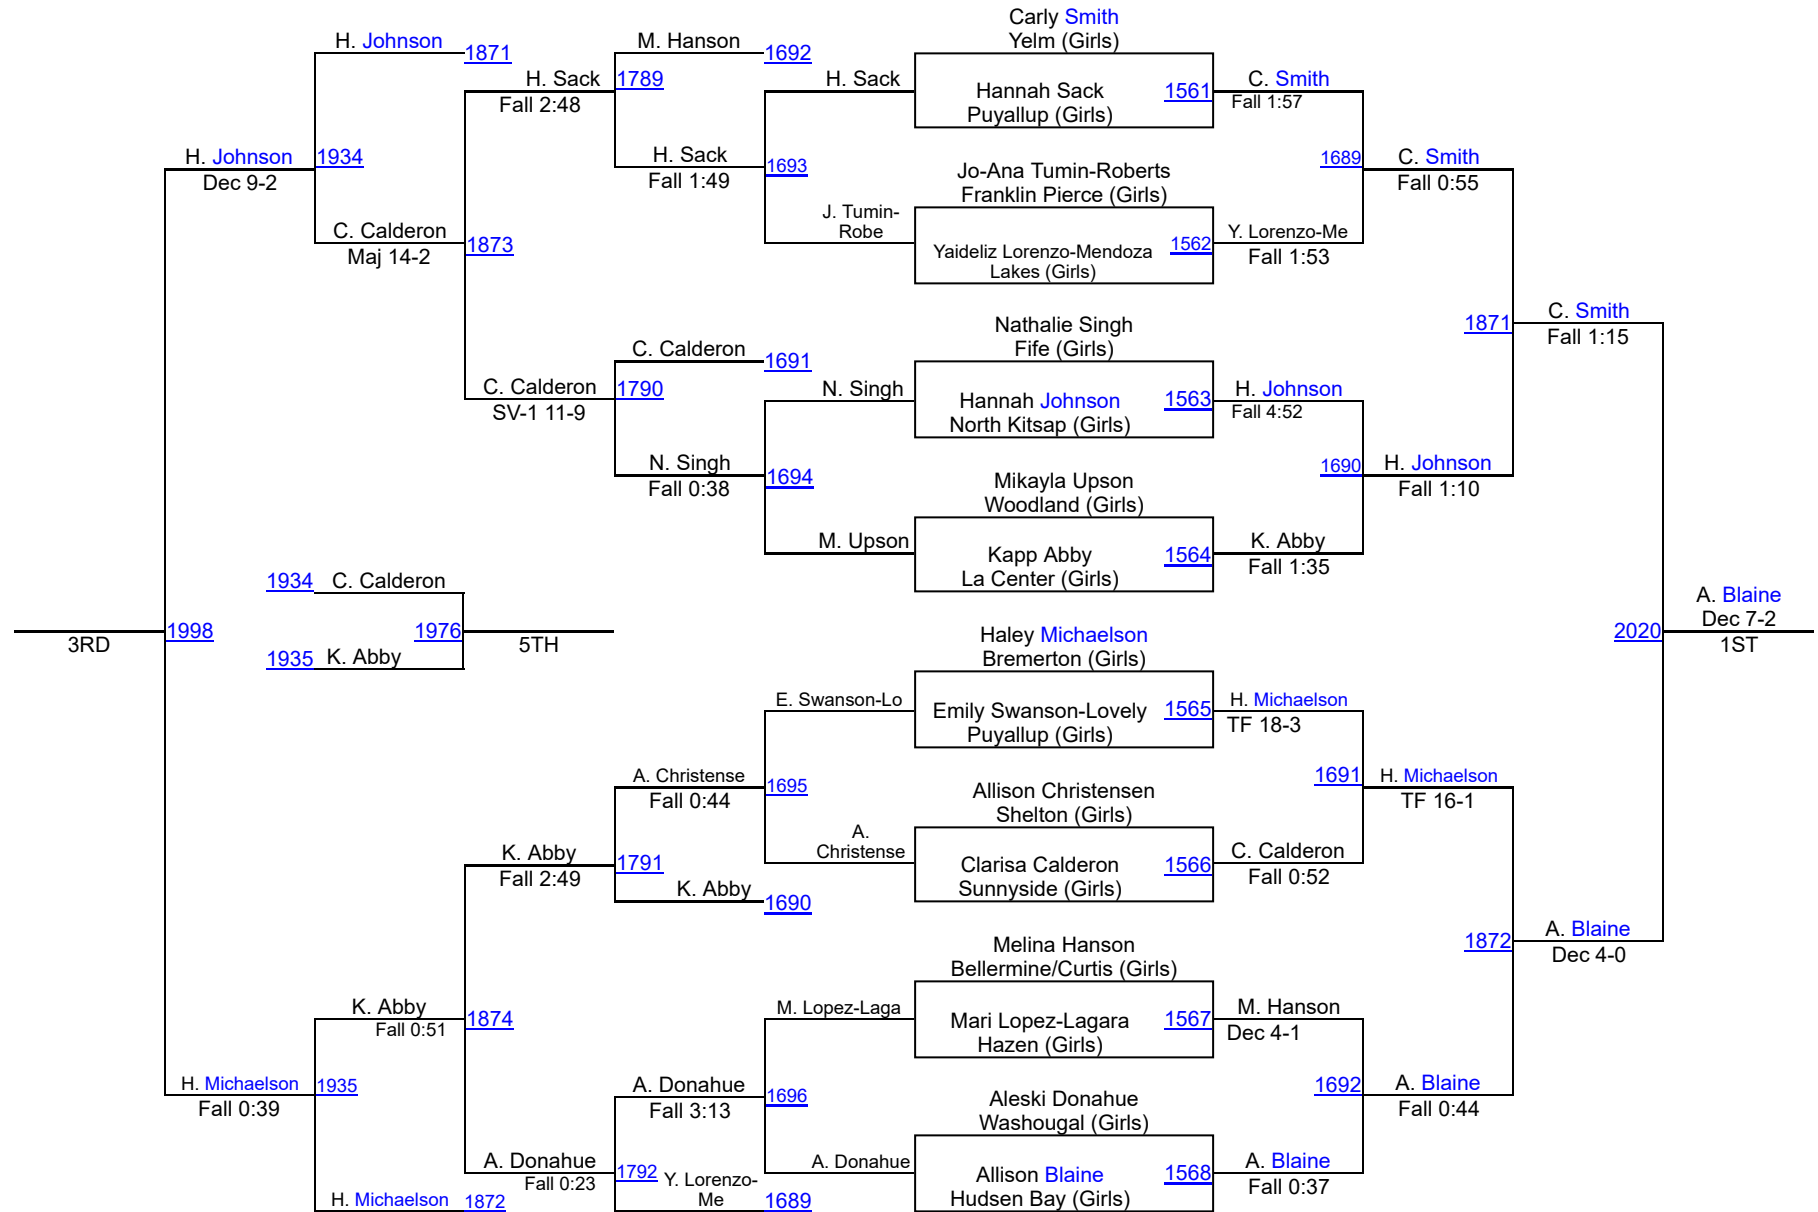

HammerHead Invitational 2017

Female 135