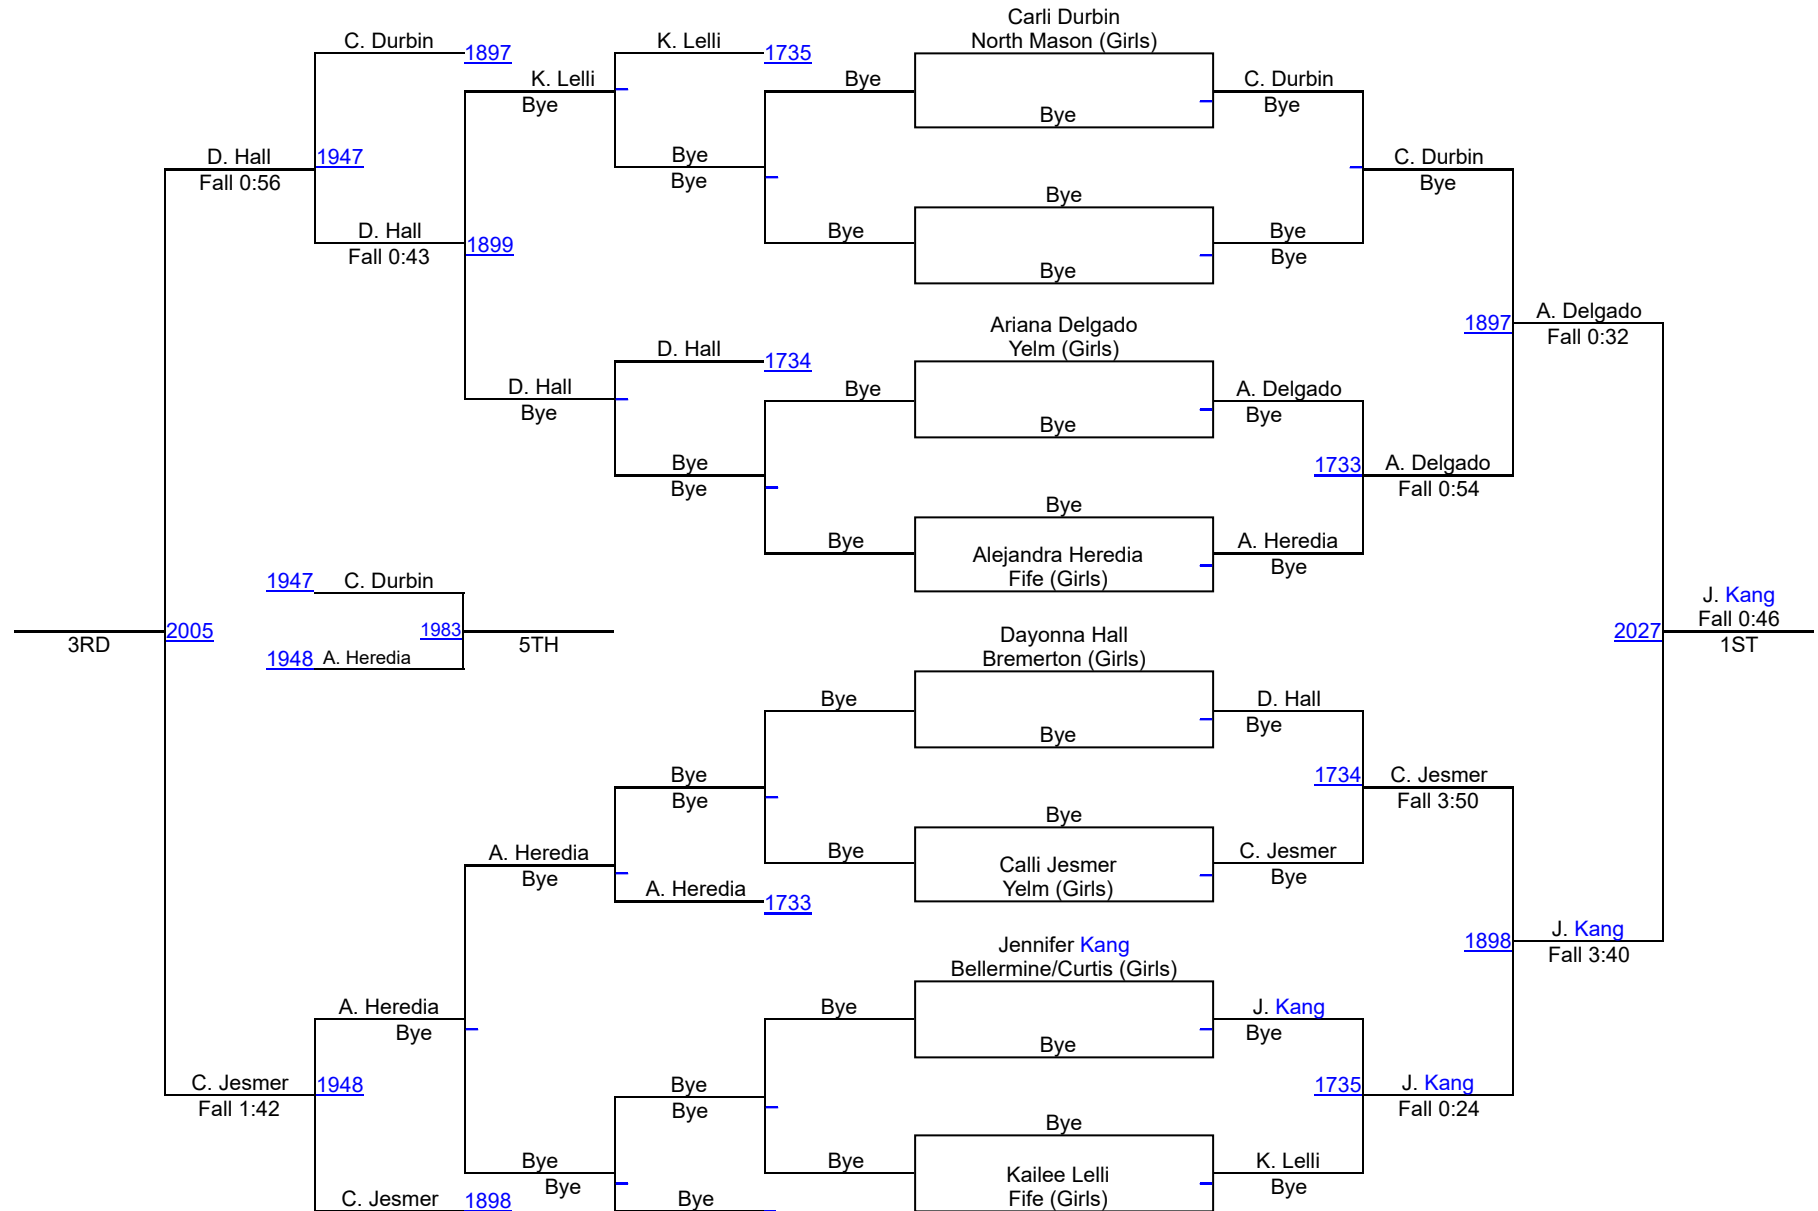

HammerHead Invitational 2017

Female 170B