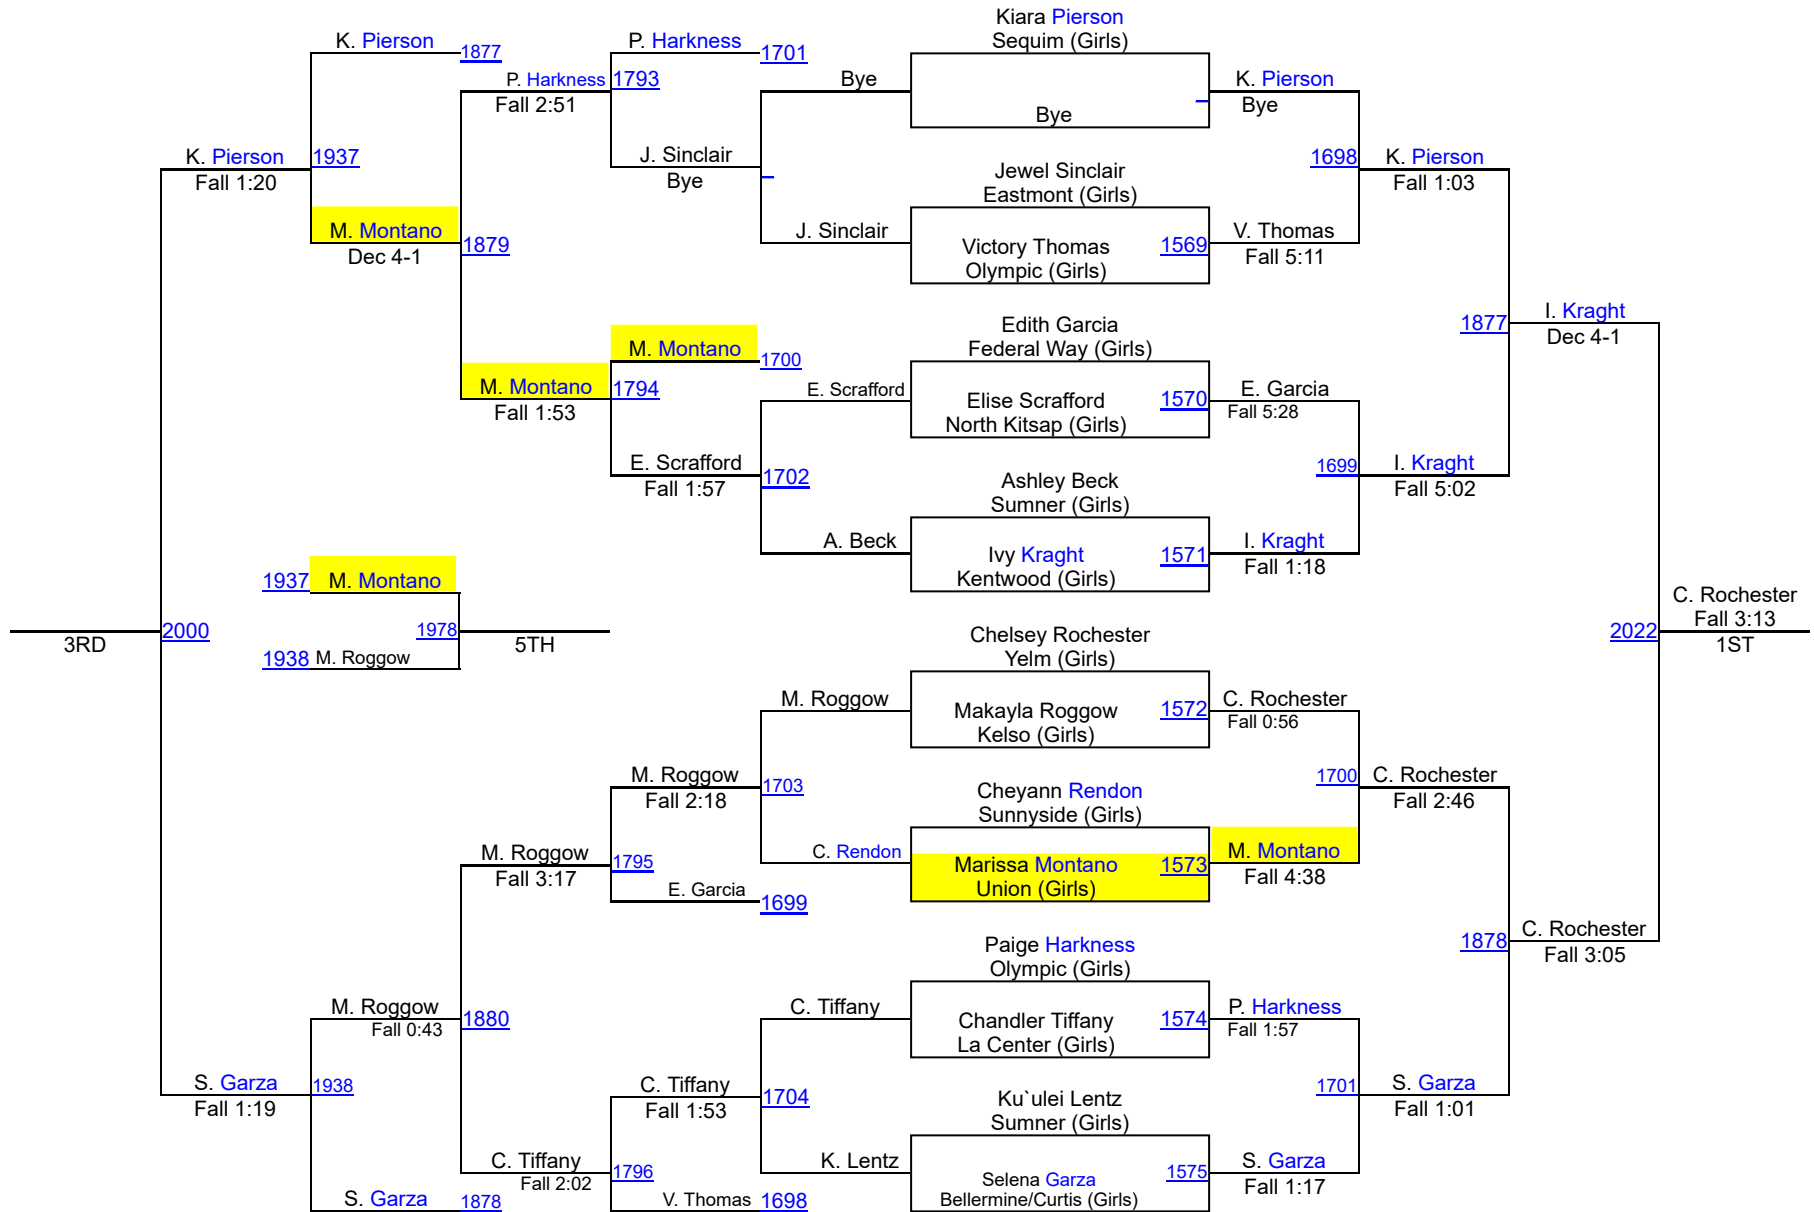

HammerHead Invitational 2017

Female 140