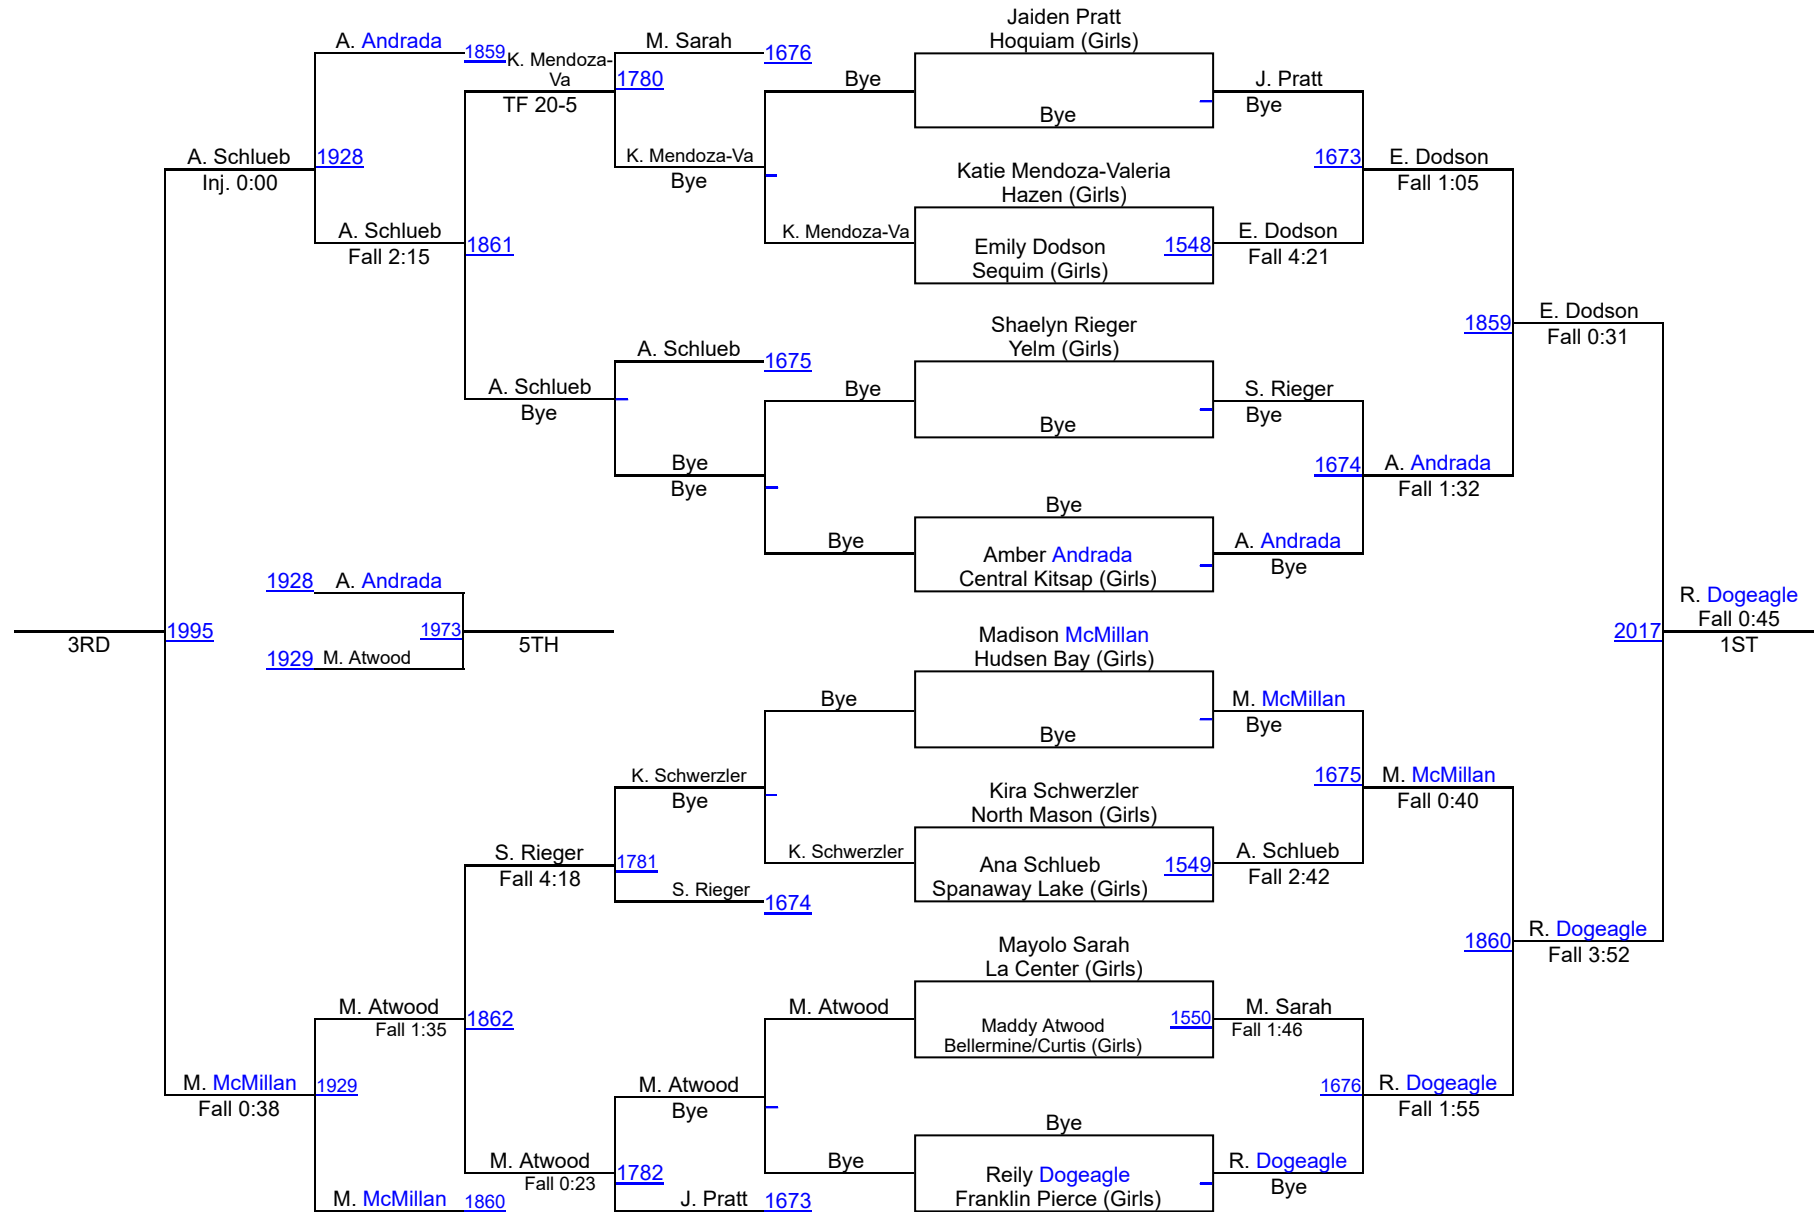

HammerHead Invitational 2017

Female 125B