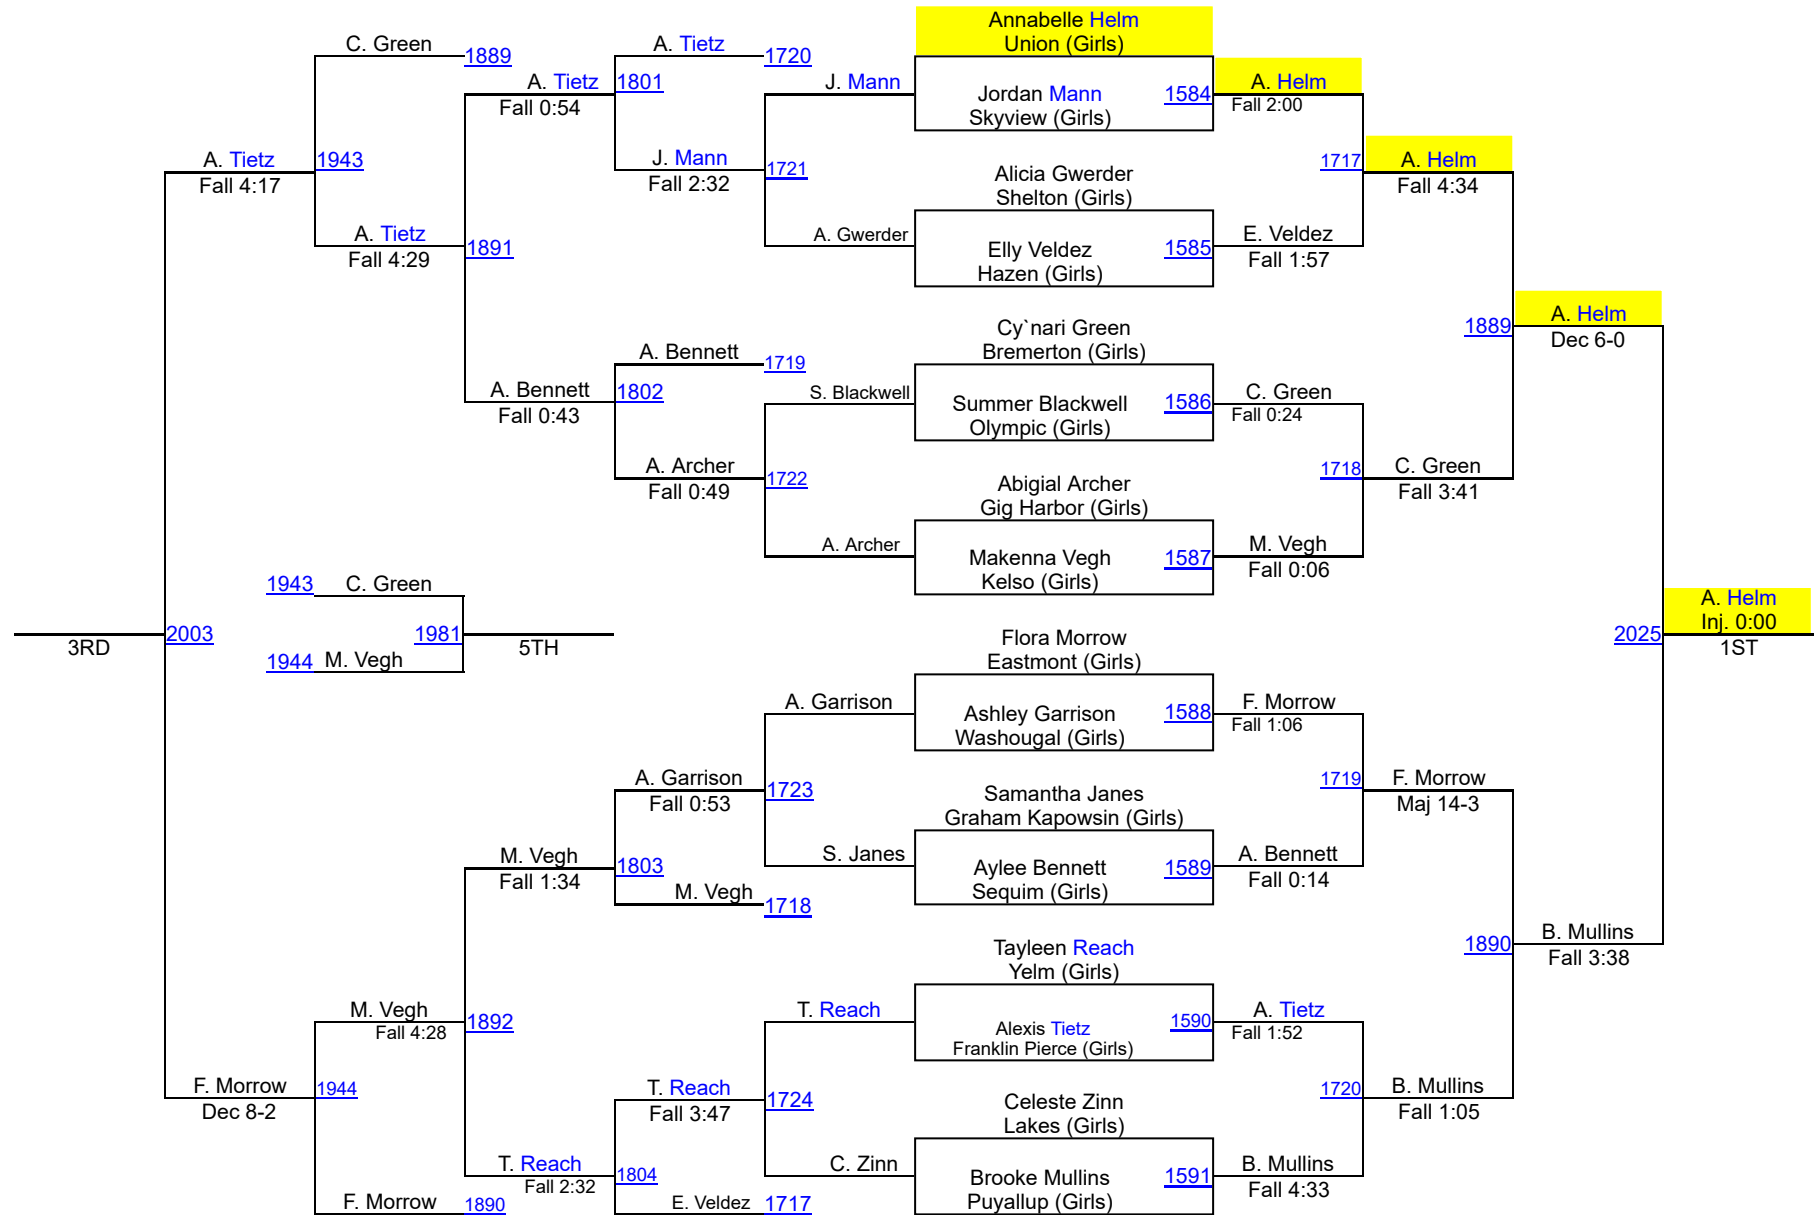

HammerHead Invitational 2017

Female 155