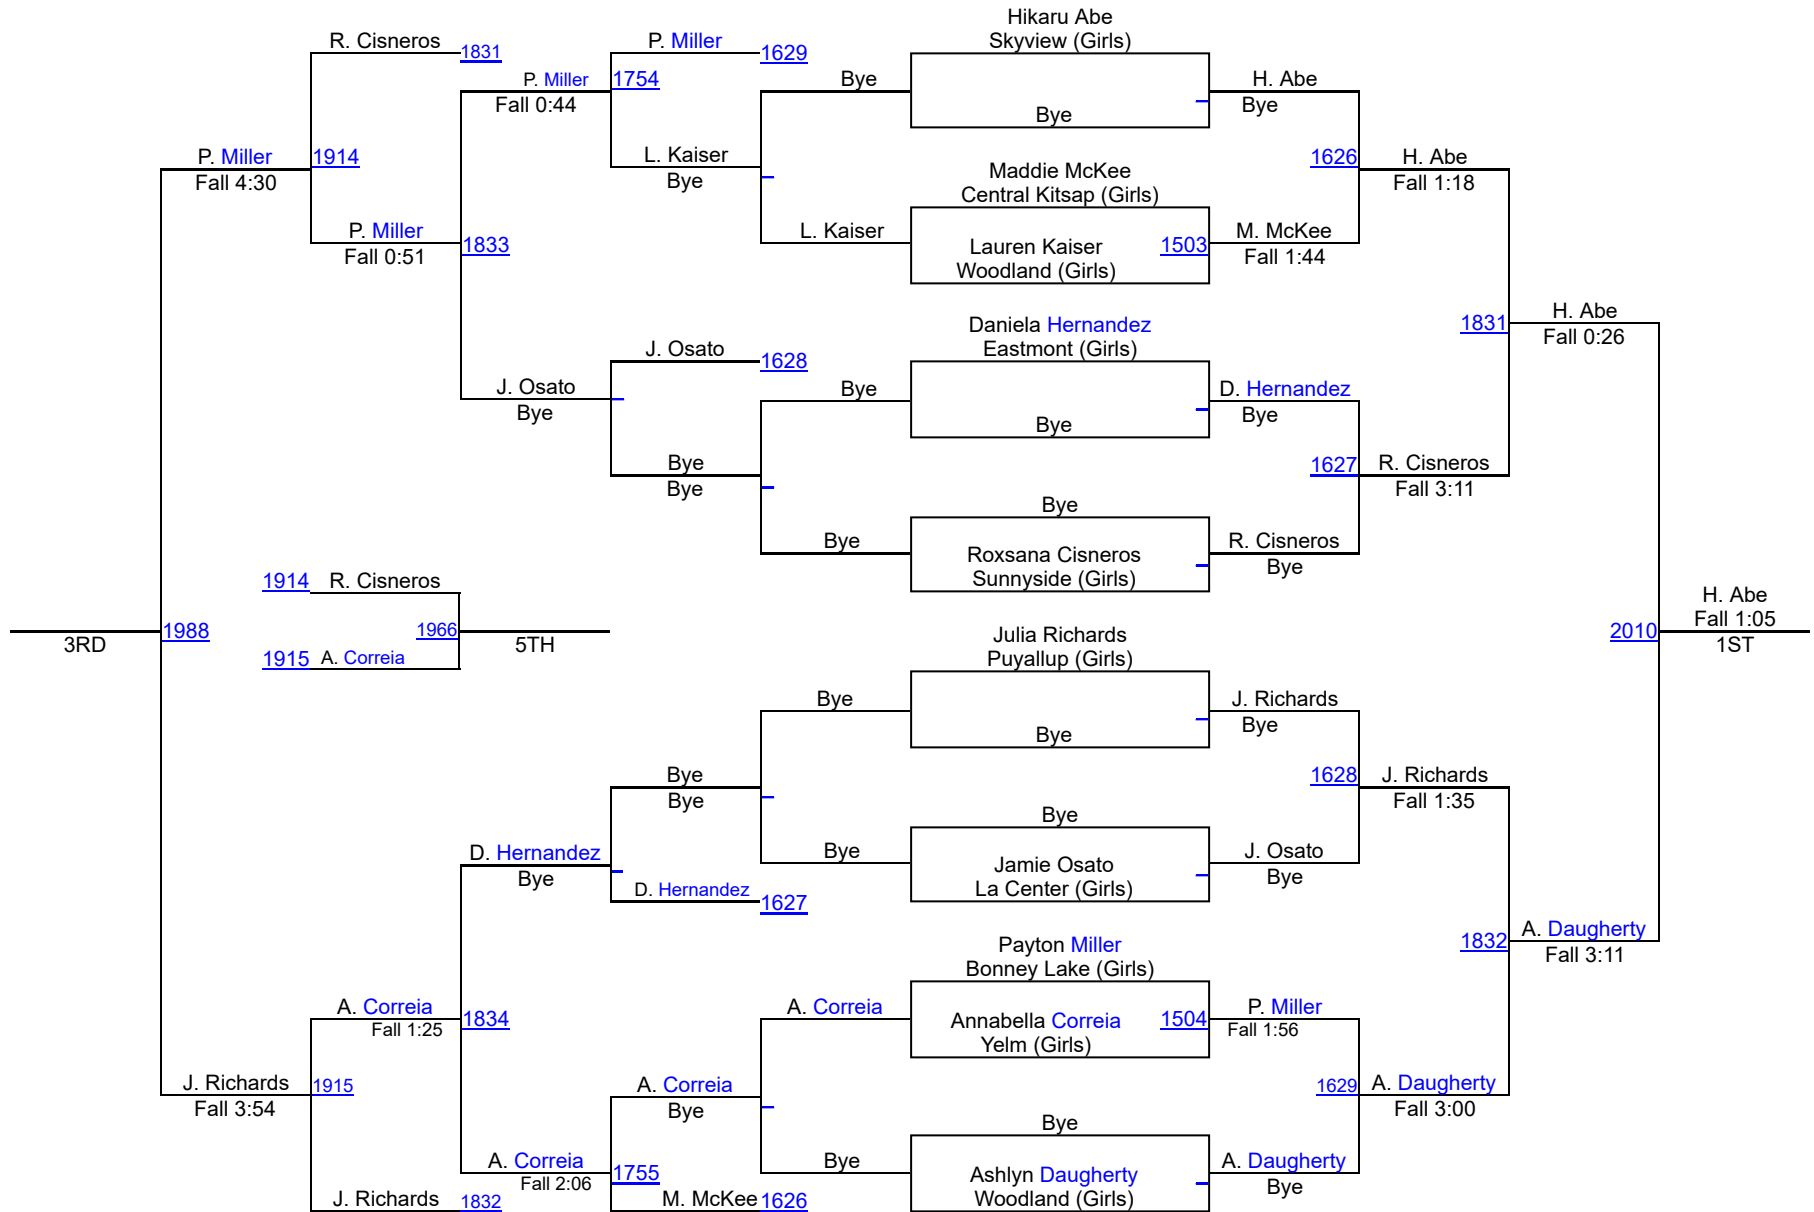

HammerHead Invitational 2017

Female 105