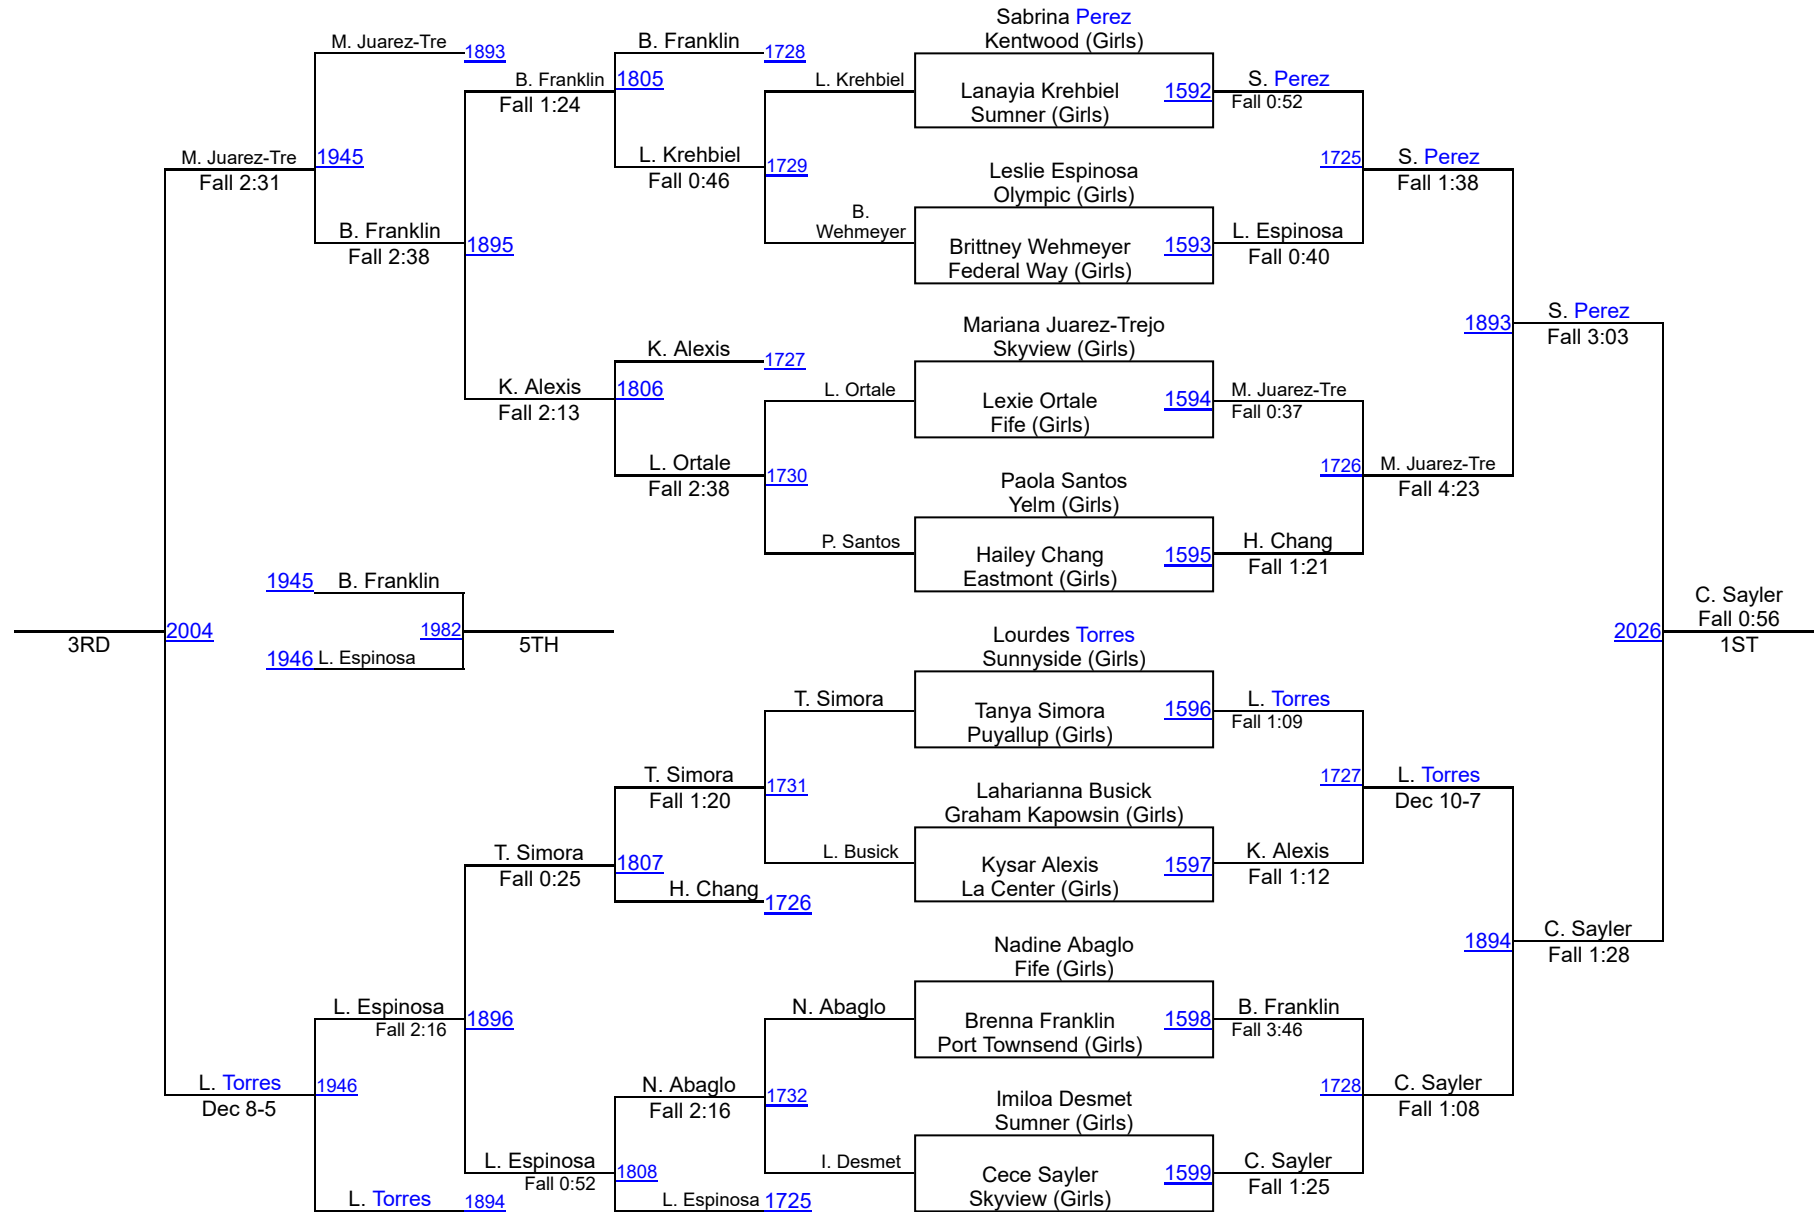

HammerHead Invitational 2017

Female 170