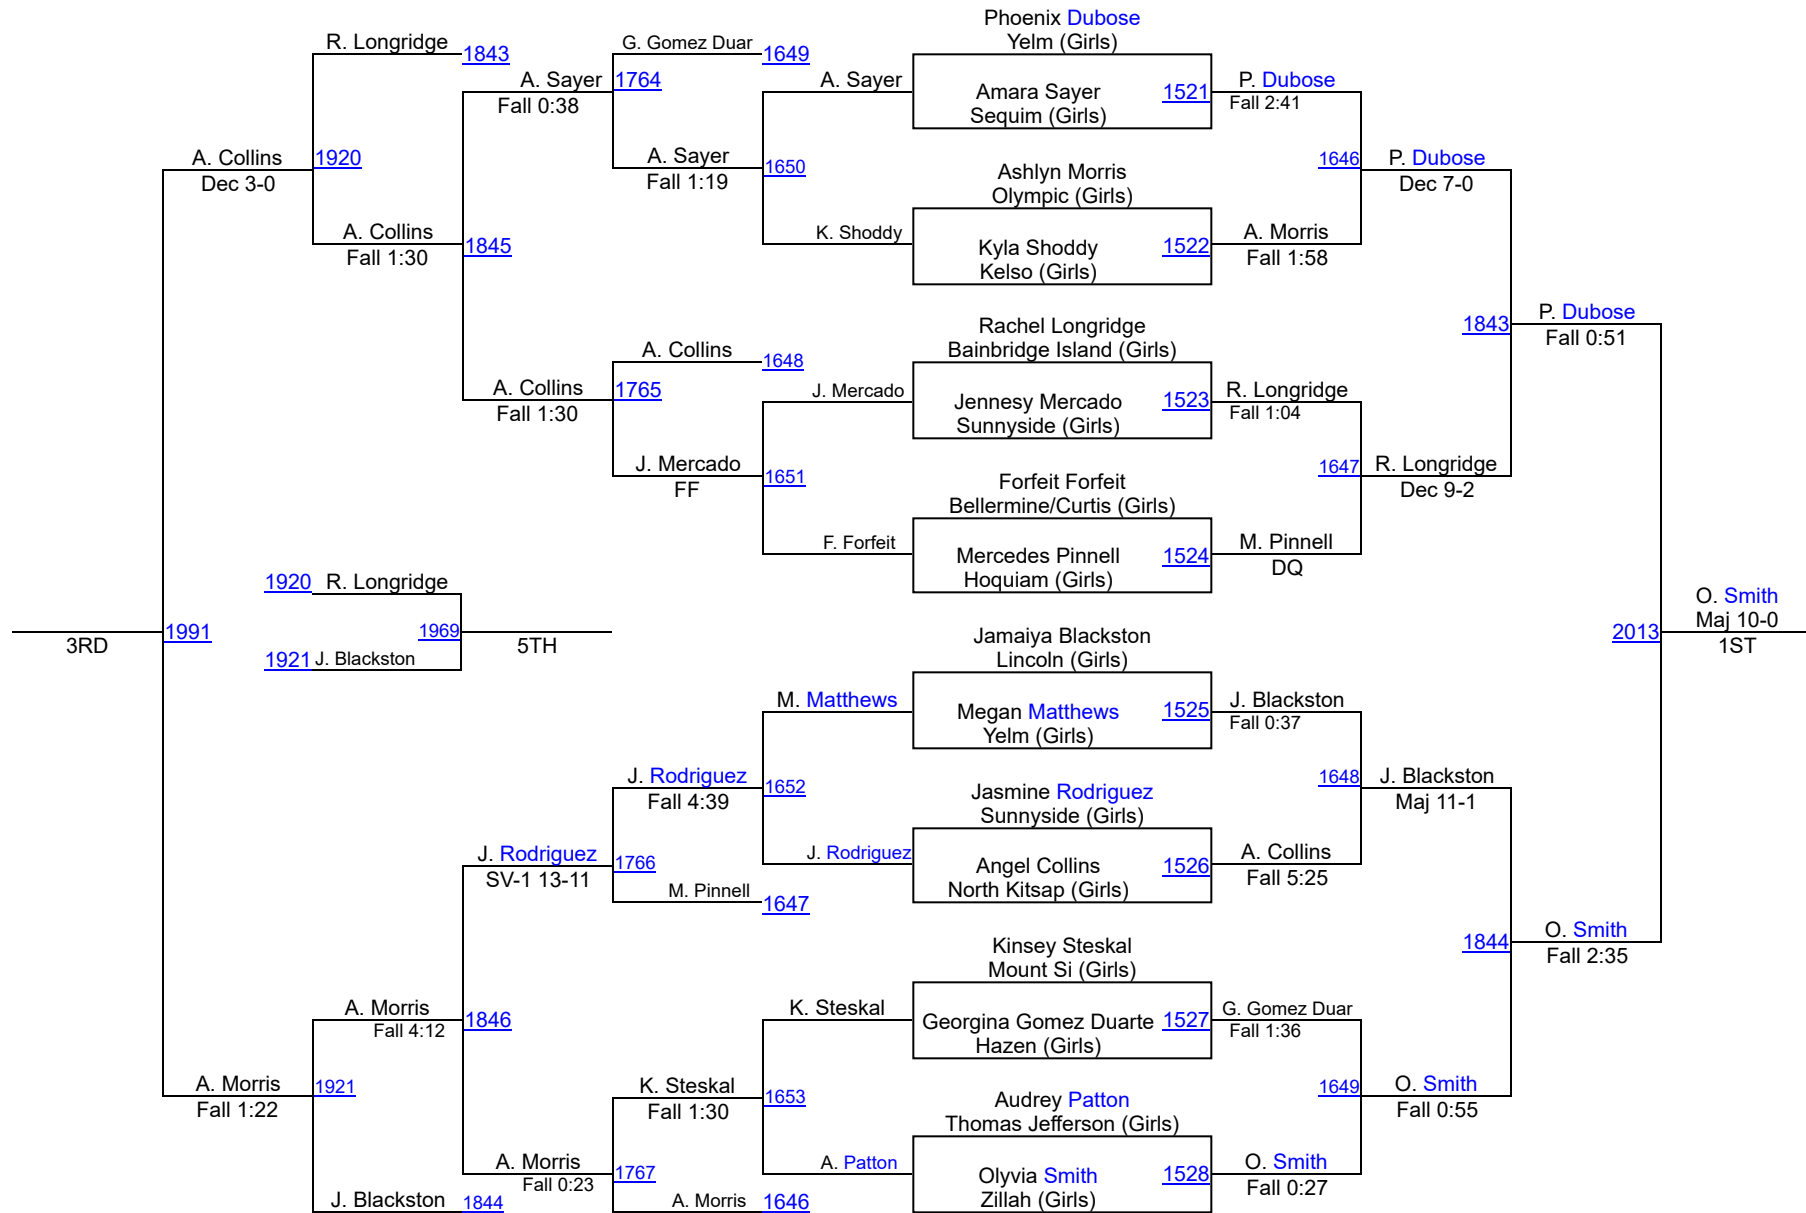

HammerHead Invitational 2017

Female 120