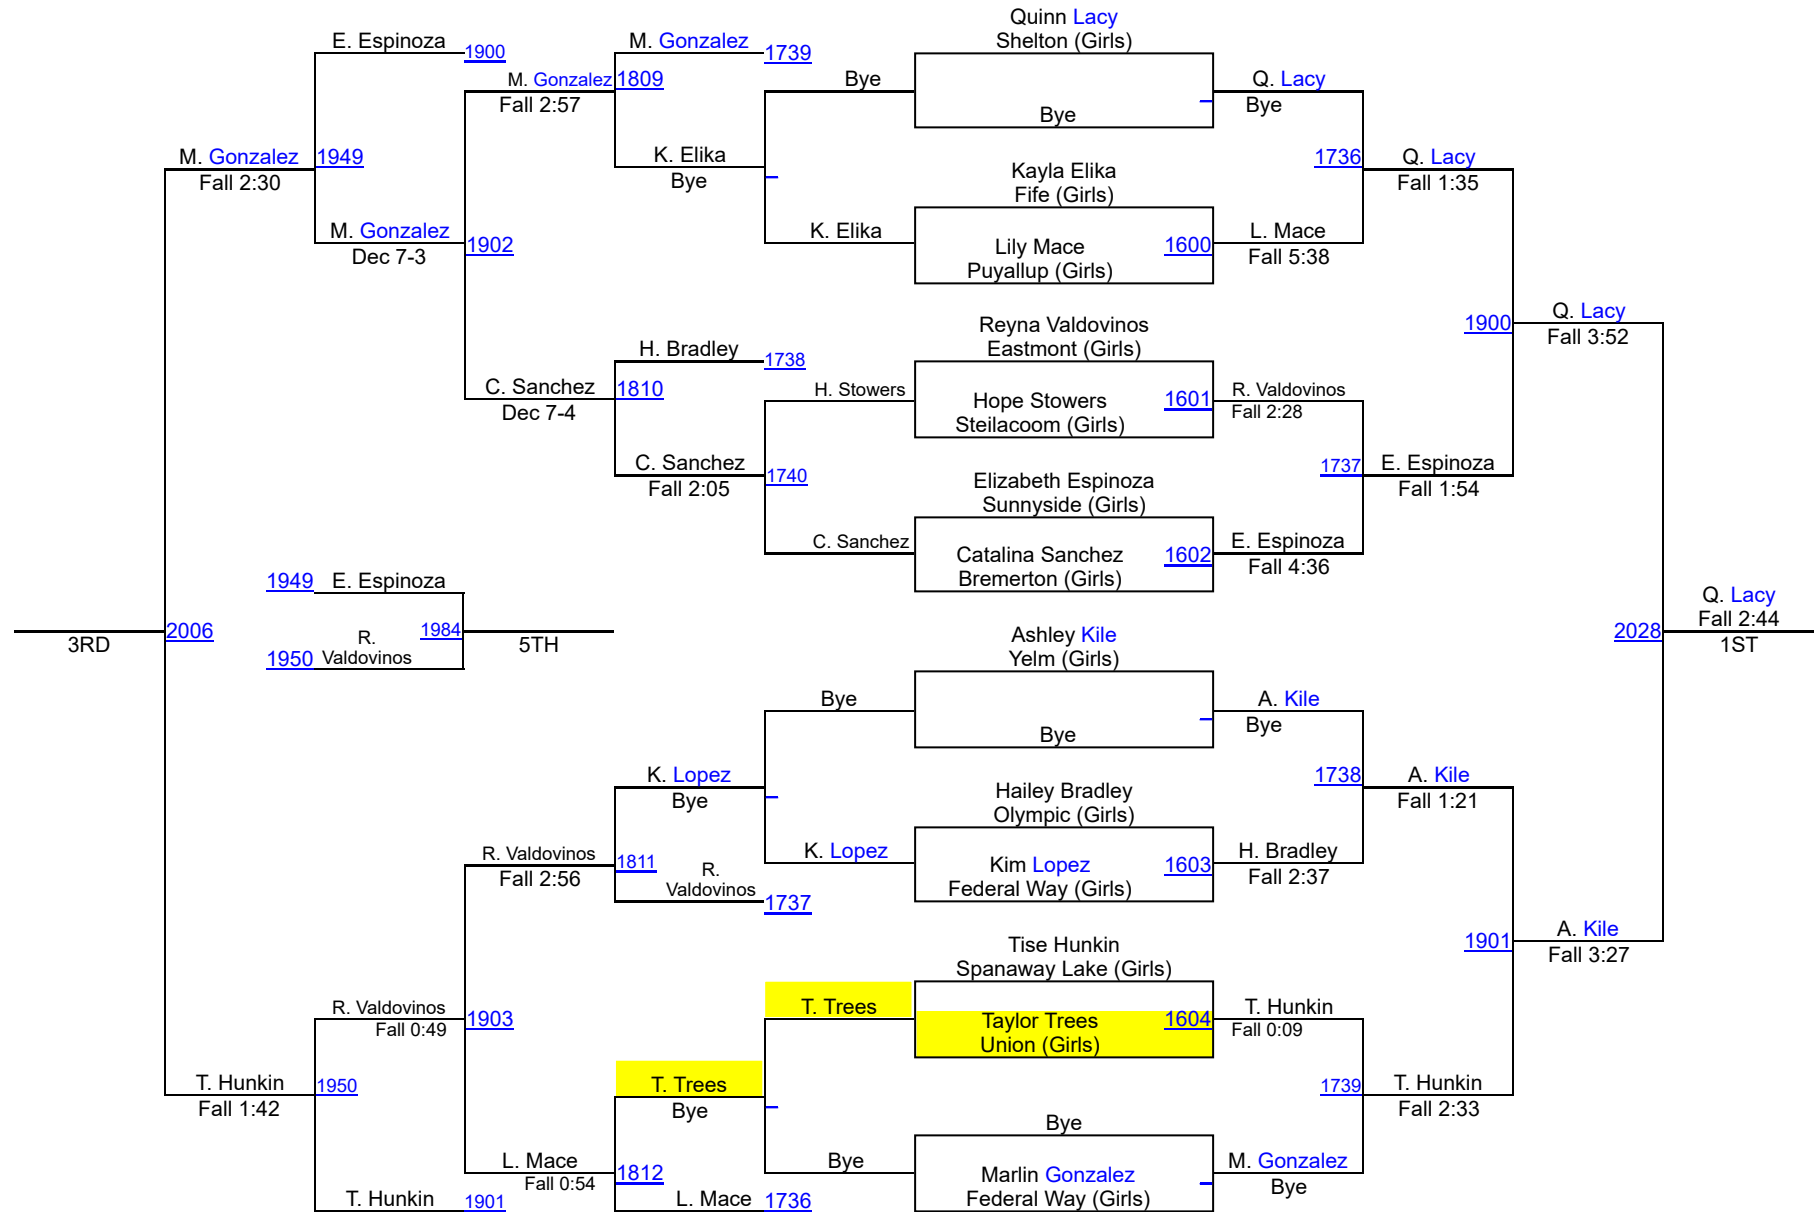

HammerHead Invitational 2017

Female 190