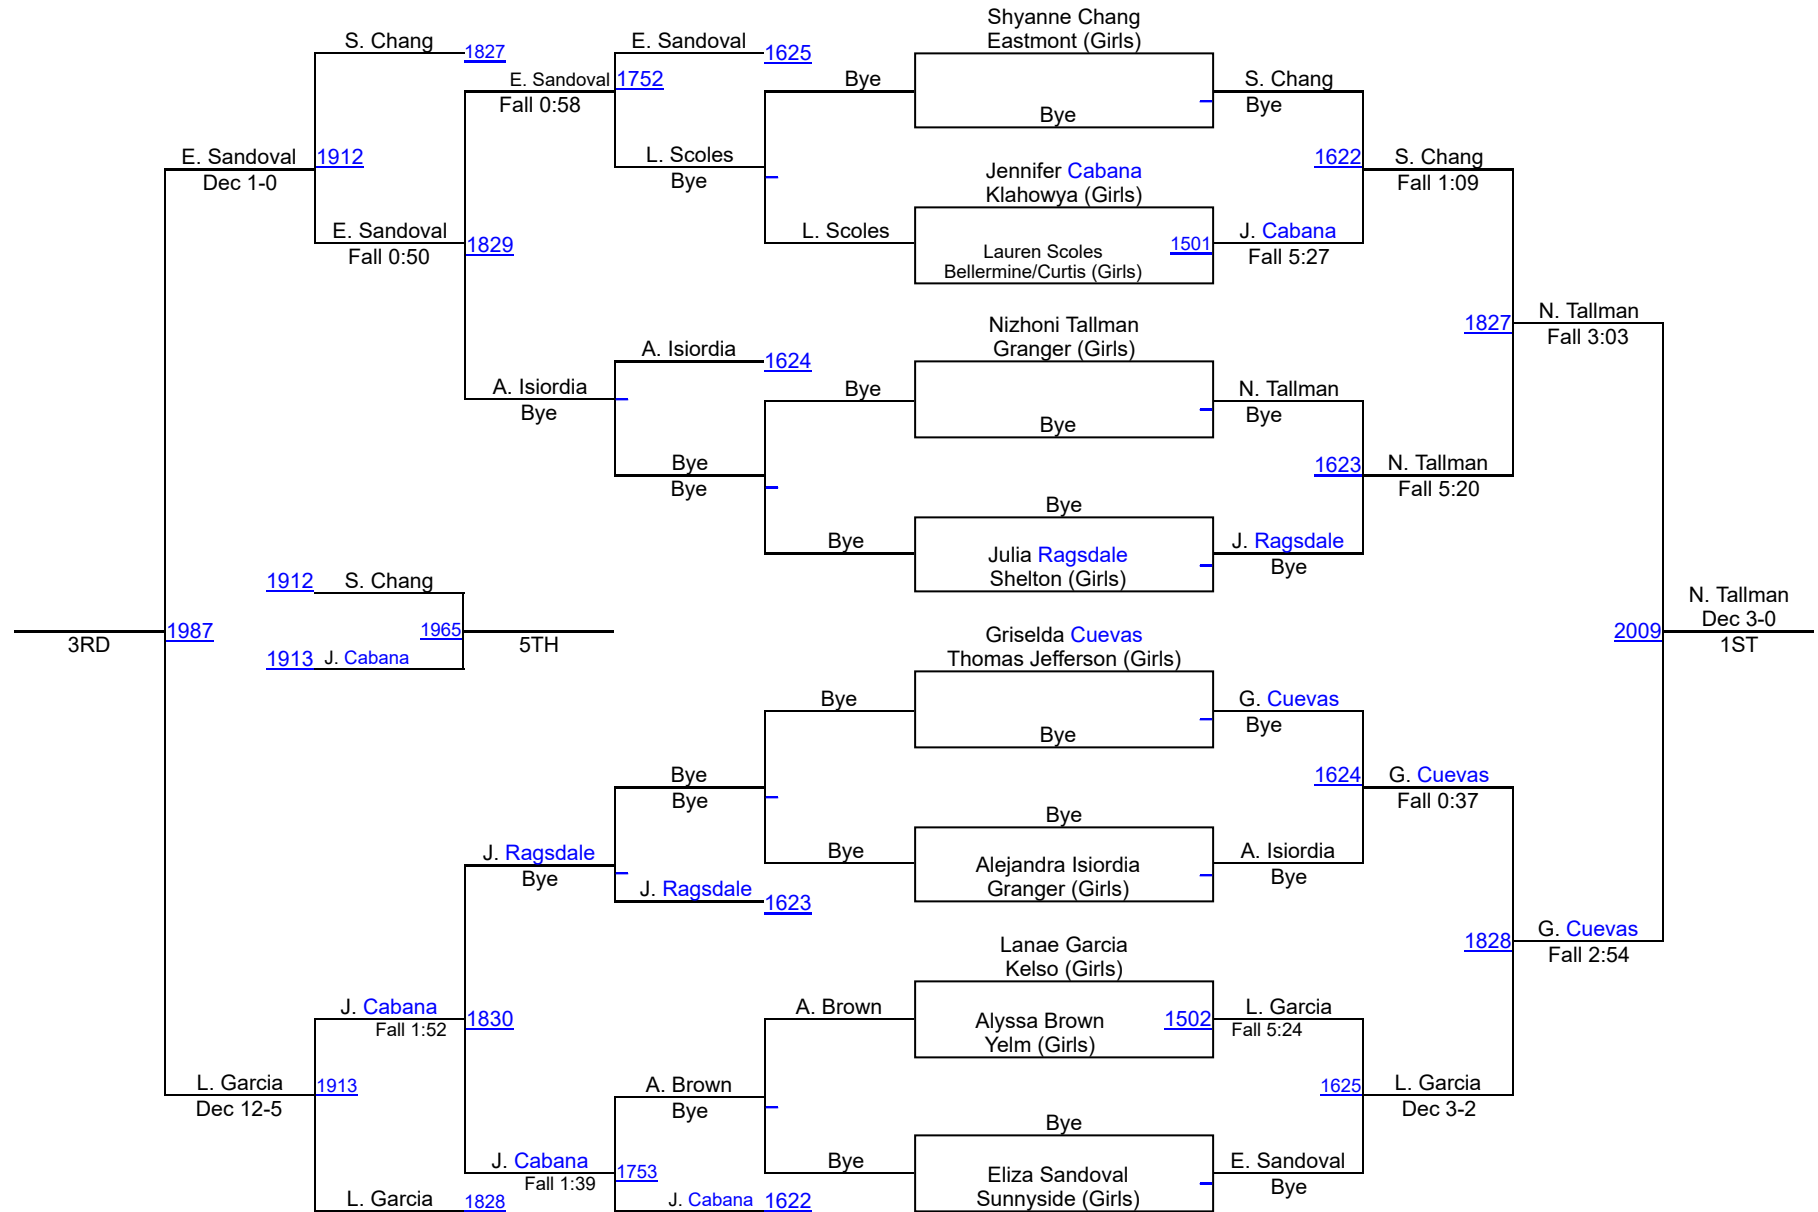

HammerHead Invitational 2017

Female 100