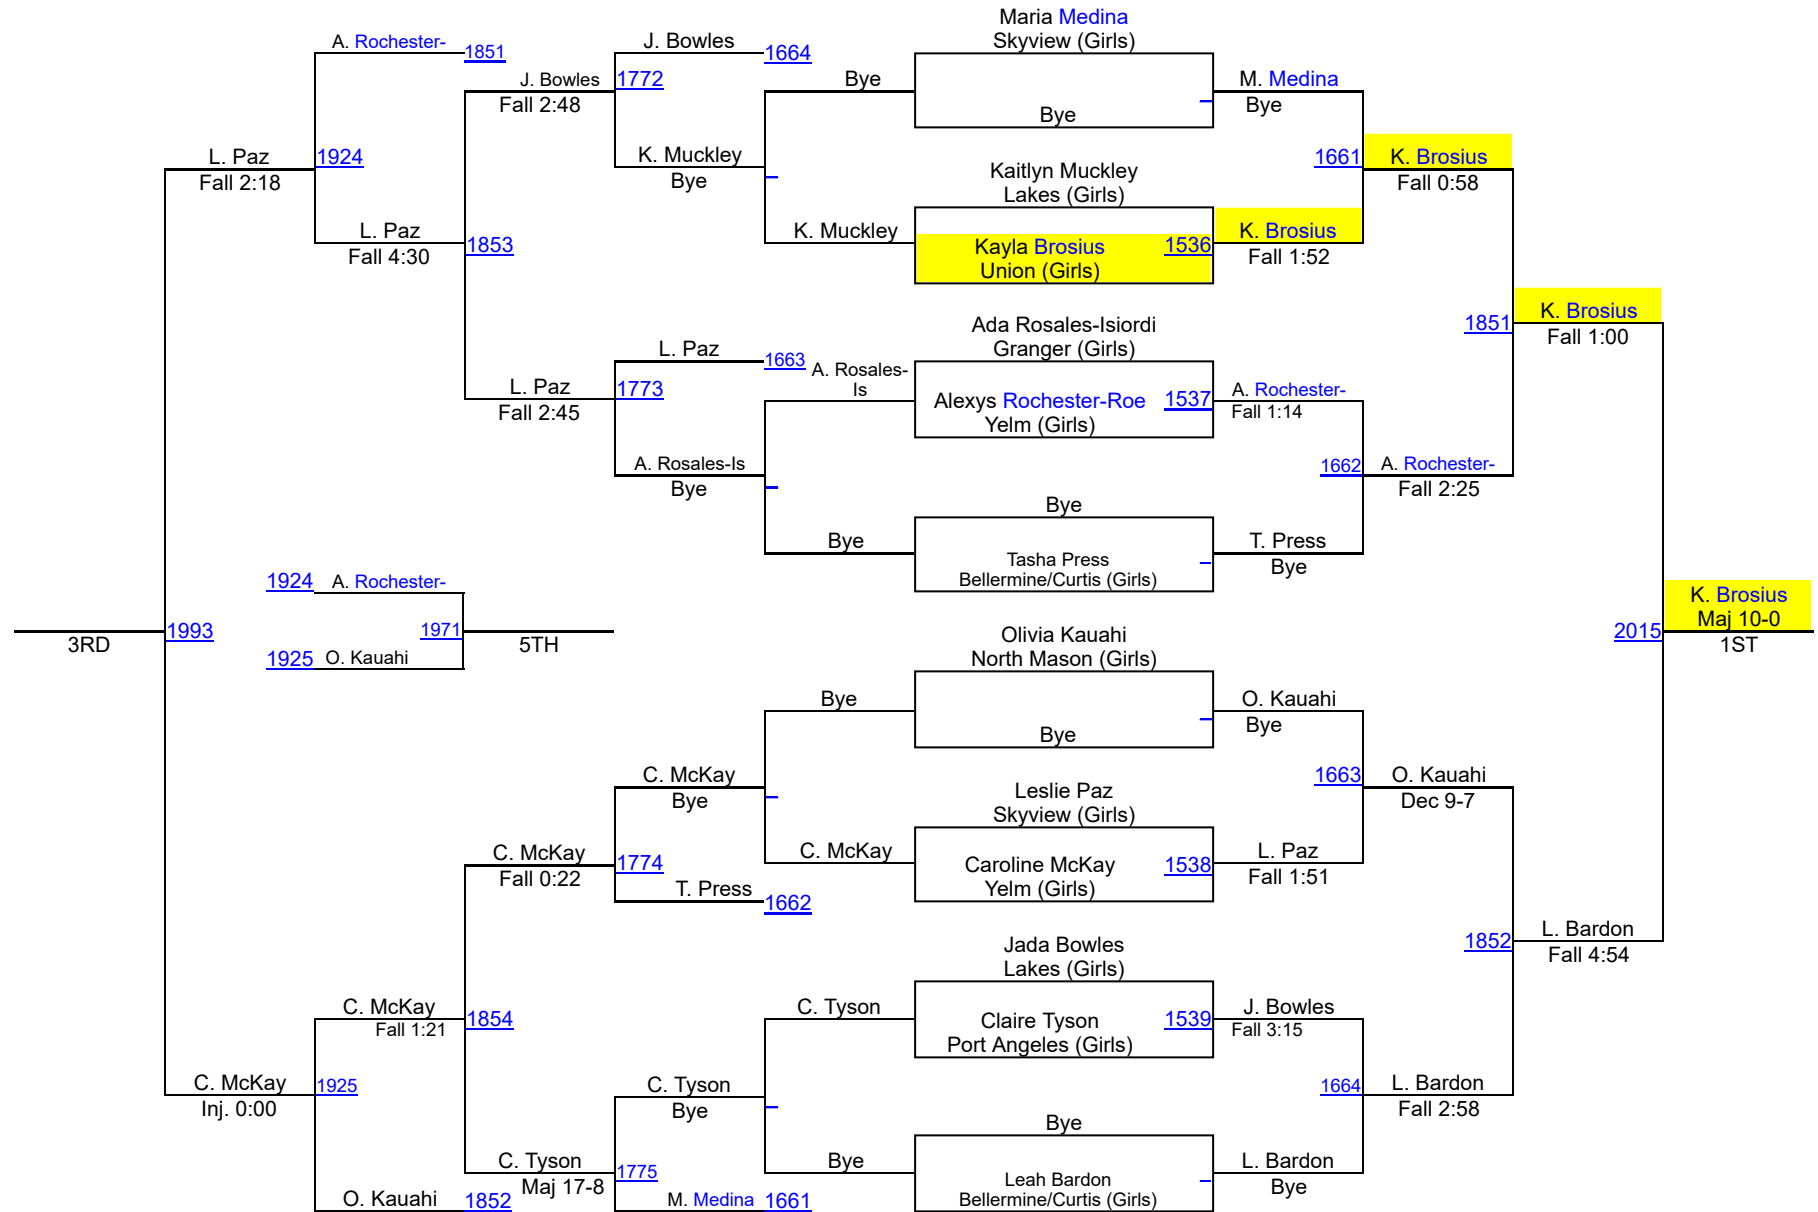

HammerHead Invitational 2017

Female 120-125C