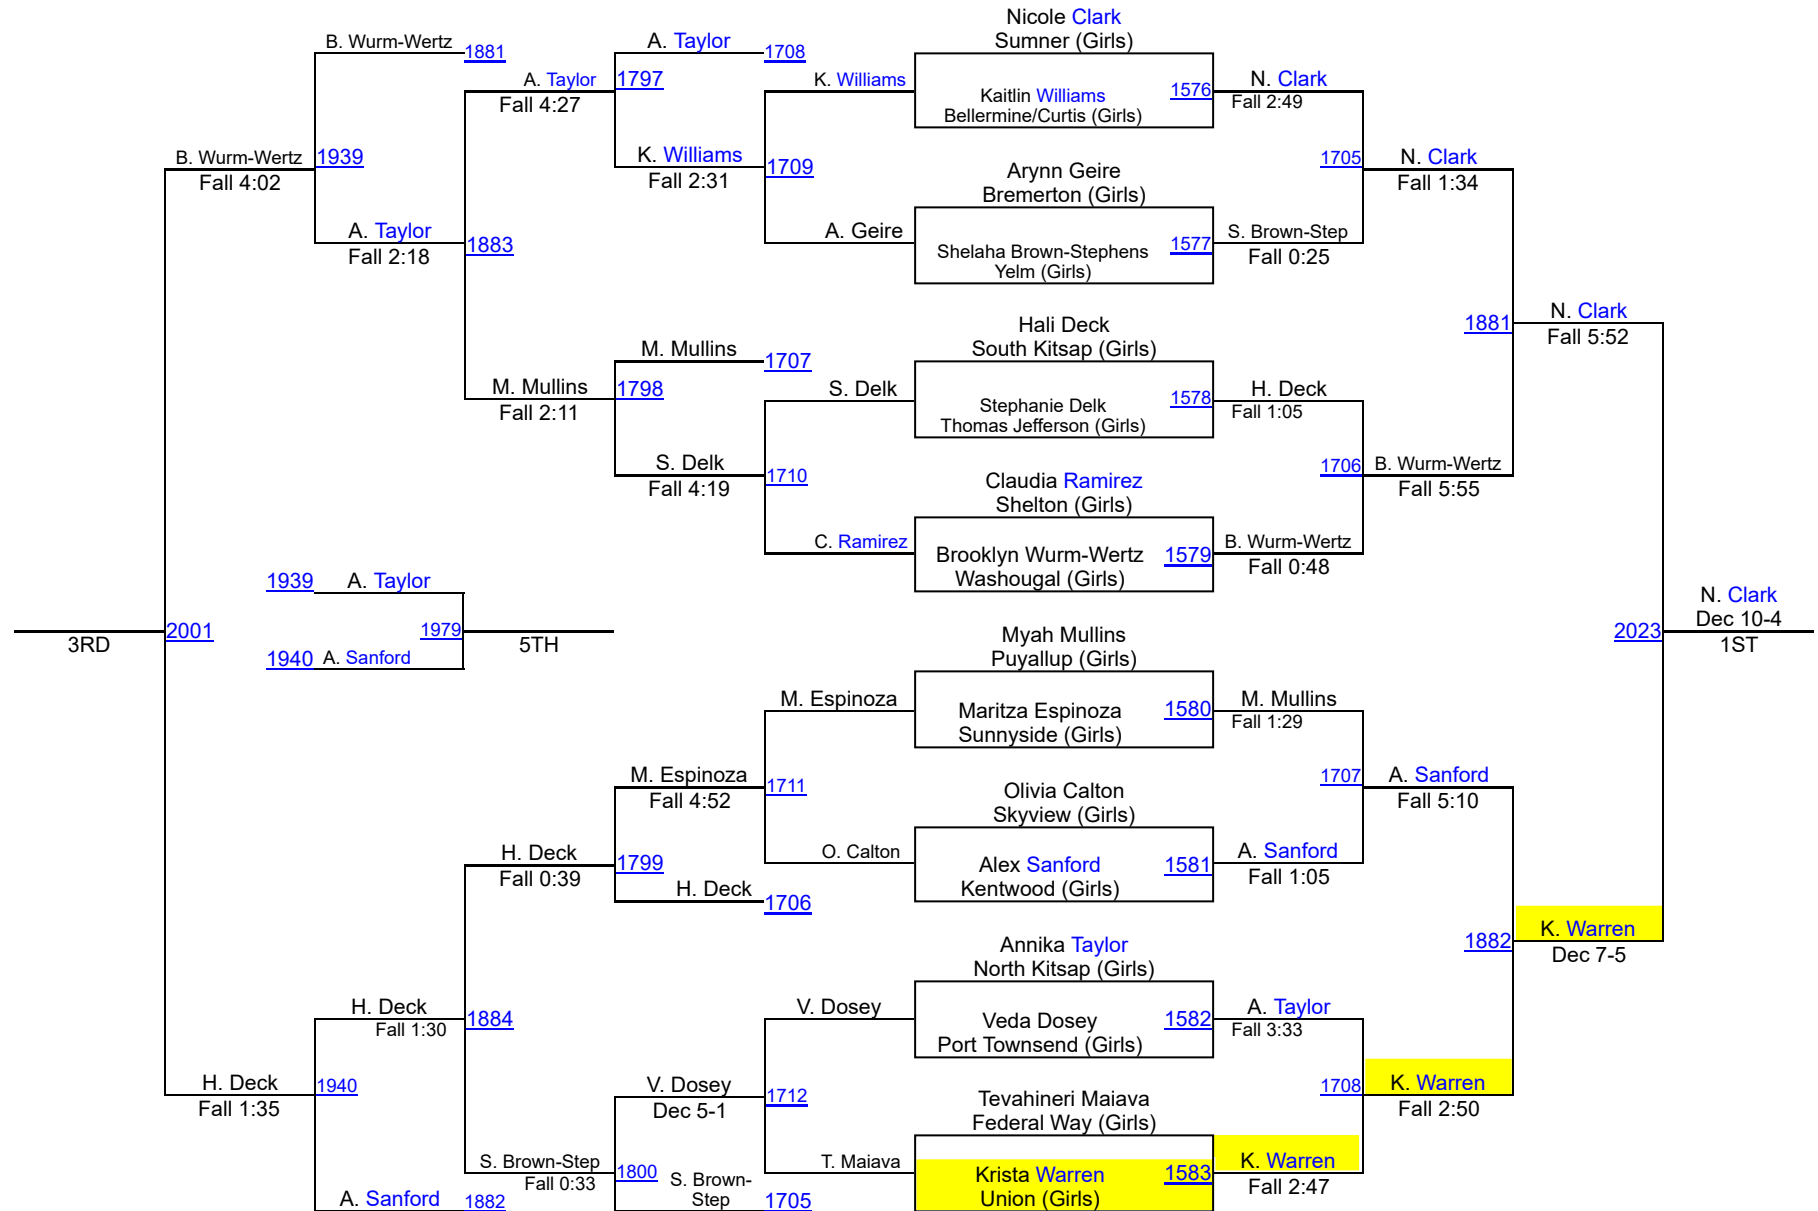

HammerHead Invitational 2017

Female 145