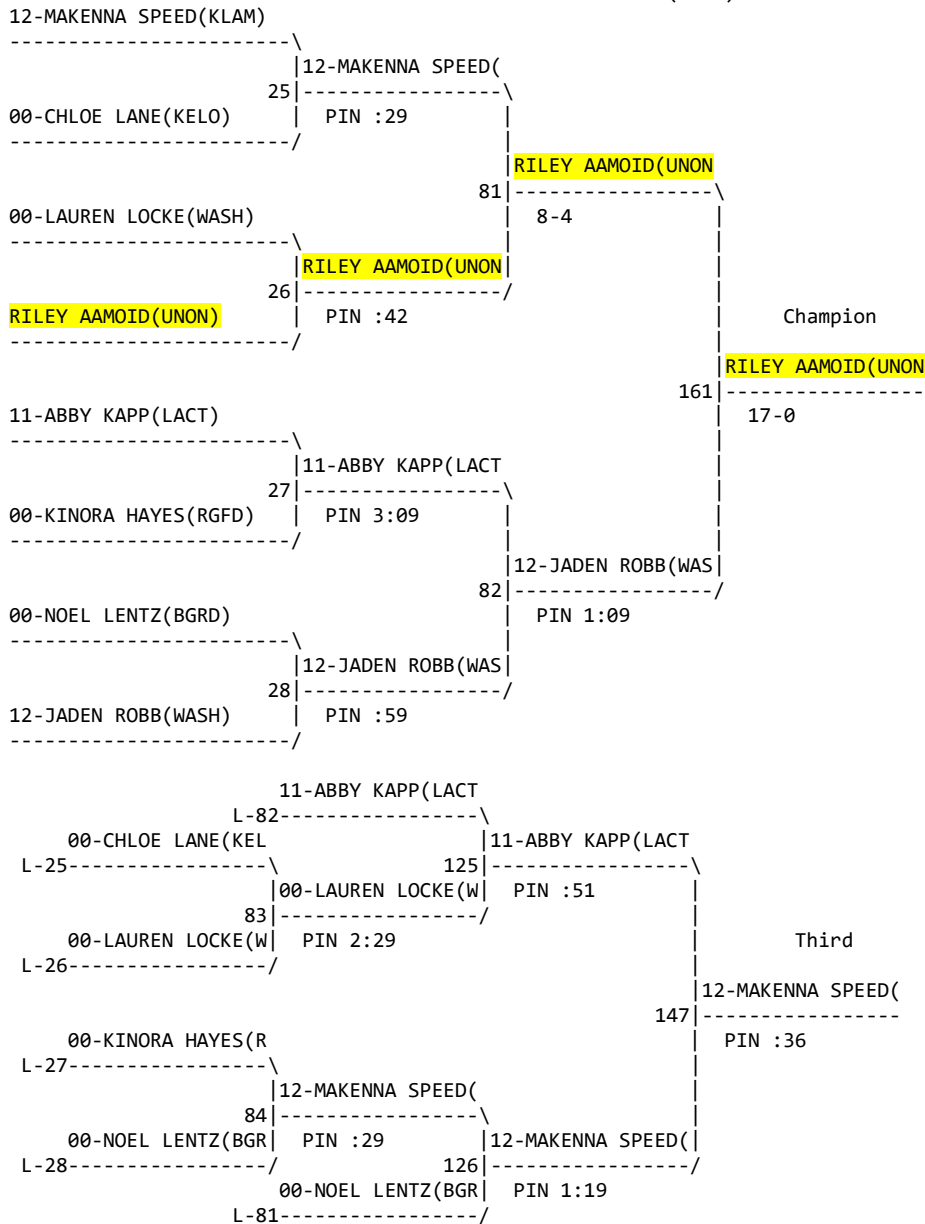

2018 Women's Clark County Wrestling Championships (13 Jan 2018)

Weight class : 130

1. RILEY AAMOID(UNON)
2. 12-JADEN ROBB(WASH)
3. 12-MAKENNA SPEED(KLAM)
4. 11-ABBY KAPP(LACT)