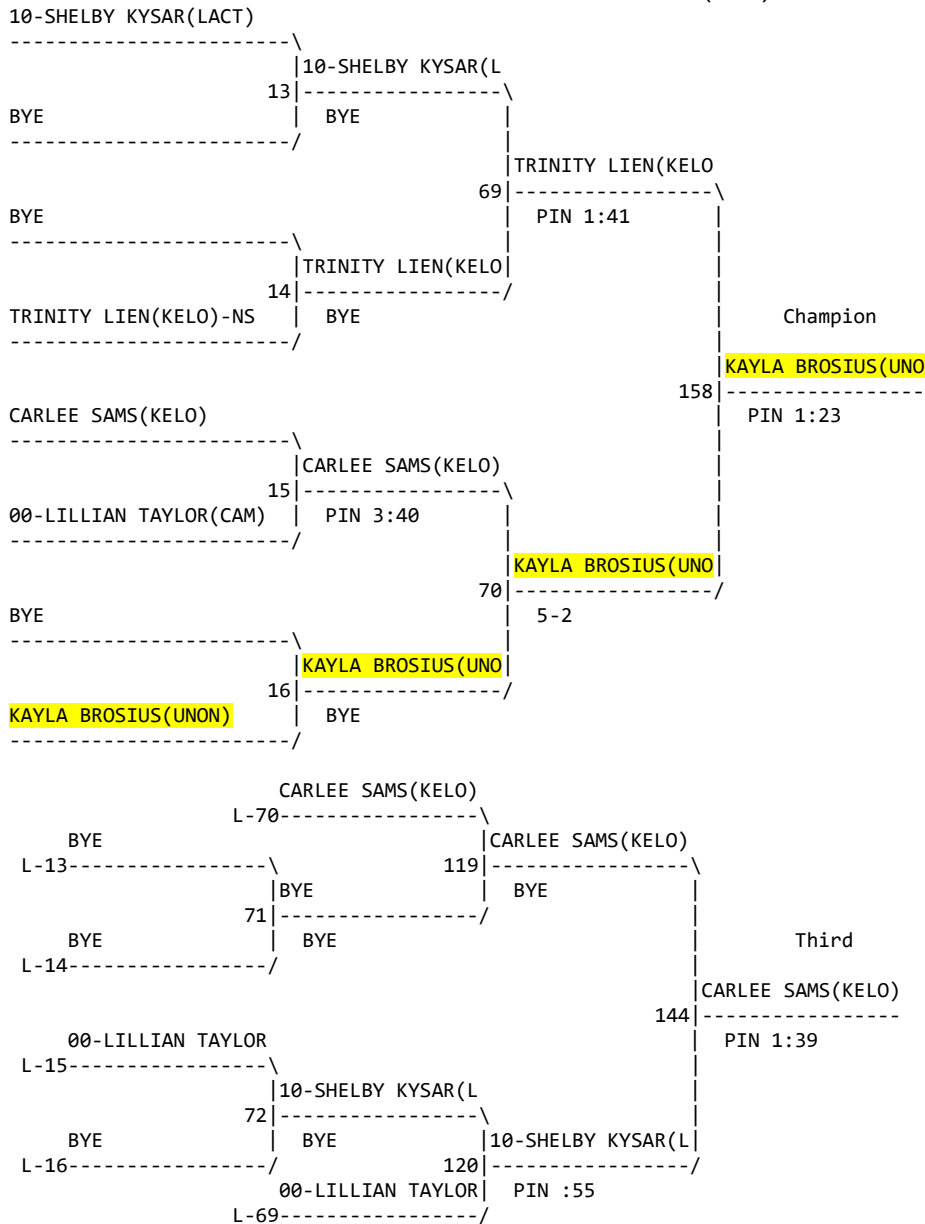

2018 Women's Clark County Wrestling Championships (13 Jan 2018)

Weight class : 115

1. KAYLA BROSIUS(UNON)
2. TRINITY LIEN(KELO)-NS
3. CARLEE SAMS(KELO)
4. 10-SHELBY KYSAR(LACT)