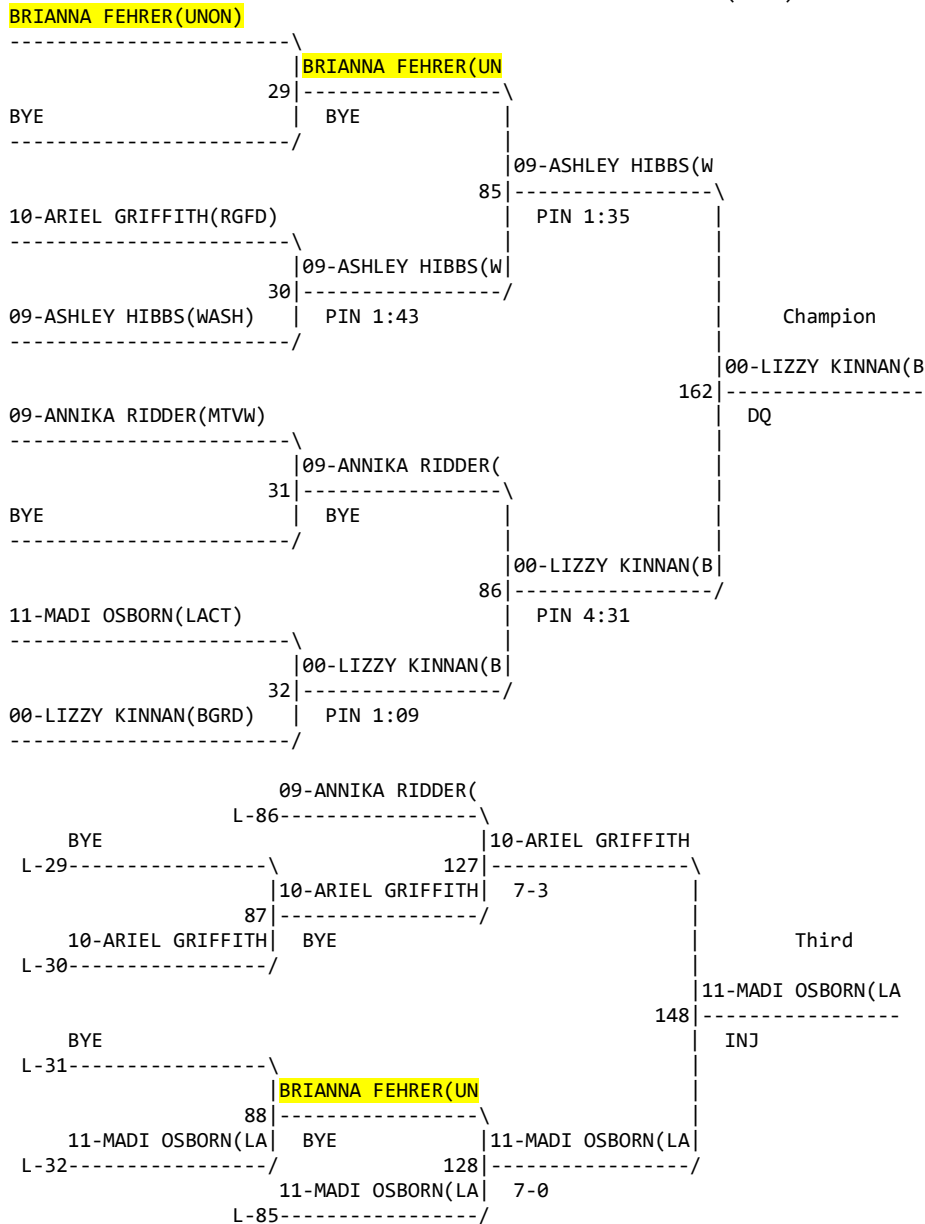

2018 Women's Clark County Wrestling Championships (13 Jan 2018)

Weight class : 135

1. 00-LIZZY KINNAN(BGRD)
2. 09-ASHLEY HIBBS(WASH)
3. 11-MADI OSBORN(LACT)
4. 10-ARIEL GRIFFITH(RGFD)