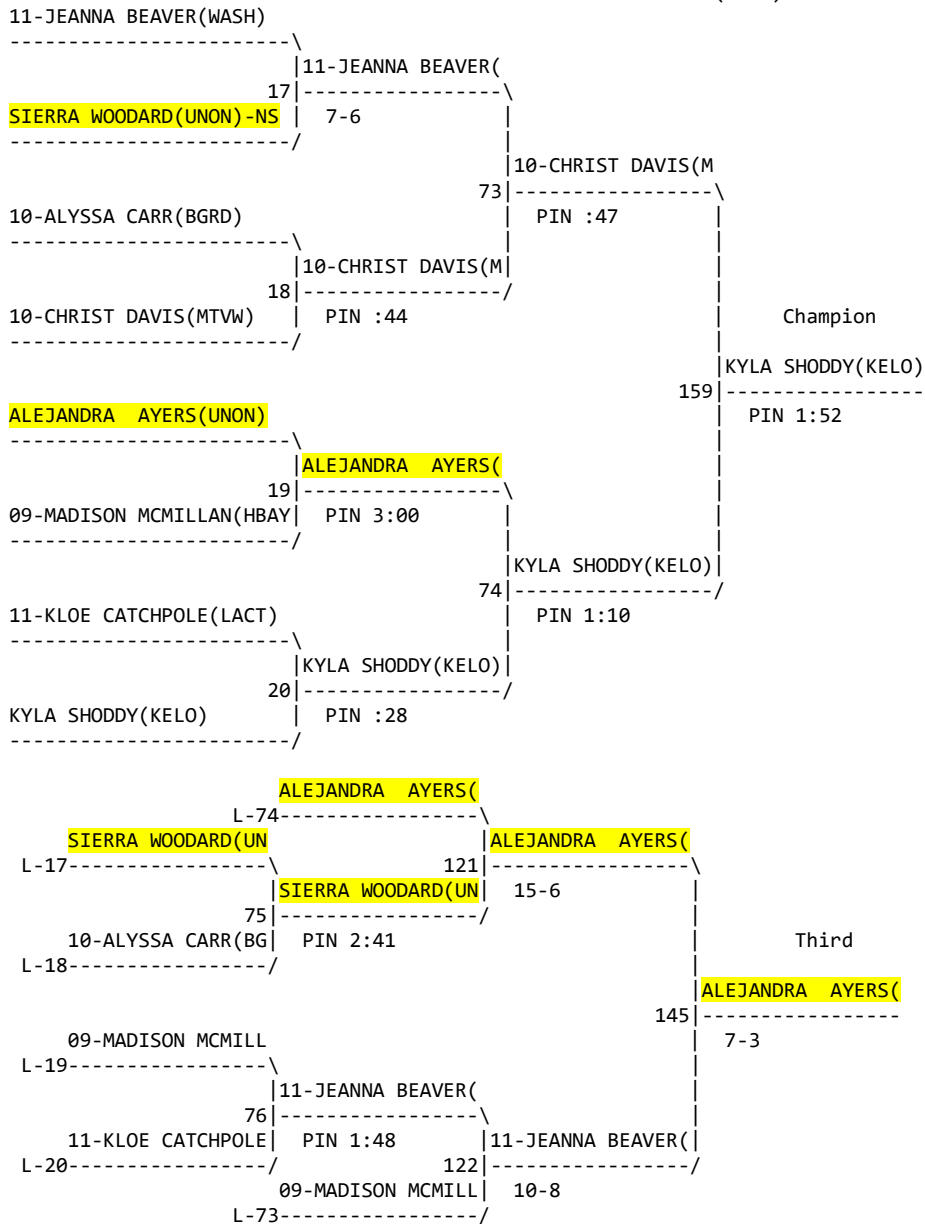

2018 Women's Clark County Wrestling Championships (13 Jan 2018)

Weight class : 120

1. KYLA SHODDY(KELO)
2. 10-CHRIST DAVIS(MTVW)
3. ALEJANDRA AYERS(UNON)
4. 11-JEANNA BEAVER(WASH)