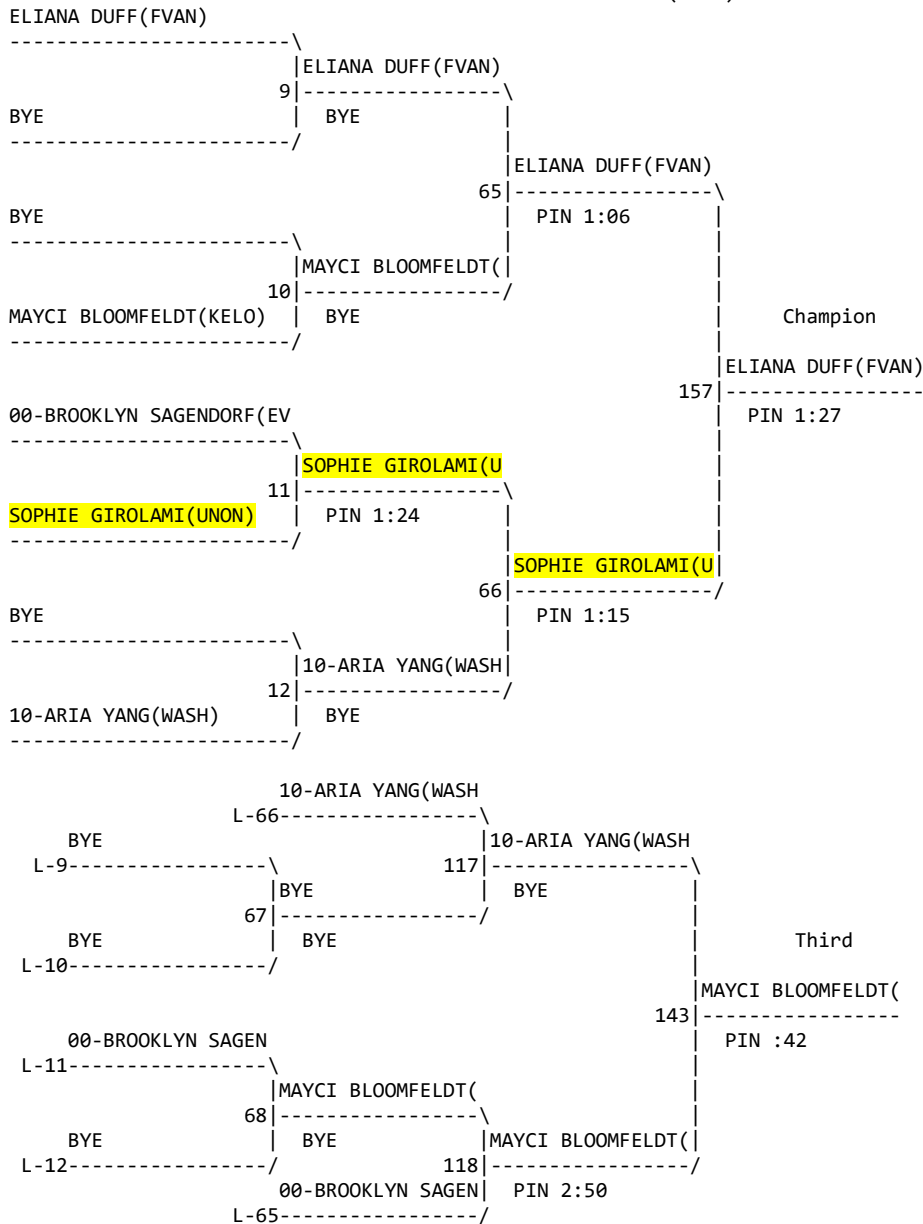

2018 Women's Clark County Wrestling Championships (13 Jan 2018)

Weight class : 110

1. ELIANA DUFF(FVAN)
2. SOPHIE GIROLAMI(UNON)
3. MAYCI BLOOMFELDT(KELO)
4. 10-ARIA YANG(WASH)