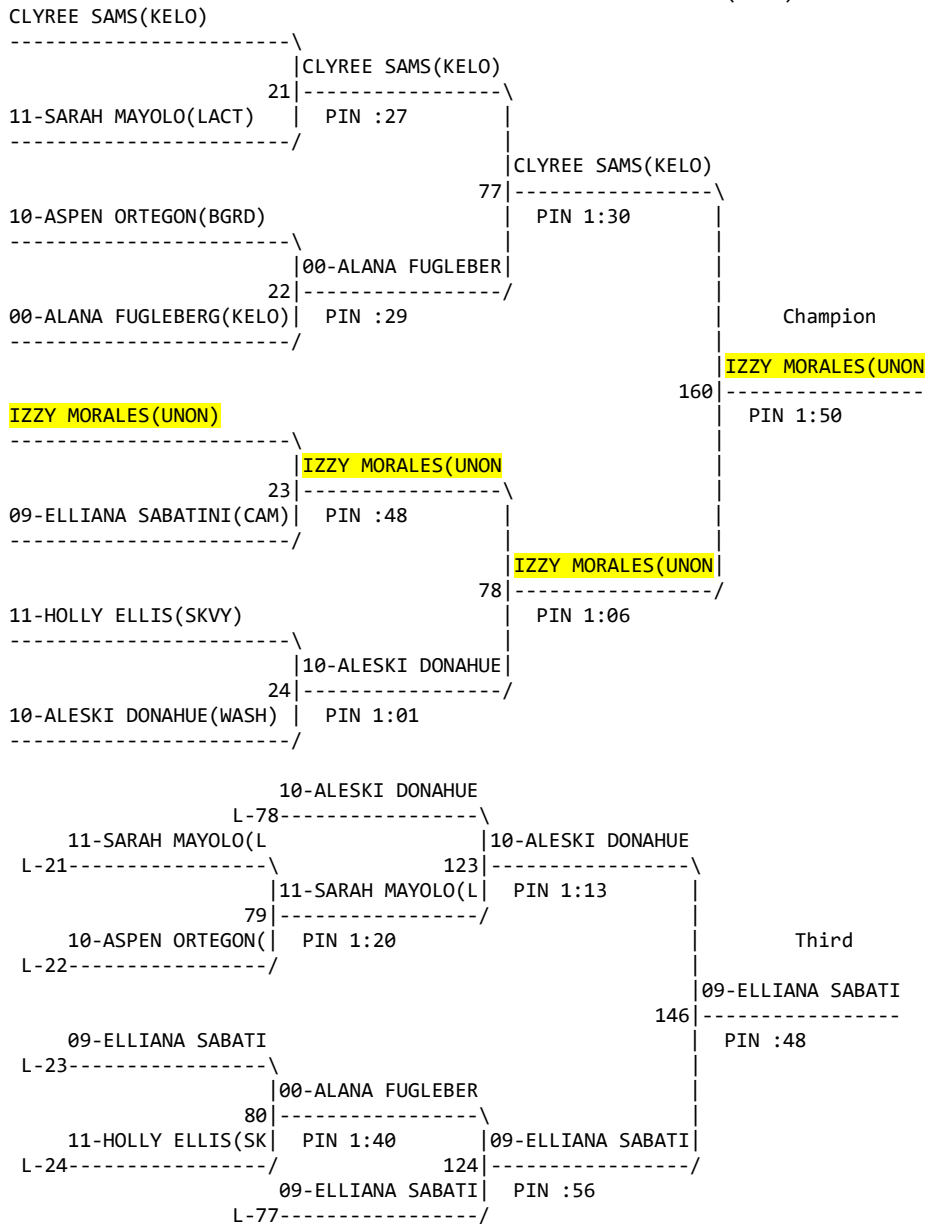

2018 Women's Clark County Wrestling Championships (13 Jan 2018)

Weight class : 125

1. IZZY MORALES(UNON)
2. CLYREE SAMS(KELO)
3. 09-ELLIANA SABATINI(CAM)
4. 10-ALESKI DONAHUE(WASH)