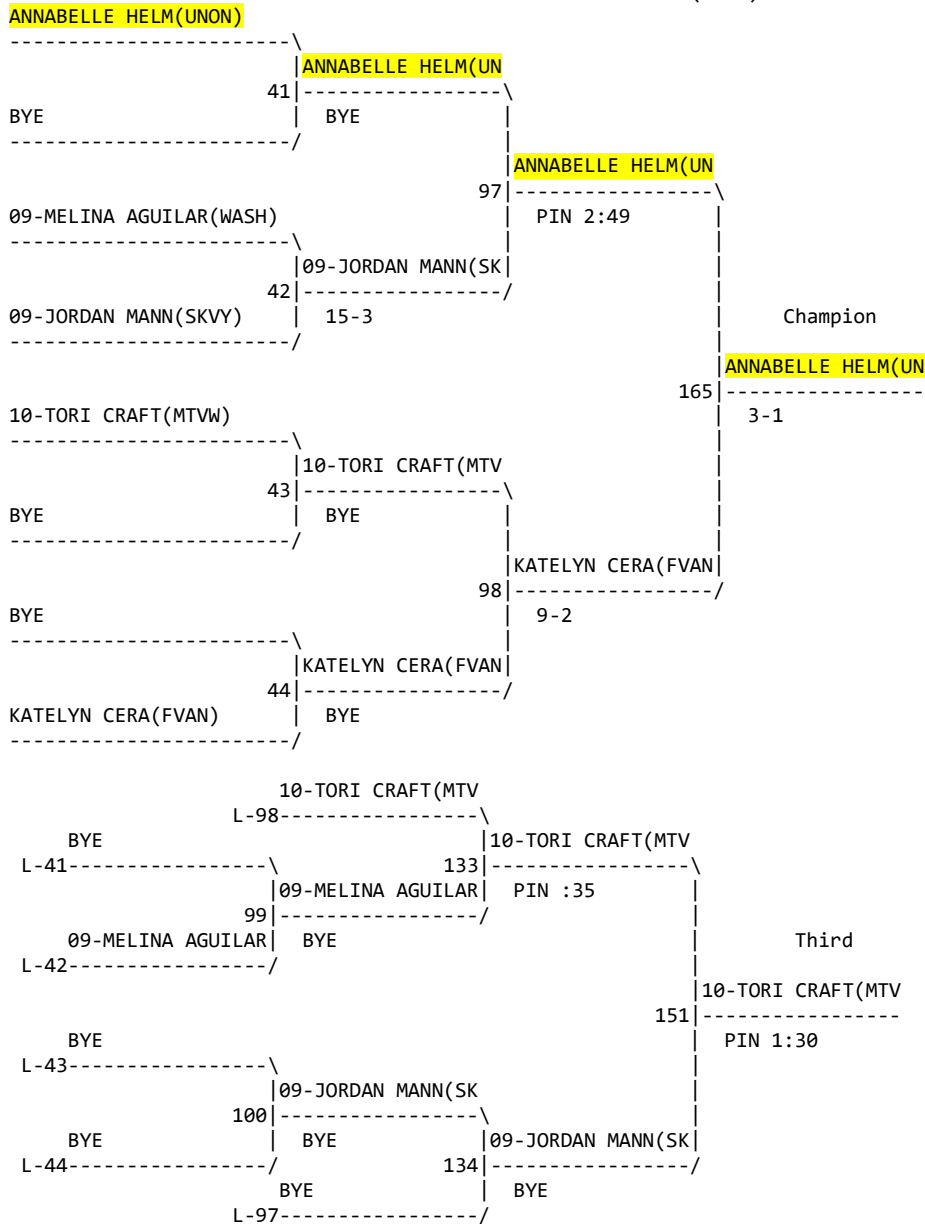

2018 Women's Clark County Wrestling Championships (13 Jan 2018)

Weight class : 155

1. ANNABELLE HELM(UNON)
2. KATELYN CERA(FVAN)
3. 10-TORI CRAFT(MTVW)
4. 09-JORDAN MANN(SKVY)