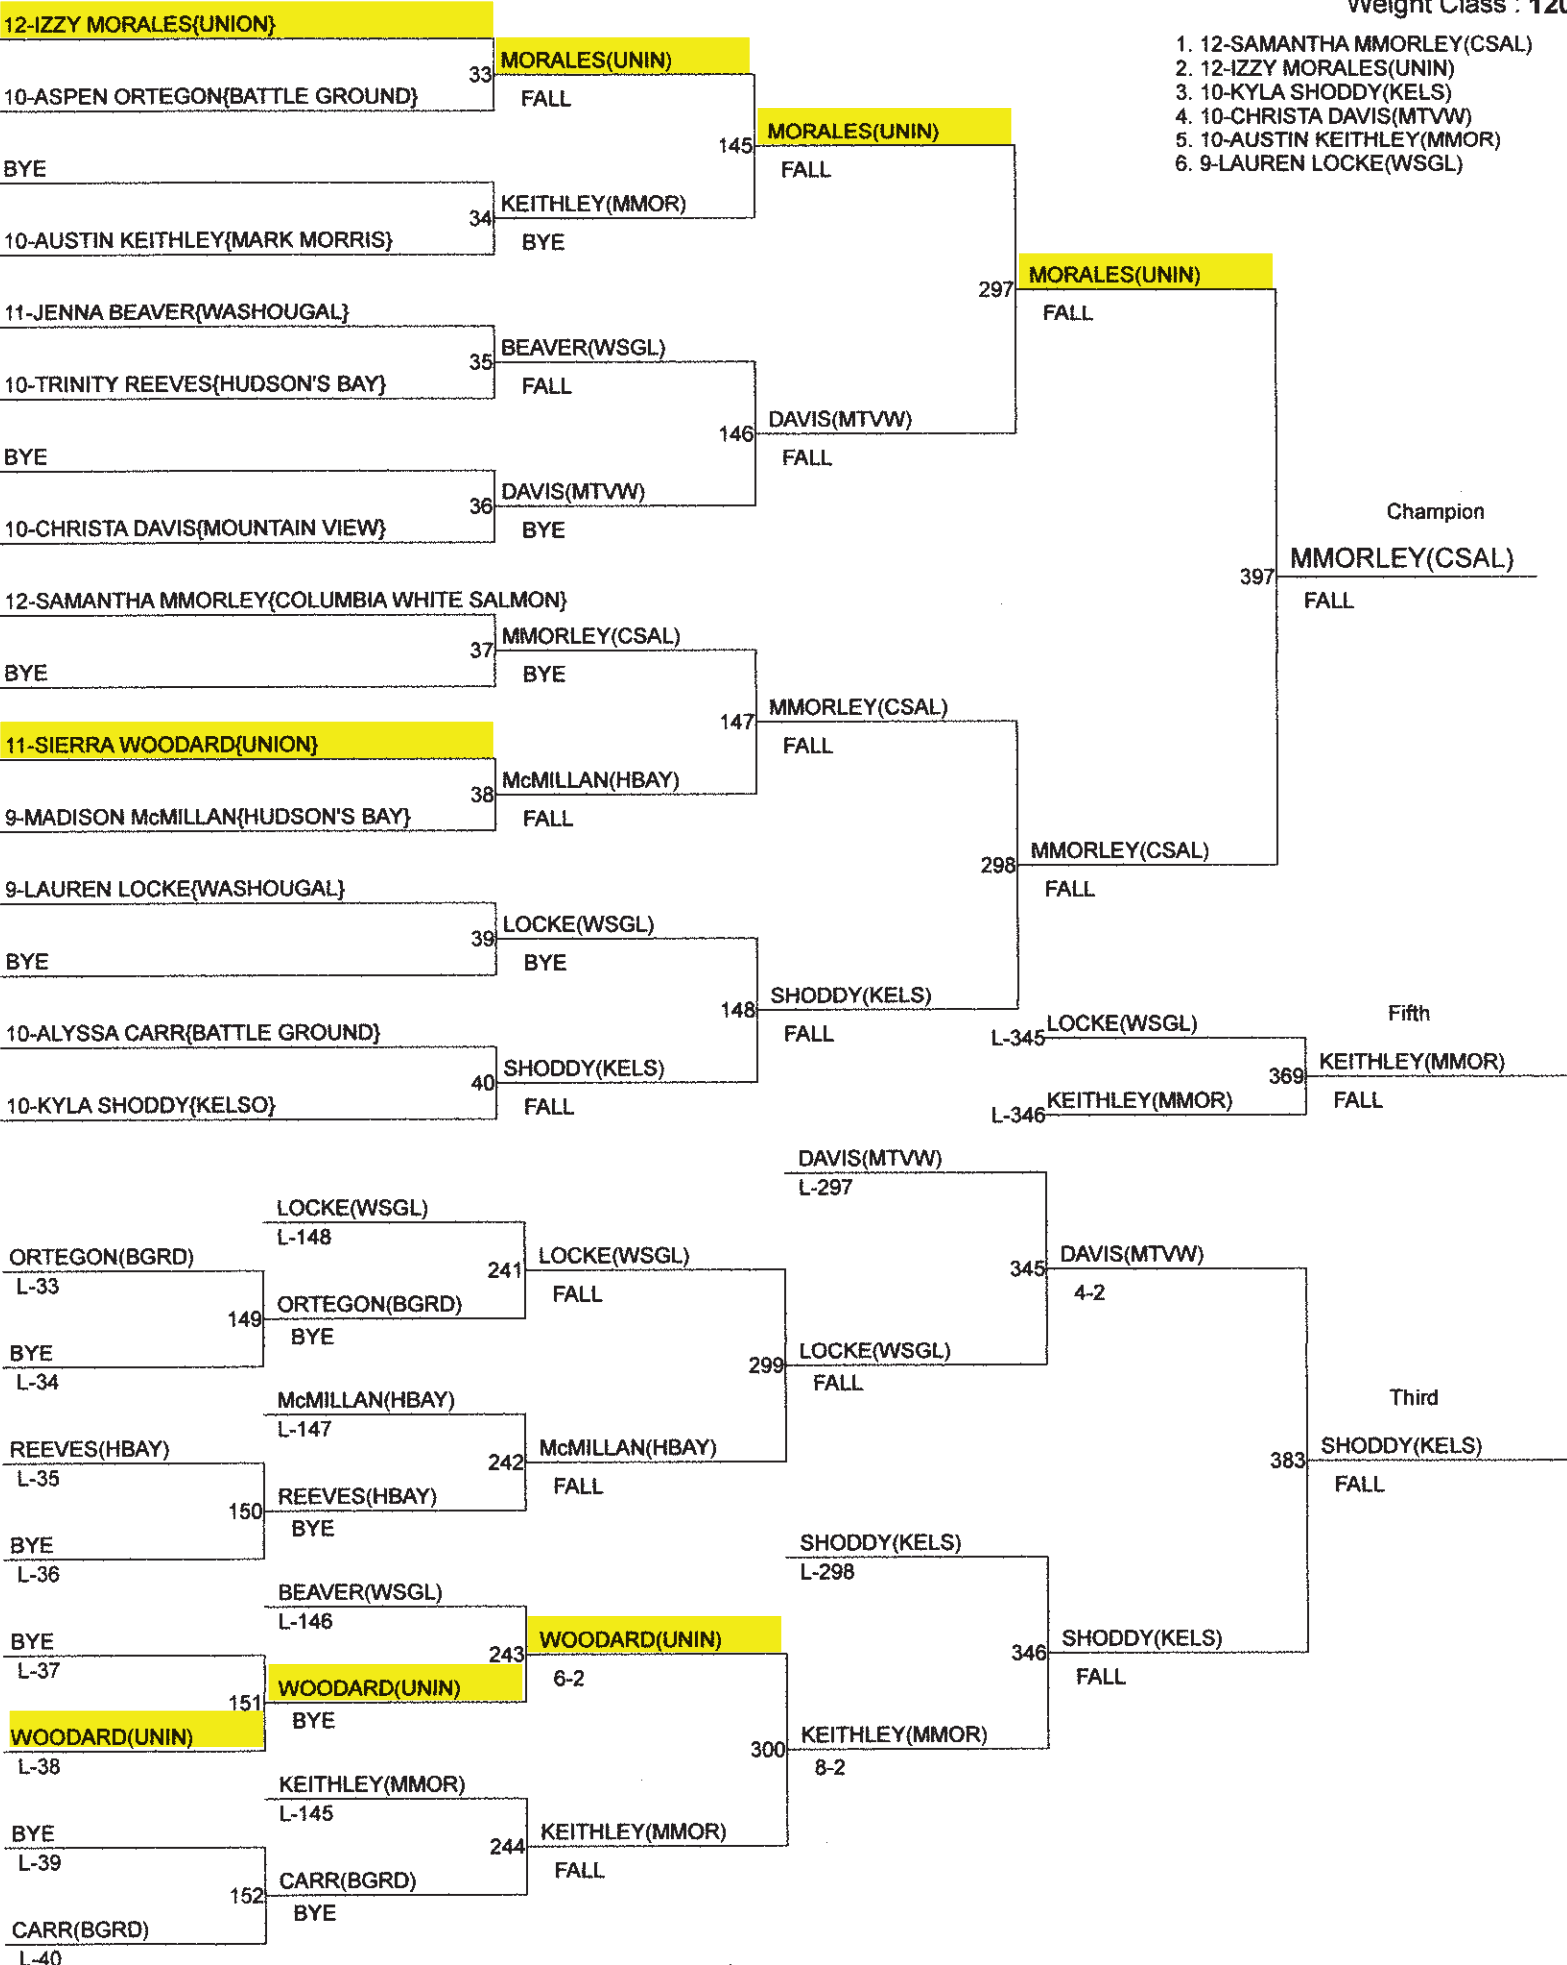

District IV South Girls Sub-Regional Wrestling Championships

Weight Class : 120

1. 12-SAMANTHA MMORLEY(CSAL)
2. 12-IZZY MORALES(UNIN)
3. 10-KYLA SHODDY(KELS)
4. 10-CHRISTA DAVIS(MTVW)
5. 10-AUSTIN KEITHLEY(MMOR)
6. 9-LAUREN LOCKE(WSGL)