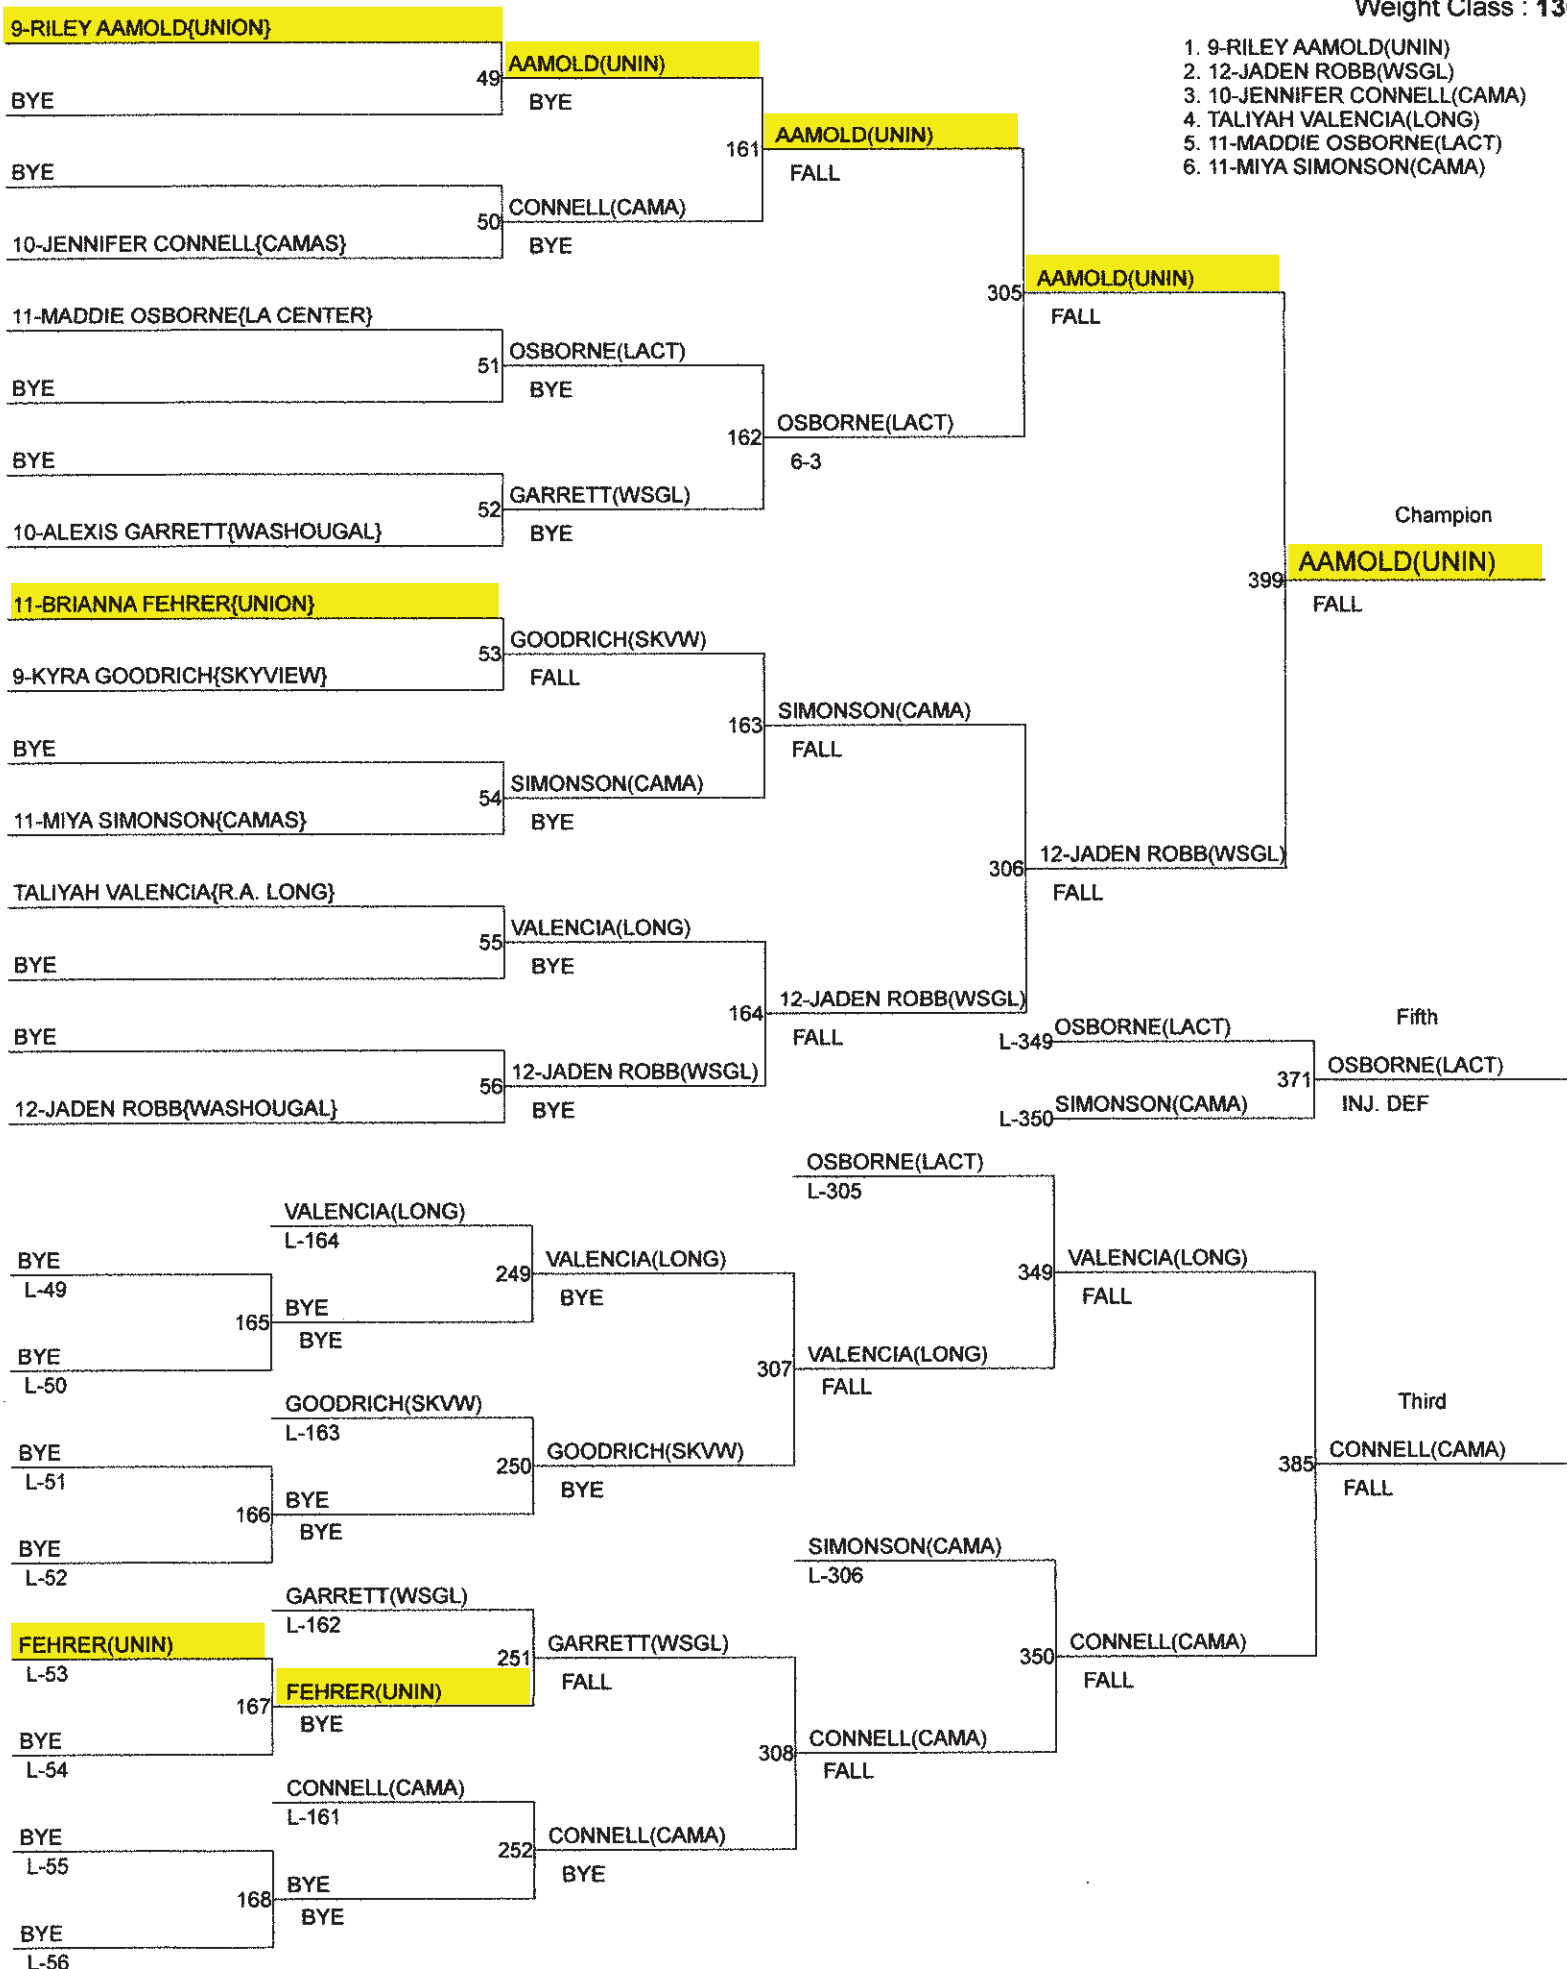

District IV South Girls Sub-Regional Wrestling Championships

Weight Class : 130

1. 9-RILEY AAMOLD(UNIN)
2. 12-JADEN ROBB(WSGL)
3. 10-JENNIFER CONNELL(CAMA)
4. TALIJAH VALENCIA(LONG)
5. 11-MADDIE OSBORNE(LACT)
6. 11-MIYA SIMONSON(CAMA)