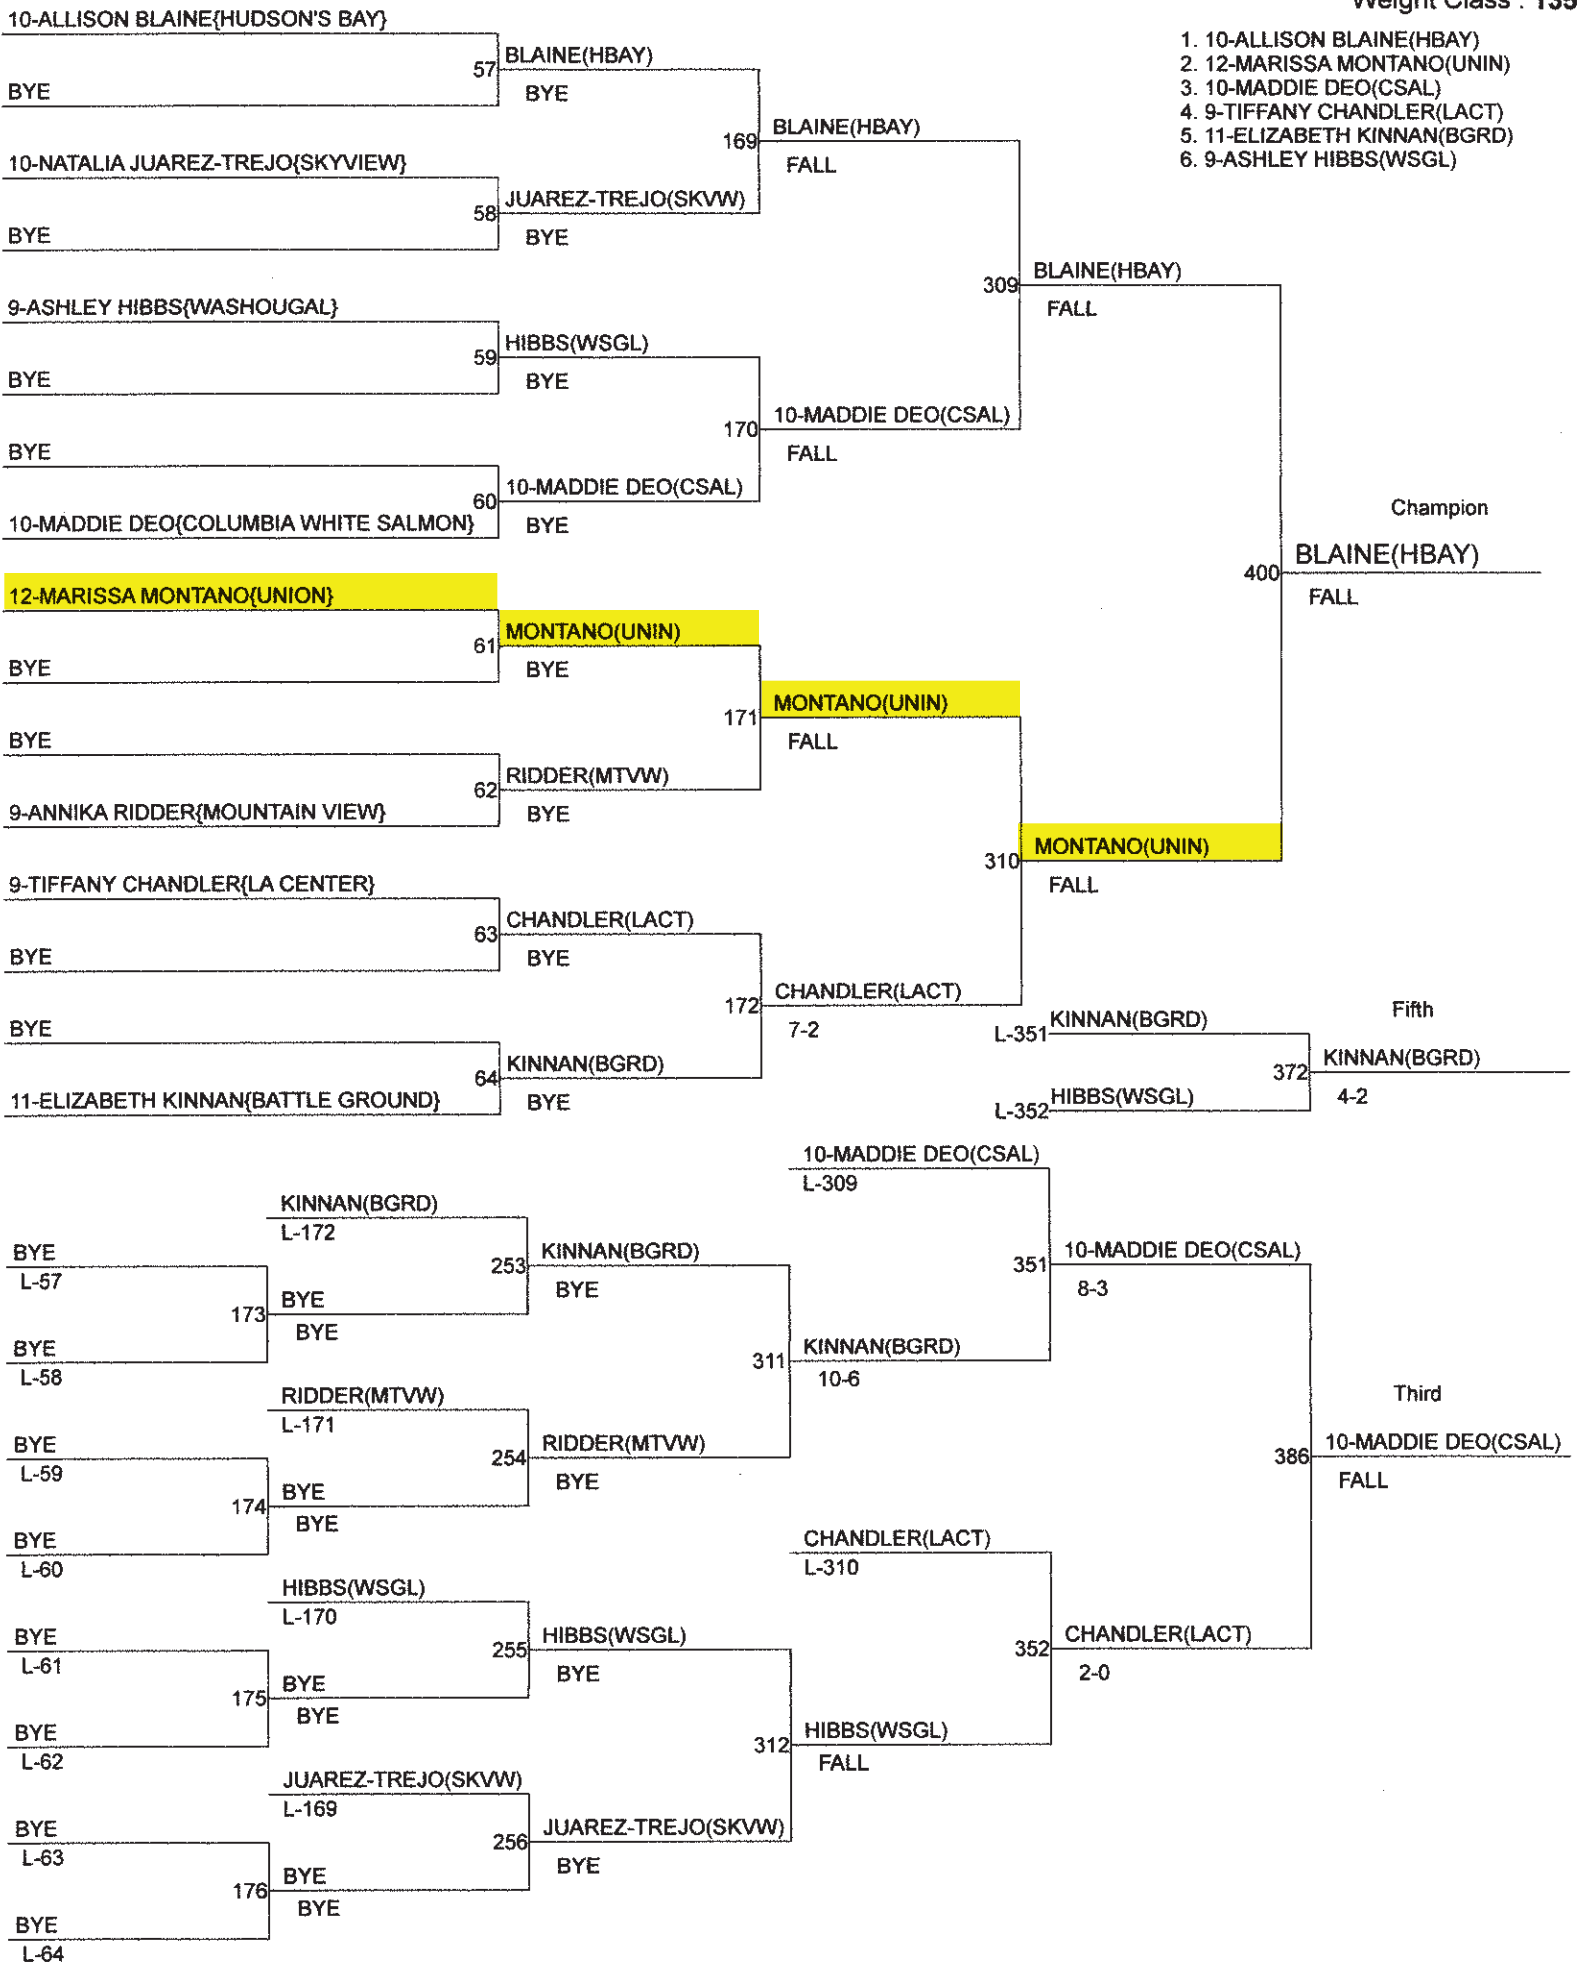

District IV South Girls Sub-Regional Wrestling Championships

Weight Class : 135

1. 10-ALLISON BLAINE(HBAY)
2. 12-MARISSA MONTANO(UNIN)
3. 10-MADDIE DEO(CSAL)
4. 9-TIFFANY CHANDLER(LACT)
5. 11-ELIZABETH KINNAN(BGRD)
6. 9-ASHLEY HIBBS(WSGL)