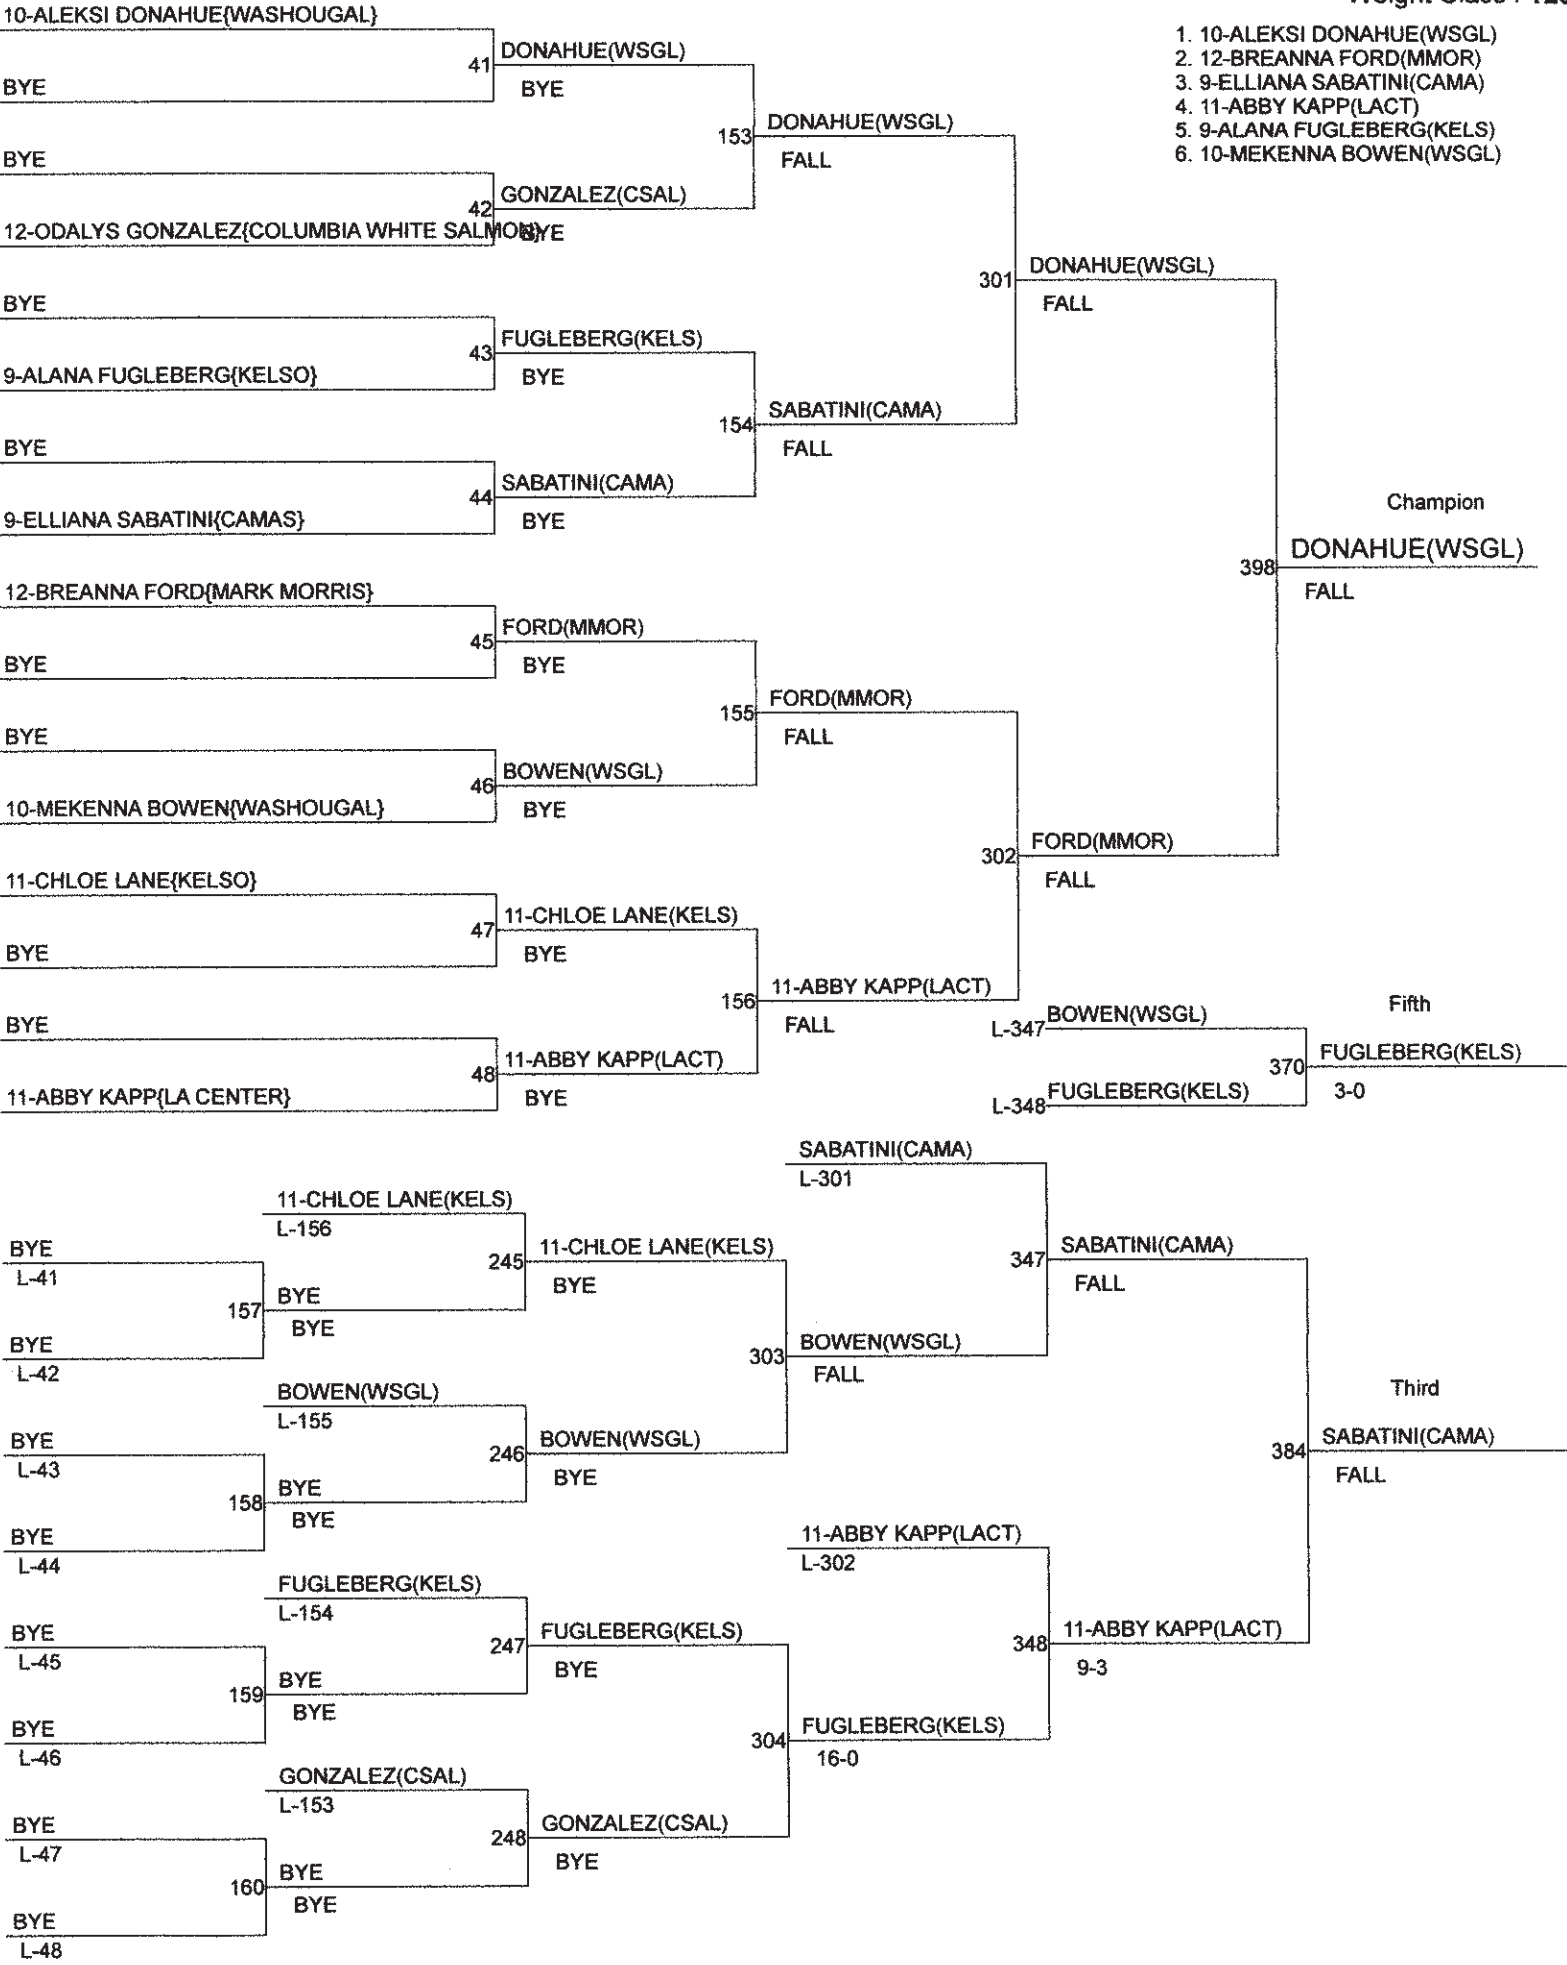

District IV South Girls Sub-Regional Wrestling Championships

Weight Class : 125

1. 10-ALEKSI DONAHUE(WSGL)
2. 12-BREANNA FORD(MMOR)
3. 9-ELLIANA SABATINI(CAMA)
4. 11-ABBY KAPP(LACT)
5. 9-ALANA FUGLEBERG(KELS)
6. 10-MEKENNA BOWEN(WSGL)