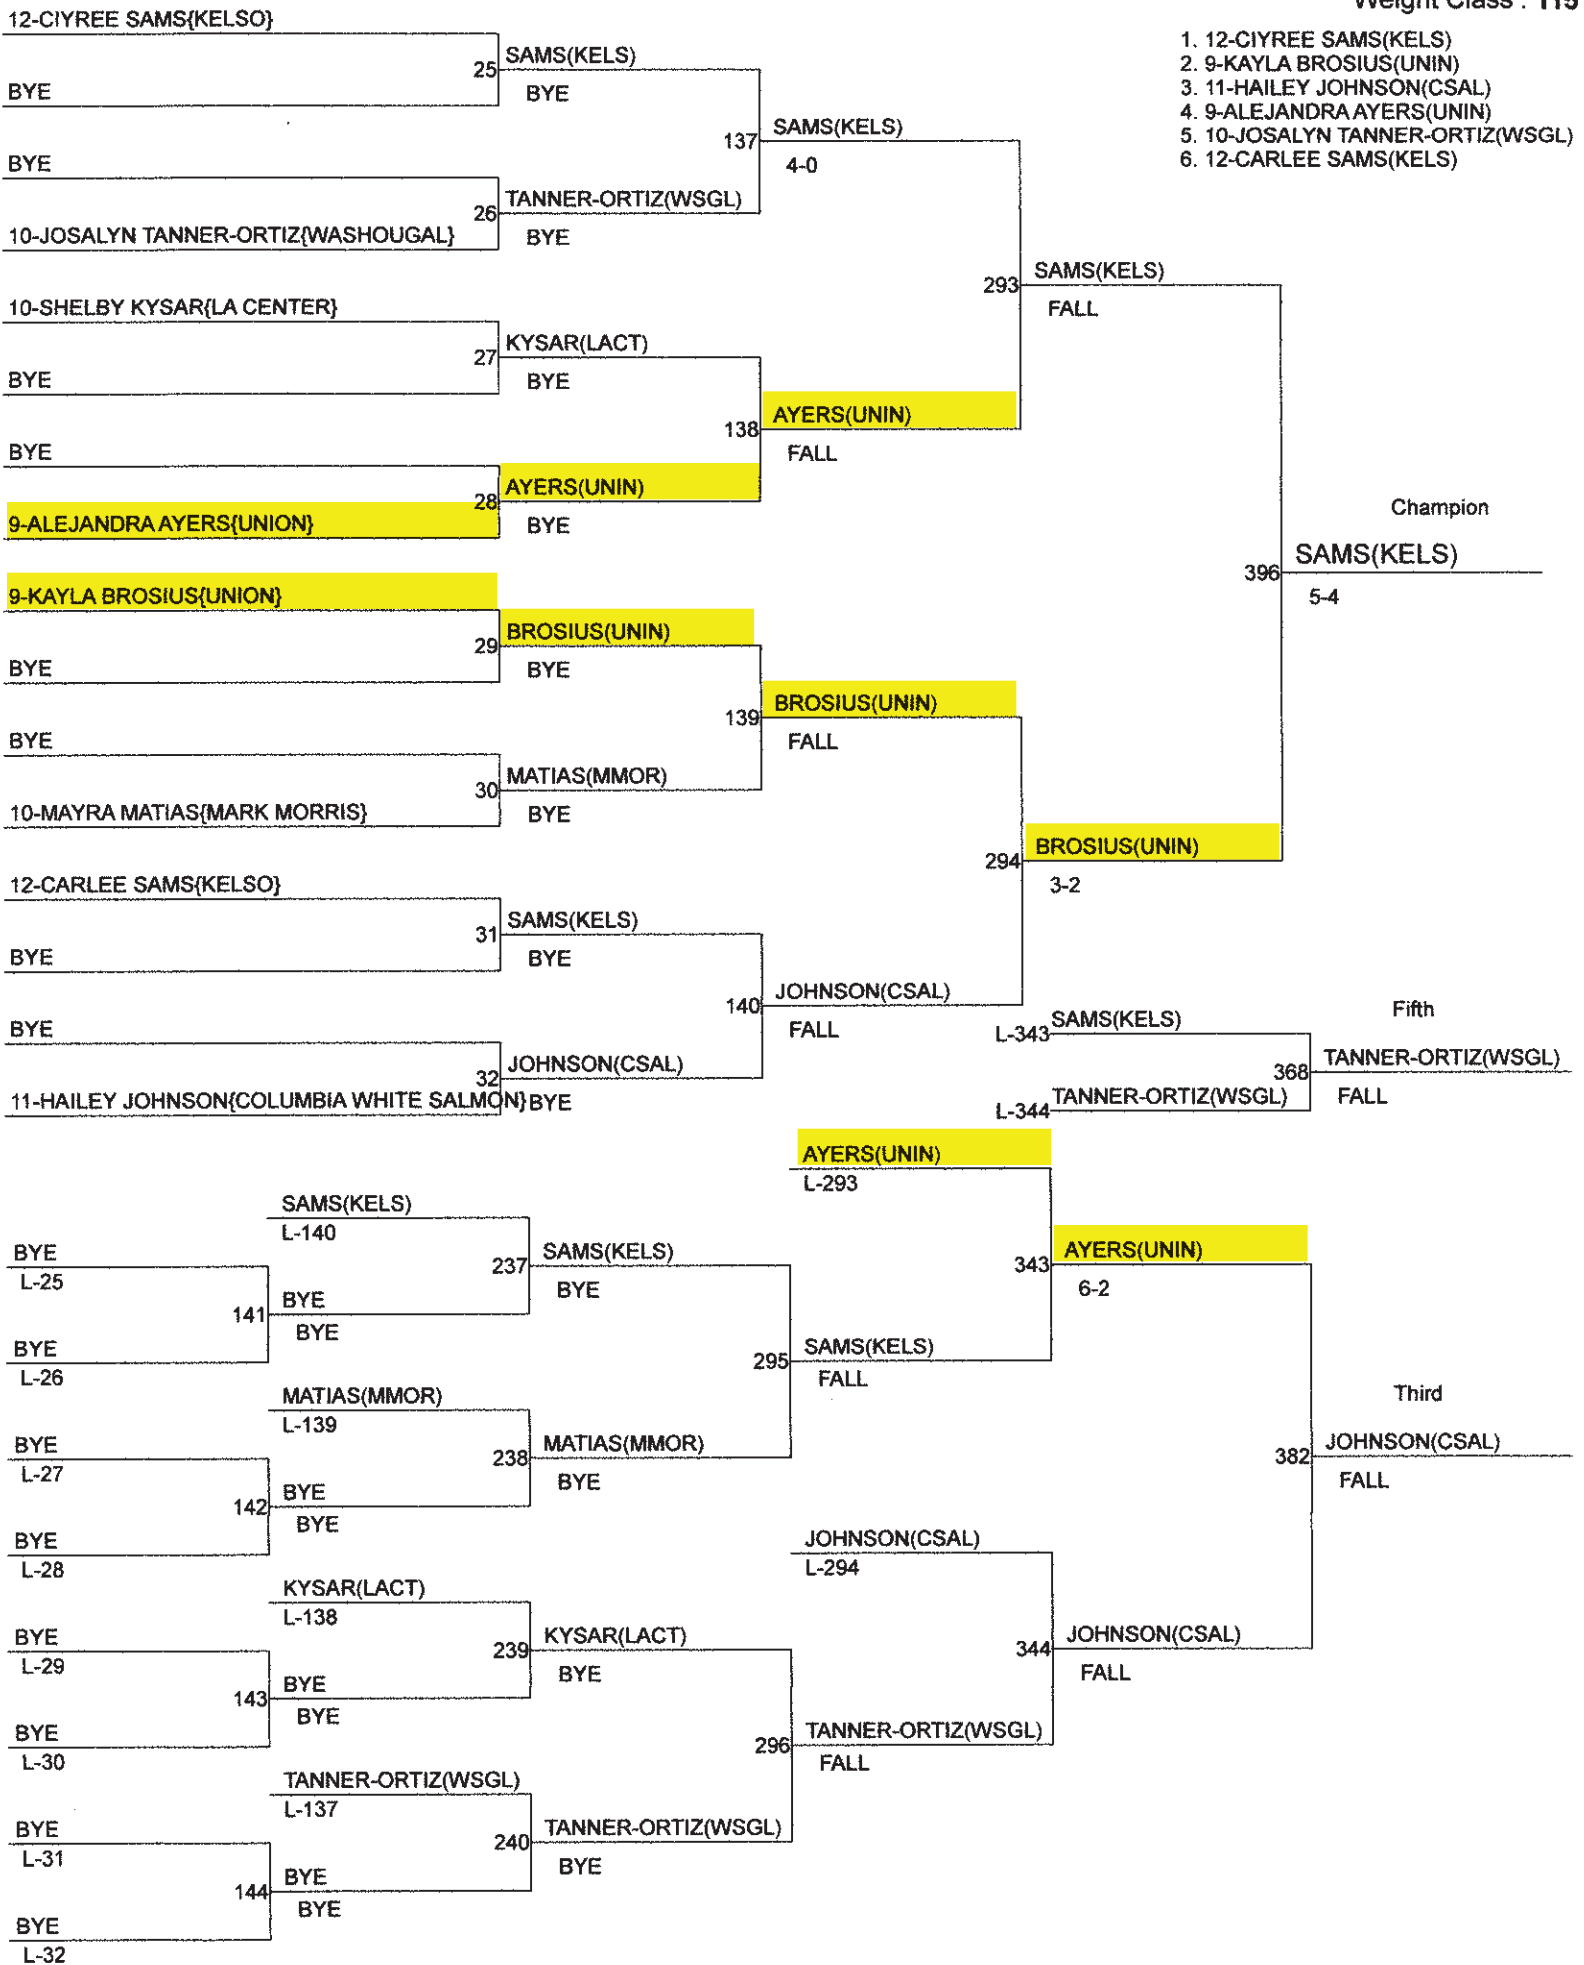

District IV South Girls Sub-Regional Wrestling Championships

Weight Class : 115

1. 12-CIYREE SAMS(KELS)
2. 9-KAYLA BROSIUS(UNIN)
3. 11-HAILEY JOHNSON(CSAL)
4. 9-ALEJANDRA AYERS(UNIN)
5. 10-JOSALYN TANNER-ORTIZ(WSGL)
6. 12-CARLEE SAMS(KELS)