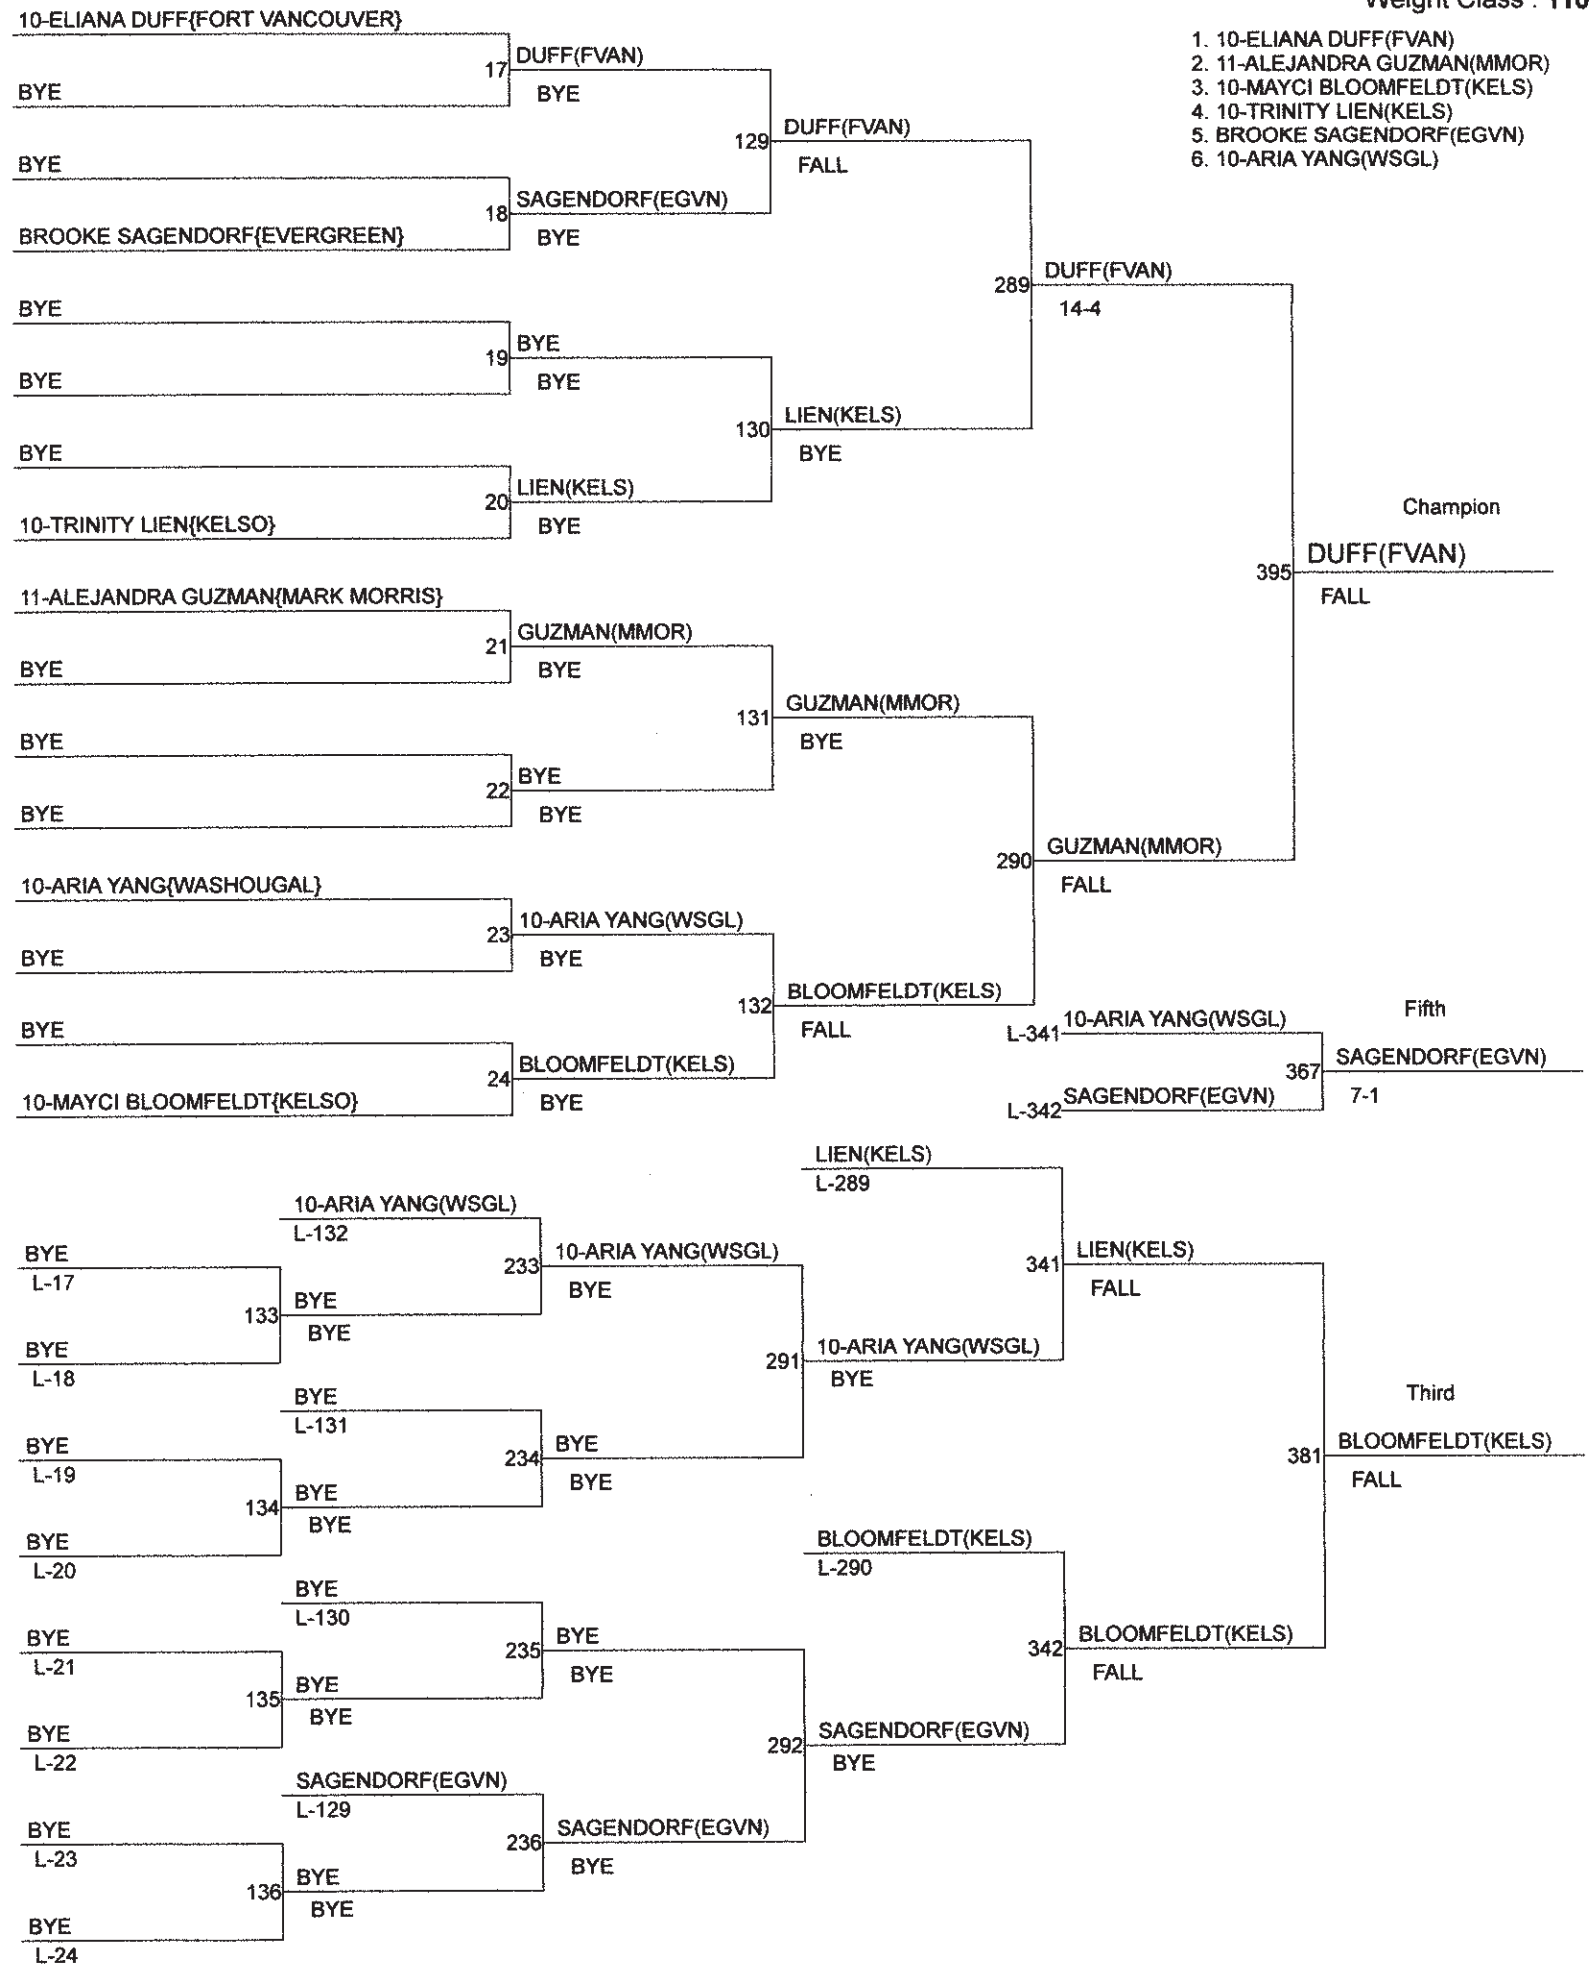

District IV South Girls Sub-Regional Wrestling Championships

Weight Class : 110

1. 10-ELIANA DUFF(FVAN)
2. 11-ALEJANDRA GUZMAN(MMOR)
3. 10-MAYCI BLOOMFELDT(KELS)
4. 10-TRINITY LIEN(KELS)
5. BROOKE SAGENDORF(EGVN)
6. 10-ARIA YANG(WSGL)