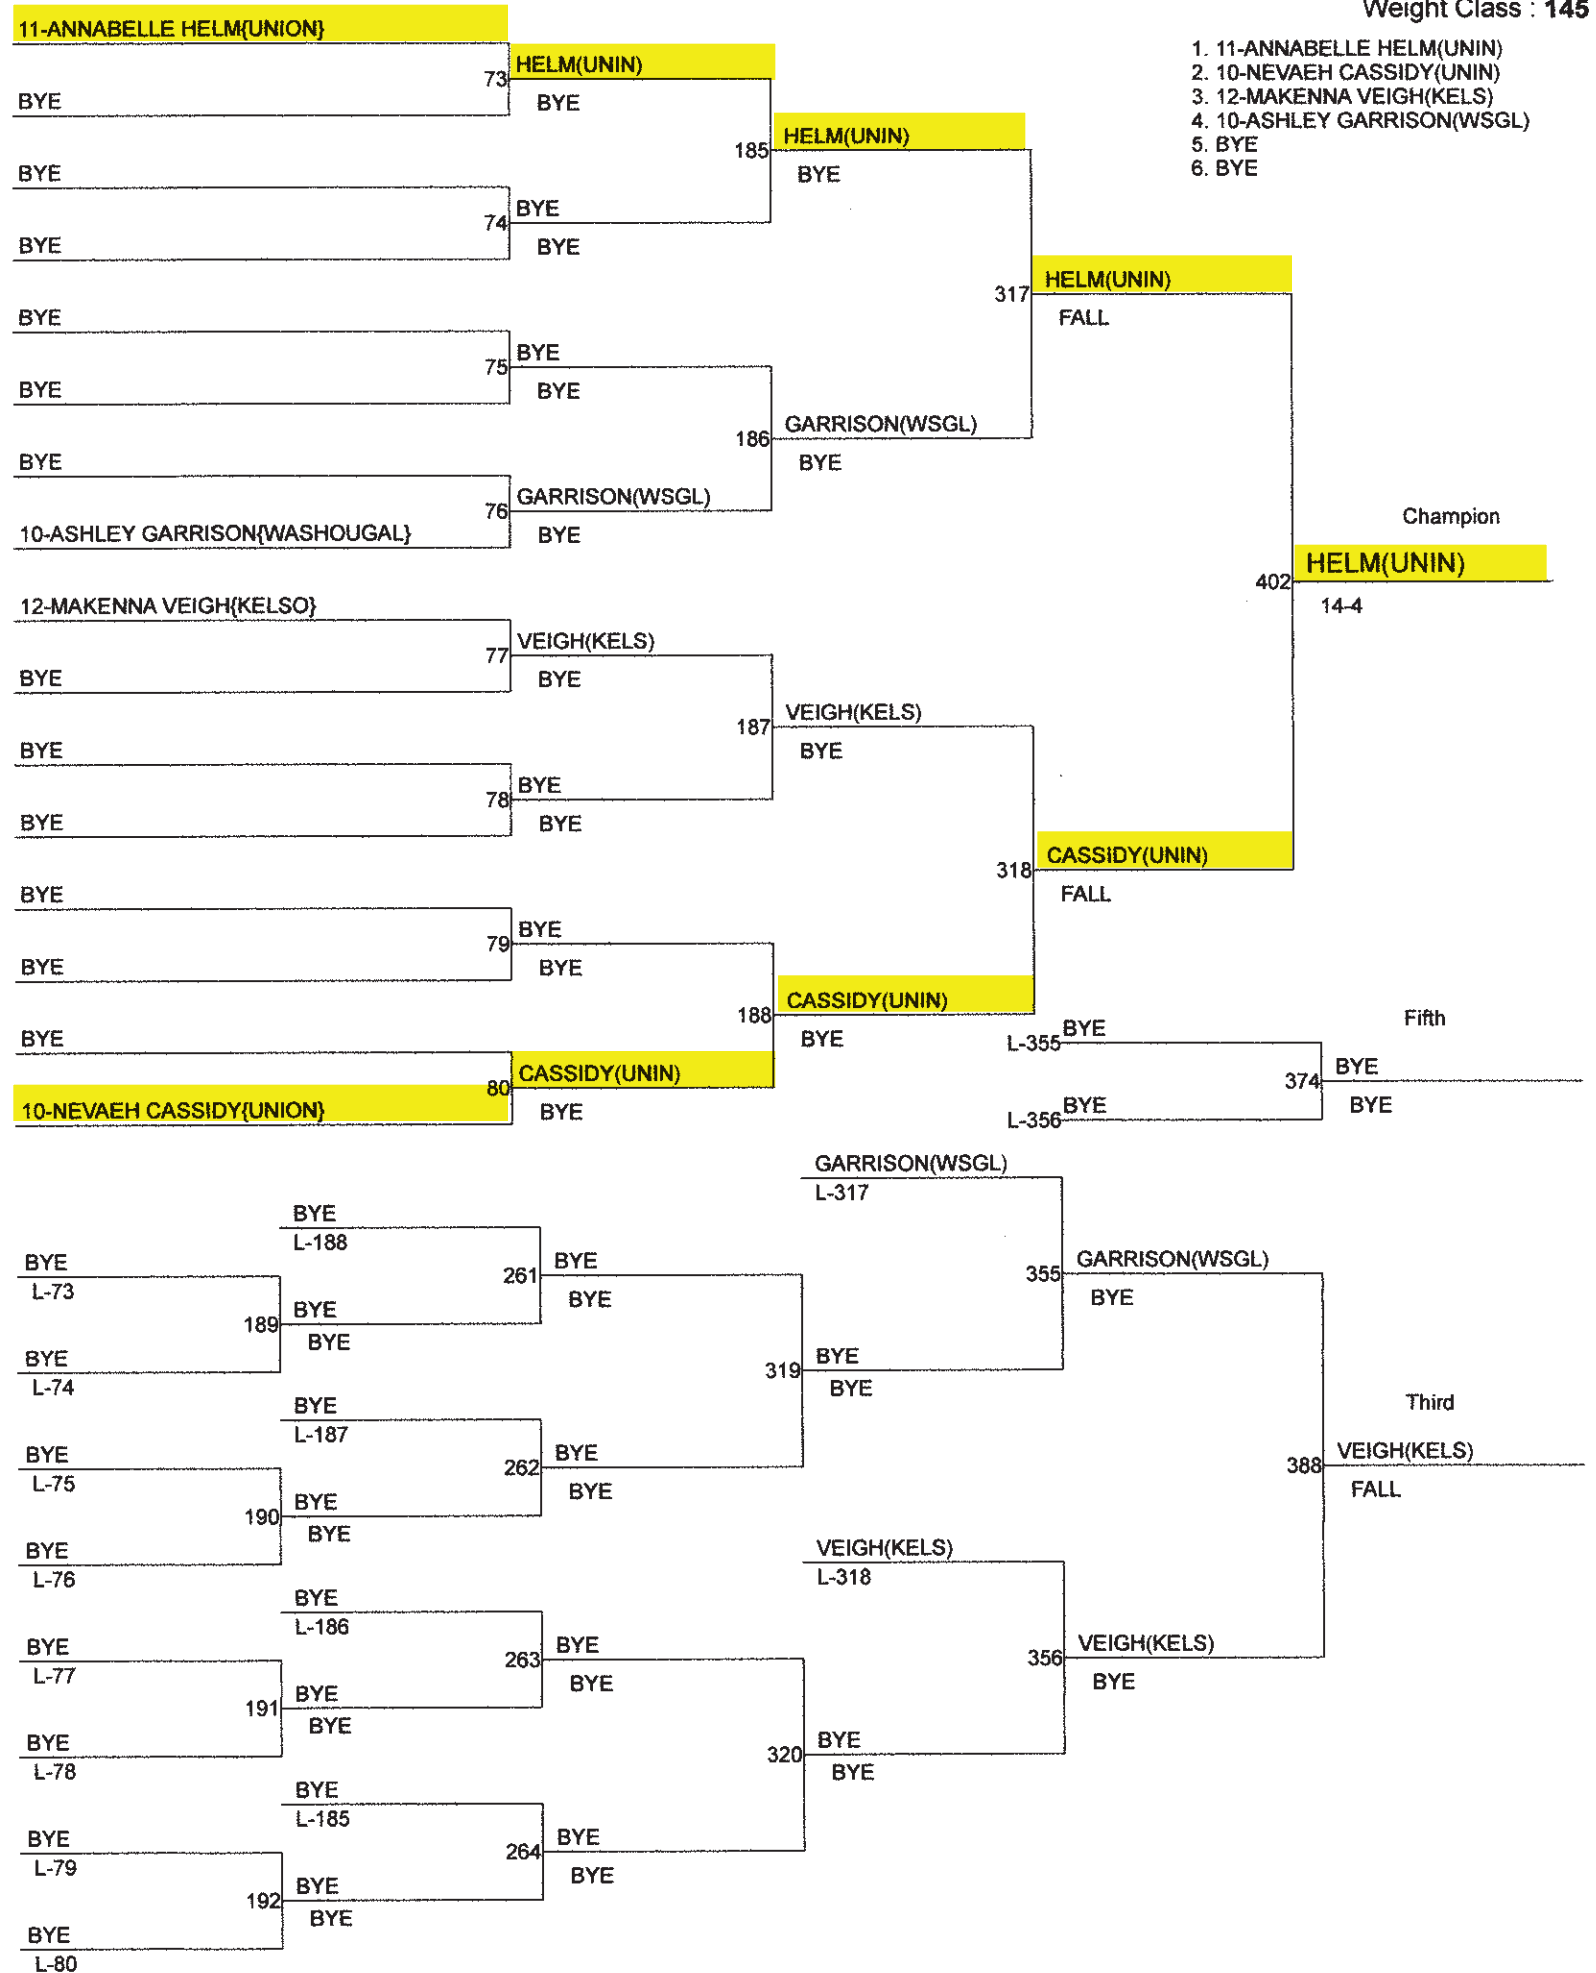

District IV South Girls Sub-Regional Wrestling Championships

Weight Class : 145

1. 11-ANNABELLE HELM(UNION)
2. 10-NEVAEH CASSIDY(UNIN)
3. 12-MAKENNA VEIGH(KELS)
4. 10-ASHLEY GARRISON(WSGL)
5. BYE
6. BYE