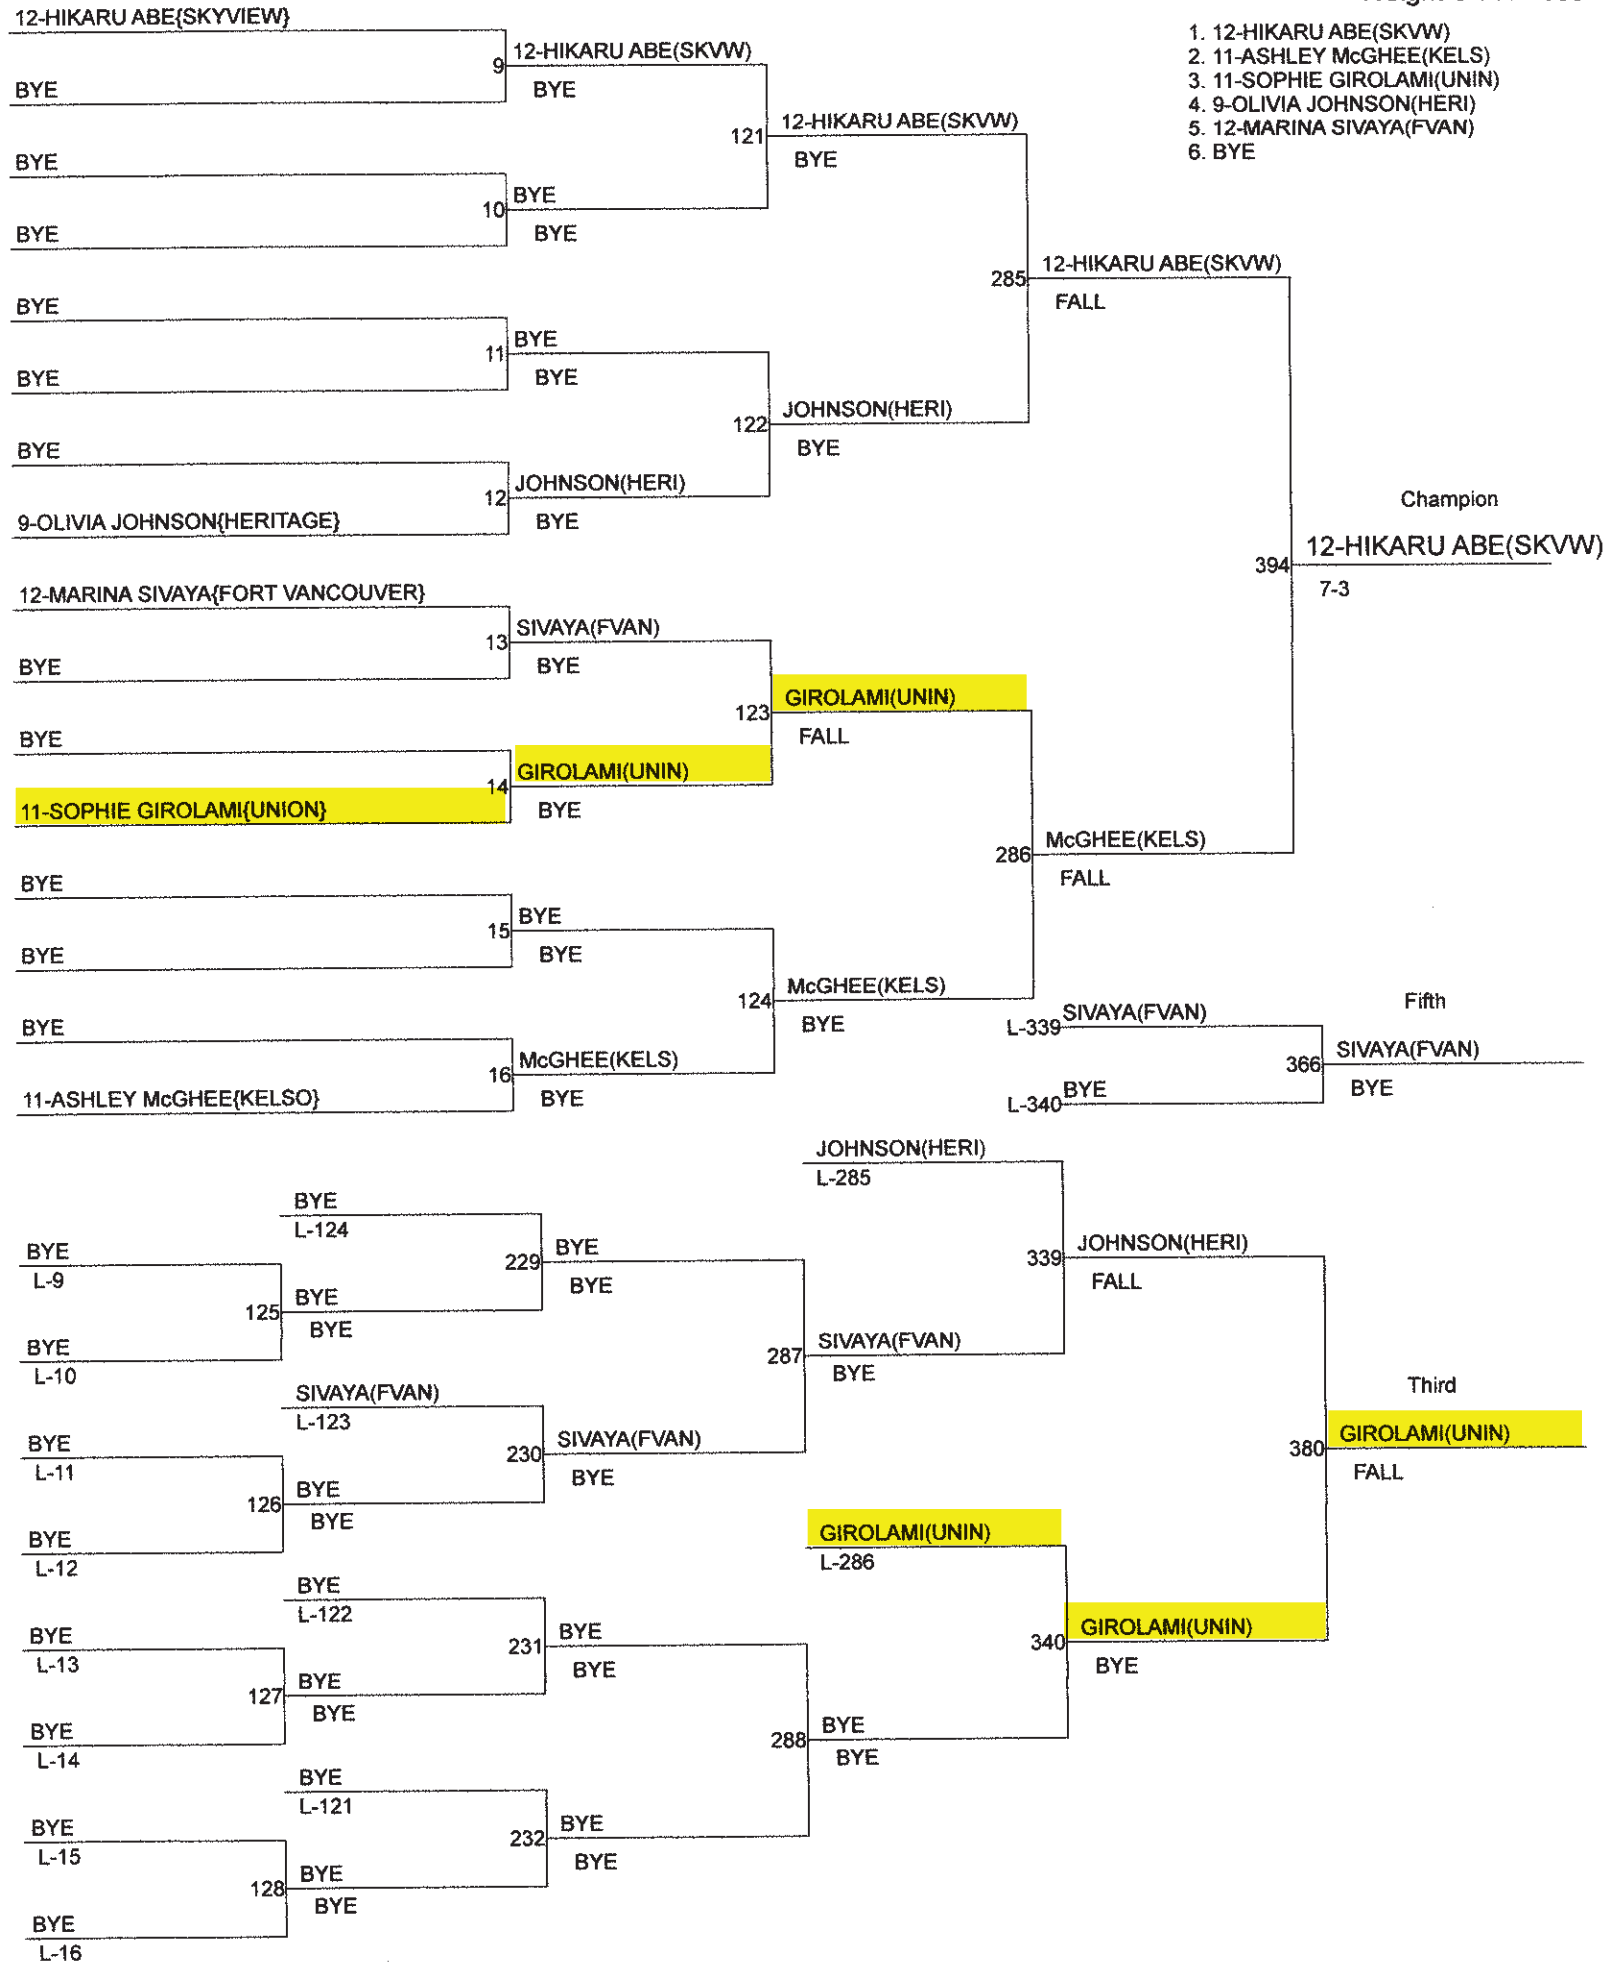

District IV South Girls Sub-Regional Wrestling Championships

Weight Class : 105

1. 12-HIKARU ABE(SKVW)
2. 11-ASHLEY McGHEE(KELS)
3. 11-SOPHIE GIROLAMI(UNIN)
4. 9-OLIVIA JOHNSON(HERI)
5. 12-MARINA SIVAYA(FVAN)
6. BYE