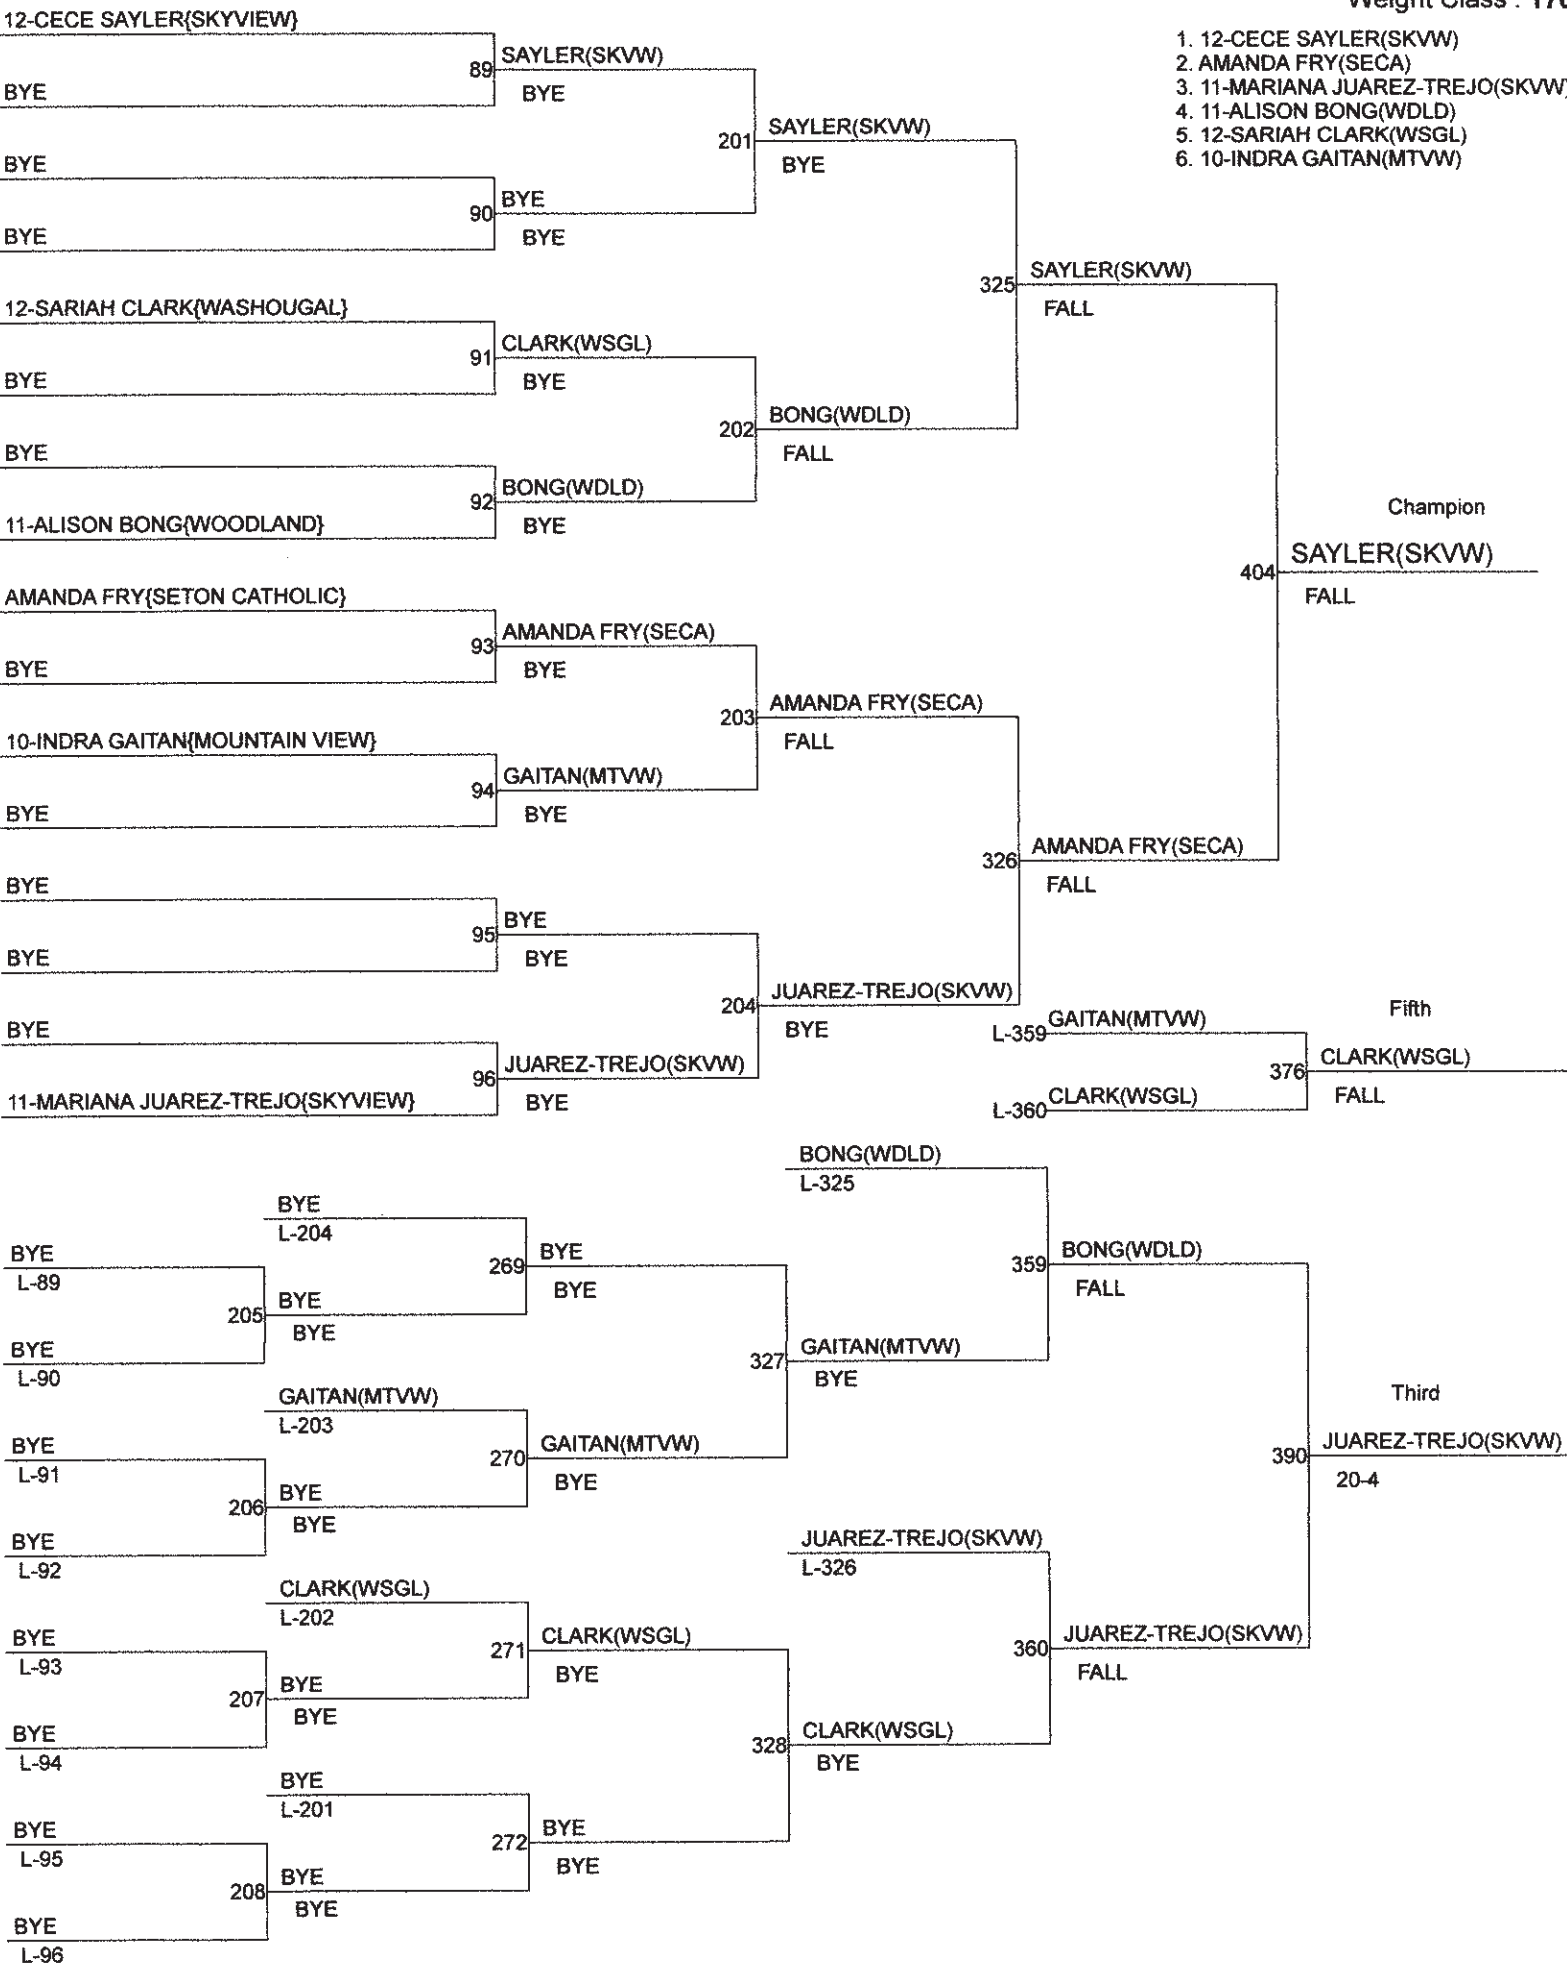

District IV South Girls Sub-Regional Wrestling Championships

Weight Class : 170

1. 12-CECE SAYLER(SKVV)
2. AMANDA FRY(SECA)
3. 11-MARIANA JUAREZ-TREJO(SKVV)
4. 11-ALISON BONG(WDLD)
5. 12-SARIAH CLARK(WSGL)
6. 10-INDRA GAITAN(MTVW)