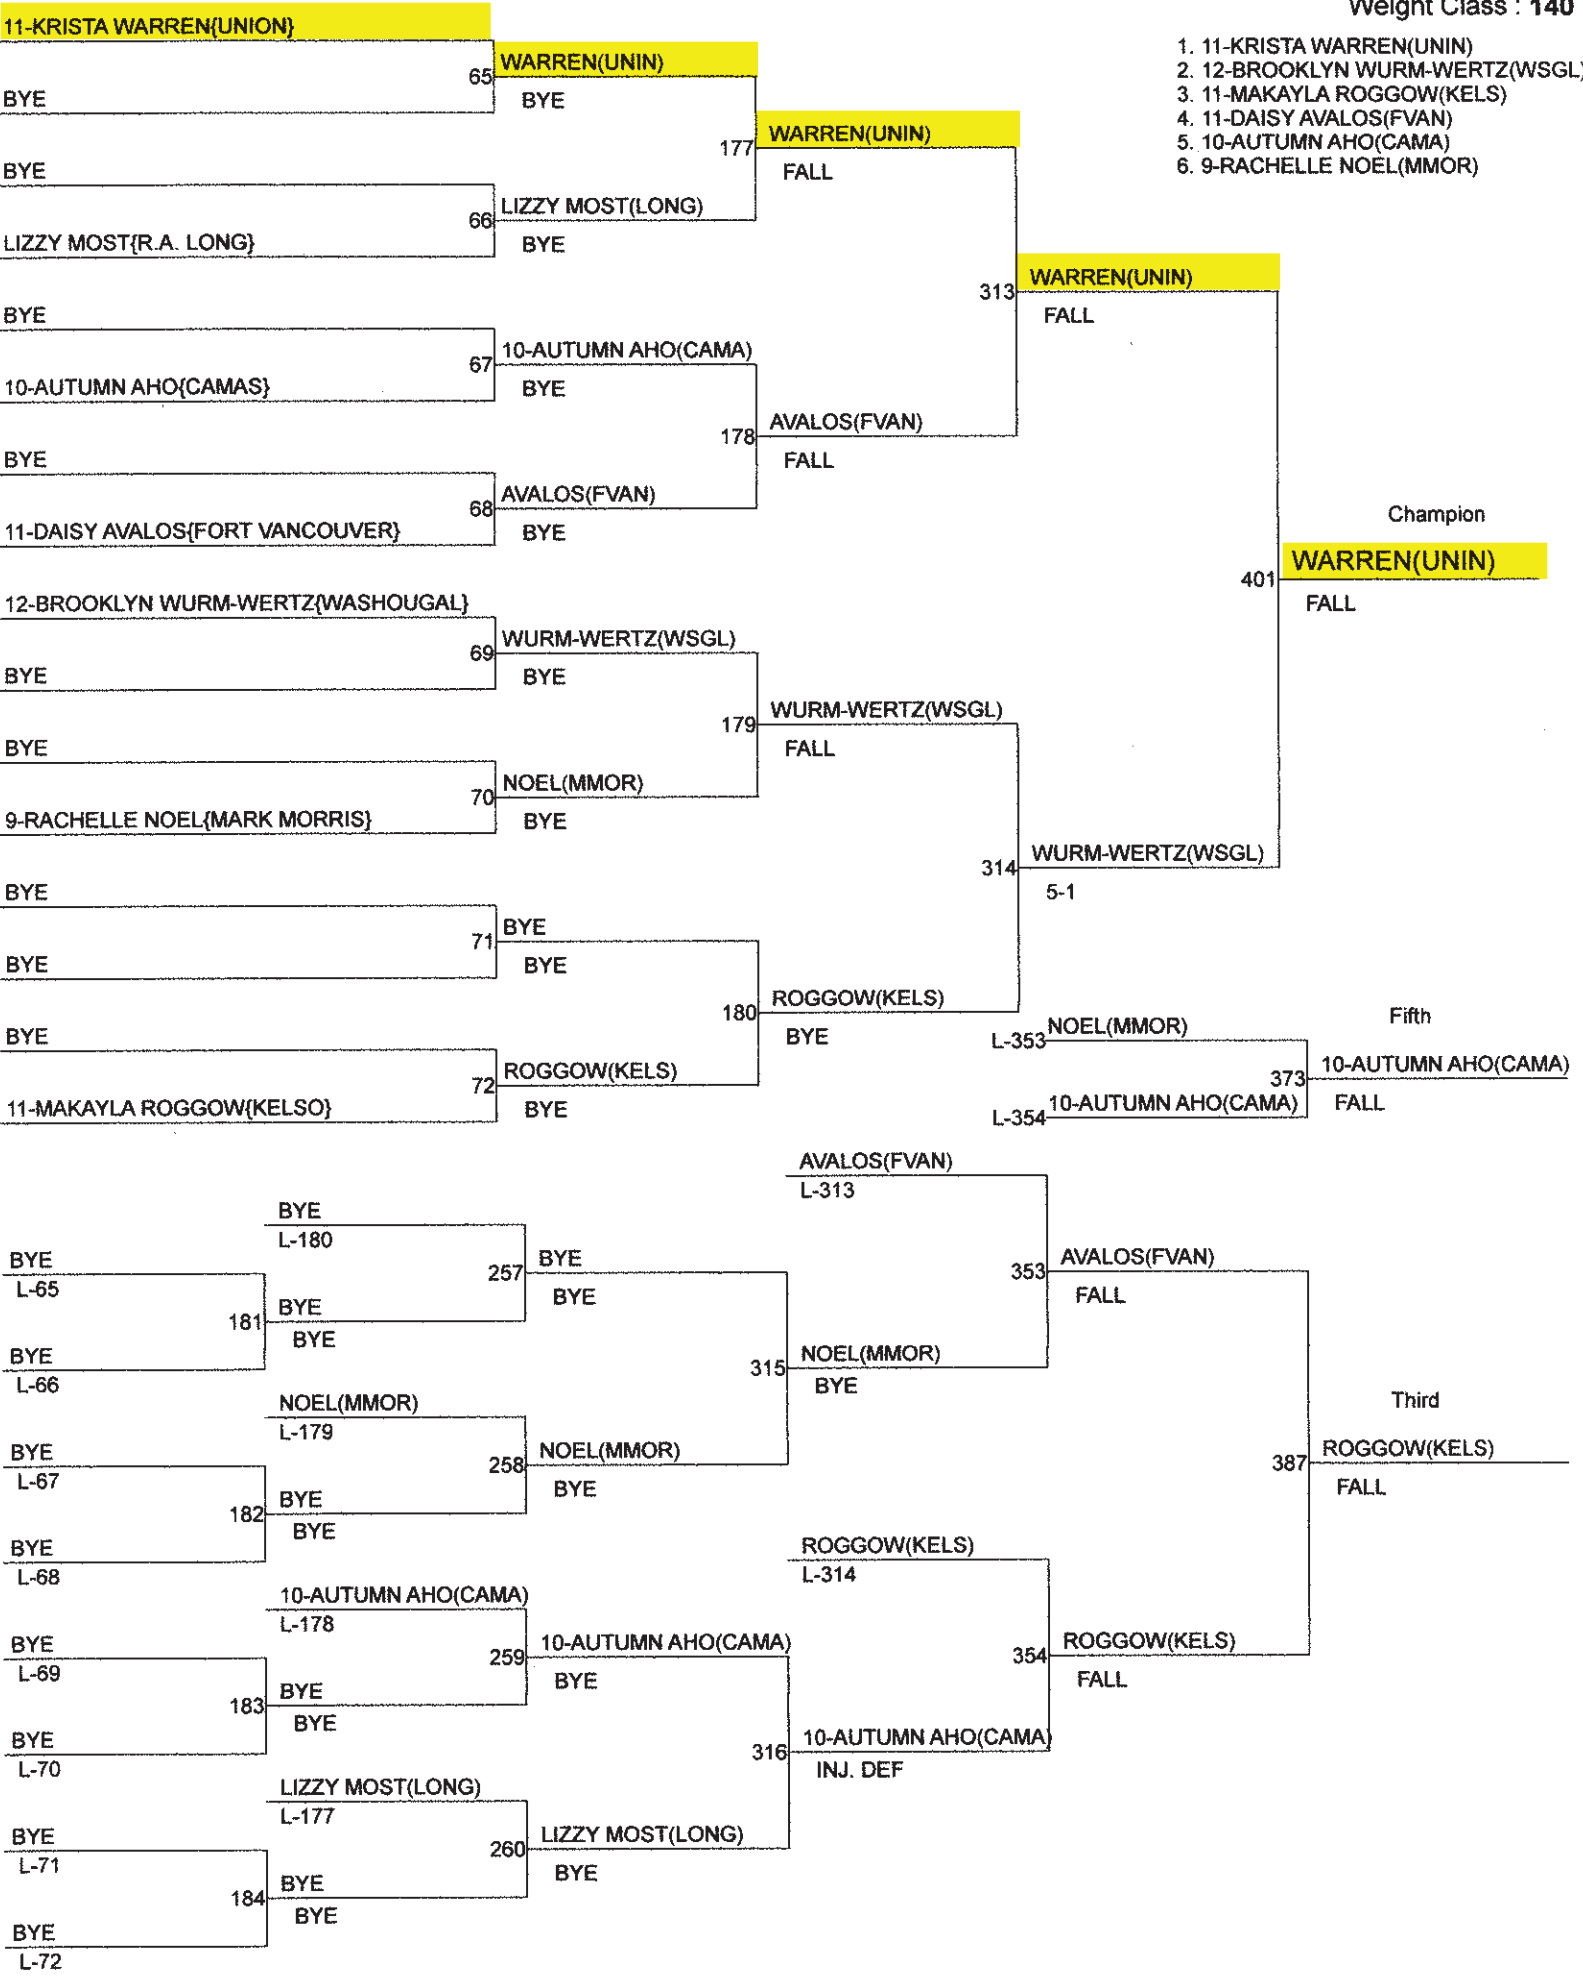

District IV South Girls Sub-Regional Wrestling Championships

Weight Class : 140

1. 11-KRISTA WARREN(UNIN)
2. 12-BROOKLYN WURM-WERTZ(WSGL)
3. 11-MAKAYLA ROGGOW(KELS)
4. 11-DAISY AVALOS(FVAN)
5. 10-AUTUMN AHO(CAMA)
6. 9-RACHELLE NOEL(MMOR)