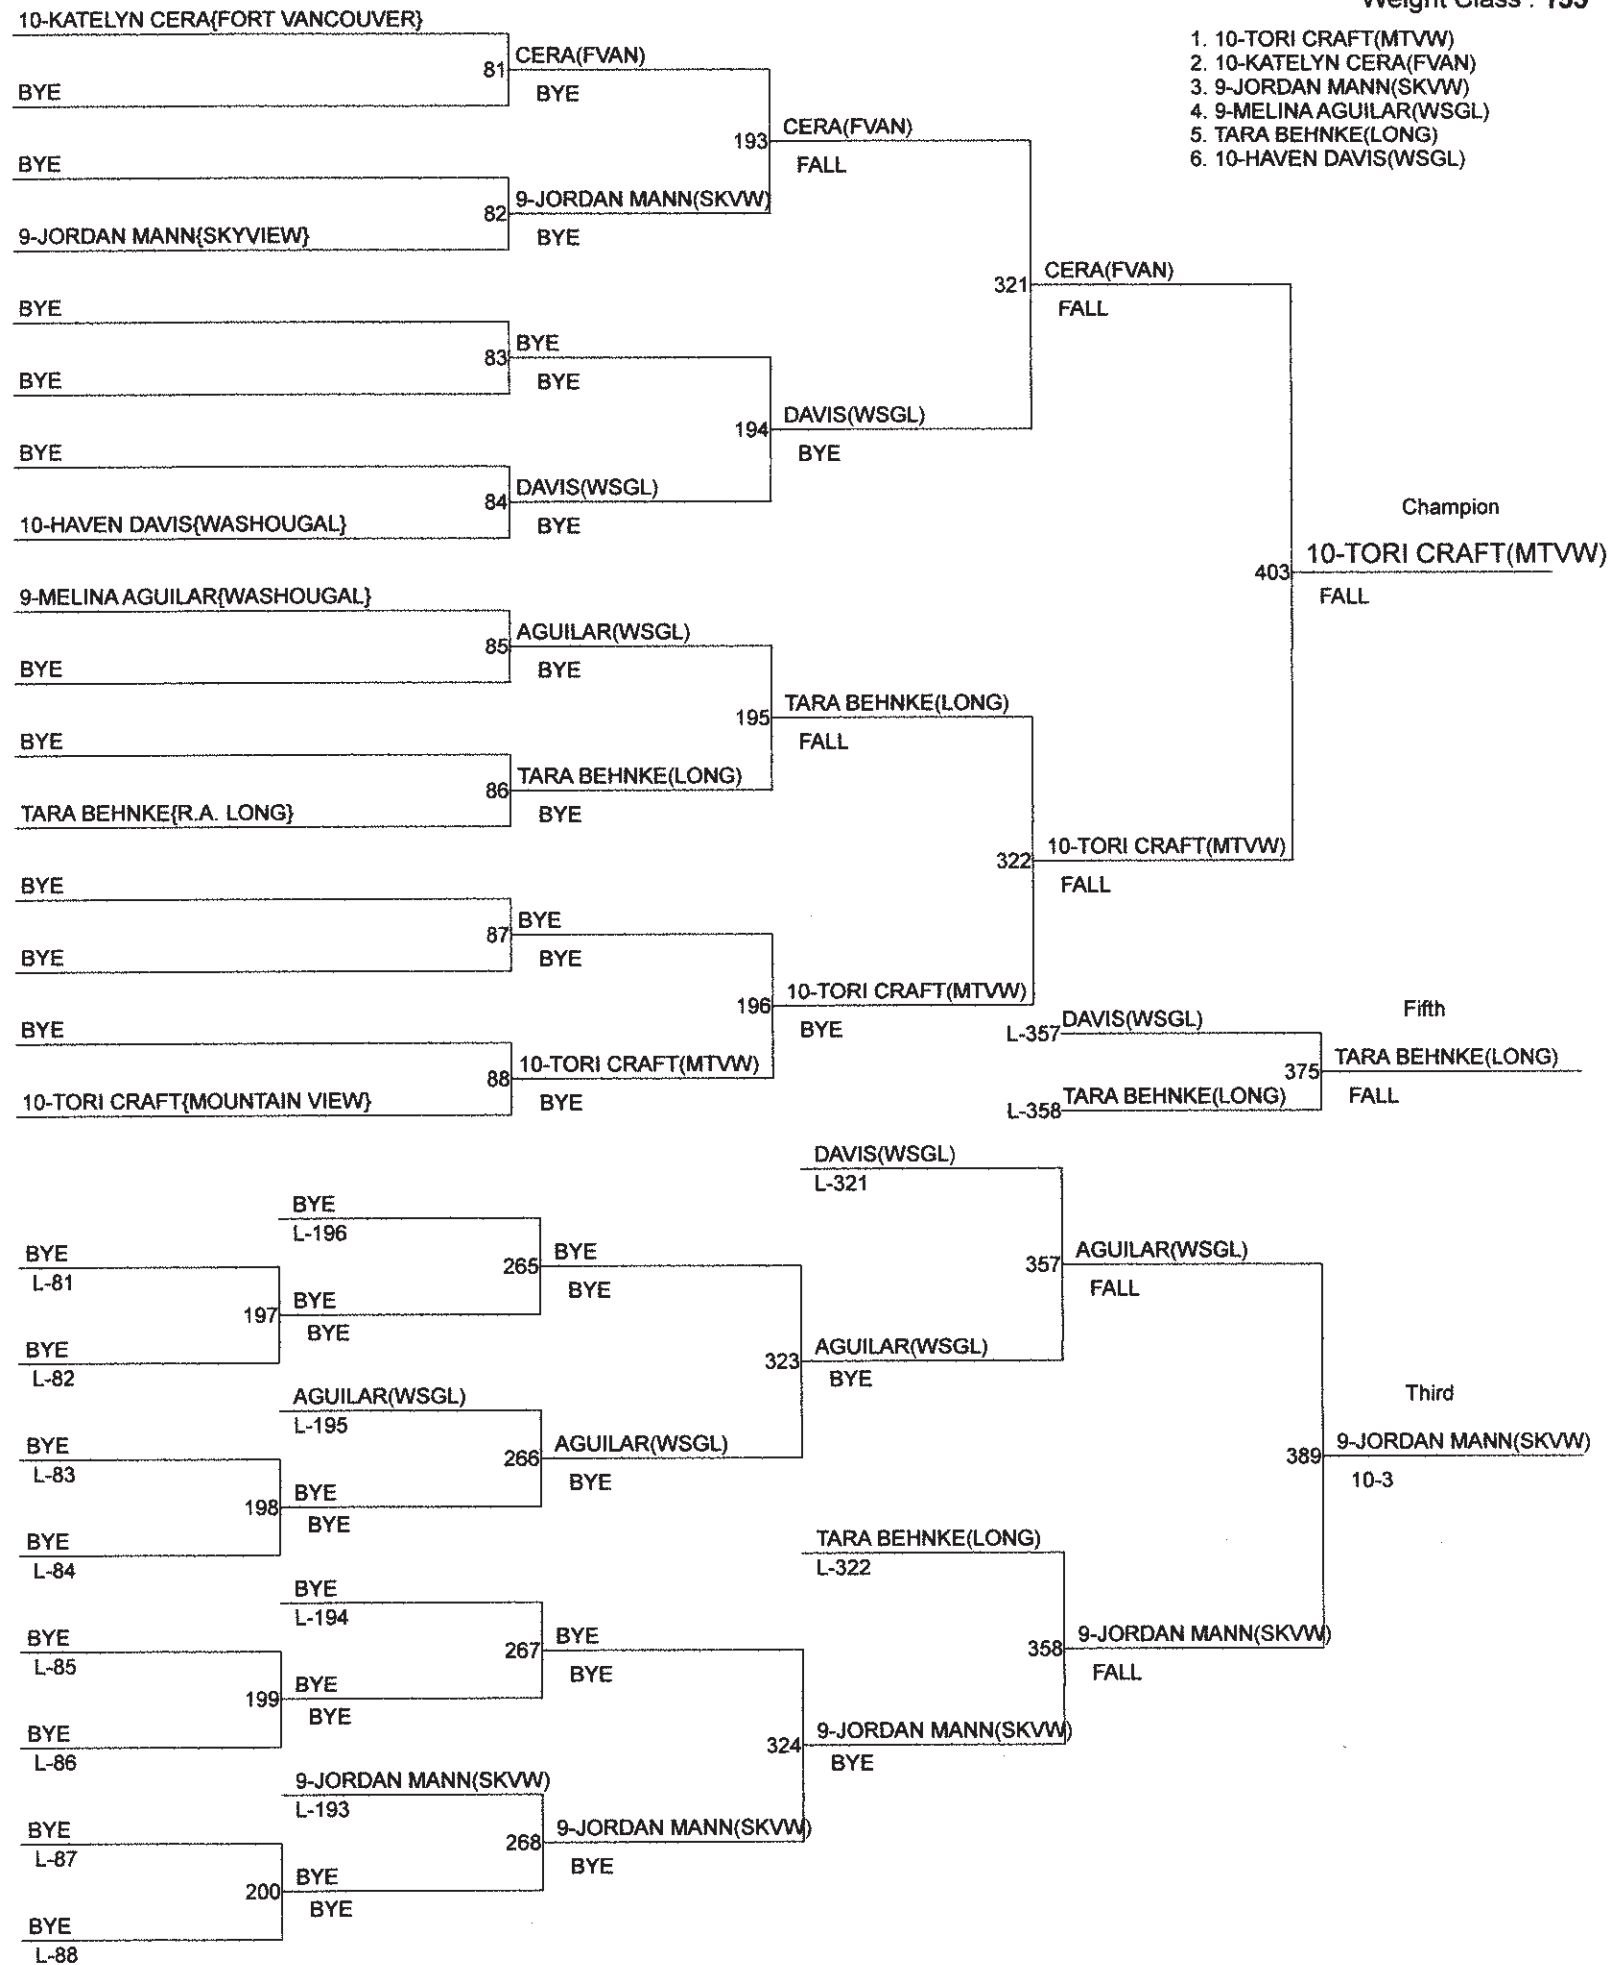

District IV South Girls Sub-Regional Wrestling Championships

Weight Class : 155

1. 10-TORI CRAFT(MTVW)
2. 10-KATELYN CERA(FVAN)
3. 9-JORDAN MANN(SKVV)
4. 9-MELINA AGUILAR(WWGL)
5. TARA BEHNKE(LONG)
6. 10-HAVEN DAVIS(WWGL)