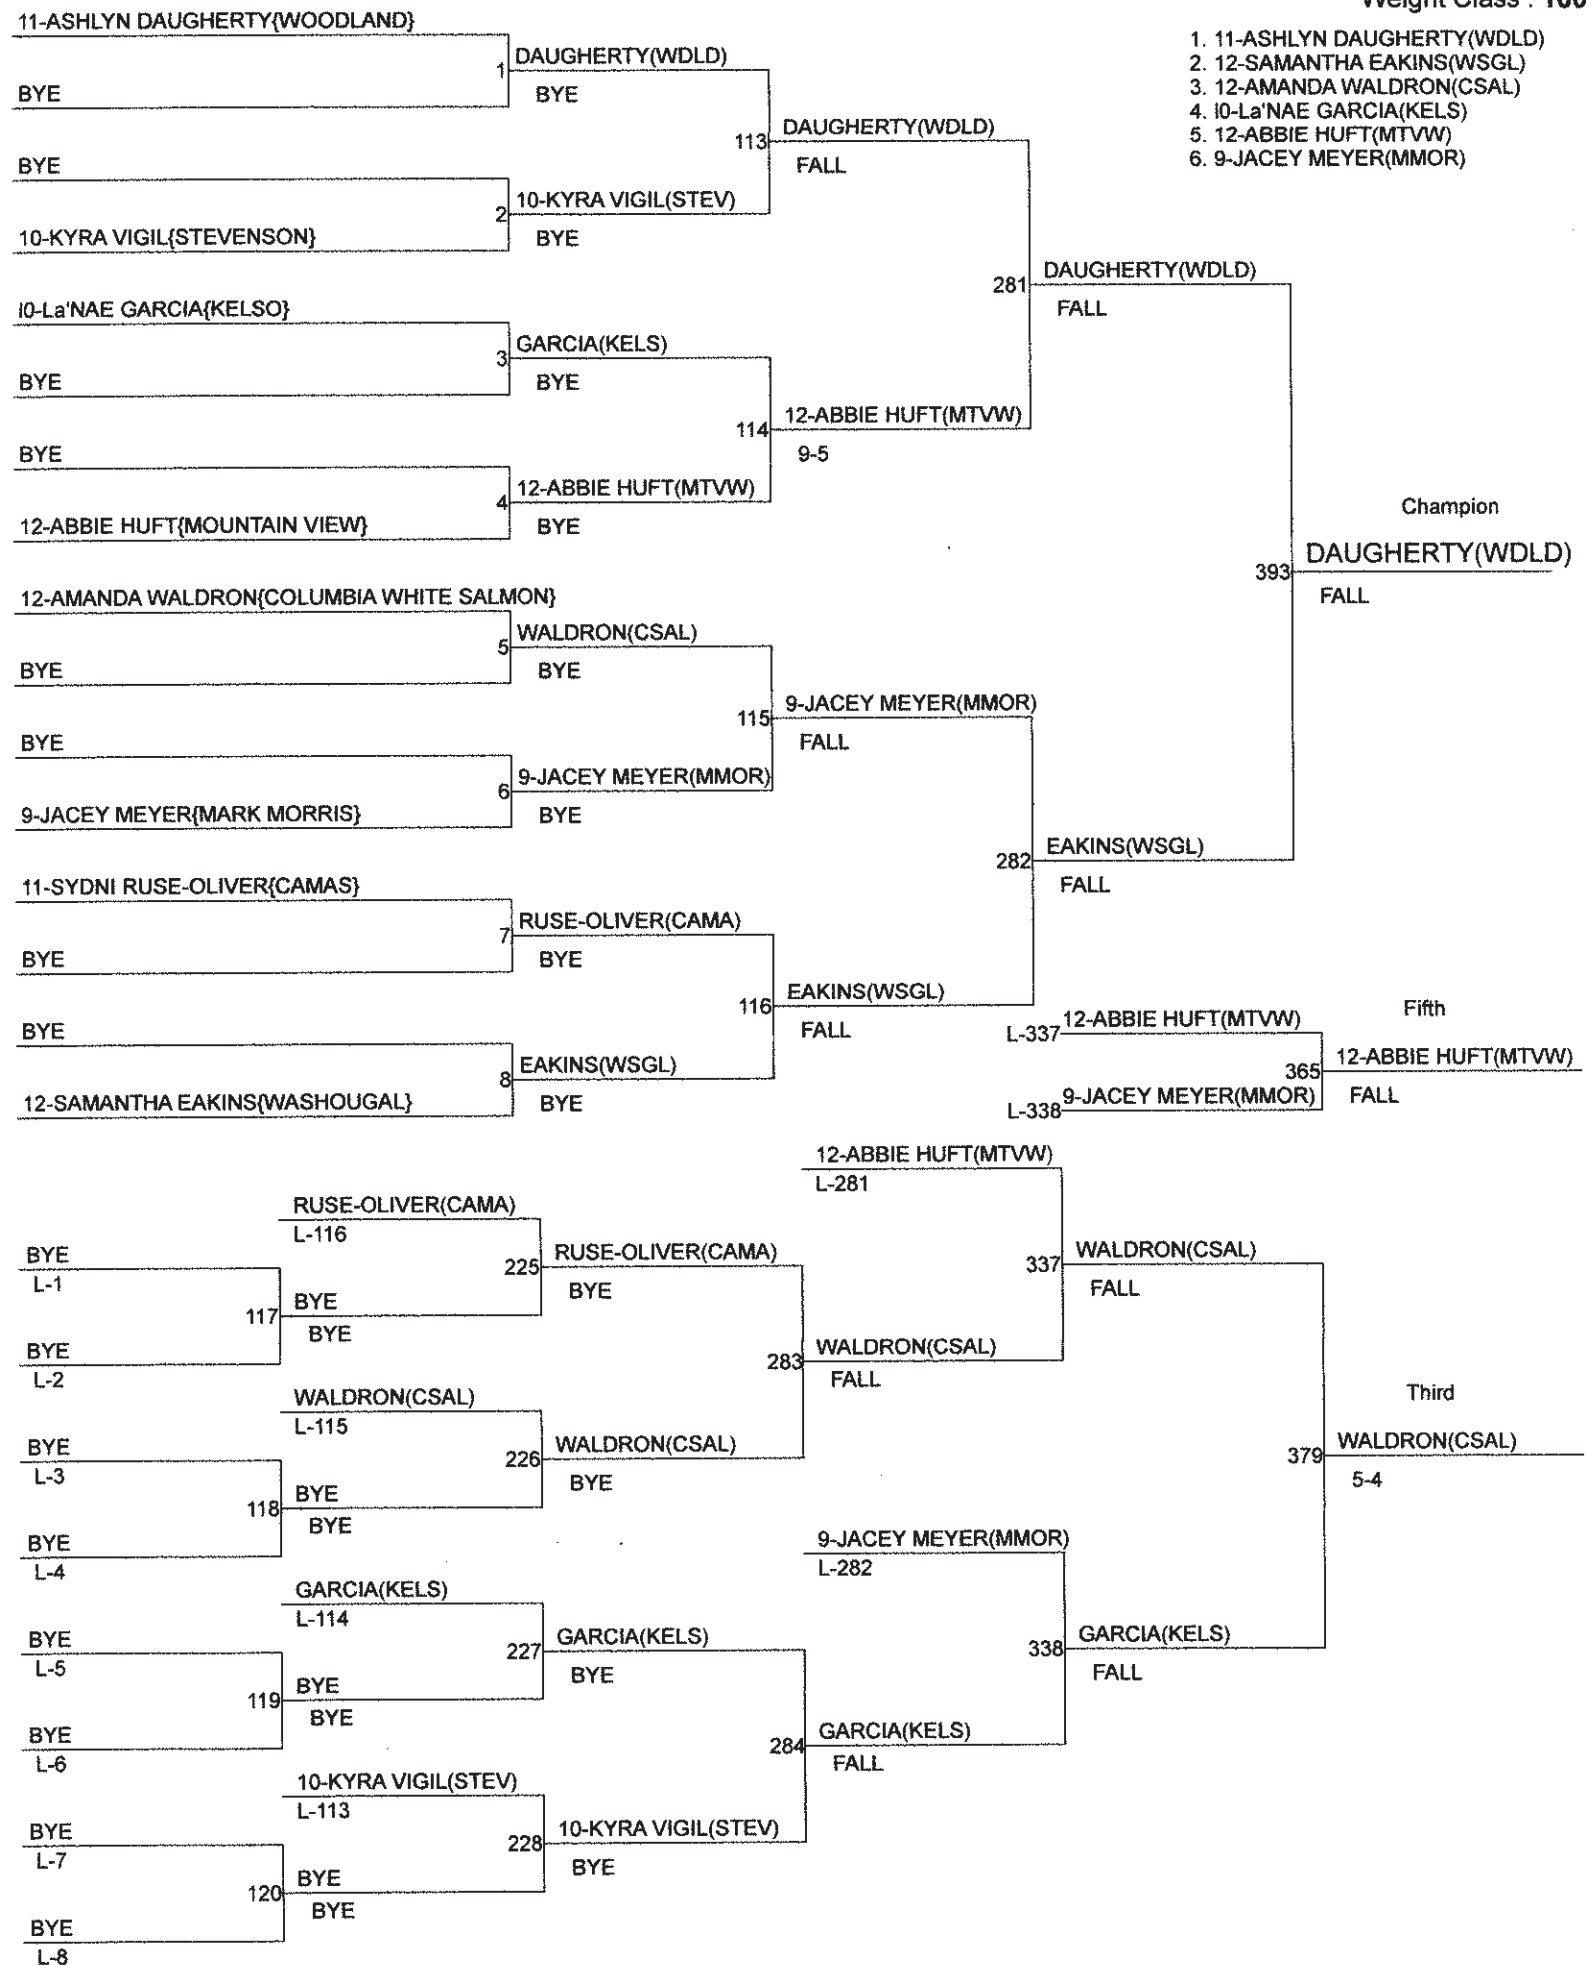

District IV South Girls Sub-Regional Wrestling Championships

1..UNION.....	190	12..R.A. LONG.....	37
2..WASHOUGAL.....	169	13..LA CENTER.....	33
3..KELSO.....	162.5	14..HUDSON'S BAY.....	33
4..CAMAS.....	89	15..HERITAGE.....	10
5..COLUMBIA WHITE SALMON...84		16..BATTLE GROUND.....	6
6..SKYVIEW.....	76.5	17..EVERGREEN.....	5
7..FORT VANCOUVER.....	64	18..KING'S WAY.....	0
8..MARK MORRIS.....	59	19..COLUMBIA RIVER.....	0
9..MOUNTAIN VIEW.....	50	20..RIDGEFIELD.....	0
10..SETON CATHOLIC.....	43	21..STEVENSON.....	0
11..WOODLAND.....	40	22..PRAIRIE.....	0

District IV South Girls Sub-Regional Wrestling Championships

<u>Team</u>	<u>Weights</u>													
	<u>100</u>	<u>105</u>	<u>110</u>	<u>115</u>	<u>120</u>	<u>125</u>	<u>130</u>	<u>135</u>	<u>140</u>	<u>145</u>	<u>155</u>	<u>170</u>	<u>190</u>	<u>235</u>
BGRD	0	0	0	0	0	0	0	6	0	0	0	0	0	0
CAMA	0	0	0	0	0	18	27	0	10	0	0	0	34	0
HERI	0	10	0	0	0	0	0	0	0	0	0	0	0	0
SKVW	0	22	0	0	0	0	4	0	0	0	13	37.5	0	0
UNIN	0	16	0	30	26	0	28	20	26	41	0	0	3	0
EGVN	0	0	5	0	0	0	0	0	0	0	0	0	0	0
FVAN	0	5	25	0	0	0	0	0	14	0	20	0	0	0
HBAY	0	0	0	0	7	0	0	26	0	0	0	0	0	0
KELS	13	18	28	28	22	7.5	0	0	14	12	0	0	0	20
MTVW	9	0	0	0	14	0	0	0	0	0	24	3	0	0
PRAR	0	0	0	0	0	0	0	0	0	0	0	0	0	0
CRIV	0	0	0	0	0	0	0	0	0	0	0	0	0	0
MMOR	7	0	18	0	11	20	0	0	3	0	0	0	0	0
LONG	0	0	0	0	0	0	14	0	0	0	11	0	0	12
RIDG	0	0	0	0	0	0	0	0	0	0	0	0	0	0
WSGL	20	0	3	10	13	32	25	6	18	7	14	7	14	0
WDLD	26	0	0	0	0	0	0	0	0	0	0	14	0	0
KGWY	0	0	0	0	0	0	0	0	0	0	0	0	0	0
LACT	0	0	0	0	0	12	11	10	0	0	0	0	0	0
SECA	0	0	0	0	0	0	0	0	0	0	0	20	23	0
STEV	0	0	0	0	0	0	0	0	0	0	0	0	0	0
CSAL	15	0	0	18	28	0	0	16	0	0	0	0	7	0

District IV South Girls Sub-Regional Wrestling Championships

Weight Class : 100

1. 11-ASHLYN DAUGHERTY(WDLD)
2. 12-SAMANTHA EAKINS(WSGL)
3. 12-AMANDA WALDRON(CSAL)
4. 10-La'NAE GARCIA(KELS)
5. 12-ABBIE HUFT(MTVW)
6. 9-JACEY MEYER(MMOR)