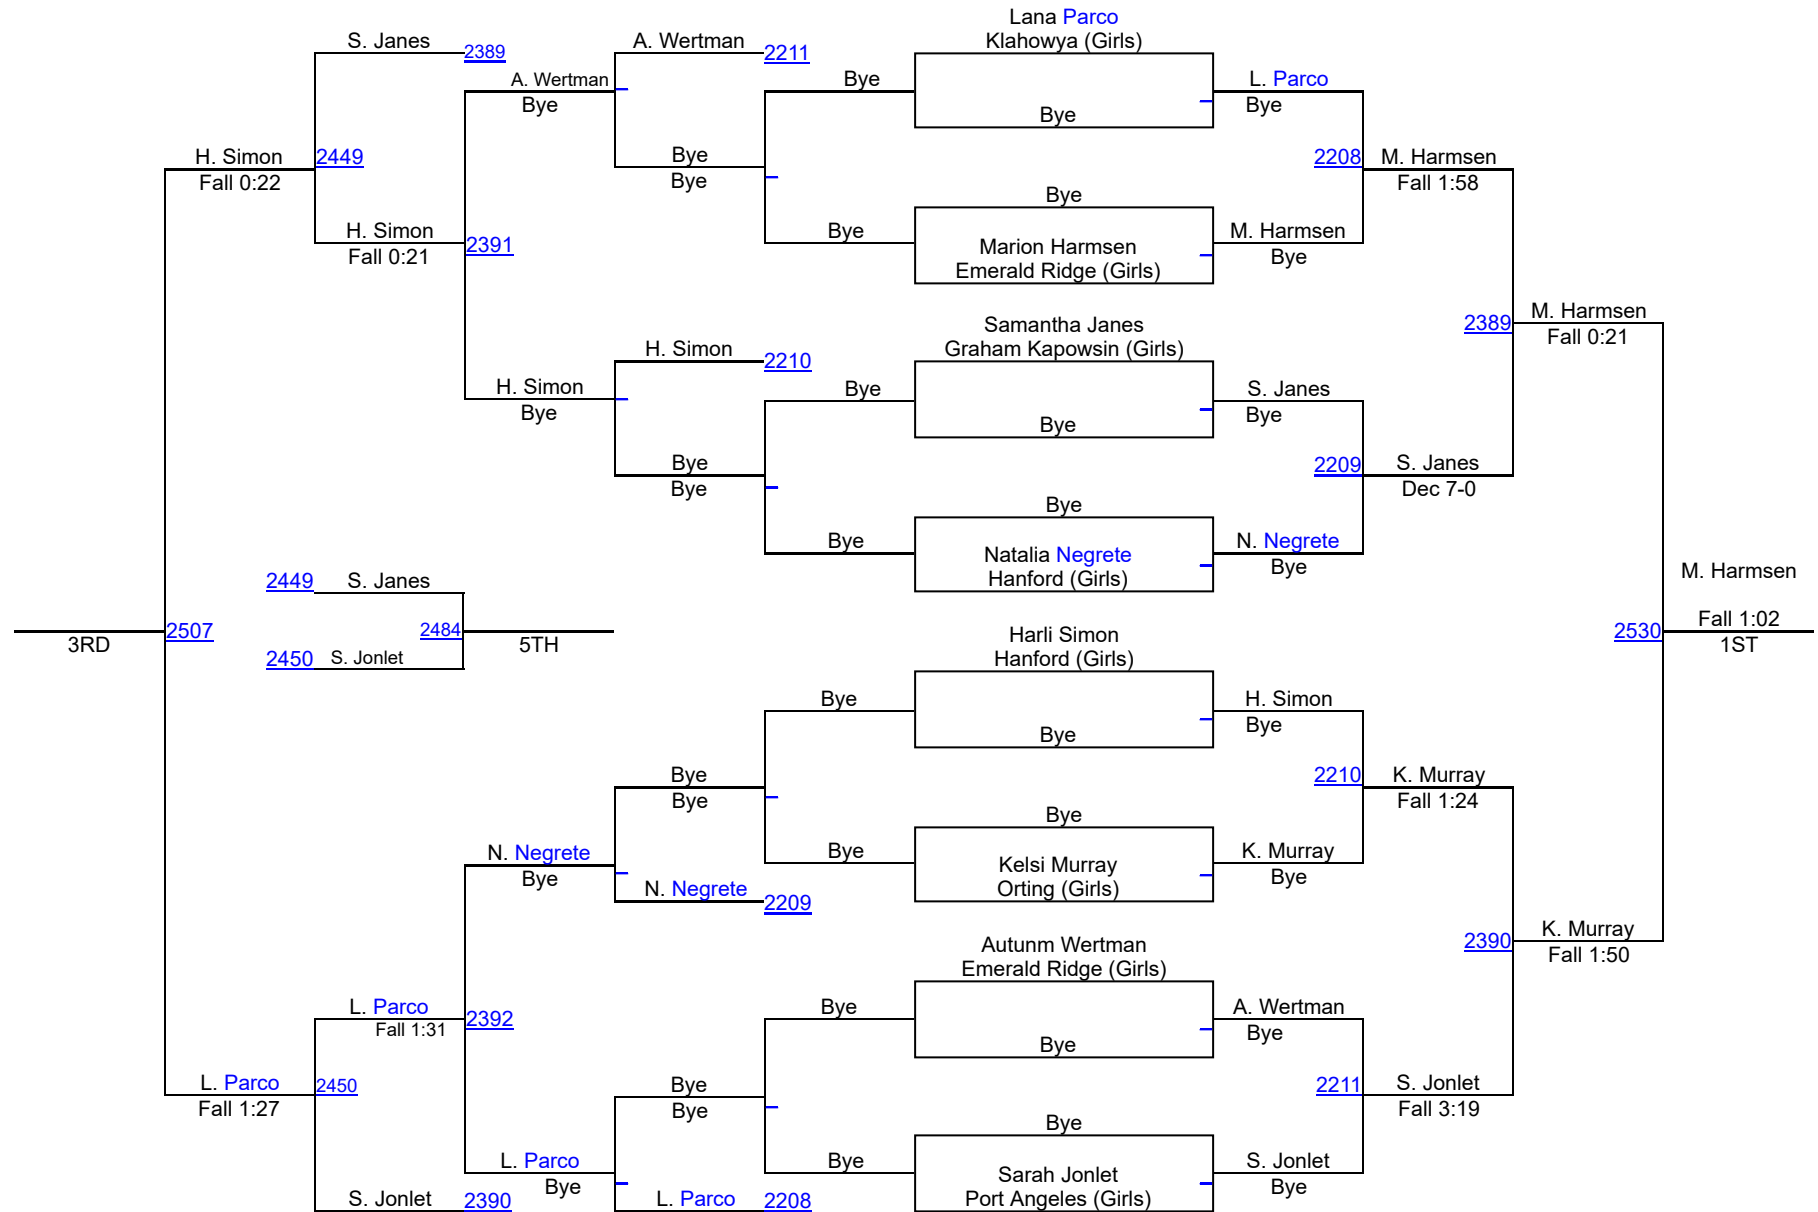

HammerHead Invitational 2018

Female 145B