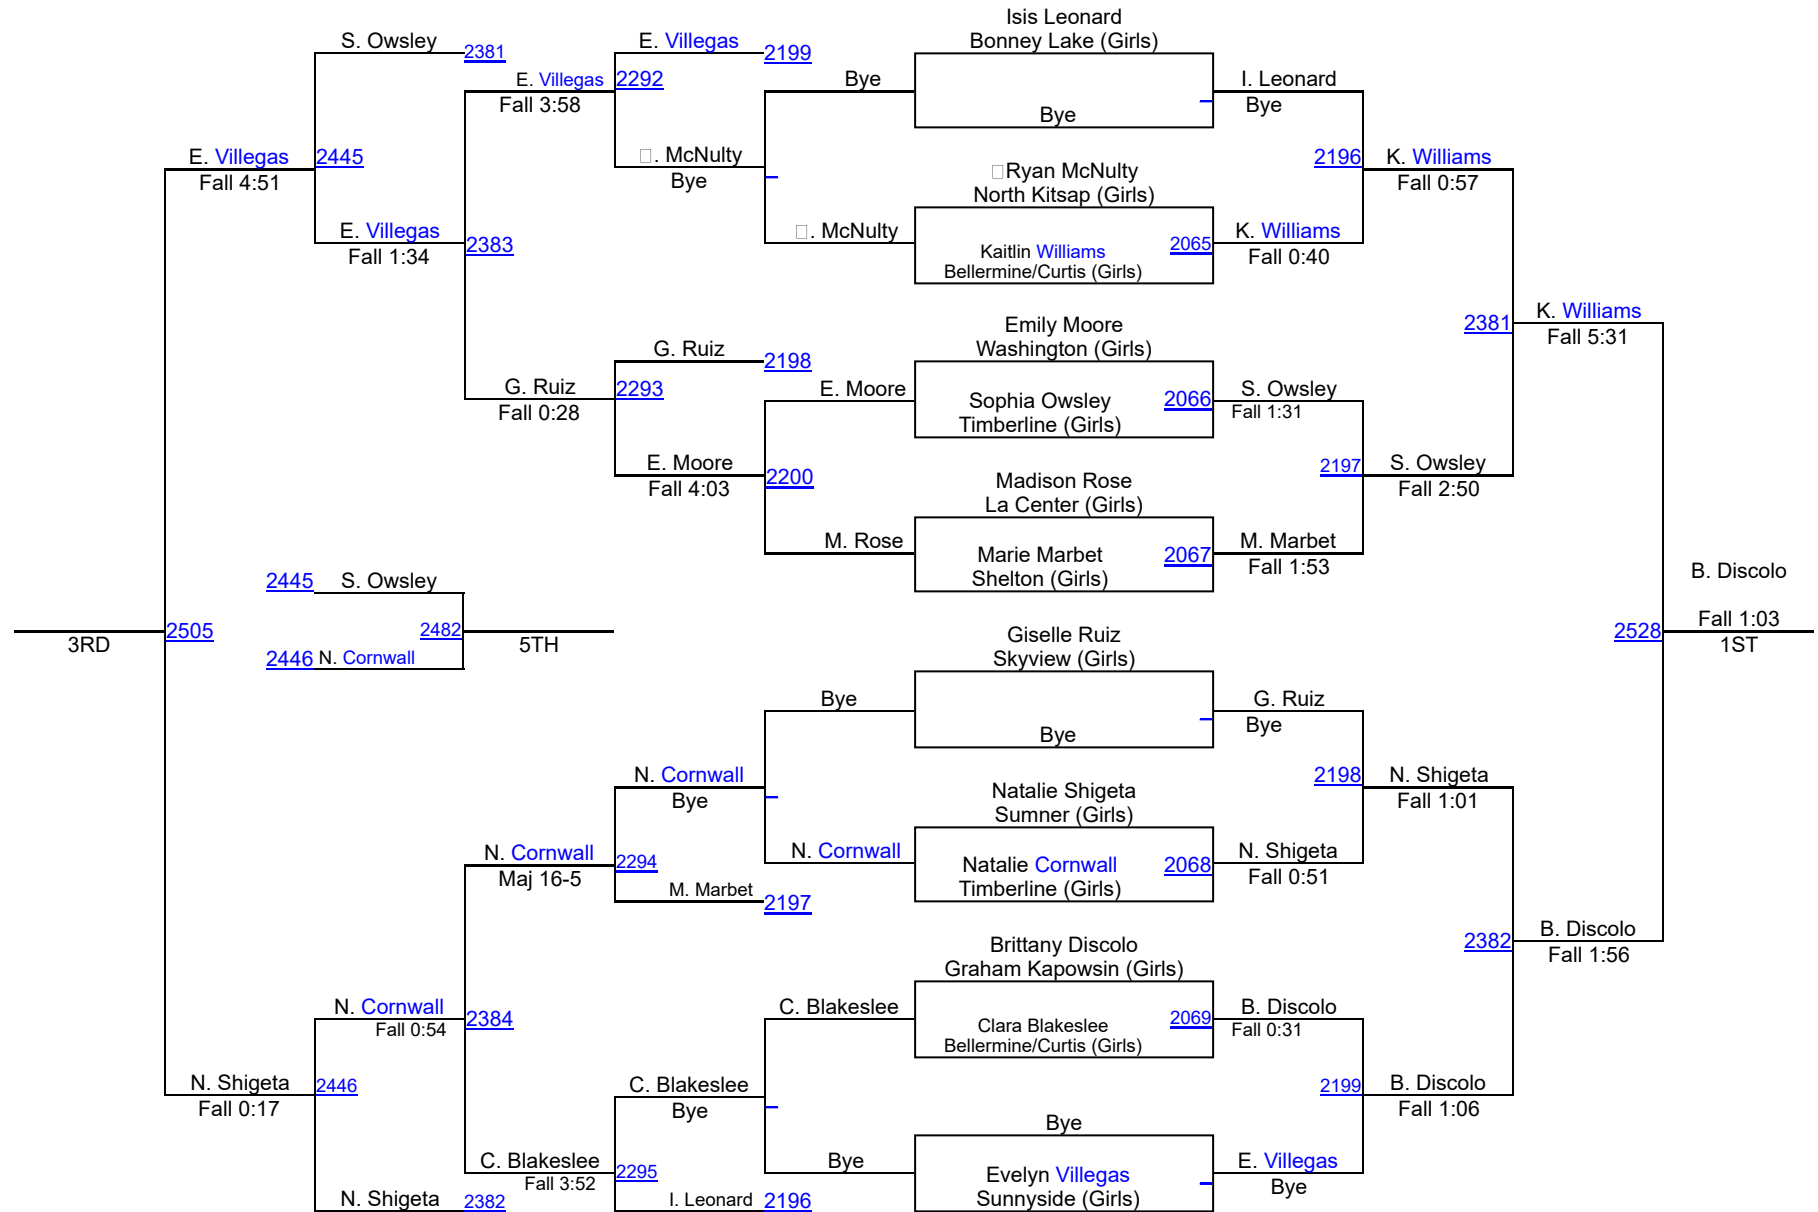

HammerHead Invitational 2018

Female 140B