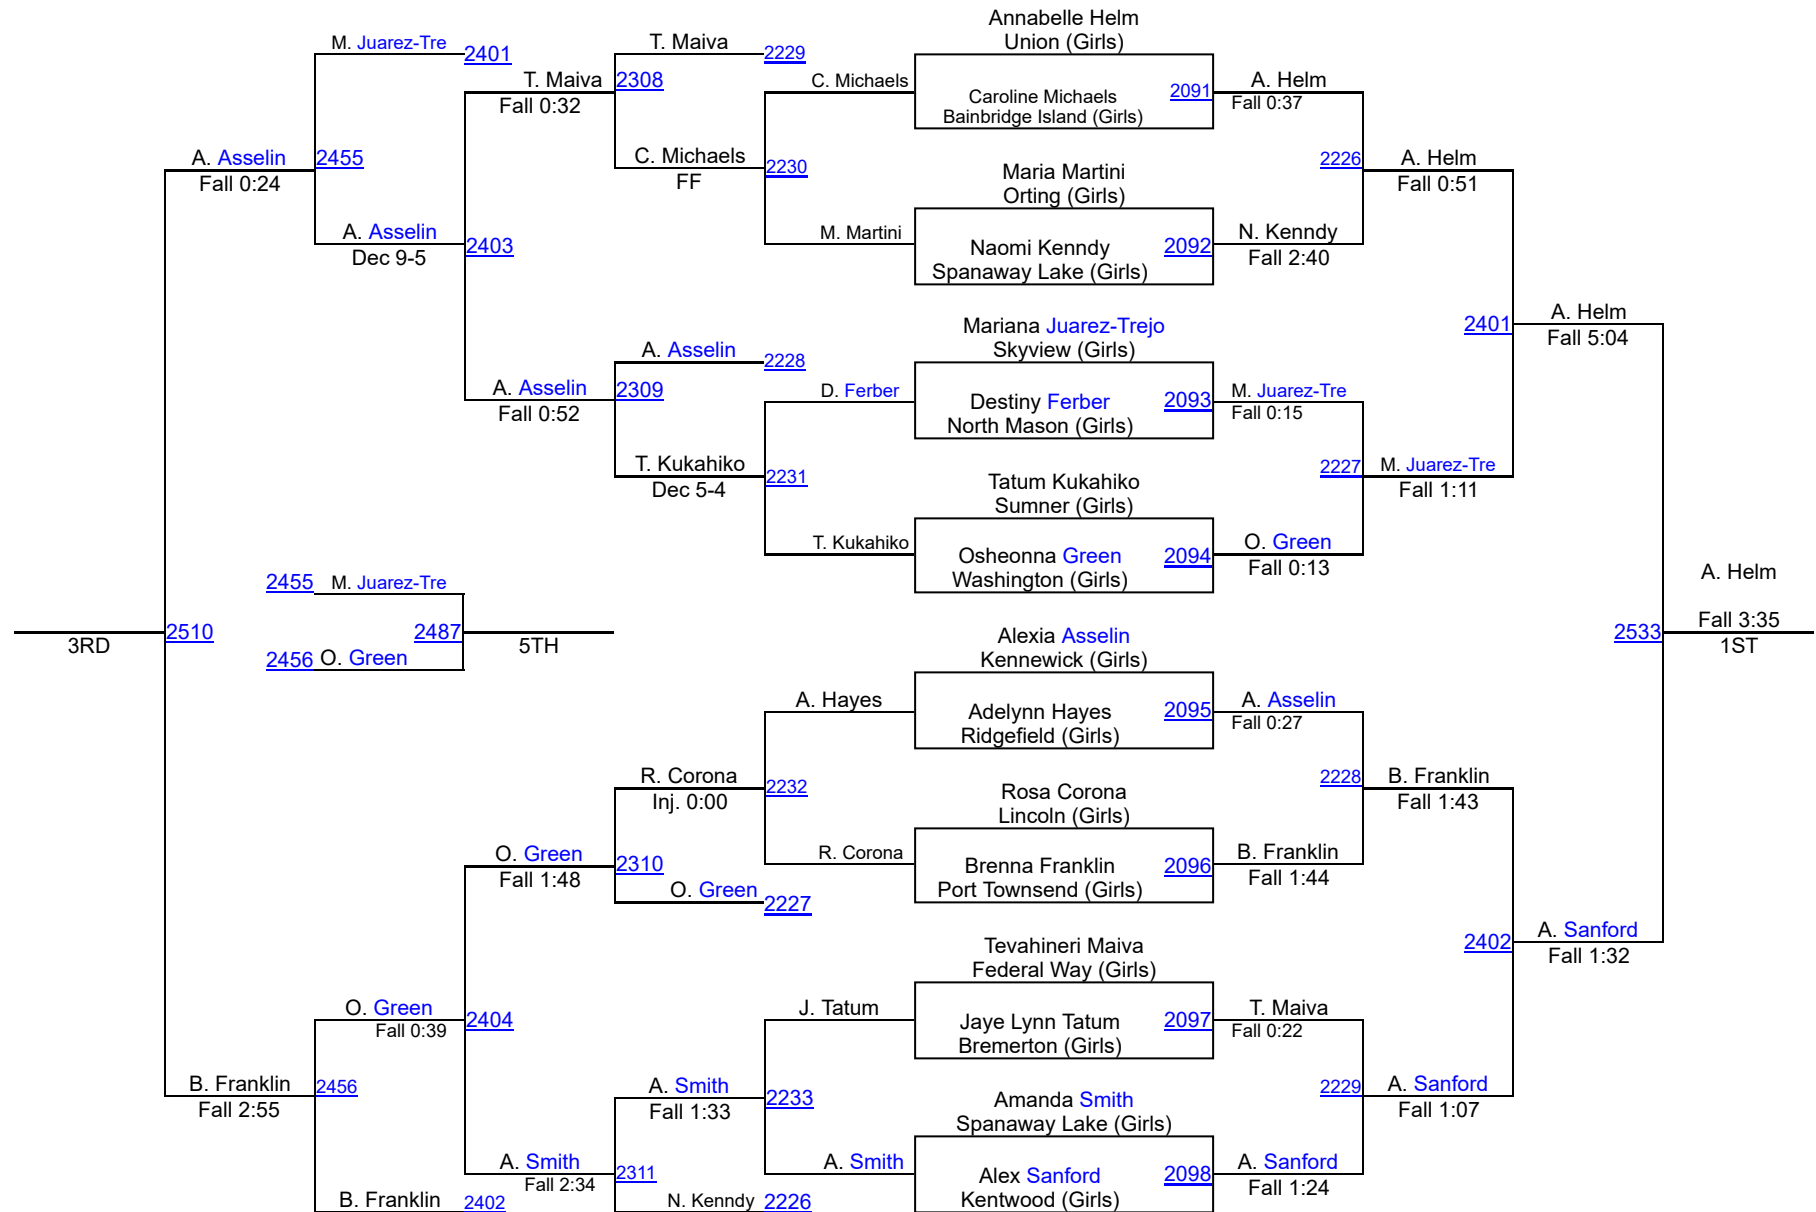

HammerHead Invitational 2018

Female 170