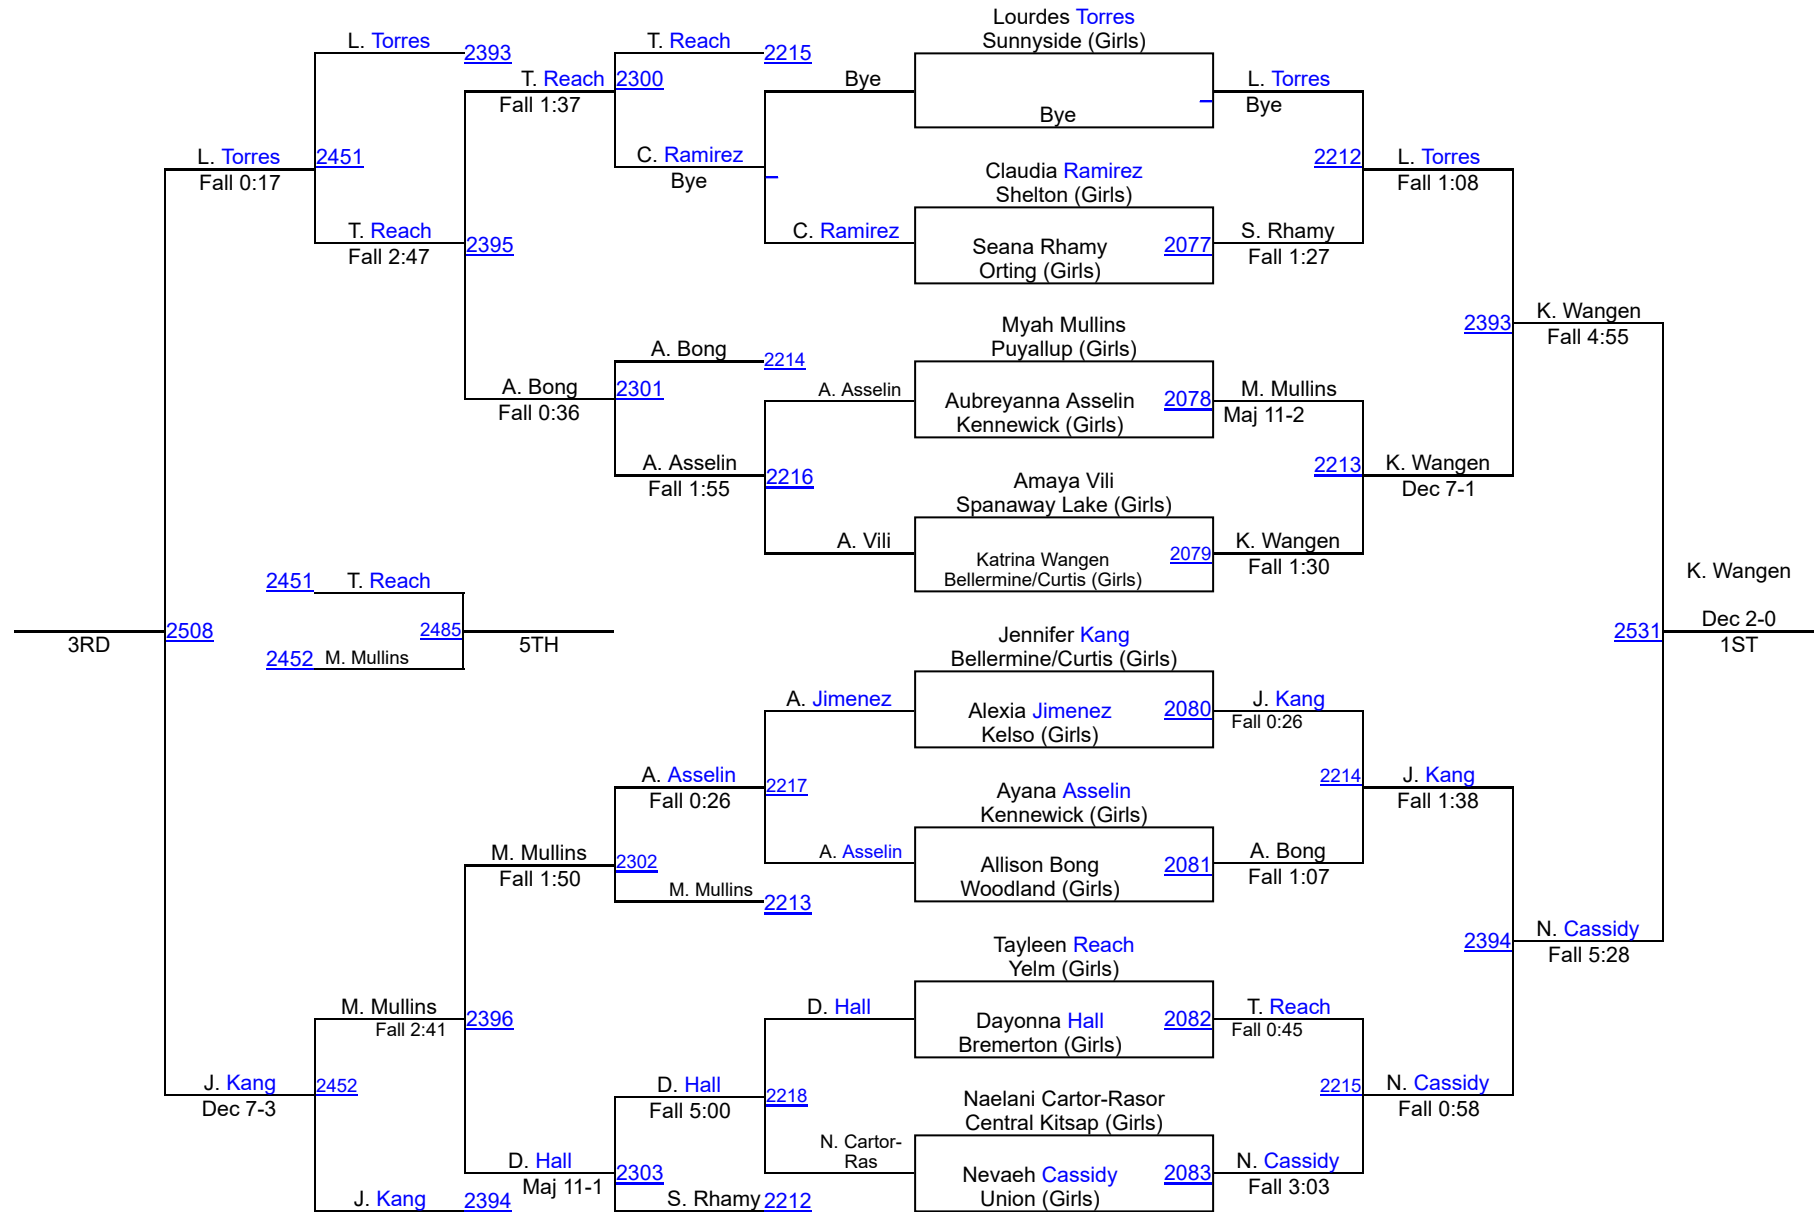

HammerHead Invitational 2018

Female 155