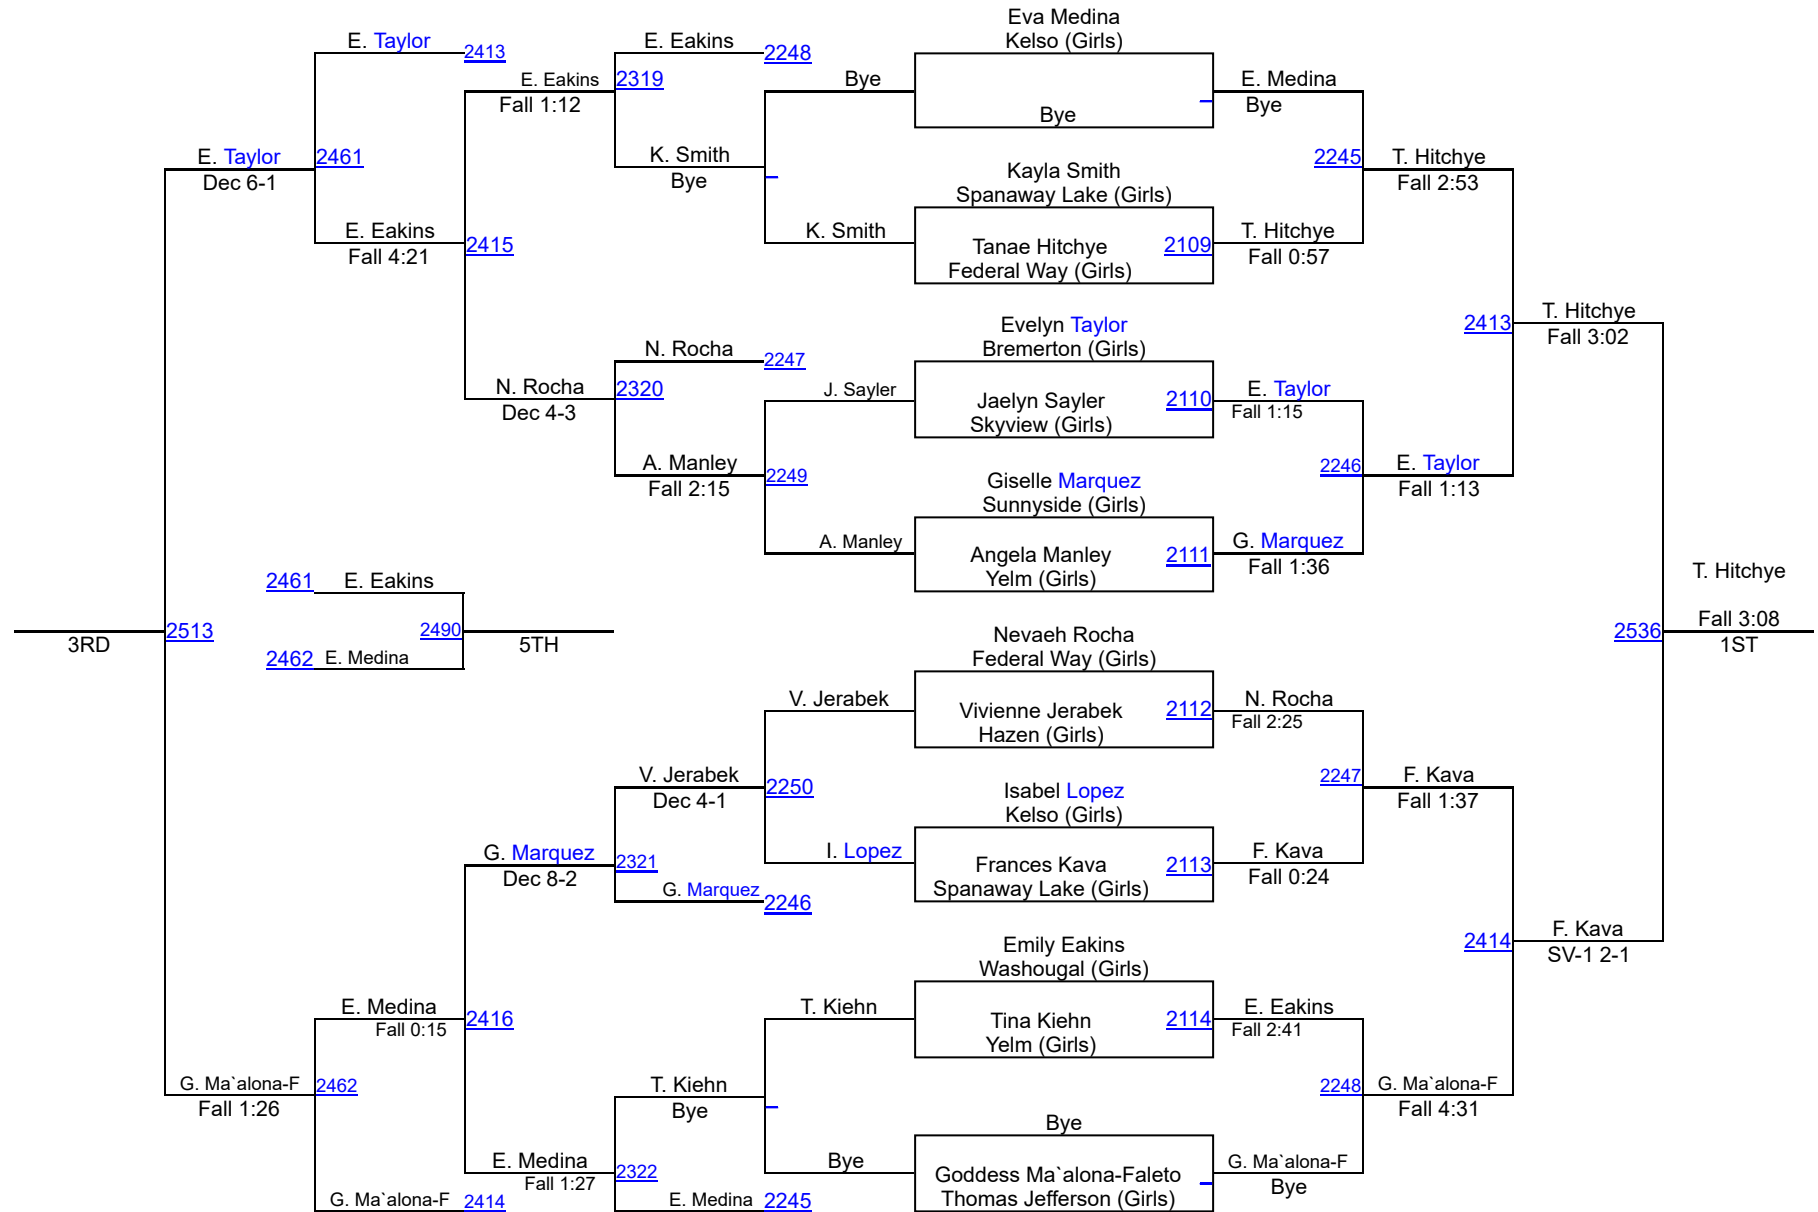

HammerHead Invitational 2018

Female 235