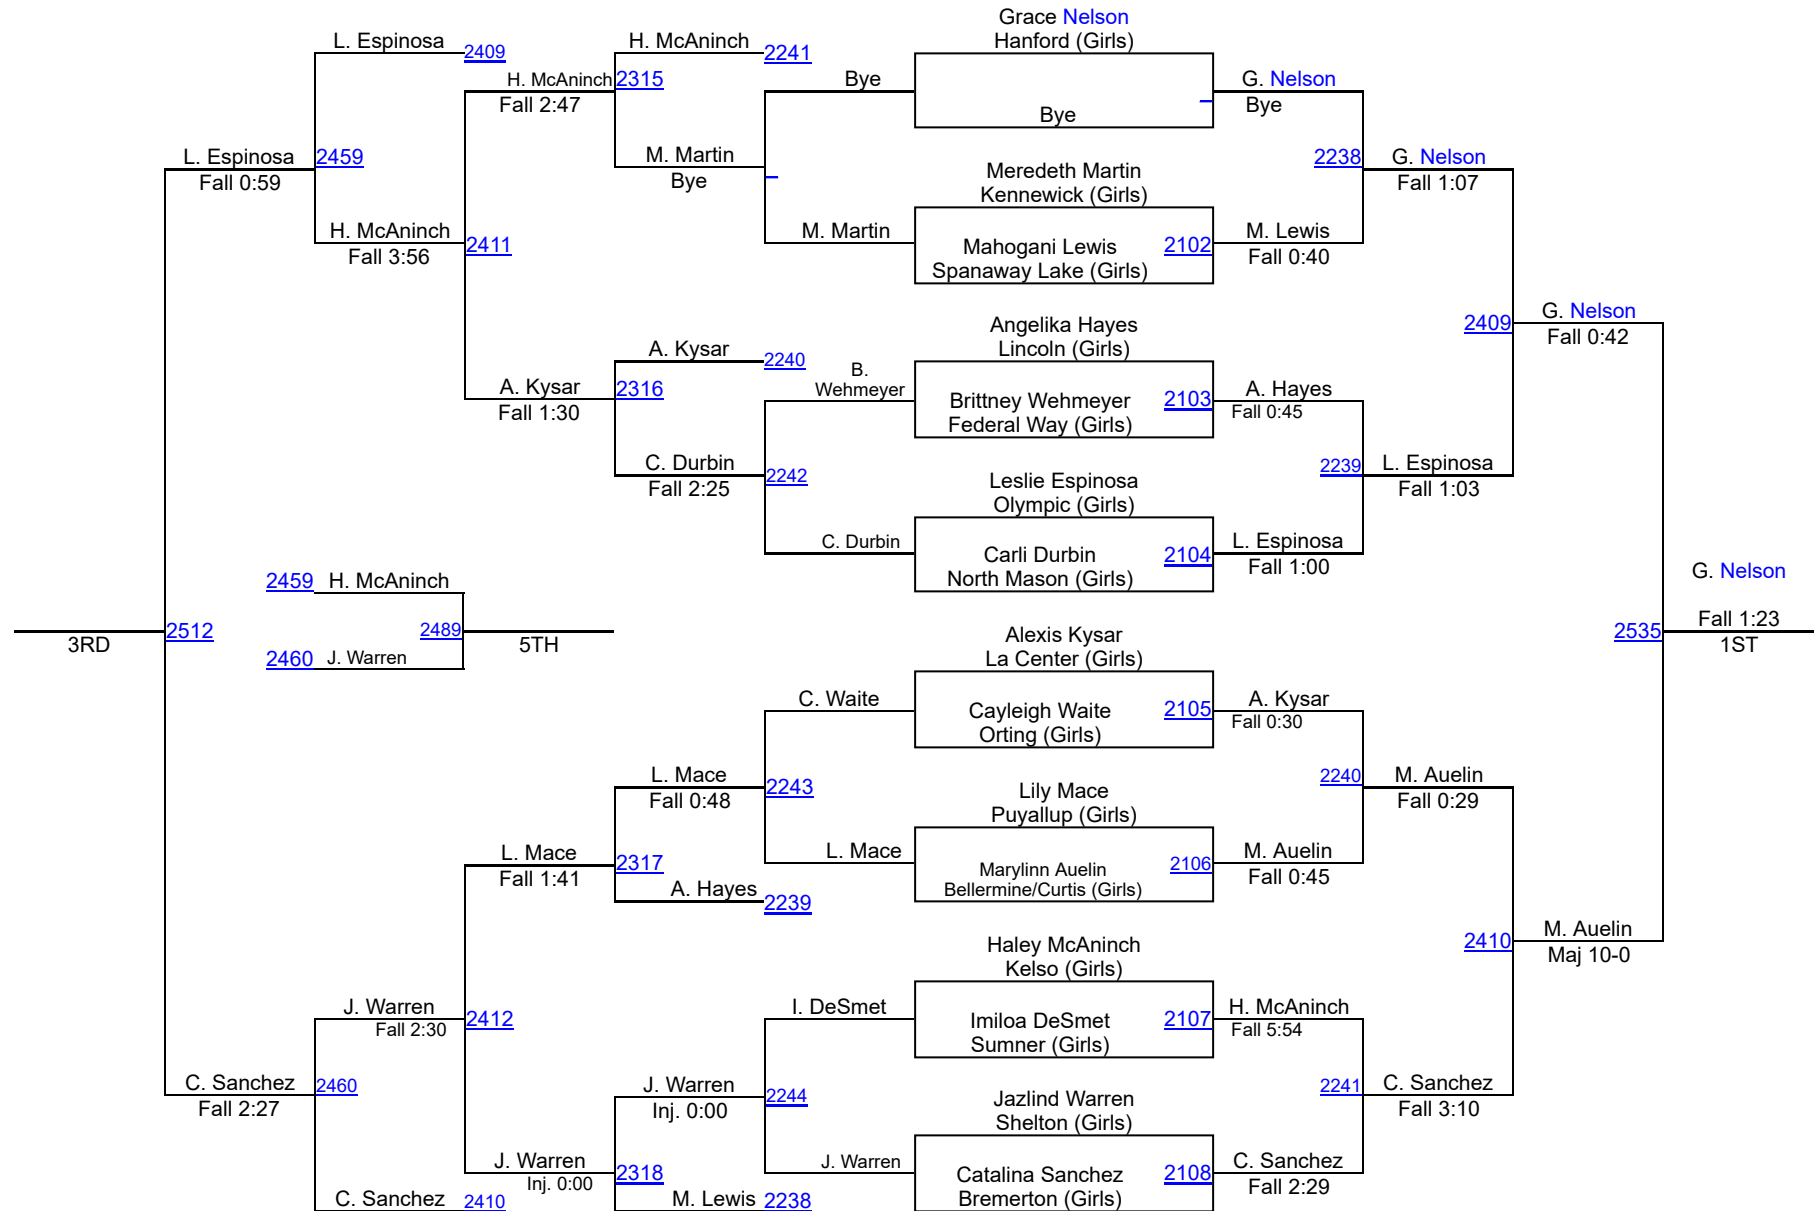

HammerHead Invitational 2018

Female 190