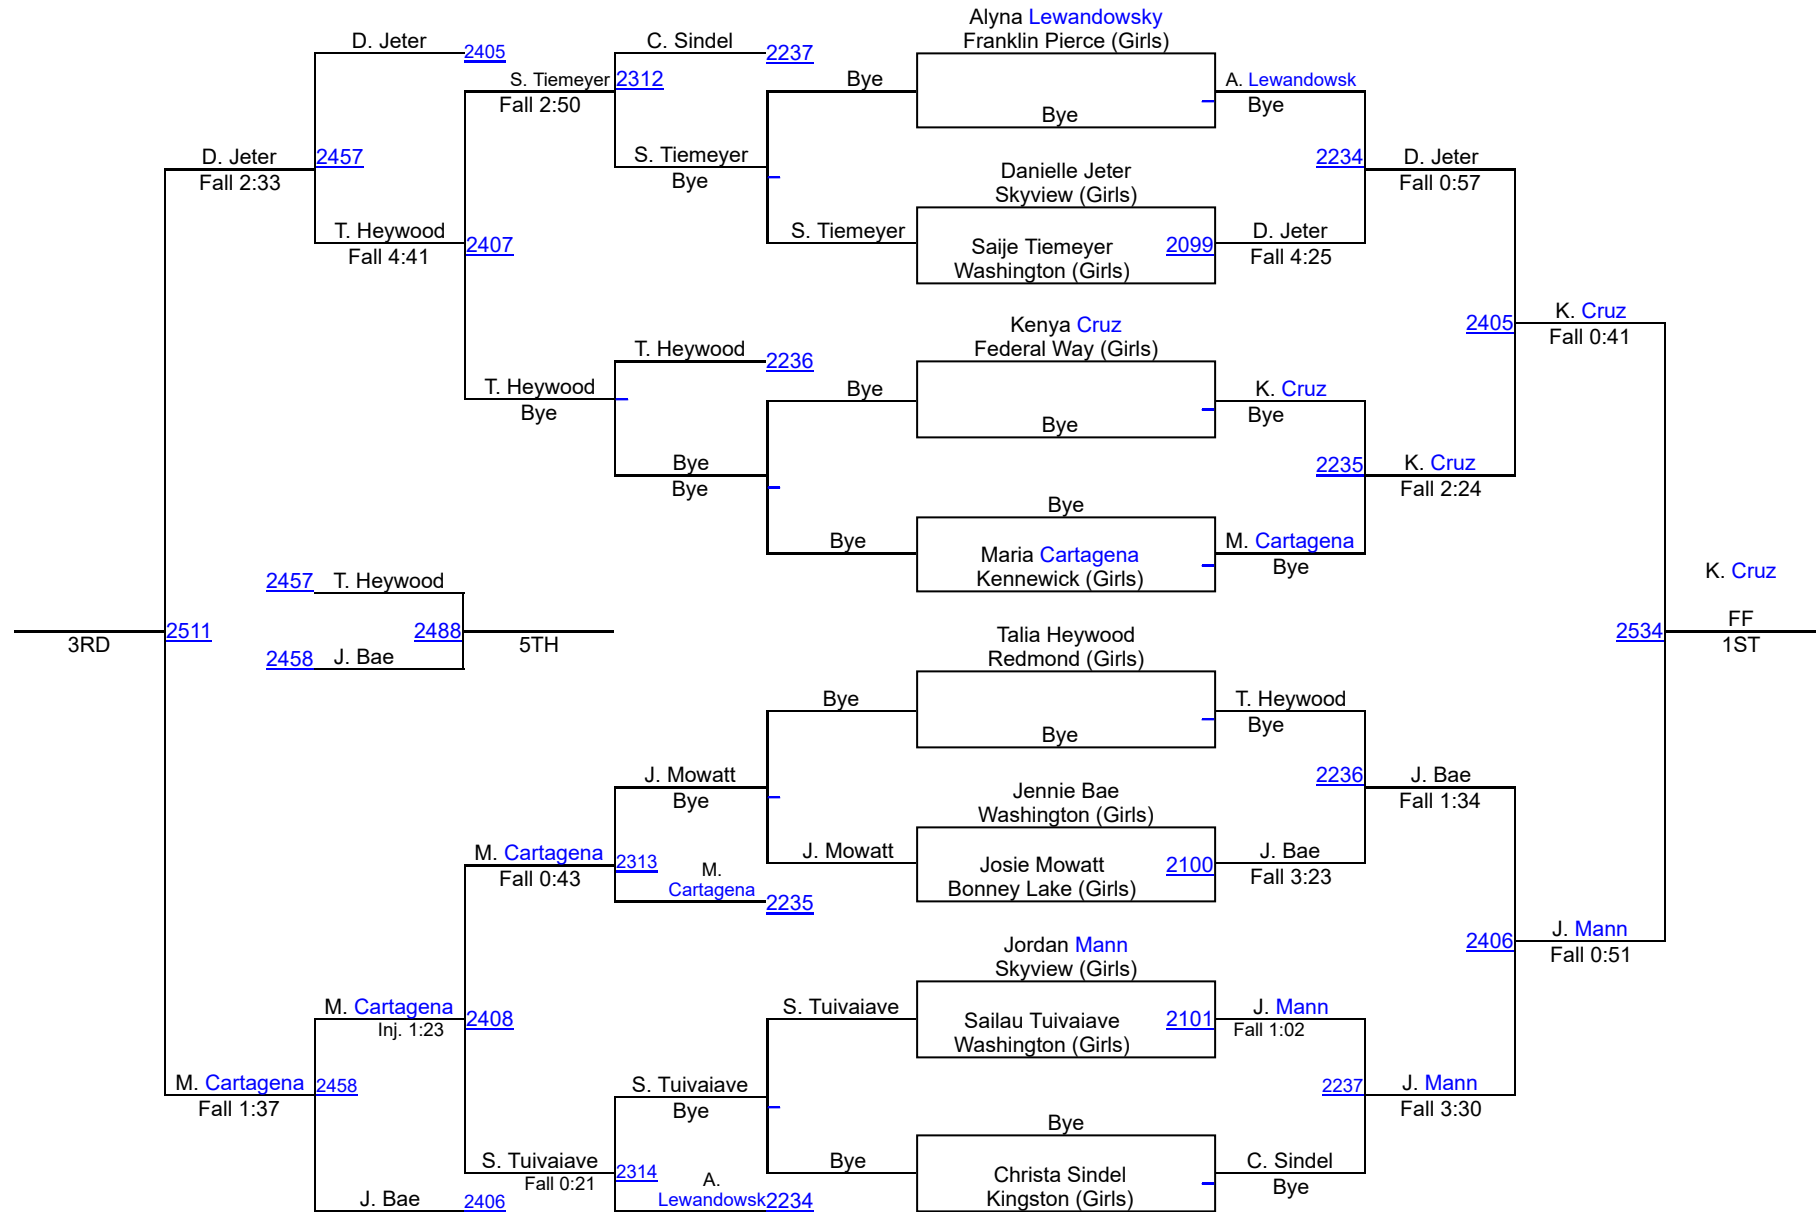

HammerHead Invitational 2018

Female 170B