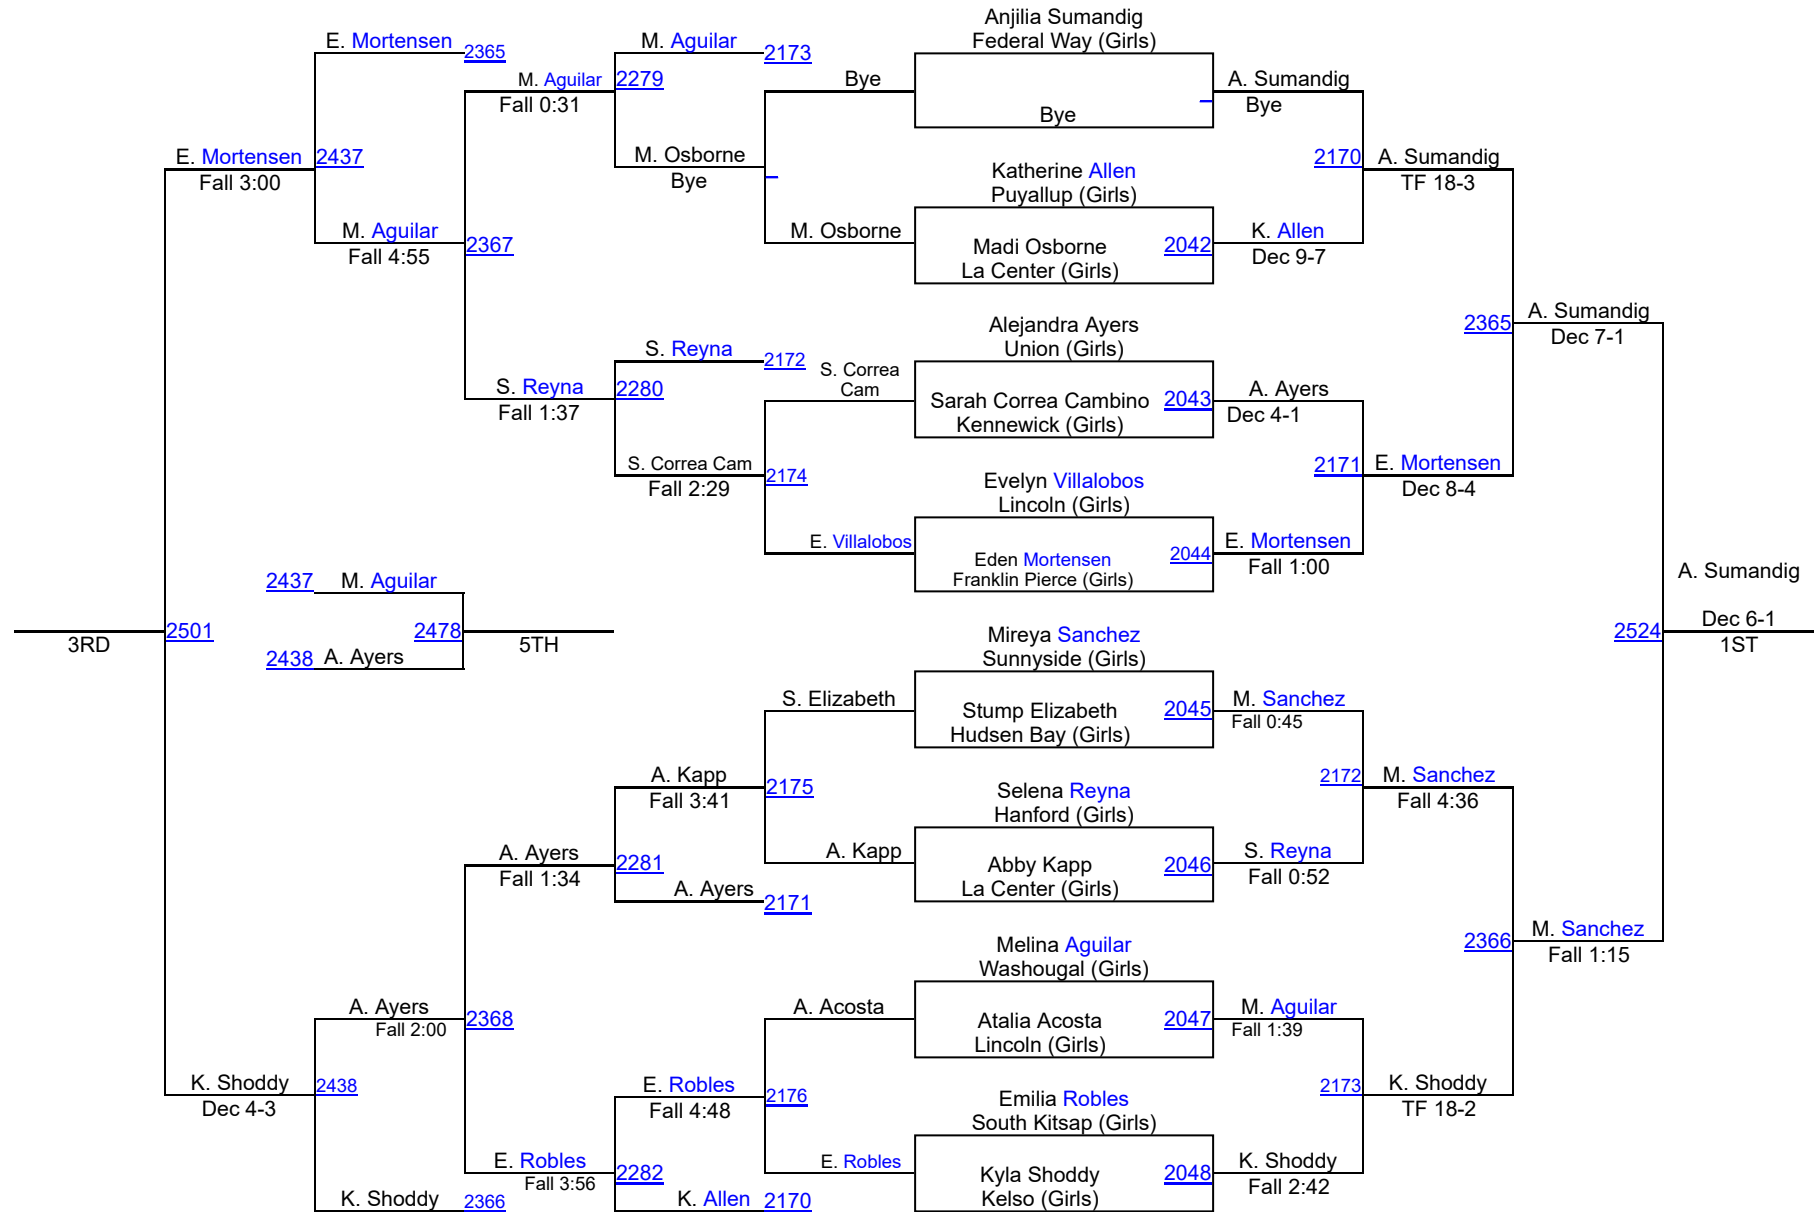

HammerHead Invitational 2018

Female 130