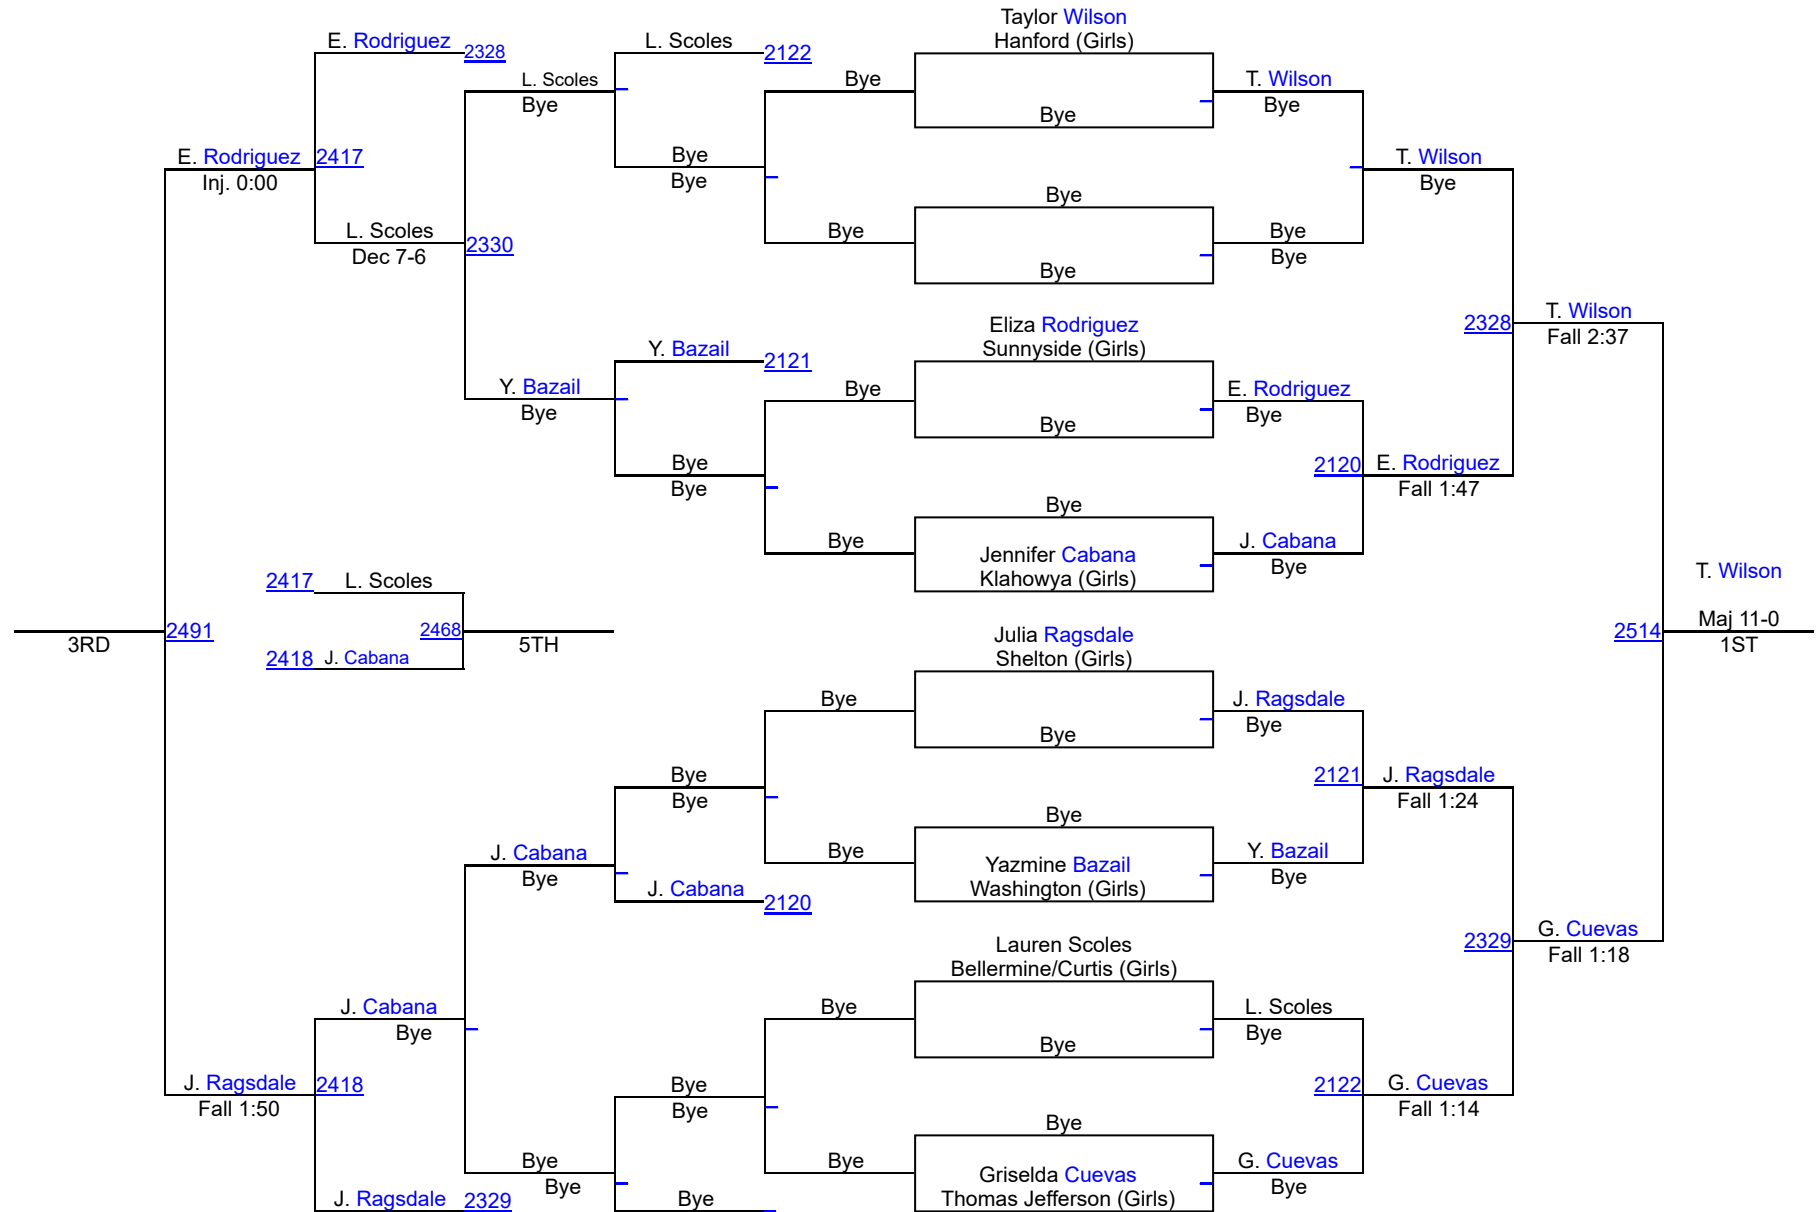

HammerHead Invitational 2018

Female 100