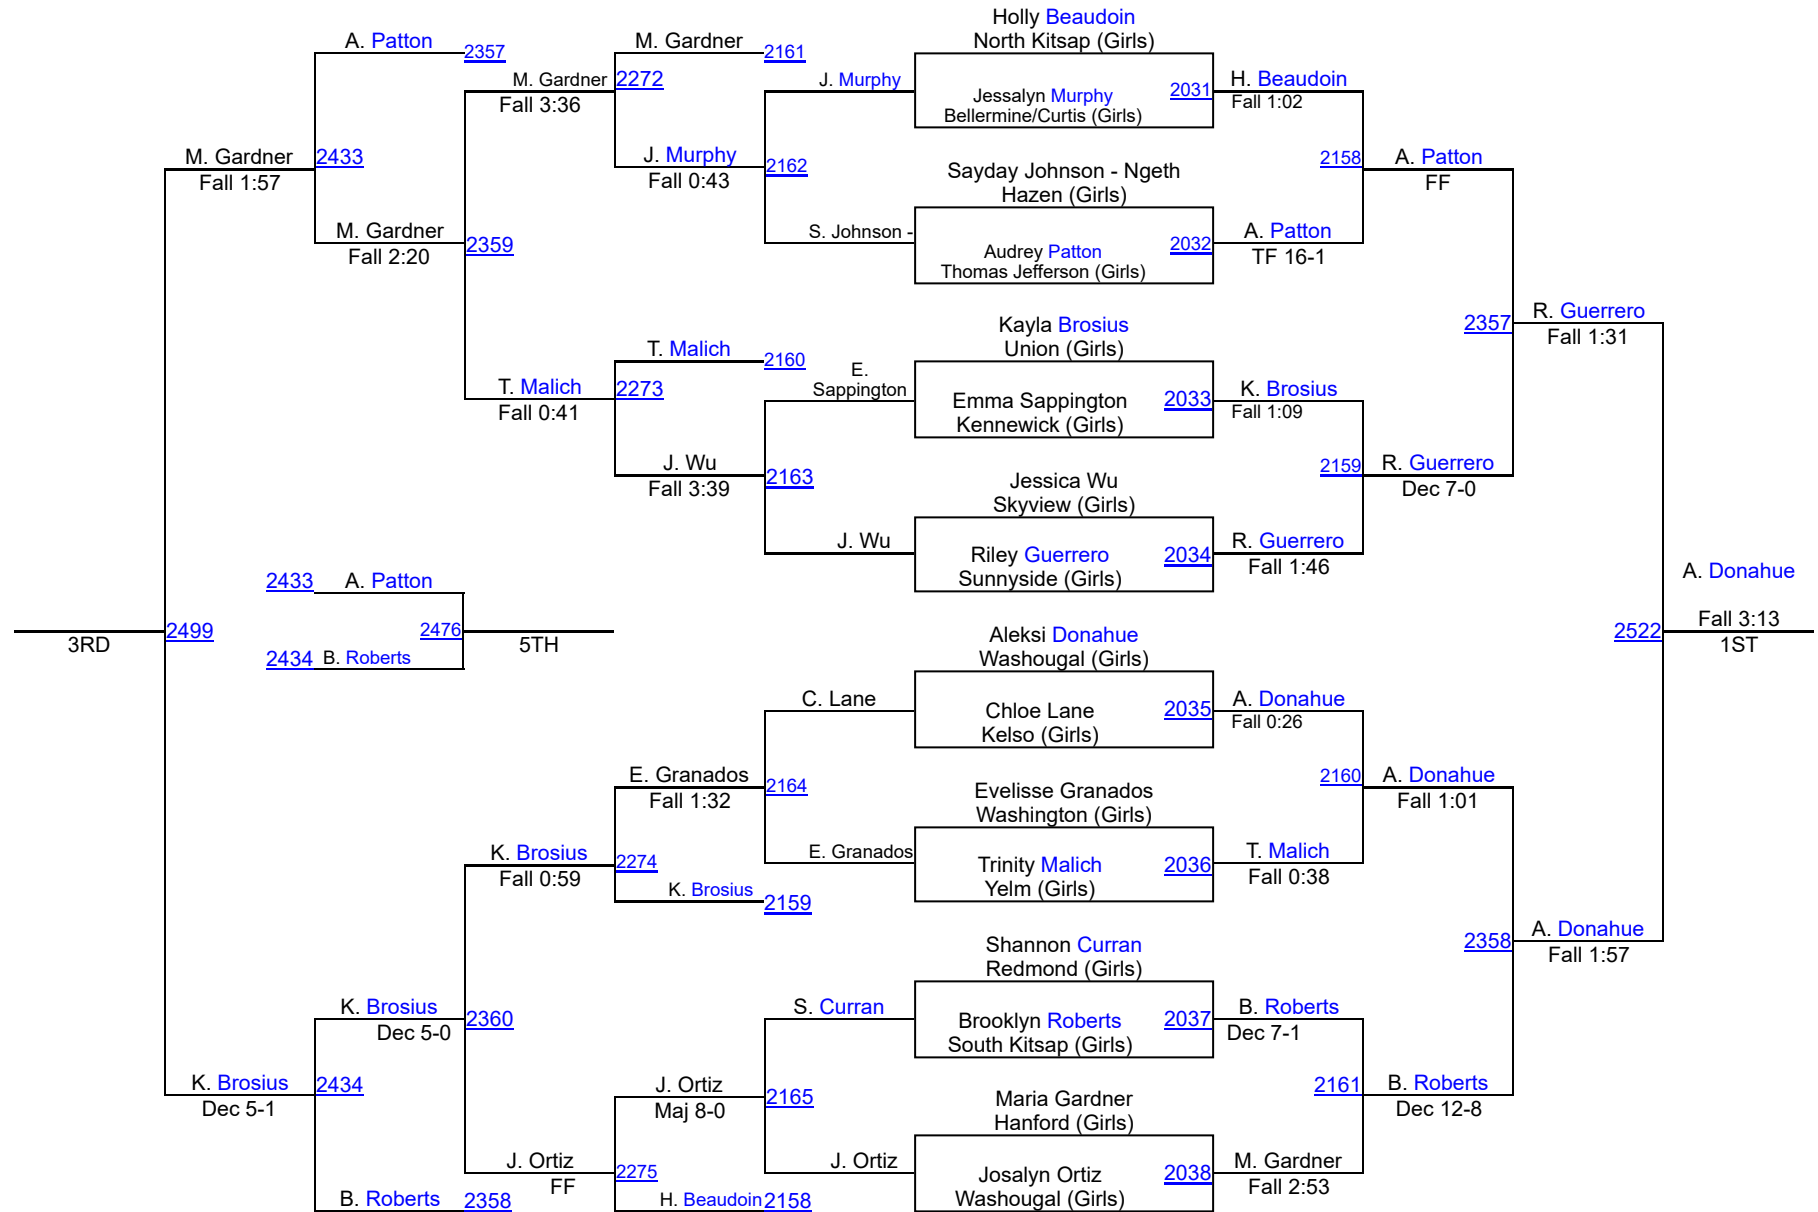

HammerHead Invitational 2018

Female 125