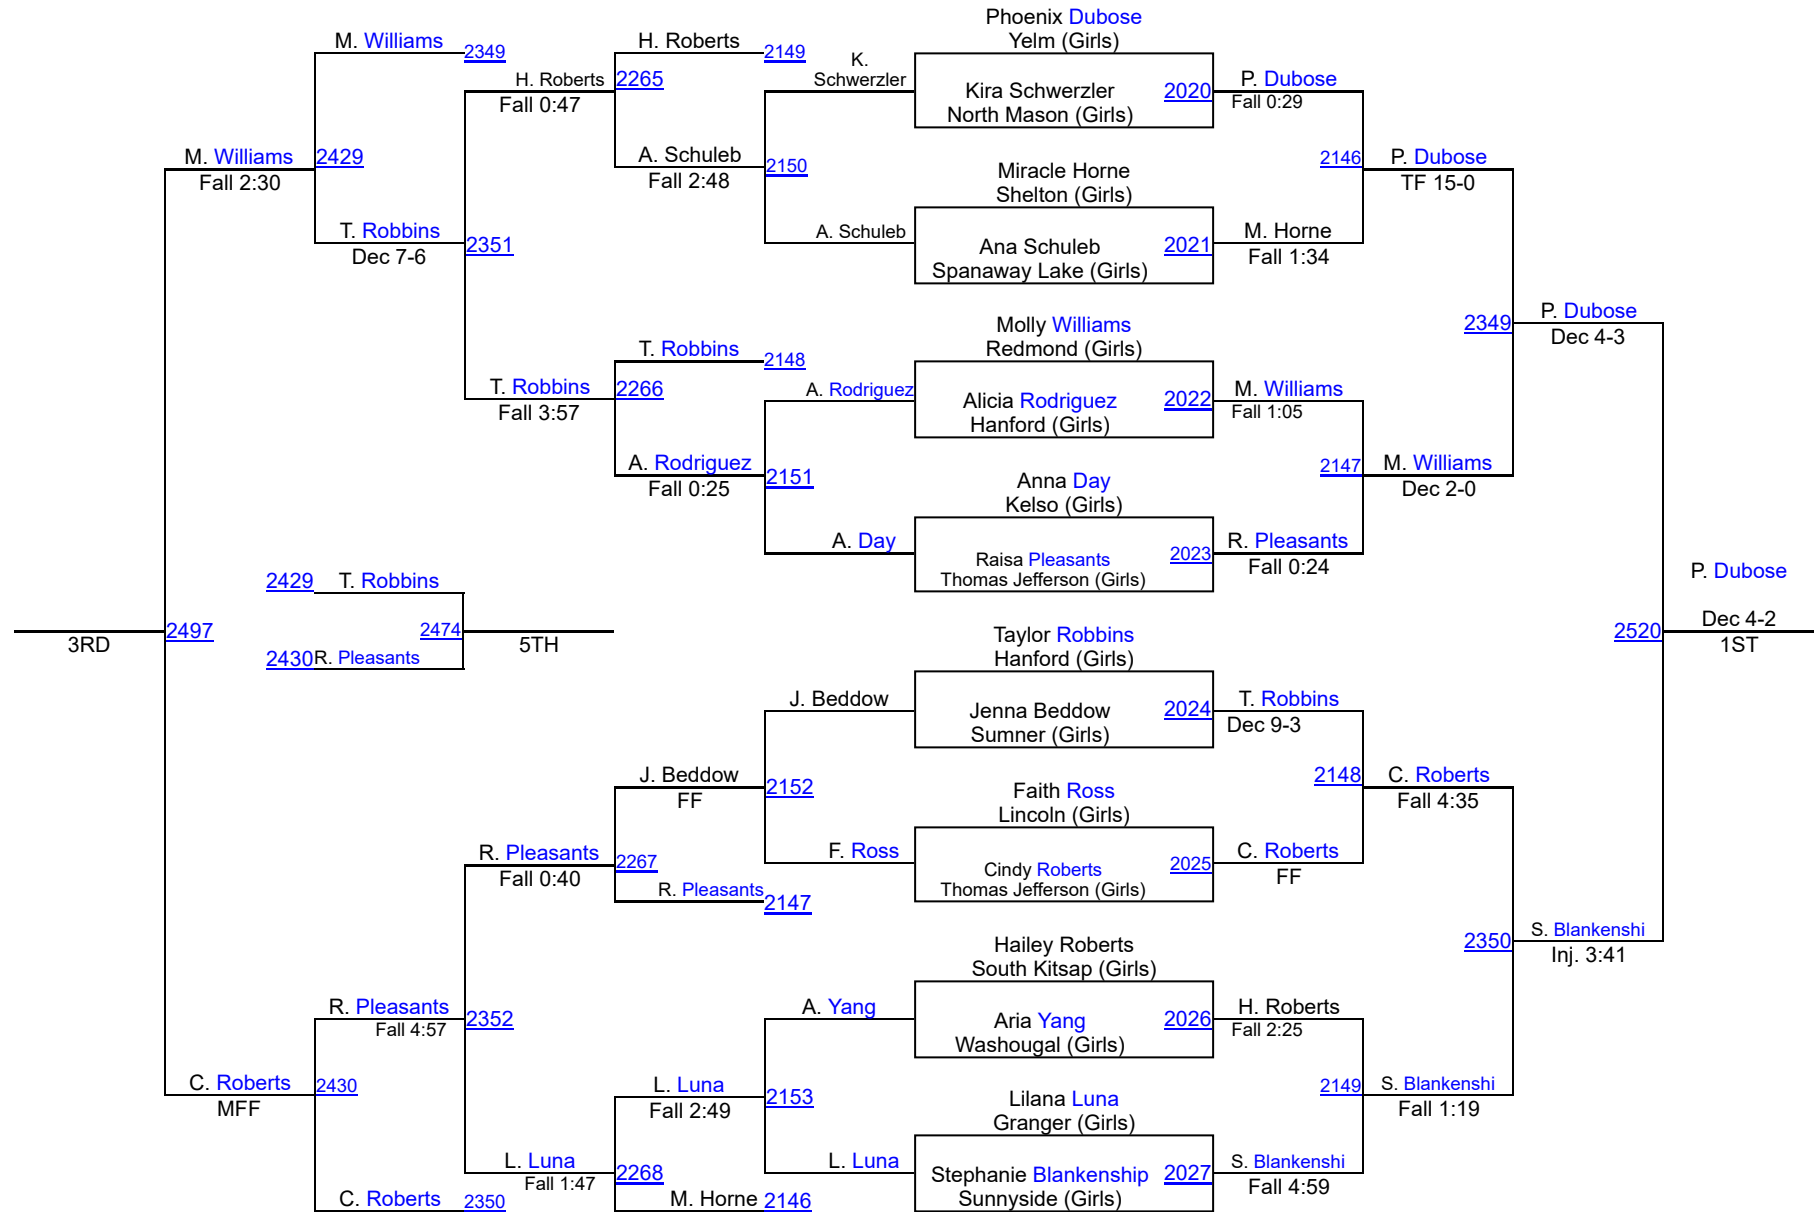

HammerHead Invitational 2018

Female 120