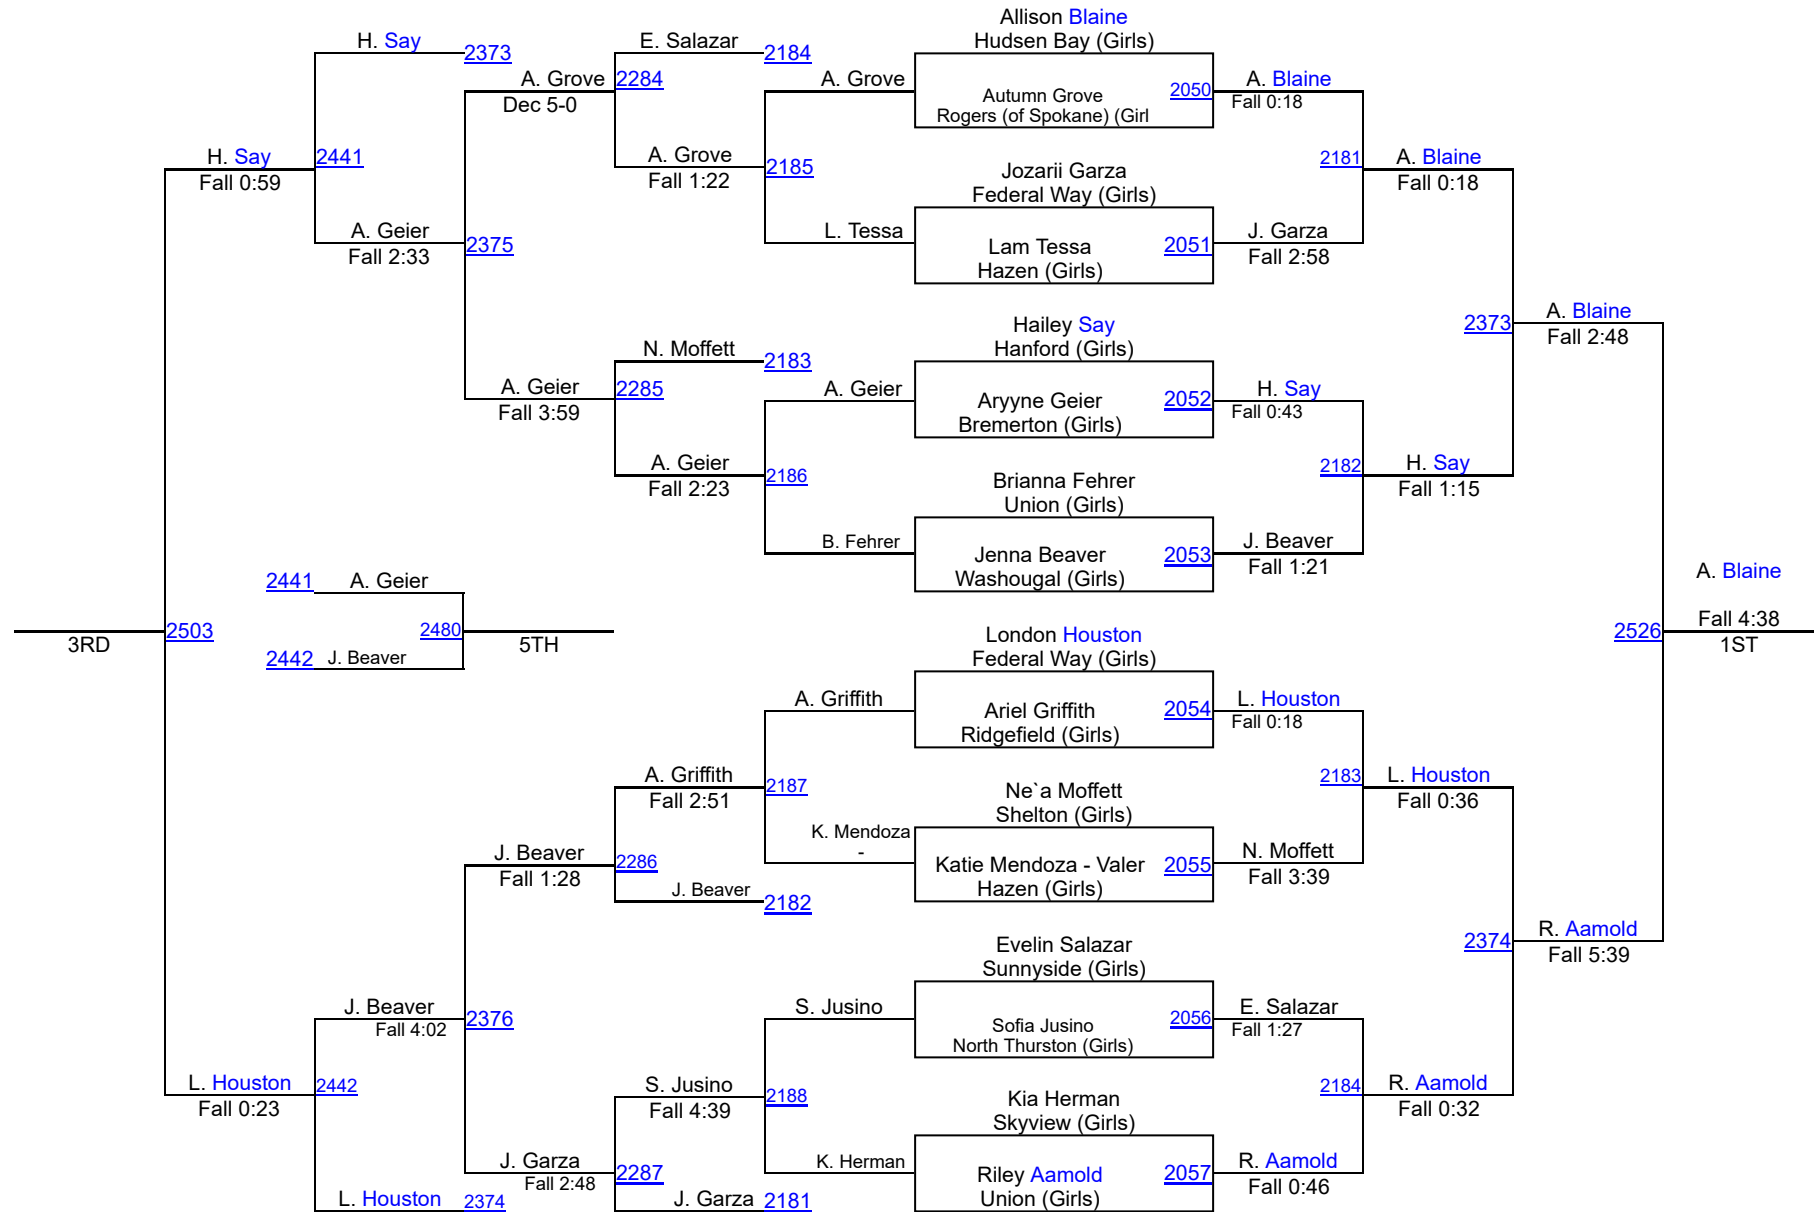

HammerHead Invitational 2018

Female 135