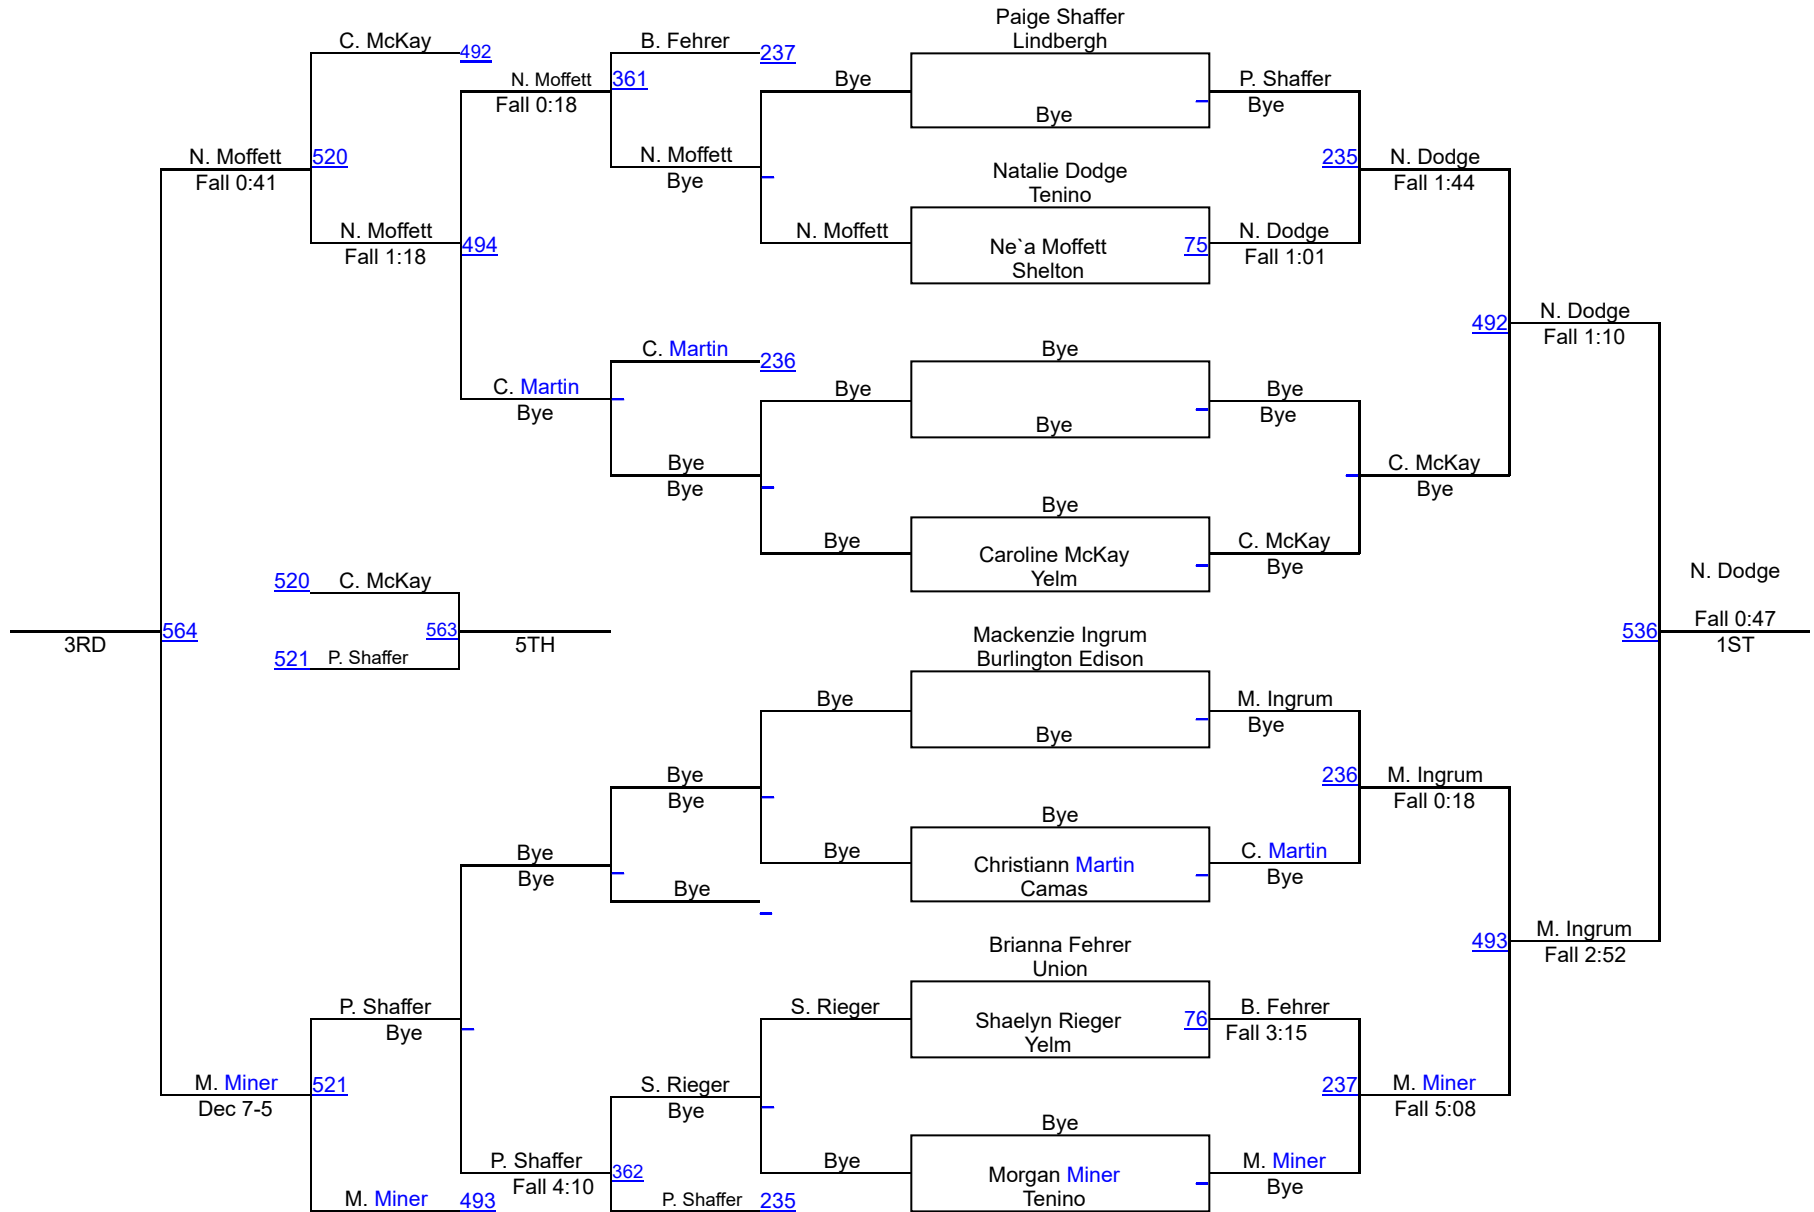

Yelm girls - Jump on in

Varsity Bracket 100

Yelm girls - Jump on in

Varsity Bracket 105

Yelm girls - Jump on in

Varsity Bracket 110

Yelm girls - Jump on in

Varsity Bracket 115

Yelm girls - Jump on in

Varsity Bracket 120

Yelm girls - Jump on in

Varsity Bracket 125

Yelm girls - Jump on in

Varsity Bracket 130

Yelm girls - Jump on in

Varsity Bracket 135 (B)

Yelm girls - Jump on in

Varsity Bracket 135

Yelm girls - Jump on in

Varsity Bracket 140

Yelm girls - Jump on in

Varsity Bracket 145

Yelm girls - Jump on in

Varsity Bracket 155