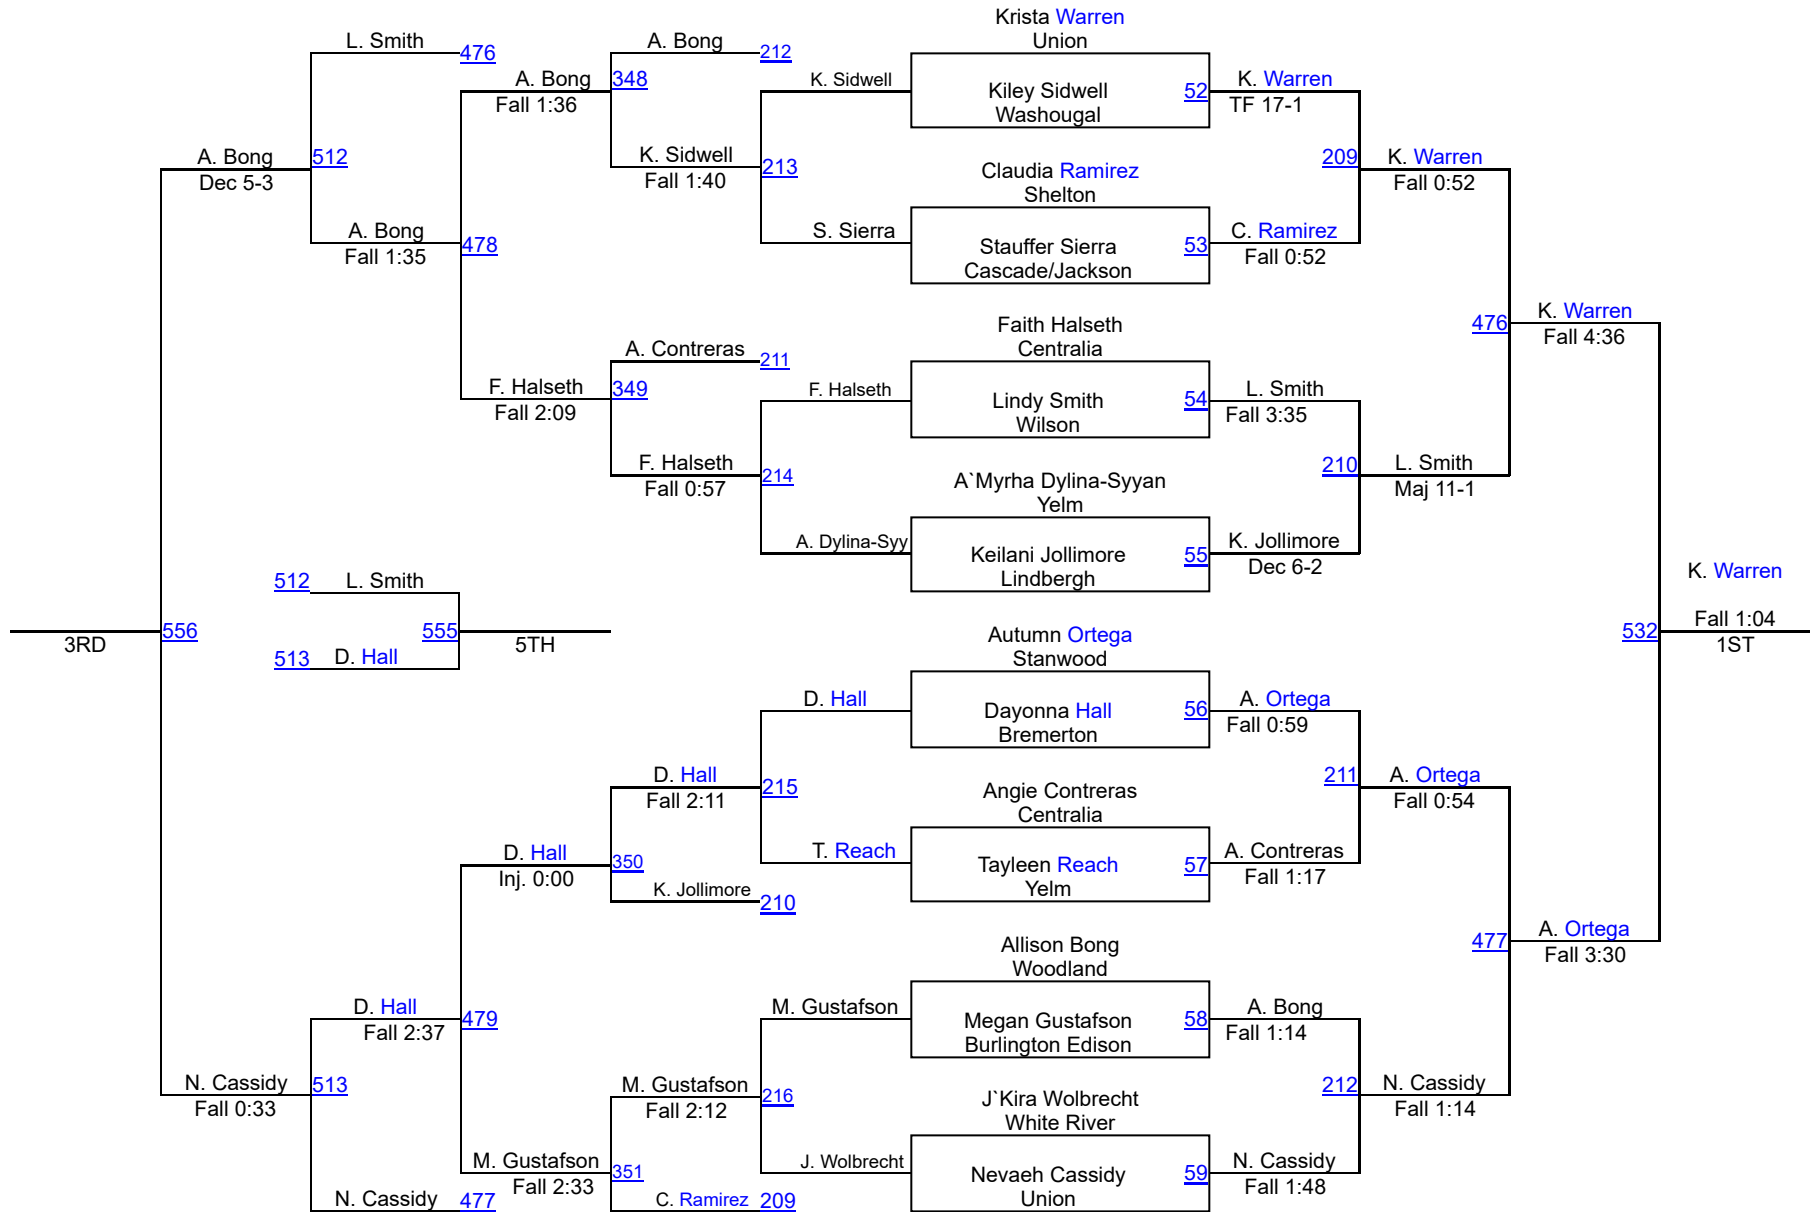

Yelm girls - Jump on in

Varsity Bracket 135

Yelm girls - Jump on in

Varsity Bracket 140

Yelm girls - Jump on in

Varsity Bracket 145

Yelm girls - Jump on in

Varsity Bracket 155