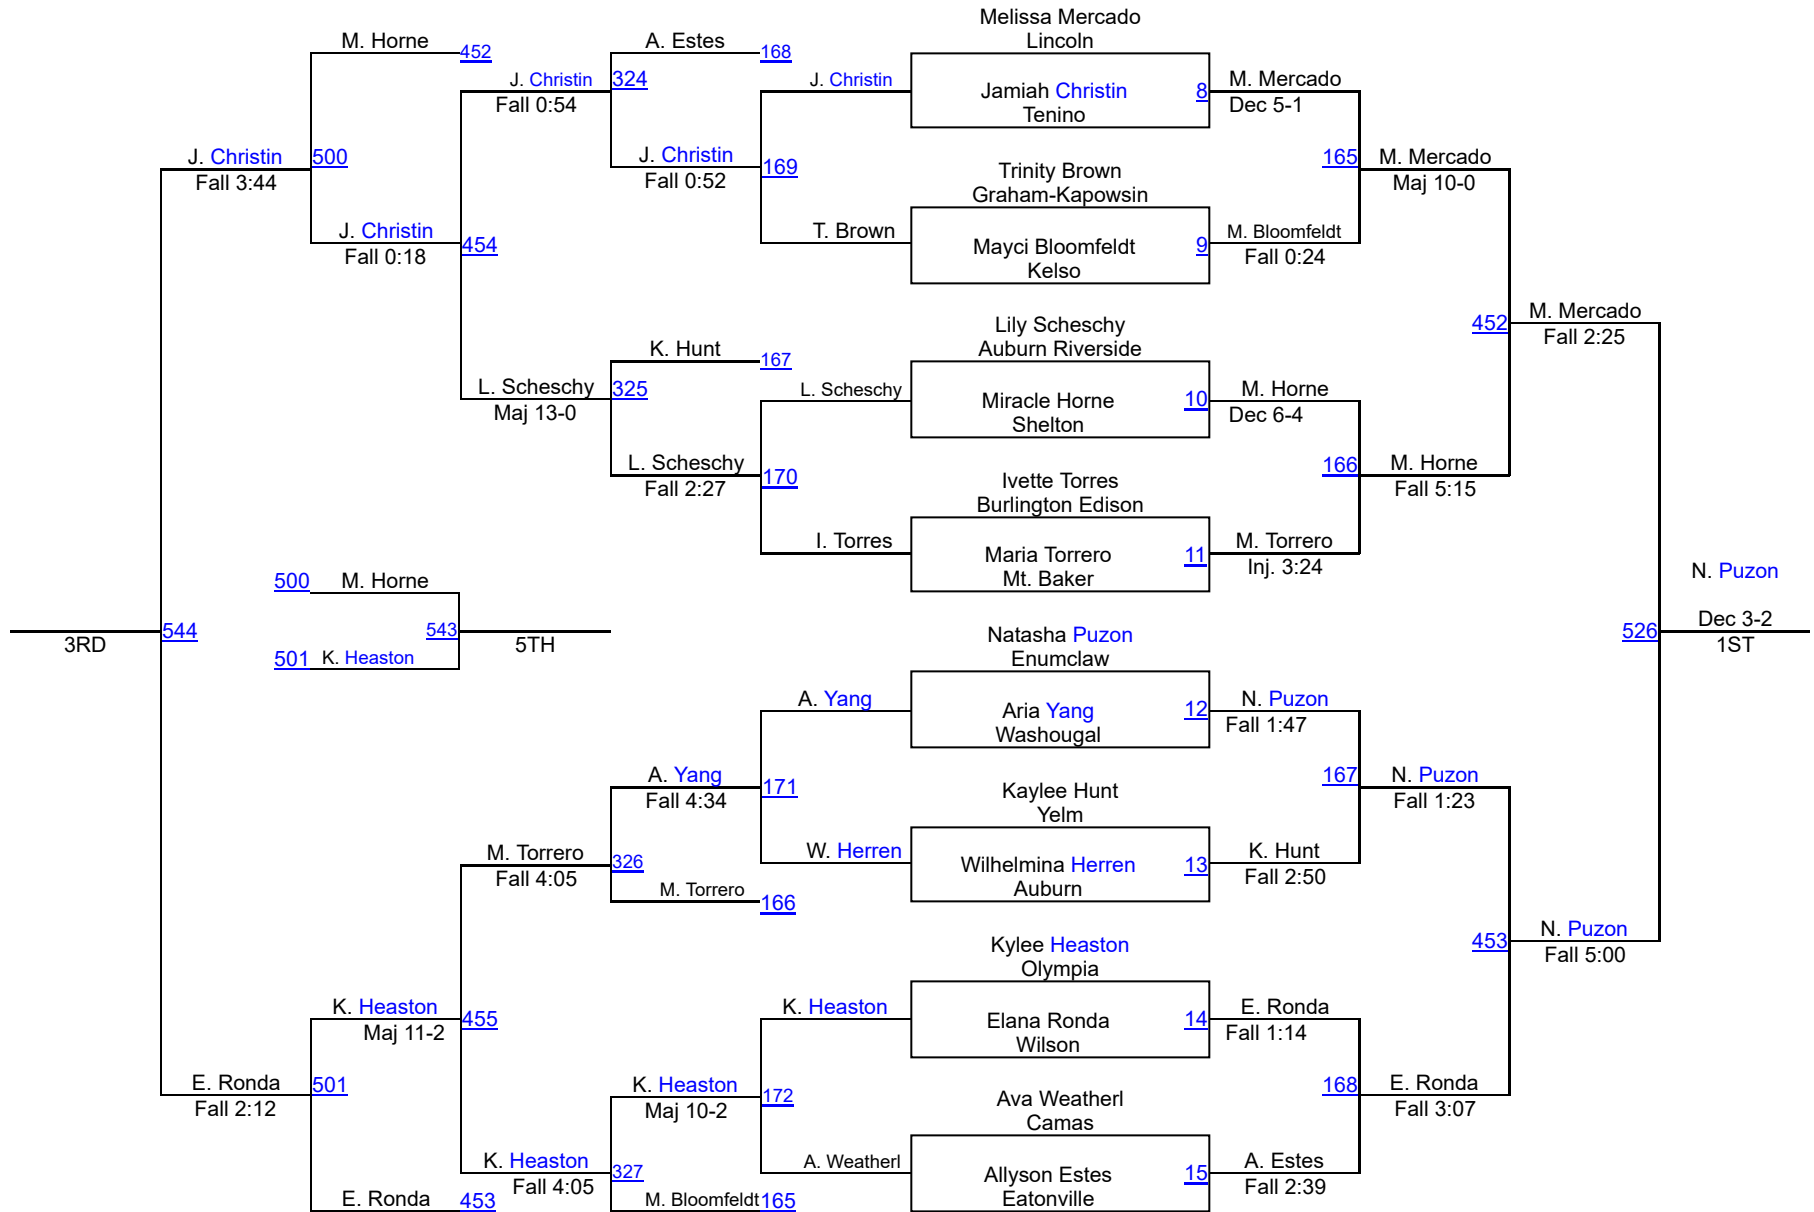

Yelm girls - Jump on in

Varsity Bracket 100

Yelm girls - Jump on in

Varsity Bracket 105

Yelm girls - Jump on in

Varsity Bracket 110

Yelm girls - Jump on in

Varsity Bracket 115

Yelm girls - Jump on in

Varsity Bracket 120

Yelm girls - Jump on in

Varsity Bracket 125

Yelm girls - Jump on in

Varsity Bracket 130

Yelm girls - Jump on in

Varsity Bracket 135 (B)