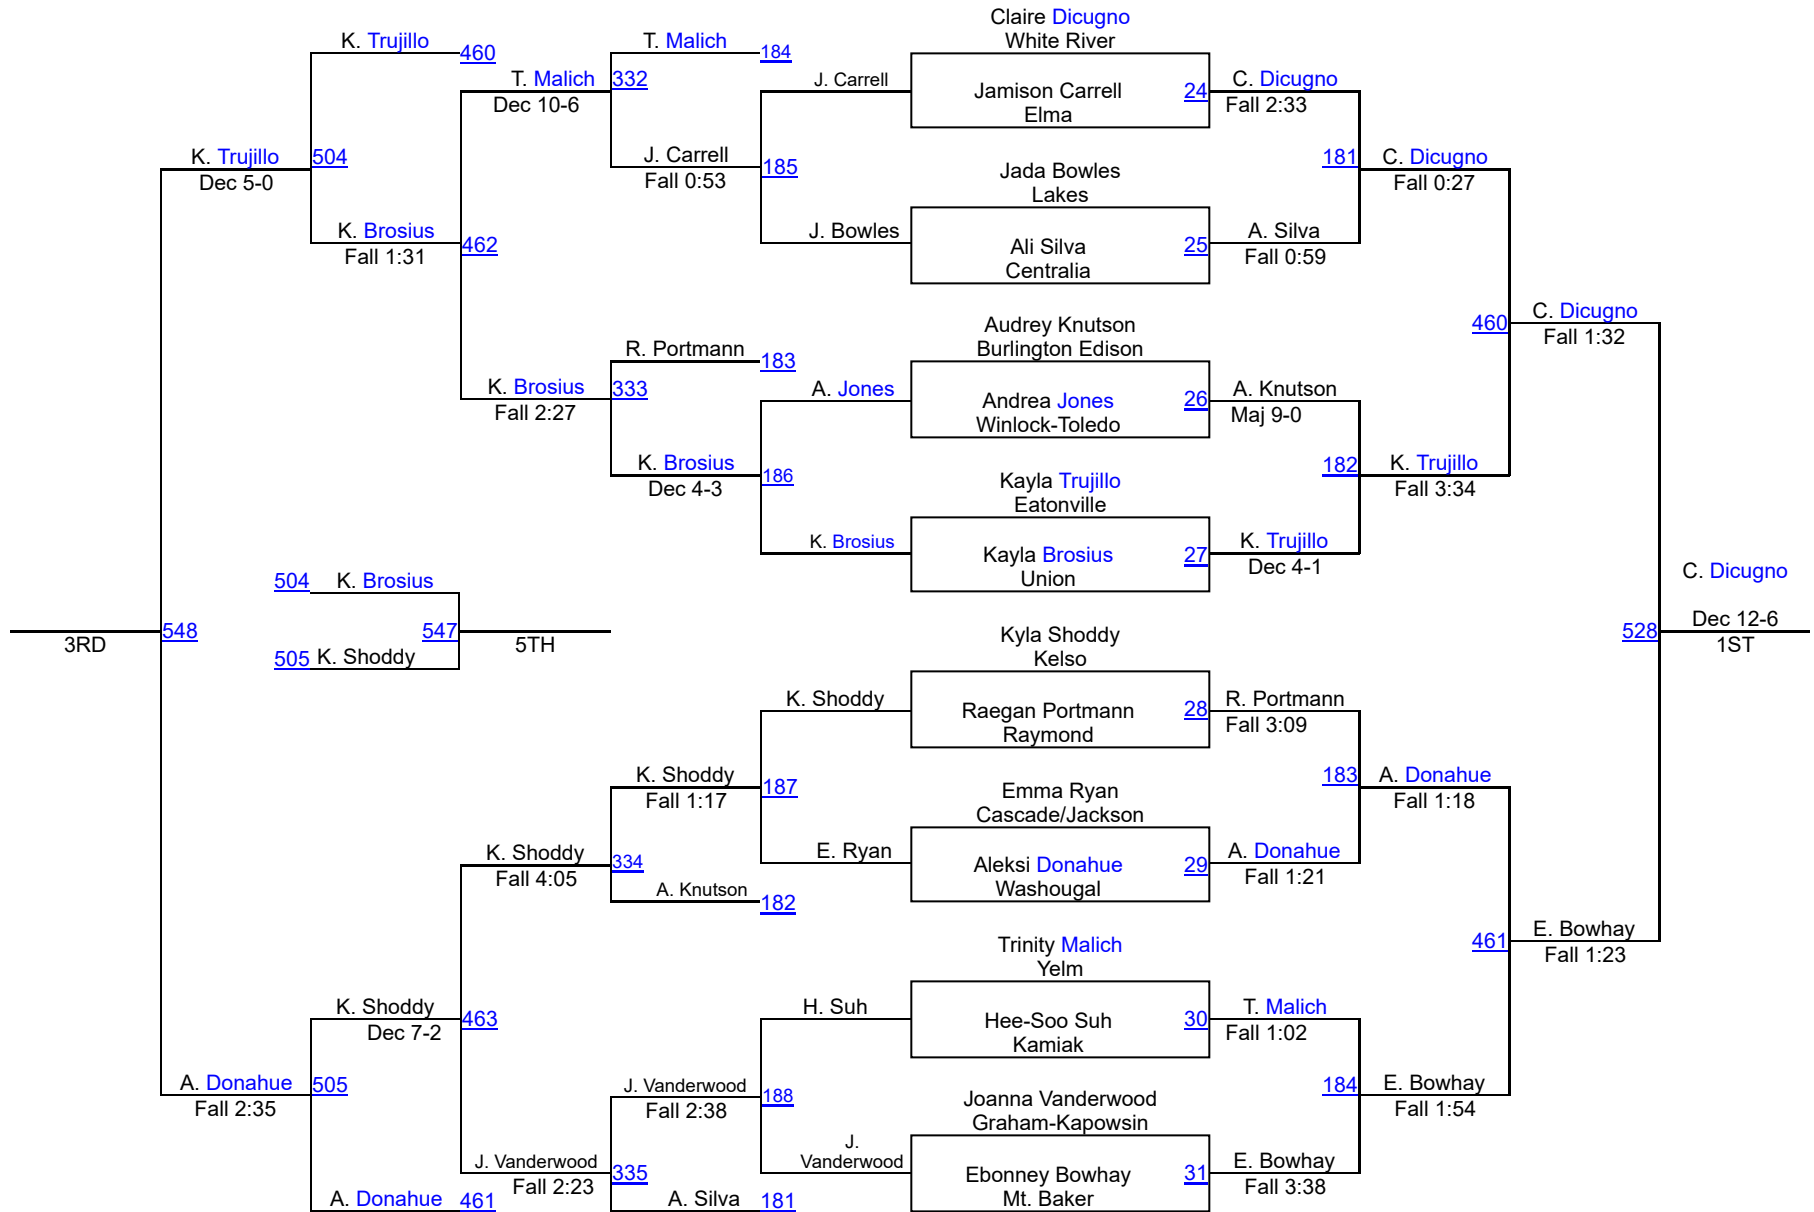

Yelm girls - Jump on in

Varsity Bracket 120

Yelm girls - Jump on in

Varsity Bracket 125

Yelm girls - Jump on in

Varsity Bracket 130

Yelm girls - Jump on in

Varsity Bracket 135 (B)