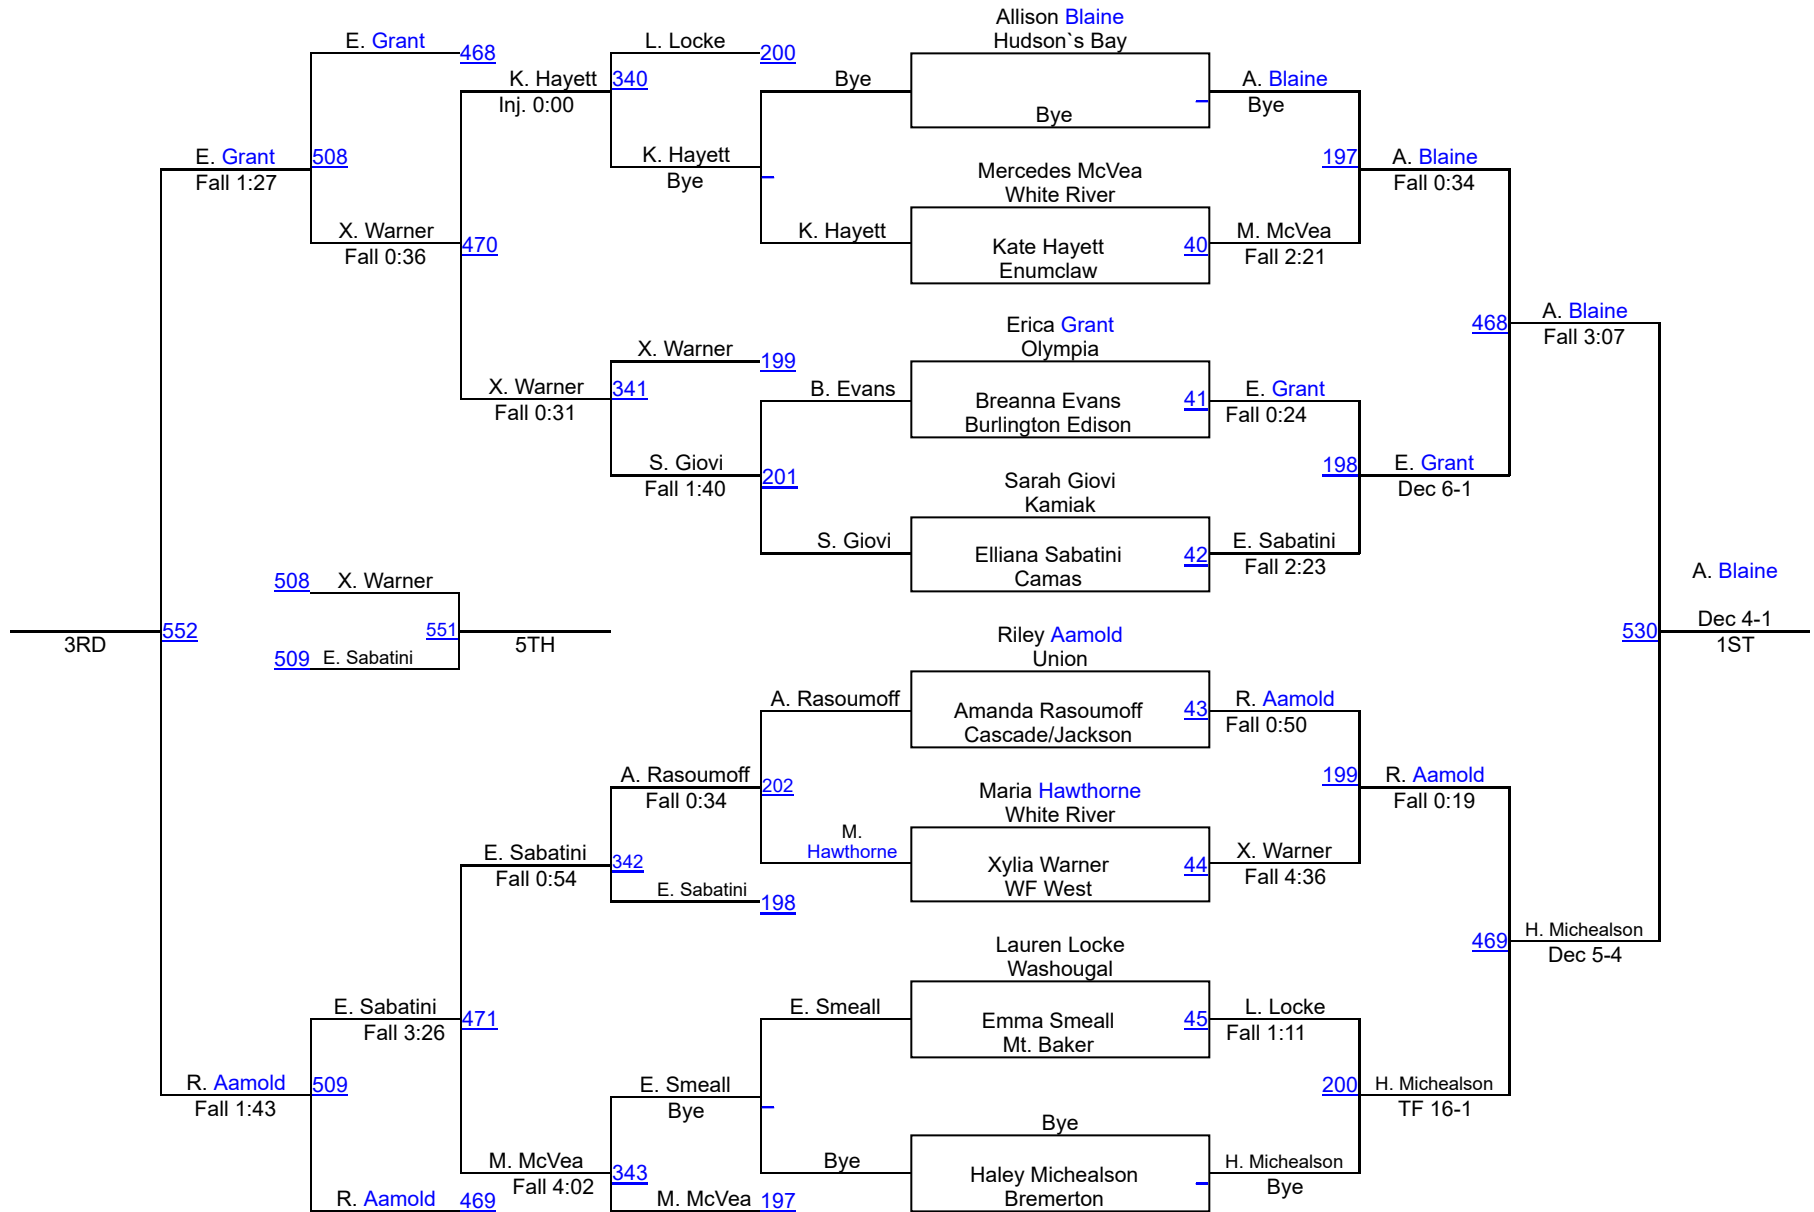

Yelm girls - Jump on in

Varsity Bracket 140