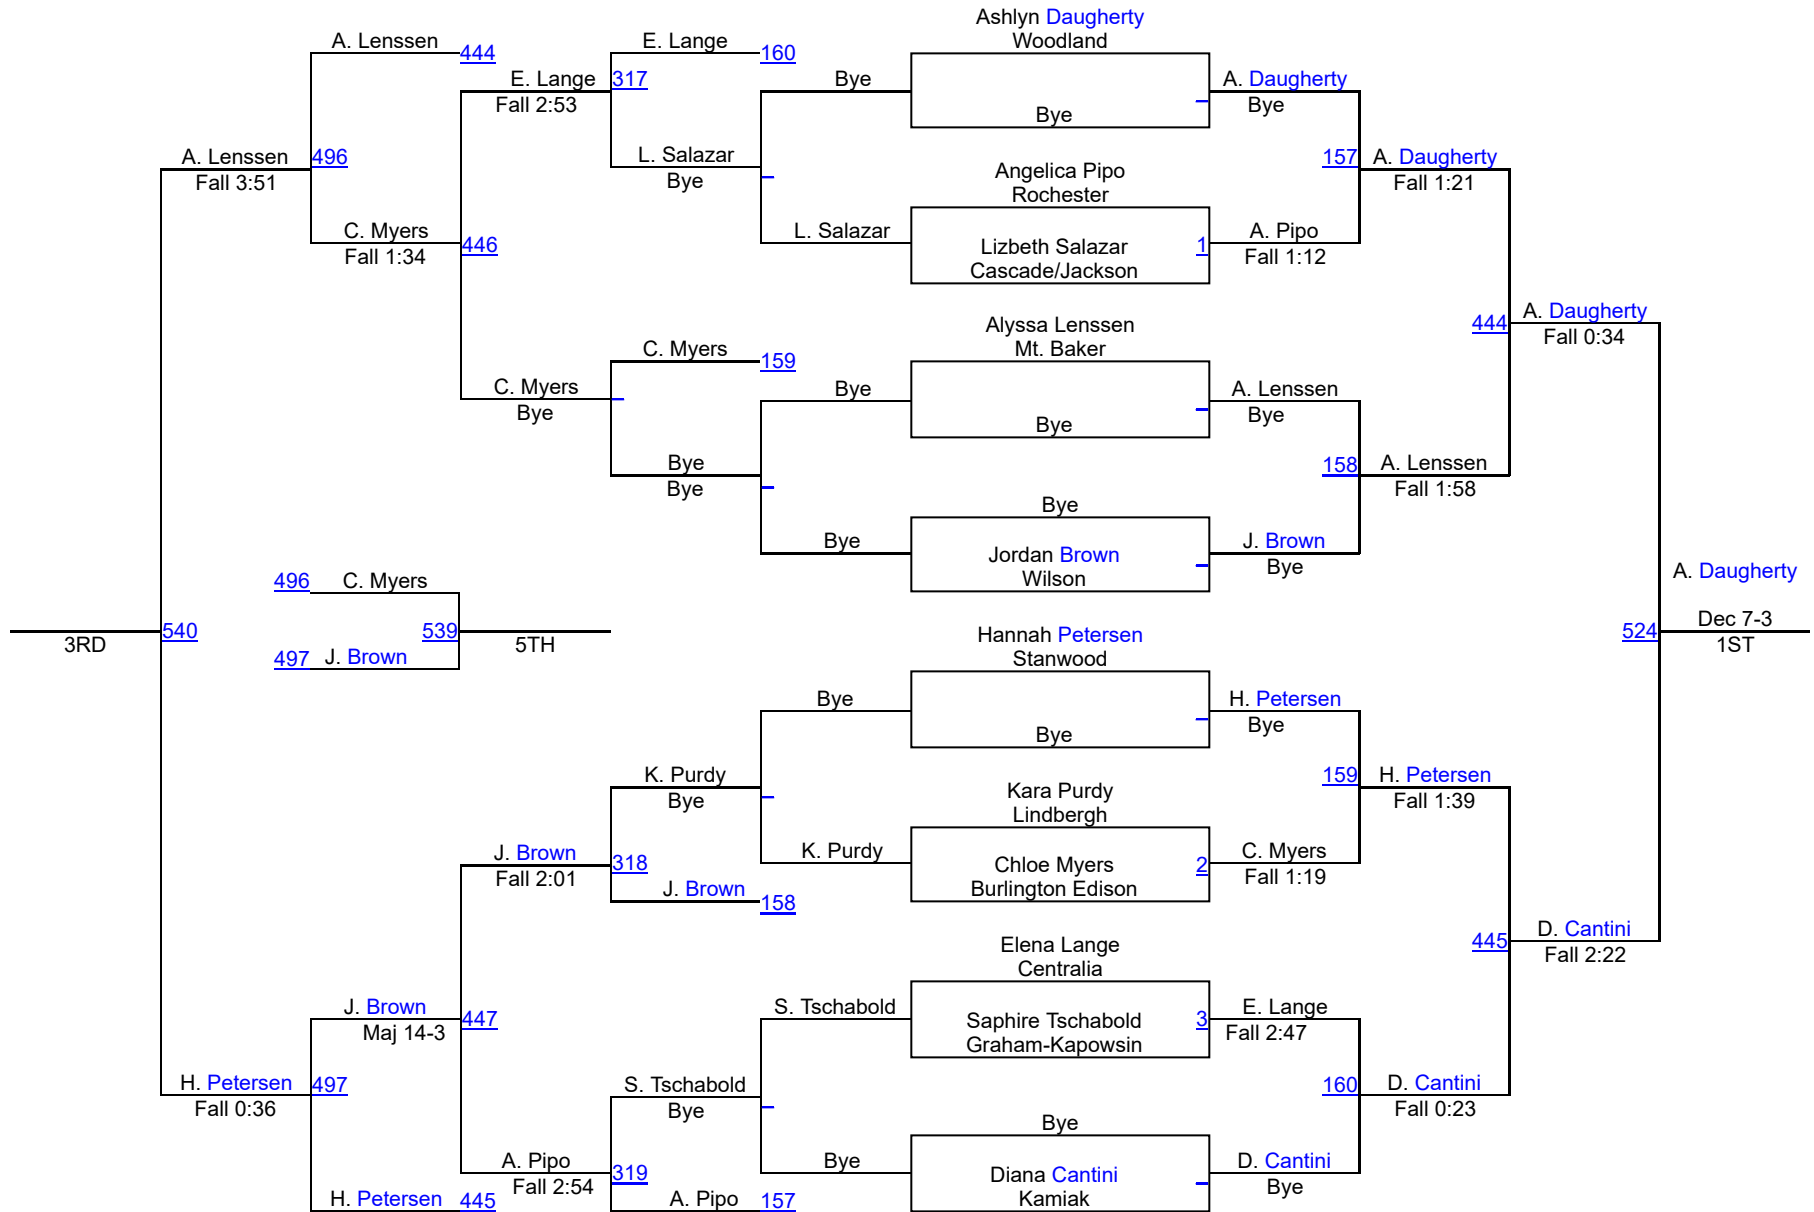

Yelm girls - Jump on in

Varsity Bracket 100

Yelm girls - Jump on in

Varsity Bracket 105

Yelm girls - Jump on in

Varsity Bracket 110

Yelm girls - Jump on in

Varsity Bracket 115

Yelm girls - Jump on in

Varsity Bracket 120

Yelm girls - Jump on in

Varsity Bracket 125

Yelm girls - Jump on in

Varsity Bracket 130

Yelm girls - Jump on in

Varsity Bracket 135 (B)