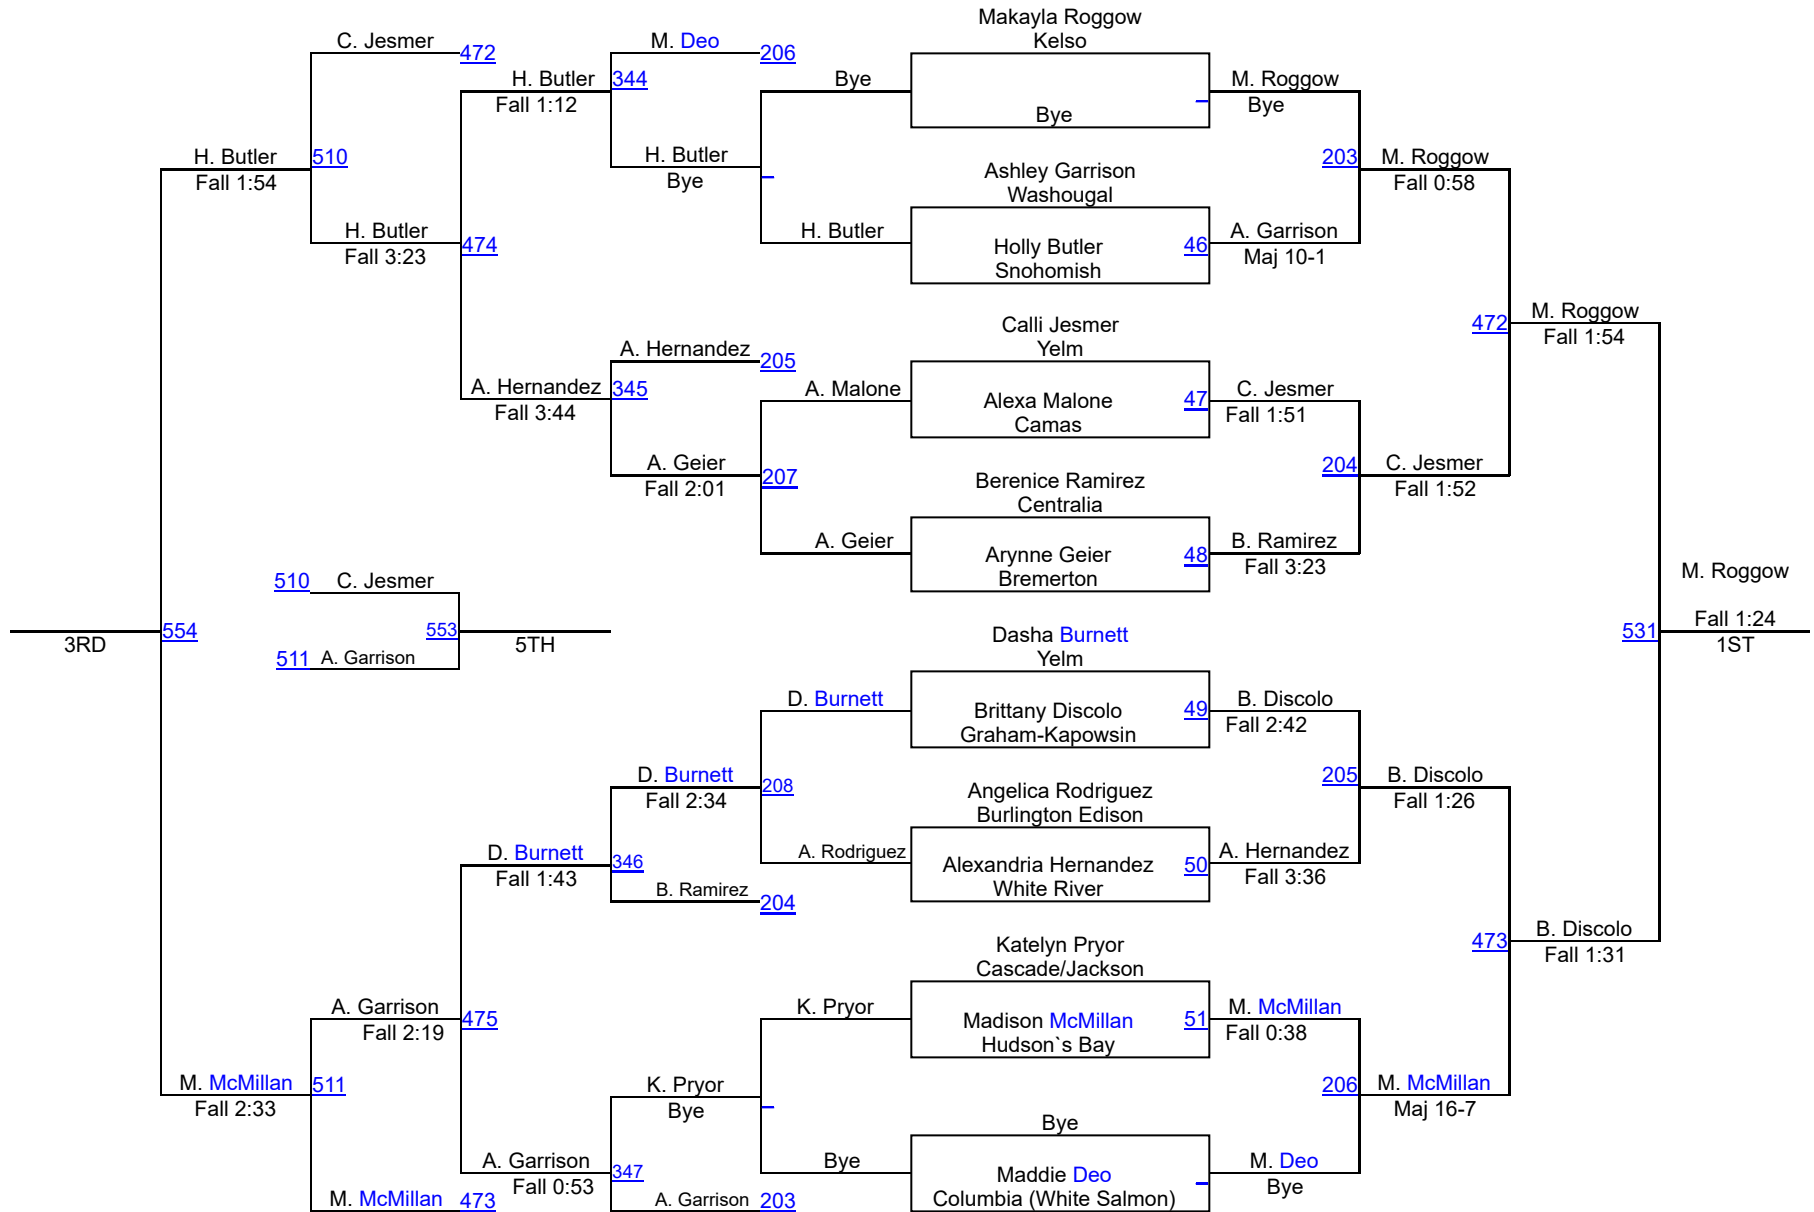

Yelm girls - Jump on in

Varsity Bracket 135

Yelm girls - Jump on in

Varsity Bracket 140

Yelm girls - Jump on in

Varsity Bracket 145

Yelm girls - Jump on in

Varsity Bracket 155