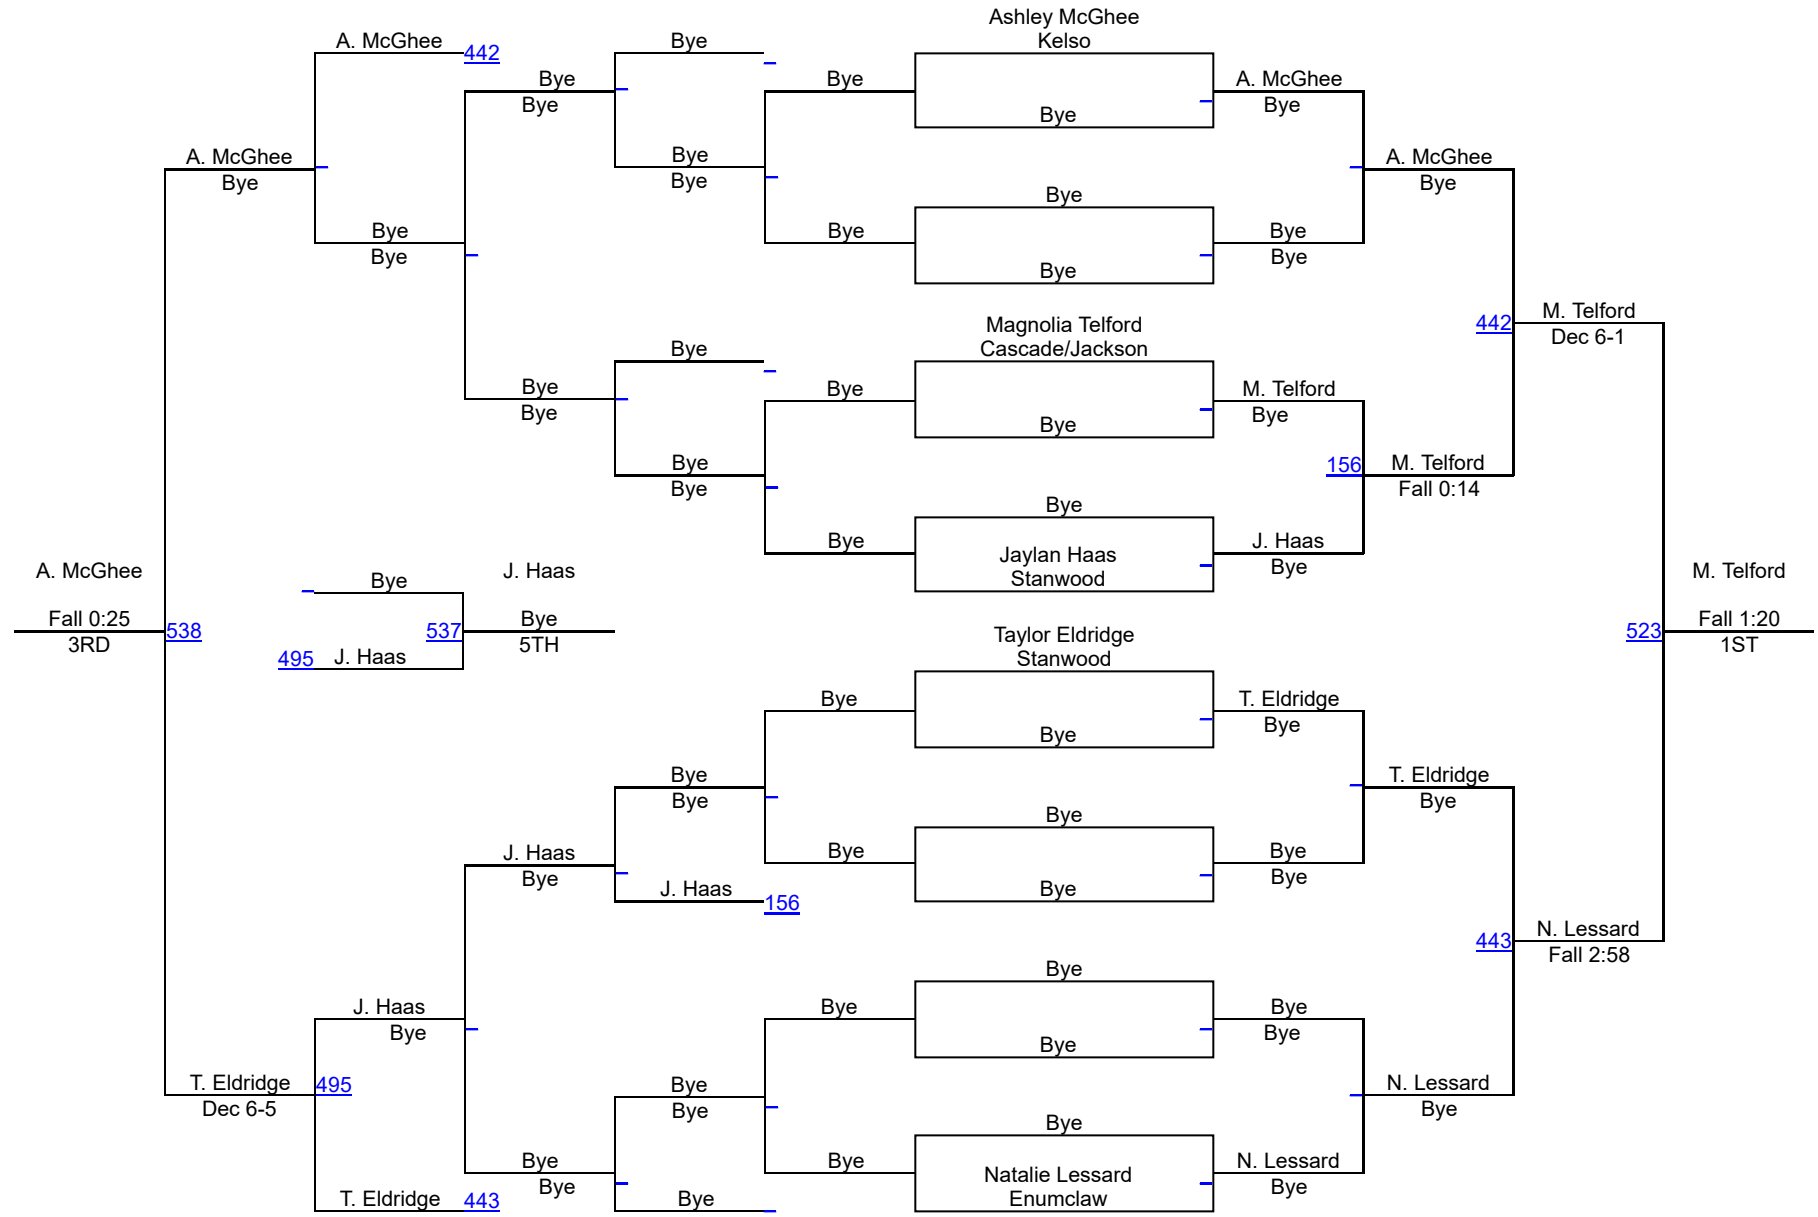

Varsity Bracket 135 (B)

Brianna Fehrer's place is unknown and has scored 4.0 team points.

- Champ. Round 1 - Brianna Fehrer (Union) won by fall over Shaelyn Rieger (Yelm) (Fall 3:15)
- Quarterfinal - Morgan Miner (Tenino) won by fall over Brianna Fehrer (Union) (Fall 5:08)
- Cons. Round 2 - Ne`a Moffett (Shelton) won by fall over Brianna Fehrer (Union) (Fall 0:18)

Yelm girls - Jump on in

Varsity Bracket 100

Yelm girls - Jump on in

Varsity Bracket 105

Yelm girls - Jump on in

Varsity Bracket 110

Yelm girls - Jump on in

Varsity Bracket 115