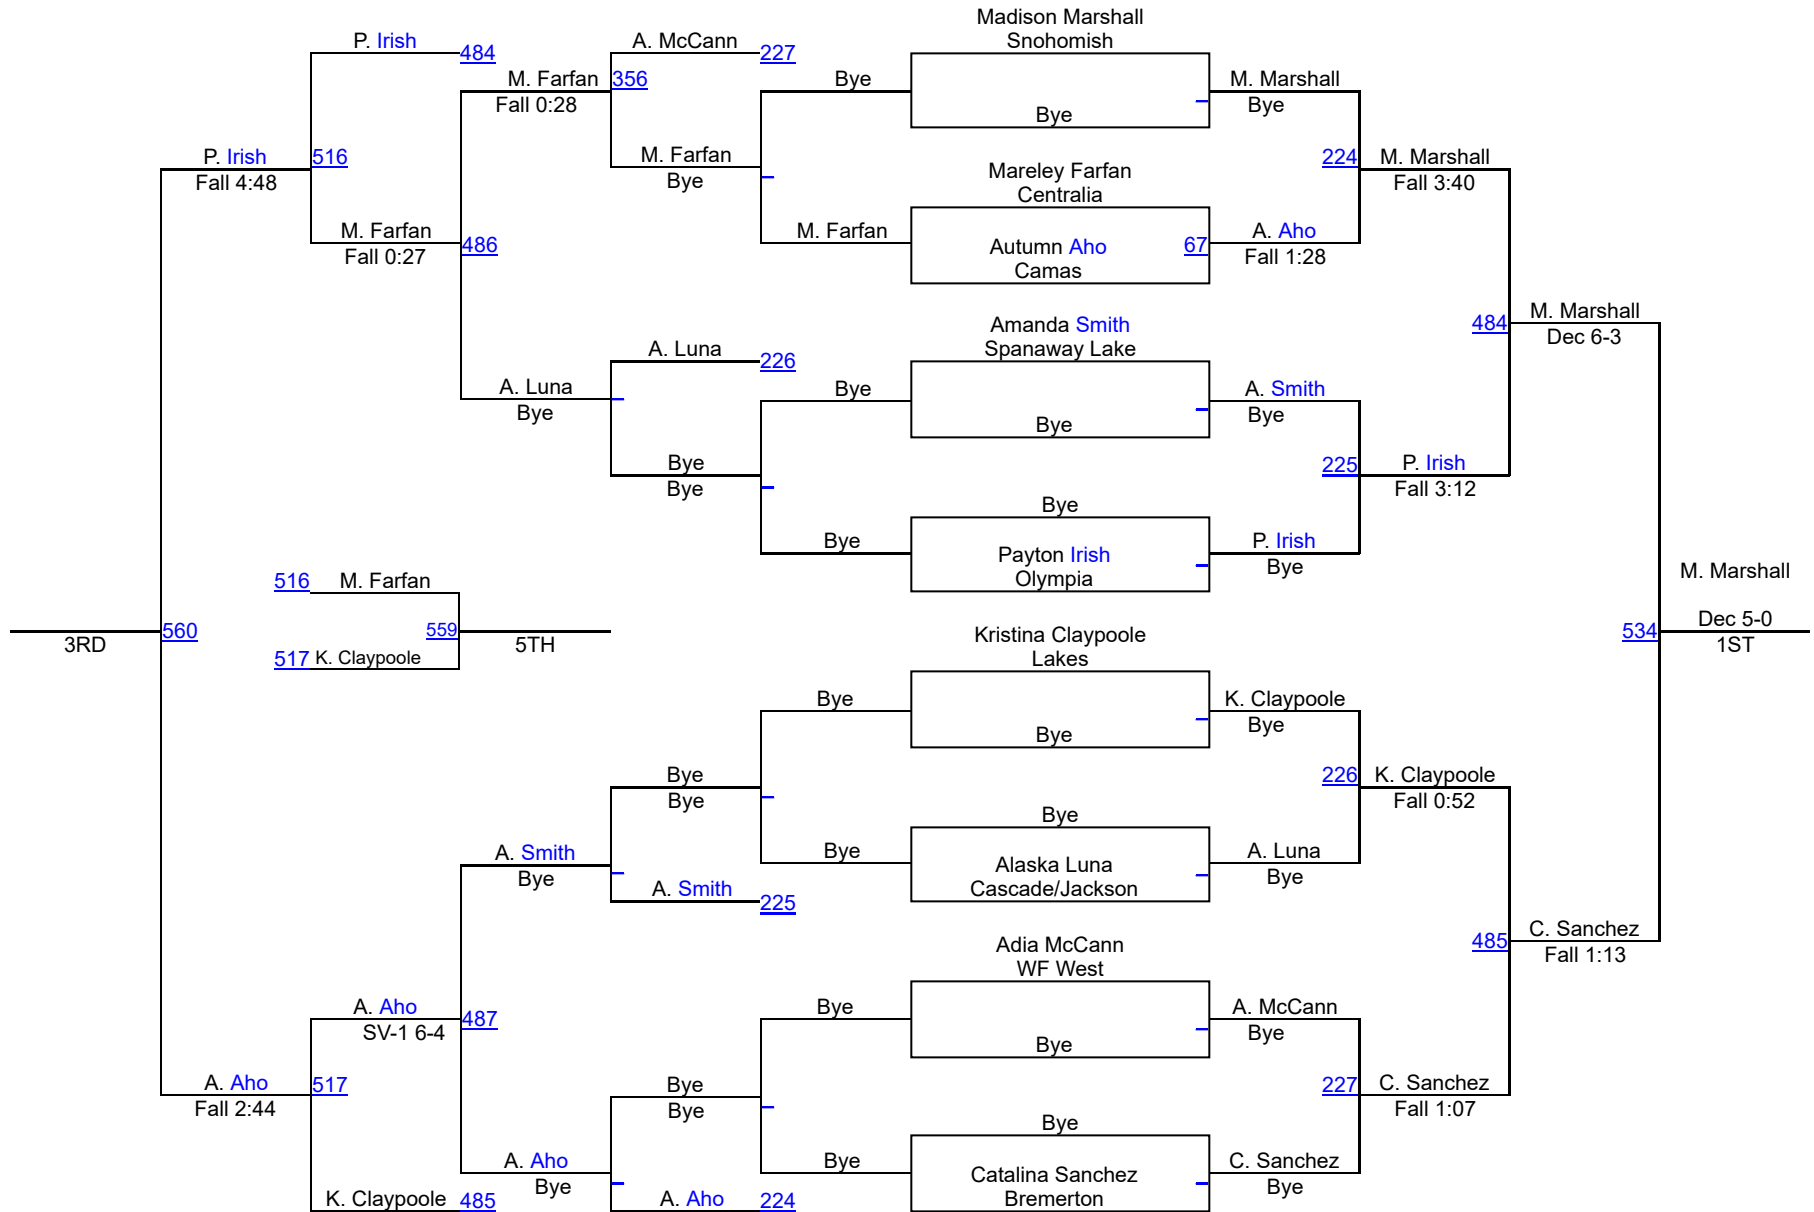

Yelm girls - Jump on in

Varsity Bracket 120

Yelm girls - Jump on in

Varsity Bracket 125

Yelm girls - Jump on in

Varsity Bracket 130

Yelm girls - Jump on in

Varsity Bracket 135 (B)

Yelm girls - Jump on in

Varsity Bracket 135

Yelm girls - Jump on in

Varsity Bracket 140

Yelm girls - Jump on in

Varsity Bracket 145

Yelm girls - Jump on in

Varsity Bracket 155

Yelm girls - Jump on in

Varsity Bracket 170

Yelm girls - Jump on in

Varsity Bracket 190

Yelm girls - Jump on in

Varsity Bracket 235