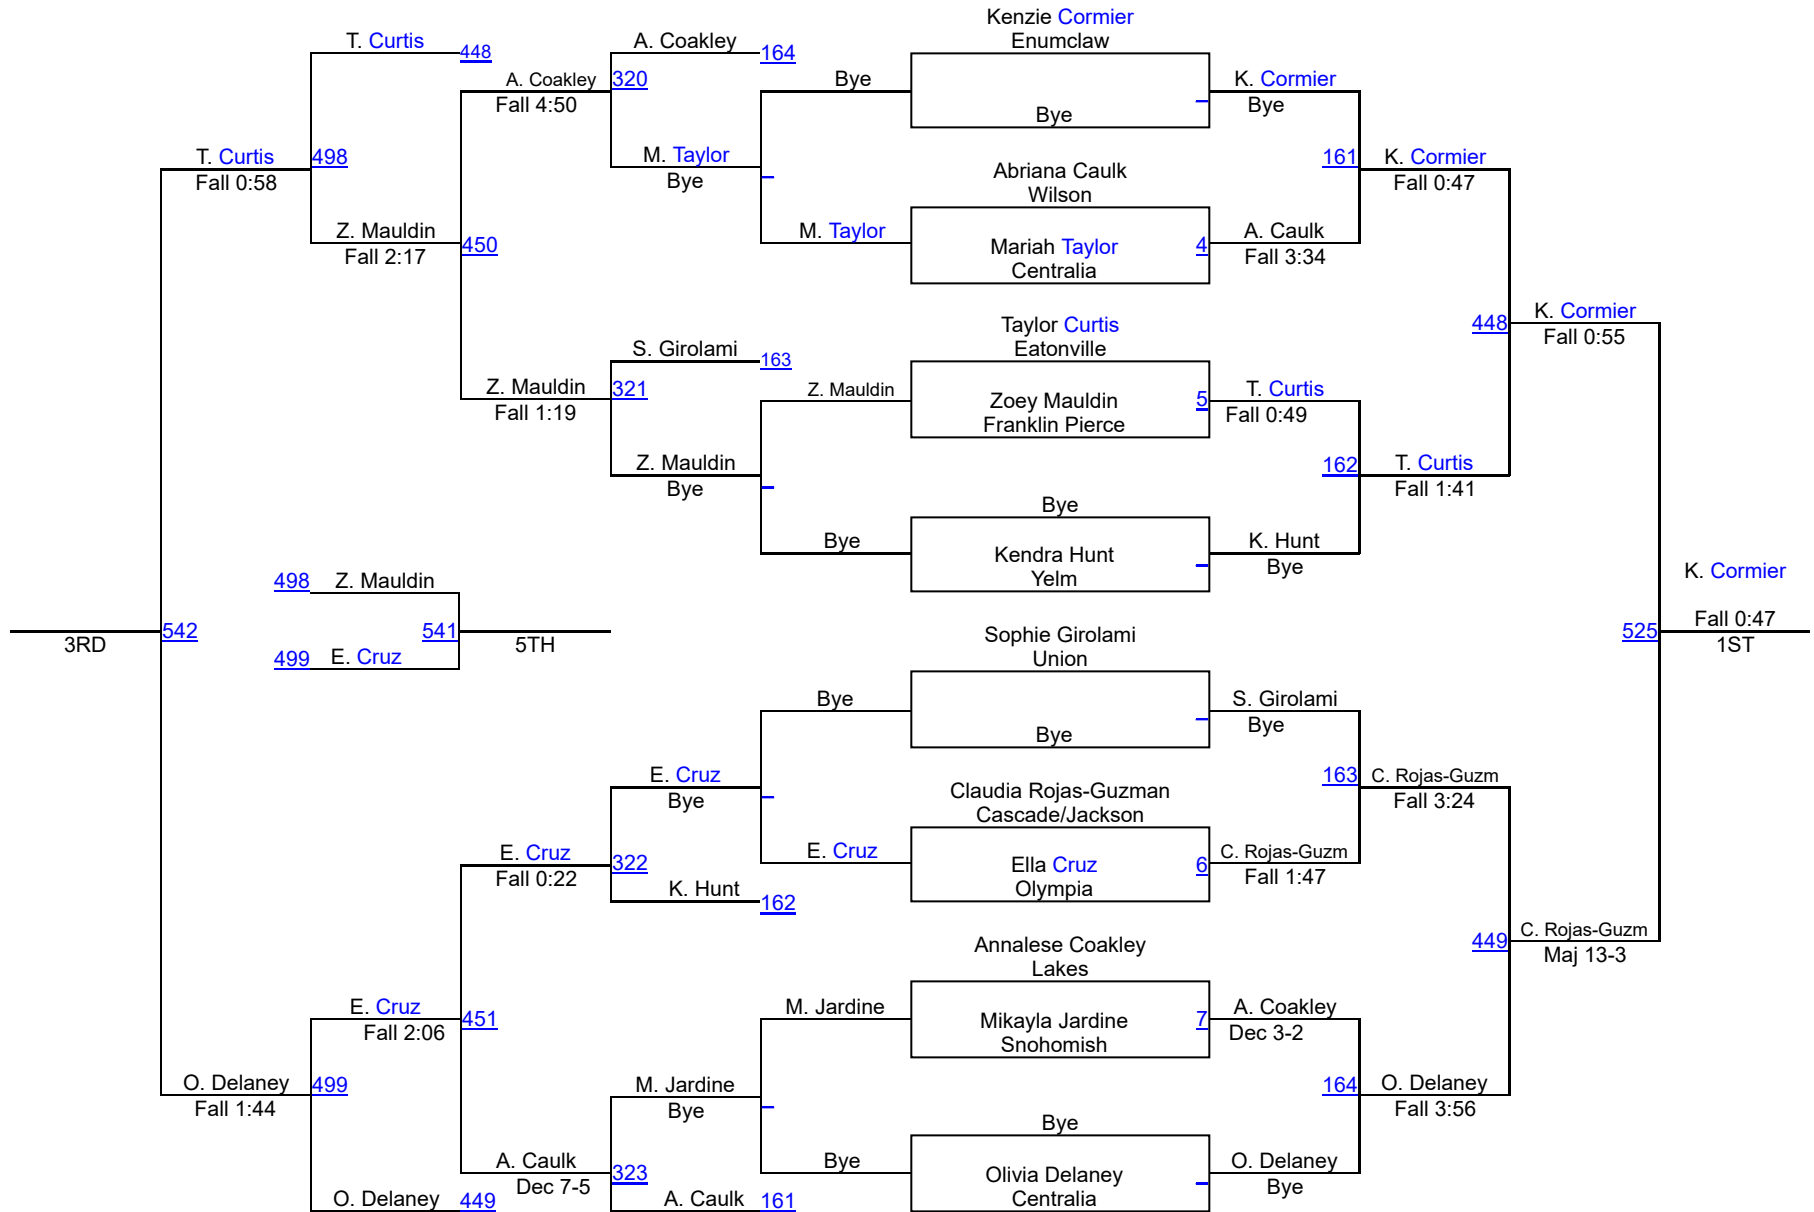

Yelm girls - Jump on in

Varsity Bracket 100

Yelm girls - Jump on in

Varsity Bracket 105

Yelm girls - Jump on in

Varsity Bracket 110

Yelm girls - Jump on in

Varsity Bracket 115