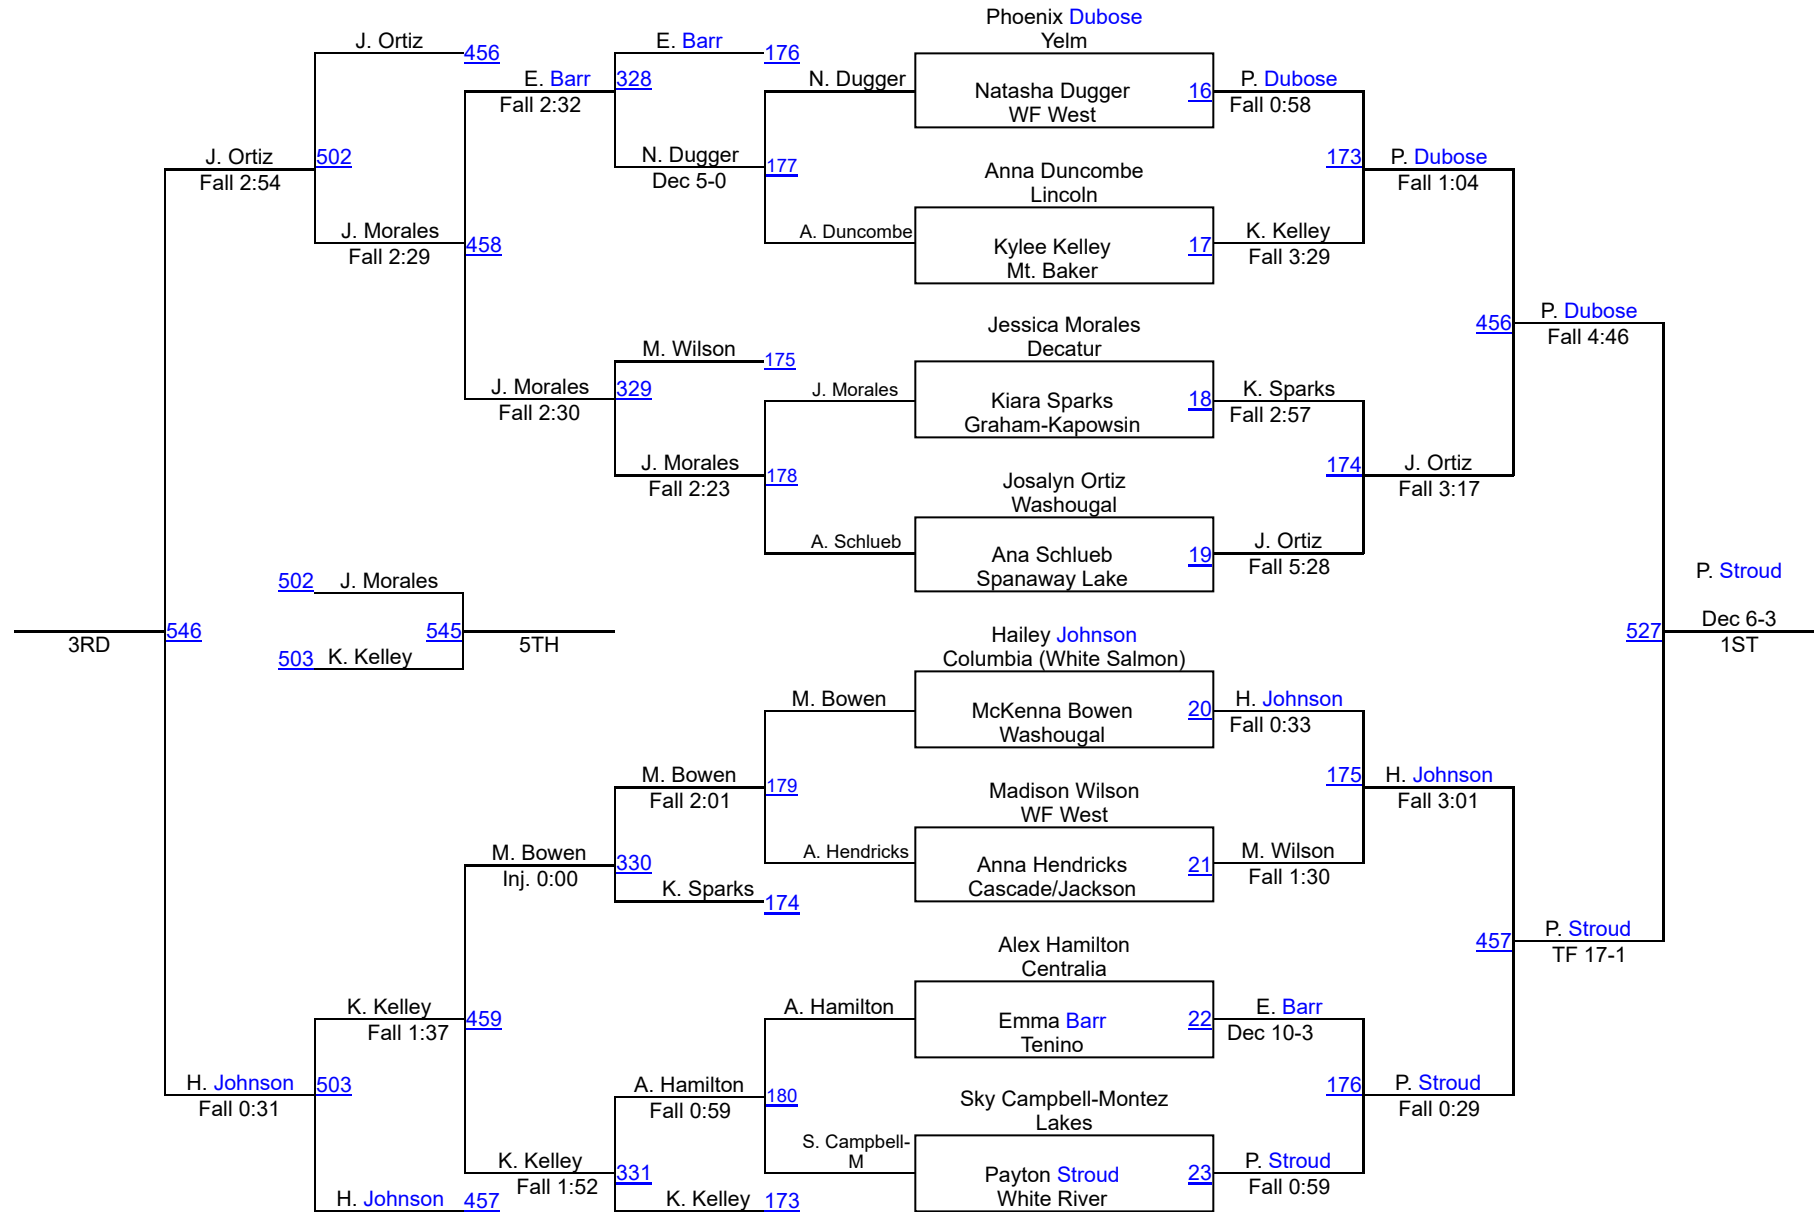

Yelm girls - Jump on in

Varsity Bracket 100

Yelm girls - Jump on in

Varsity Bracket 105

Yelm girls - Jump on in

Varsity Bracket 110

Yelm girls - Jump on in

Varsity Bracket 115

Yelm girls - Jump on in

Varsity Bracket 120

Yelm girls - Jump on in

Varsity Bracket 125

Yelm girls - Jump on in

Varsity Bracket 130

Yelm girls - Jump on in

Varsity Bracket 135 (B)