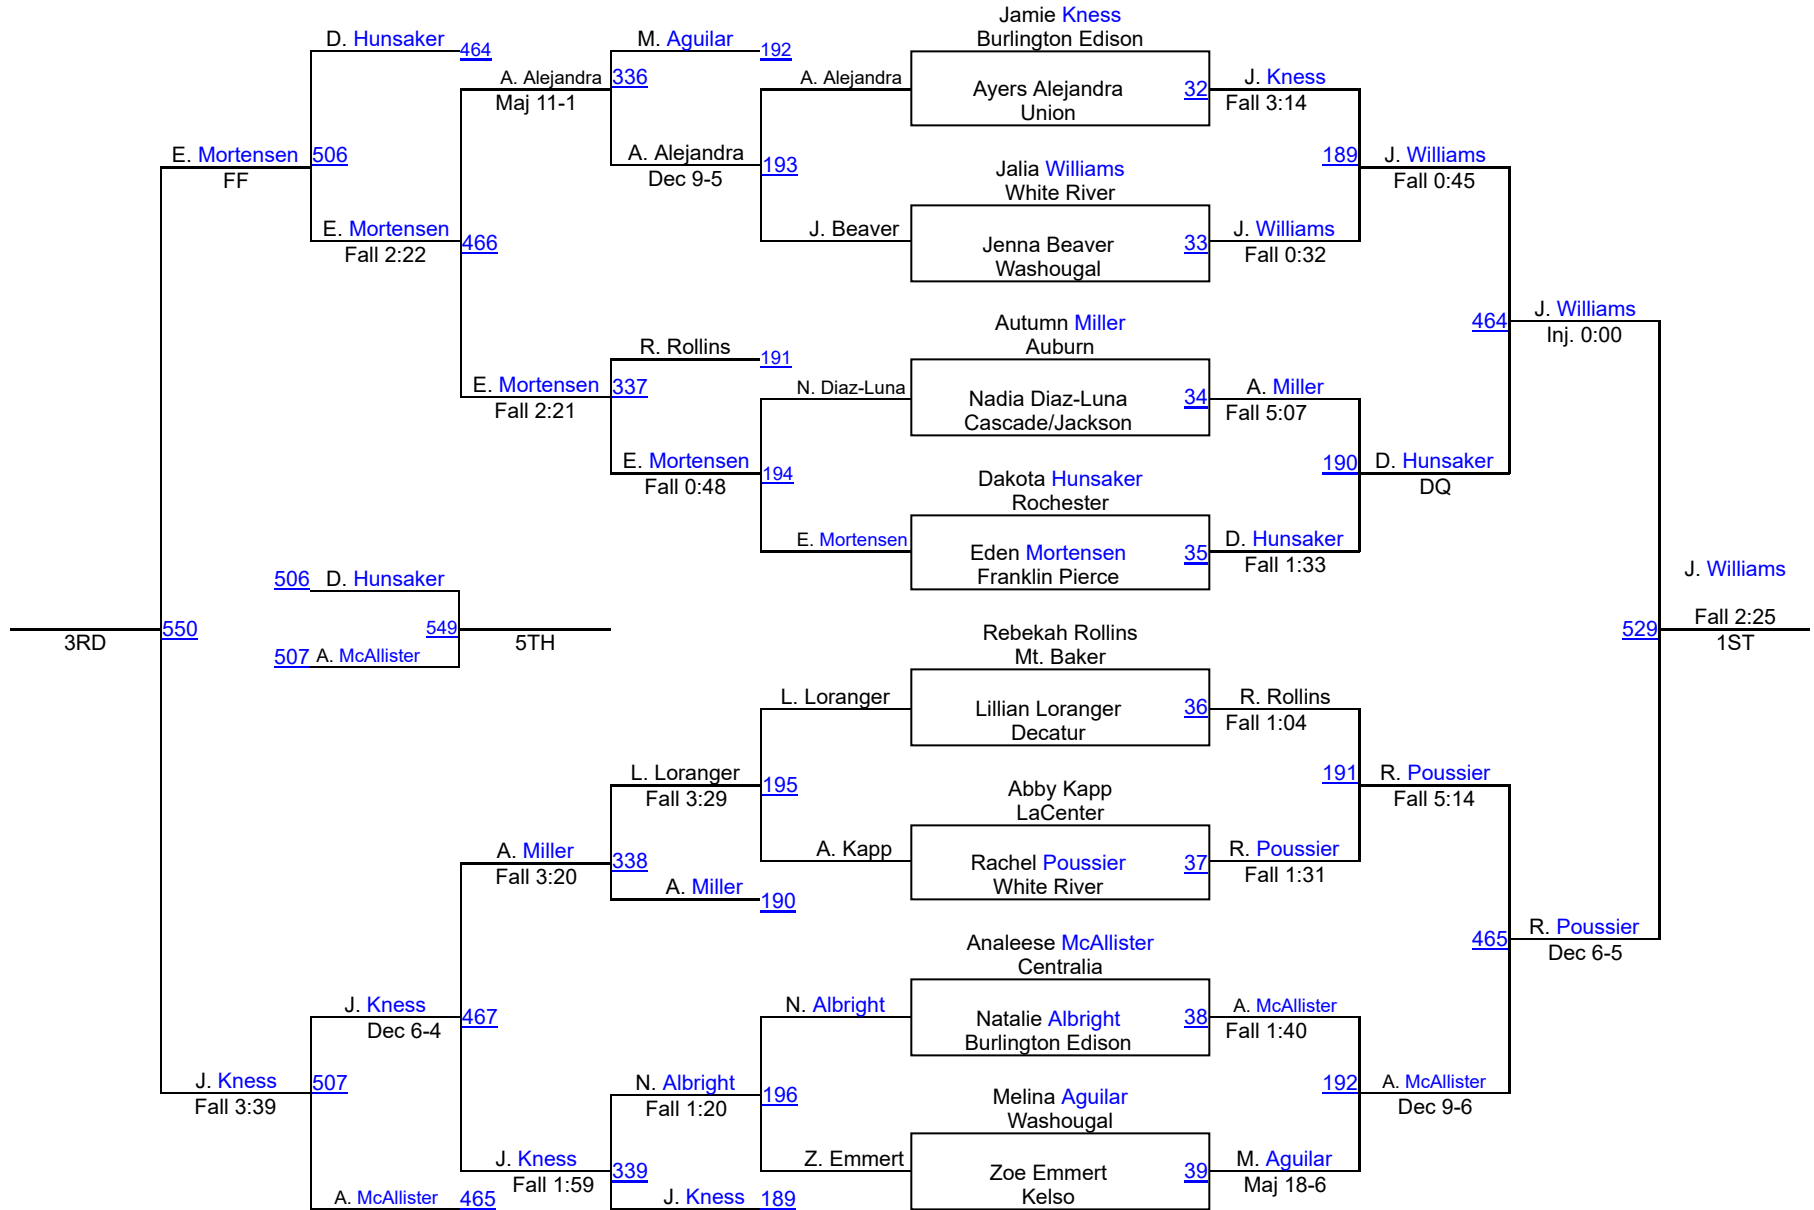

Yelm girls - Jump on in

Varsity Bracket 135