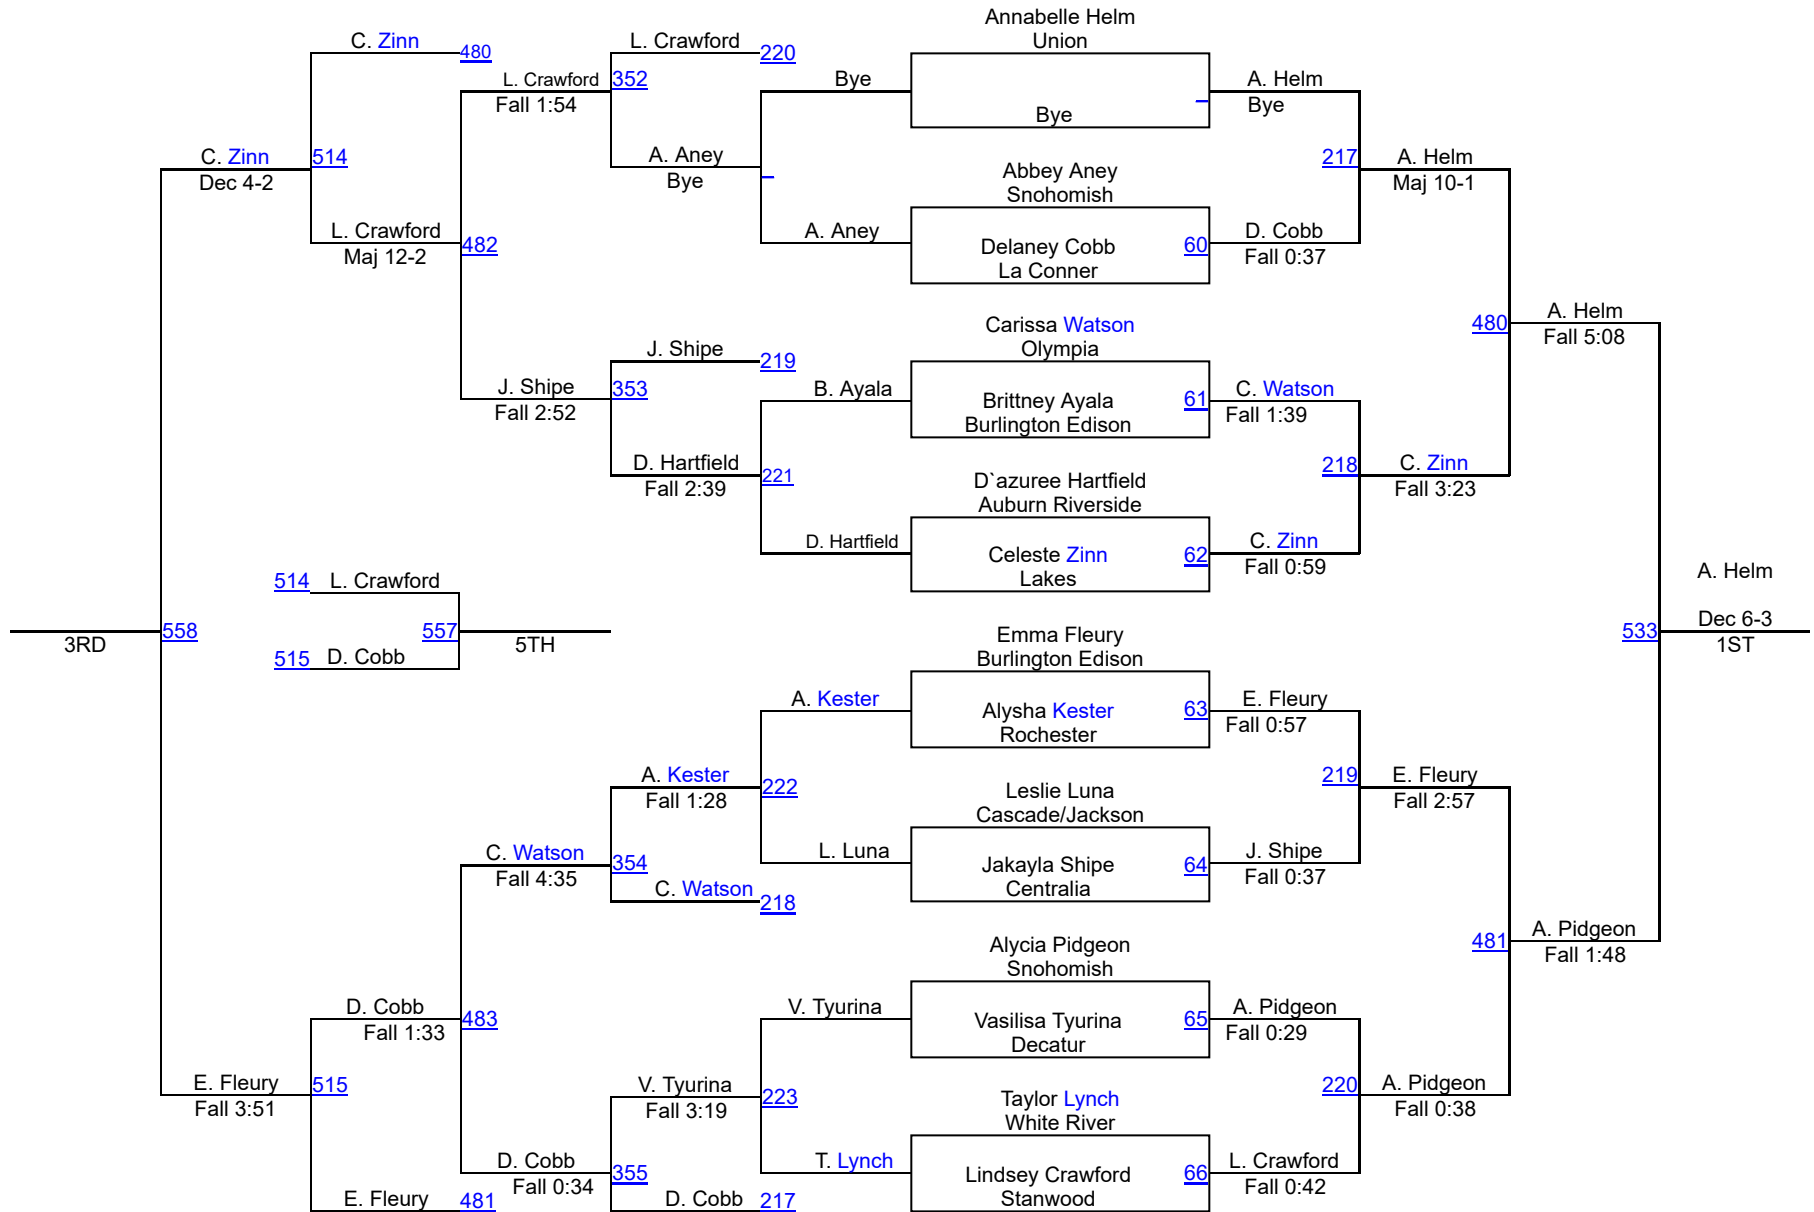

Yelm girls - Jump on in

Varsity Bracket 170