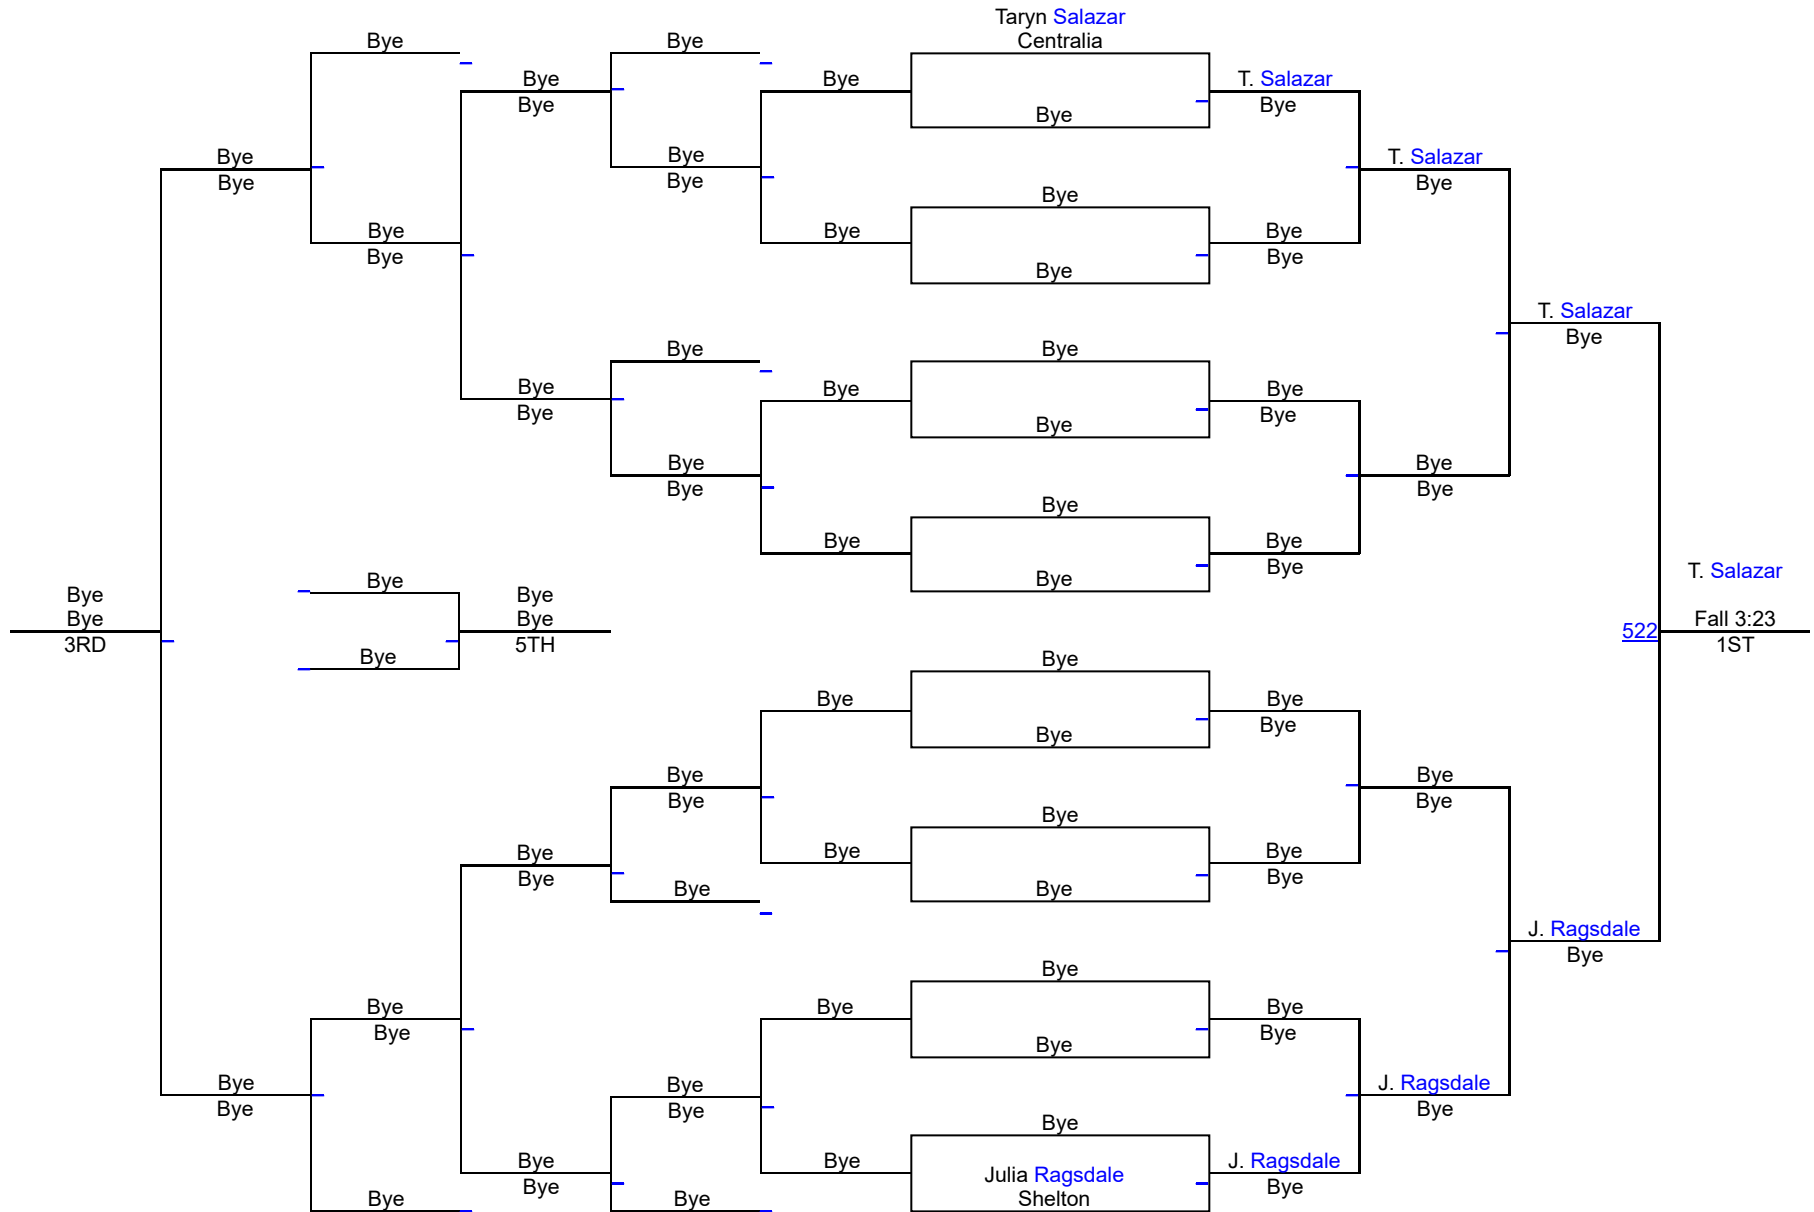

Yelm girls - Jump on in

Varsity Bracket 100