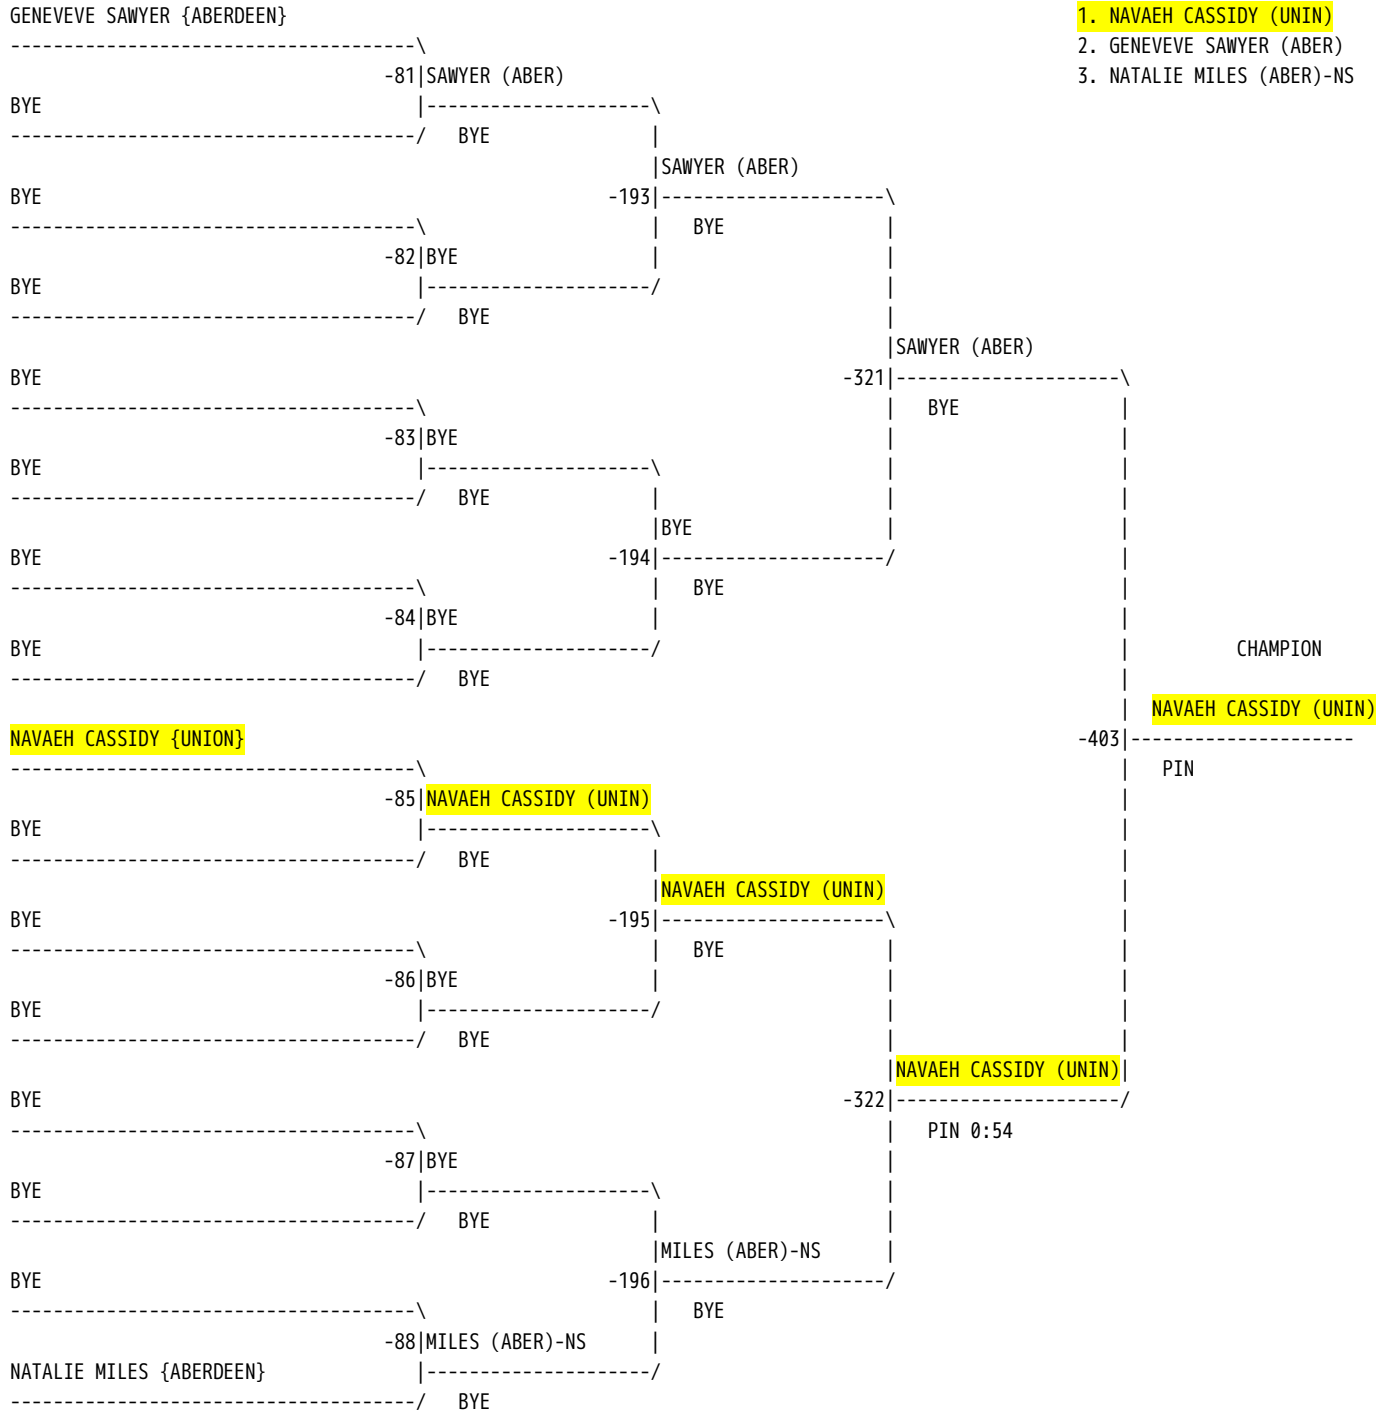

3RD ANNUAL GRIZZLY STOCKING STUFFER

3RD ANNUAL GRIZZLY STOCKING STUFFER

Weight class : 155

1. NAVAEH CASSIDY (UNIN)
2. GENEVEVE SAWYER (ABER)
3. NATALIE MILES (ABER)-NS