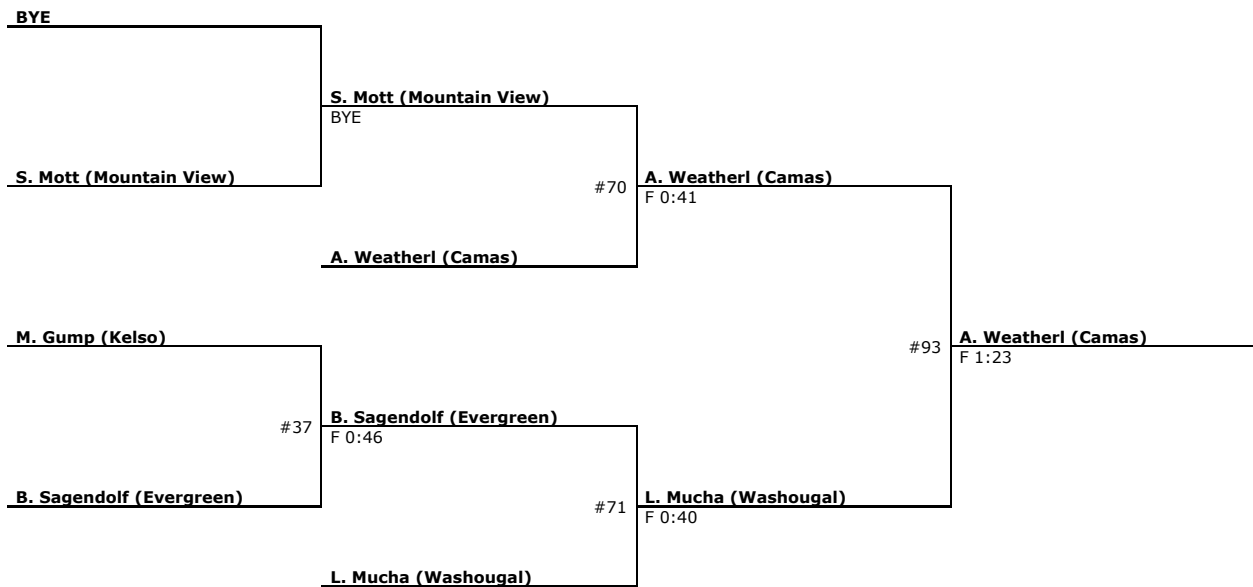

Norm Friehauf Memorial Clark County Championship (Girls) 2019

Consolation : 115