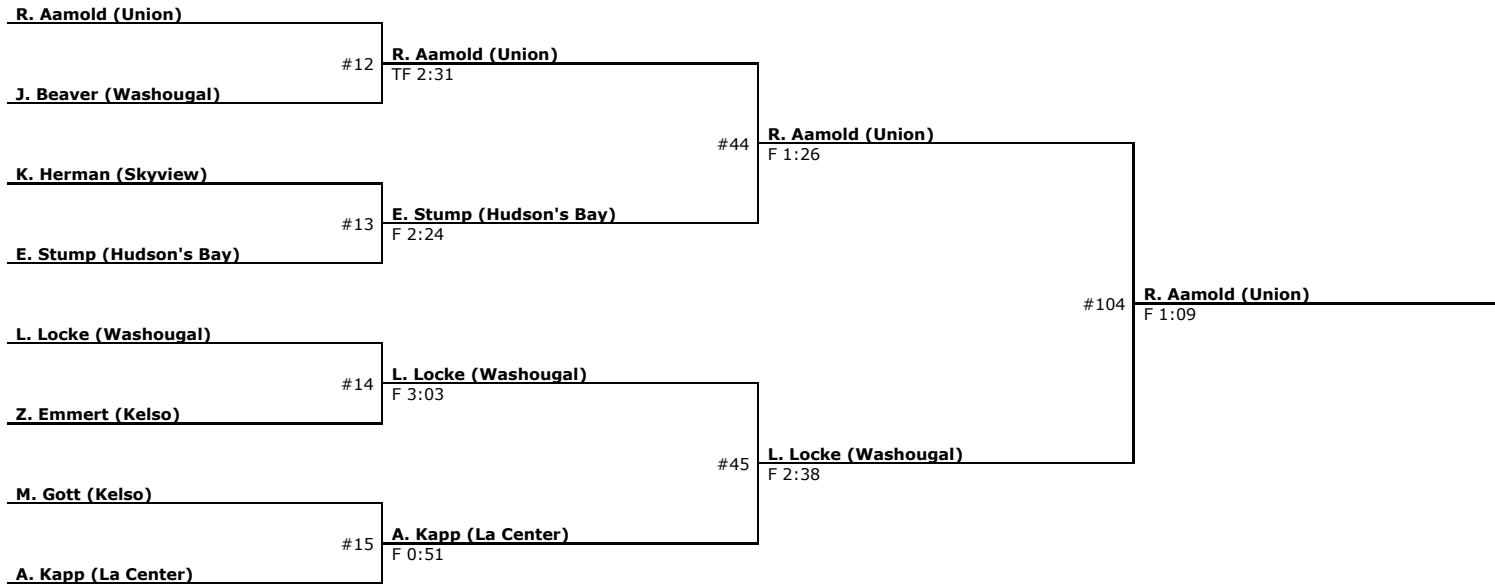

Norm Friehauf Memorial Clark County Championship (Girls) 2019

Championship : 130