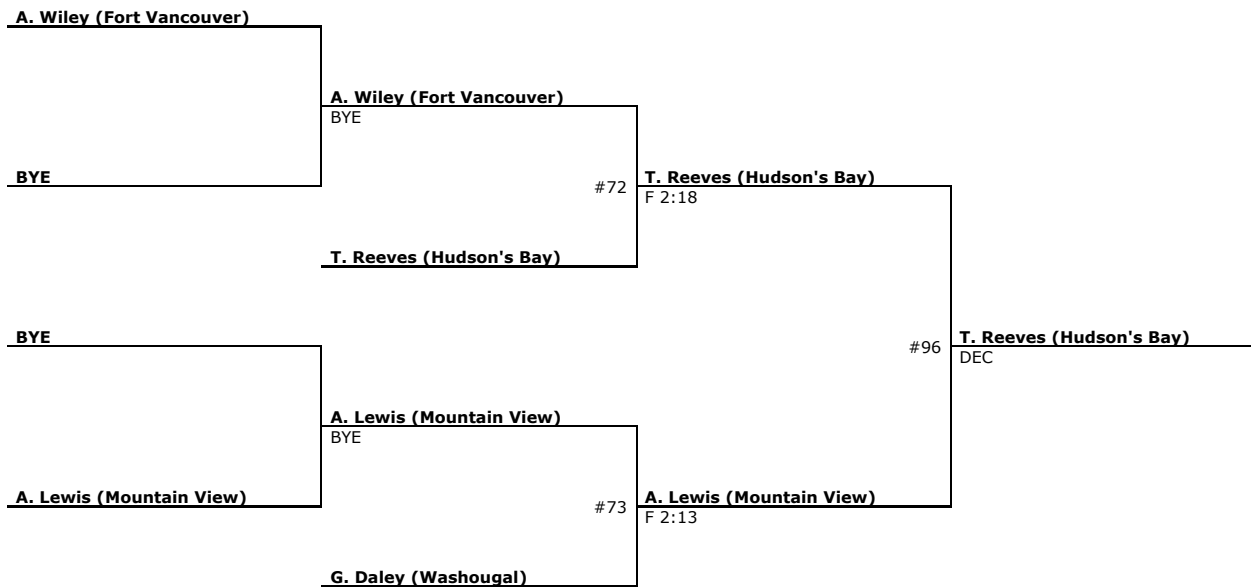

Norm Friehauf Memorial Clark County Championship (Girls) 2019

Consolation : 120