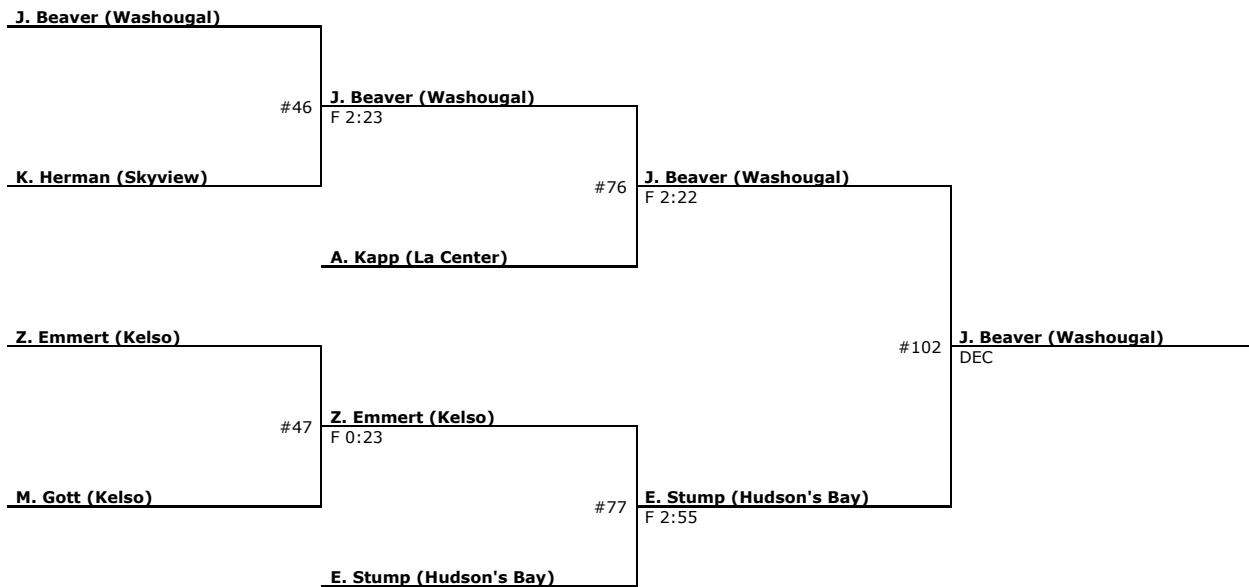

Norm Friehauf Memorial Clark County Championship (Girls) 2019

Consolation : 130