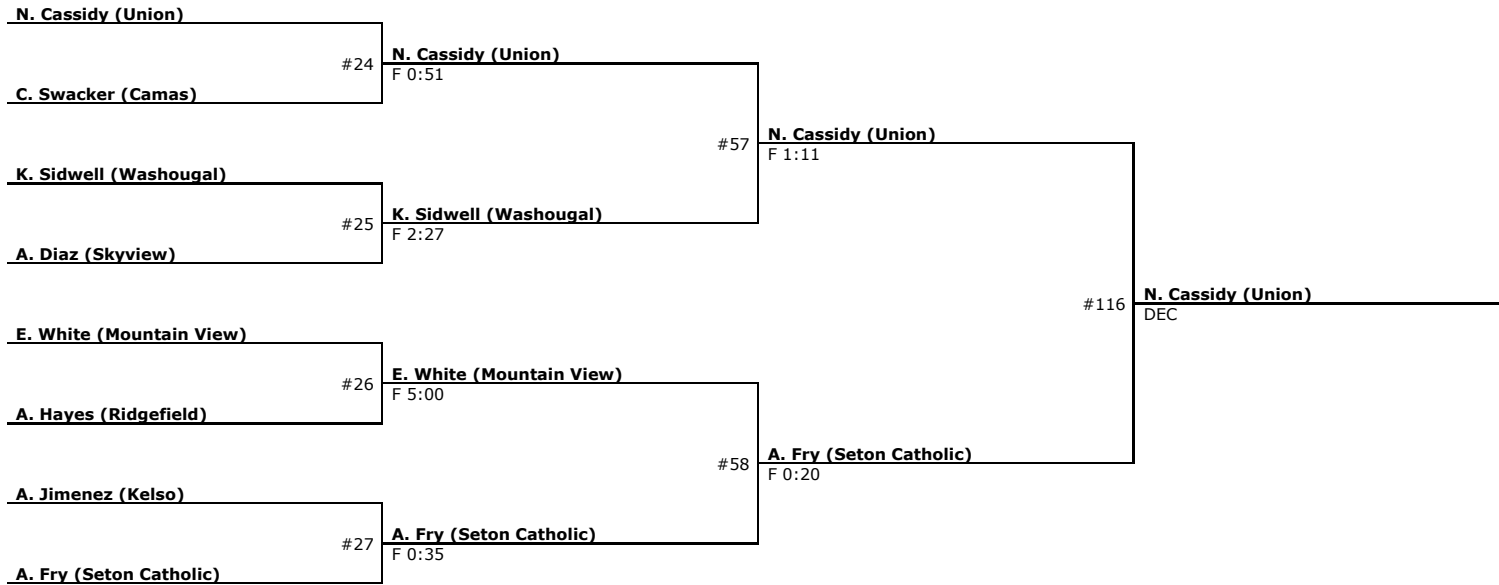

Norm Friehauf Memorial Clark County Championship (Girls) 2019

Championship : 155