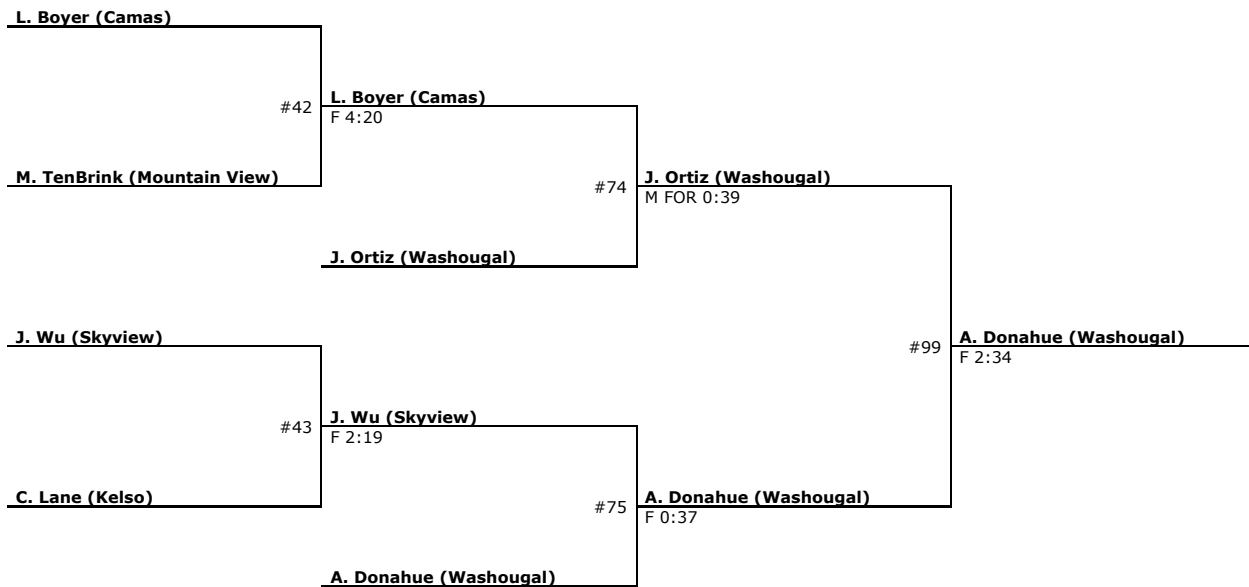

Norm Friehauf Memorial Clark County Championship (Girls) 2019

Consolation : 125