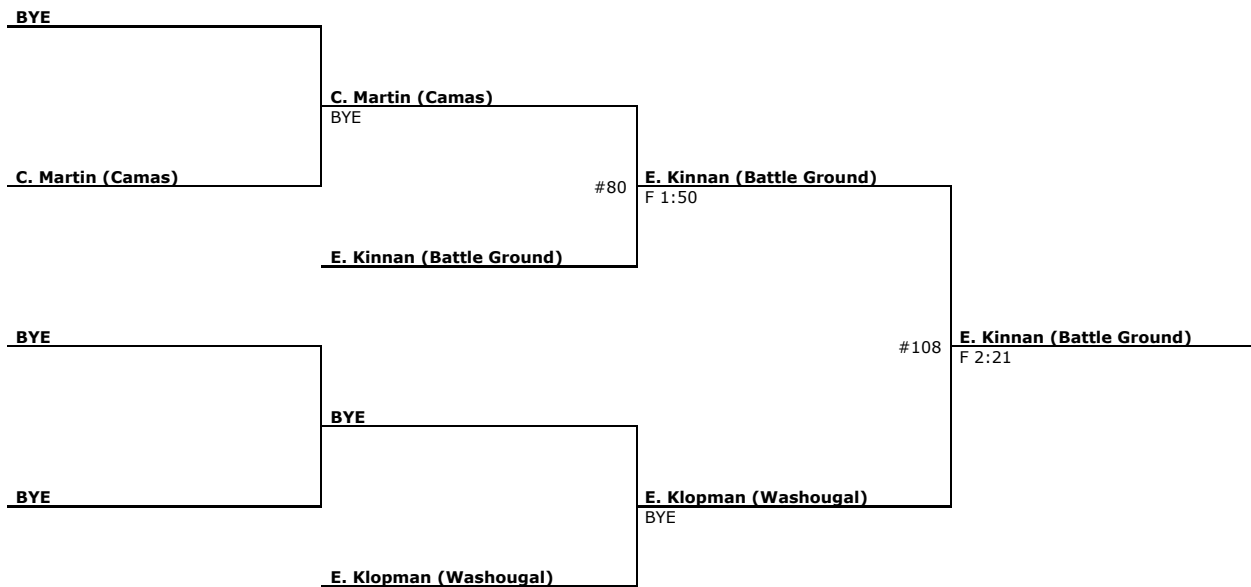

Norm Friehauf Memorial Clark County Championship (Girls) 2019

Consolation : 140