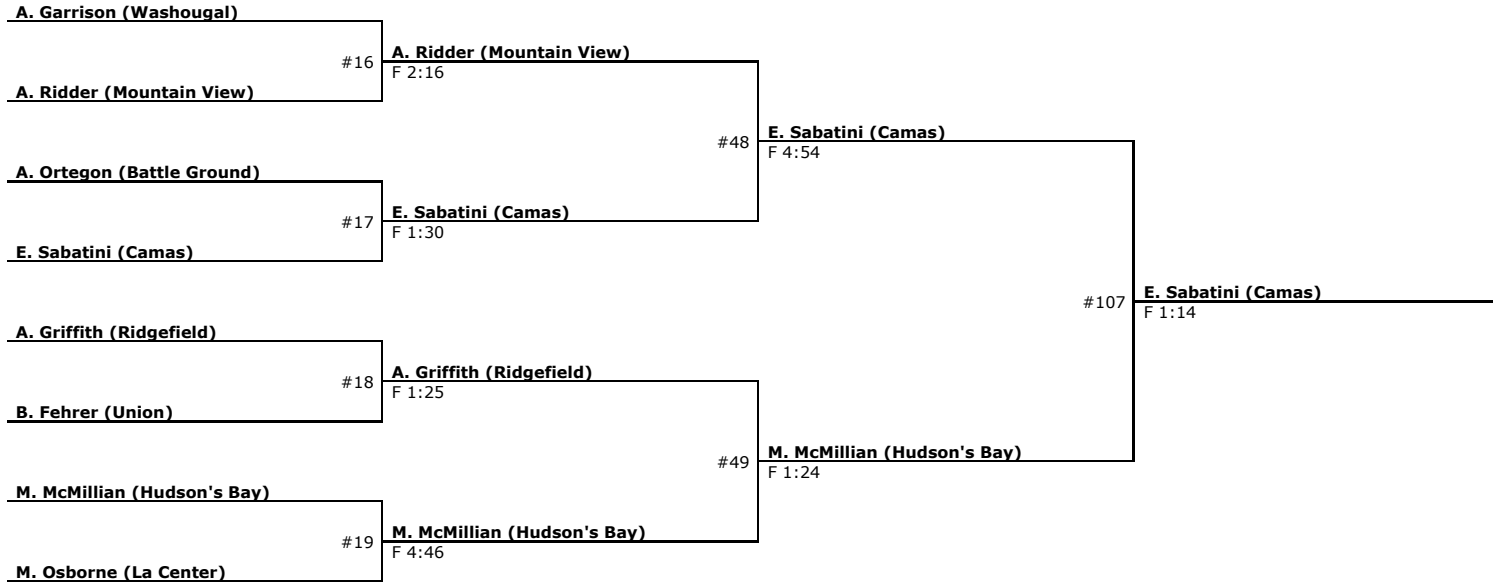

Norm Friehauf Memorial Clark County Championship (Girls) 2019

Championship : 135