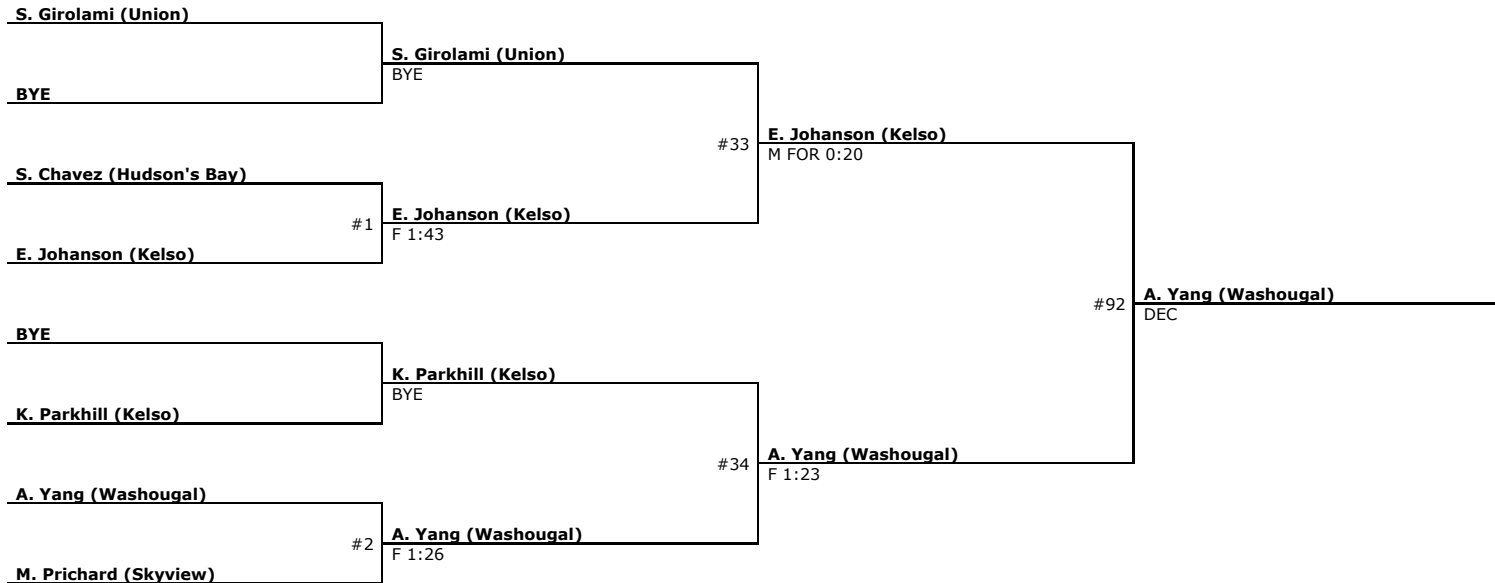

Norm Friehauf Memorial Clark County Championship (Girls) 2019

Championship : 110