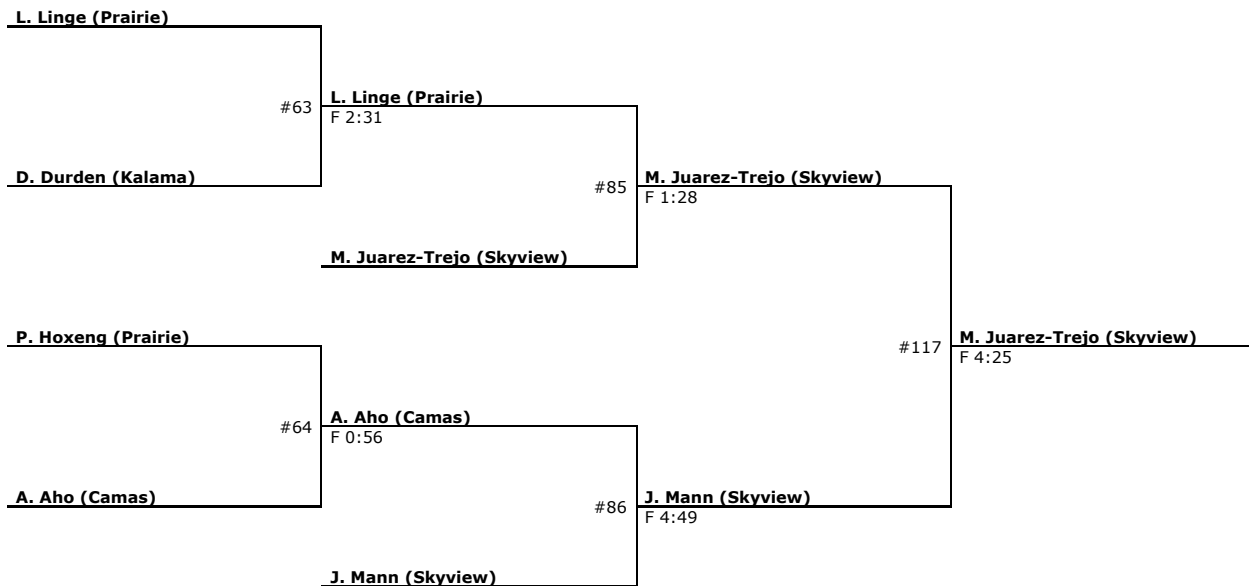

Norm Friehauf Memorial Clark County Championship (Girls) 2019

Consolation : 170