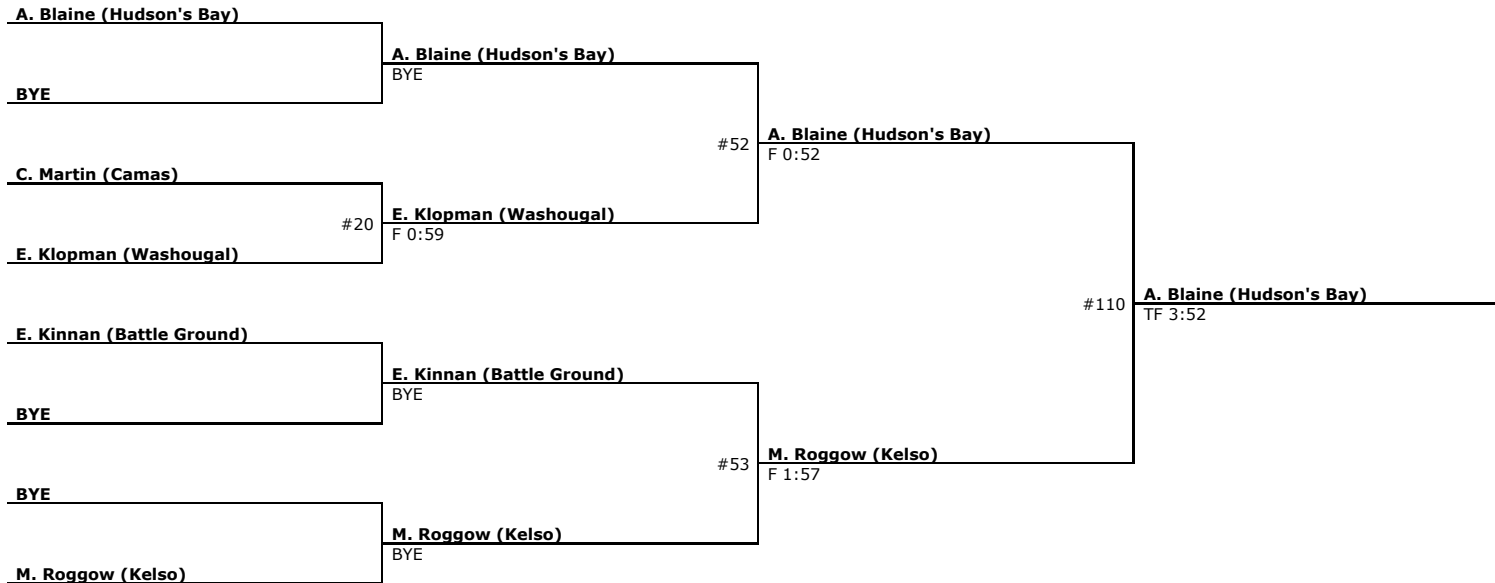

Norm Friehauf Memorial Clark County Championship (Girls) 2019

Championship : 140