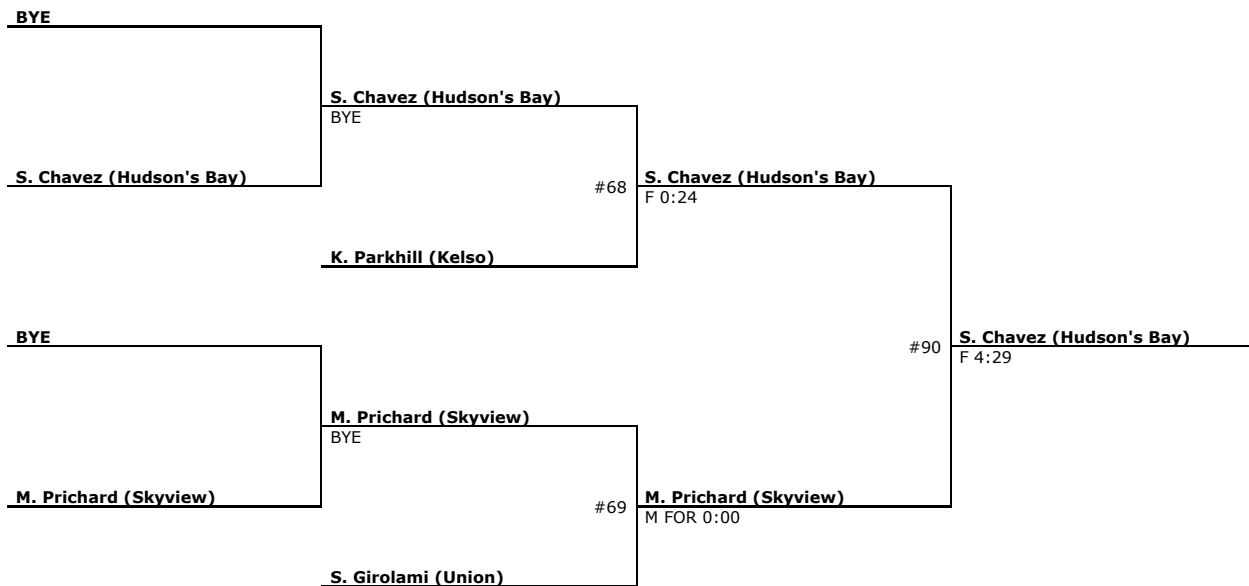

Norm Friehauf Memorial Clark County Championship (Girls) 2019

Consolation : 110