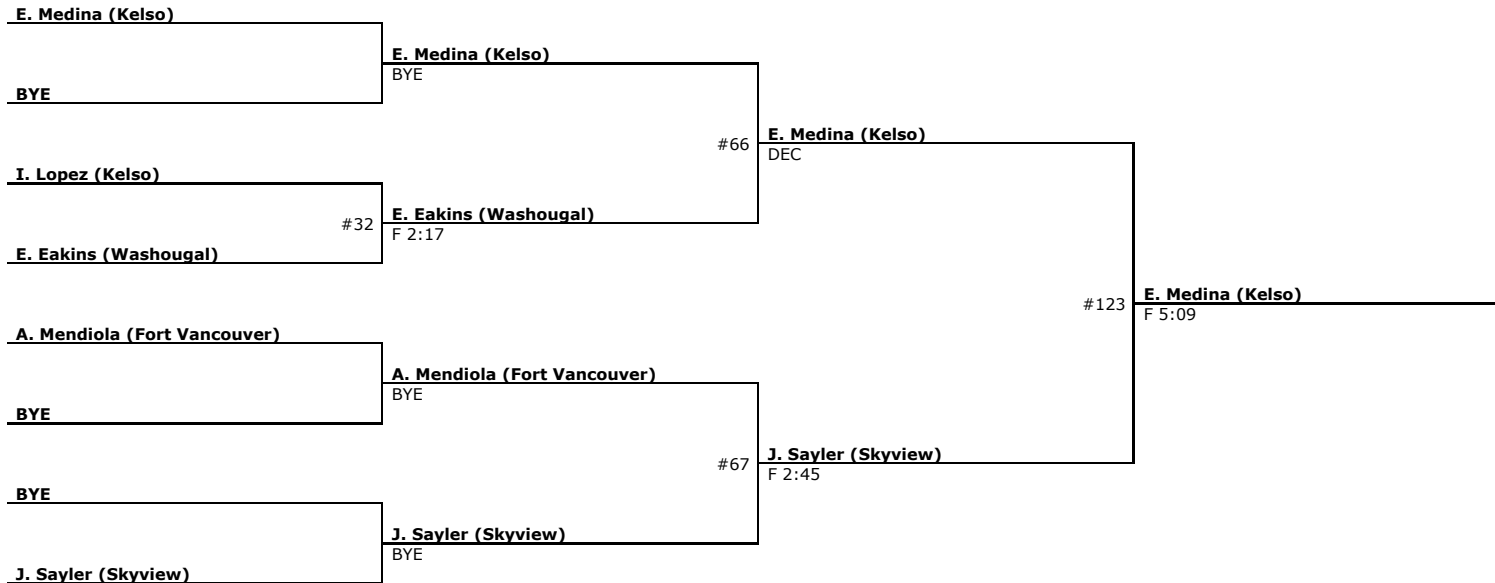

Norm Friehauf Memorial Clark County Championship (Girls) 2019

Championship : 235