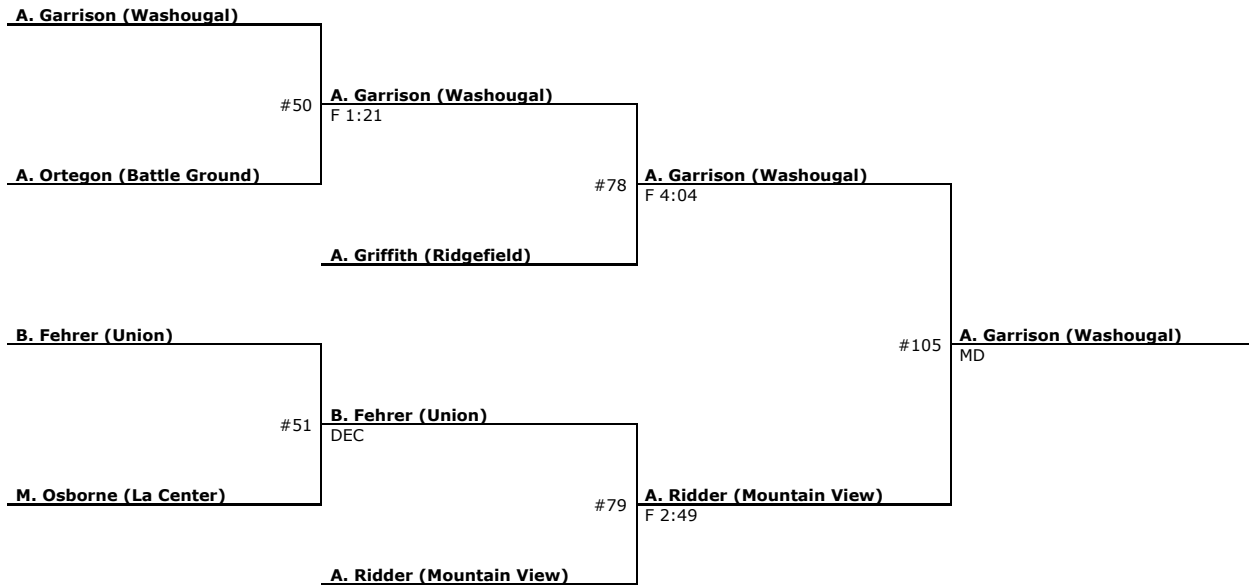

Norm Friehauf Memorial Clark County Championship (Girls) 2019

Consolation : 135