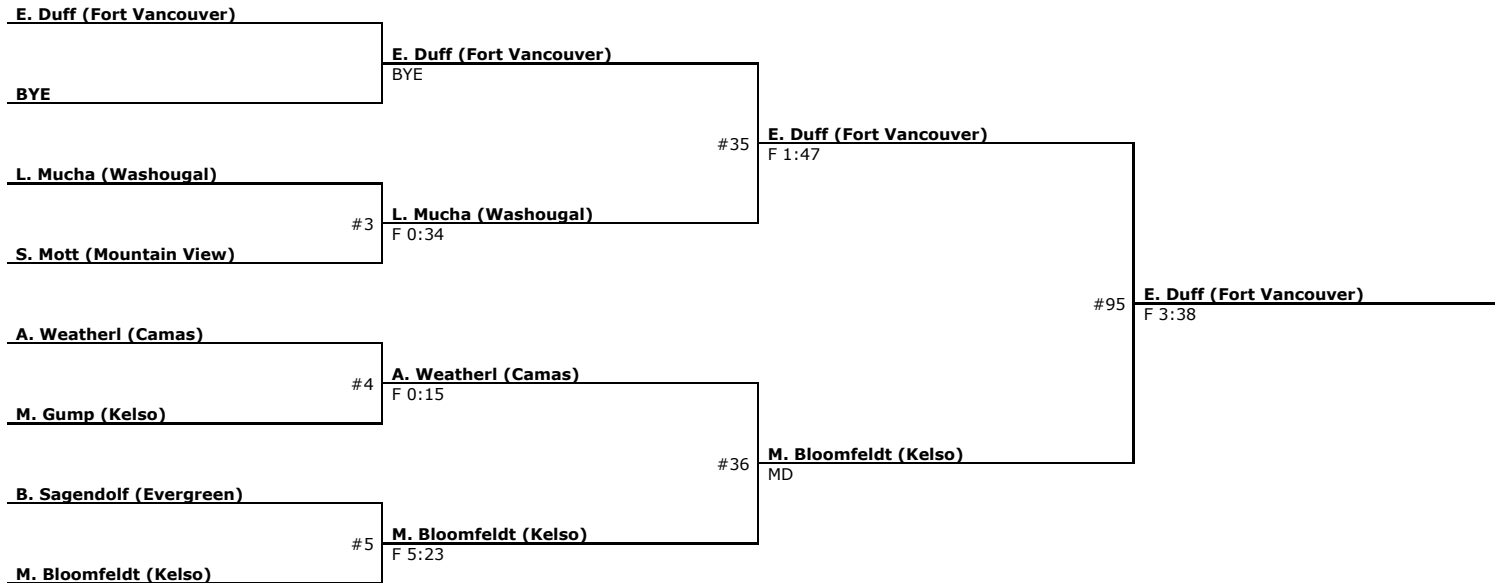

Norm Friehauf Memorial Clark County Championship (Girls) 2019

Championship : 115