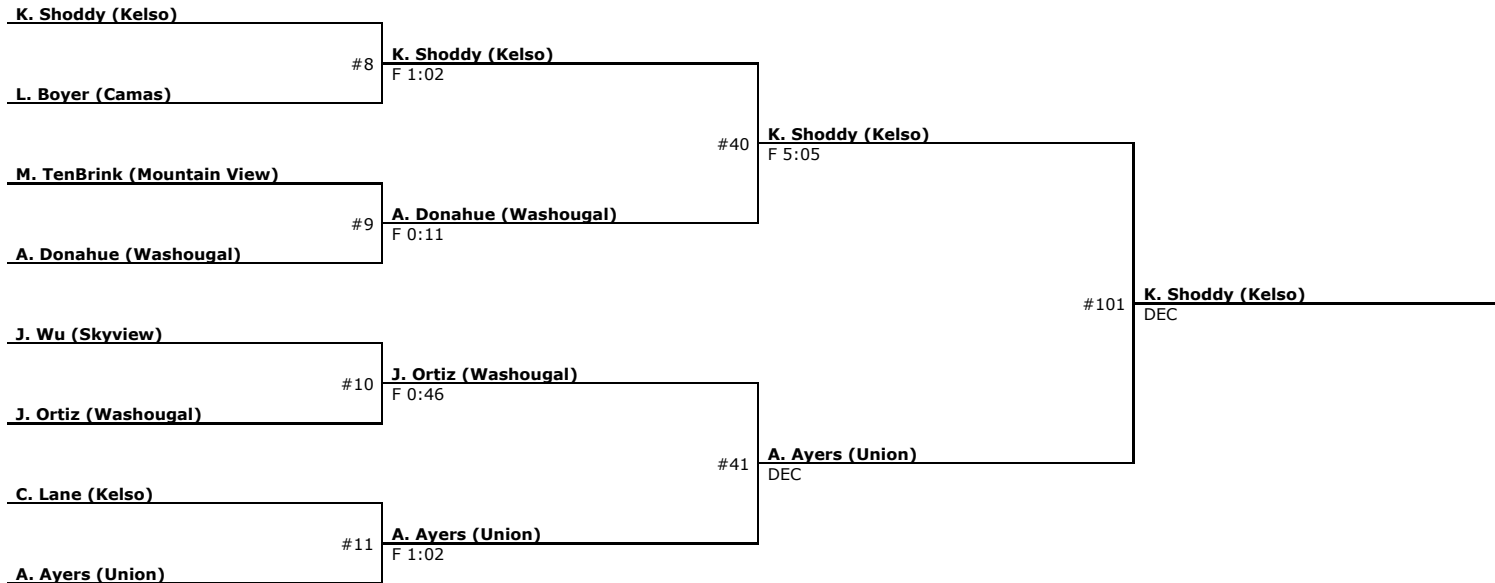

Norm Friehauf Memorial Clark County Championship (Girls) 2019

Championship : 125