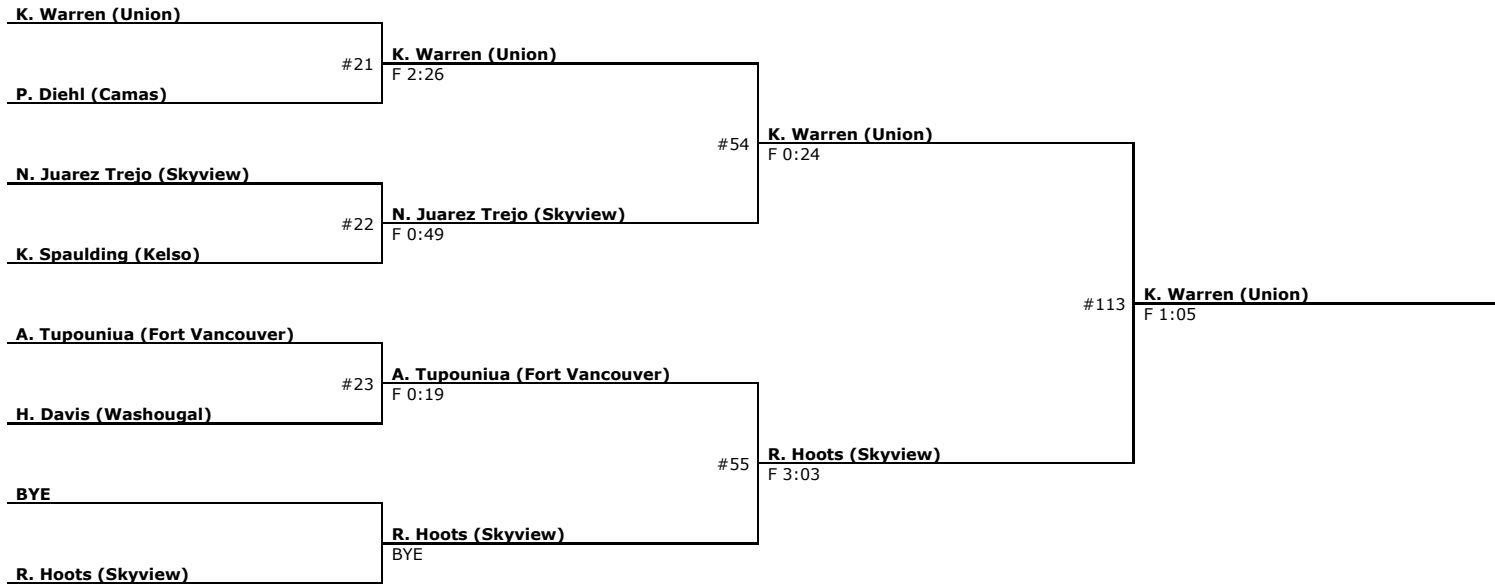

Norm Friehauf Memorial Clark County Championship (Girls) 2019

Championship : 145