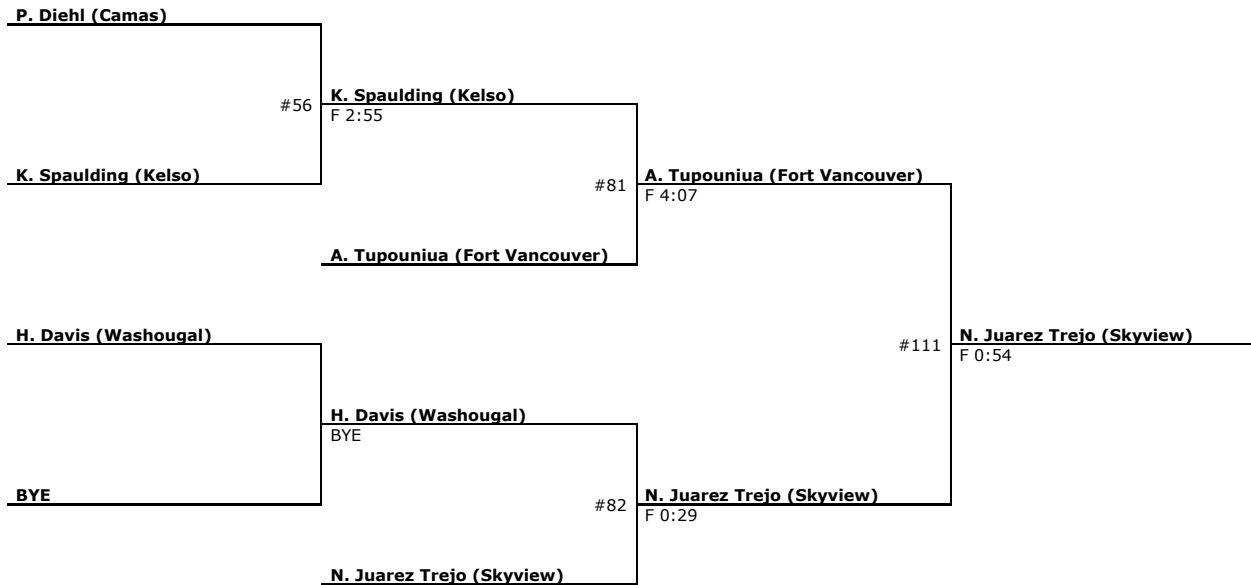

Norm Friehauf Memorial Clark County Championship (Girls) 2019

Consolation : 145