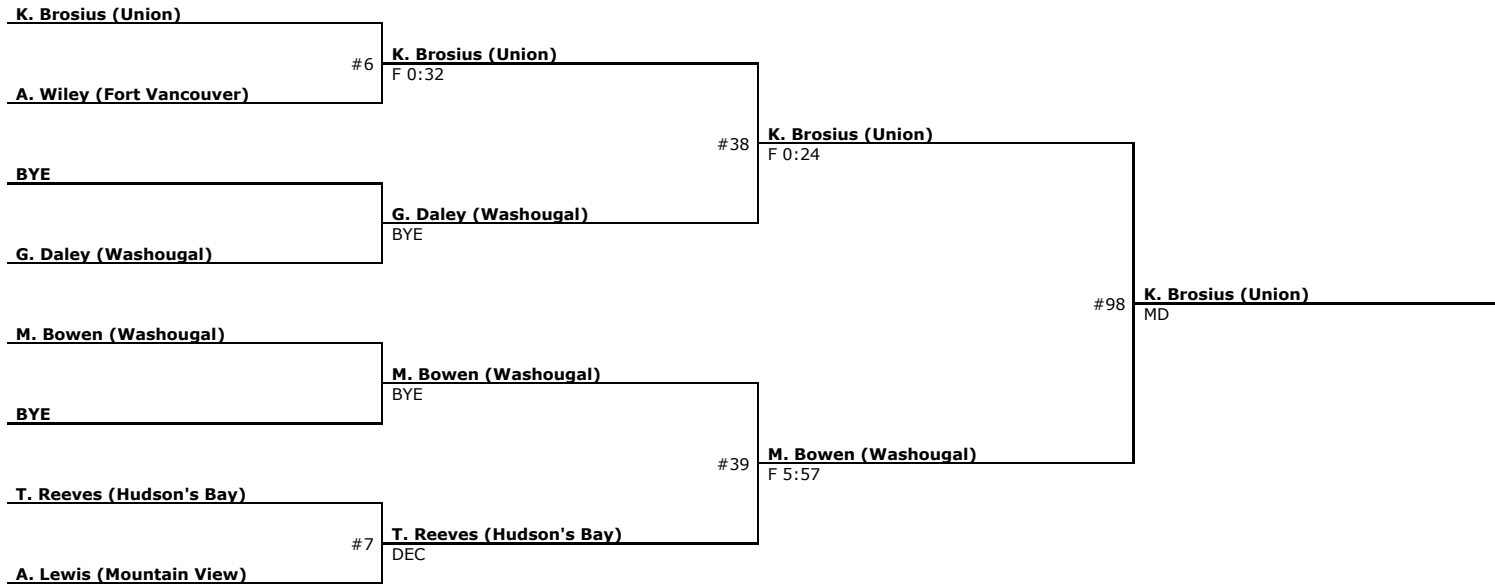

Norm Friehauf Memorial Clark County Championship (Girls) 2019

Championship : 120