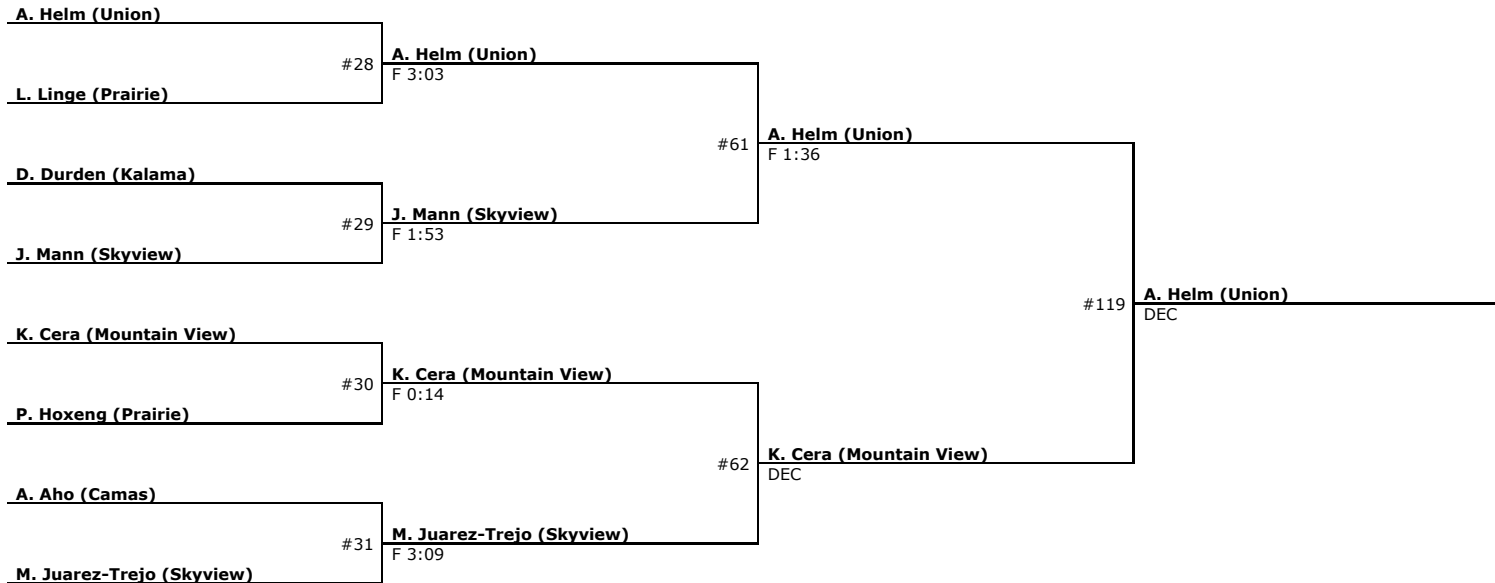

Norm Friehauf Memorial Clark County Championship (Girls) 2019

Championship : 170