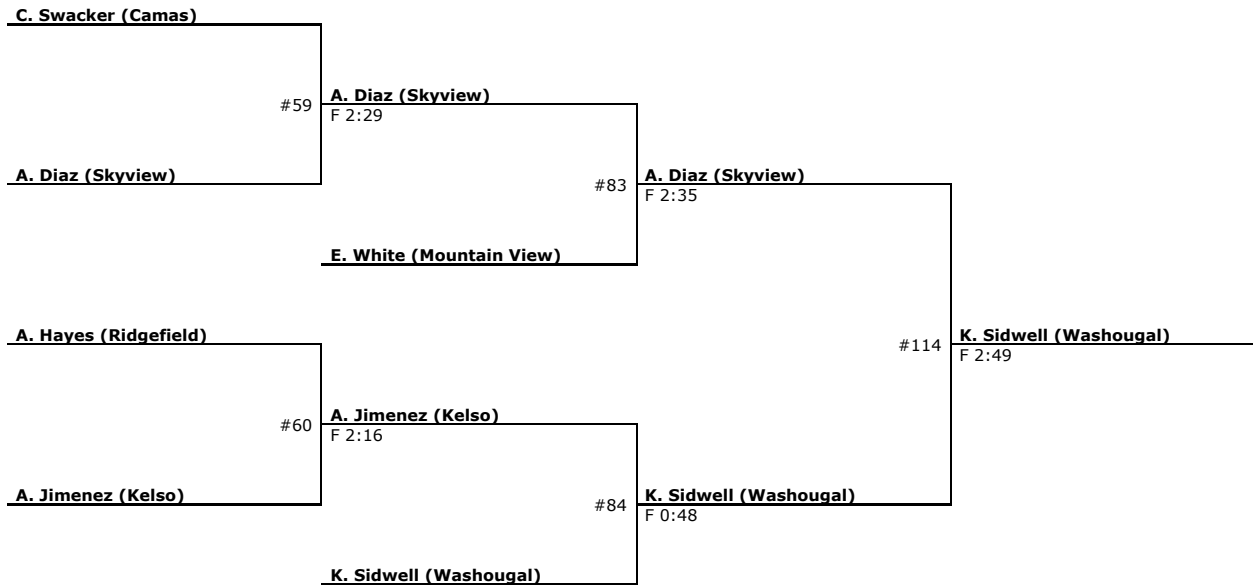

Norm Friehauf Memorial Clark County Championship (Girls) 2019

Consolation : 155