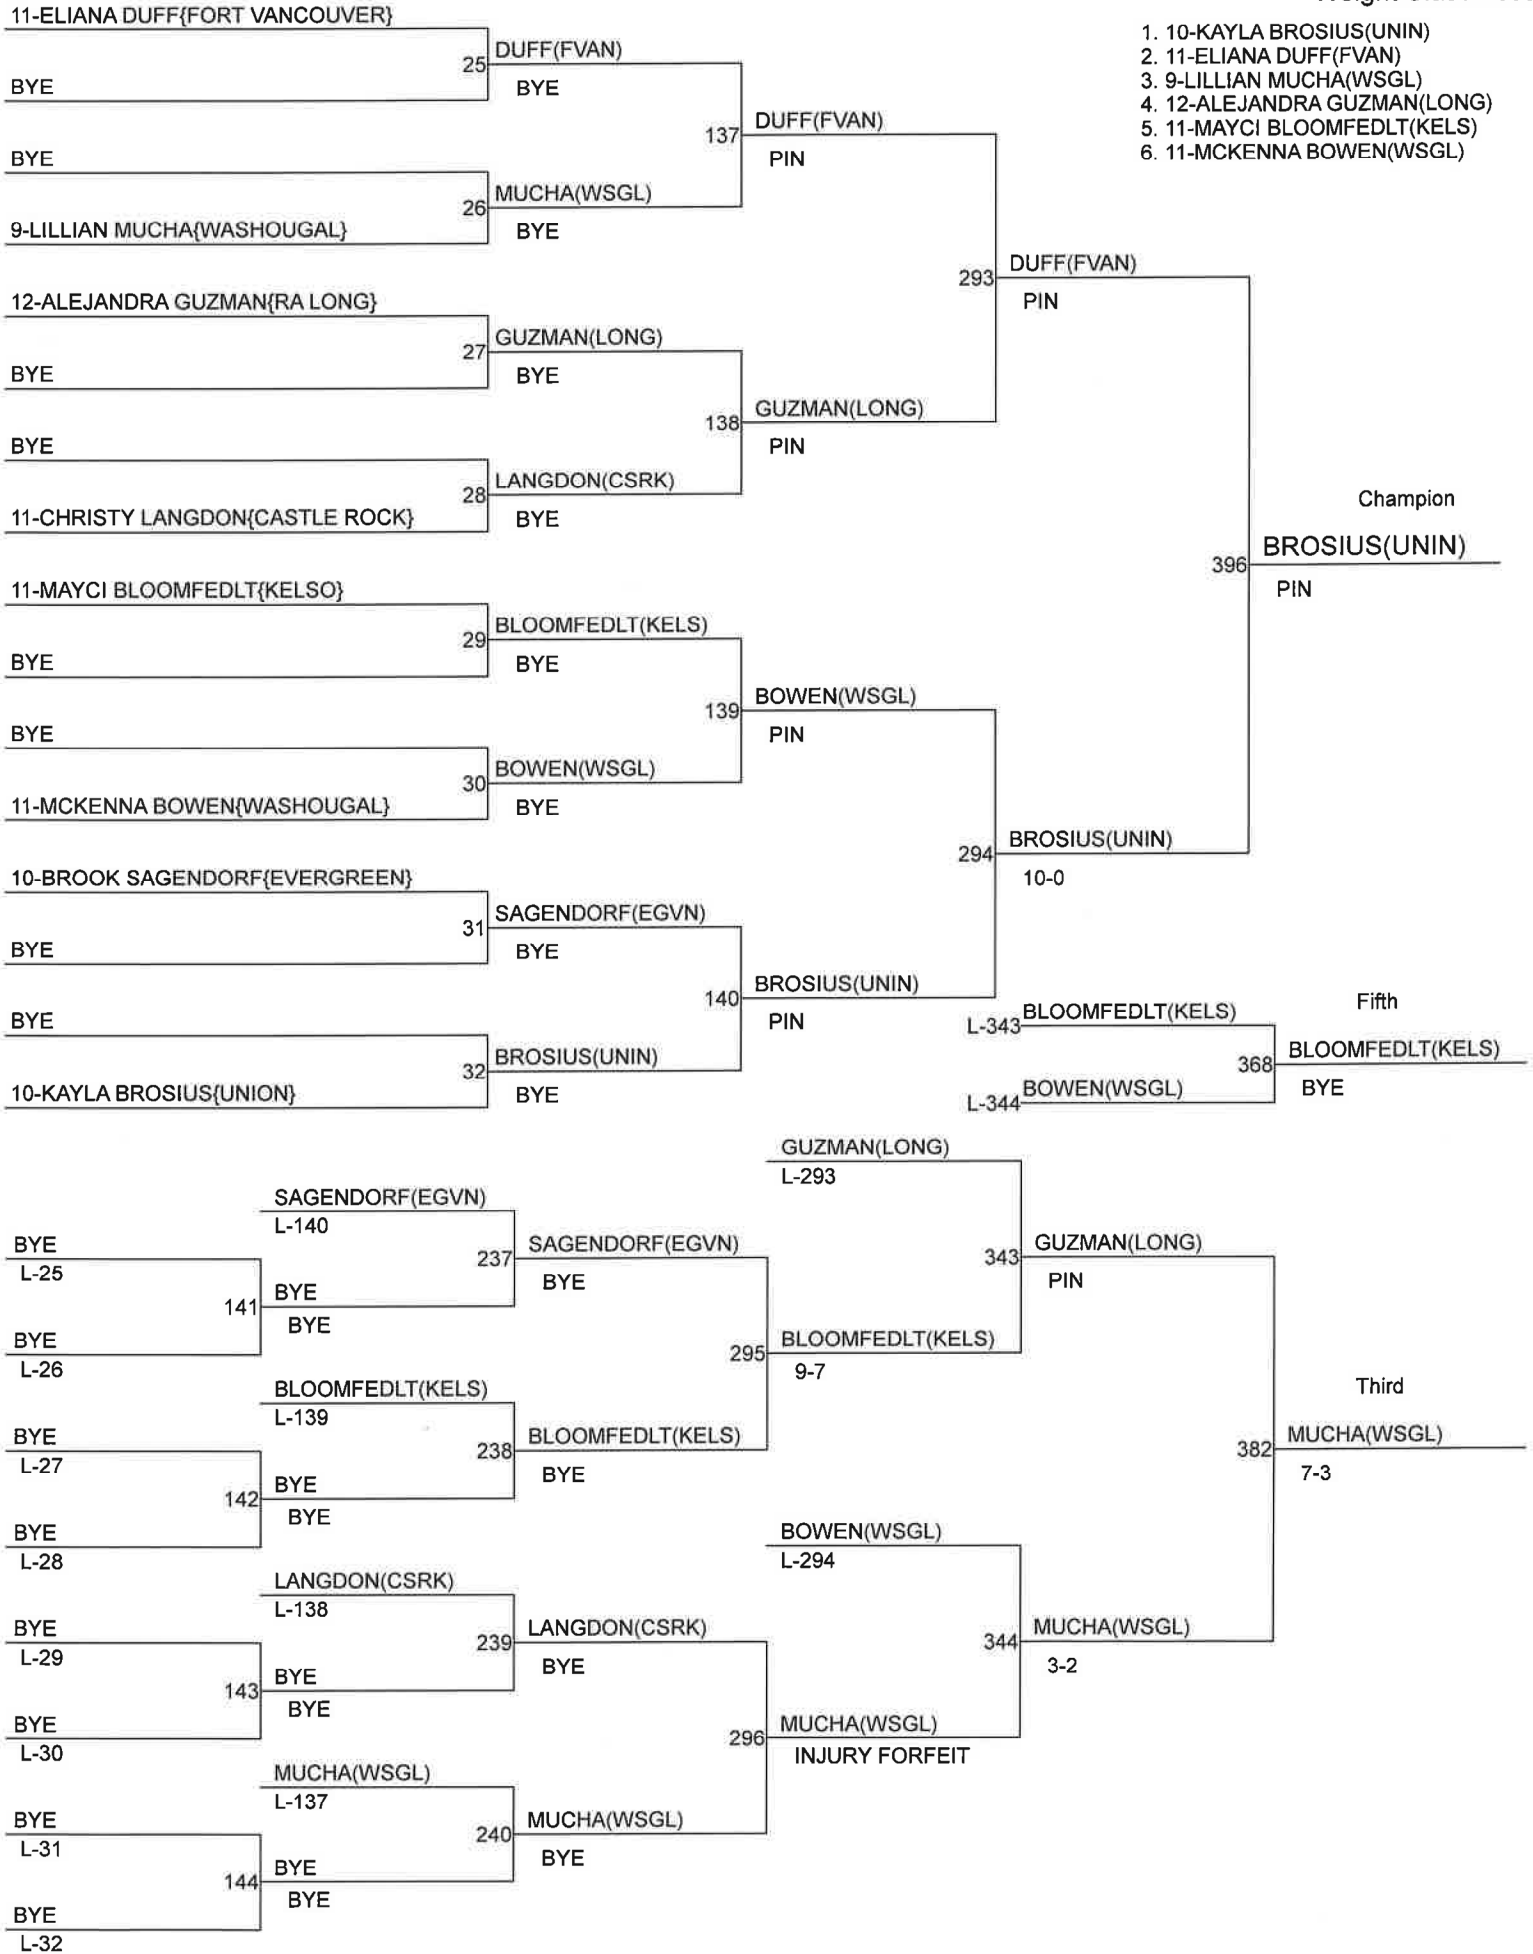

2109 GIRLS GSHL DISTRICT

Weight Class : 115

1. 10-KAYLA BROSIUS(UNIN)
2. 11-ELIANA DUFF(FVAN)
3. 9-LILLIAN MUCHA(WSGL)
4. 12-ALEJANDRA GUZMAN(LONG)
5. 11-MAYCI BLOOMFEDLT(KELS)
6. 11-MCKENNA BOWEN(WSGL)