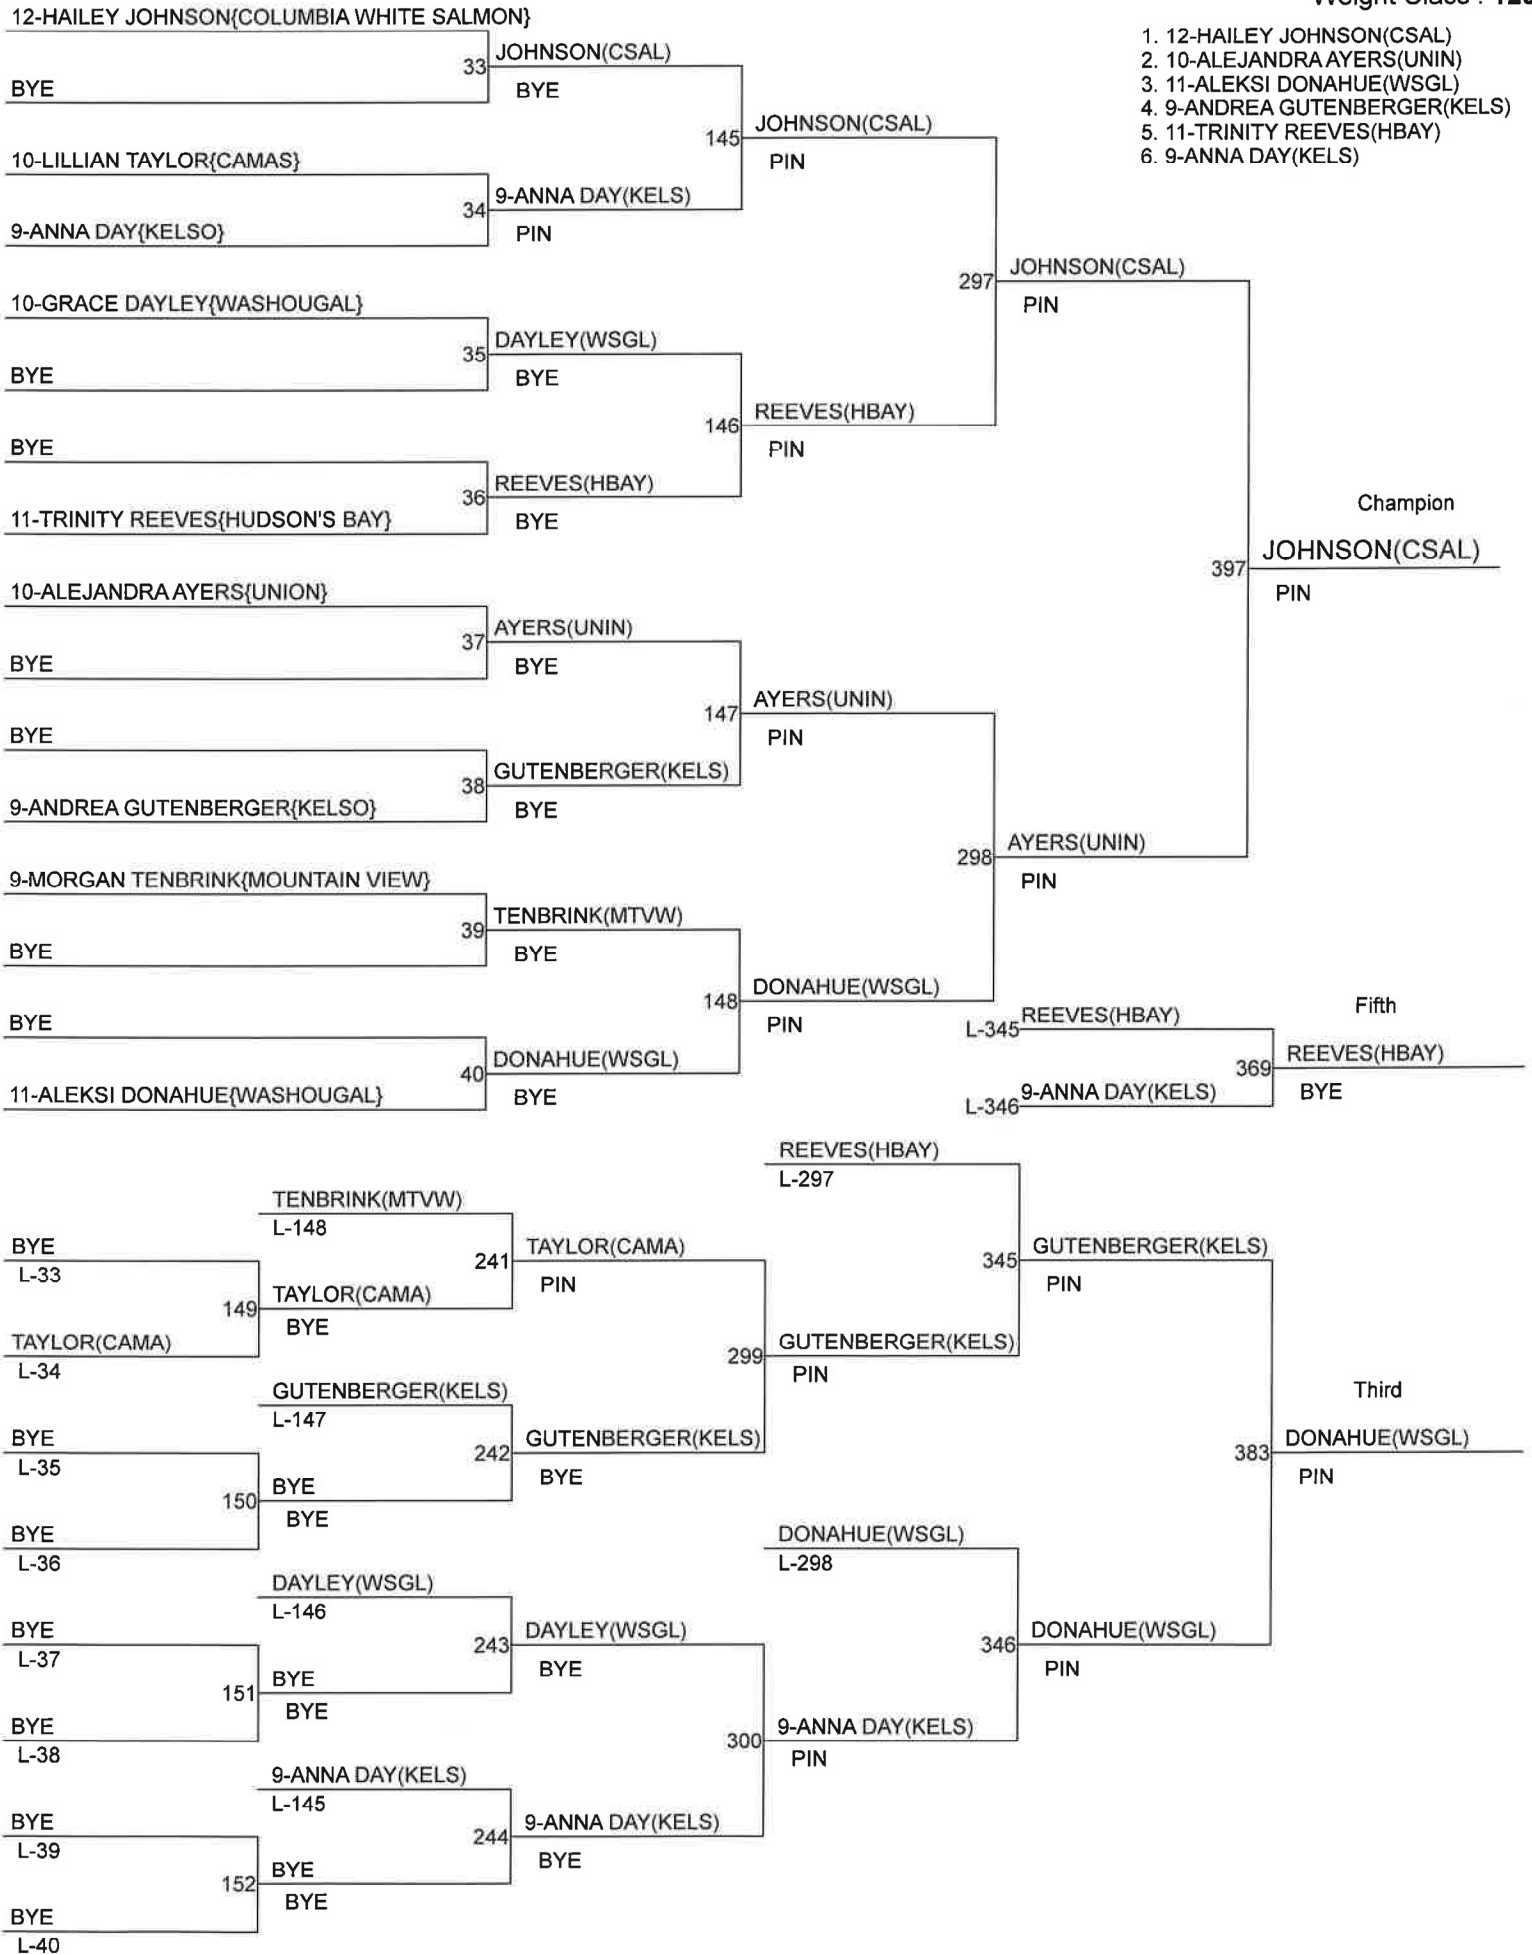

2109 GIRLS GSHL DISTRICT

Weight Class : 120

1. 12-HAILEY JOHNSON(CSAL)
2. 10-ALEJANDRA AYERS(UNIN)
3. 11-ALEKSI DONAHUE(WSGL)
4. 9-ANDREA GUTENBERGER(KELS)
5. 11-TRINITY REEVES(HBAY)
6. 9-ANNA DAY(KELS)