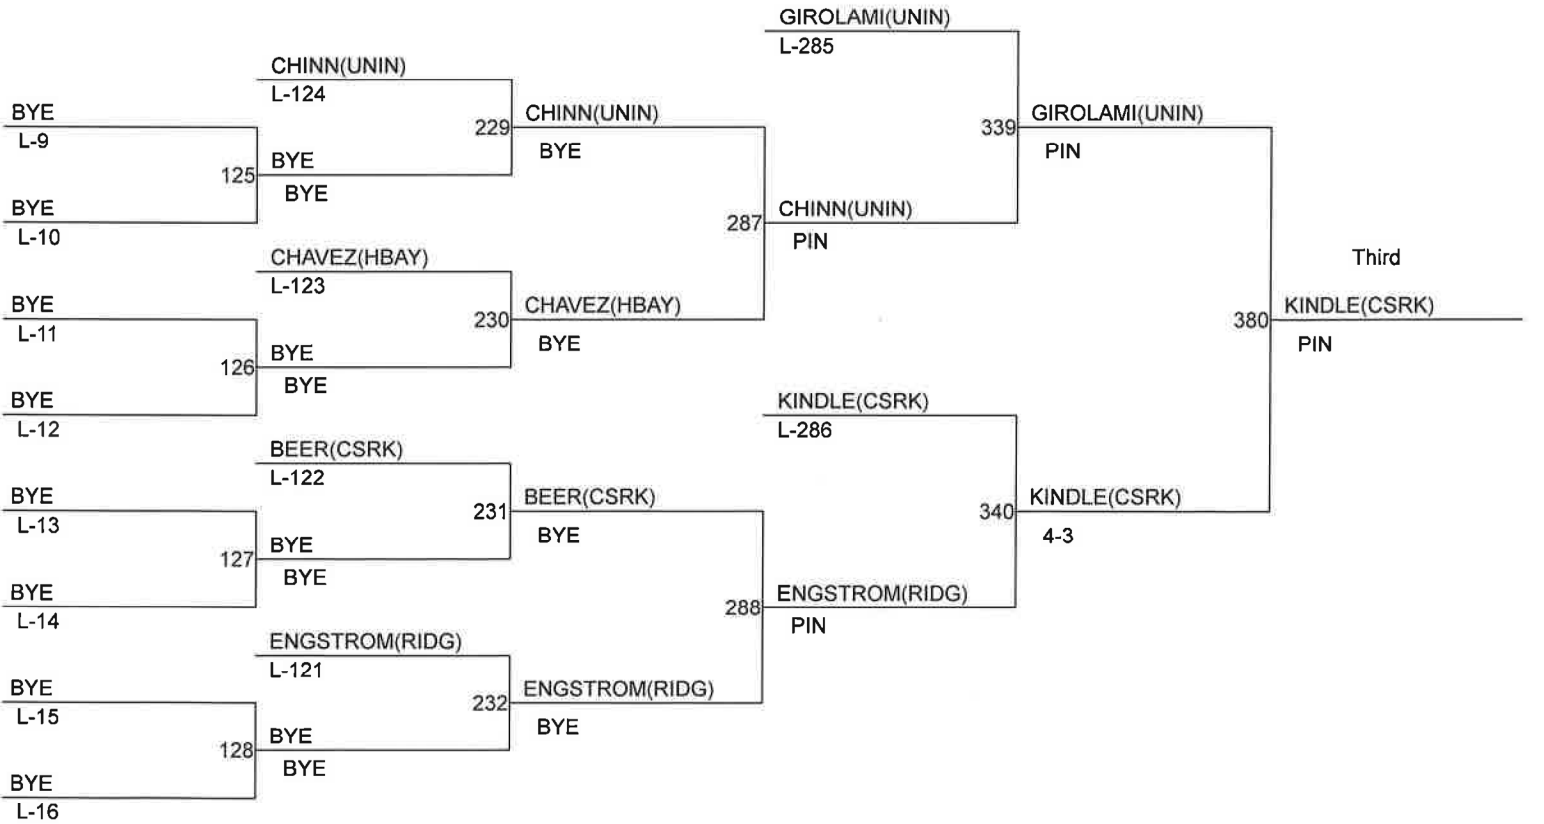

2109 GIRLS GSHL DISTRICT

Weight Class : 105

1. 12-ASHLYN DAUGHERTY(WDLD)
2. 12-ASHLEY McGHEE(KELS)
3. 11-WINTER KINDLE(CSRK)
4. 12-SOPHIE GIROLAMI(UNIN)
5. 9-MADELINE CHINN(UNIN)
6. 9-TYLA ENGSTROM(RIDG)