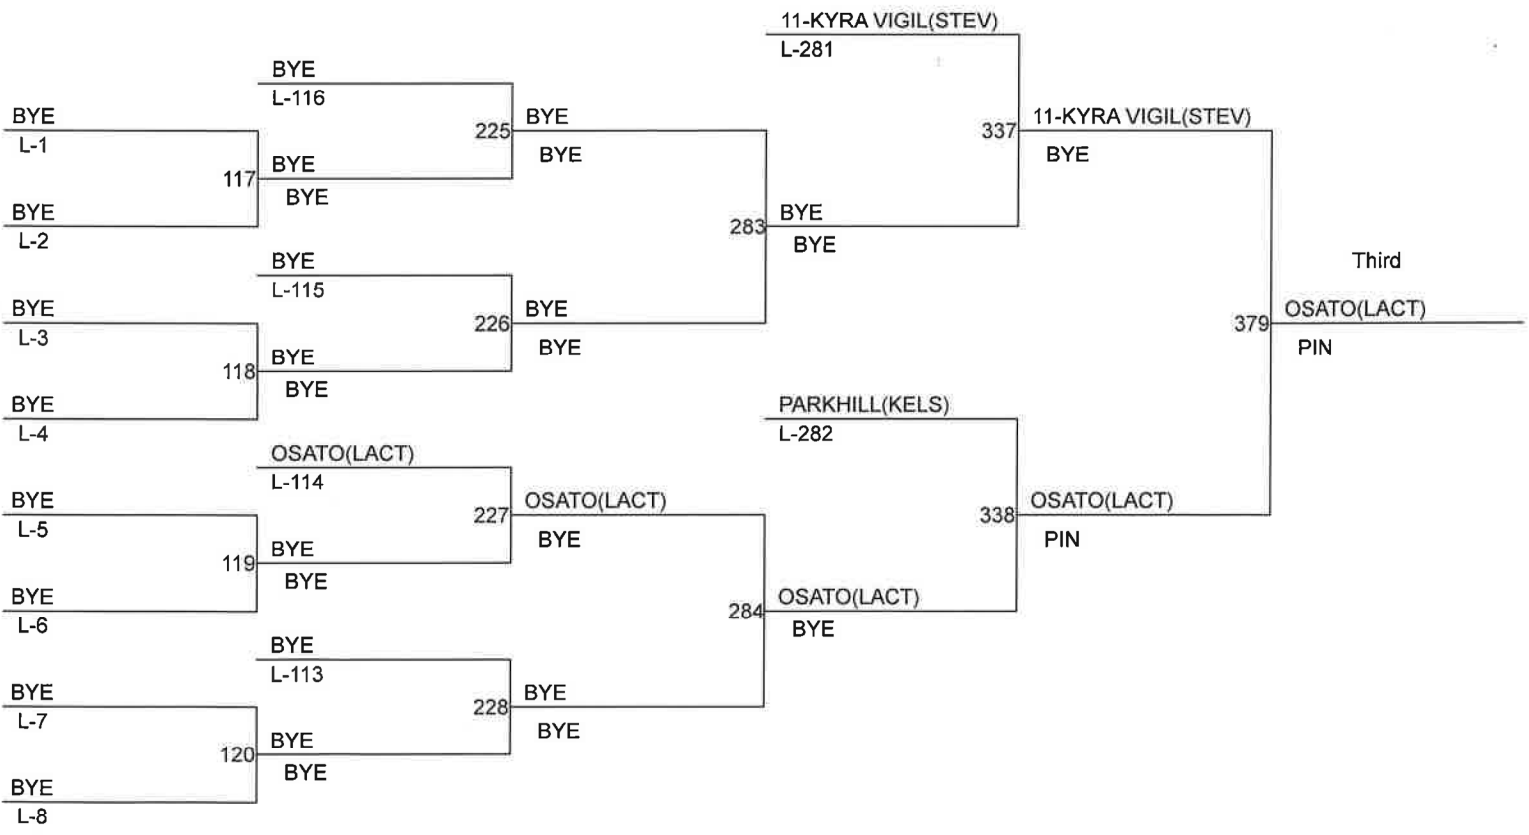

GSHL Girls Districts
February 2, 2019
Hockinson High School
Brush Prairie, WA

Team Scores

1. Washougal	230.0
2. Union	198.0
3. Kelso	184.0
4. Skyview	121.0
5. Castle Rock	88.0

Placers

Sophie Girolami	4 th	105
Madeline Chinn	5 th	105
Kayla Brosius	1 st	115
Alejandra Ayers	2 nd	120
Riley Aamold	1 st	125
Krista Warren	2 nd	140
Envee Sakhoeun-Hem	1 st	145
Nevaeh Cassidy	3 rd	155
Annabelle Helm	1 st	170

2109 GIRLS GSHL DISTRICT

1..WASHOUGAL.....	230	11..COLUMBIA WHITE SALMON.46...	
2..UNION.....	198	12..WOODLAND.....	42
3..KELSO.....	184	13..LA CENTER.....	40
4..SKYVIEW.....	121	14..SETON CATOLIC.....	28
5..CASTLE ROCK.....	88	15..BATTLE GROUND.....	23
6..HUDSON'S BAY.....	72	16..RIDGEFIELD.....	22
7..RA LONG.....	56	17..PRAIRIE.....	12
8..MOUNTAIN VIEW.....	53	18..STEVENSON.....	12
9..CAMAS.....	51	19..COLUMBIA RIVER.....	0
10..FORT VANCOUVER.....	48	20..HERITAGE.....	0
		21..EVERGREEN.....	0

2109 GIRLS GSHL DISTRICT

Weight Class : 100

1. 10-MAKAYLA WILBUR(CSRK)
2. 9-EMMA SEEKINS(WSGL)
3. 10-JAMIE OSATO(LACT)
4. 11-KYRA VIGIL(STEV)
5. 9-KHRISTINA PARKHILL(KELS)
6. BYE

2109 GIRLS GSHL DISTRICT