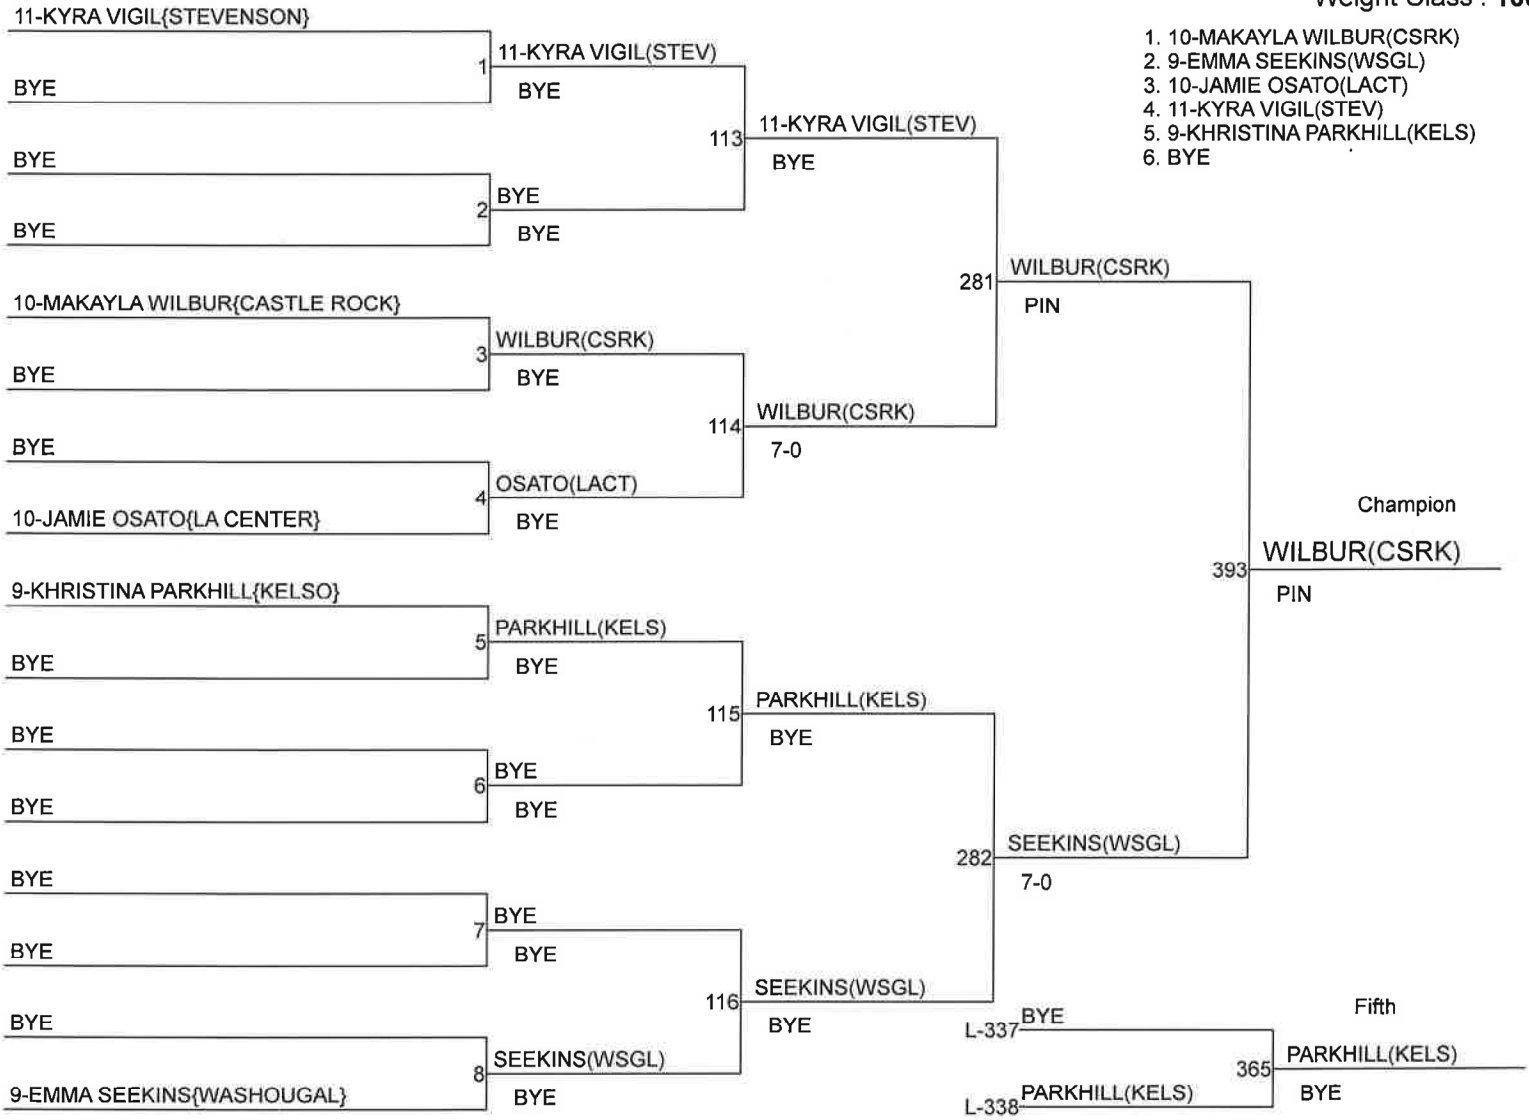

GSHL Girls Districts
February 2, 2019
Hockinson High School
Brush Prairie, WA

Team Scores

1. Washougal	230.0
2. Union	198.0
3. Kelso	184.0
4. Skyview	121.0
5. Castle Rock	88.0

Placers

Sophie Girolami	4 th	105
Madeline Chinn	5 th	105
Kayla Brosius	1 st	115
Alejandra Ayers	2 nd	120
Riley Aamold	1 st	125
Krista Warren	2 nd	140
Envee Sakhoeun-Hem	1 st	145
Nevaeh Cassidy	3 rd	155
Annabelle Helm	1 st	170

2109 GIRLS GSHL DISTRICT

1..WASHOUGAL.....	230	11..COLUMBIA WHITE SALMON.46...	
2..UNION.....	198	12..WOODLAND.....	42
3..KELSO.....	184	13..LA CENTER.....	40
4..SKYVIEW.....	121	14..SETON CATOLIC.....	28
5..CASTLE ROCK.....	88	15..BATTLE GROUND.....	23
6..HUDSON'S BAY.....	72	16..RIDGEFIELD.....	22
7..RA LONG.....	56	17..PRAIRIE.....	12
8..MOUNTAIN VIEW.....	53	18..STEVENSON.....	12
9..CAMAS.....	51	19..COLUMBIA RIVER.....	0
10..FORT VANCOUVER.....	48	20..HERITAGE.....	0
		21..EVERGREEN.....	0

2109 GIRLS GSHL DISTRICT

Weight Class : 100

1. 10-MAKAYLA WILBUR(CSRK)
2. 9-EMMA SEEKINS(WSGL)
3. 10-JAMIE OSATO(LACT)
4. 11-KYRA VIGIL(STEV)
5. 9-KHRISTINA PARKHILL(KELS)
6. BYE

2109 GIRLS GSHL DISTRICT