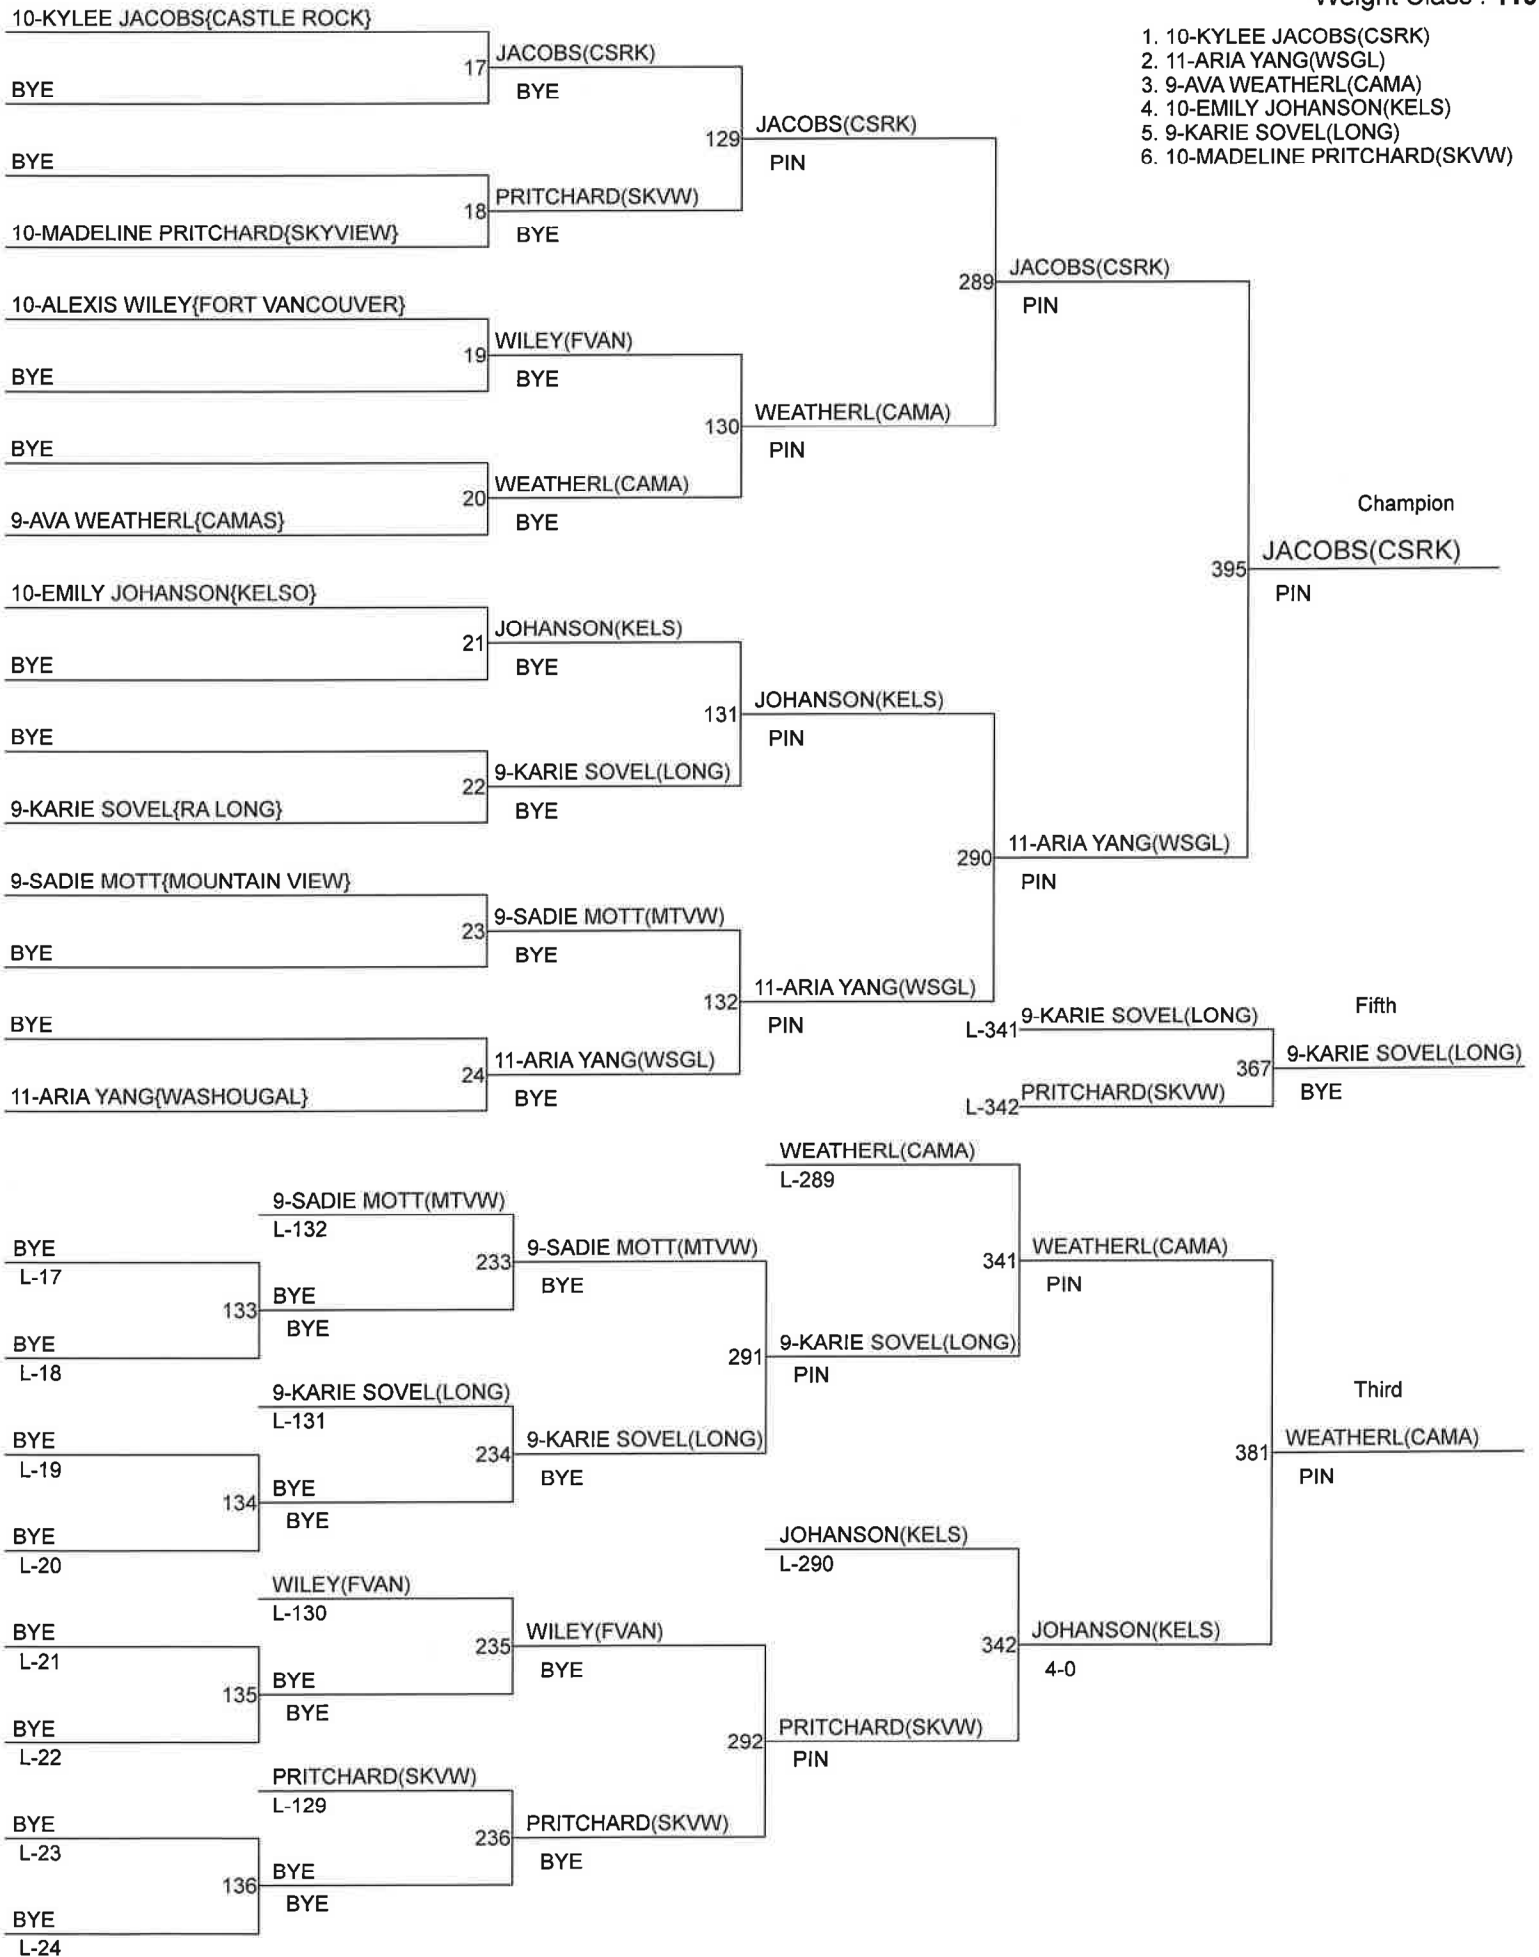

2109 GIRLS GSHL DISTRICT

Weight Class : 110

1. 10-KYLEE JACOBS(CSRK)
2. 11-ARIA YANG(WSGL)
3. 9-AVA WEATHERL(CAMA)
4. 10-EMILY JOHANSON(KELS)
5. 9-KARIE SOVEL(LONG)
6. 10-MADELINE PRITCHARD(SKVW)