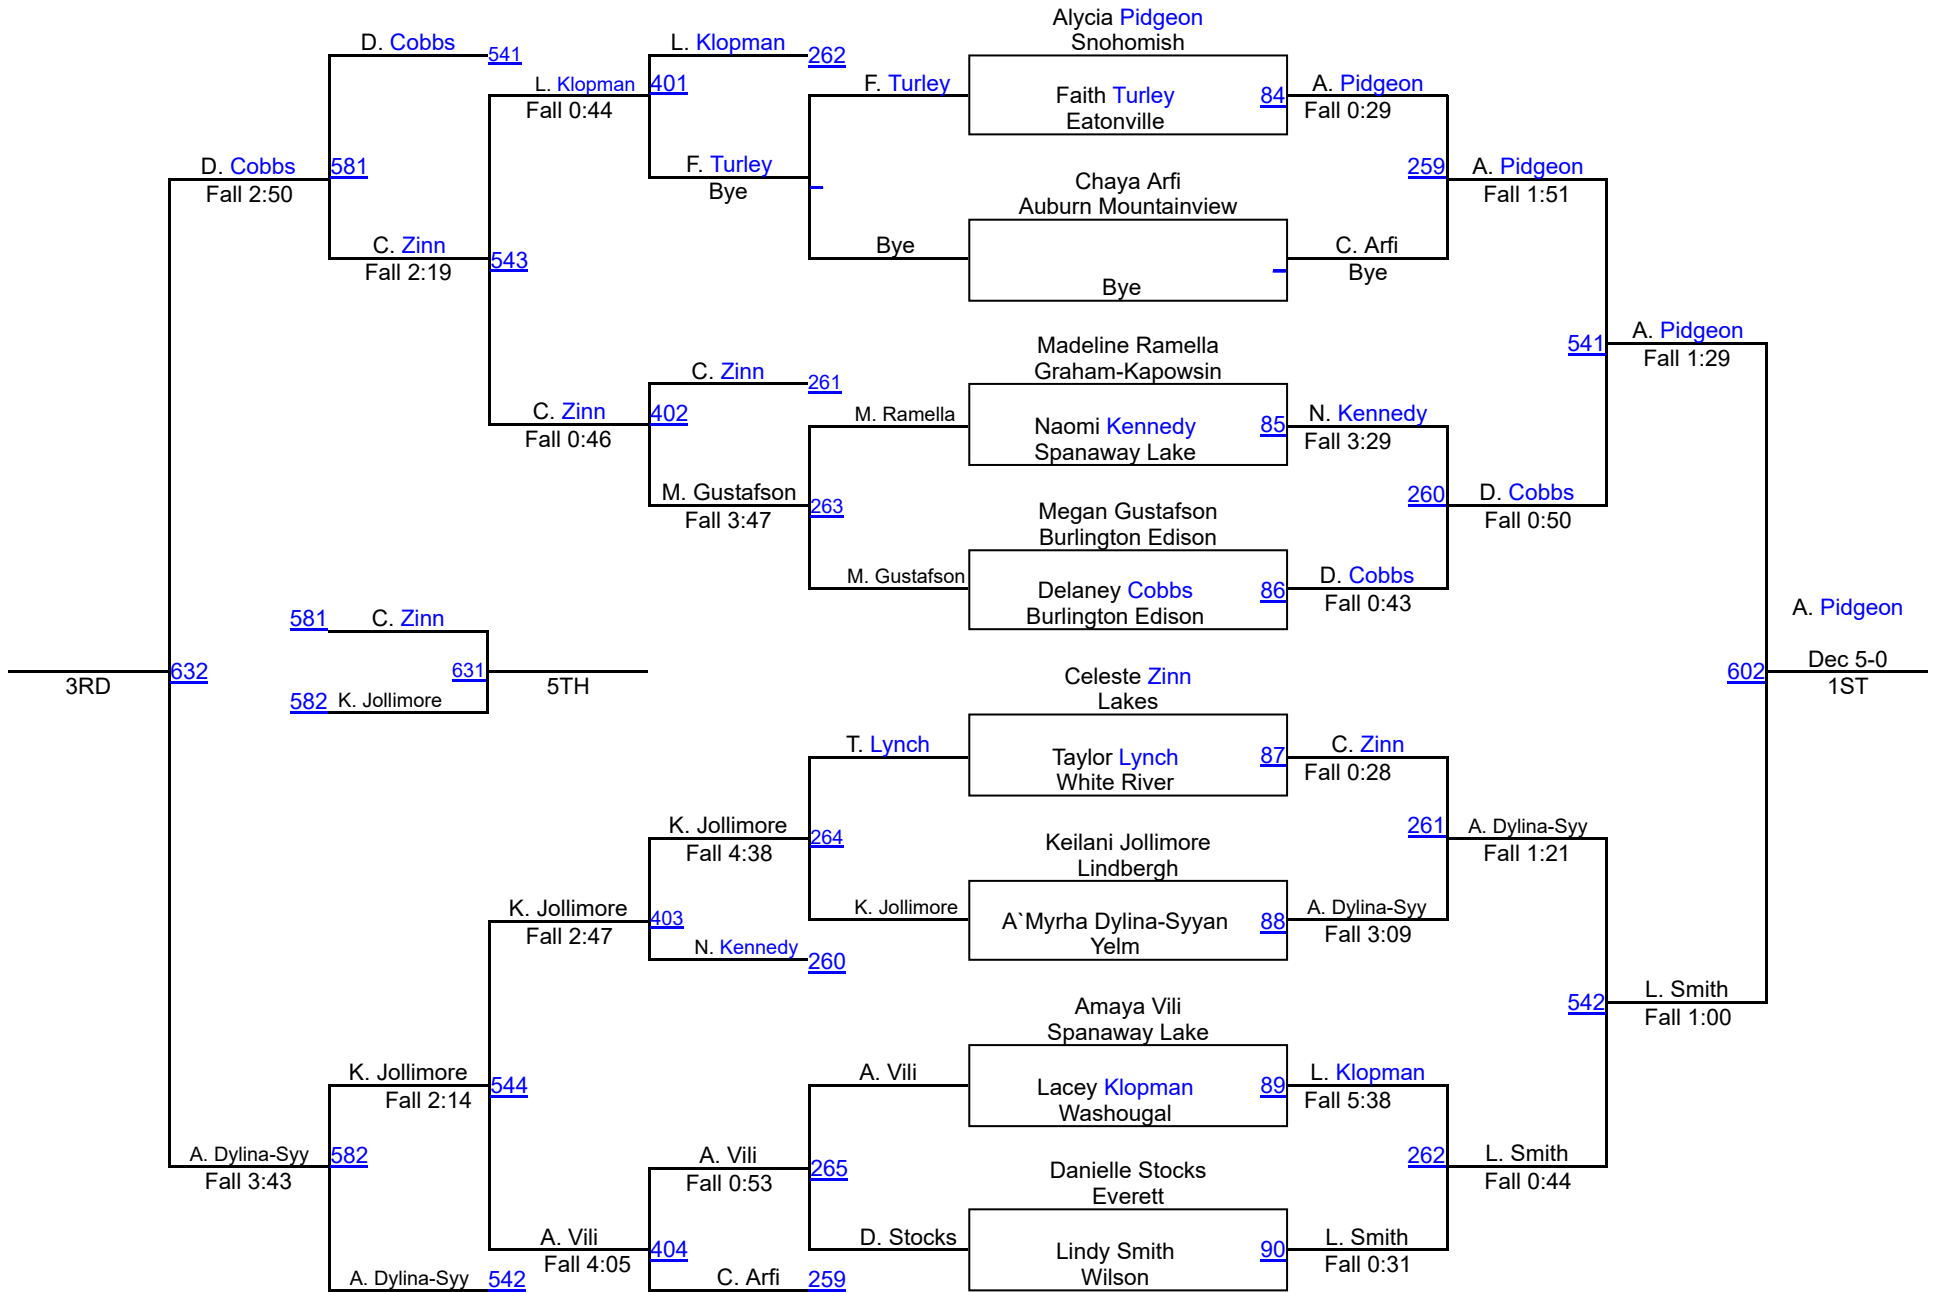

Yelm Girls - Jump on in

Varsity Bracket 170