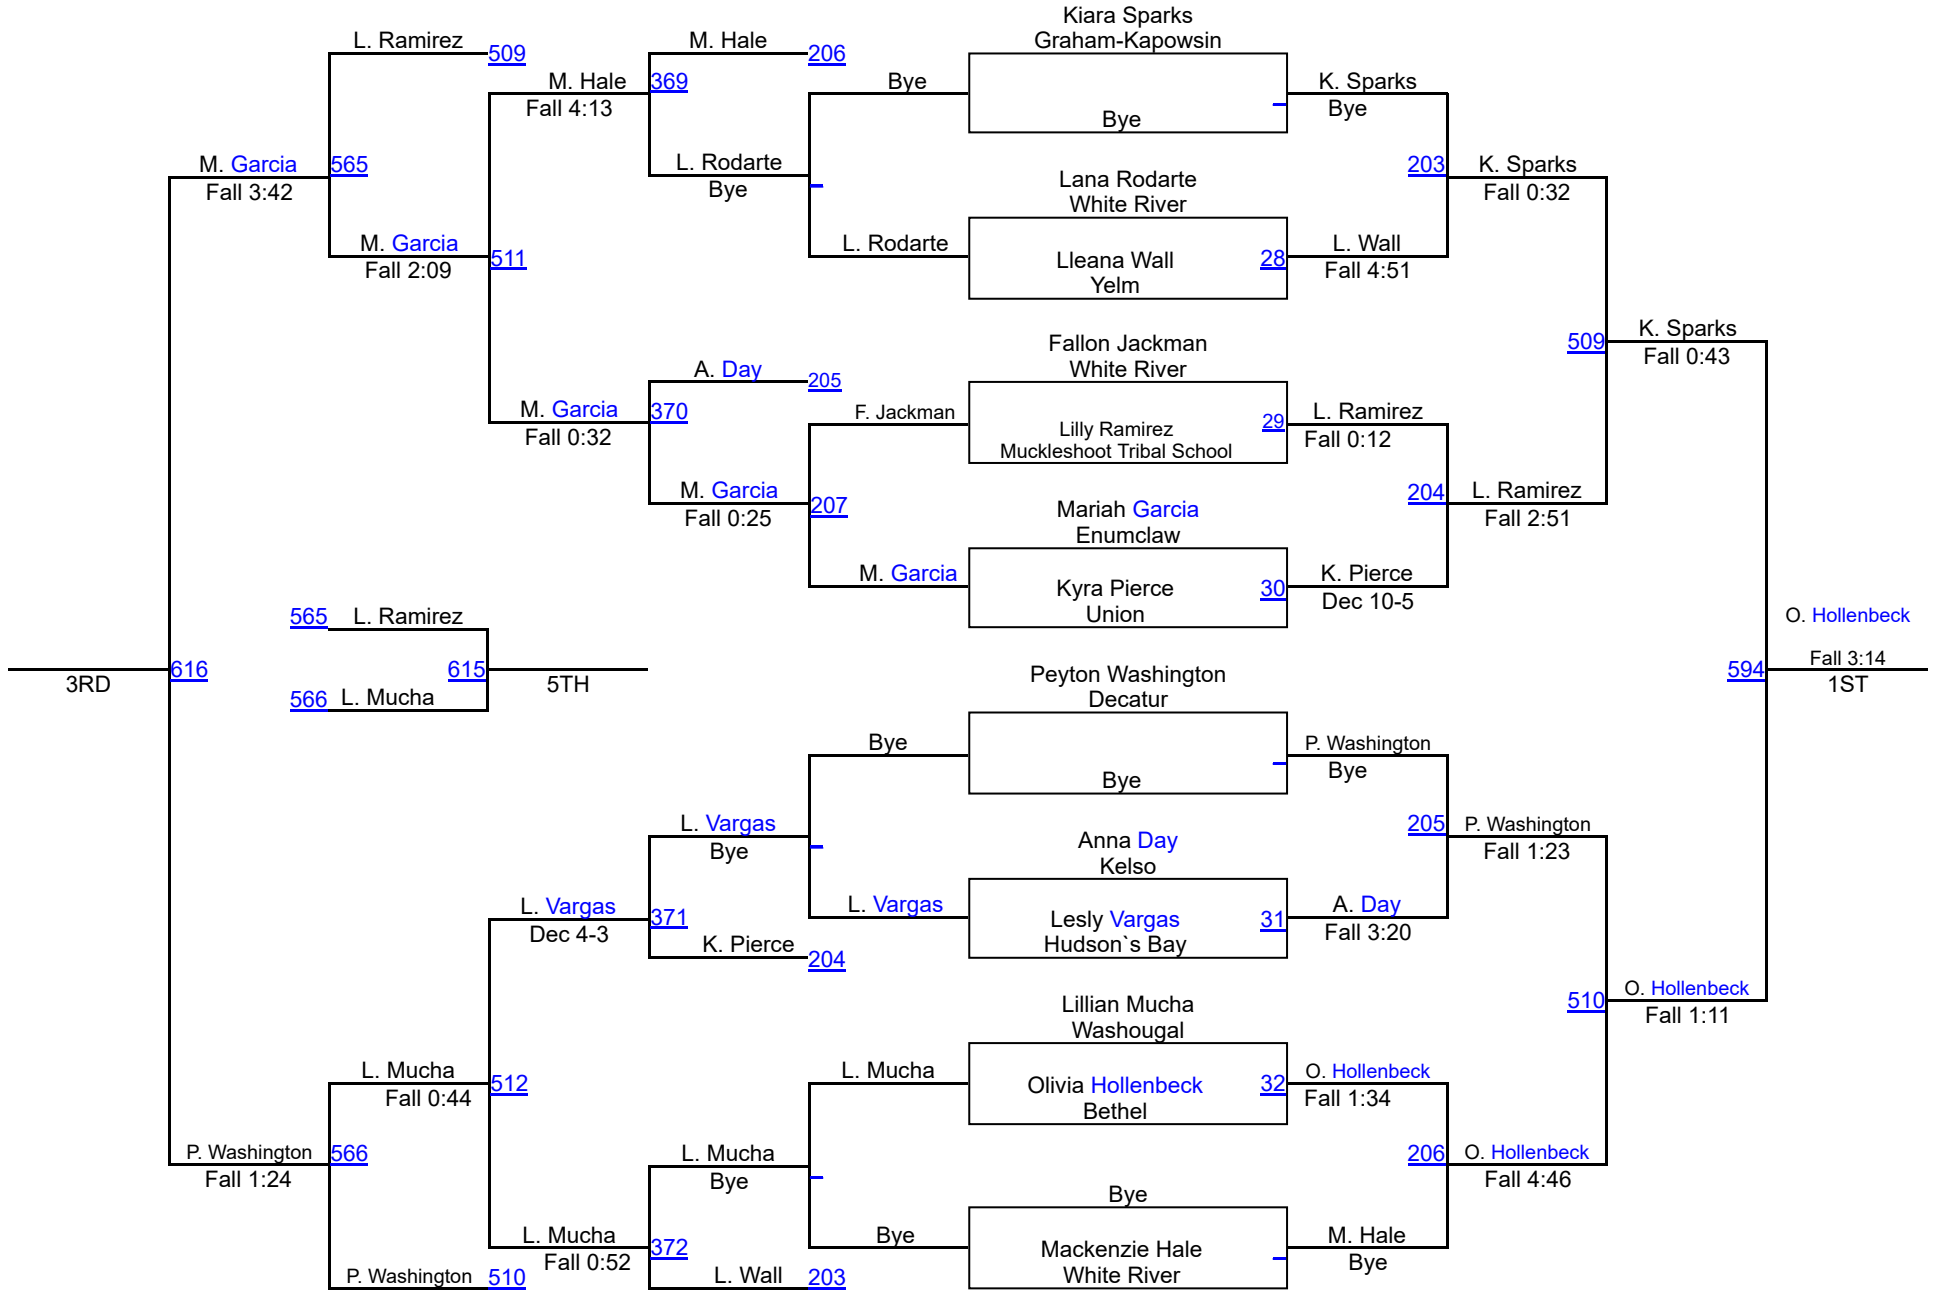

Yelm Girls - Jump on in

Varsity Bracket 120/125