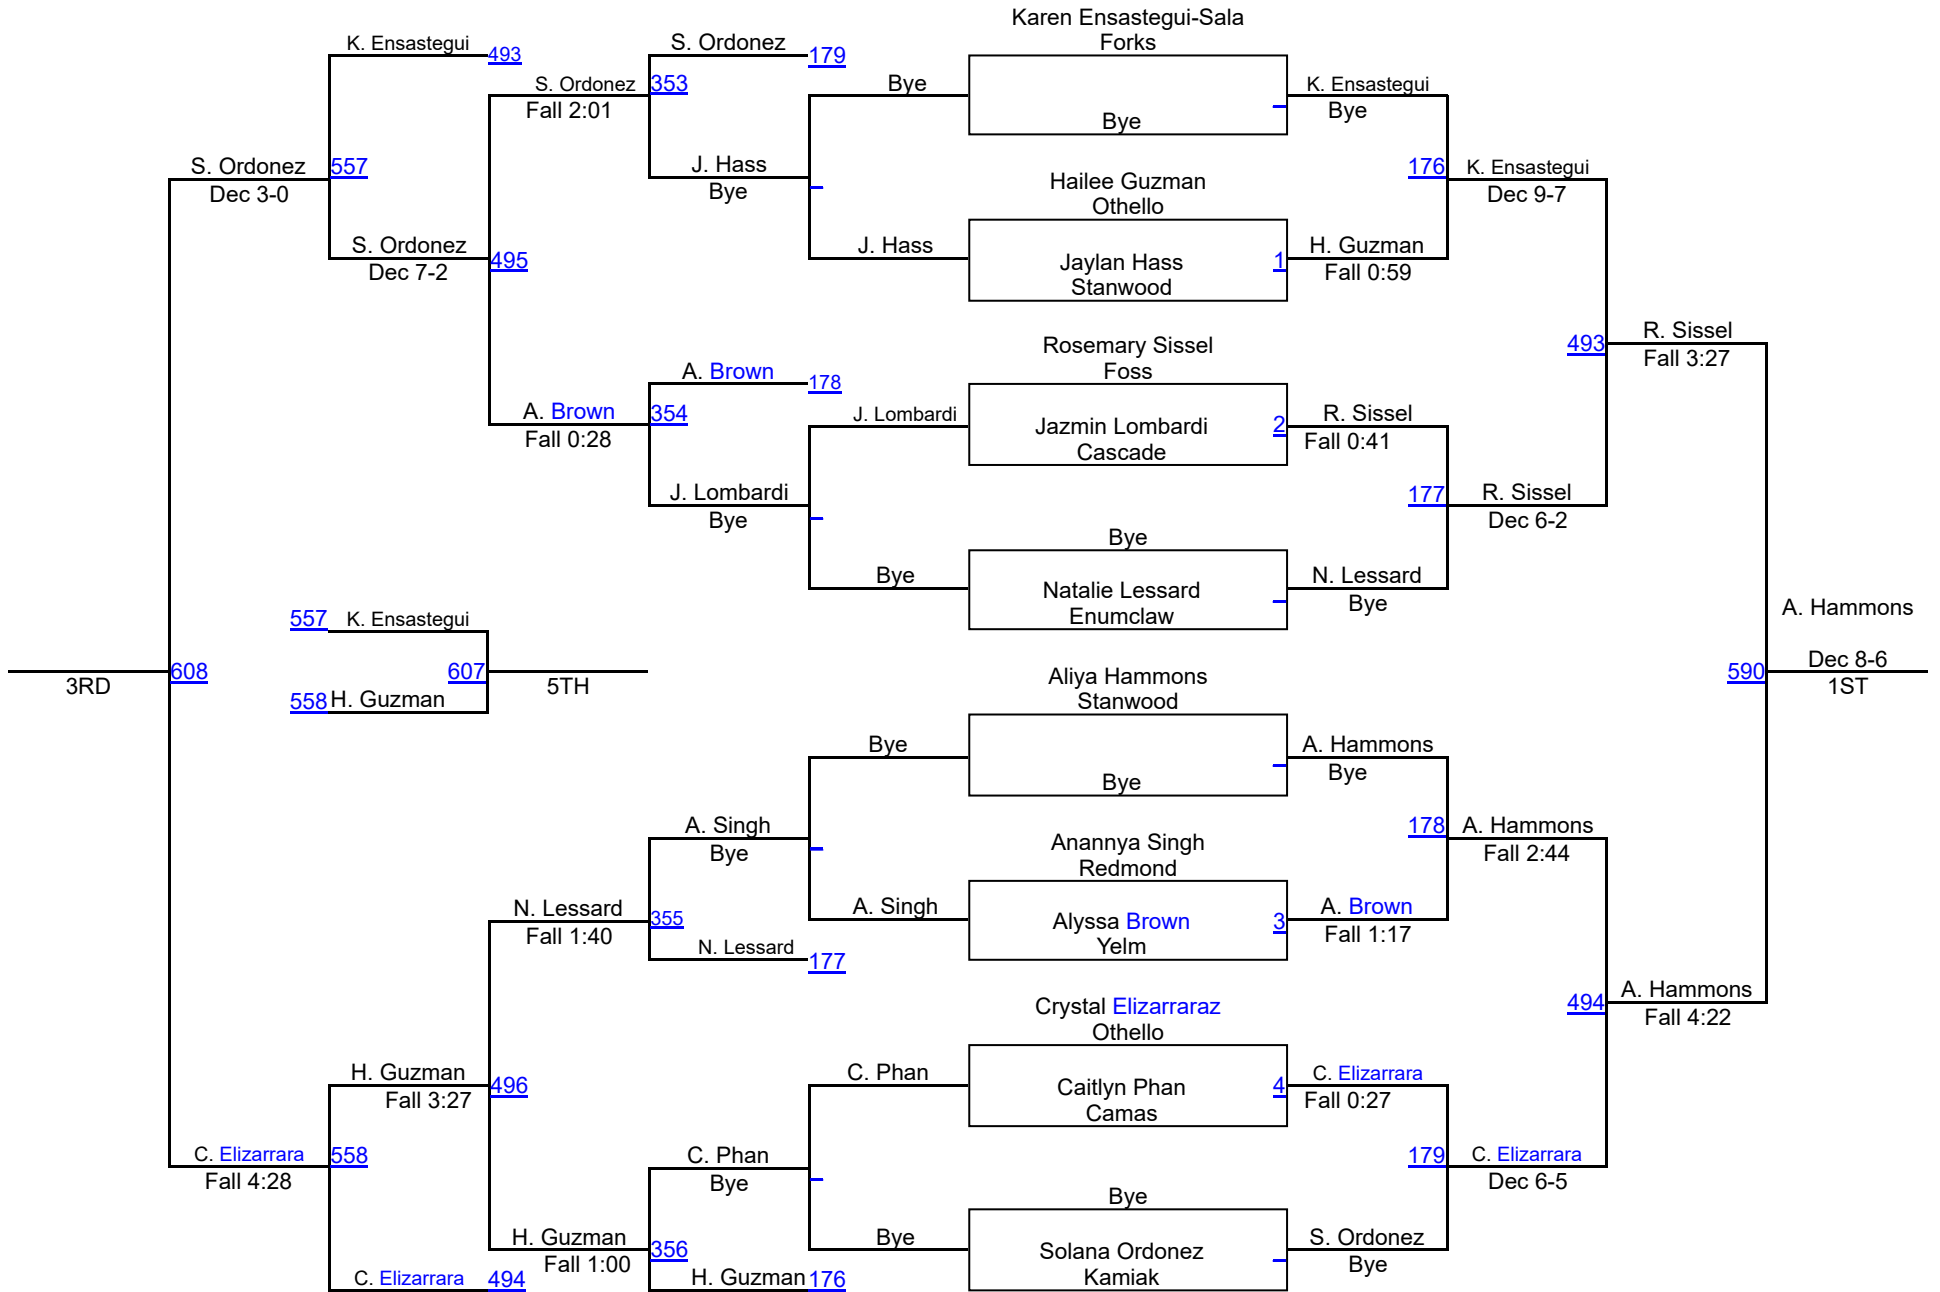

Yelm Girls - Jump on in

Varsity Bracket 105