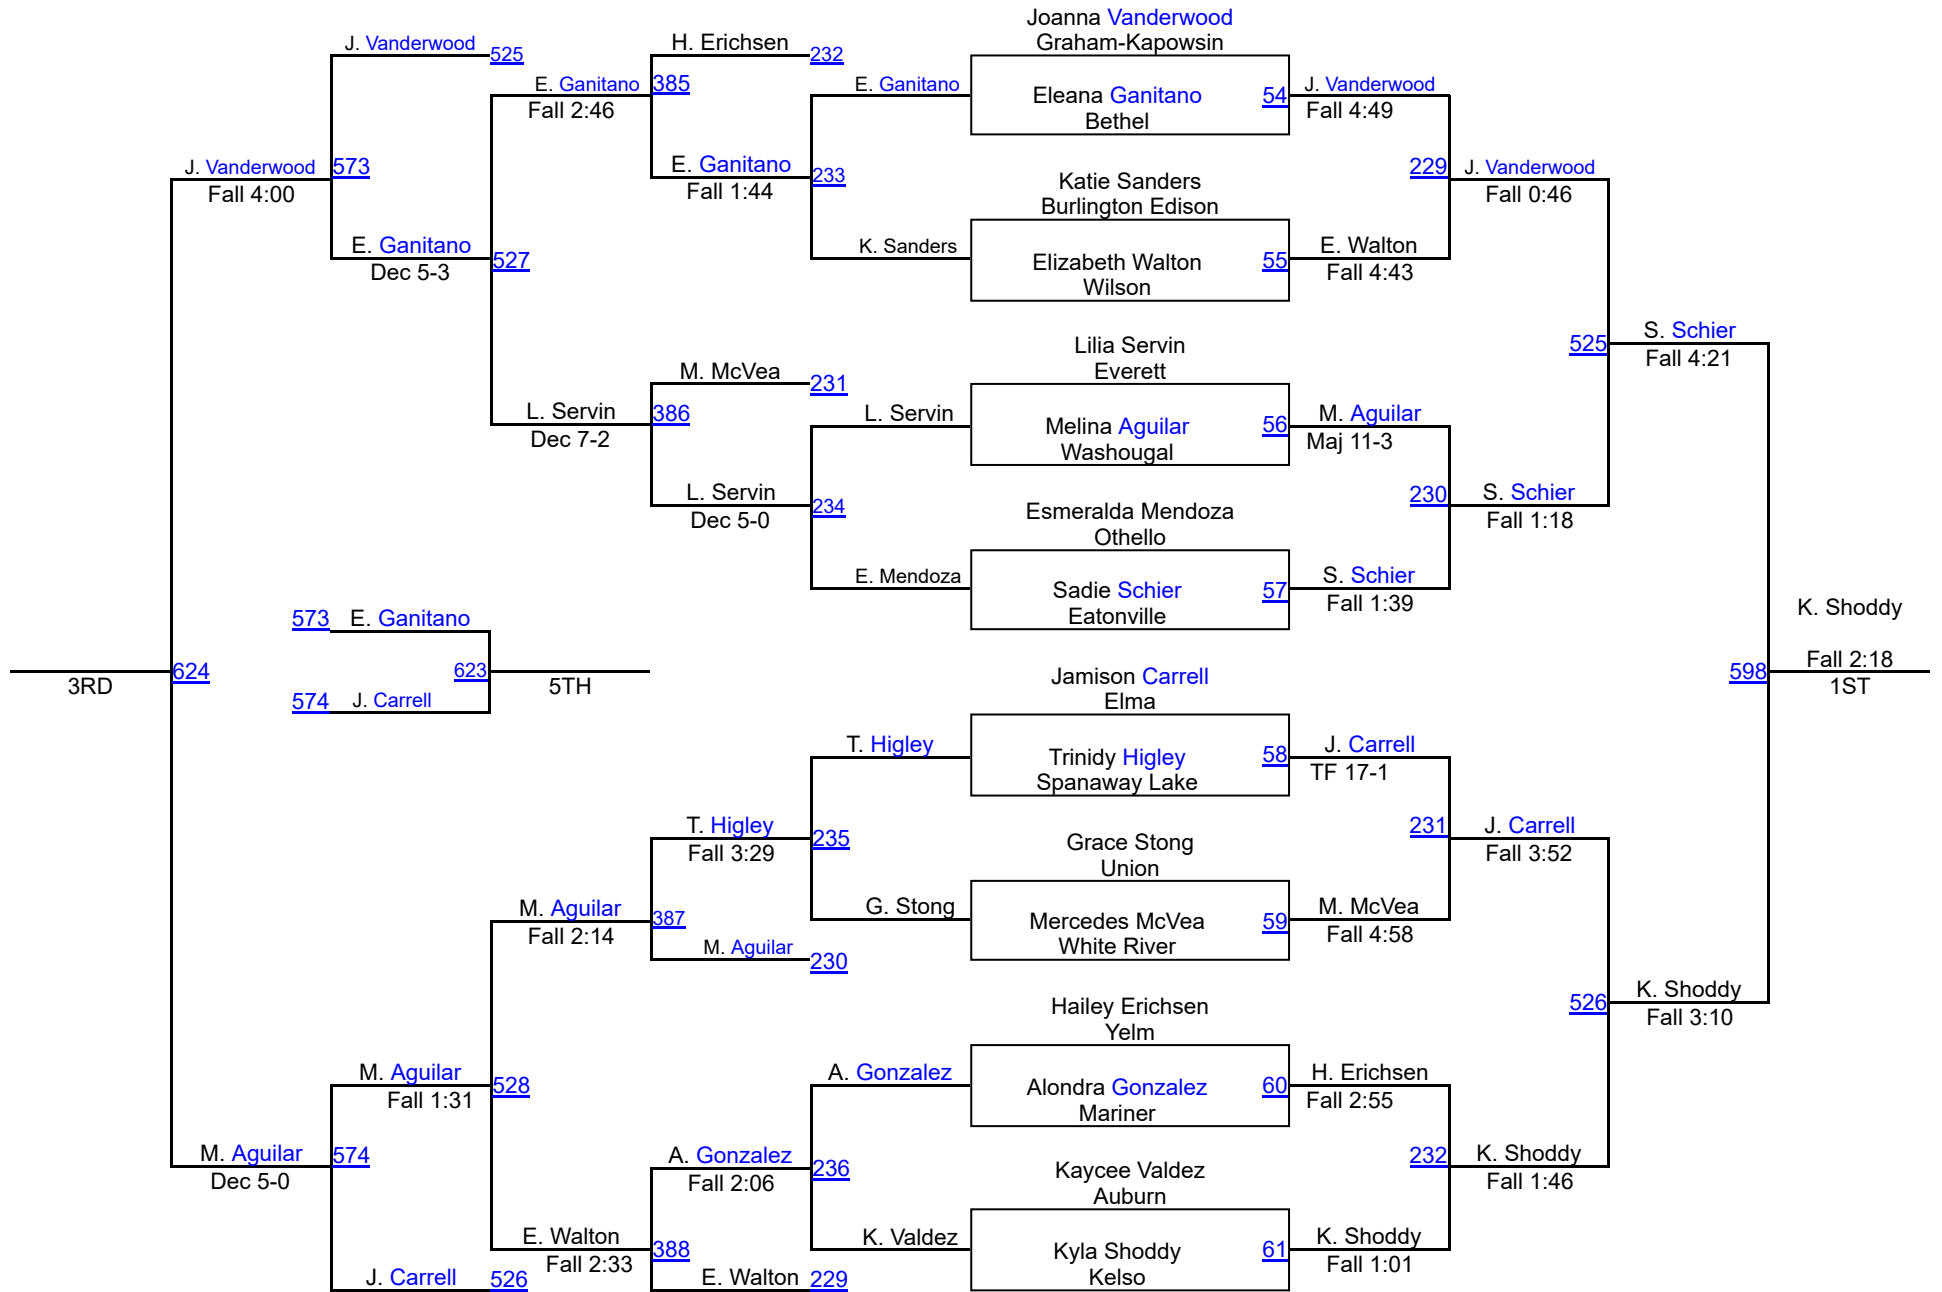

Yelm Girls - Jump on in

Varsity Bracket 135