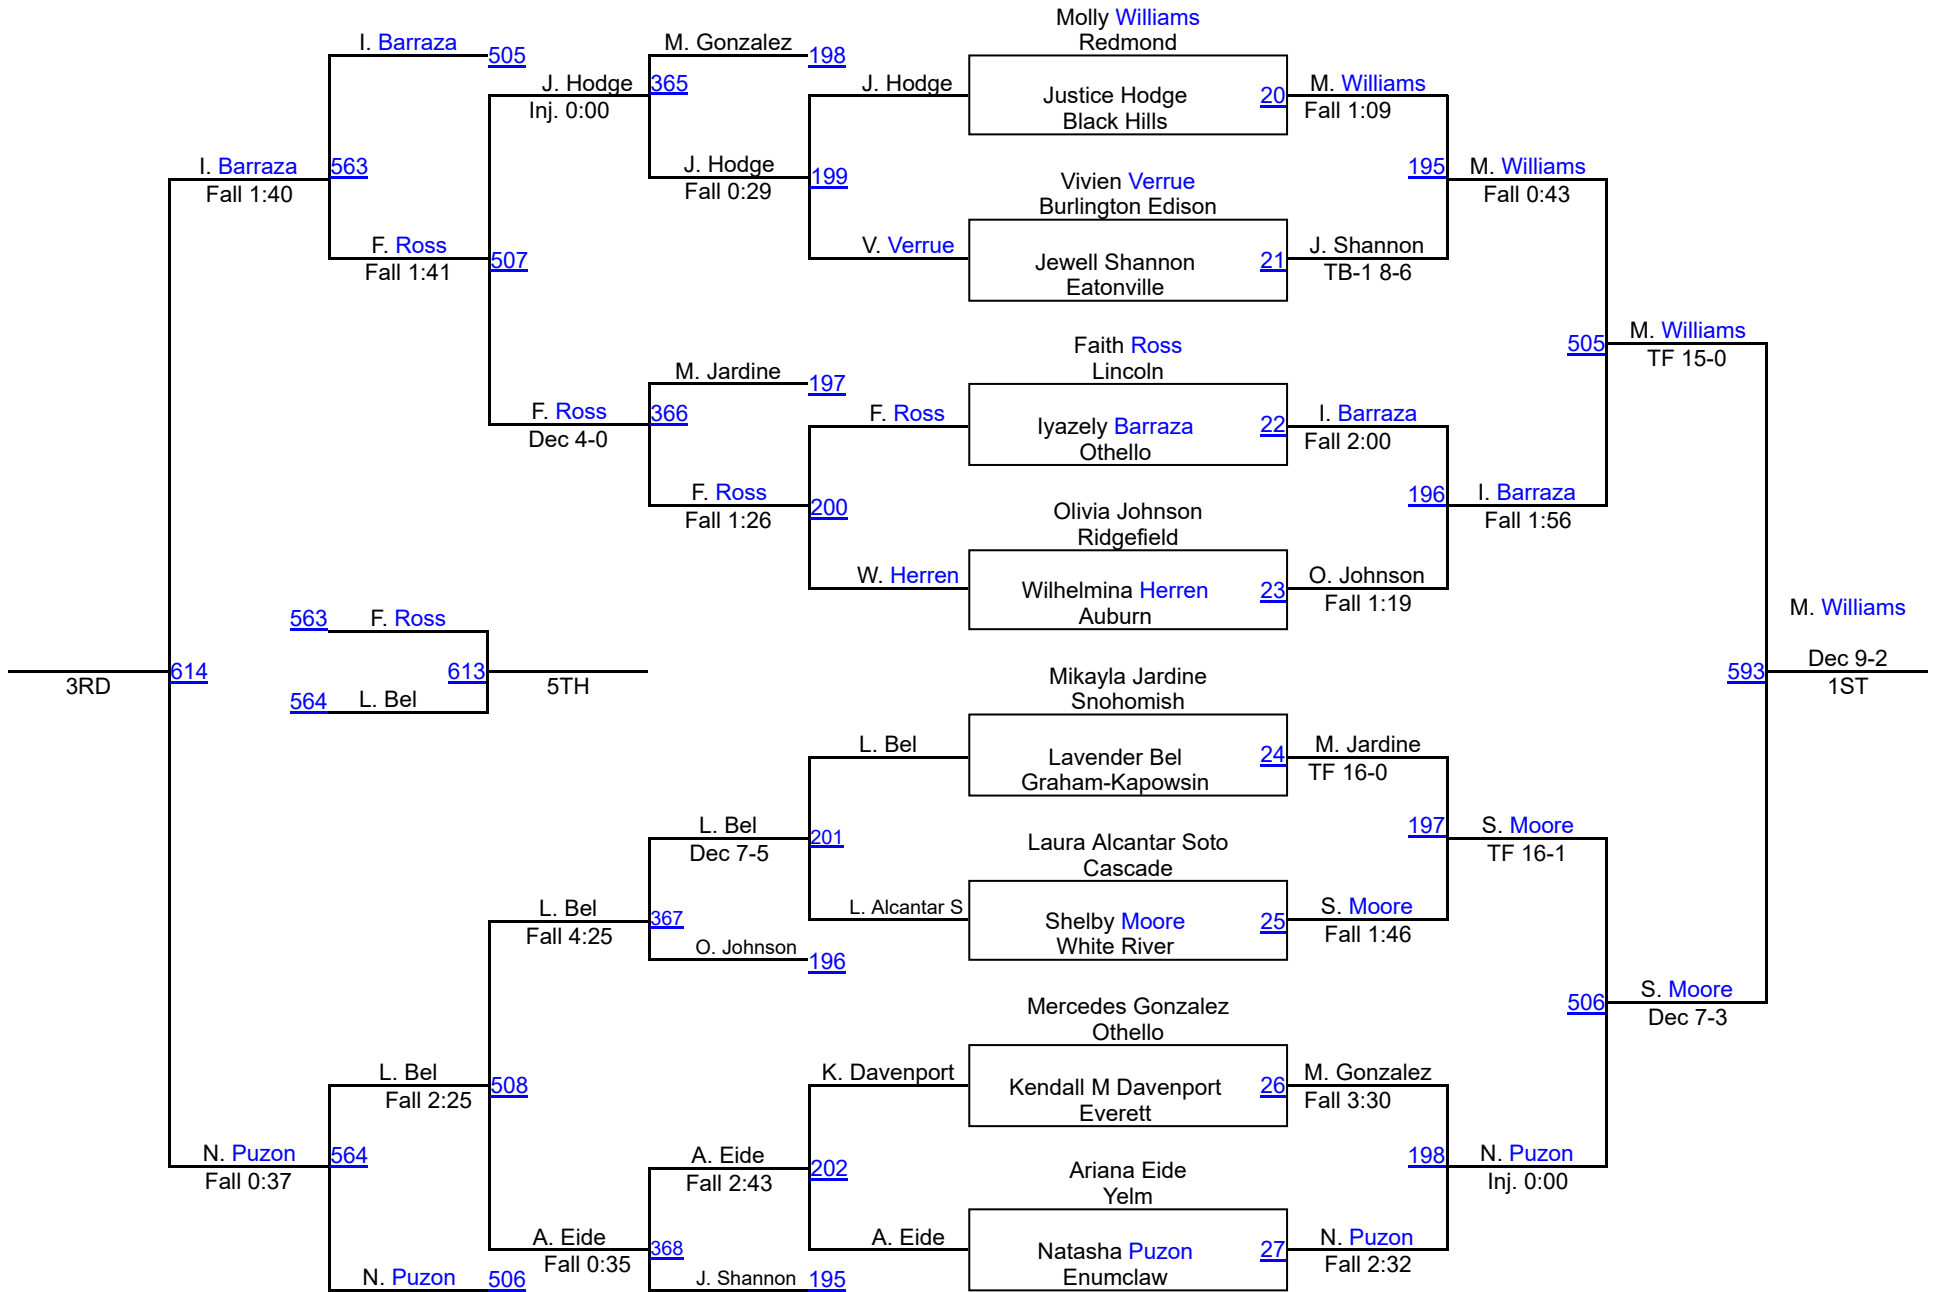

Yelm Girls - Jump on in

Varsity Bracket 120