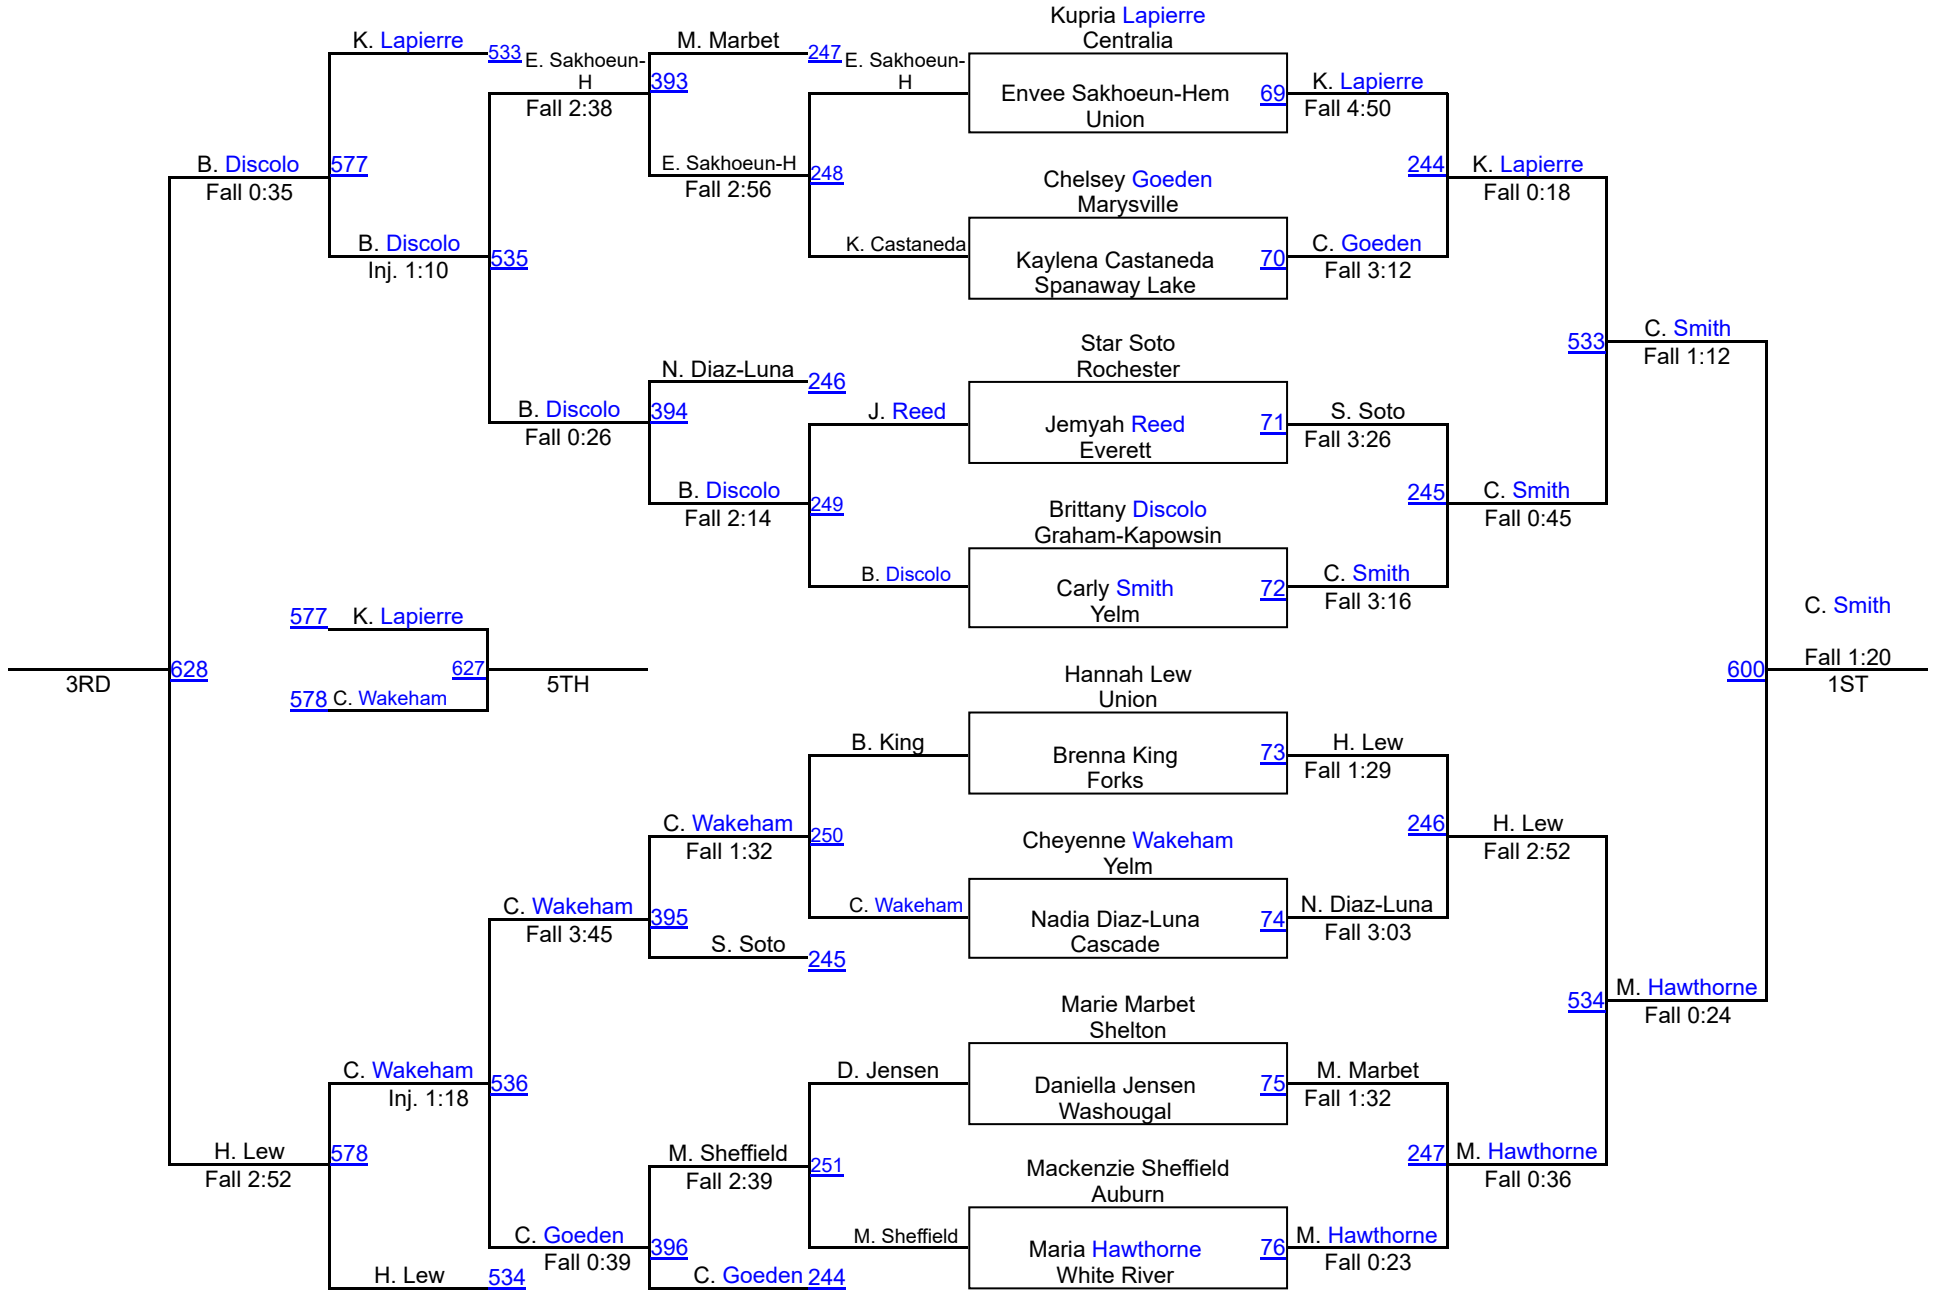

Yelm Girls - Jump on in

Varsity Bracket 145