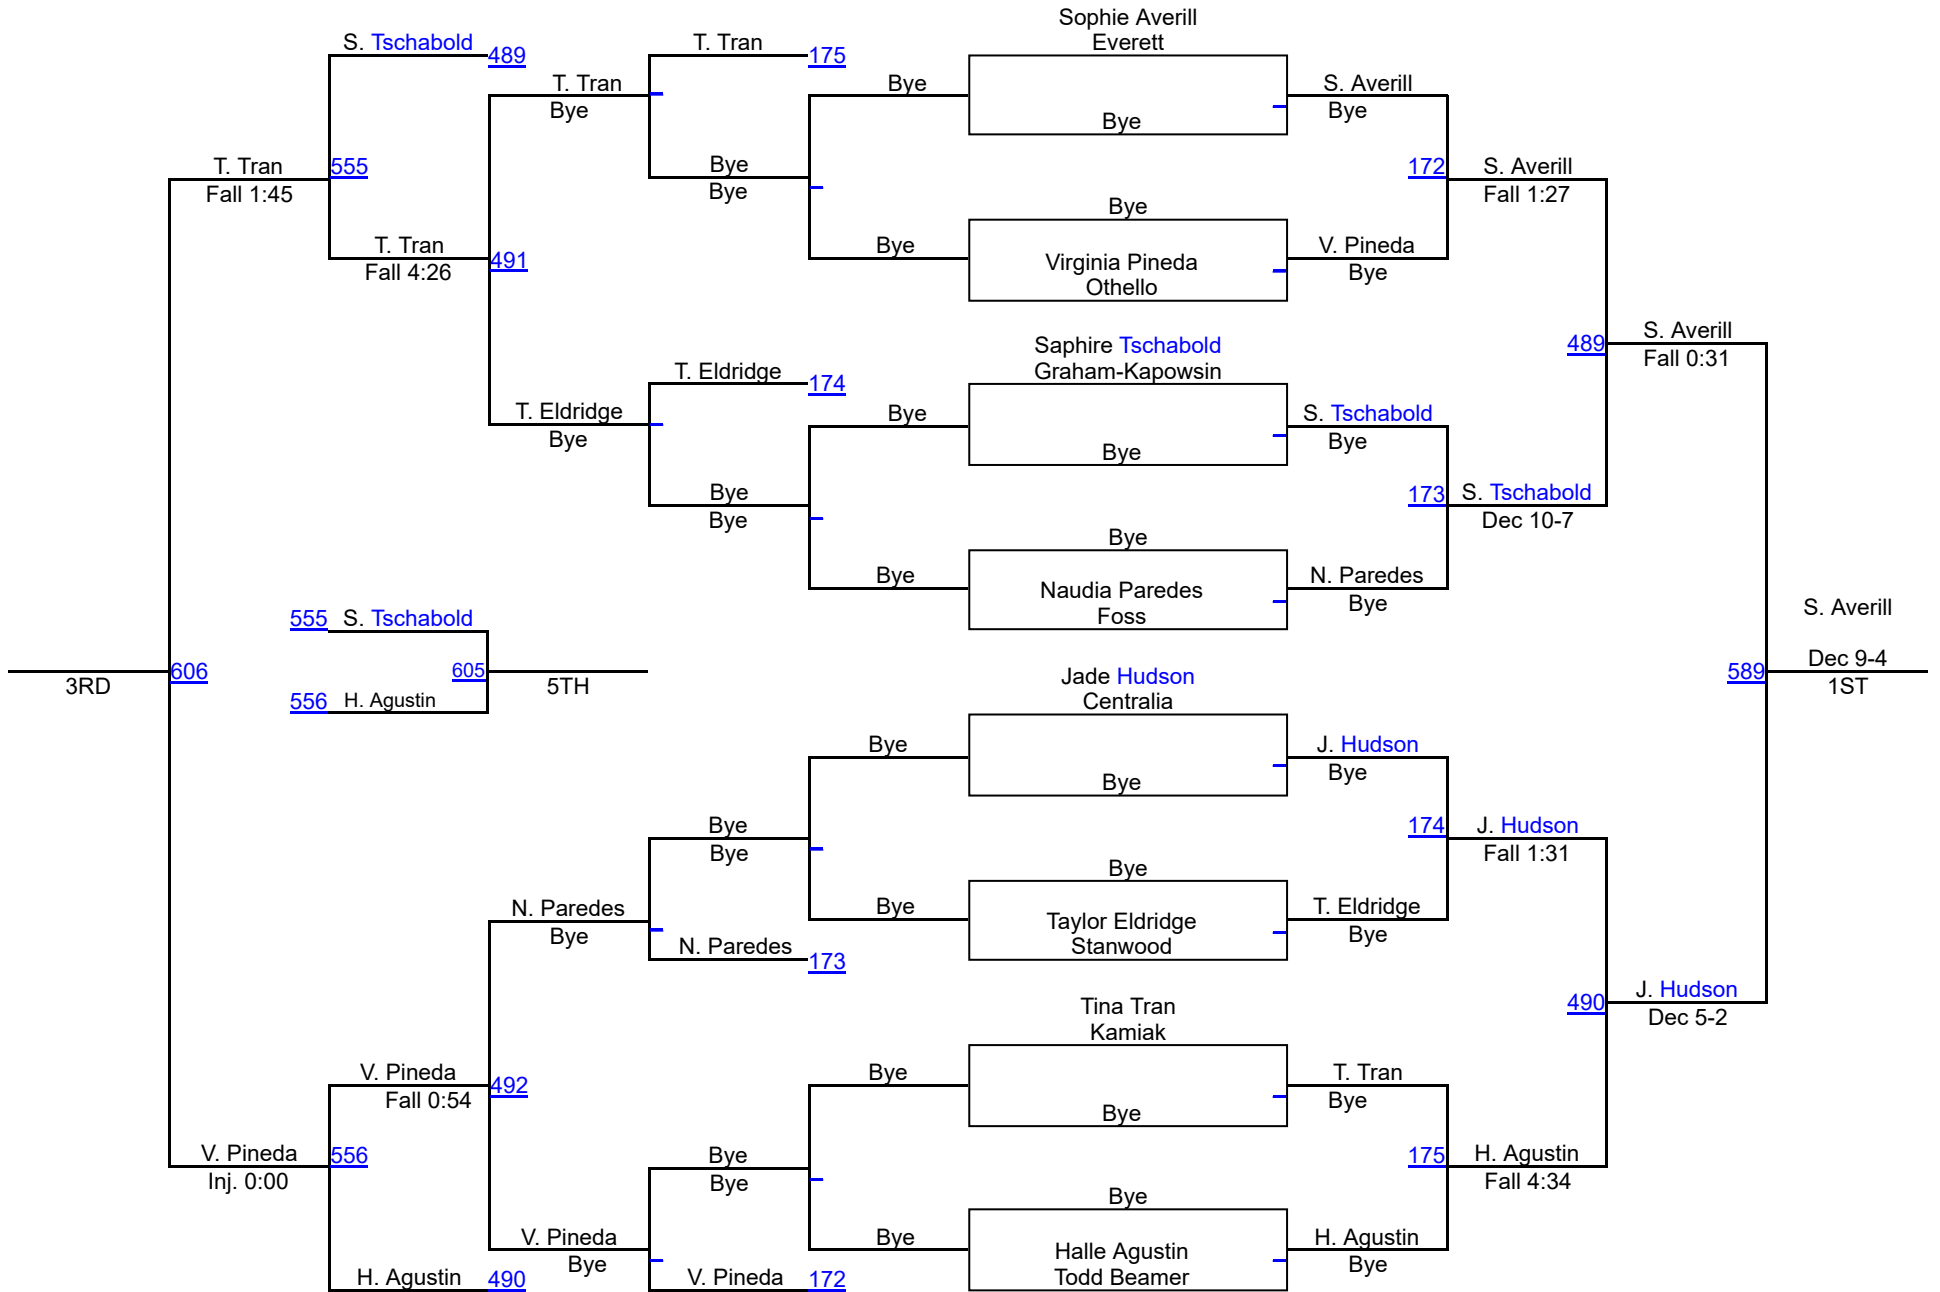

Yelm Girls - Jump on in

Varsity Bracket 100