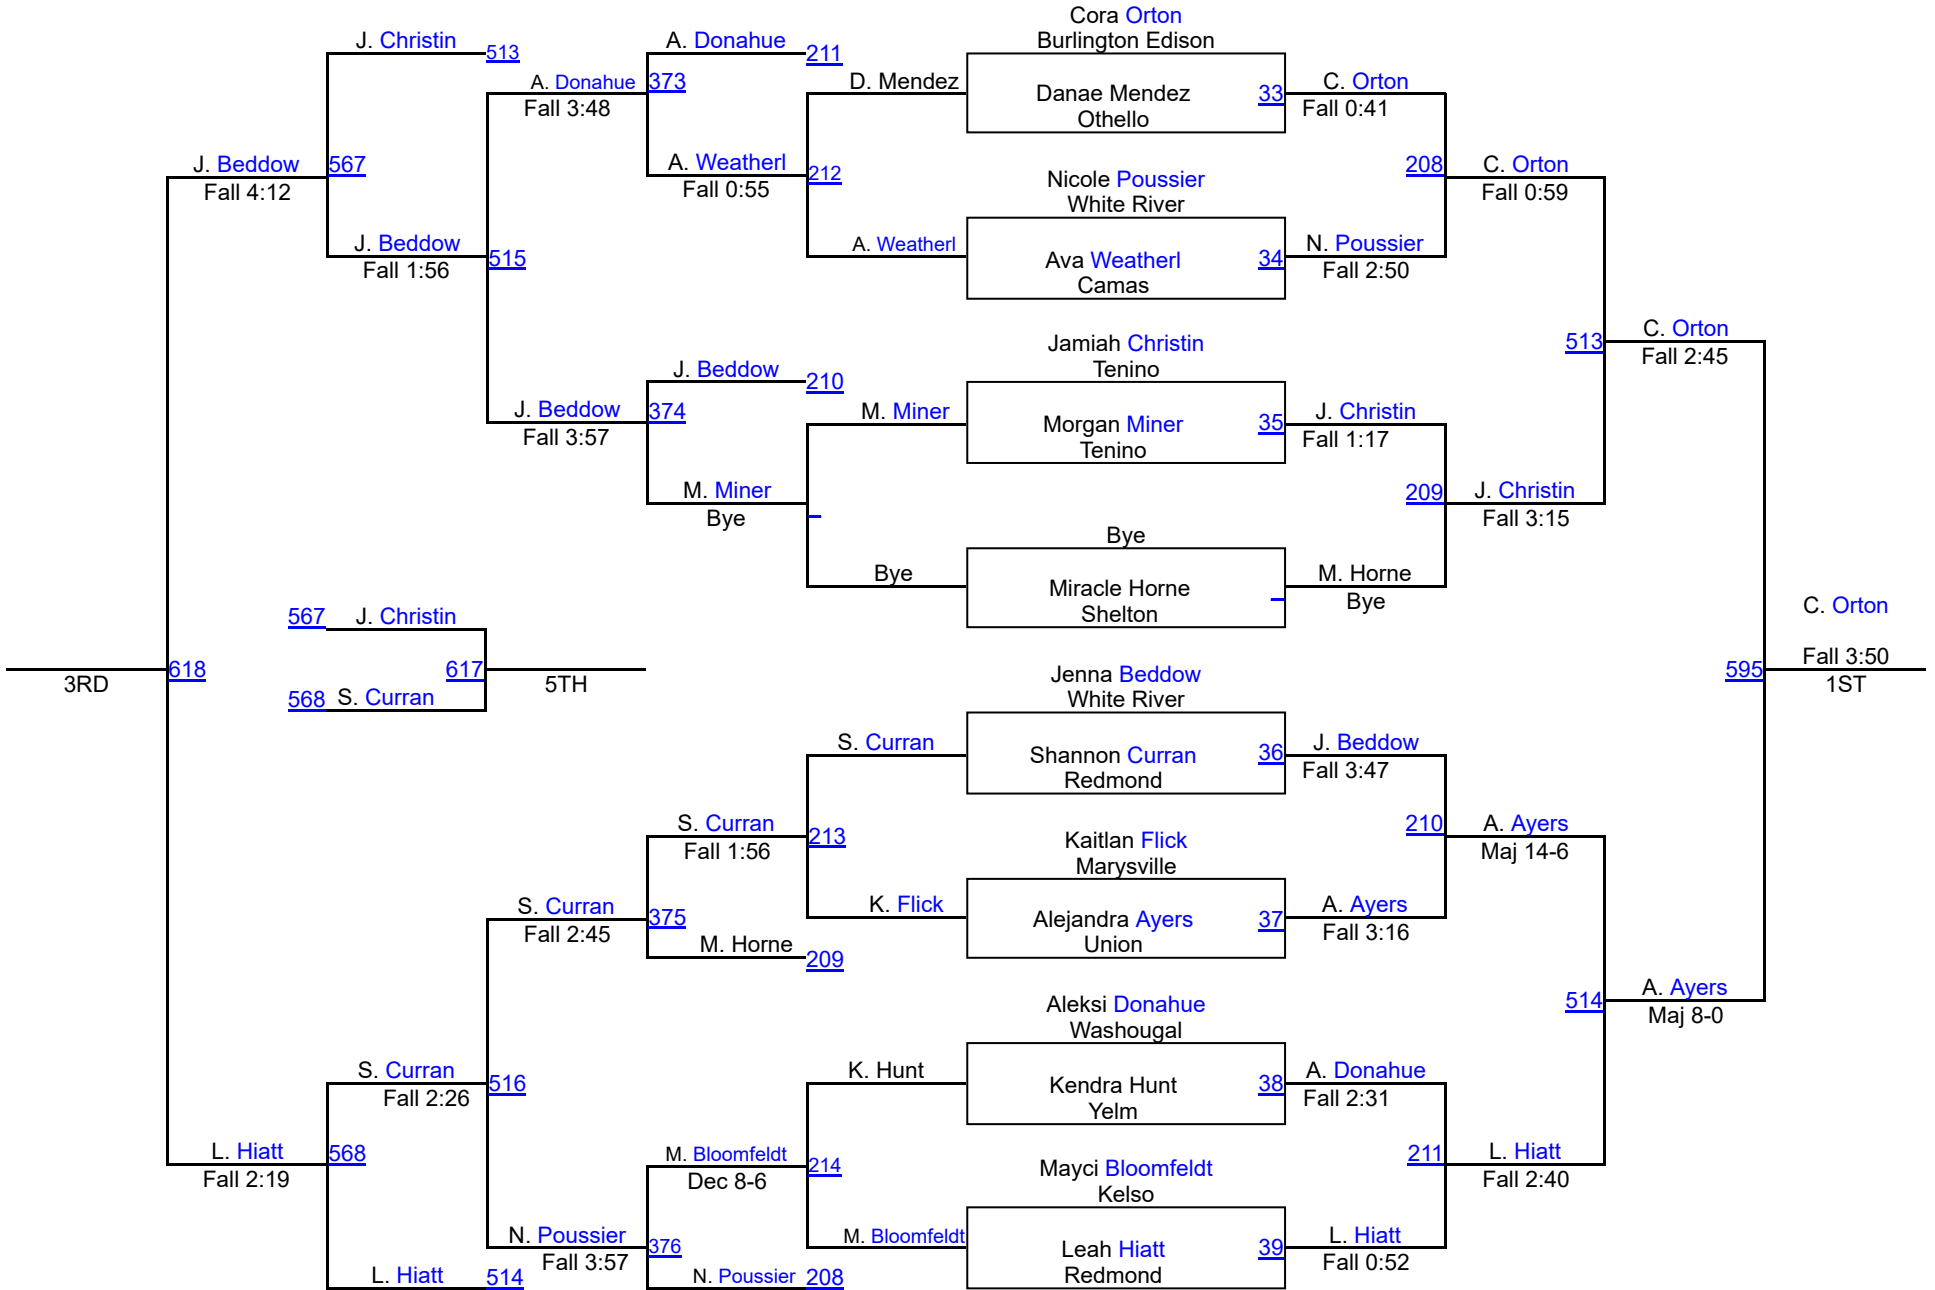

Yelm Girls - Jump on in

Varsity Bracket 125