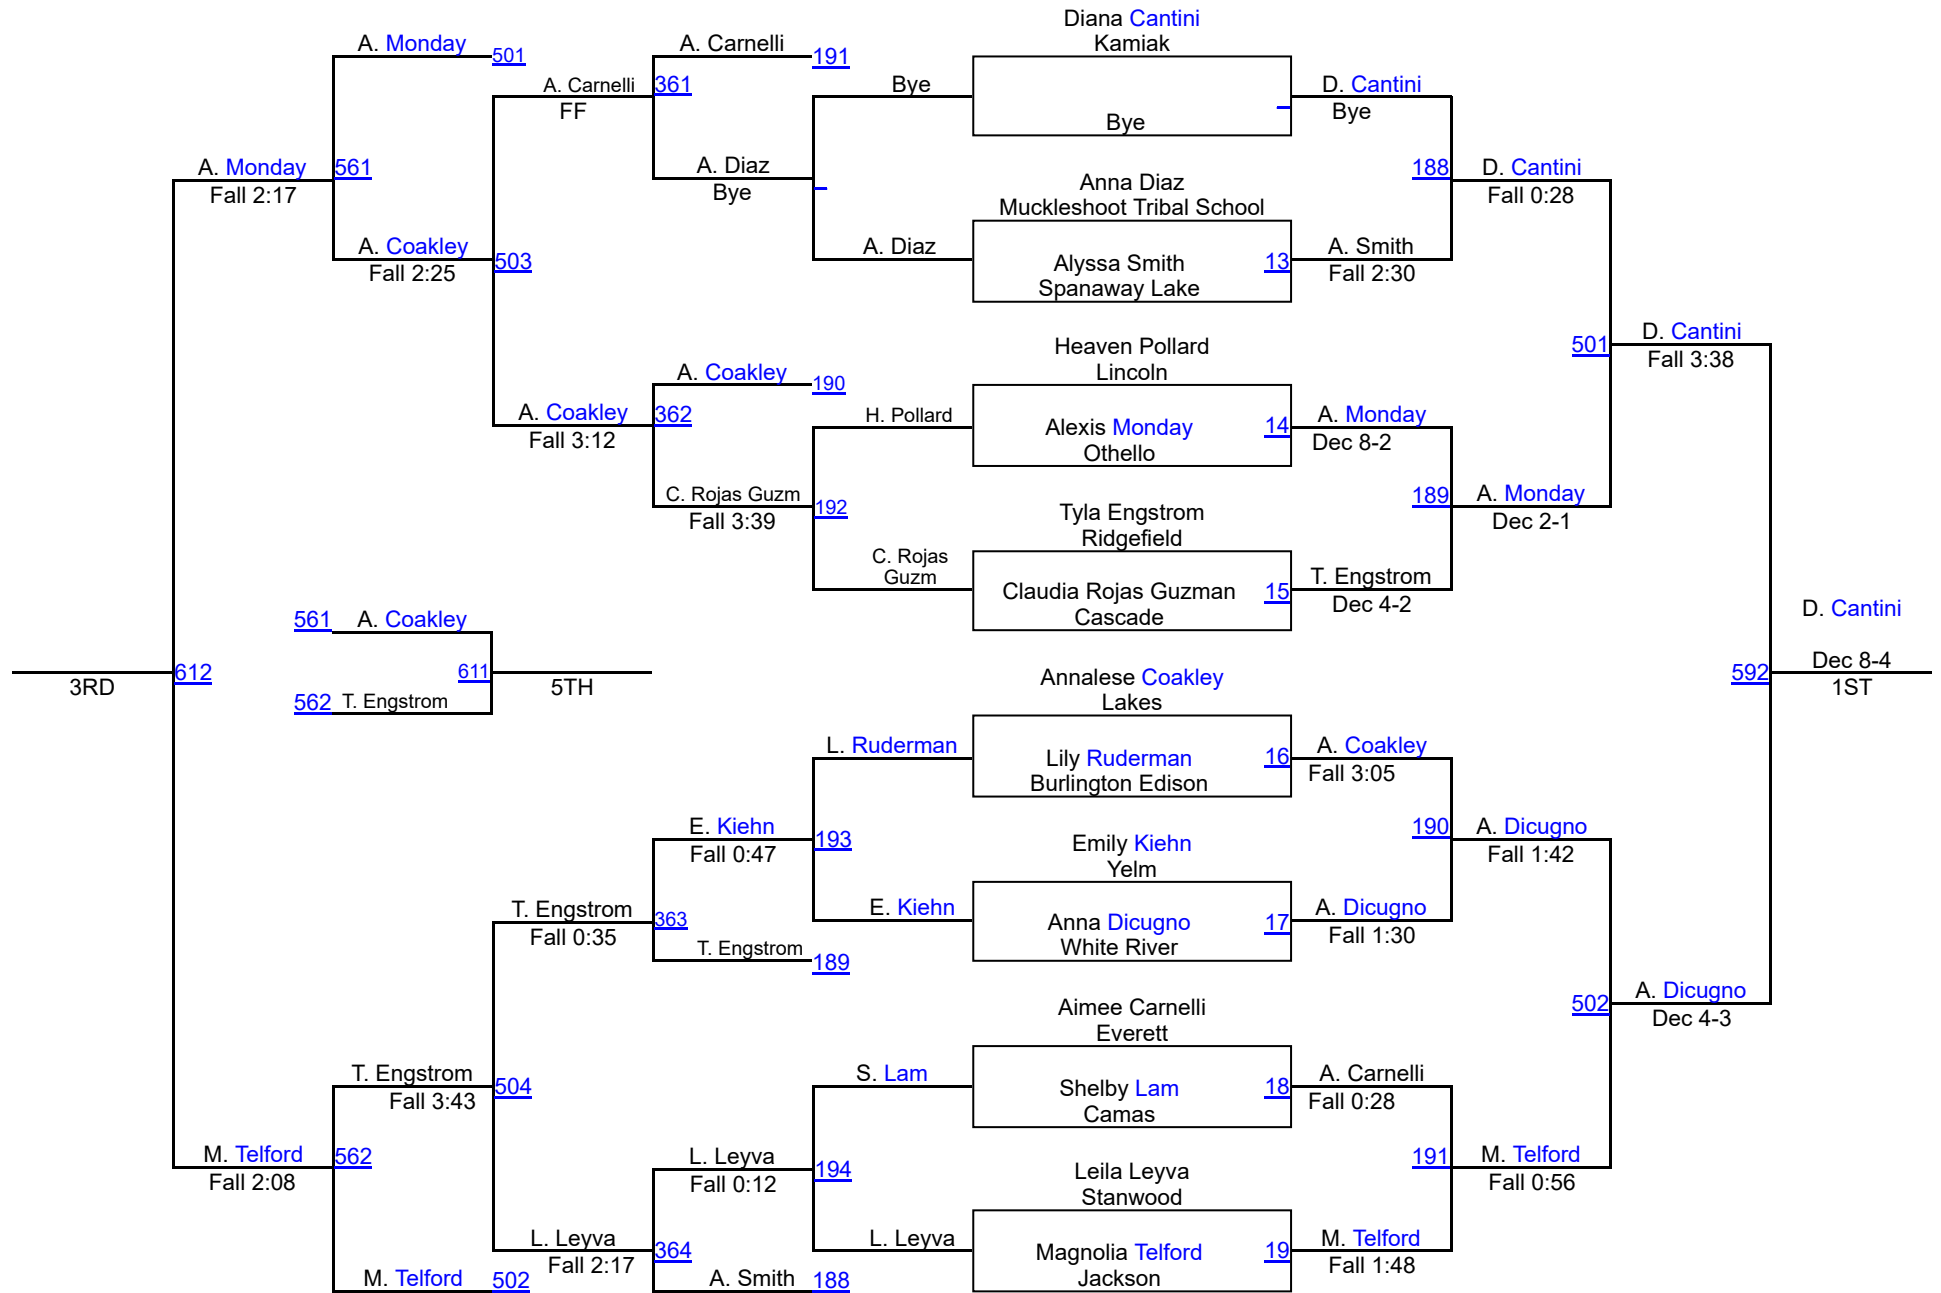

Yelm Girls - Jump on in

Varsity Bracket 115