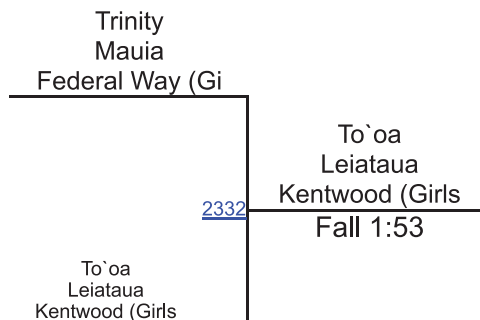

HammerHead 2019

Female 235

HammerHead 2019

Female 235B

Round 1

Round 2

Round 3

T. Leiautau (Kentwood (Girls))
1ST