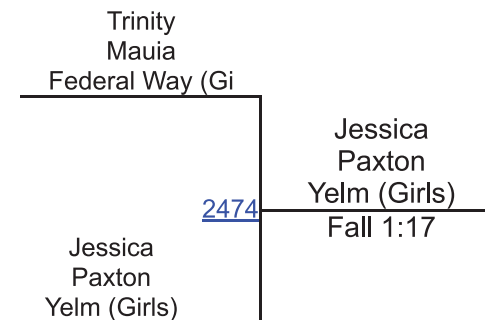

HammerHead 2019

Female 235

HammerHead 2019

Female 235B

Round 1

Round 2

Round 3

T. Leiautau (Kentwood (Girls))
1ST