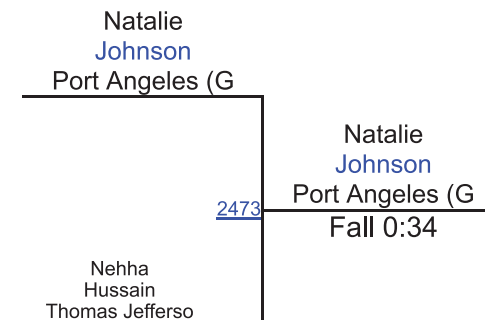

Female 155

Nevaeh Cassidy's place is 1st and has scored 30.0 team points.

- Champ. Round 1 - Nevaeh Cassidy (Union (Girls)) won by fall over Hailey Shamblin (Federal Way (Girls)) (Fall 1:40)
- Quarterfinal - Nevaeh Cassidy (Union (Girls)) won by fall over Dakota Hunsaker (Rochester (Girls)) (Fall 1:18)
- Semifinal - Nevaeh Cassidy (Union (Girls)) won by disqualification over Forfeit Forfeit (North Kitsap (Girls)) (DQ)
- 1st Place Match - Nevaeh Cassidy (Union (Girls)) won by injury default over Ivy Kraght (Kentwood (Girls)) (Inj. 0:00)

HammerHead 2019

Female 100

HammerHead 2019

Female 105

HammerHead 2019

Female 110

HammerHead 2019

Female 110B

Round 1

Round 2

Round 3

K. Fleshman (Shelton (Girls))

1ST

N. Johnson (Port Angeles (Girls))

2ND

N. Hussain (Thomas Jefferson (Girls))