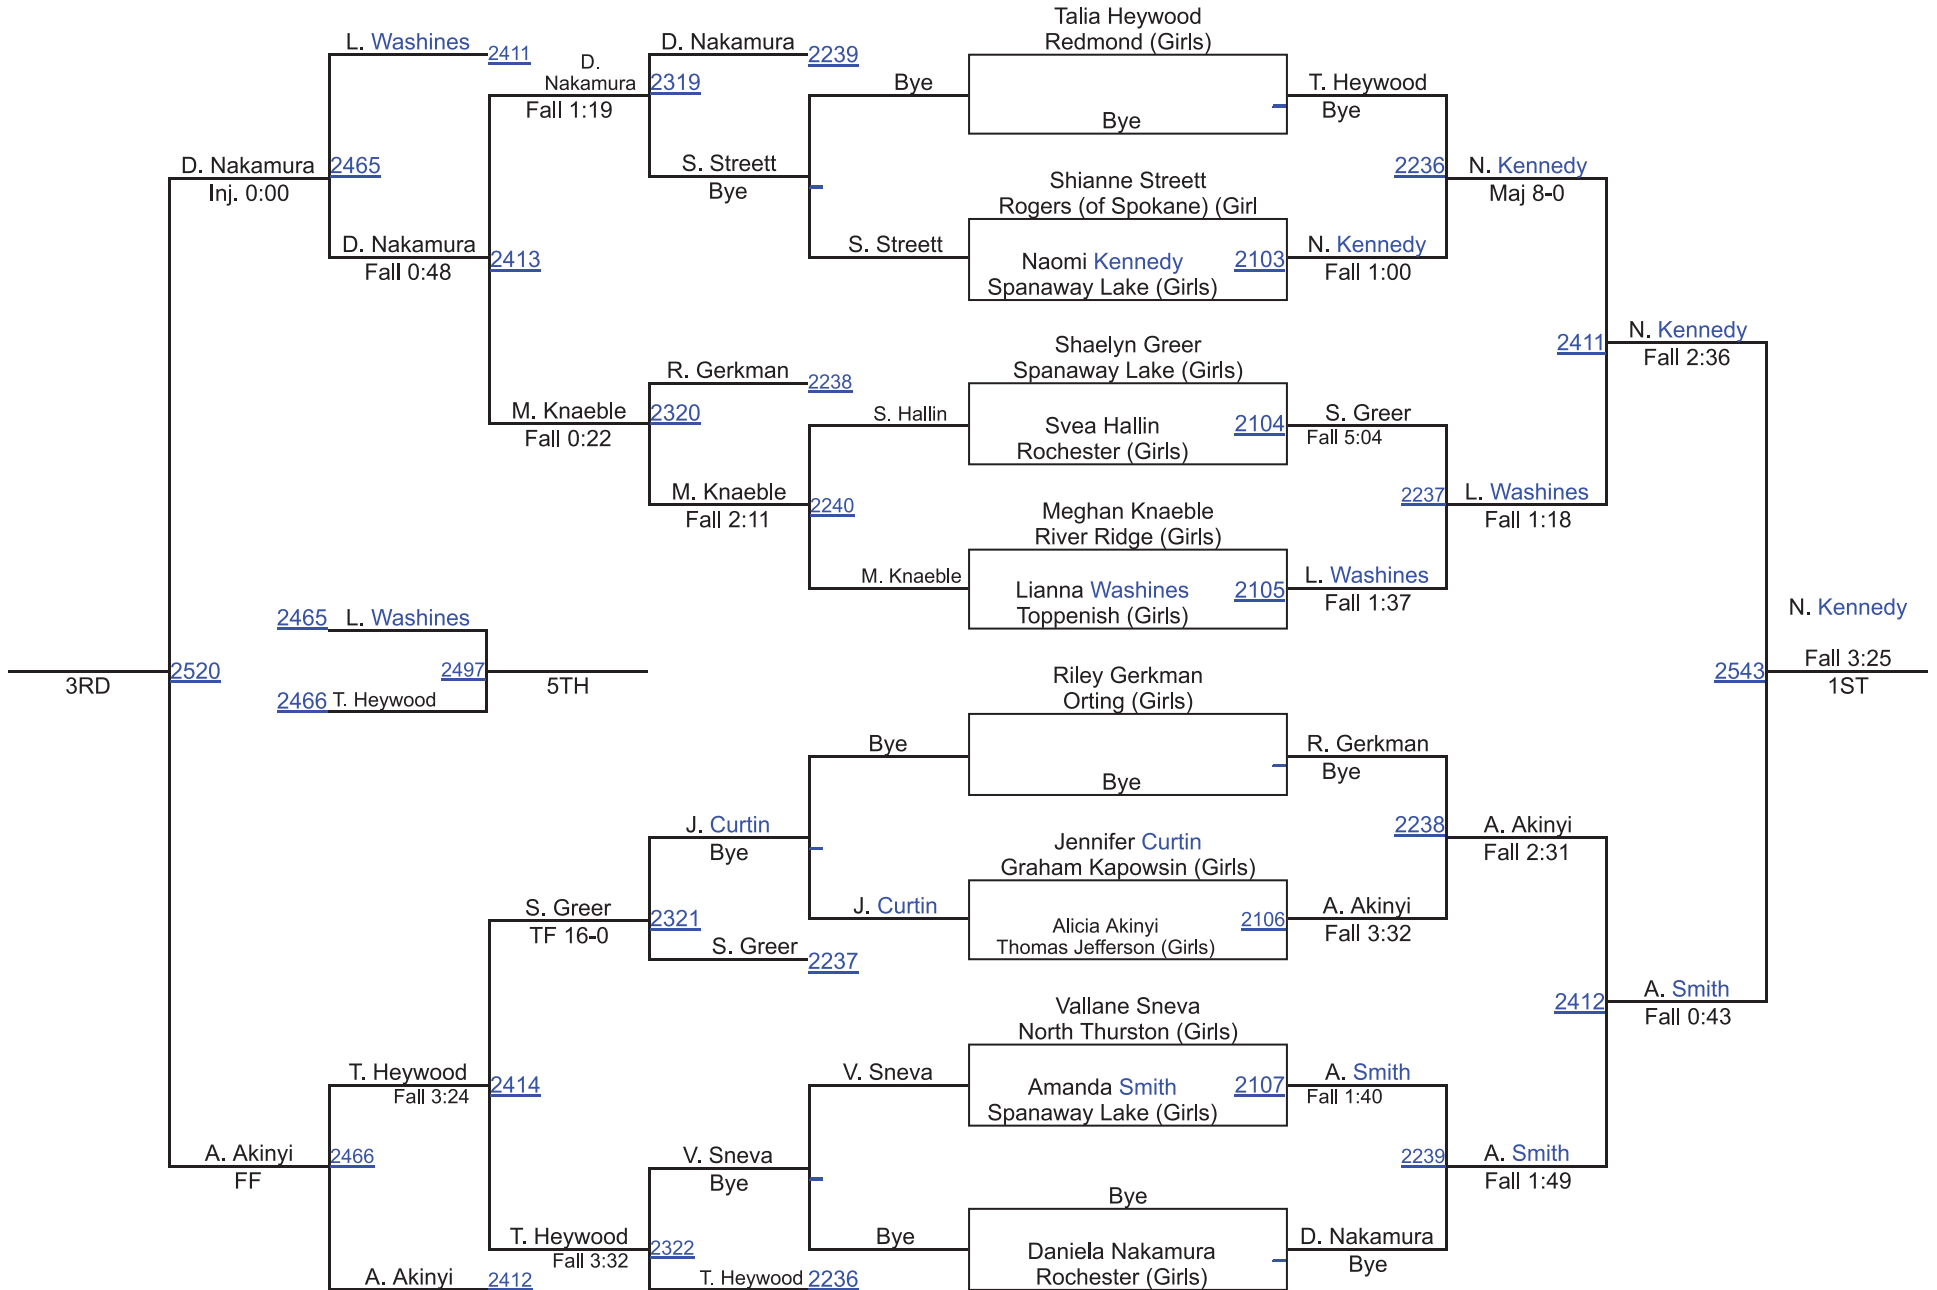

HammerHead 2019

Female 170B