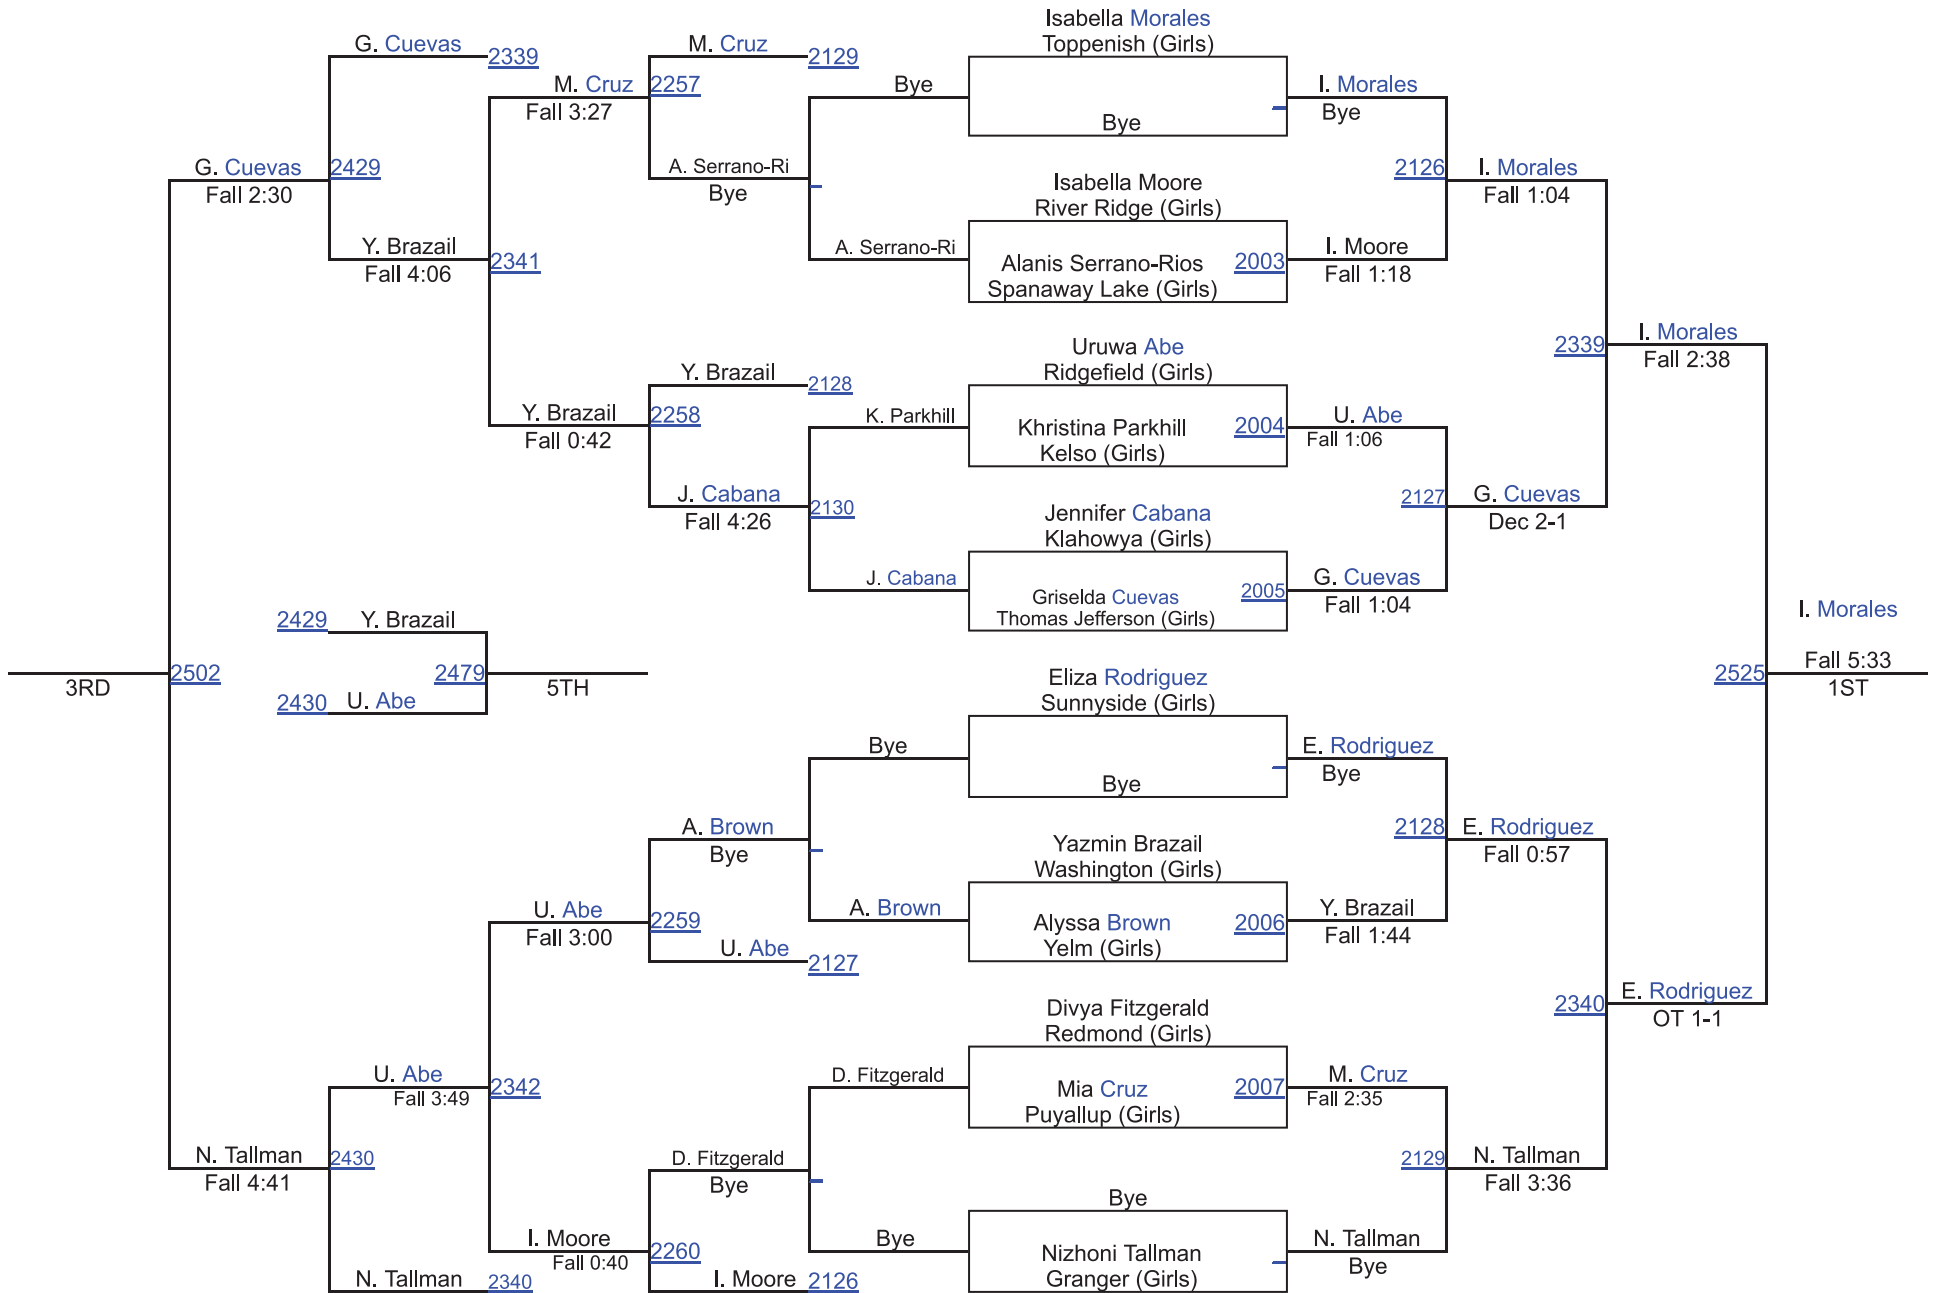

HammerHead 2019

Female 105