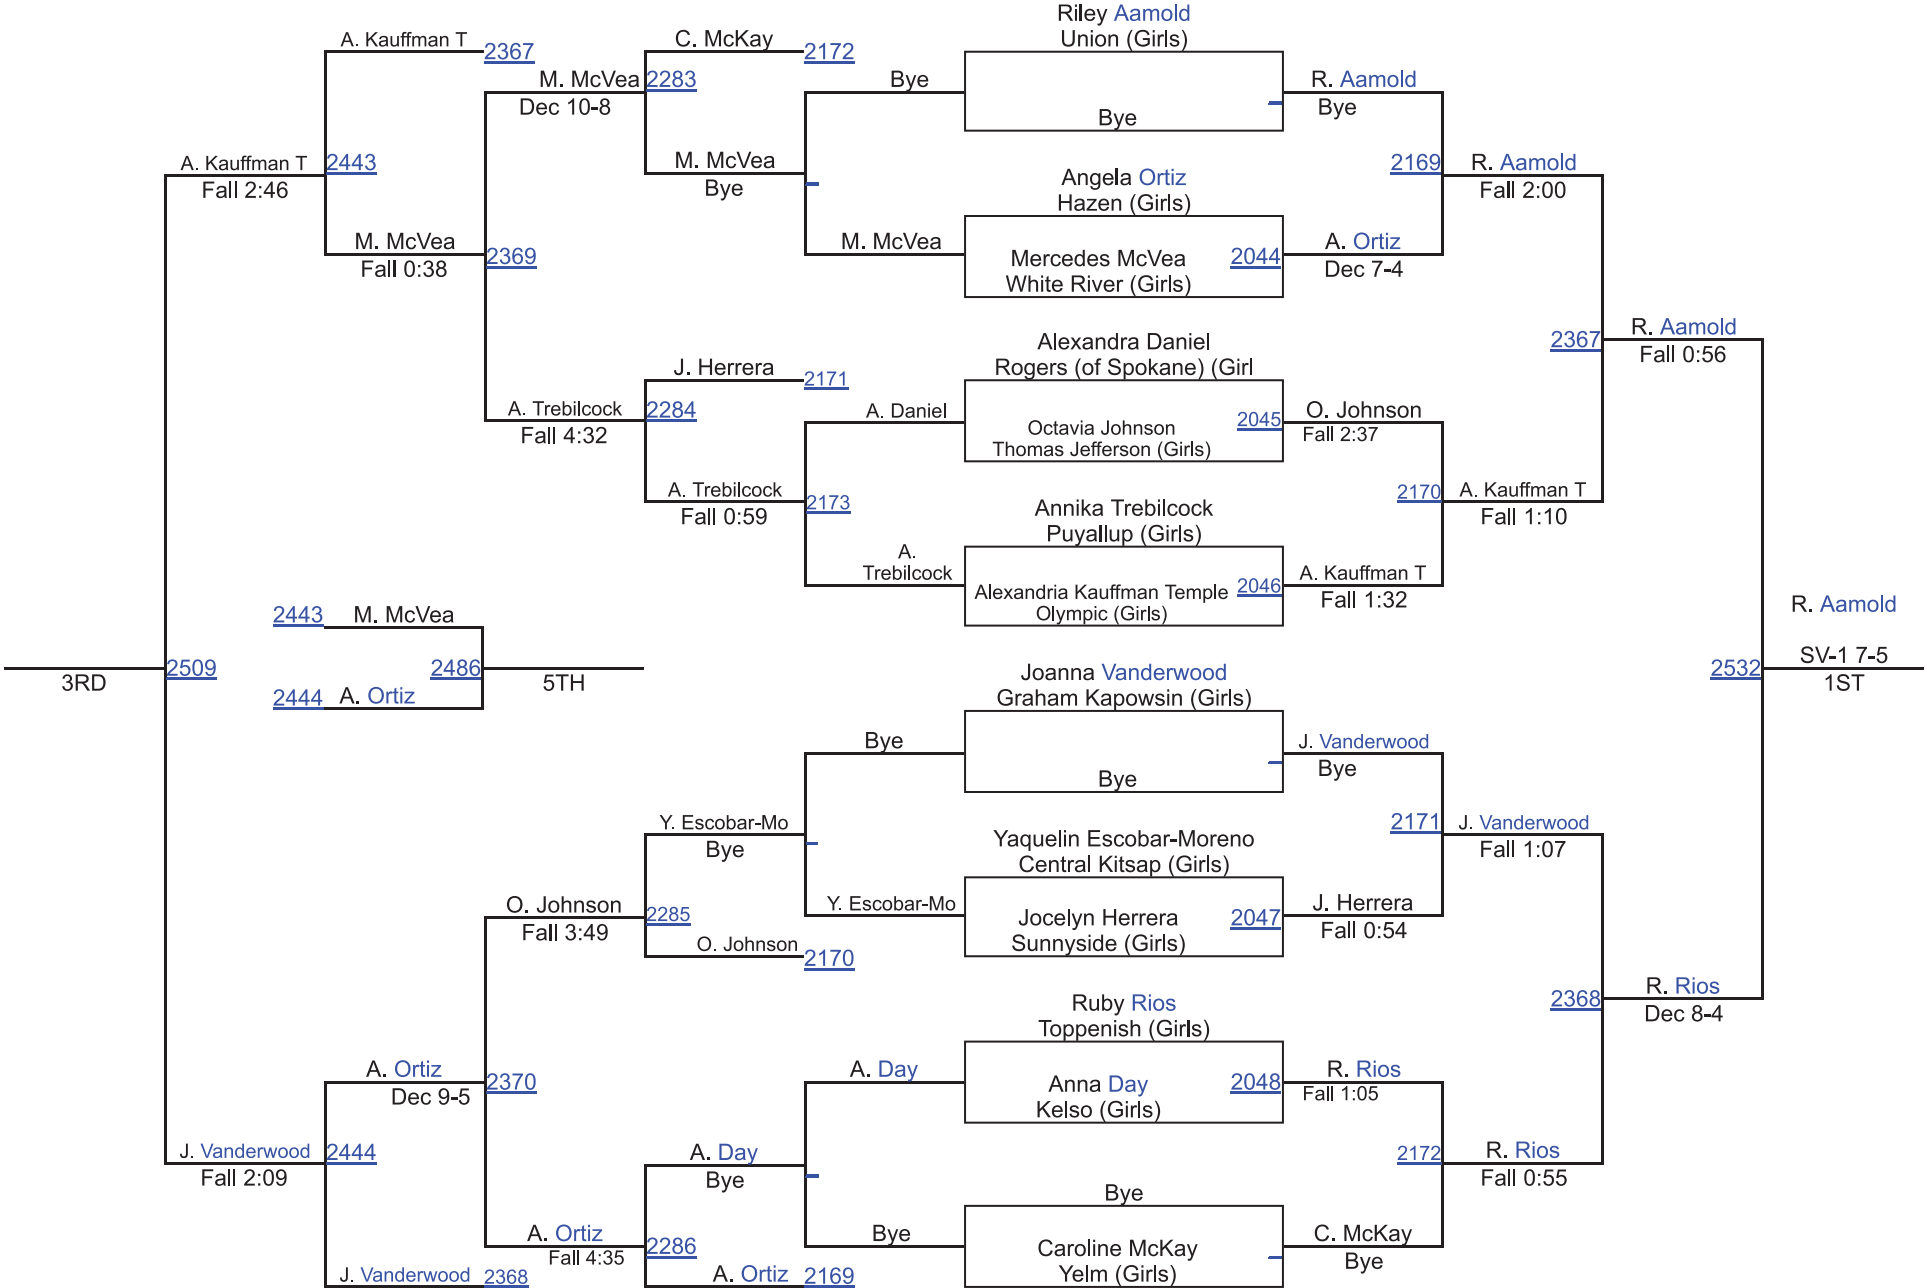

Female 125

HammerHead 2019

Female 125B

HammerHead 2019

Female 130

HammerHead 2019

Female 130B

HammerHead 2019