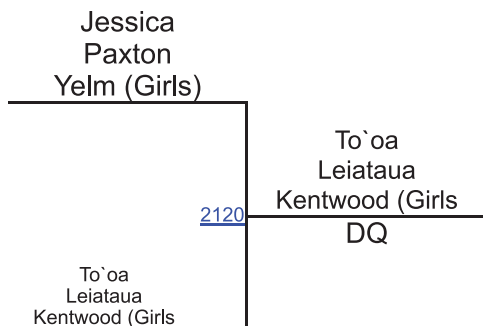

HammerHead 2019

Female 235

HammerHead 2019

Female 235B

Round 1

Round 2

Round 3

T. Leiautau (Kentwood (Girls))
1ST