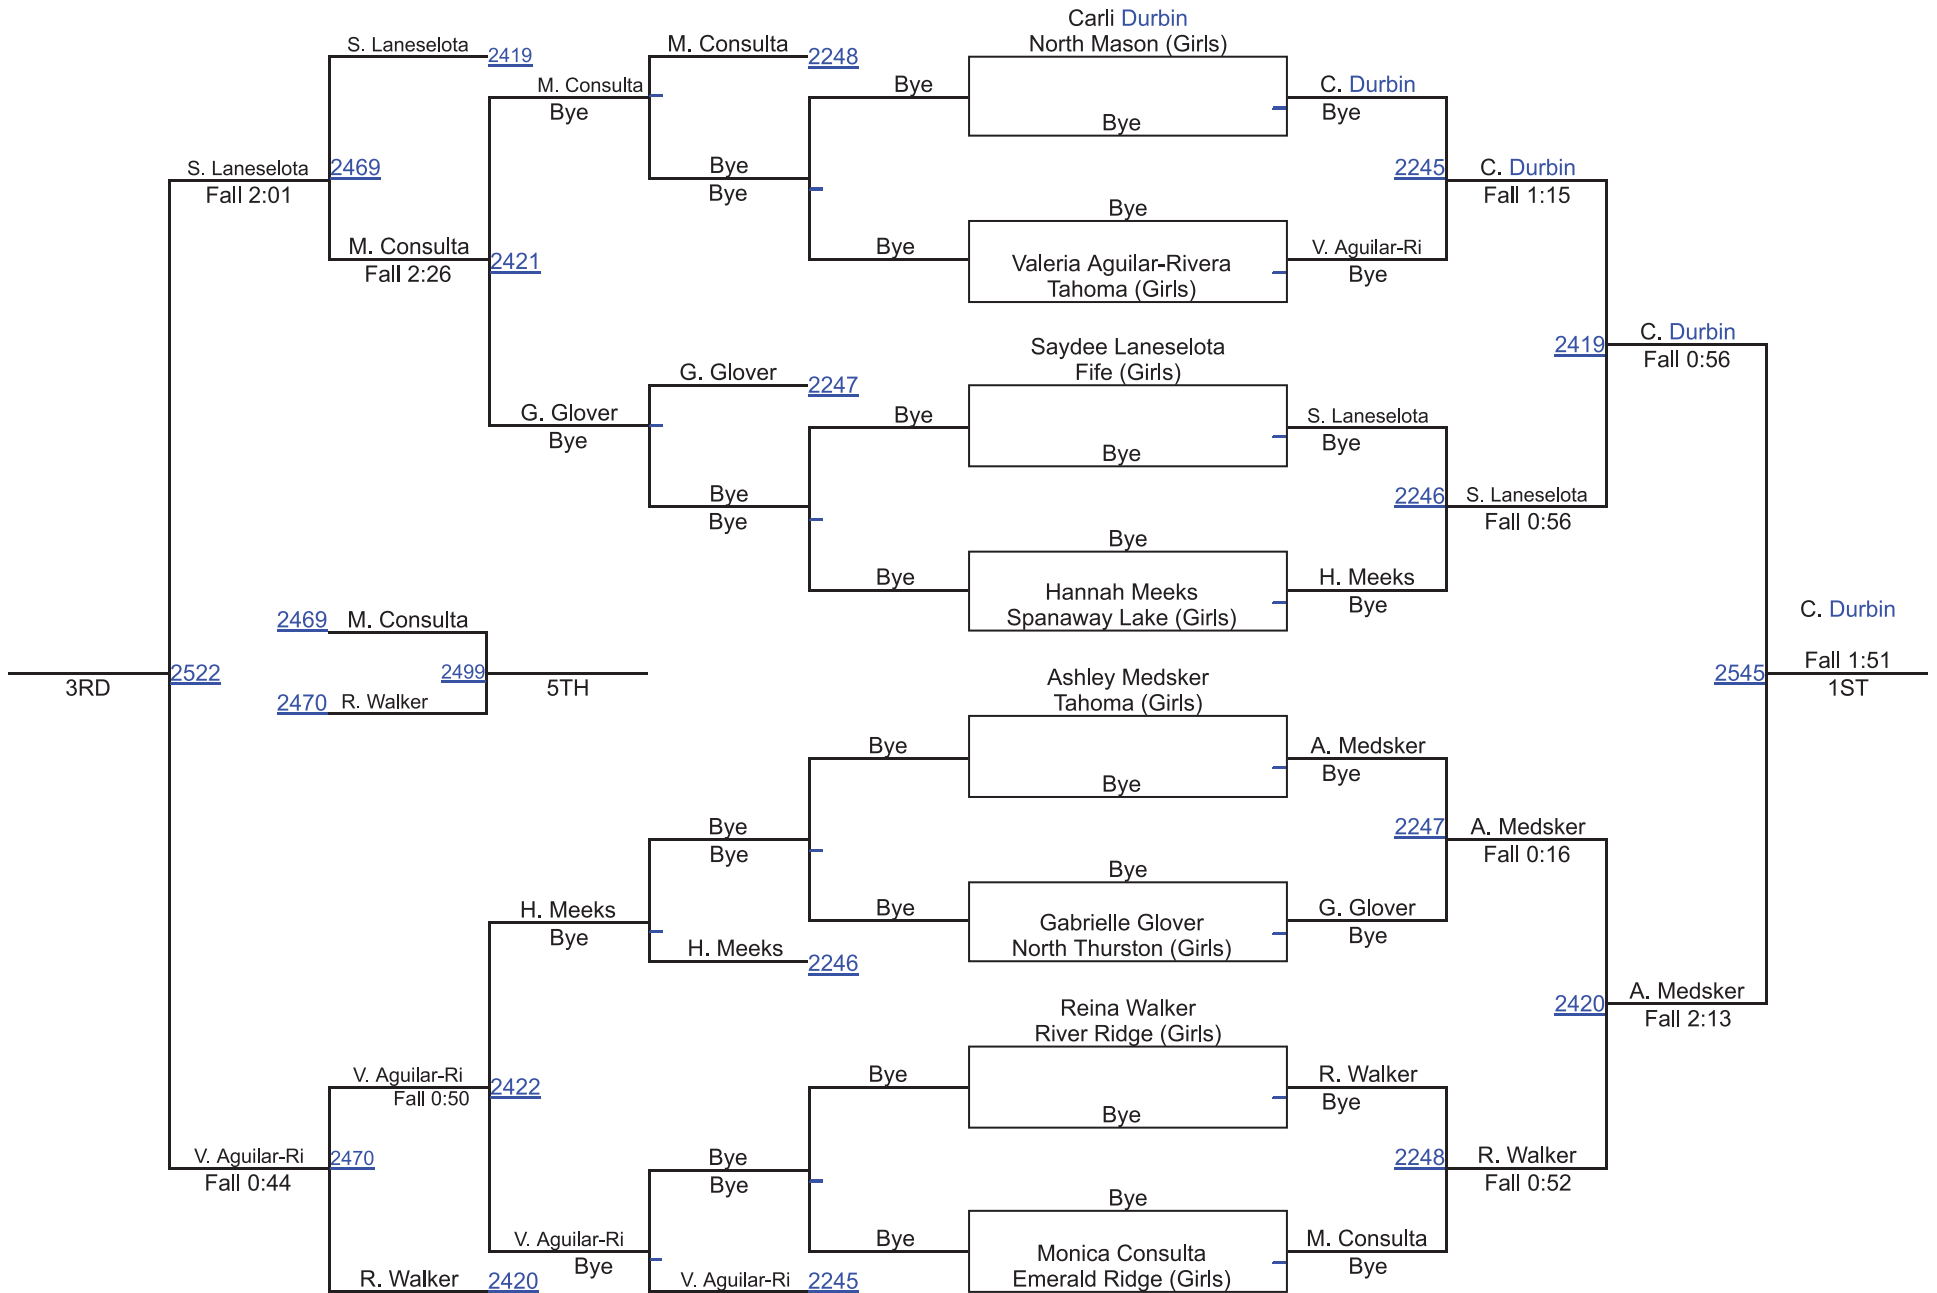

HammerHead 2019

Female 235

HammerHead 2019

Female 235B

Round 1

Round 2

Round 3

T. Leiautau (Kentwood (Girls))
1ST