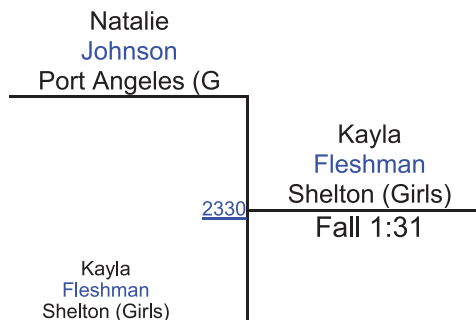

Female 155

Nevaeh Cassidy's place is 1st and has scored 30.0 team points.

- Champ. Round 1 - Nevaeh Cassidy (Union (Girls)) won by fall over Hailey Shamblin (Federal Way (Girls)) (Fall 1:40)
- Quarterfinal - Nevaeh Cassidy (Union (Girls)) won by fall over Dakota Hunsaker (Rochester (Girls)) (Fall 1:18)
- Semifinal - Nevaeh Cassidy (Union (Girls)) won by disqualification over Forfeit Forfeit (North Kitsap (Girls)) (DQ)
- 1st Place Match - Nevaeh Cassidy (Union (Girls)) won by injury default over Ivy Kraght (Kentwood (Girls)) (Inj. 0:00)

HammerHead 2019

Female 100

HammerHead 2019

Female 105

HammerHead 2019

Female 110

HammerHead 2019

Female 110B

Round 1

Round 2

Round 3

K. Fleshman (Shelton (Girls))

1ST

N. Johnson (Port Angeles (Girls))

2ND

N. Hussain (Thomas Jefferson (Girls))