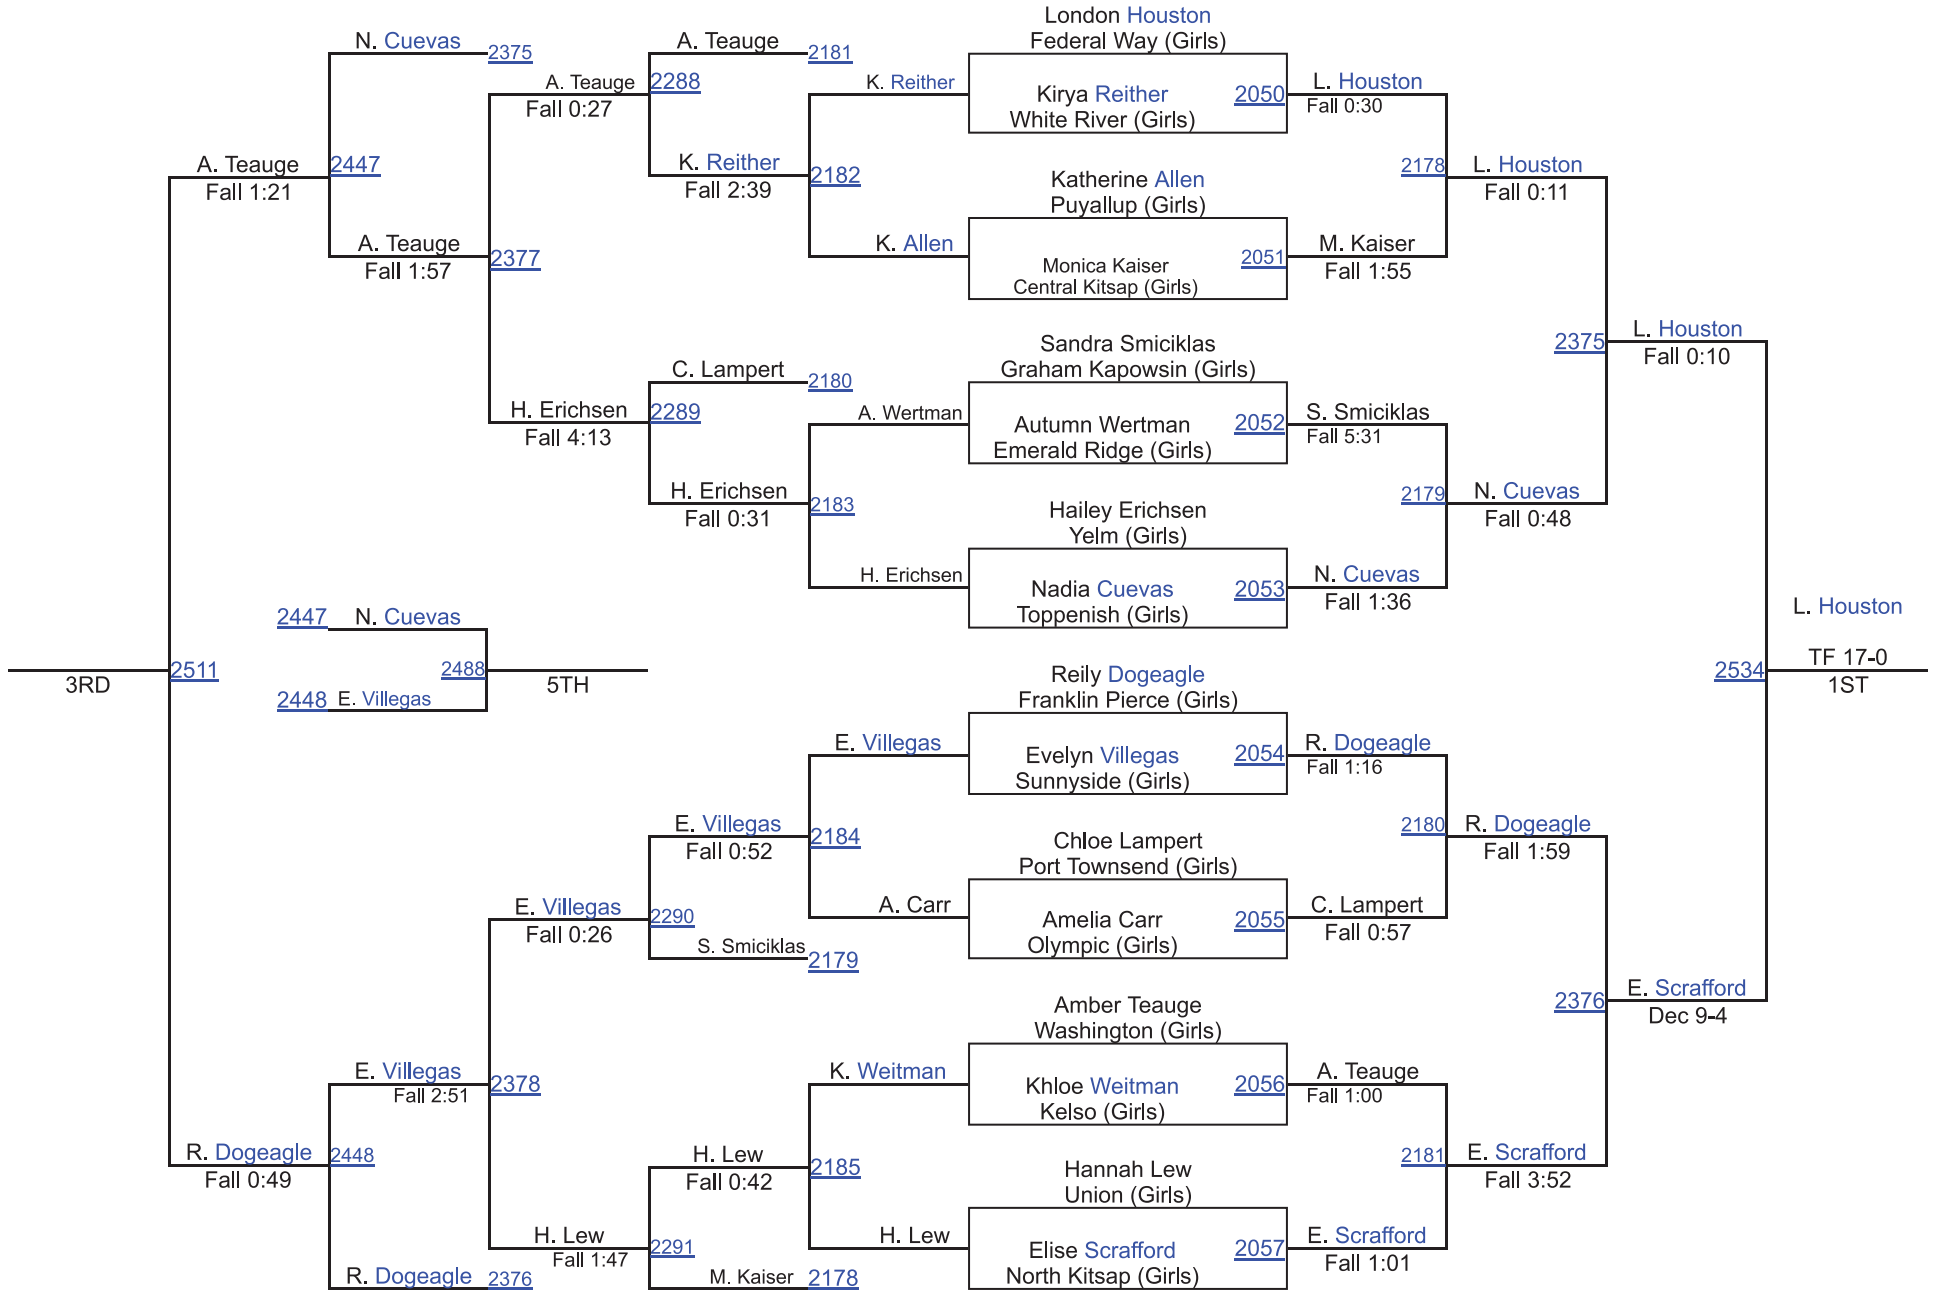

HammerHead 2019

Female 135