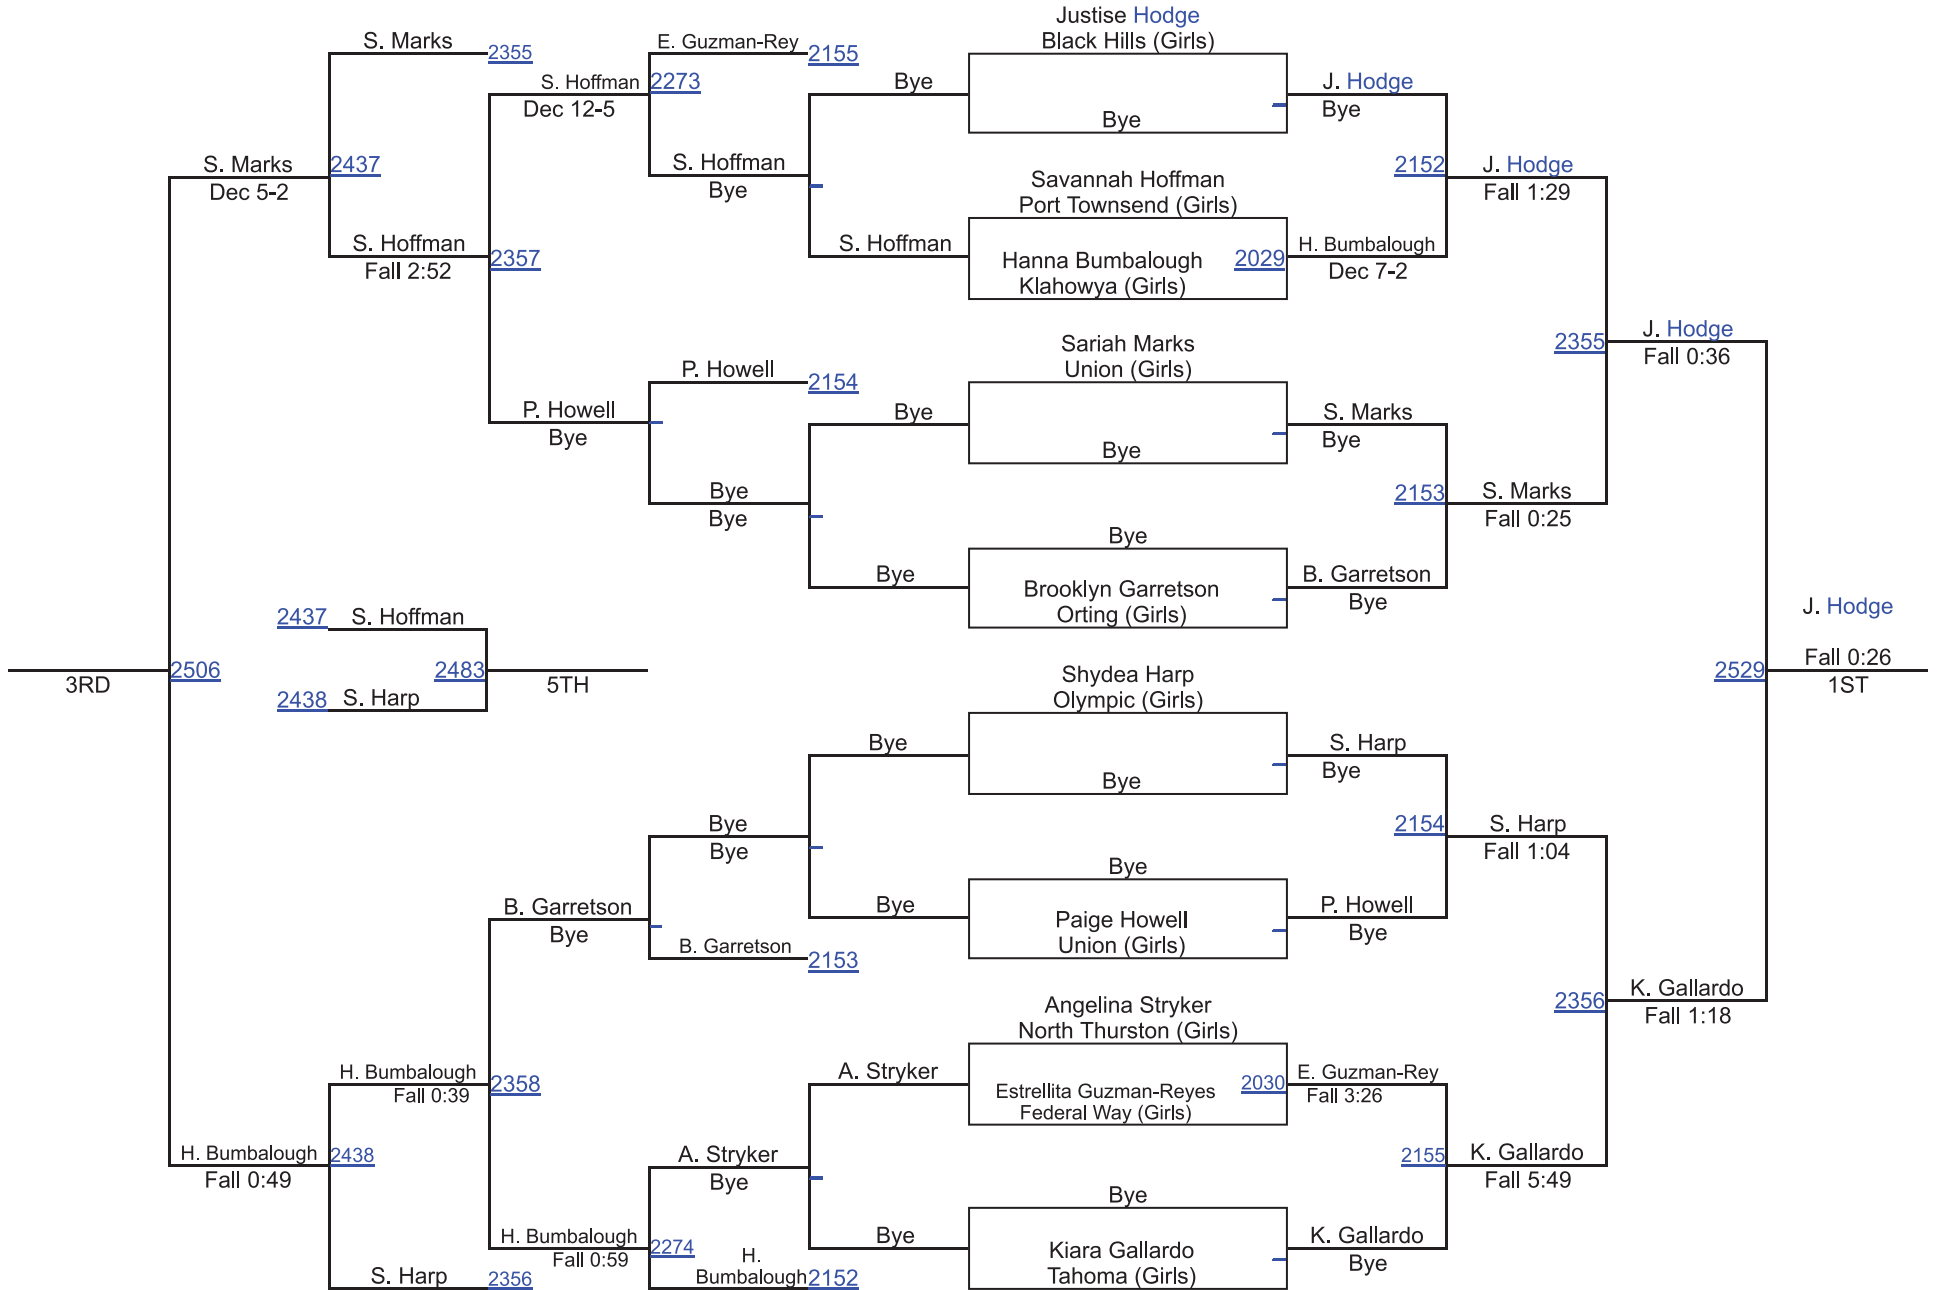

3RD

HammerHead 2019

Female 115

HammerHead 2019

Female 120

HammerHead 2019

Female 120B

HammerHead 2019