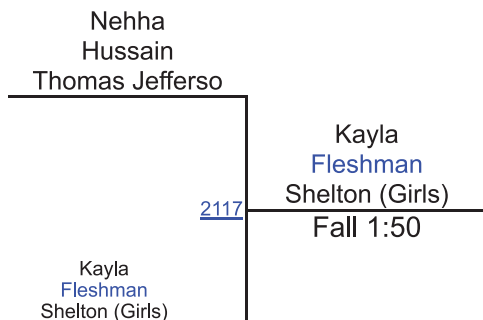

HammerHead 2019

Female 110B

Round 1