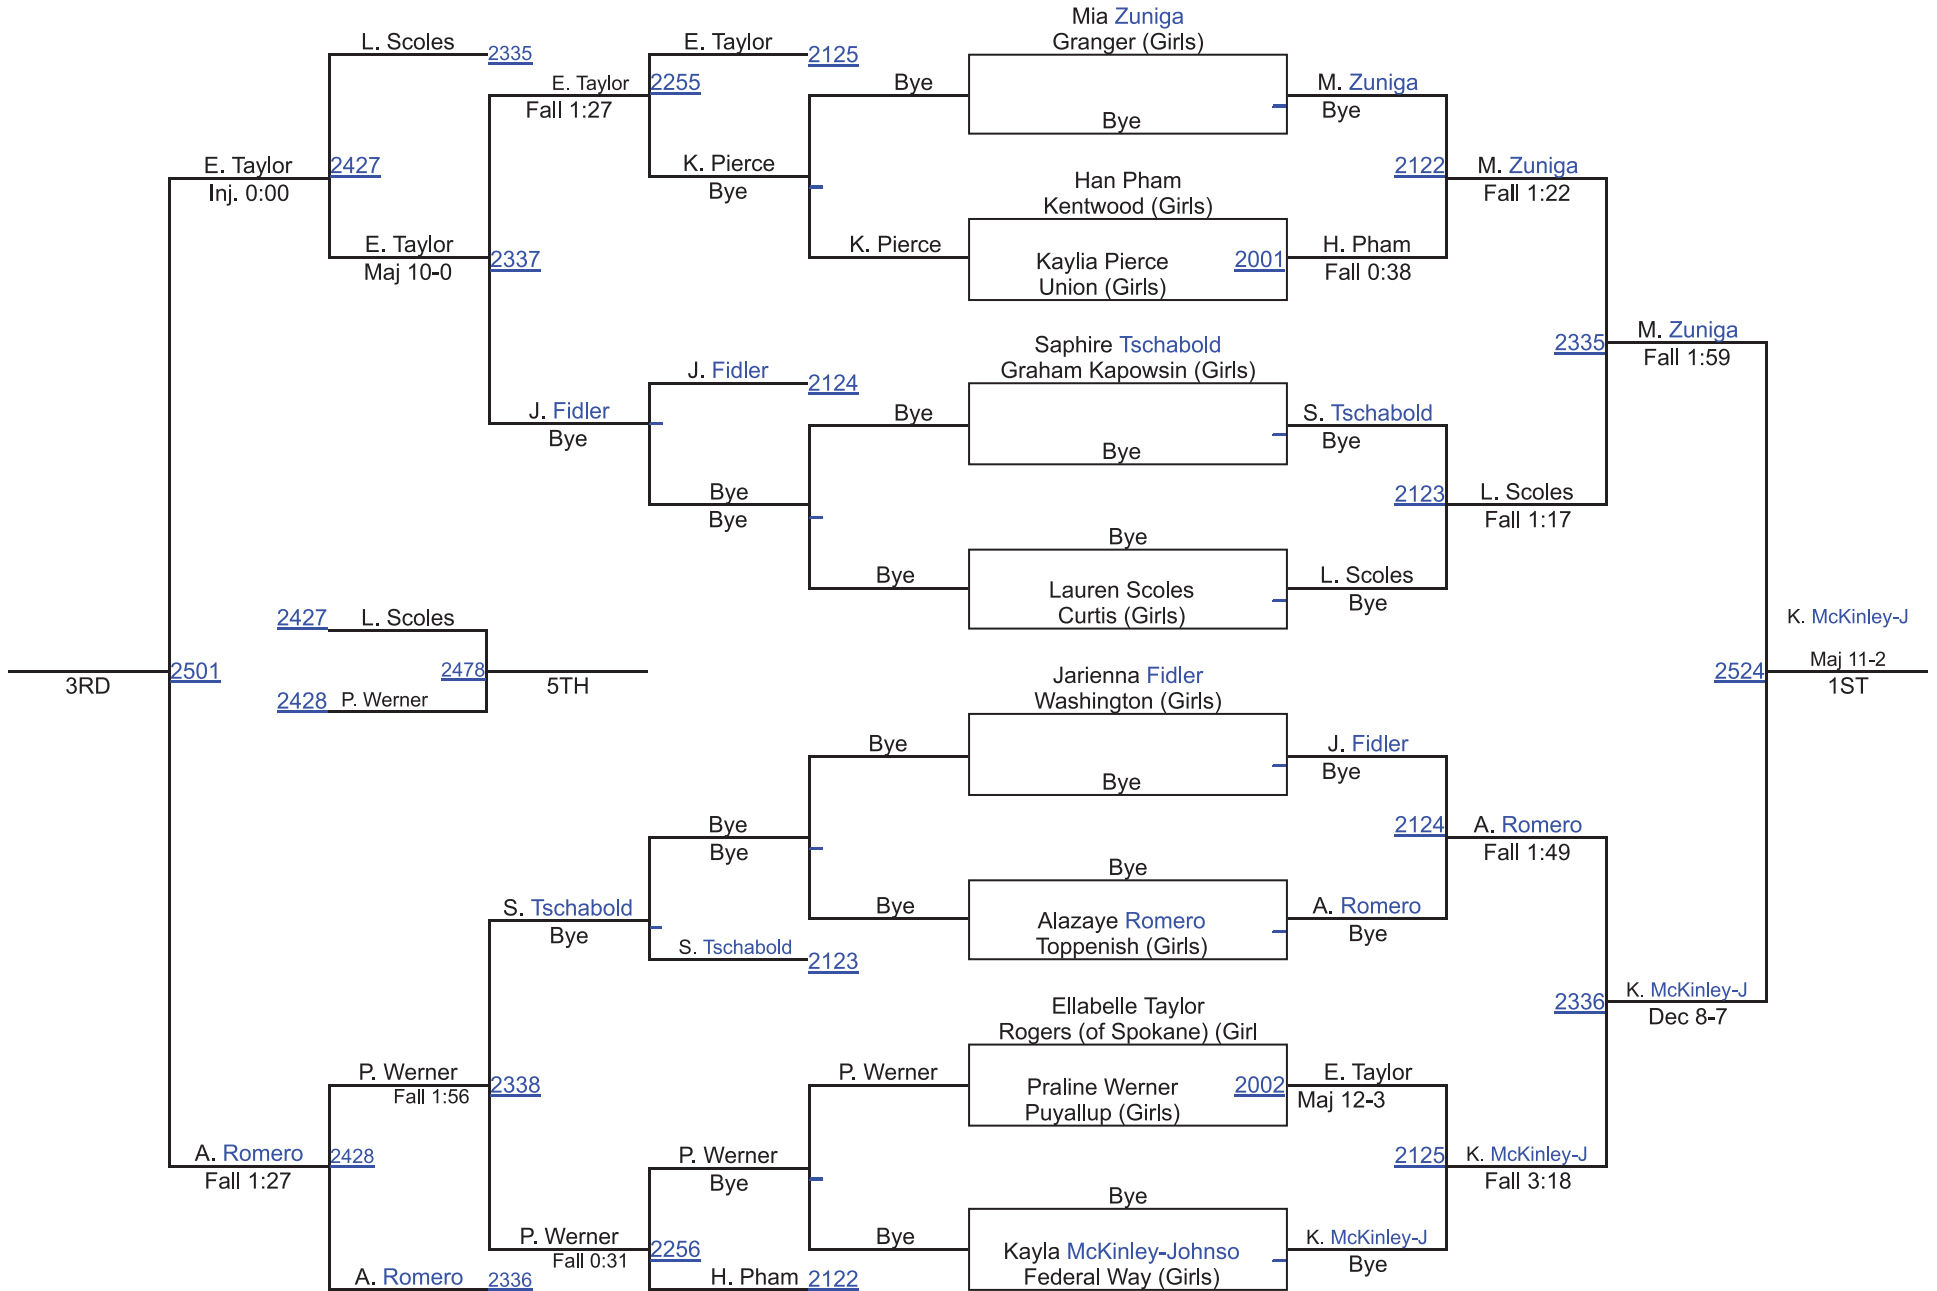

HammerHead 2019

Female 100