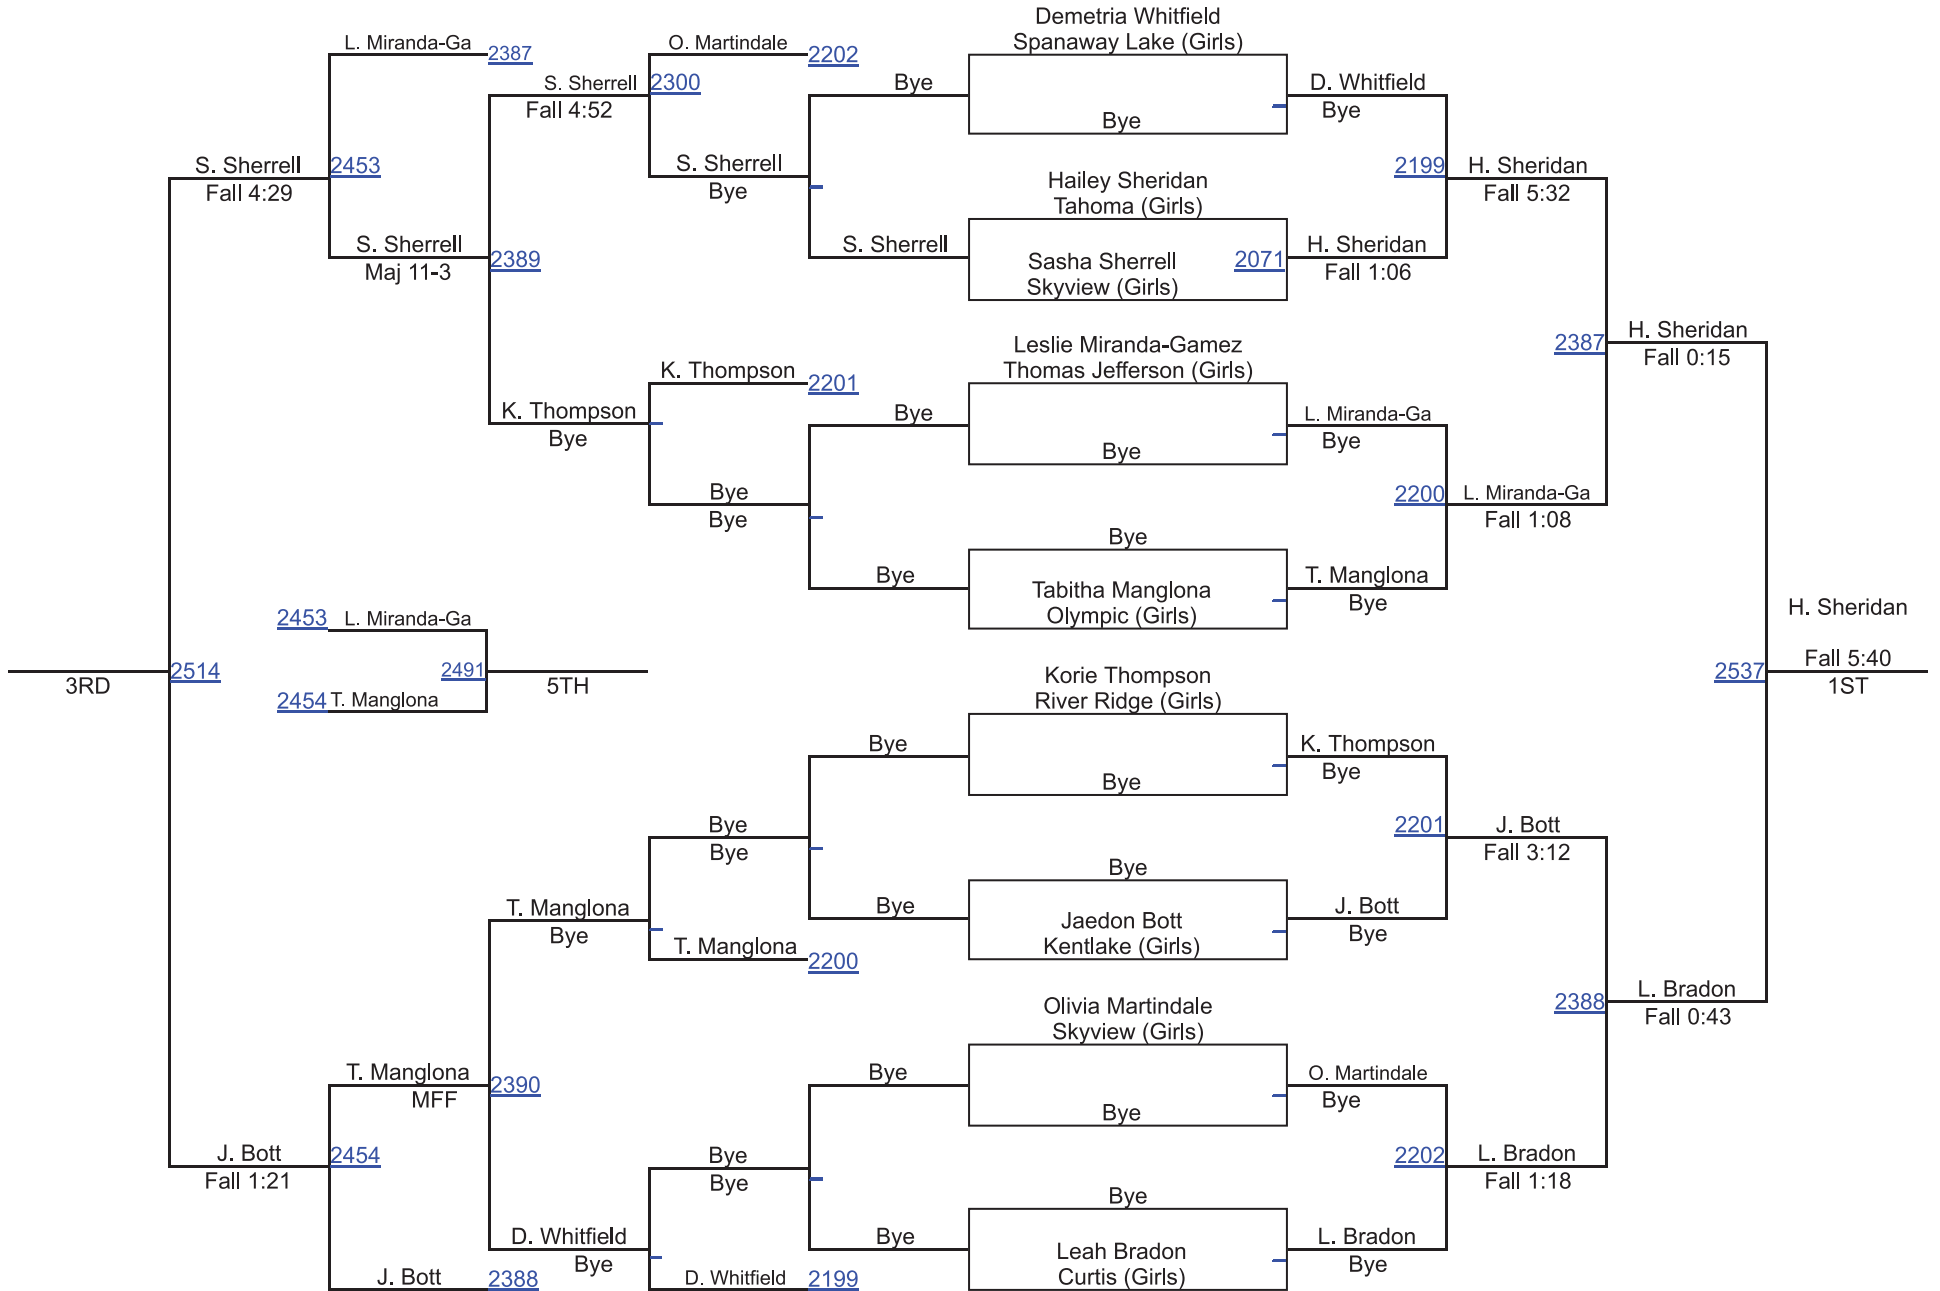

Female 135

HammerHead 2019

Female 135B

HammerHead 2019

Female 140

HammerHead 2019

Female 140B

HammerHead 2019