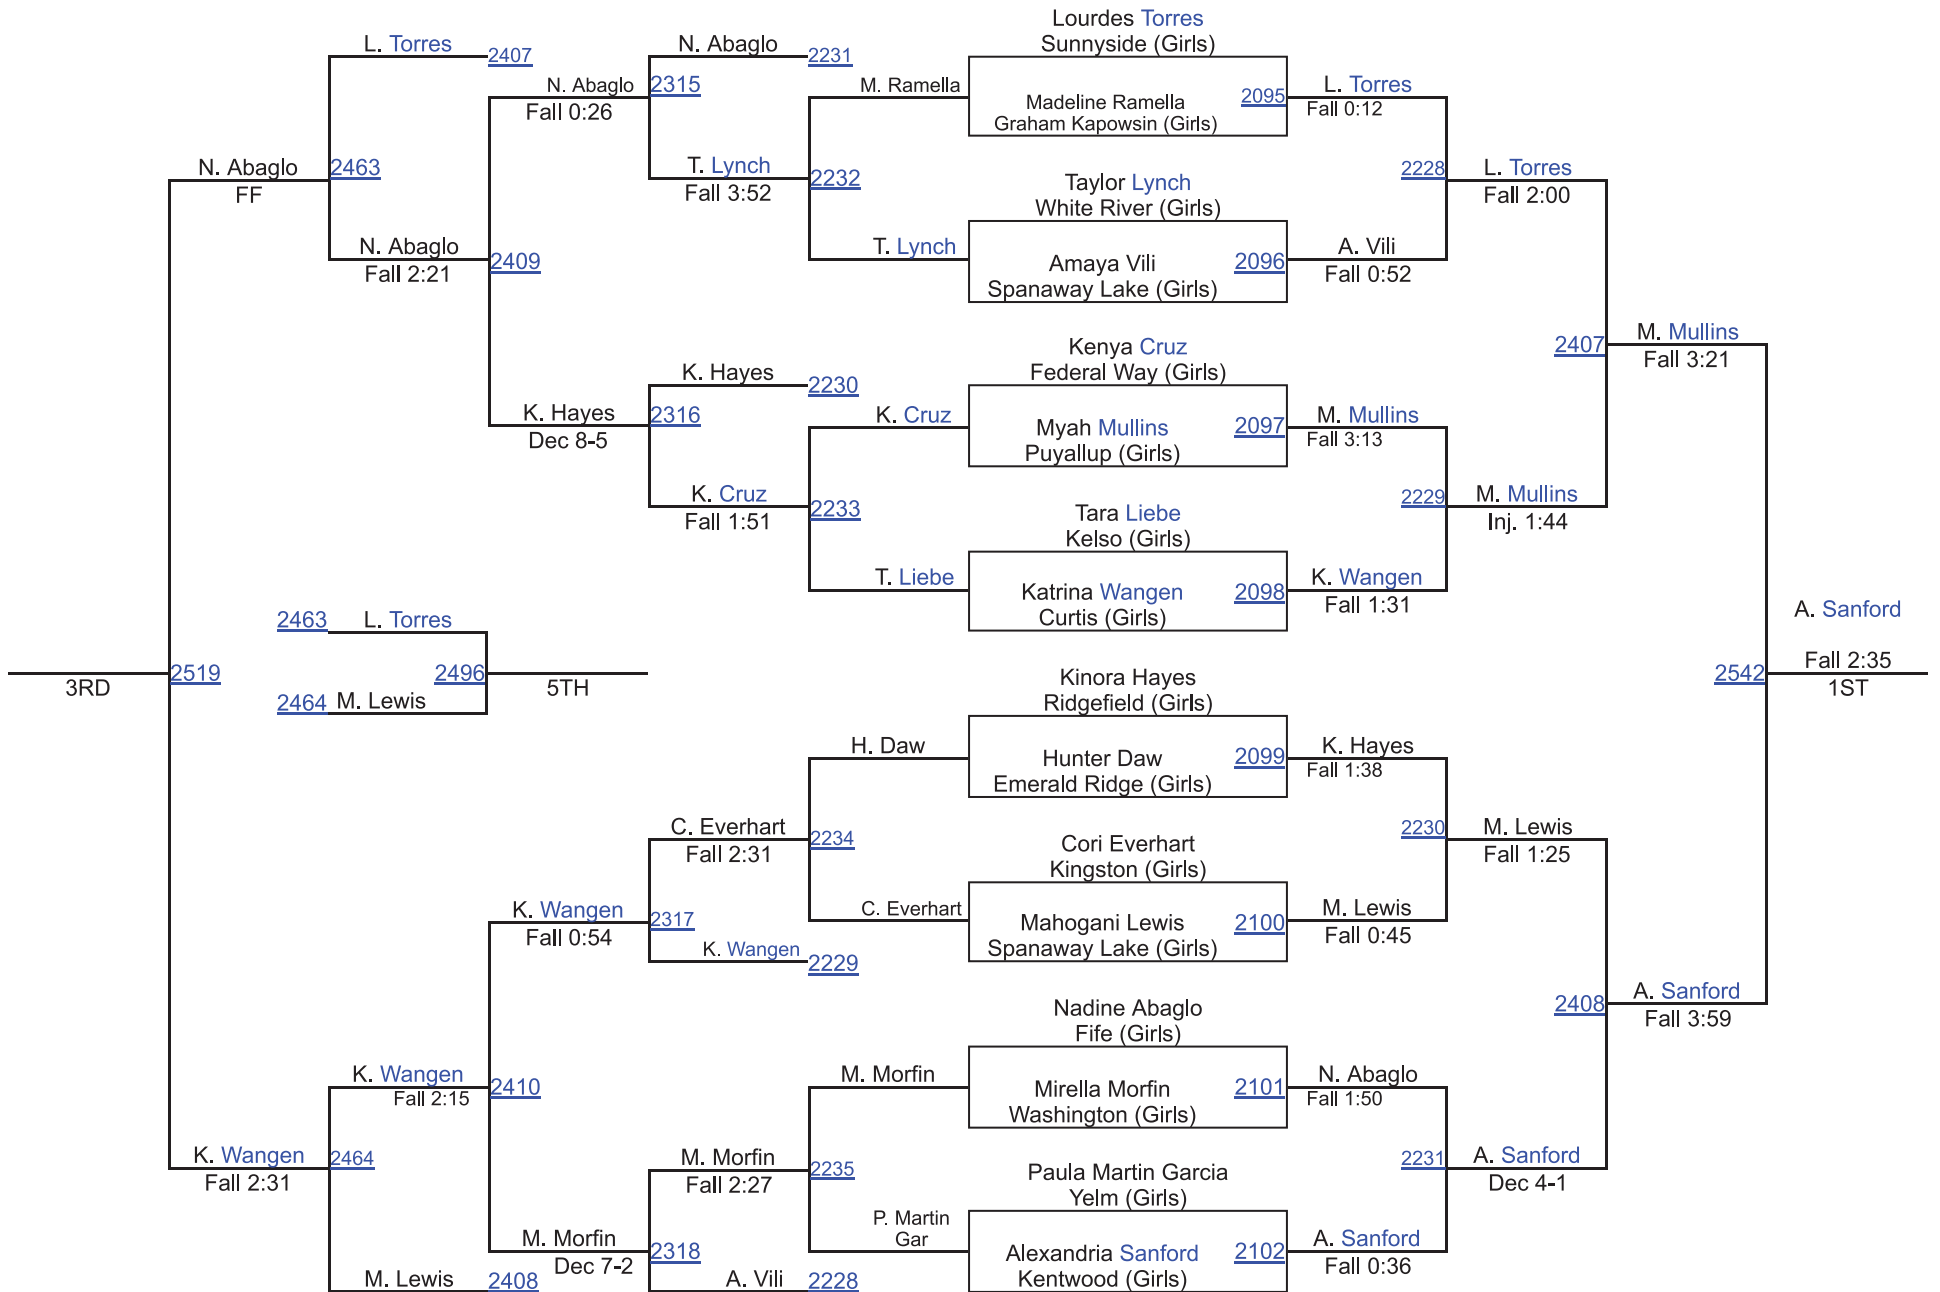

HammerHead 2019

Female 170