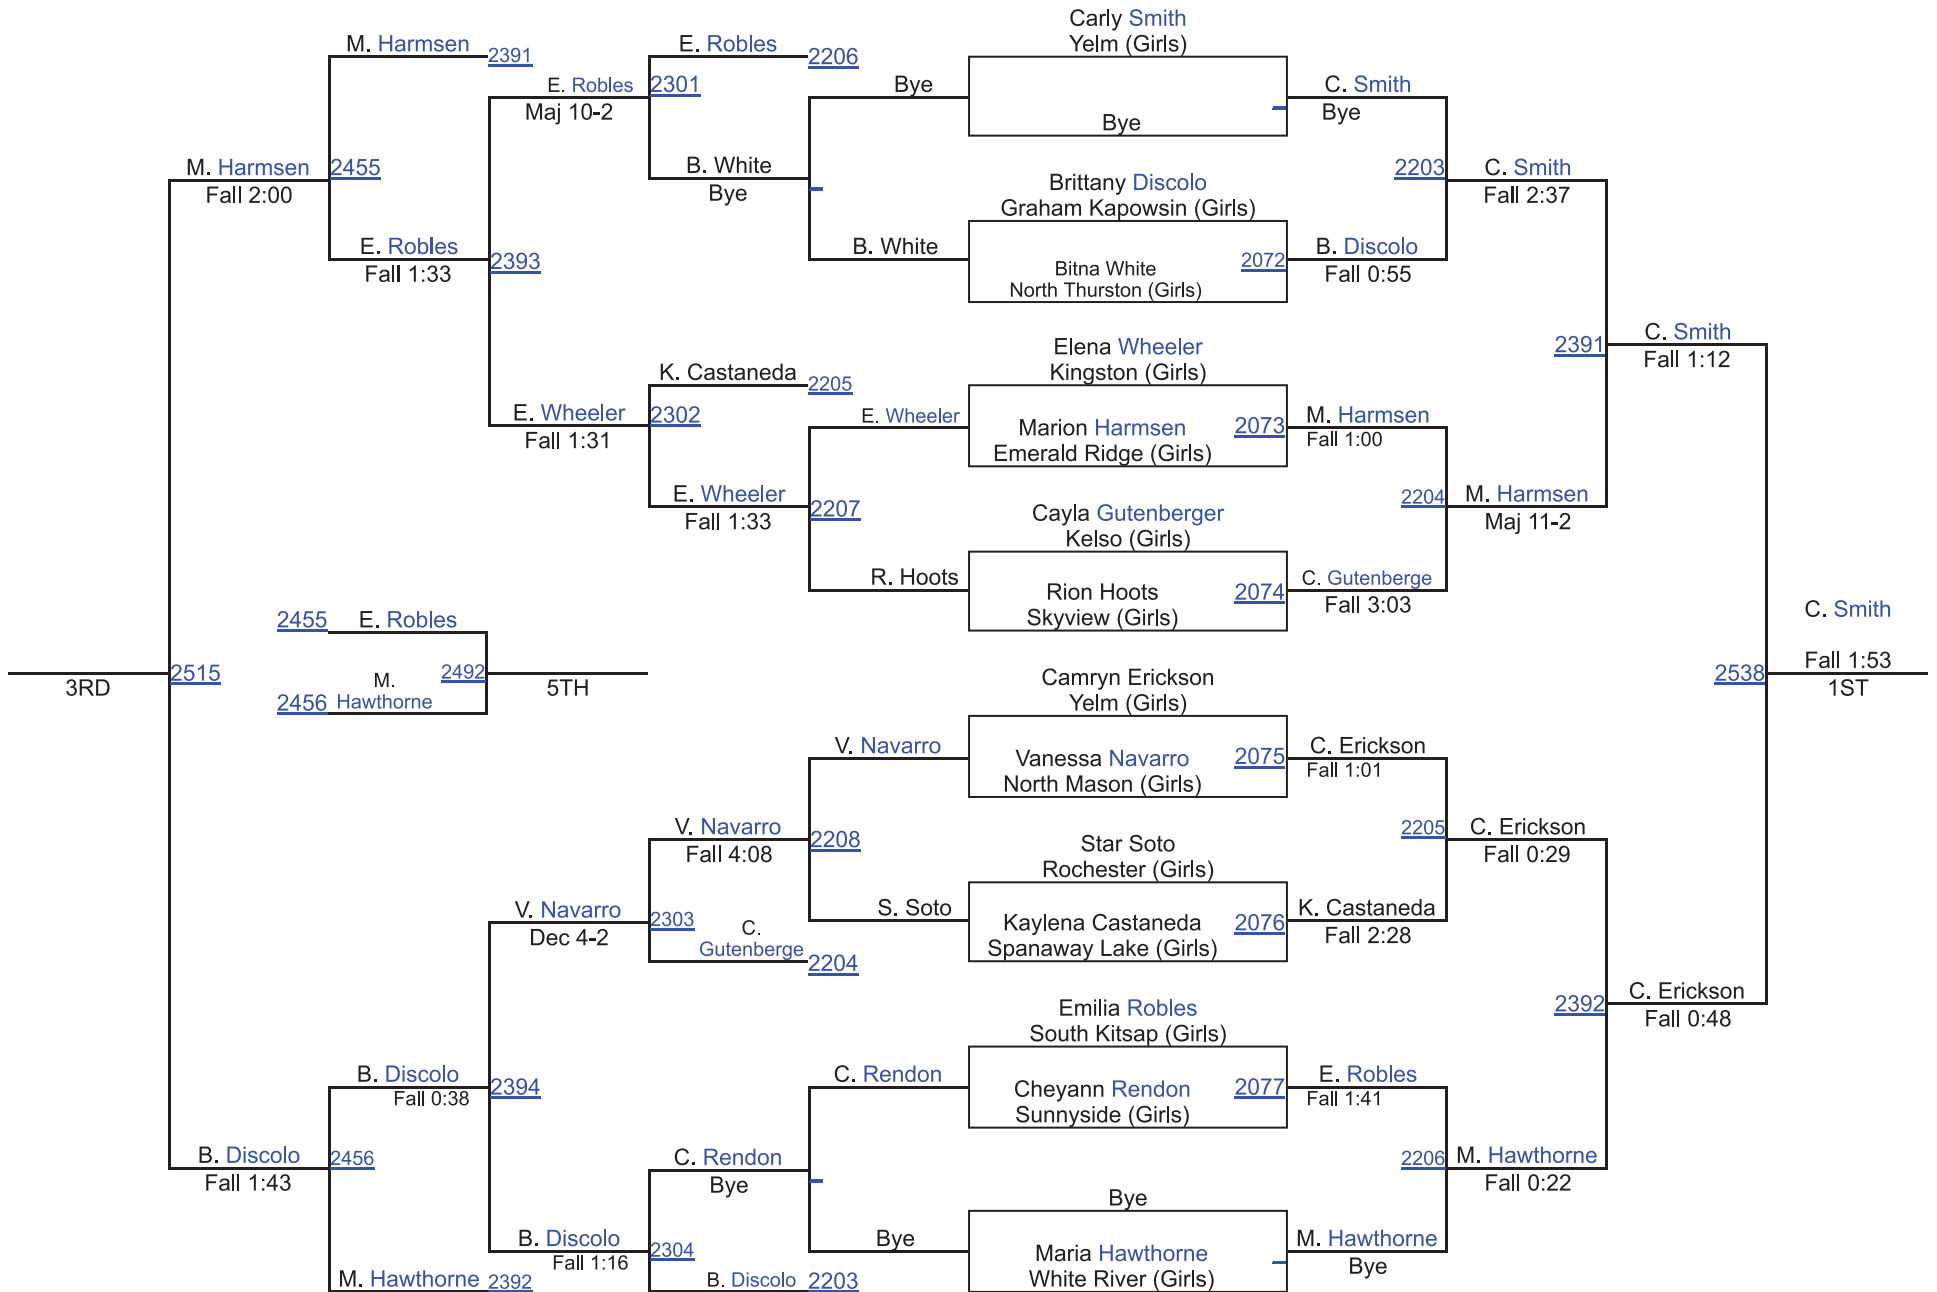

HammerHead 2019

Female 145