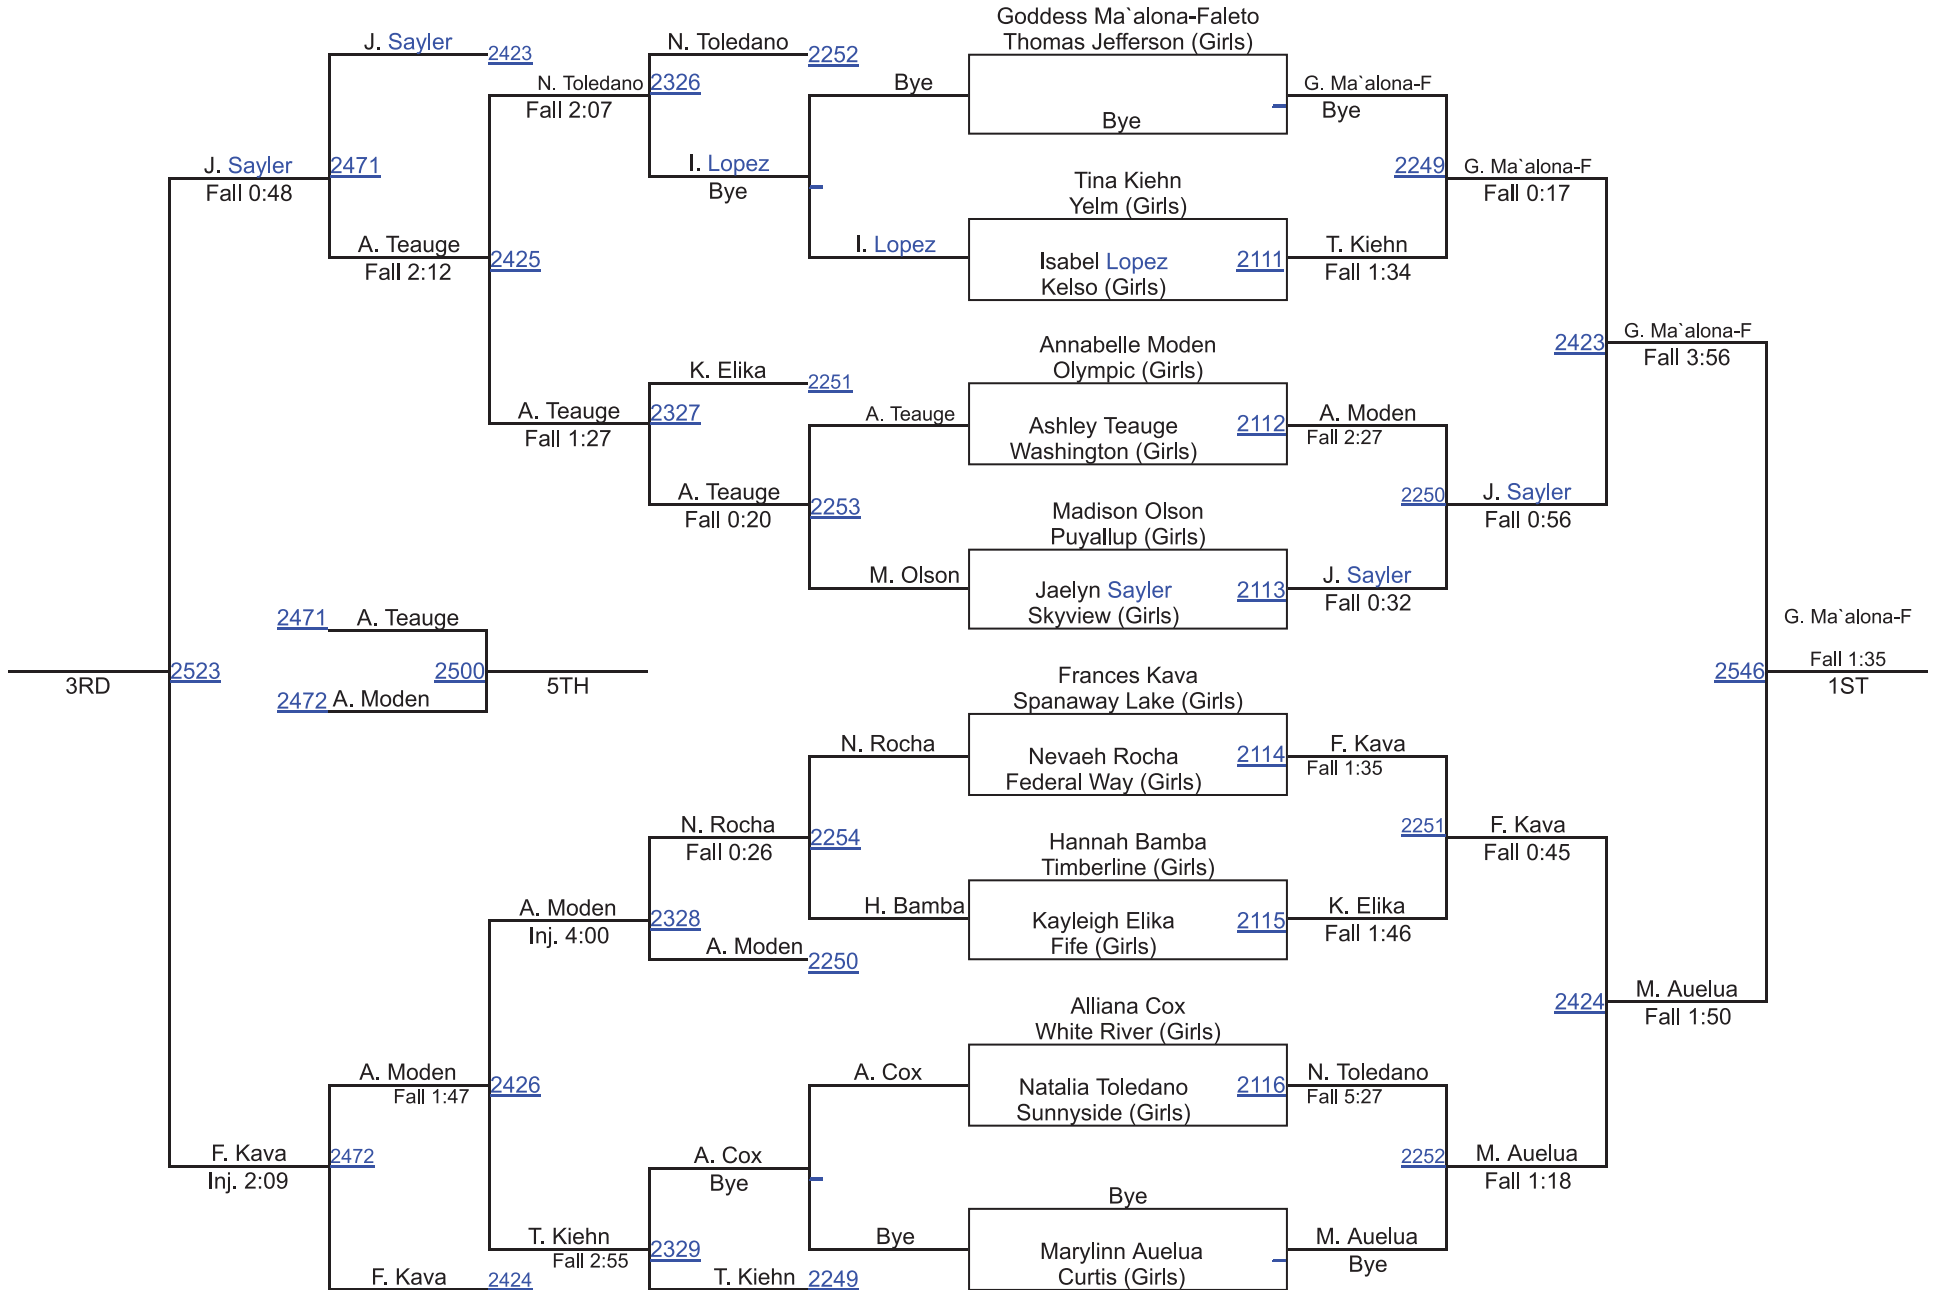

HammerHead 2019

Female 235