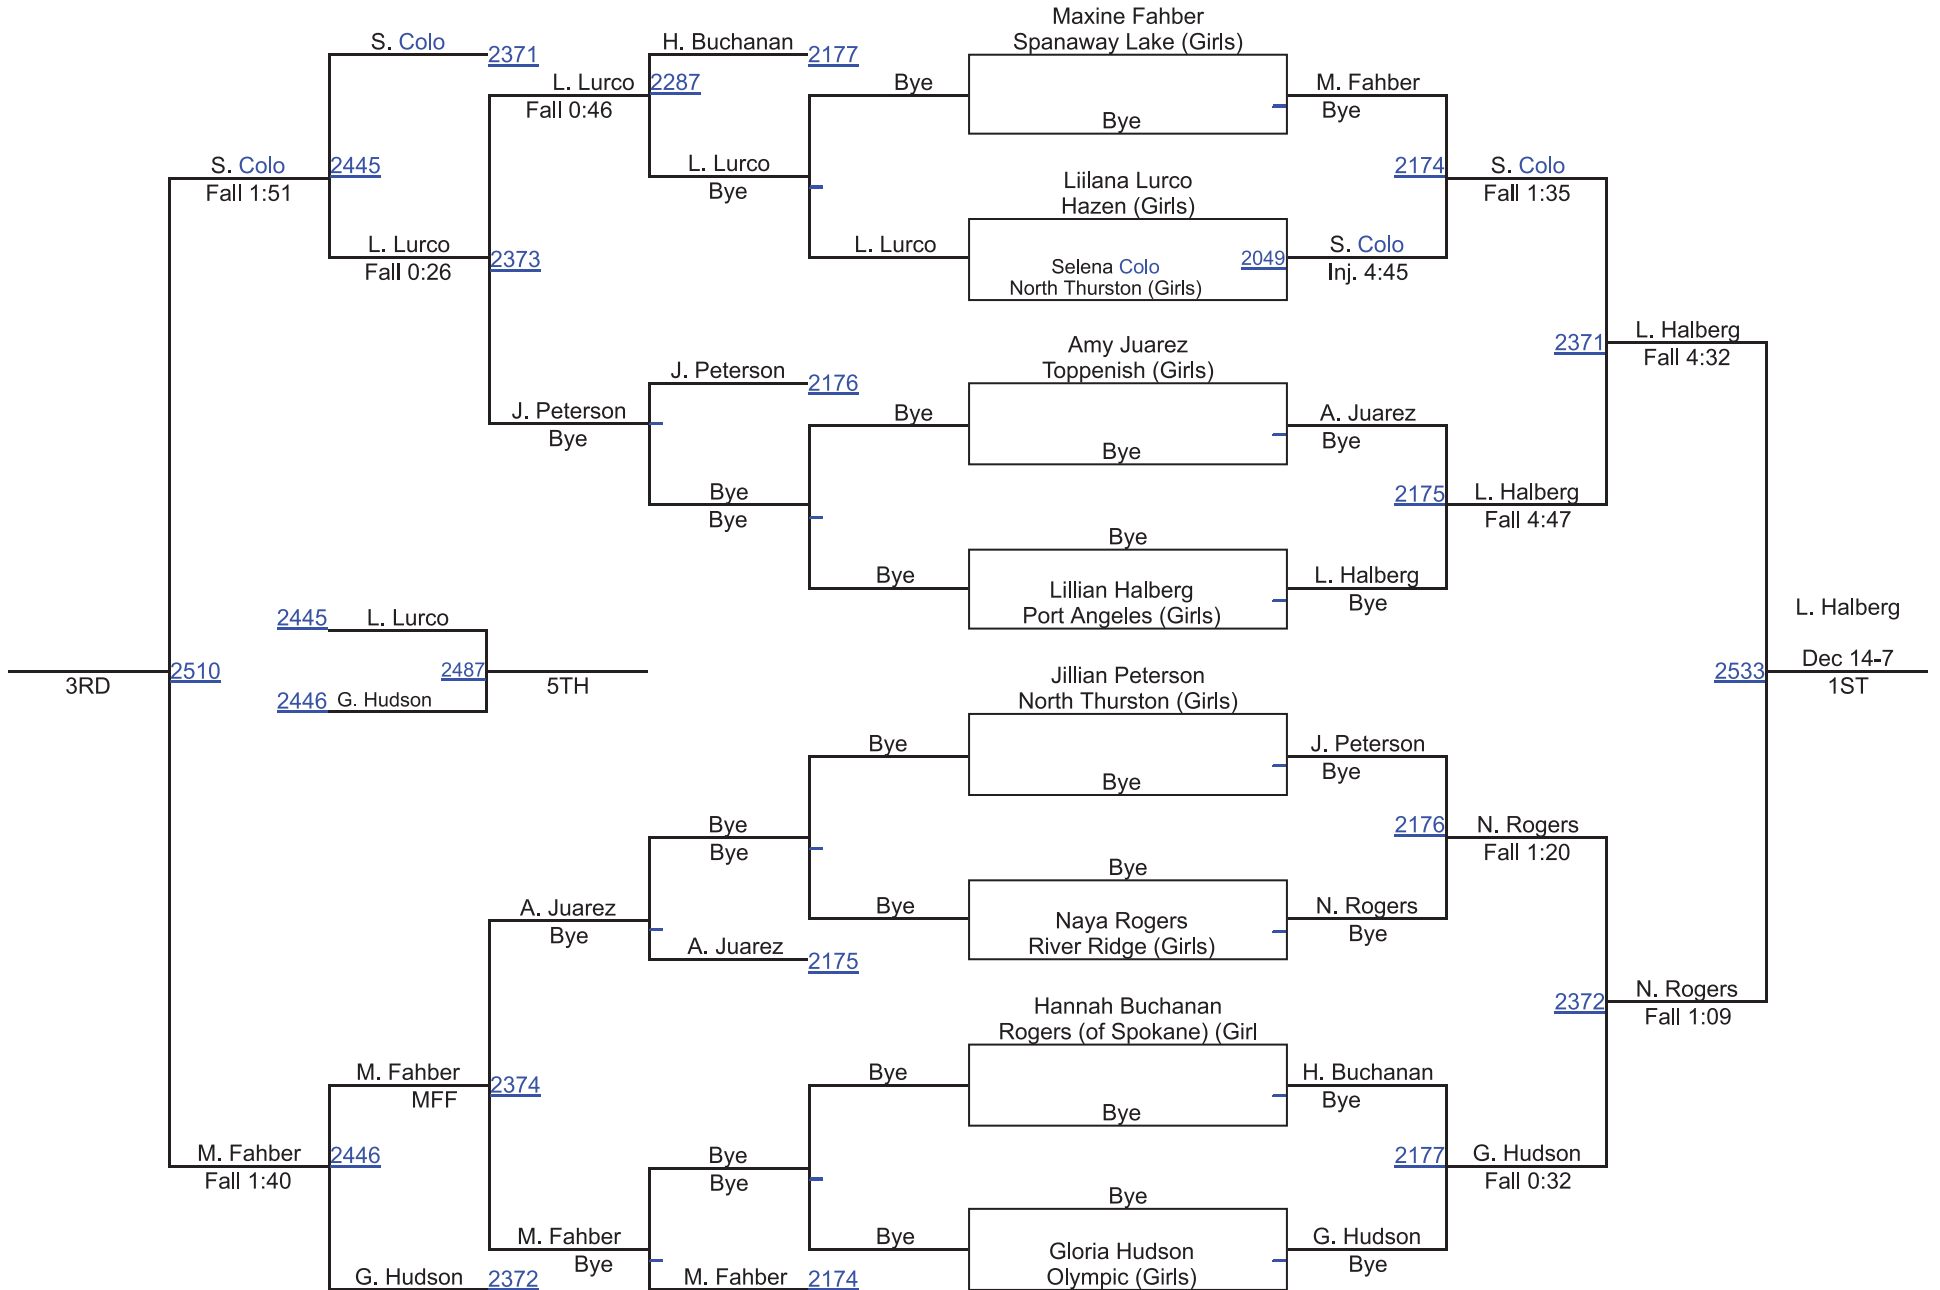

Female 125

HammerHead 2019

Female 125B

HammerHead 2019

Female 130

HammerHead 2019

Female 130B

HammerHead 2019