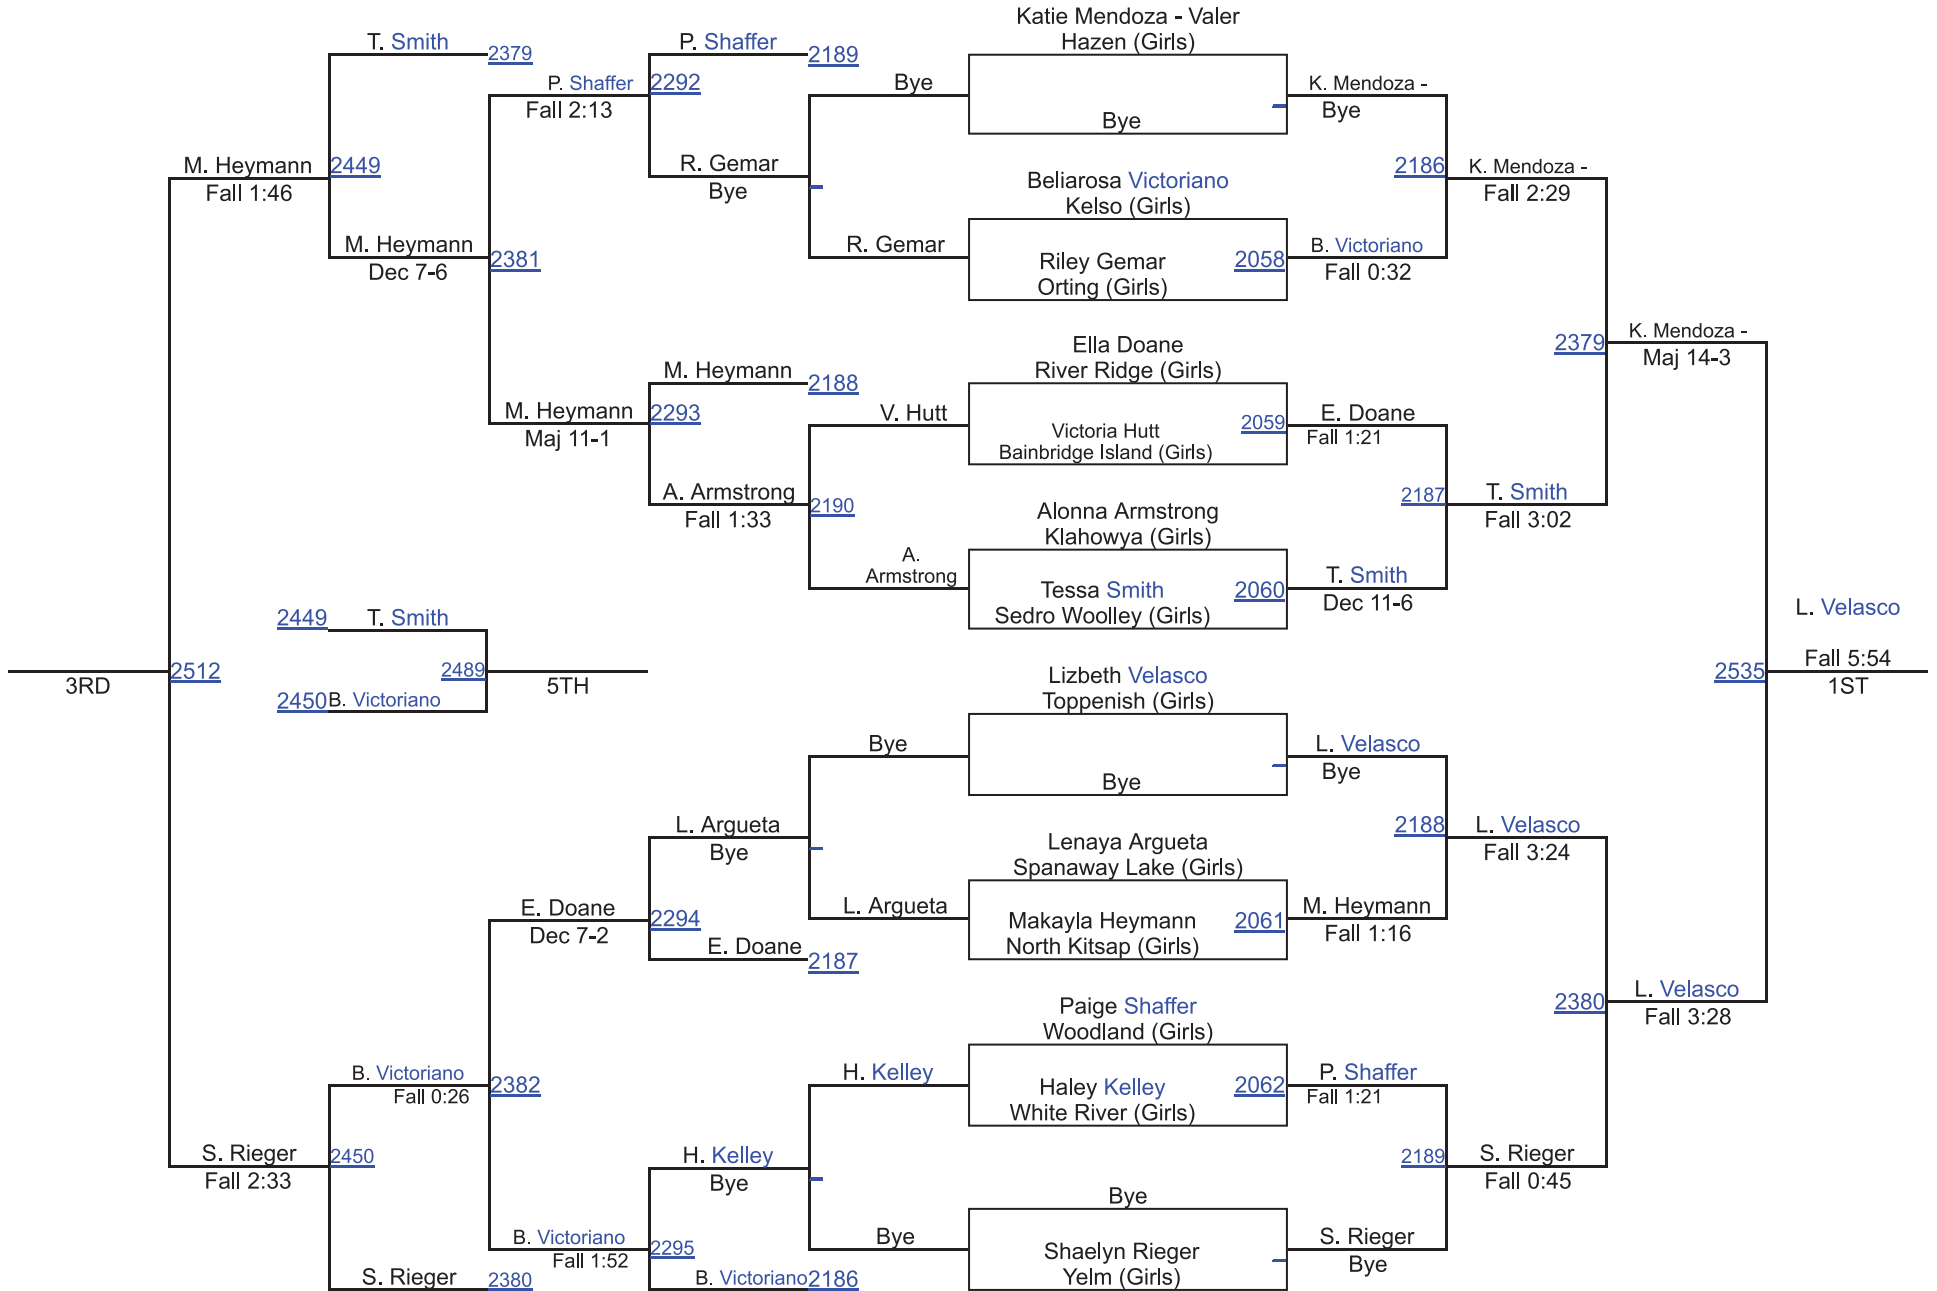

HammerHead 2019

Female 135B