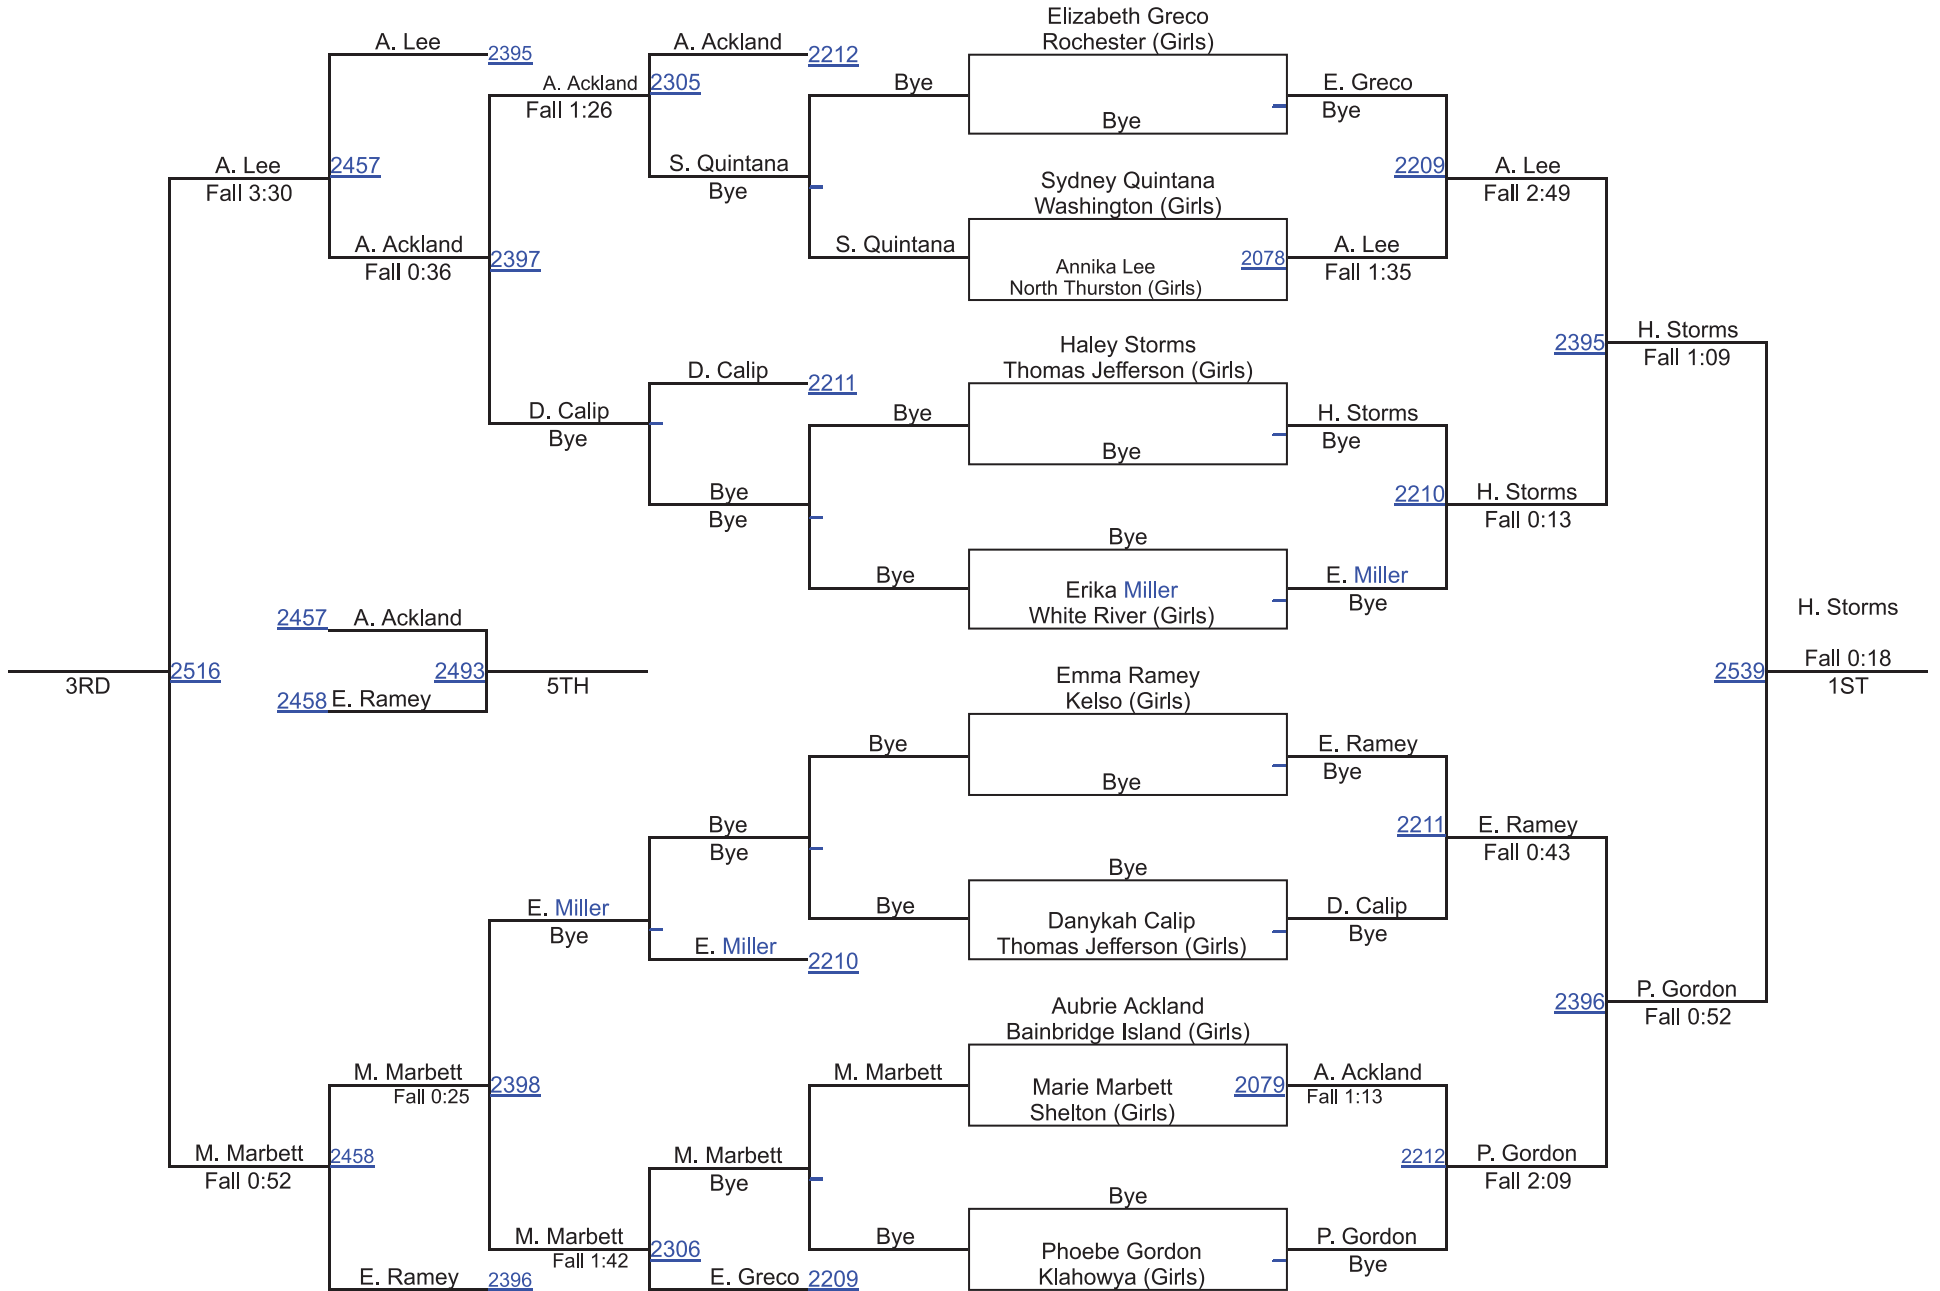

HammerHead 2019

Female 145B