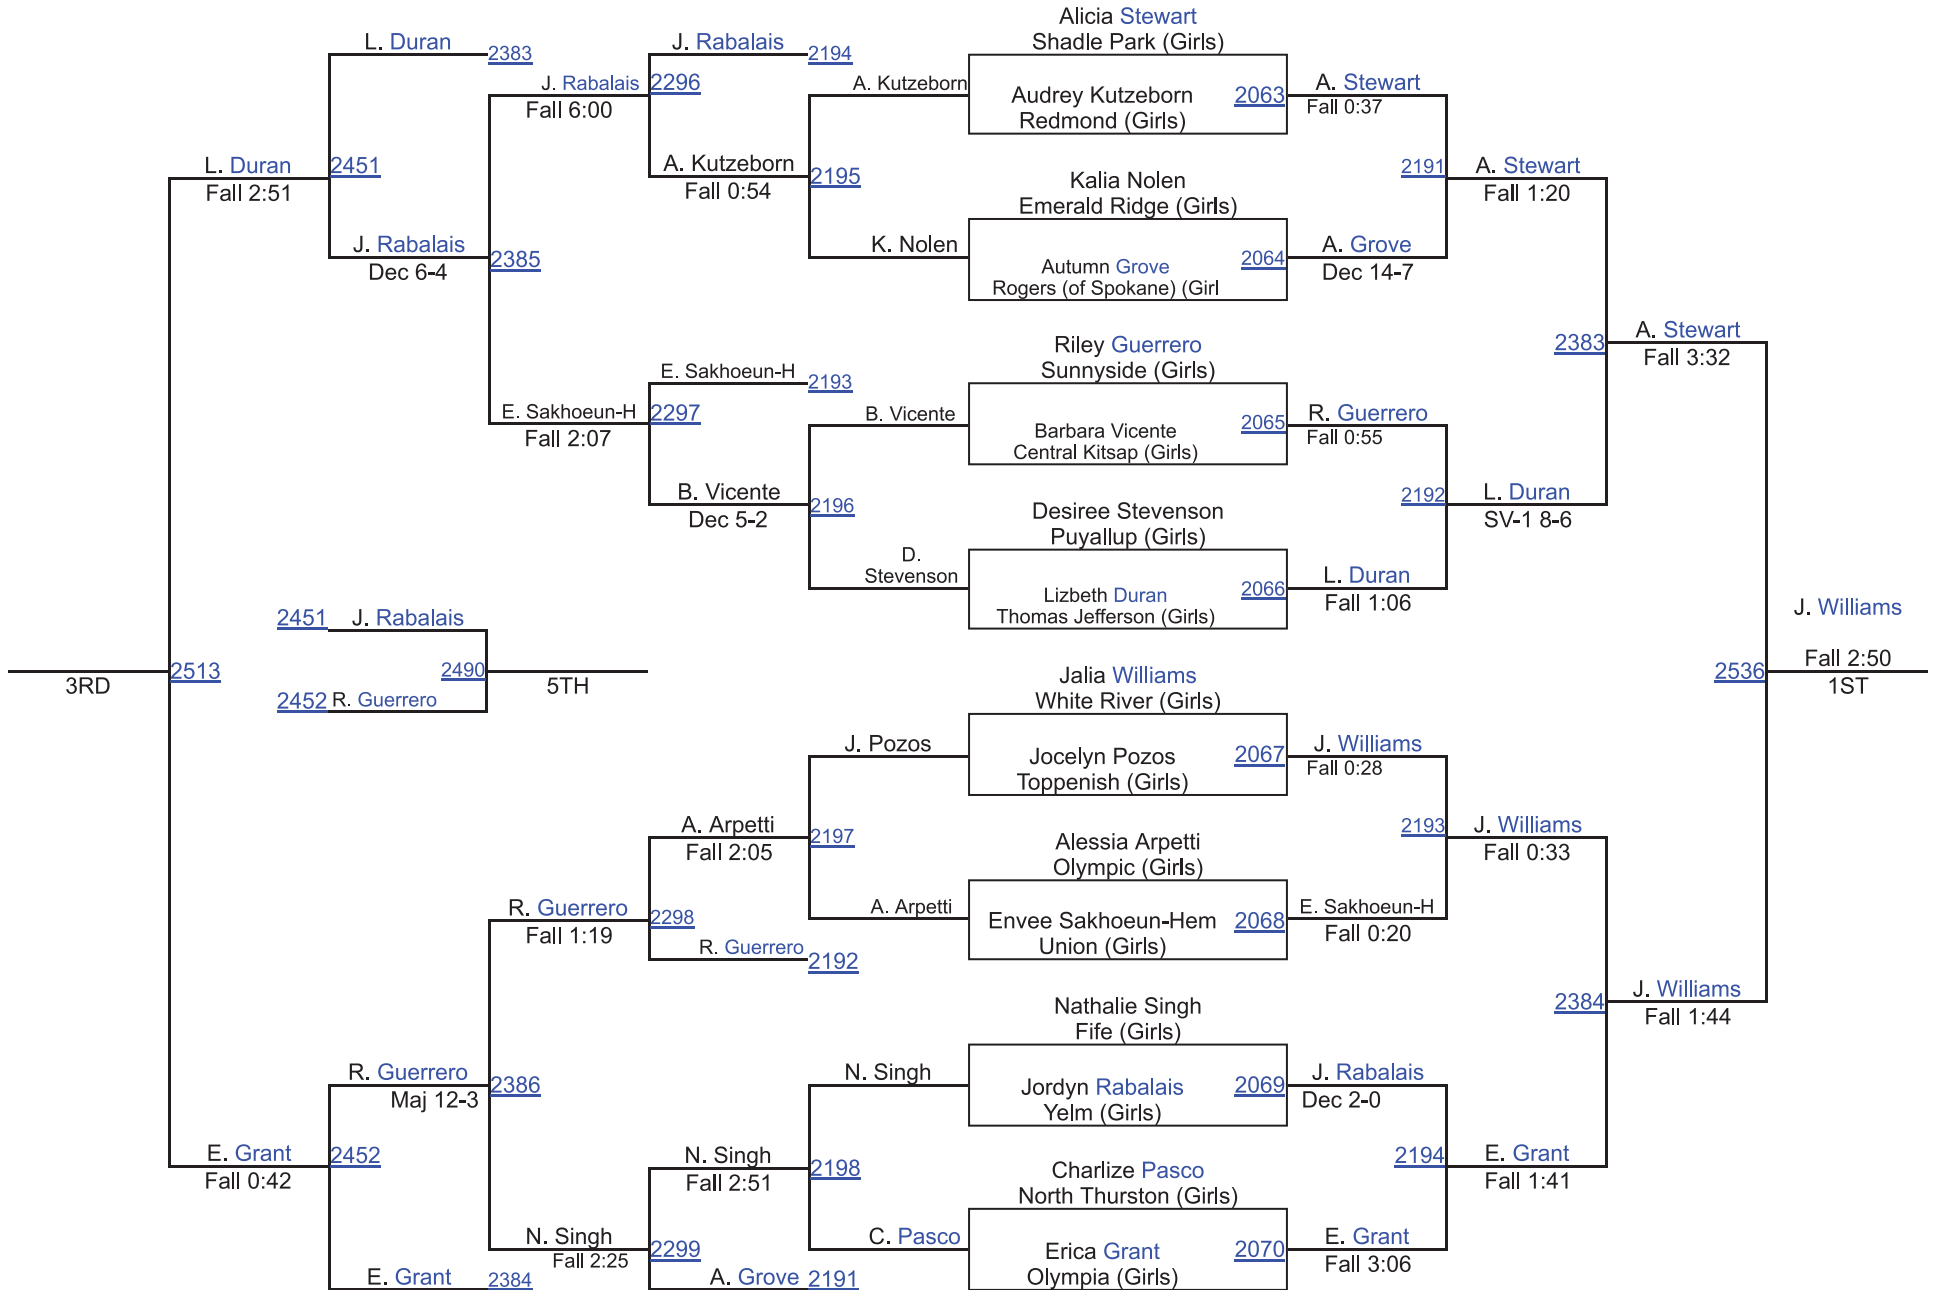

Female 135

HammerHead 2019

Female 135B

HammerHead 2019

Female 140

HammerHead 2019

Female 140B

HammerHead 2019