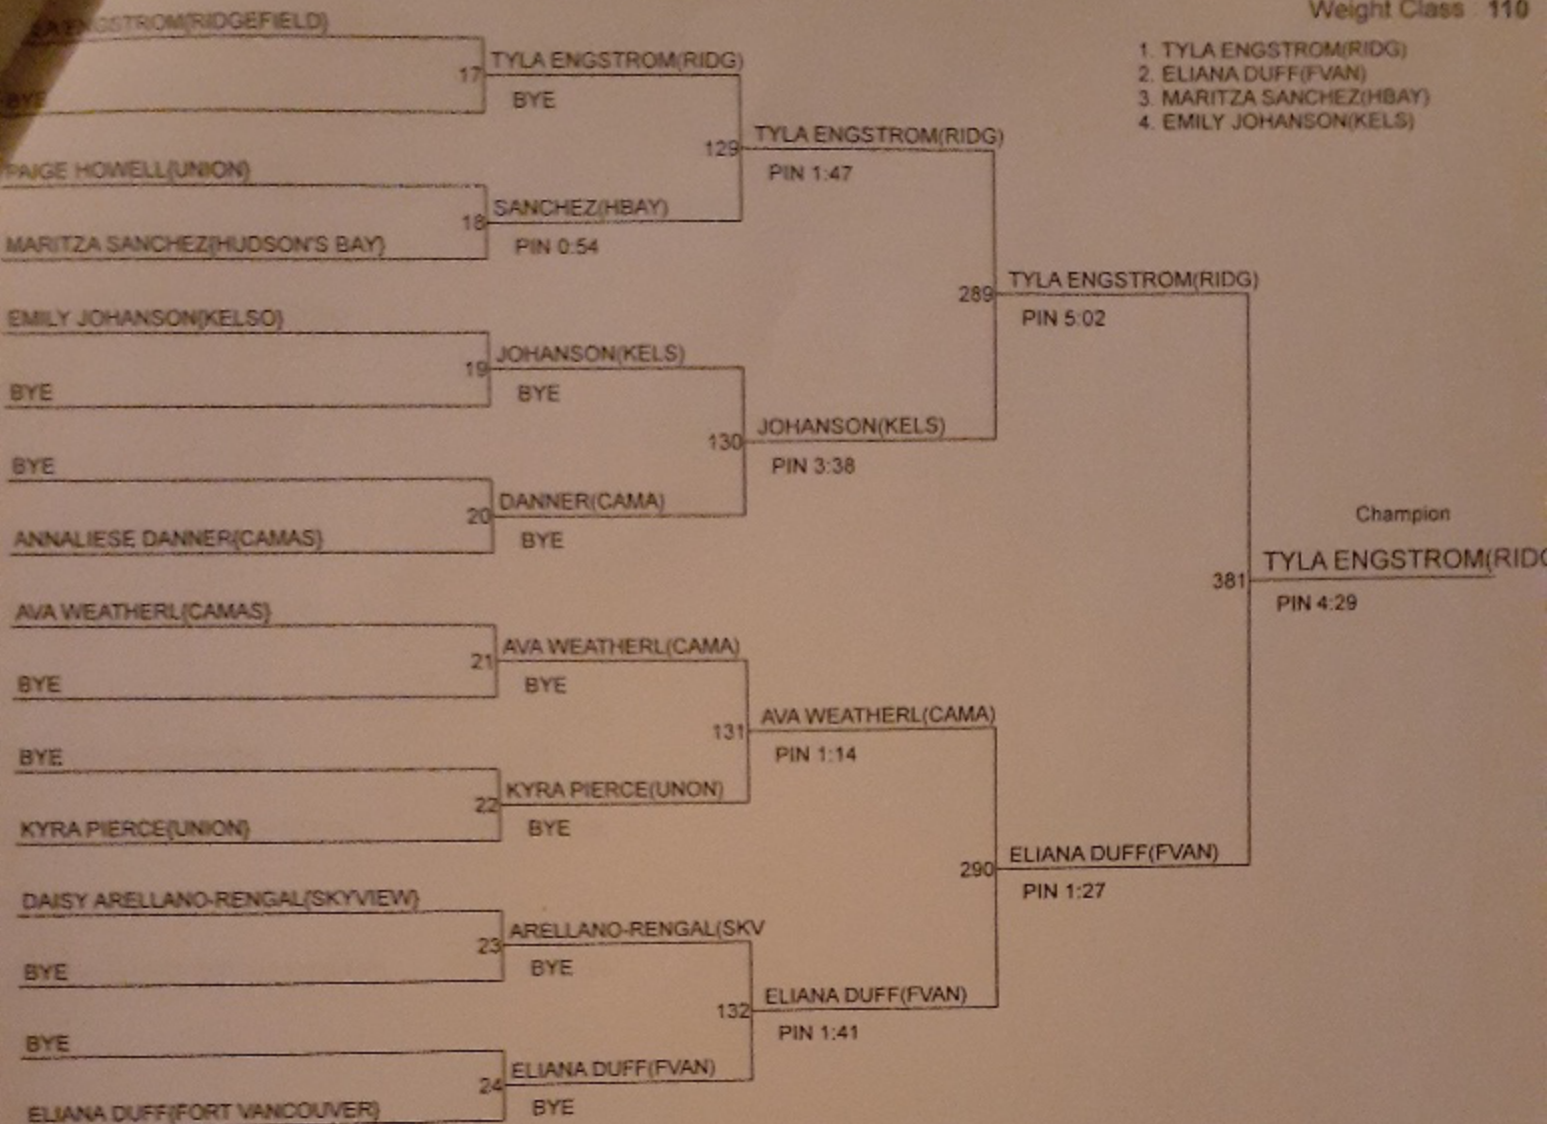

2020 Region 3 South Girls Tournament

Team	Weights													
	100	105	110	115	120	125	130	135	140	145	155	170	190	235
BGRD	0	0	0	0	0	0	0	0	0	0	0	0	0	0
CAMA	8	8	6	4	0	0	0	0	0	0	7	0	30	0
CRIV	4	0	0	0	0	0	0	0	0	0	0	0	0	0
CSAL	0	0	0	0	0	0	0	0	10	0	0	0	0	0
EGVN	0	0	0	0	0	0	0	0	0	0	4	0	0	13
FVAN	0	0	20	0	0	0	0	0	0	0	0	0	0	0
HERI	0	0	0	7	0	0	0	4	0	0	0	0	0	0
HOCK	0	0	0	0	0	0	0	0	0	0	0	0	0	0
HBAY	0	0	20	6	2	0	0	39	0	16	0	0	0	0
KELS	26	16	11	18	11	11	16	9	29	13	17	0	0	0
MTVW	0	4	0	0	0	10	0	0	0	0	0	12	0	16
PRAR	0	0	0	4	0	20	0	0	16	0	0	16	0	13
LONG	0	0	0	0	4	9	0	6	3	0	0	16	0	13
RIDG	0	22	26	0	0	0	0	0	0	0	0	10	0	0
SKVW	0	0	3	28	0	0	0	0	7	18	31	0	0	22
STEV	9	0	0	20	0	0	13	0	0	0	0	0	0	0
UNON	0	0	3	7	26	26	0	19	26	0	26	0	0	0
WSGL	36	0	0	15	38	18	19	20	15	20	0	0	20	6
WDLD	0	0	0	0	0	0	18	0	0	0	0	0	0	0

2020 Region 3 South Girls Tournament

Weight Class : 100

1. PRESLEY LINDEMAN(KELS)
2. NATALIE LOGAN(WSGL)
3. JADEN LEONARD(WSGL)
4. KYRA VIGIL(STEV)

2020 Region 3 South Girls Tournament

Weight Class : 11

1. URUWA ABE(RIDG)
2. ELLE FREUND(KELS)
3. SHELBY LAM(CAMA)
4. KENDAL SCHULTE(MTVW)

2020 Region 3 South Girls Tournament

Weight Class 110

1. TYLA ENGSTROM(RIDG)
2. ELIANA DUFF(FVAN)
3. MARITZA SANCHEZ(HBAY)
4. EMILY JOHANSON(KELS)

2020 Region 3 South Girls Tournament

Weight Class - 115

1. MADELINE PRICHARD(SKWW)
2. MELANIE HUMBERT(STEV)
3. MAYCI BLOOMFELDT(KELS)
4. VIOLET HANCOCK(WSGL)

2020 Region 3 South Girls Tournament

Weight Class

1. ALEJANDRA AYERS(UNON)
2. ALEKSI DONAHUE(WISGL)
3. LILLIAN MUCHA(WISGL)
4. MIA ROBERTS(KELS)

2020 Region 3 South Girls Tournament

Weight Class :

1. RILEY AAMOLD(UNON)
2. KENNEDY WILCOX(PRAR)
3. MELINA AGUILAR(WSGL)
4. BELIAROSA VICTORIANO(KELS)