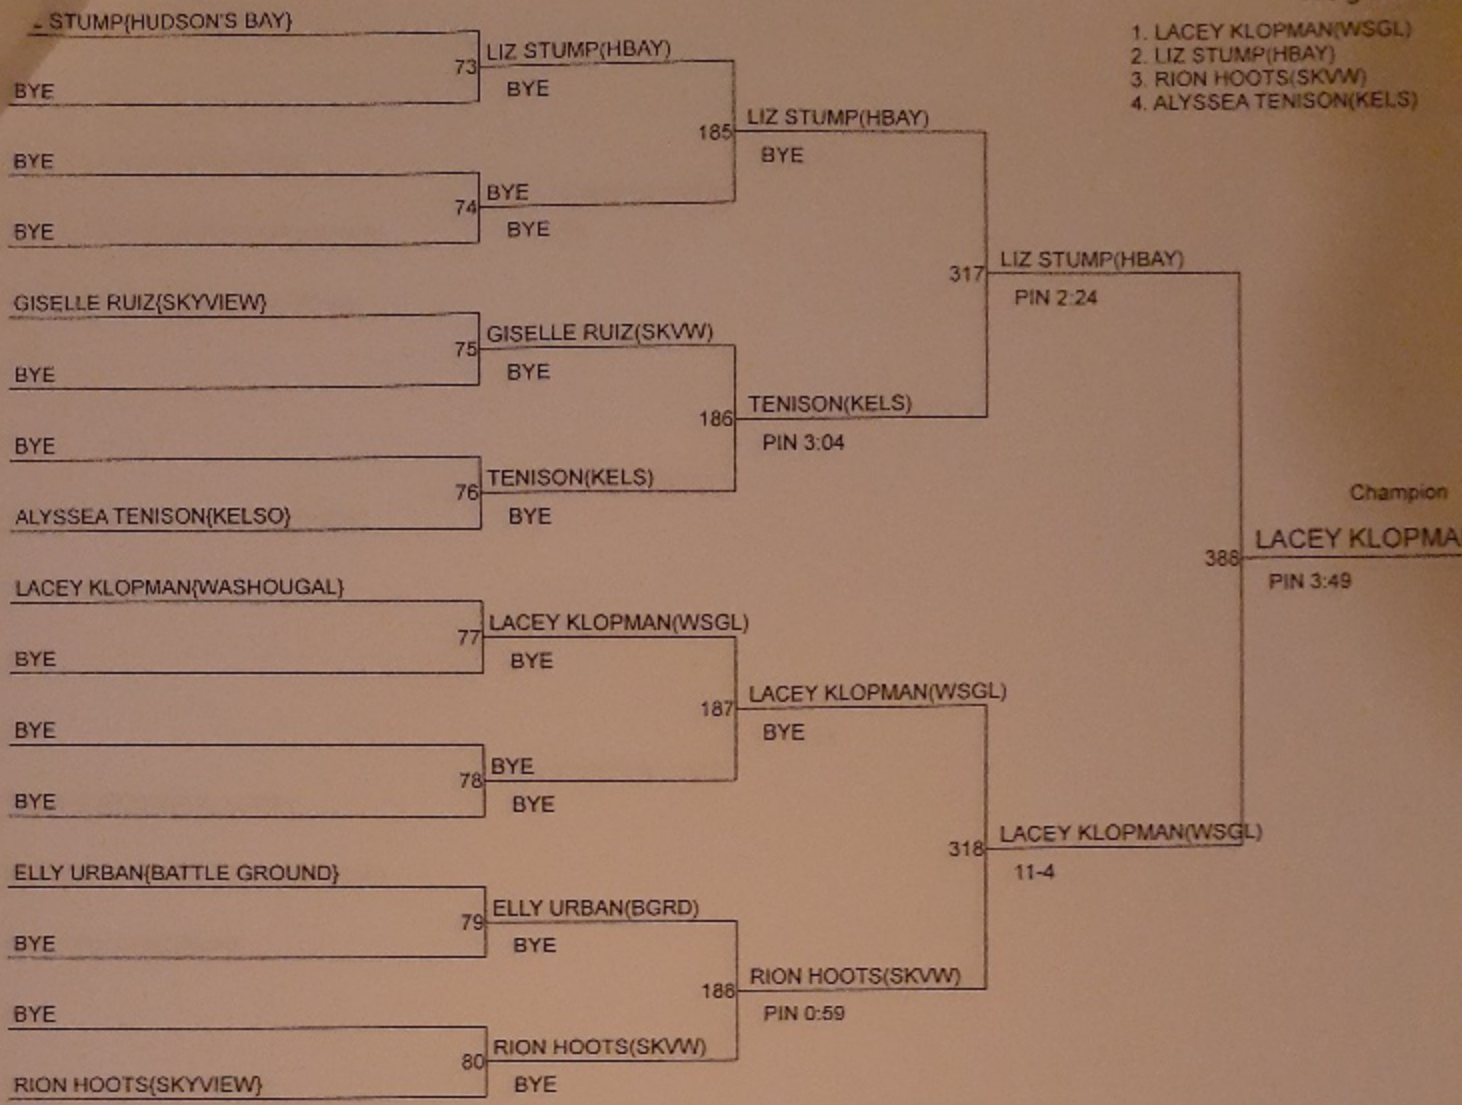

2020 Region 3 South Girls Tournament

Weight Class

1. ALEJANDRA AYERS(UNON)
2. ALEKSI DONAHUE(WISGL)
3. LILLIAN MUCHA(WISGL)
4. MIA ROBERTS(KELS)

2020 Region 3 South Girls Tournament

Weight Class :

1. RILEY AAMOLD(UNON)
2. KENNEDY WILCOX(PRAR)
3. MELINA AGUILAR(WSGL)
4. BELIAROSA VICTORIANO(KELS)

2020 Region 3 South Girls Tournament

Weight Class

- 1 JOSELYN ORTIZ(WSQL)
- 2 KYLA SHODDY(KELS)
- 3 PAIGE SHAFFER(WDLD)
- 4 ALISSA HUMBERT(STEV)

2020 Region 3 South Girls Tournament

Weight Class : 135

1. ALLISON BLAINE(HBAY)
2. ASHLEY GARRISON(WSGL)
3. HANNAH LEW(UNON)
4. MADISON McMILLAN(HBAY)

2020 Region 3 South Girls Tournament

Weight Class : 140

1. ENVEE SAKHOEUN-HEM(UNON)
2. ALEXIA JIMENEZ(KELS)
3. YANA PASKAR(PRAR)
4. DANIELLA JENSEN(WSGL)

2020 Region 3 South Girls Tournament

Weight Class : 155

1. NEVAEH CASSIDY(UNION)
2. JORDAN MANN(SKWW)
3. TARA LIEBE(KELS)
4. NATALIA JUAREZ-TREJO(SKWW)

2020 Region 3 South Girls Tournament

Weight Class : 170

1. KATELYN CERA(MTVW)
2. ZAHNIKA OLSEN(LONG)
3. LEIGHANN LINGE(PRAR)
4. KINORA HAYES(RIDG)