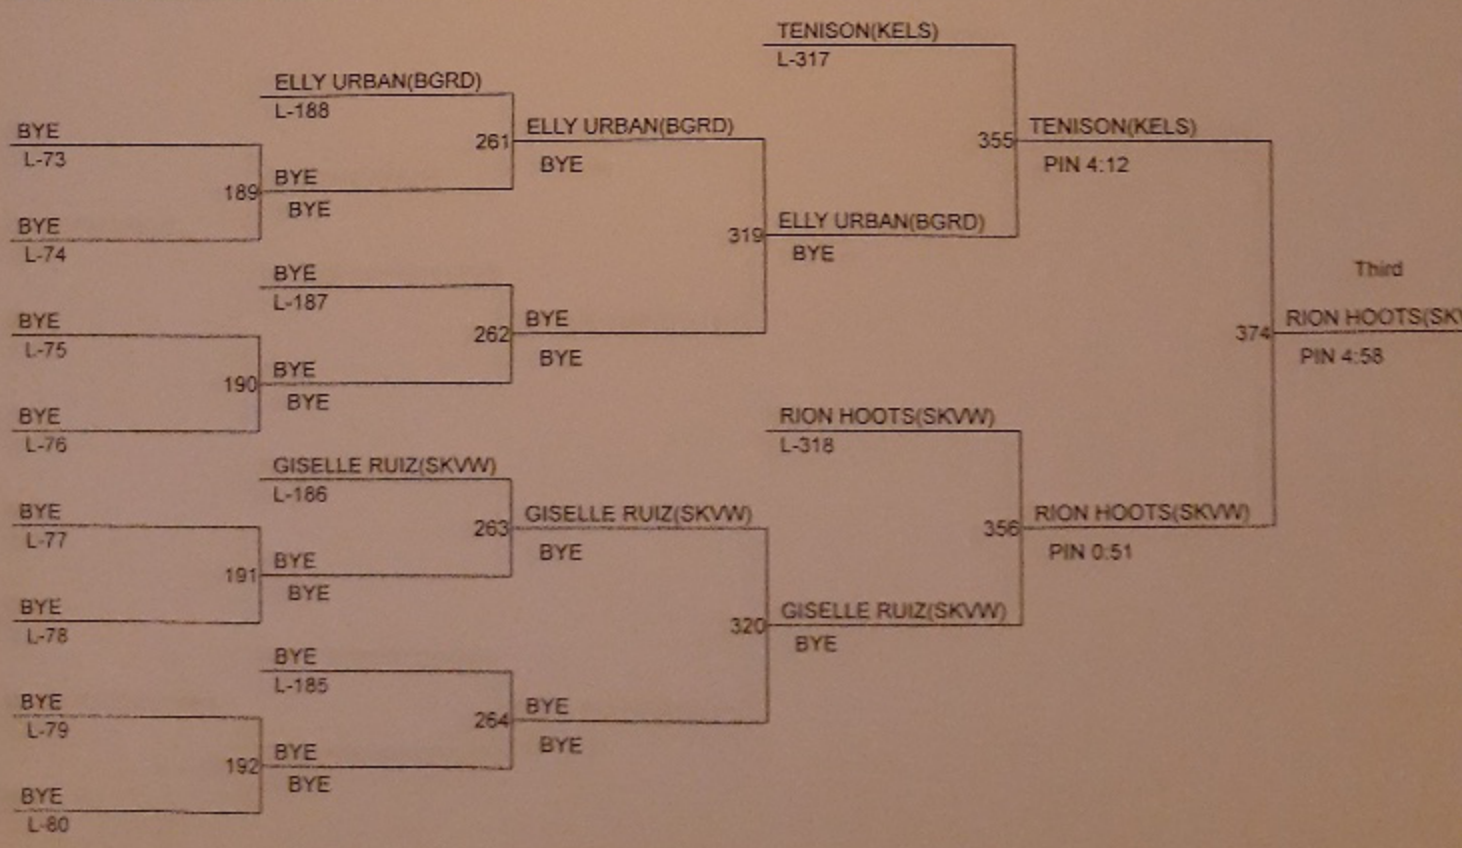

2020 Region 3 South Girls Tournament

Weight Class

1. ALEJANDRA AYERS(UNON)
2. ALEKSI DONAHUE(WISGL)
3. LILLIAN MUCHA(WISGL)
4. MIA ROBERTS(KELS)

2020 Region 3 South Girls Tournament

Weight Class :

1. RILEY AAMOLD(UNON)
2. KENNEDY WILCOX(PRAR)
3. MELINA AGUILAR(WSGL)
4. BELIAROSA VICTORIANO(KELS)

2020 Region 3 South Girls Tournament

Weight Class

- 1 JOSELYN ORTIZ(WSQL)
- 2 KYLA SHODDY(KELS)
- 3 PAIGE SHAFFER(WDLD)
- 4 ALISSA HUMBERT(STEV)

2020 Region 3 South Girls Tournament

Weight Class : 135

1. ALLISON BLAINE(HBAY)
2. ASHLEY GARRISON(WSGL)
3. HANNAH LEW(UNON)
4. MADISON McMILLAN(HBAY)

2020 Region 3 South Girls Tournament

Weight Class : 140

1. ENVEE SAKHOEUN-HEM(UNON)
2. ALEXIA JIMENEZ(KELS)
3. YANA PASKAR(PRAR)
4. DANIELLA JENSEN(WSGL)

2020 Region 3 South Girls Tournament

Weight Class : 155