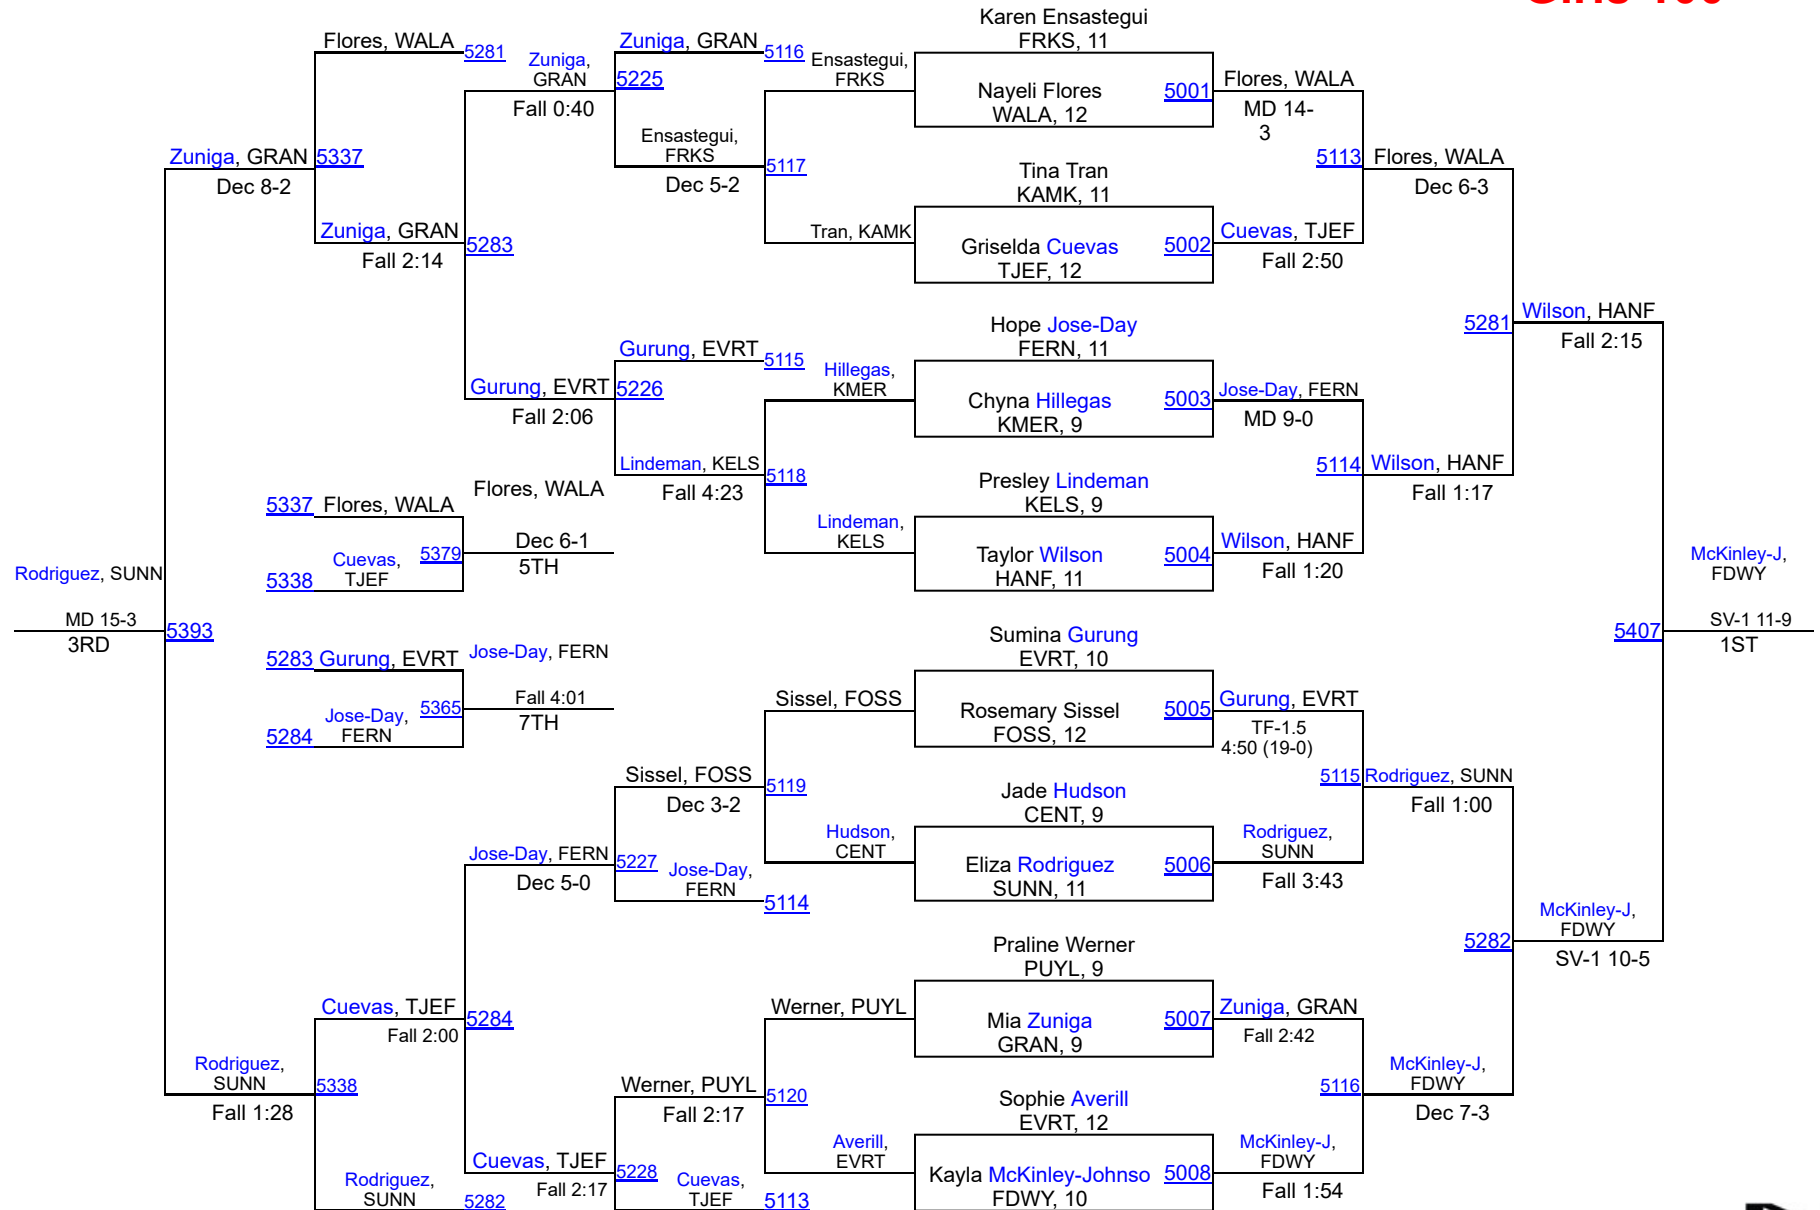

Mat Classic XXXII

Girls 100