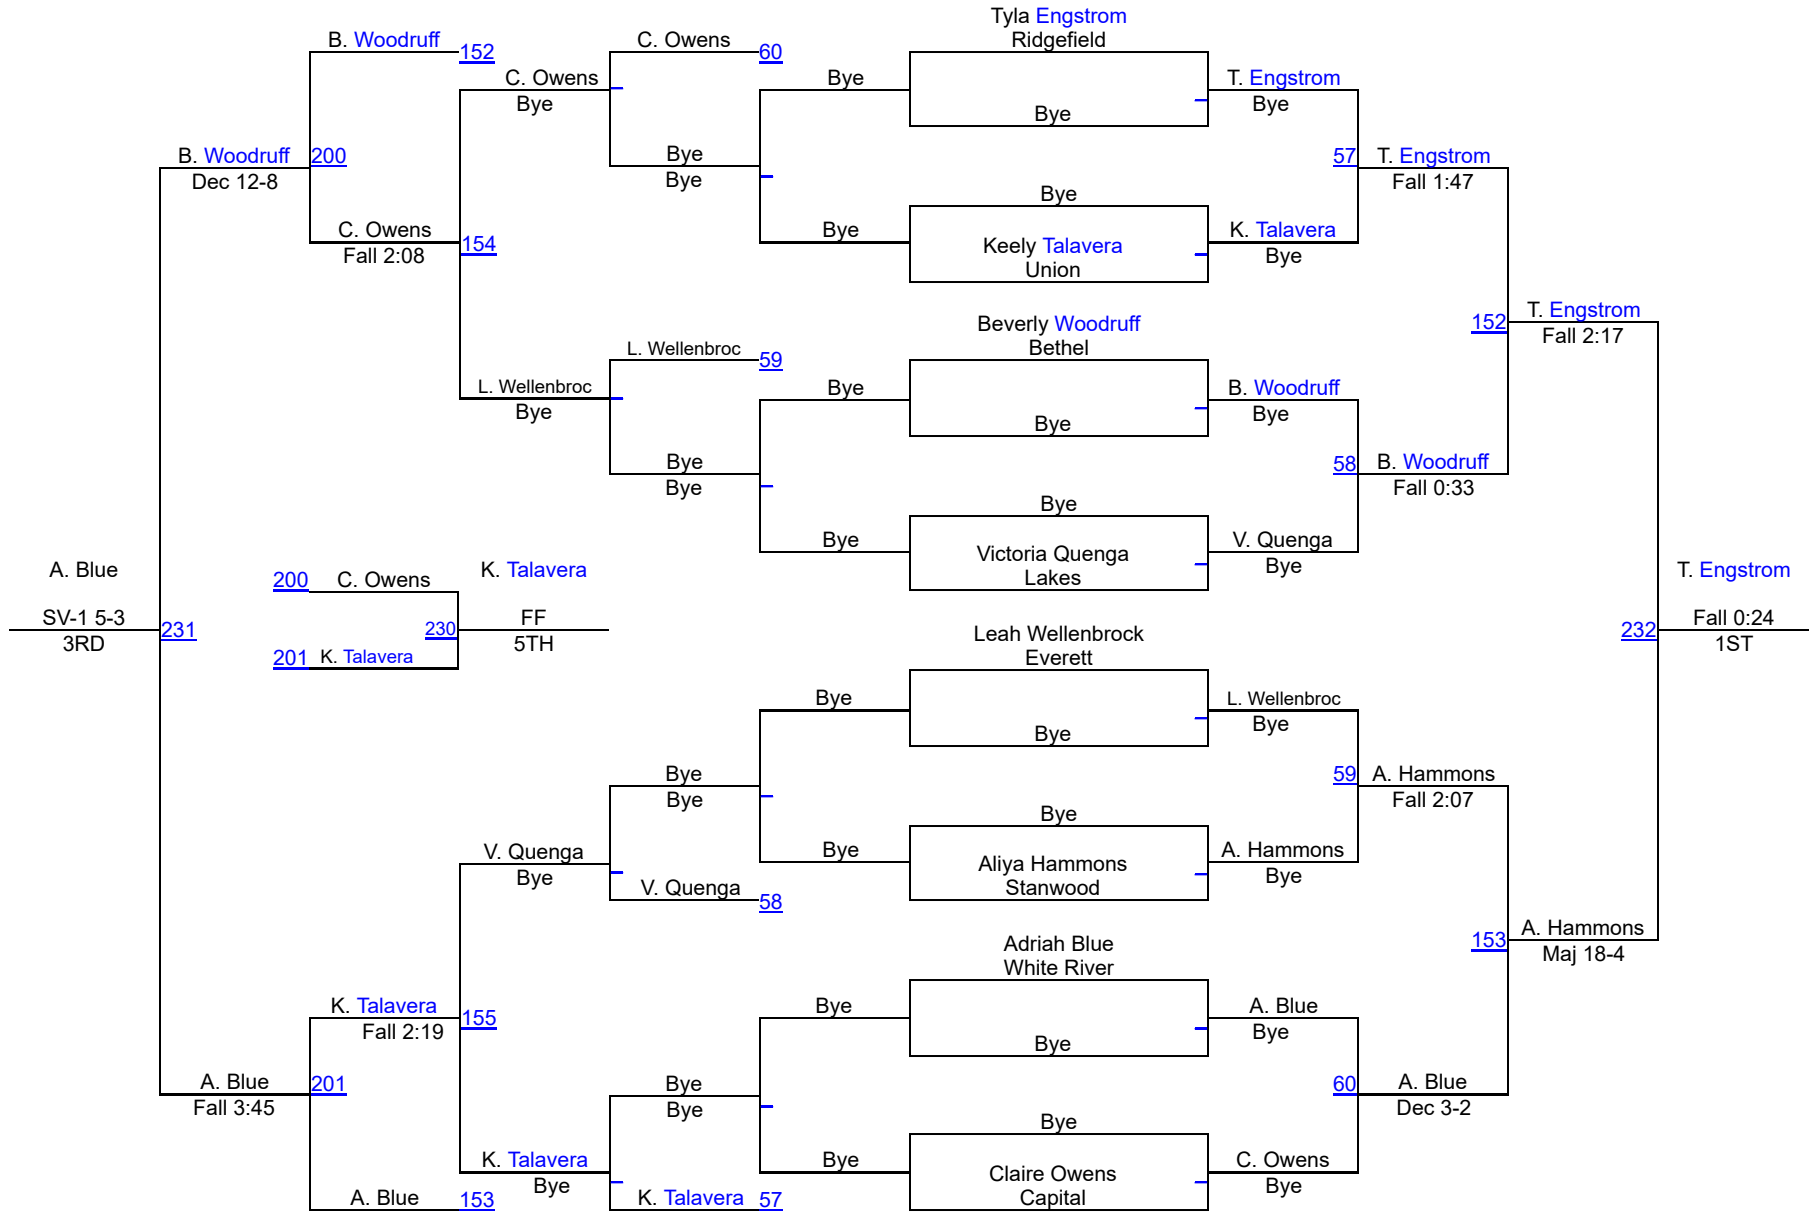

Yelm Girls - Jump on in

Varsity Bracket 100

Yelm Girls - Jump on in

Varsity Bracket 105

Yelm Girls - Jump on in

Varsity Bracket 110

Yelm Girls - Jump on in

Varsity Bracket 115