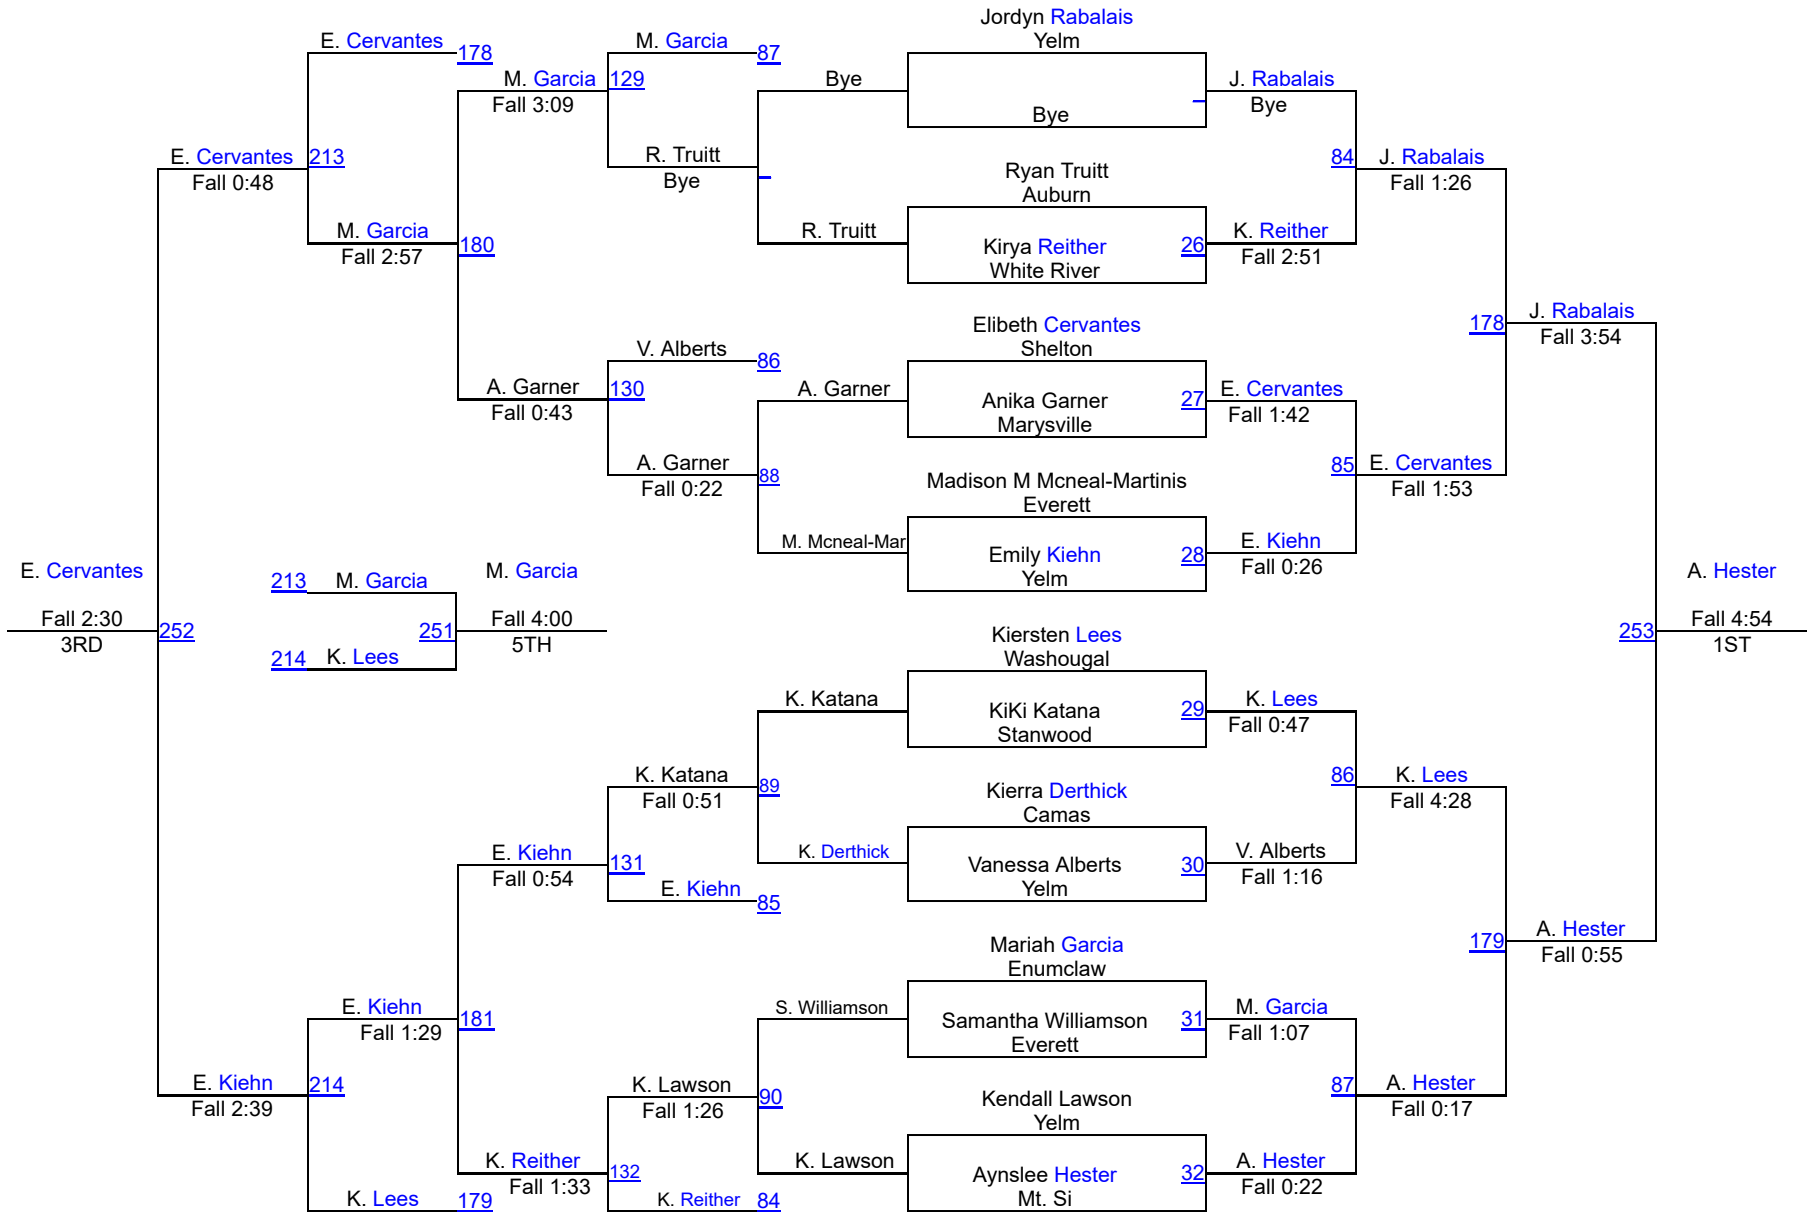

Yelm Girls - Jump on in

Varsity Bracket 120

Yelm Girls - Jump on in

Varsity Bracket 125

Yelm Girls - Jump on in

Varsity Bracket 140

Yelm Girls - Jump on in

Varsity Bracket 155