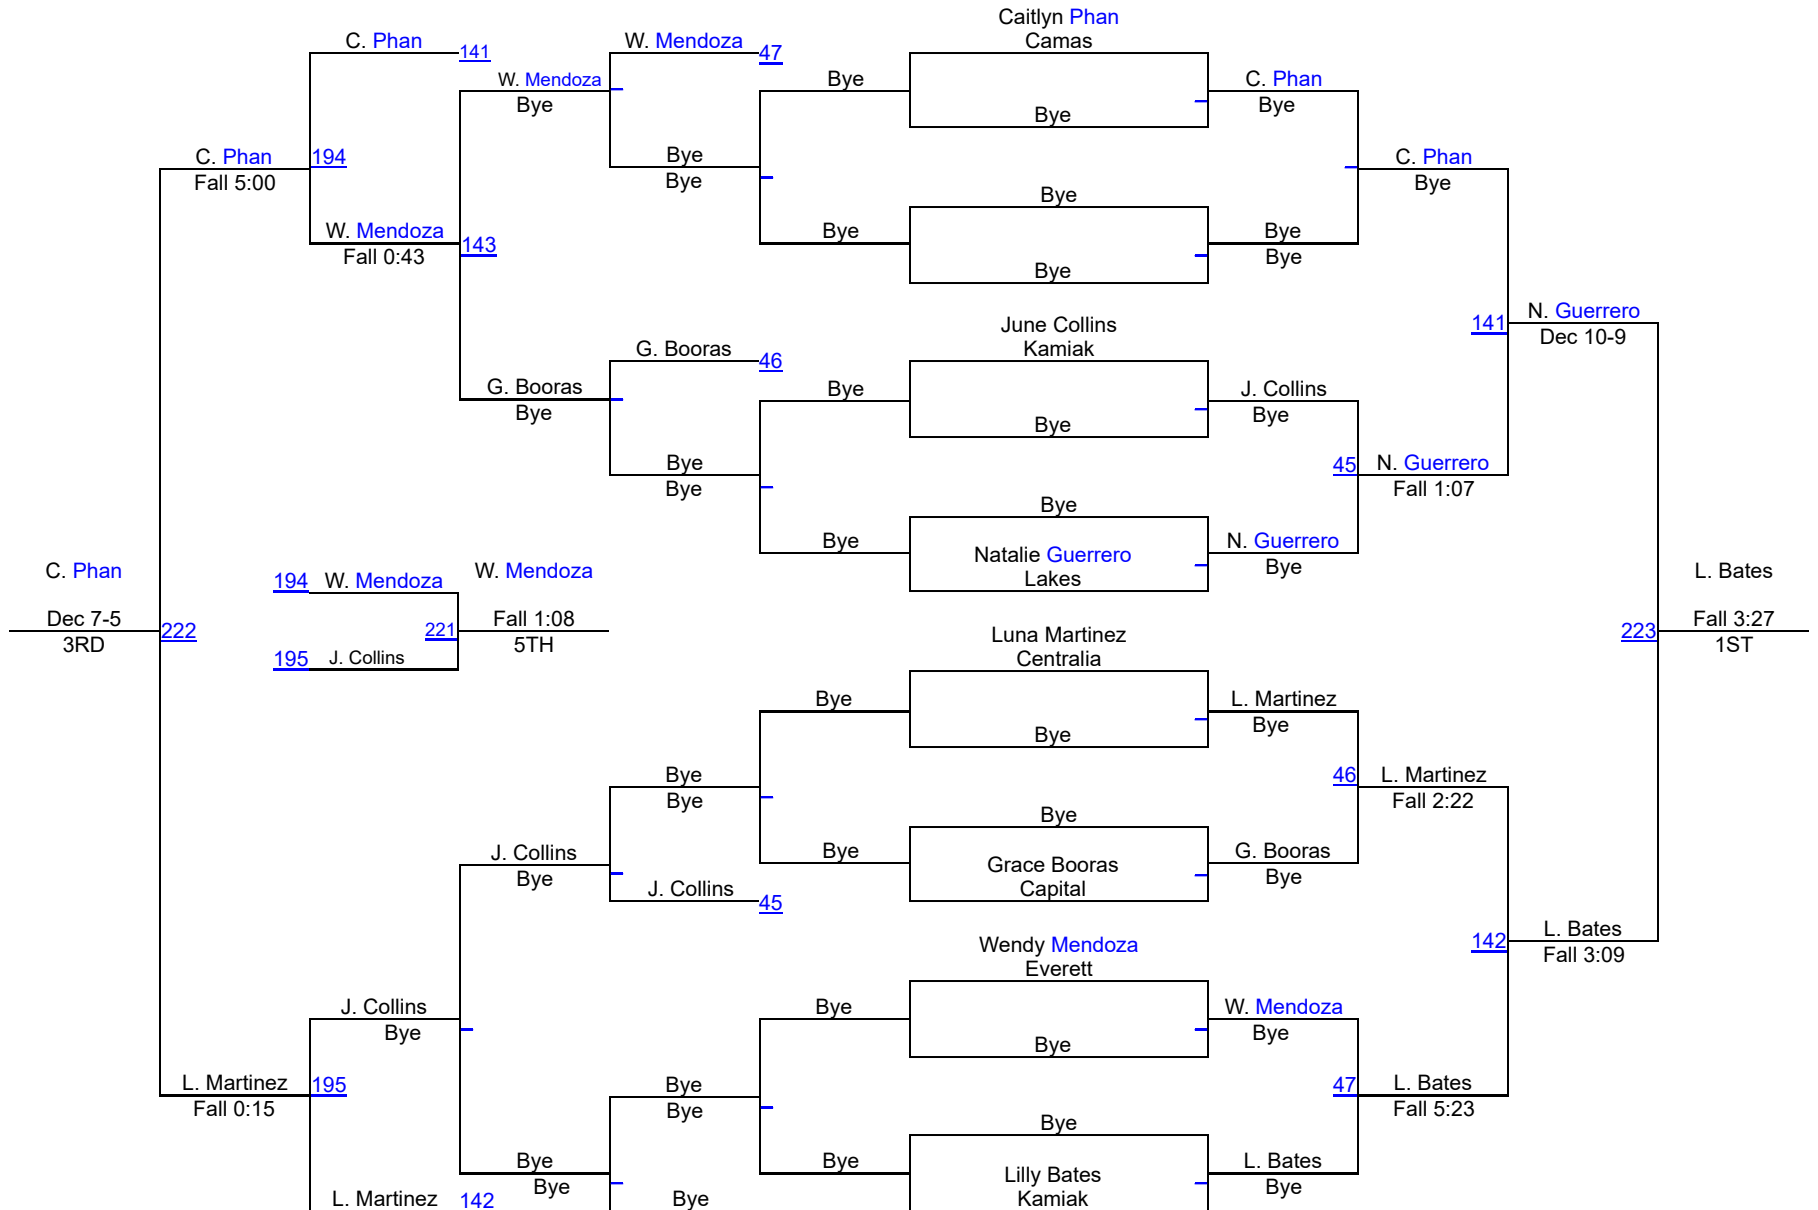

Yelm Girls - Jump on in

Varsity Bracket 100