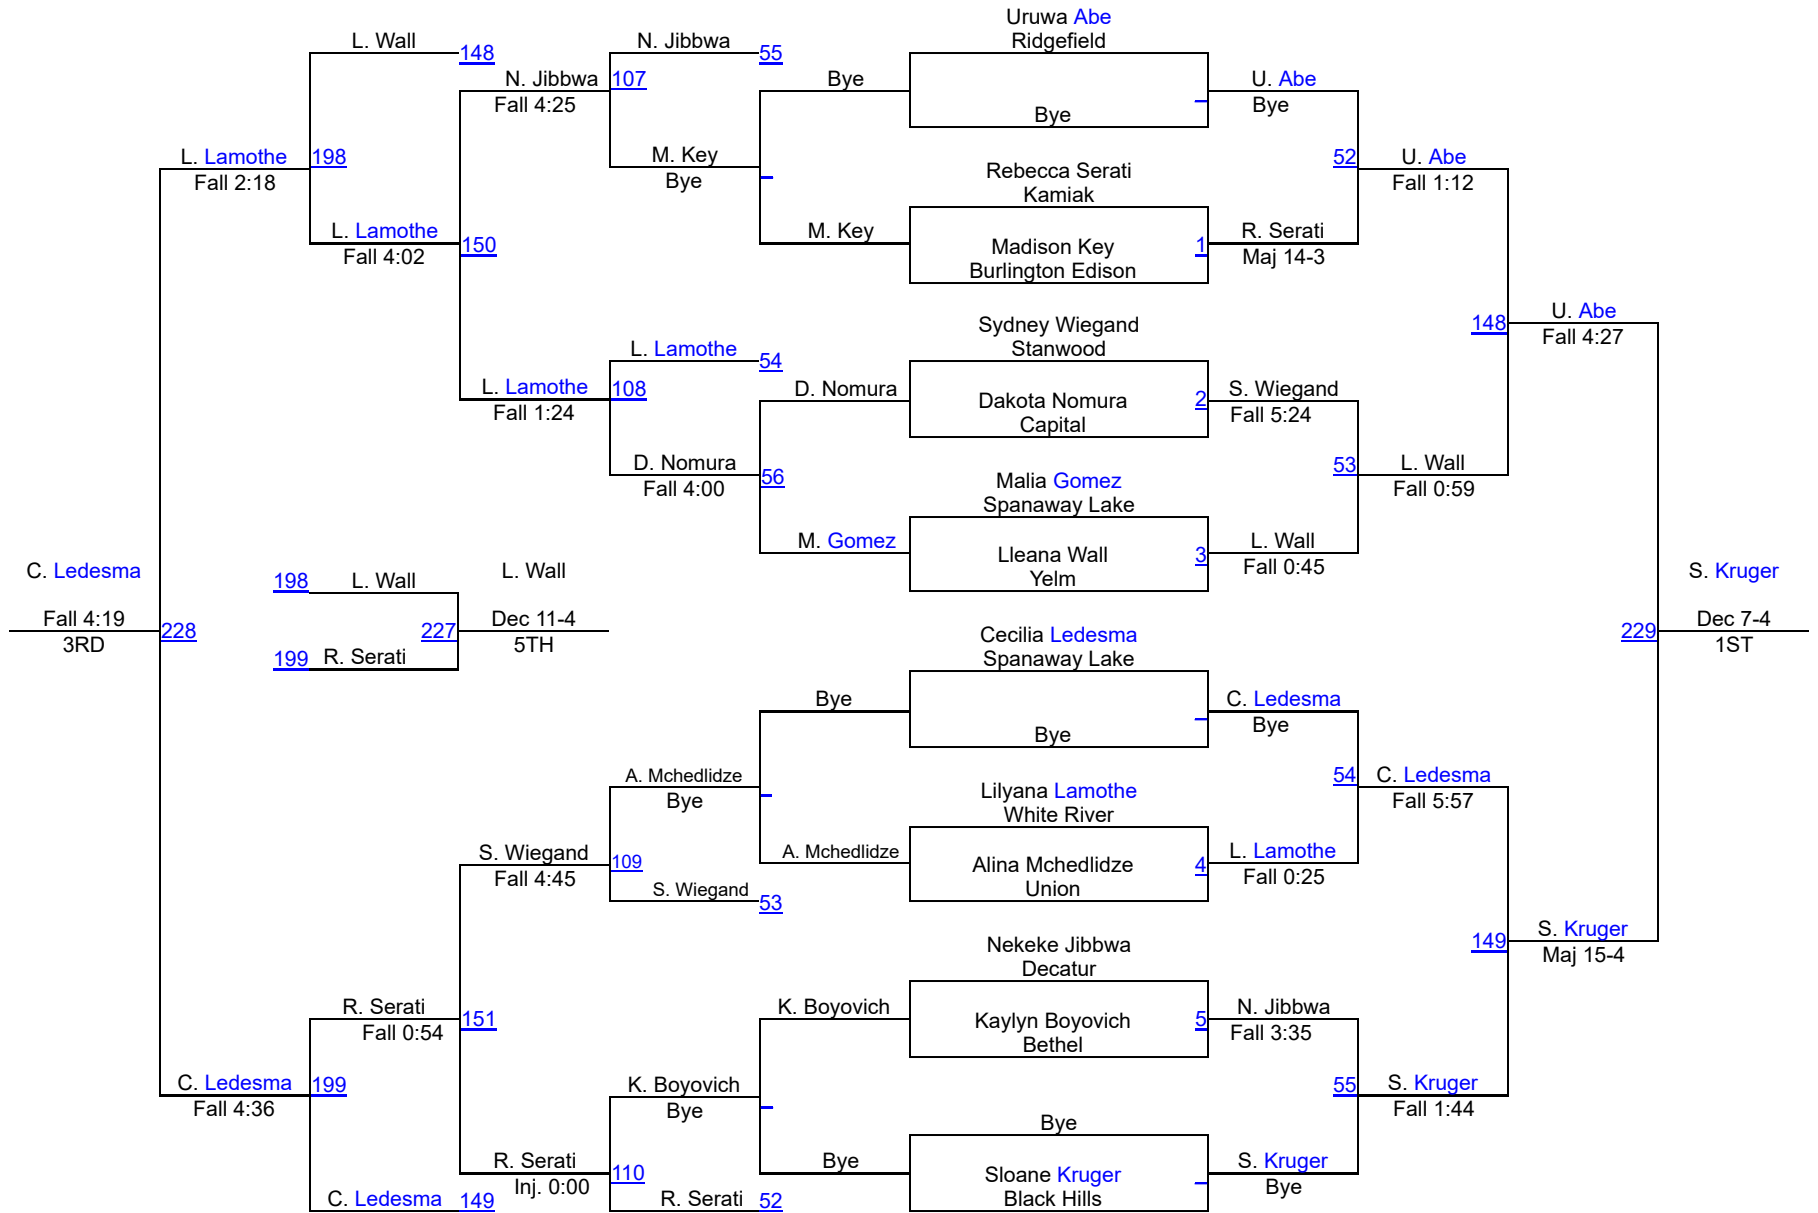

Yelm Girls - Jump on in

Varsity Bracket 100

Yelm Girls - Jump on in

Varsity Bracket 105

Yelm Girls - Jump on in

Varsity Bracket 110

Yelm Girls - Jump on in

Varsity Bracket 115