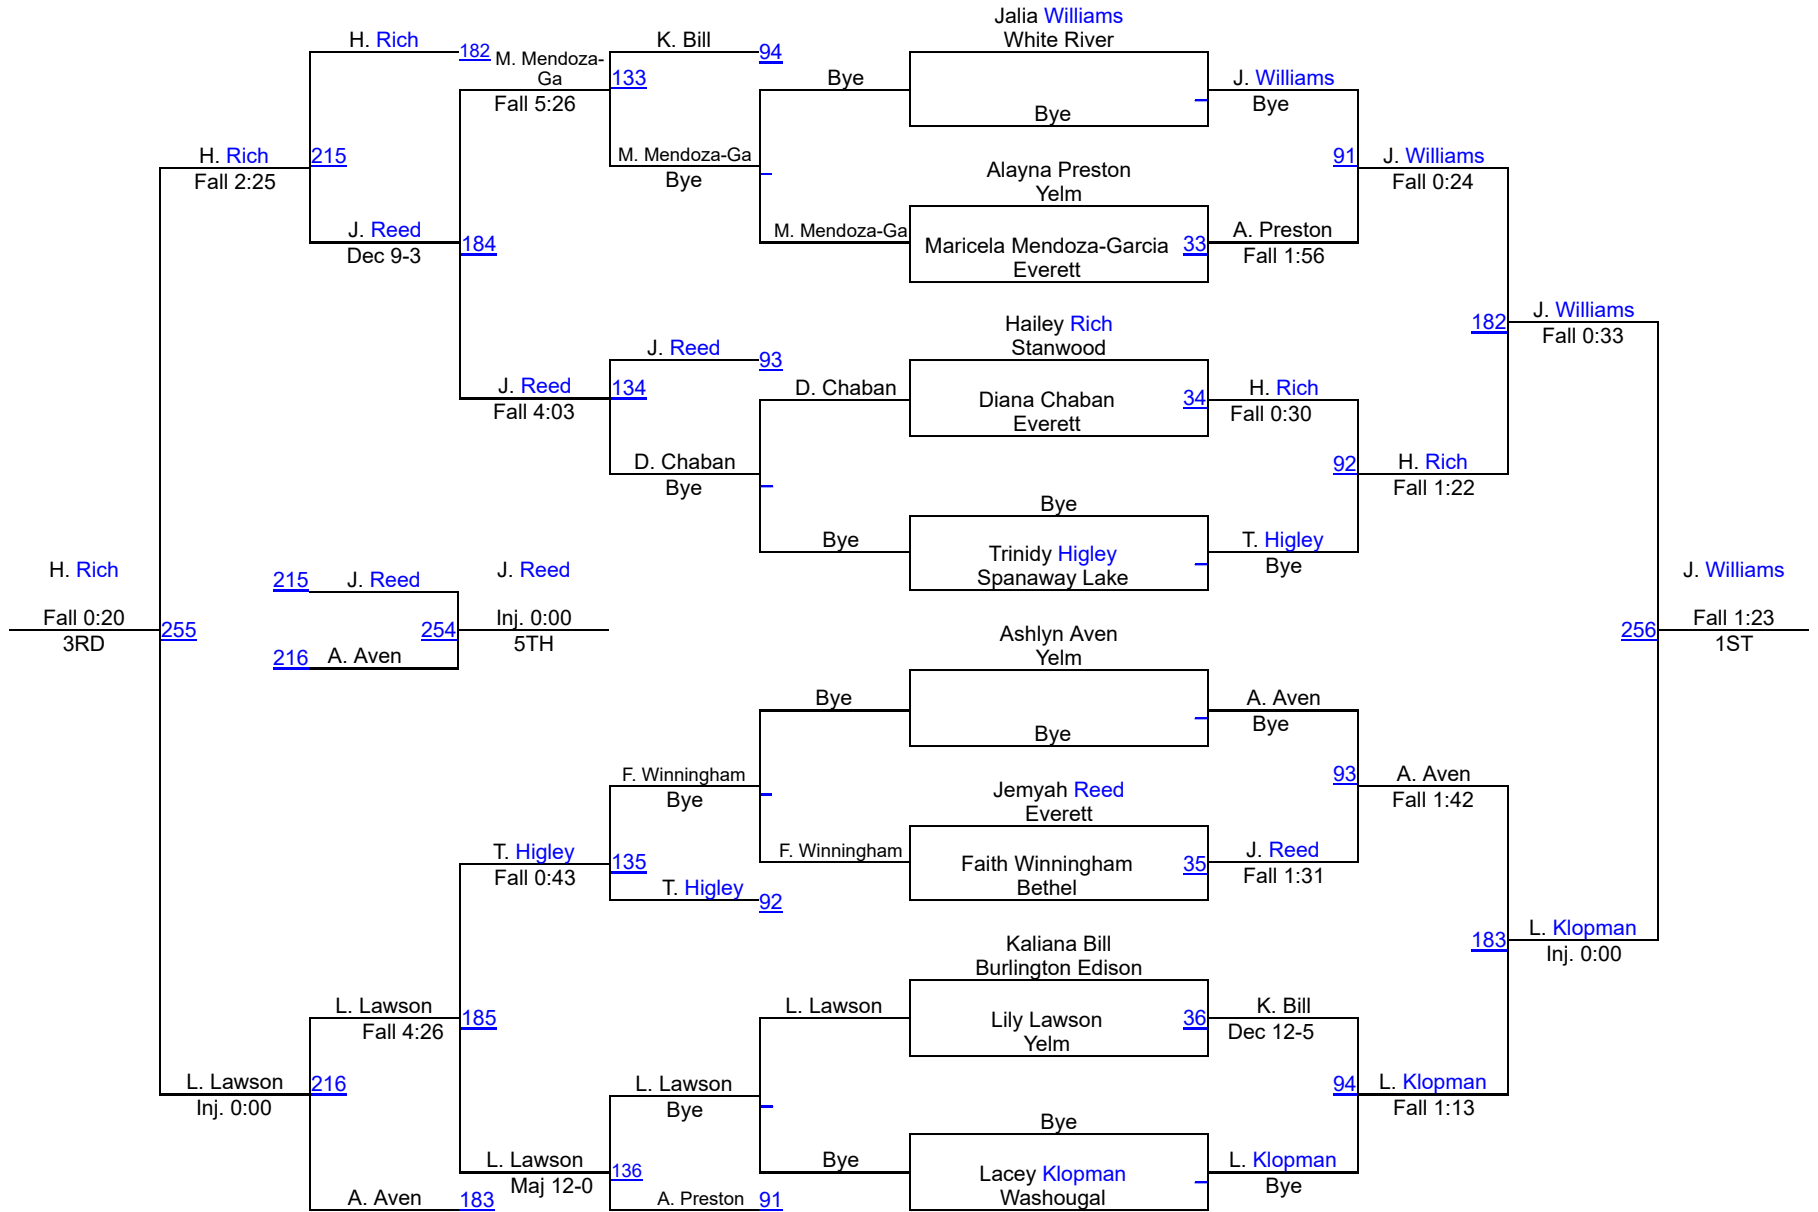

Yelm Girls - Jump on in

Varsity Bracket 170