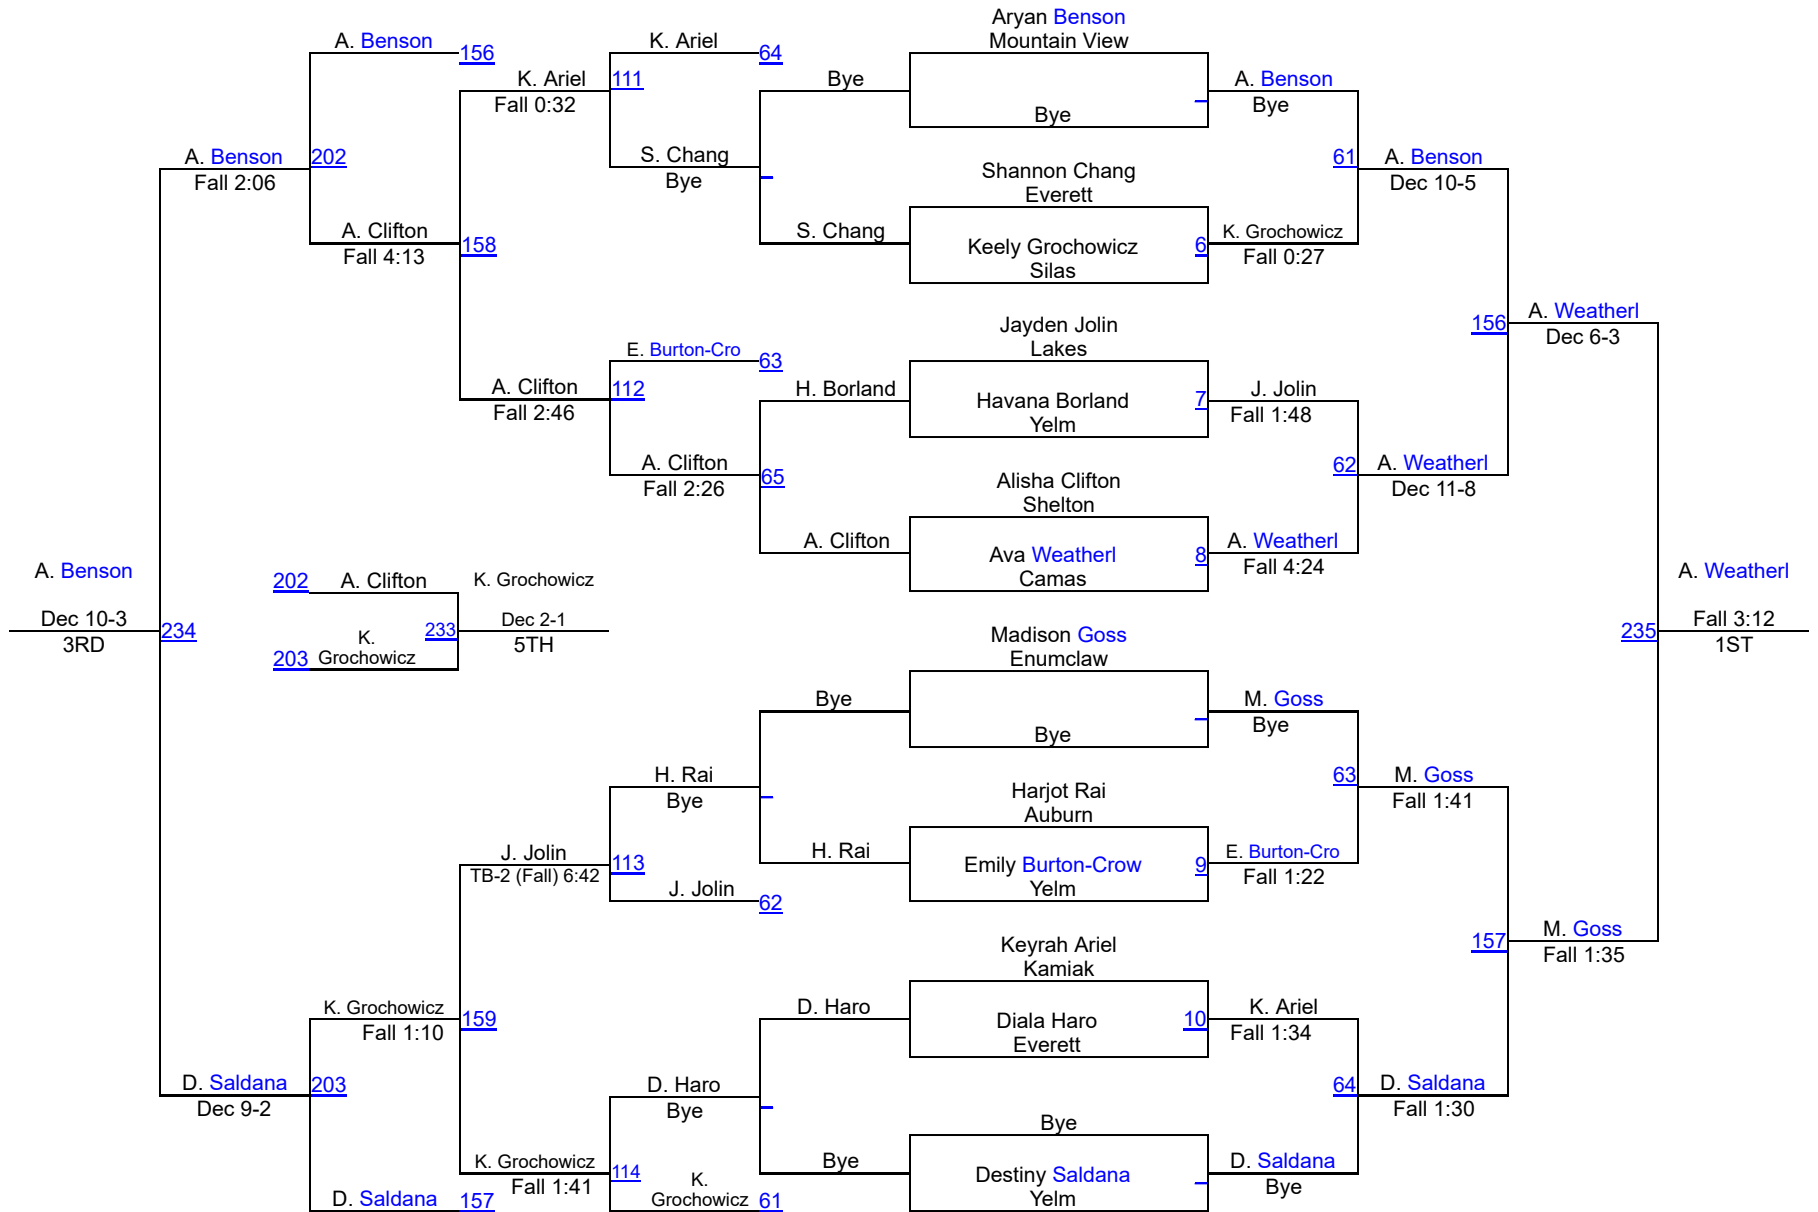

Yelm Girls - Jump on in

Varsity Bracket 100

Yelm Girls - Jump on in

Varsity Bracket 105

Yelm Girls - Jump on in

Varsity Bracket 110

Yelm Girls - Jump on in

Varsity Bracket 115

Yelm Girls - Jump on in

Varsity Bracket 120

Yelm Girls - Jump on in

Varsity Bracket 125

Yelm Girls - Jump on in

Varsity Bracket 140

Yelm Girls - Jump on in

Varsity Bracket 155