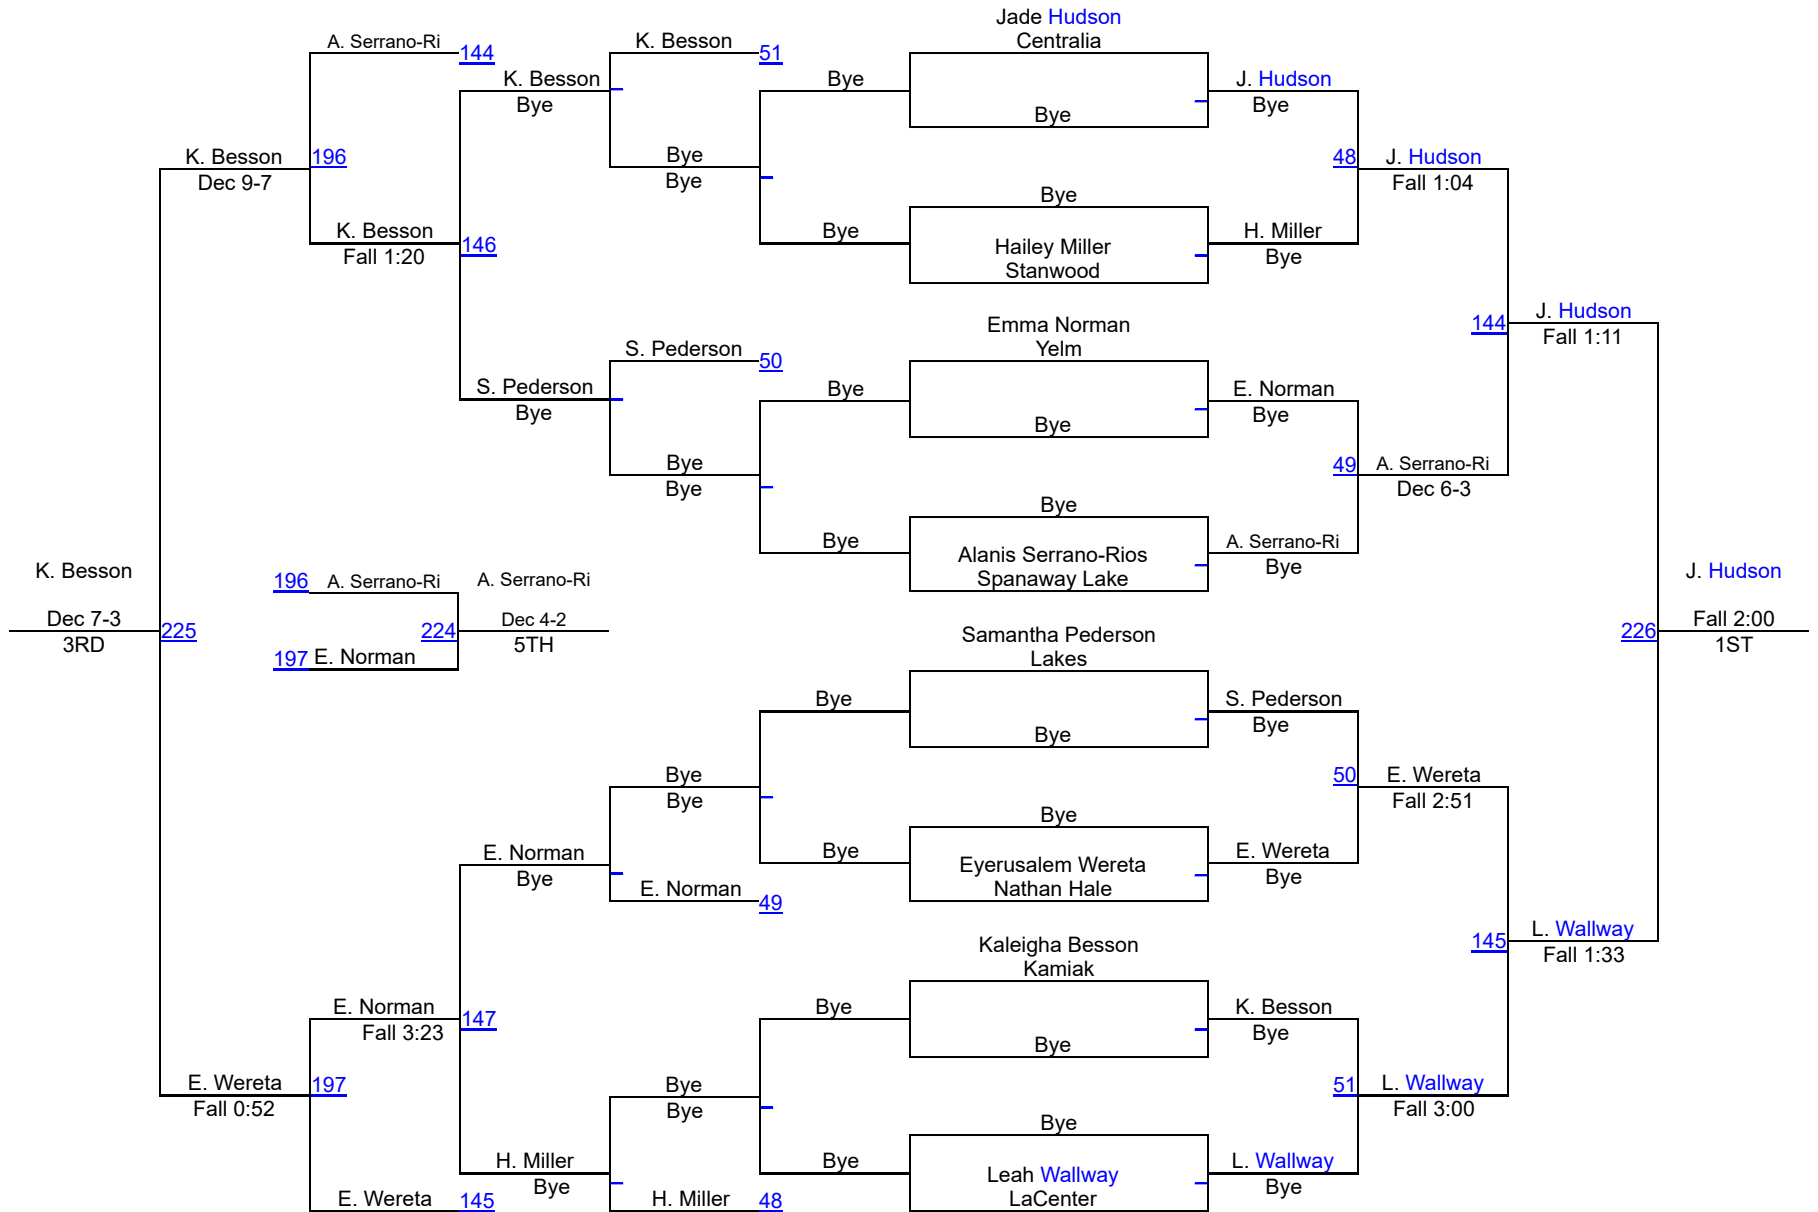

Varsity Bracket 235

Ahmiya Brox's place is unknown and has scored 0.0 team points.

- Champ. Round 1 - Anna Stinkeoway (Centralia) won by fall over Ahmiya Brox (Union) (Fall 1:17)
- Cons. Round 1 - Arlyn Caasi (Kelso) won by fall over Ahmiya Brox (Union) (Fall 1:18)

Yelm Girls - Jump on in

Varsity Bracket 100

Yelm Girls - Jump on in

Varsity Bracket 105

Yelm Girls - Jump on in

Varsity Bracket 110

Yelm Girls - Jump on in

Varsity Bracket 115