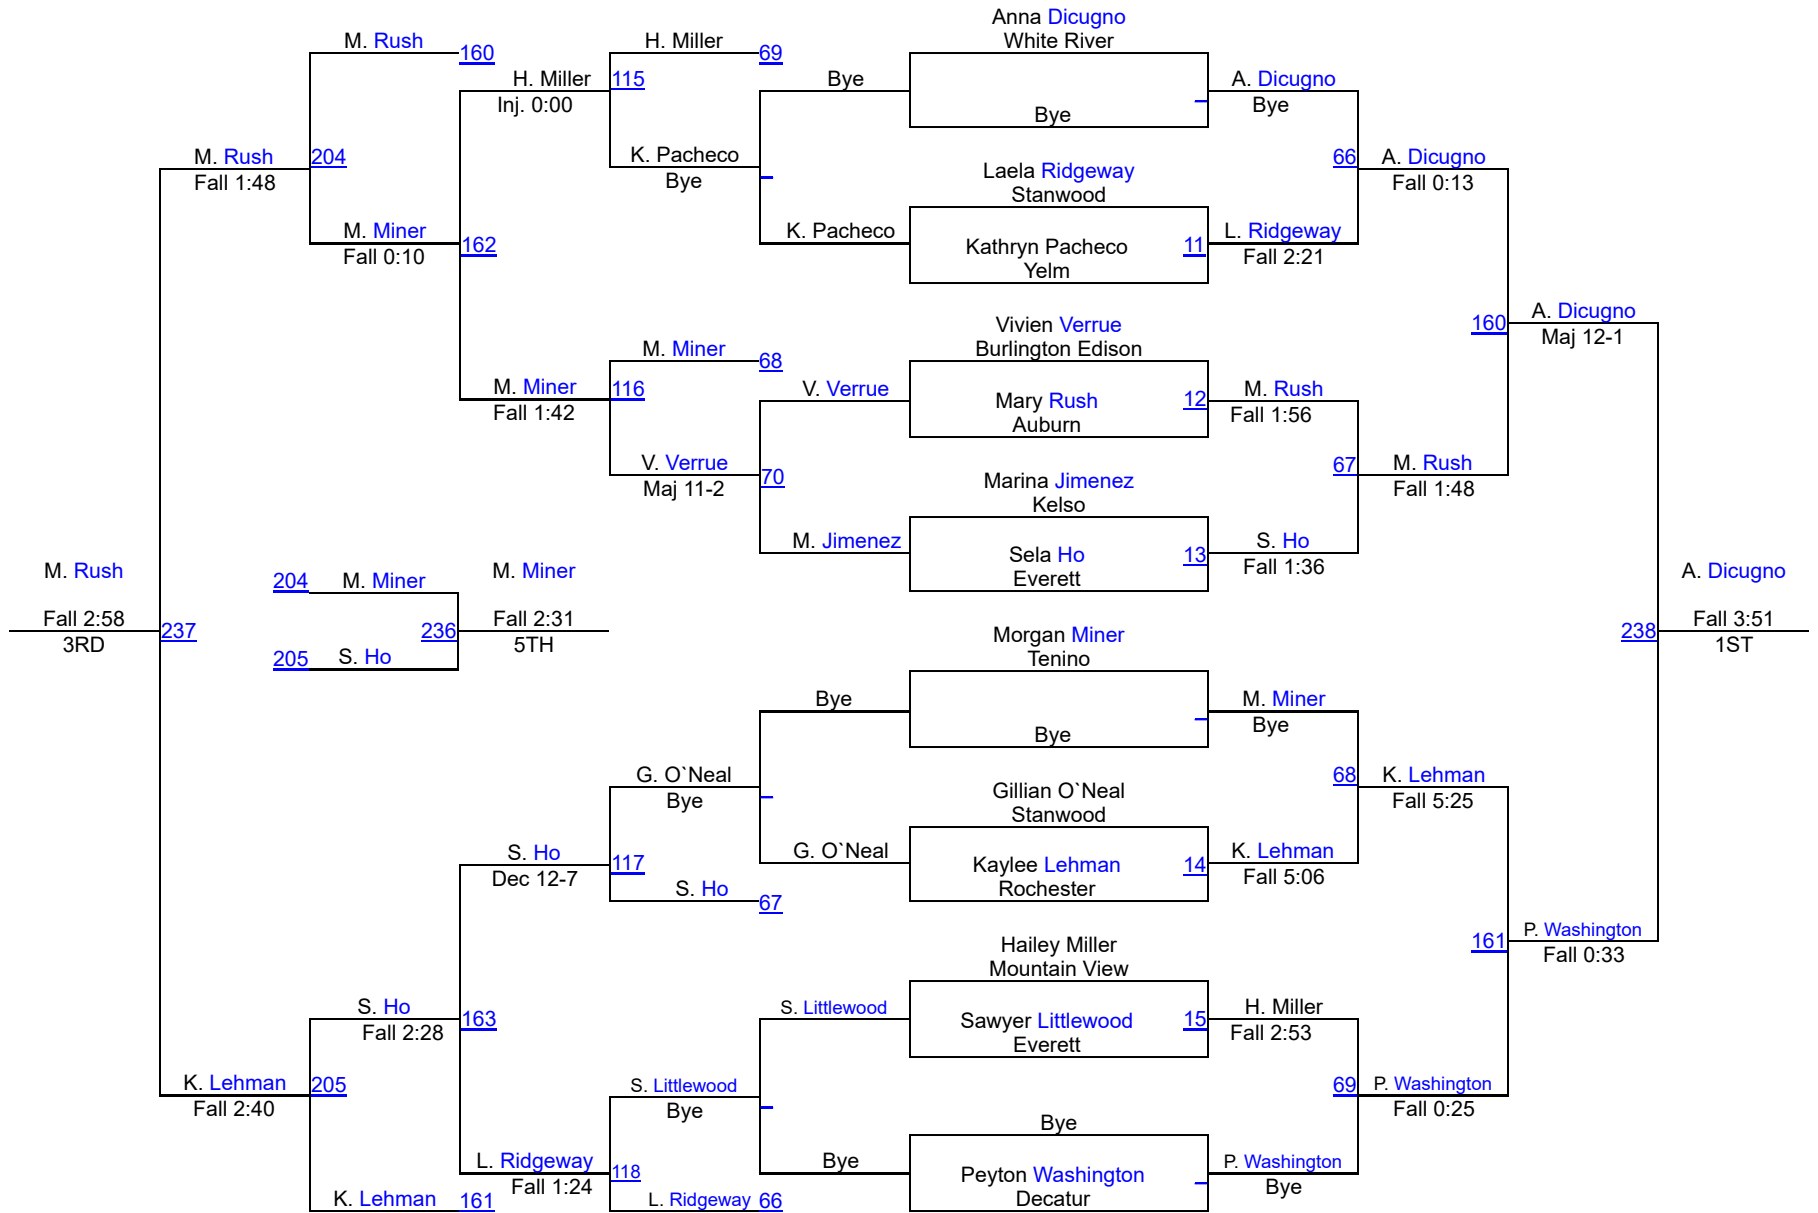

Yelm Girls - Jump on in

Varsity Bracket 100

Yelm Girls - Jump on in

Varsity Bracket 105

Yelm Girls - Jump on in

Varsity Bracket 110

Yelm Girls - Jump on in

Varsity Bracket 115

Yelm Girls - Jump on in

Varsity Bracket 120

Yelm Girls - Jump on in

Varsity Bracket 125

Yelm Girls - Jump on in

Varsity Bracket 140

Yelm Girls - Jump on in

Varsity Bracket 155