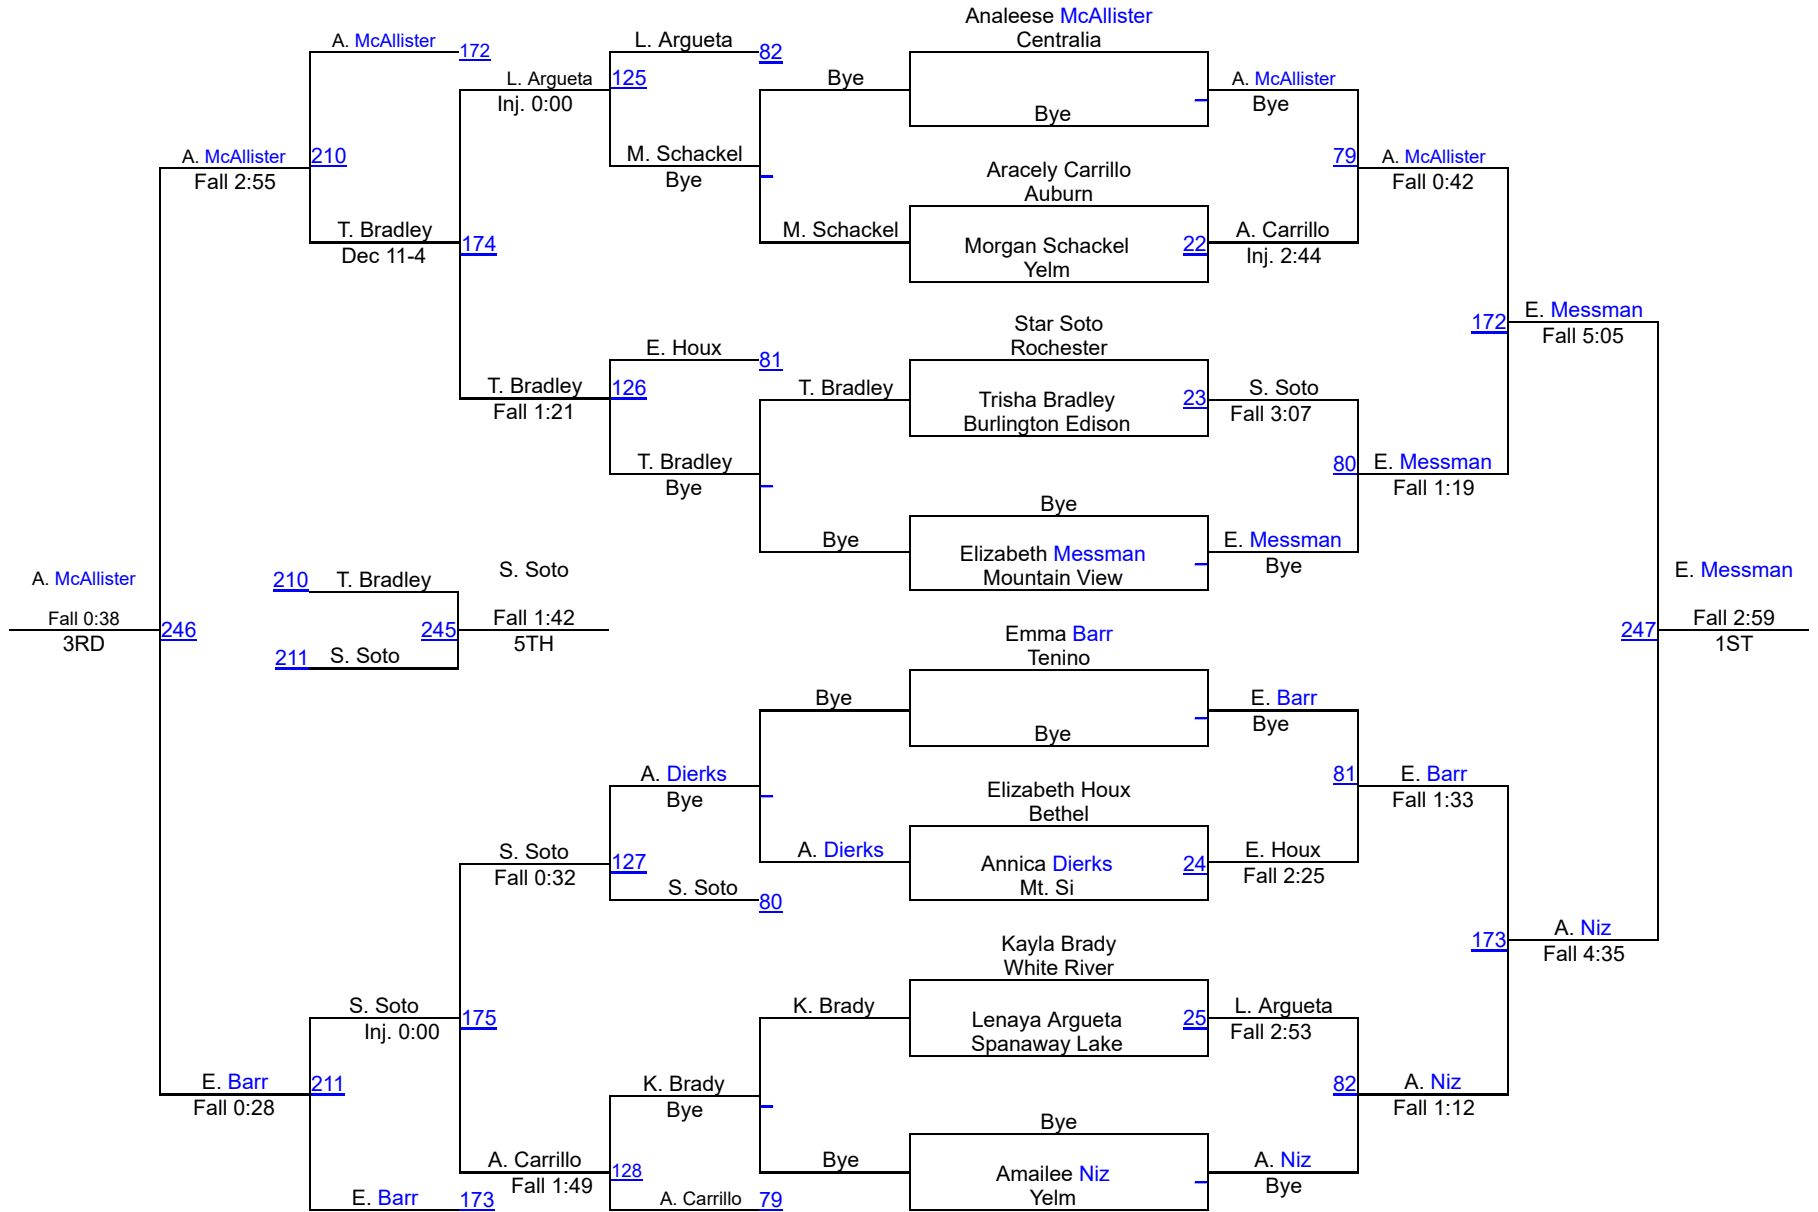

Yelm Girls - Jump on in

Varsity Bracket 100

Yelm Girls - Jump on in

Varsity Bracket 105

Yelm Girls - Jump on in

Varsity Bracket 110

Yelm Girls - Jump on in

Varsity Bracket 115

Yelm Girls - Jump on in

Varsity Bracket 120

Yelm Girls - Jump on in

Varsity Bracket 125

Yelm Girls - Jump on in

Varsity Bracket 140

Yelm Girls - Jump on in

Varsity Bracket 155

Yelm Girls - Jump on in

Varsity Bracket 170

Yelm Girls - Jump on in

Varsity Bracket 235