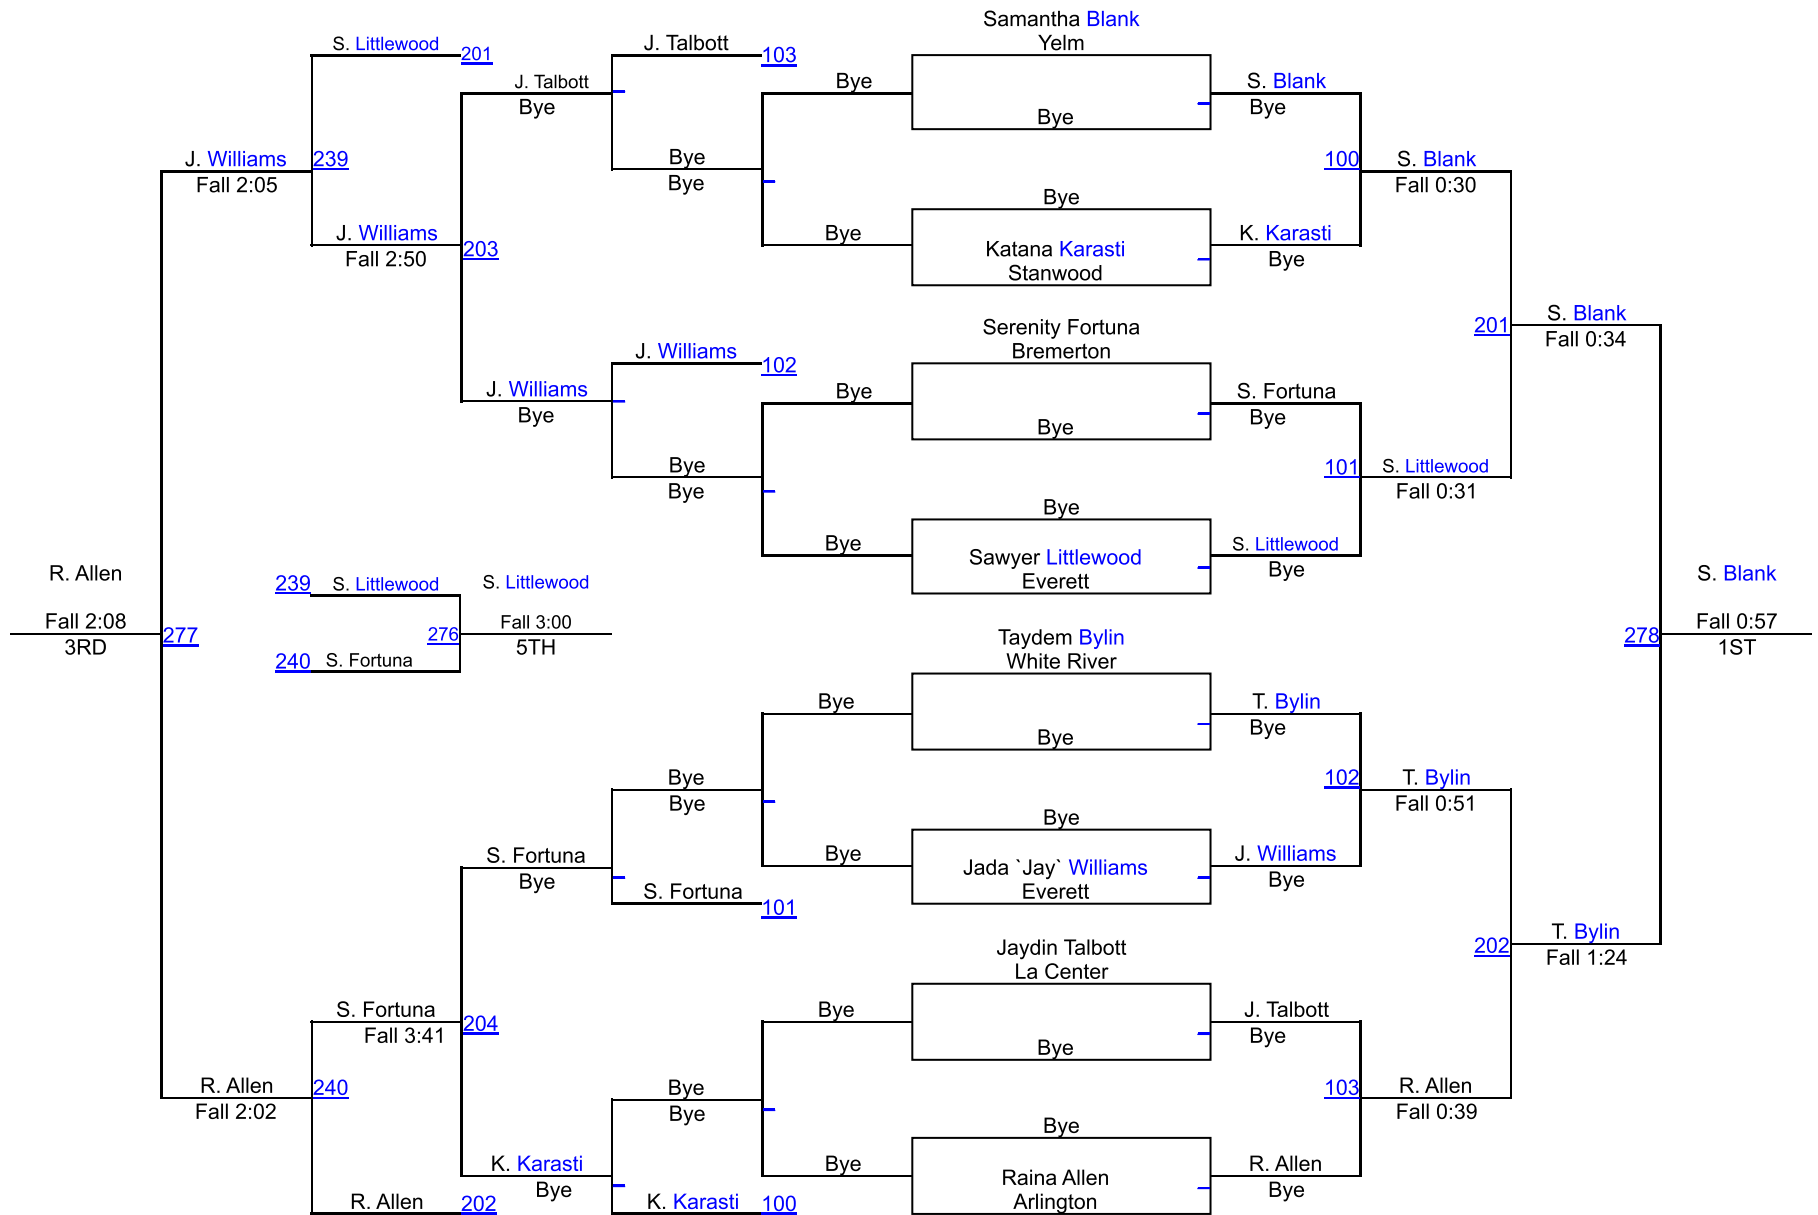

Yelm Girls - Jump On In

Varsity Bracket 105

Yelm Girls - Jump On In

Varsity Bracket 110

Yelm Girls - Jump On In

Varsity Bracket 115

Yelm Girls - Jump On In

Varsity Bracket 120

Yelm Girls - Jump On In

Varsity Bracket 125

Yelm Girls - Jump On In

Varsity Bracket 130

Yelm Girls - Jump On In

Varsity Bracket 135

Yelm Girls - Jump On In

Varsity Bracket 140

Yelm Girls - Jump On In

Varsity Bracket 145

Yelm Girls - Jump On In

Varsity Bracket 155

Yelm Girls - Jump On In

Varsity Bracket 170

Yelm Girls - Jump On In

Varsity Bracket 190