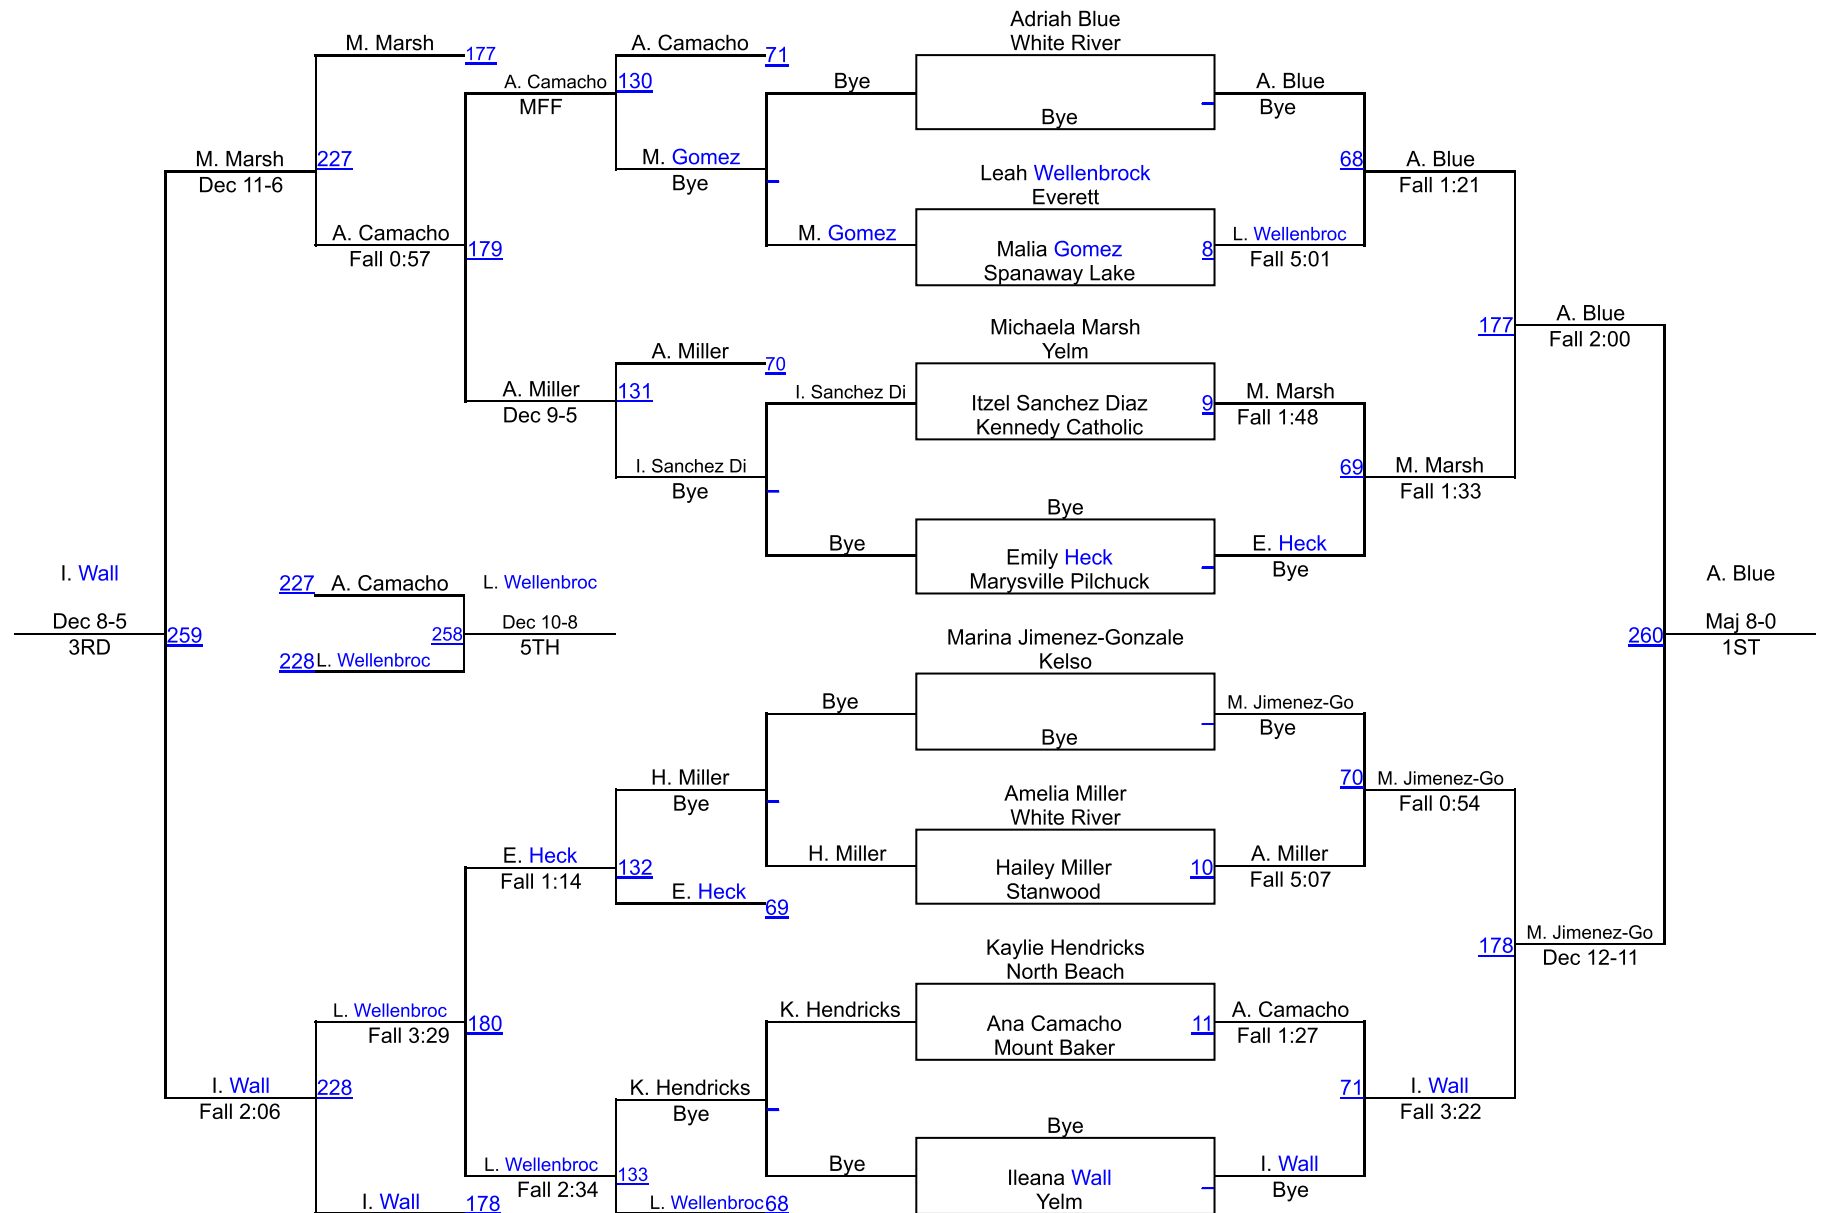

Yelm Girls - Jump On In

Varsity Bracket 105

Yelm Girls - Jump On In

Varsity Bracket 110

Yelm Girls - Jump On In

Varsity Bracket 115

Yelm Girls - Jump On In

Varsity Bracket 120

Yelm Girls - Jump On In

Varsity Bracket 125

Yelm Girls - Jump On In

Varsity Bracket 130

Yelm Girls - Jump On In

Varsity Bracket 135

Yelm Girls - Jump On In

Varsity Bracket 140