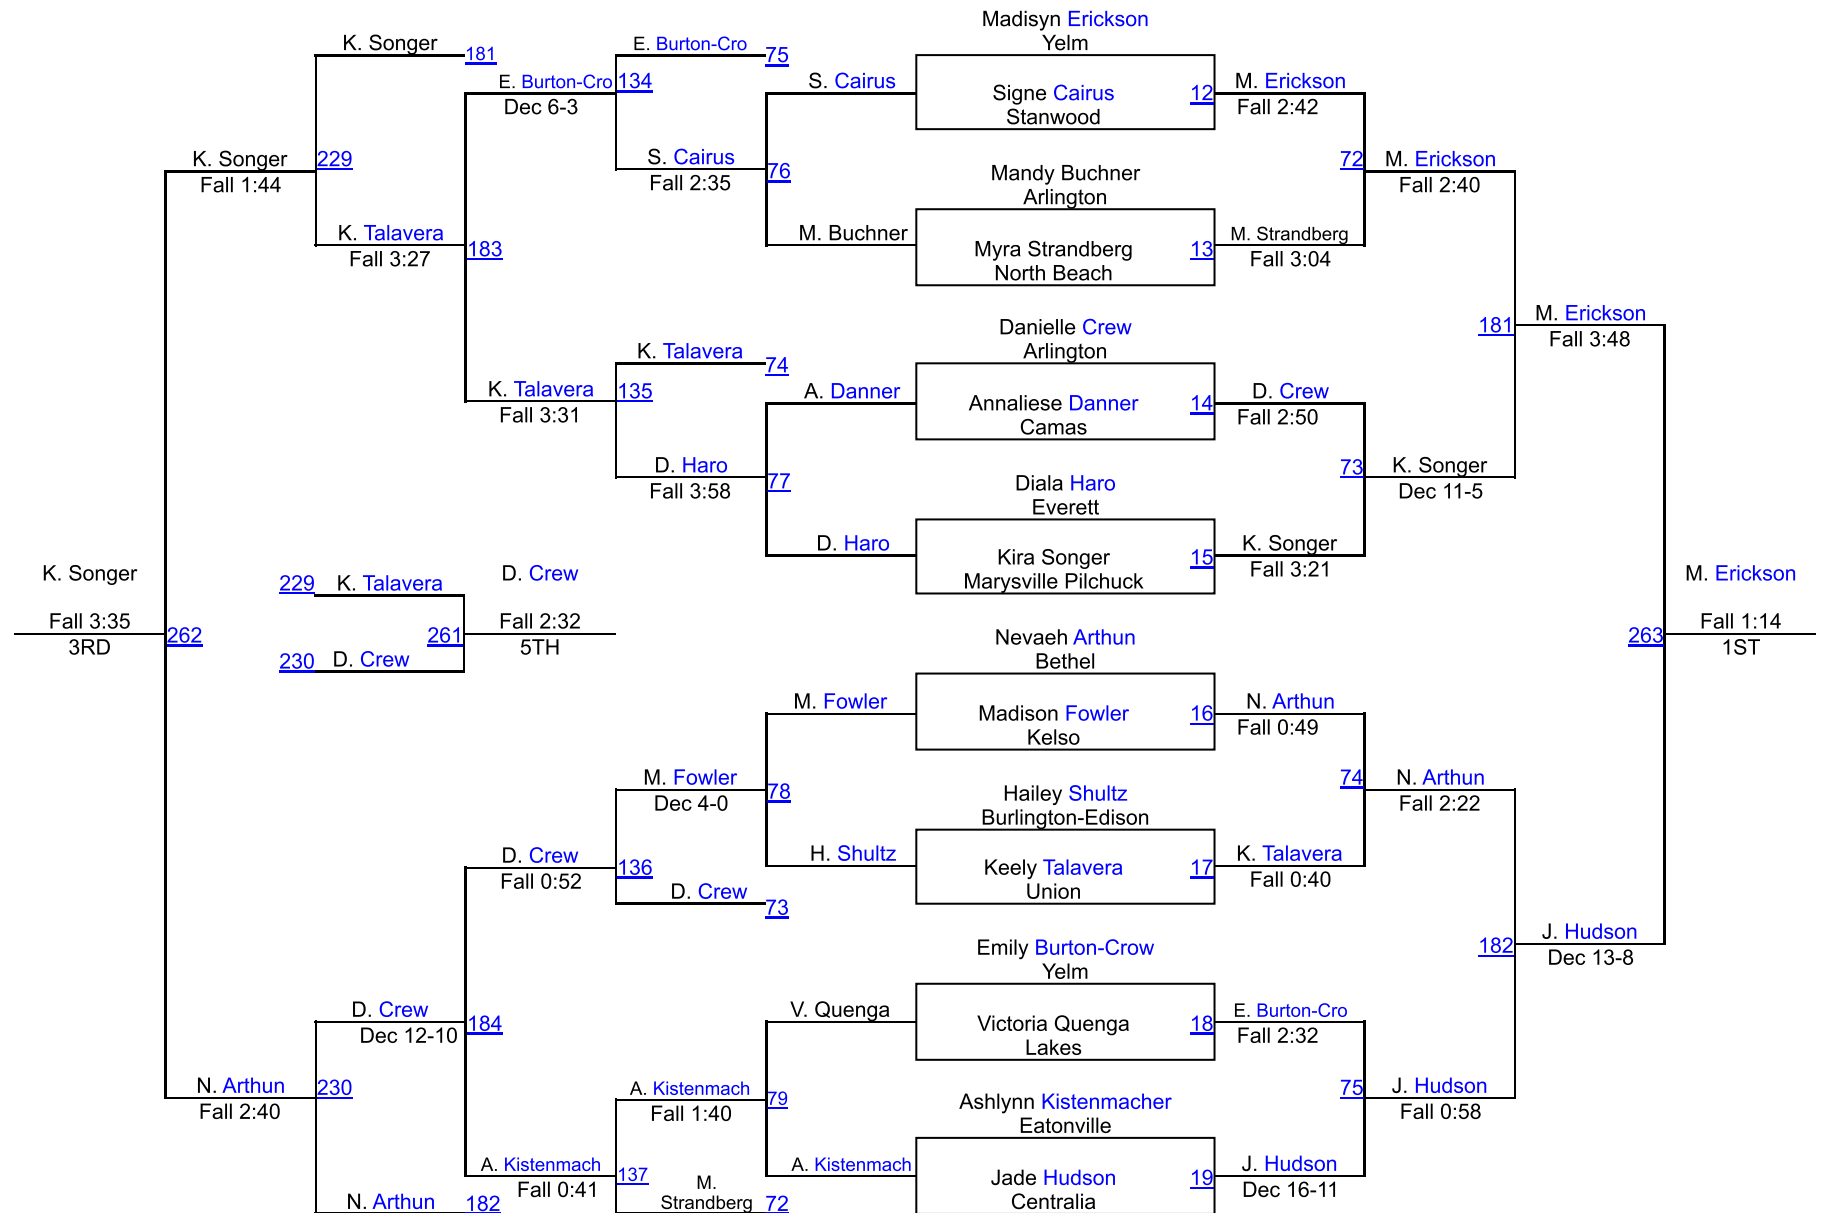

Yelm Girls - Jump On In

Varsity Bracket 105

Yelm Girls - Jump On In

Varsity Bracket 110

Yelm Girls - Jump On In

Varsity Bracket 115

Yelm Girls - Jump On In

Varsity Bracket 120