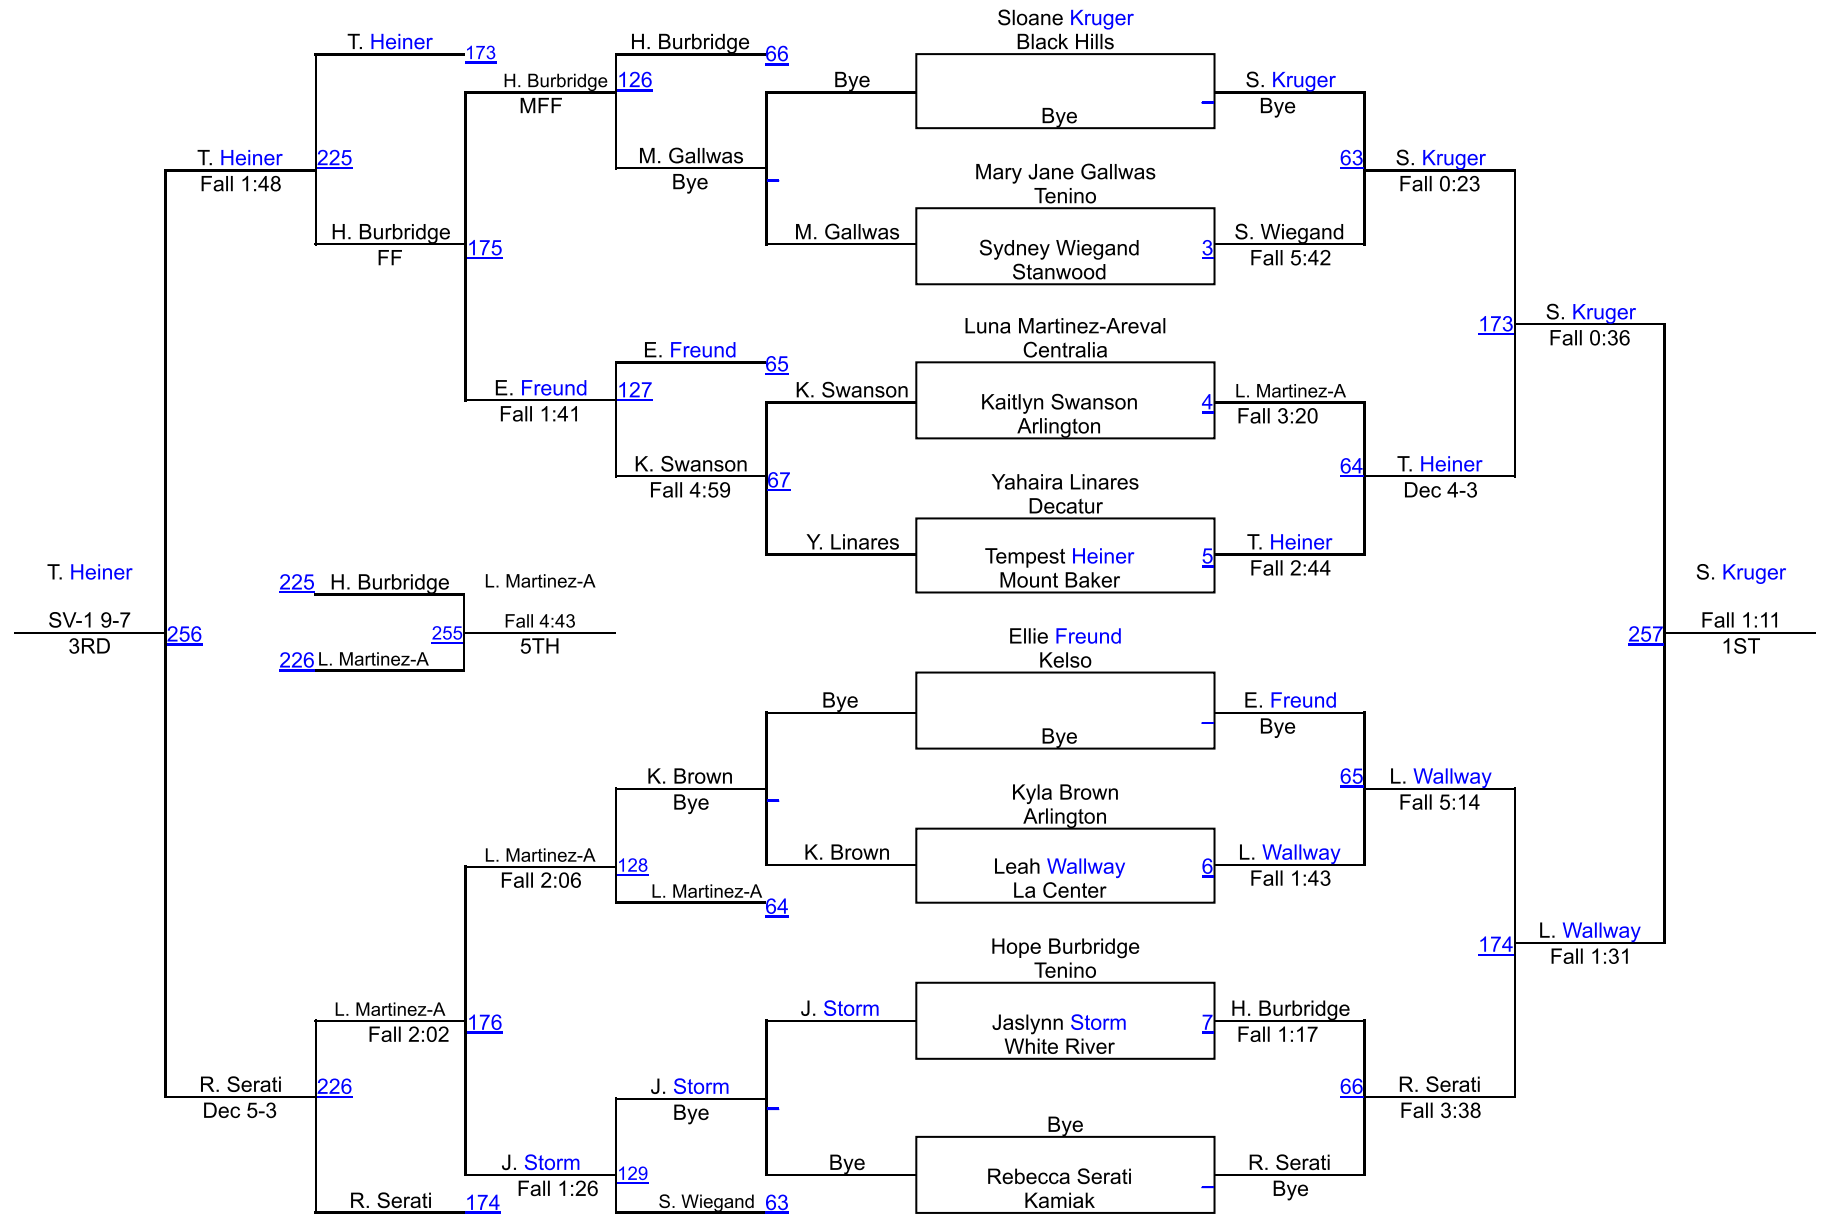

2022 Yelm Girls (Jump On In) - Results for Union

Varsity Bracket 235

Virginia Thomason's place is 4th and has scored 16.0 team points.

- Champ. Round 1 - Virginia Thomason (Union) received a bye ()
(Bye)
- Quarterfinal - Virginia Thomason (Union) won by fall over Tai-
Elisabeth Henry (Spanaway Lake) (Fall 1:52)
- Semifinal - Alivia White (Marysville Pilchuck) won by fall over
Virginia Thomason (Union) (Fall 1:56)
- Cons. Semi - Virginia Thomason (Union) won by decision over Janay
Beckman (Arlington) (Dec 3-1)
- 3rd Place Match - Ahmiya Brox (Union) won by fall over Virginia
Thomason (Union) (Fall 2:49)

Yelm Girls - Jump On In

Varsity Bracket 105

Yelm Girls - Jump On In

Varsity Bracket 110

Yelm Girls - Jump On In

Varsity Bracket 115

Yelm Girls - Jump On In

Varsity Bracket 120