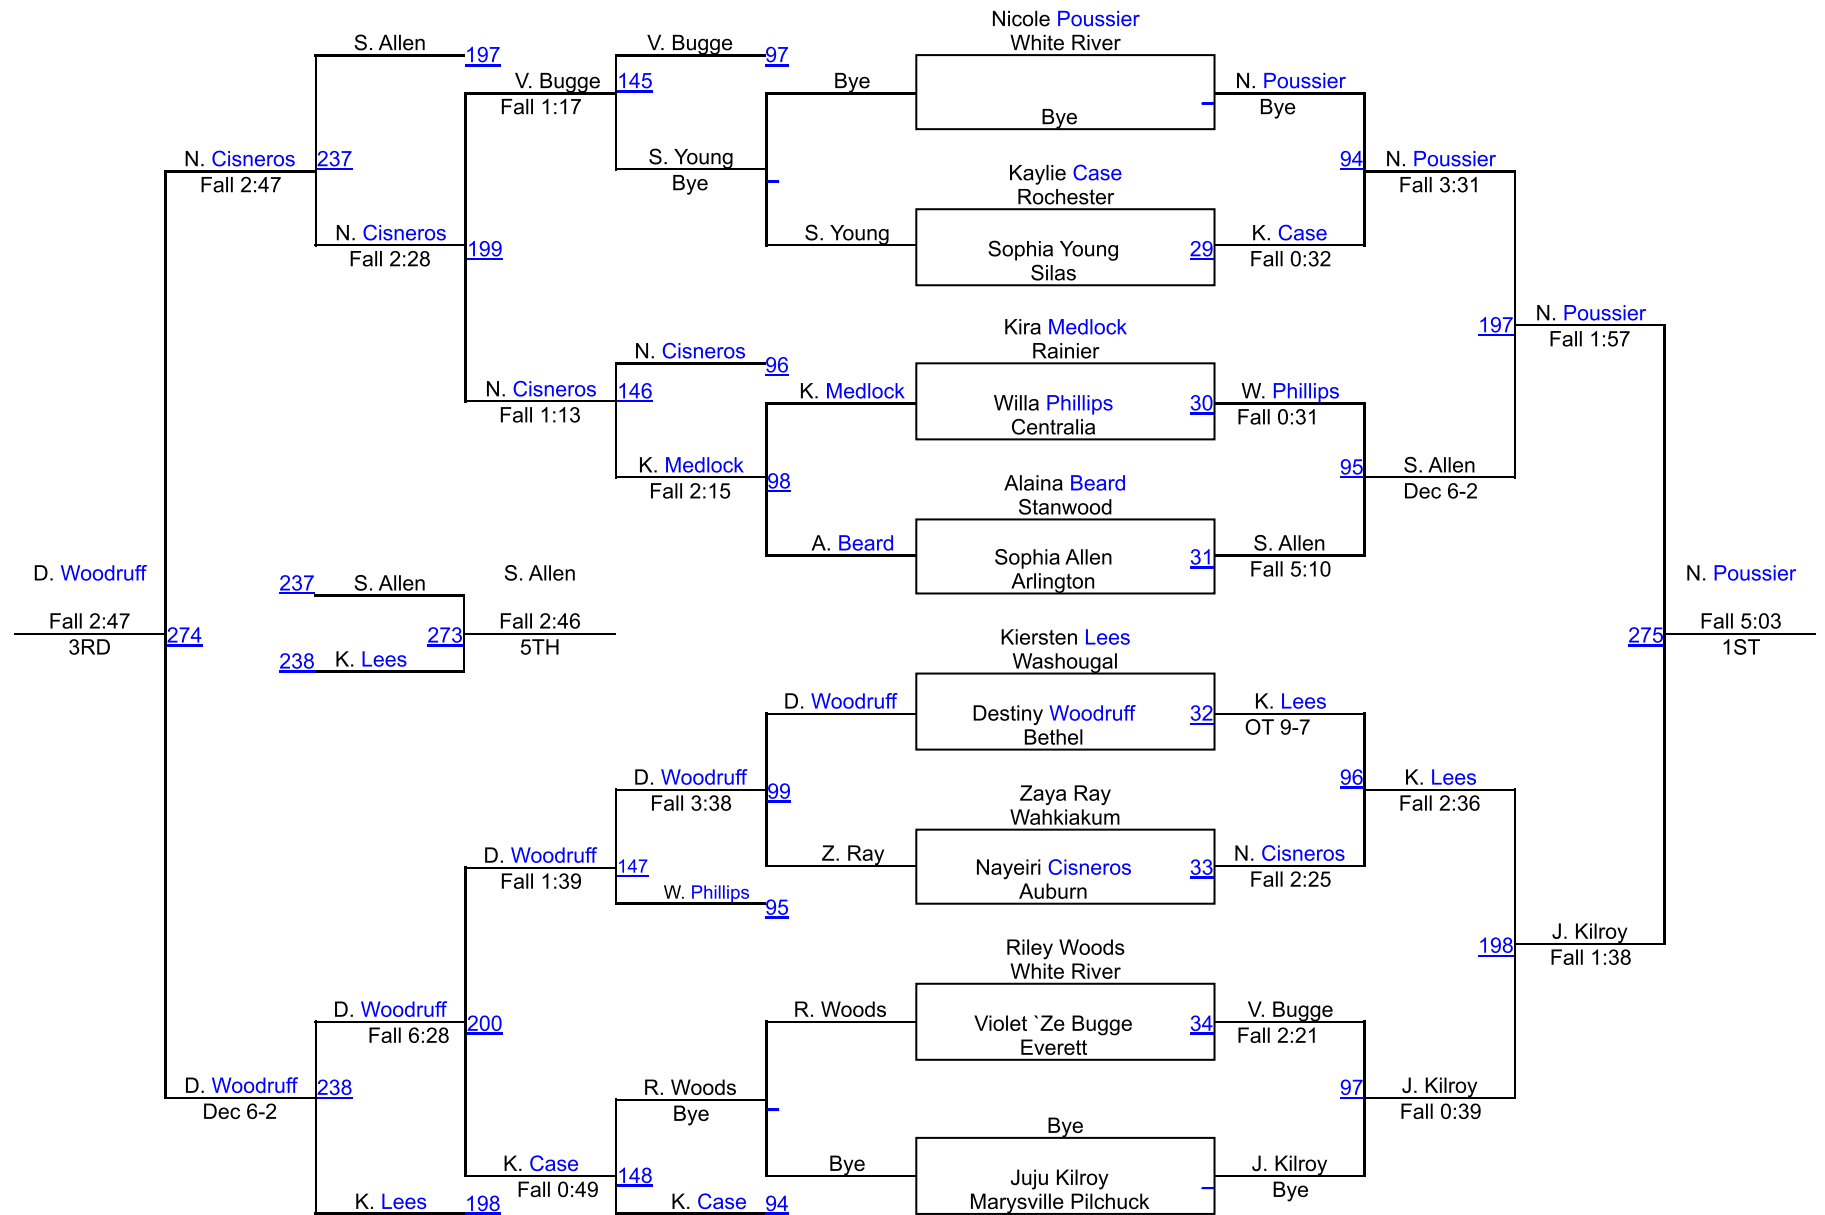

Yelm Girls - Jump On In

Varsity Bracket 105

Yelm Girls - Jump On In

Varsity Bracket 110

Yelm Girls - Jump On In

Varsity Bracket 115

Yelm Girls - Jump On In

Varsity Bracket 120

Yelm Girls - Jump On In

Varsity Bracket 125

Yelm Girls - Jump On In

Varsity Bracket 130

Yelm Girls - Jump On In

Varsity Bracket 135

Yelm Girls - Jump On In

Varsity Bracket 140

Yelm Girls - Jump On In

Varsity Bracket 145

Yelm Girls - Jump On In

Varsity Bracket 155

Yelm Girls - Jump On In

Varsity Bracket 170

Yelm Girls - Jump On In

Varsity Bracket 190