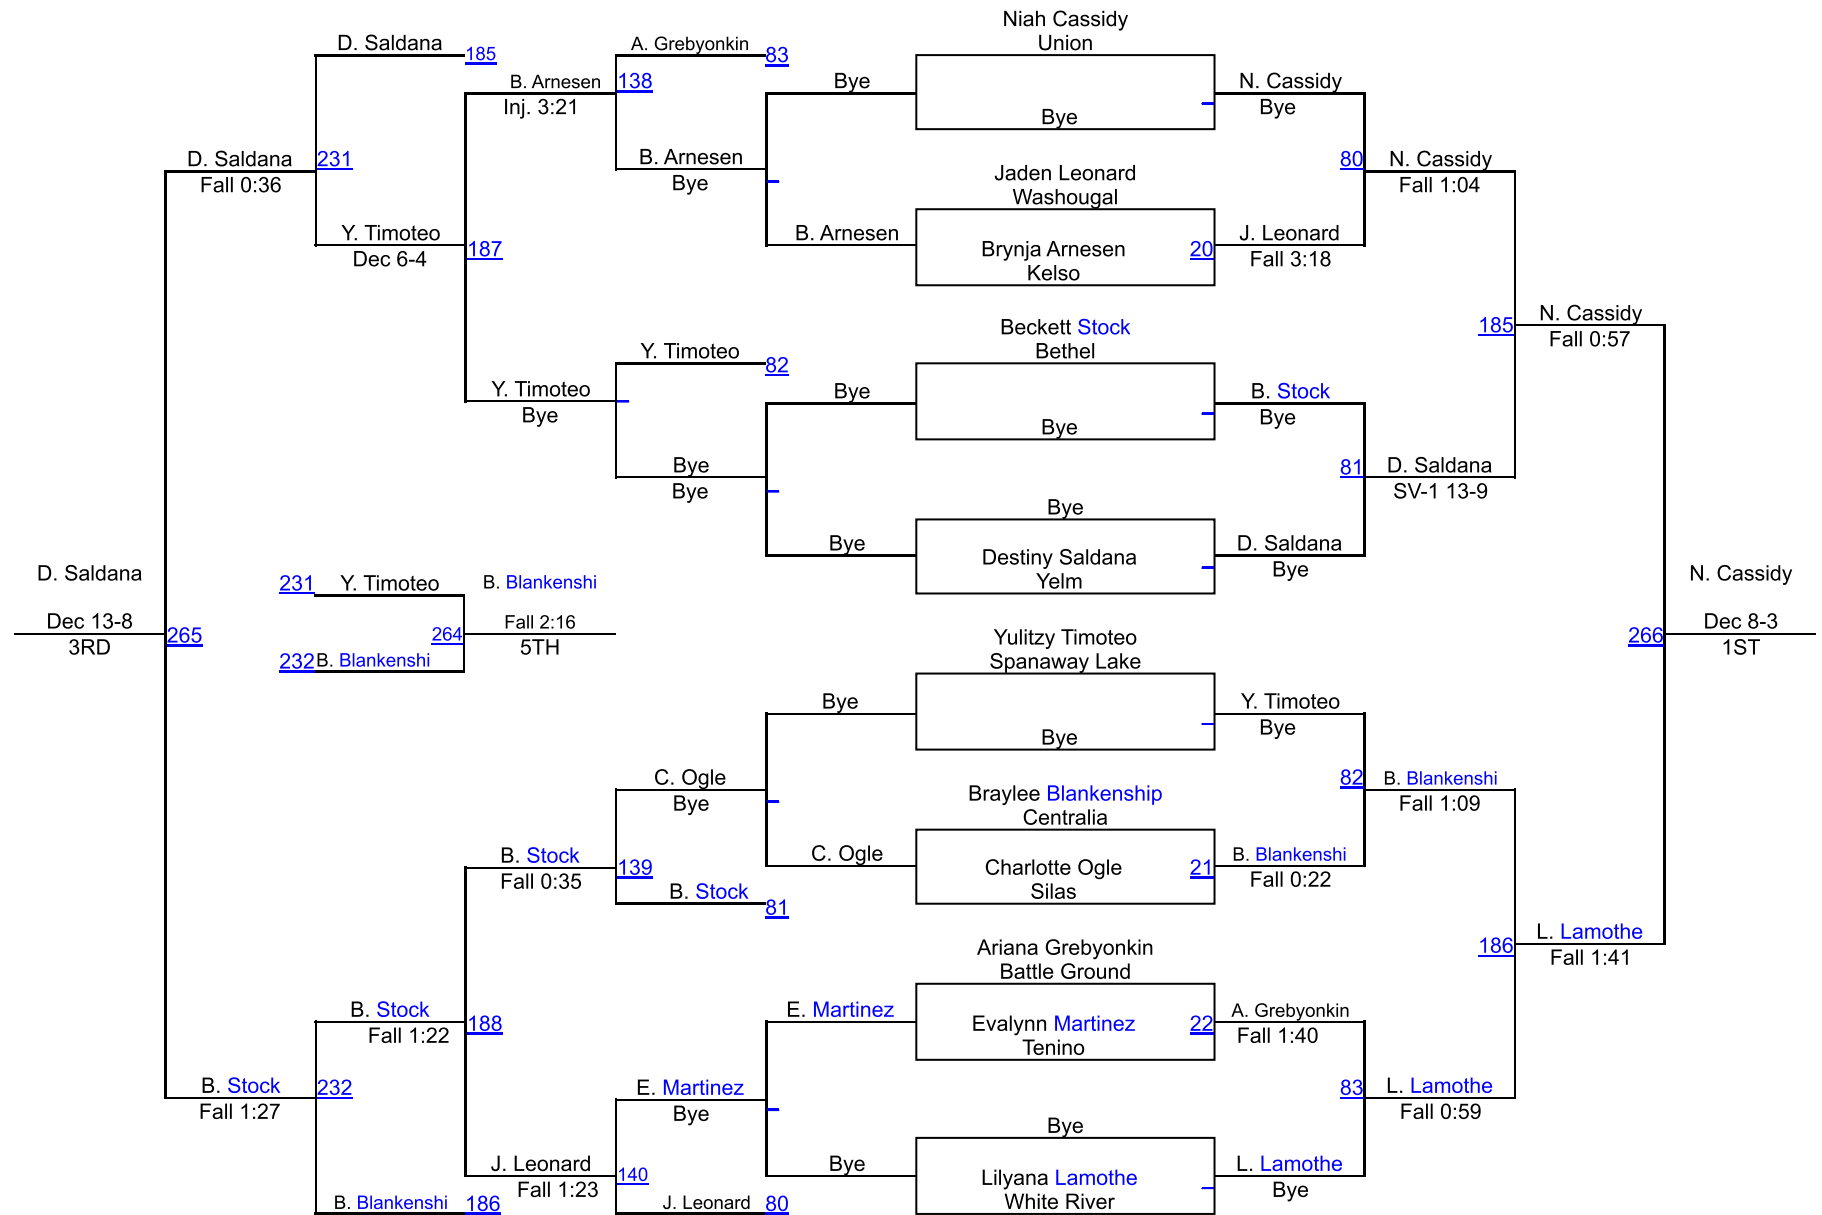

Yelm Girls - Jump On In

Varsity Bracket 105

Yelm Girls - Jump On In

Varsity Bracket 110

Yelm Girls - Jump On In

Varsity Bracket 115

Yelm Girls - Jump On In

Varsity Bracket 120

Yelm Girls - Jump On In

Varsity Bracket 125

Yelm Girls - Jump On In

Varsity Bracket 130

Yelm Girls - Jump On In

Varsity Bracket 135

Yelm Girls - Jump On In

Varsity Bracket 140