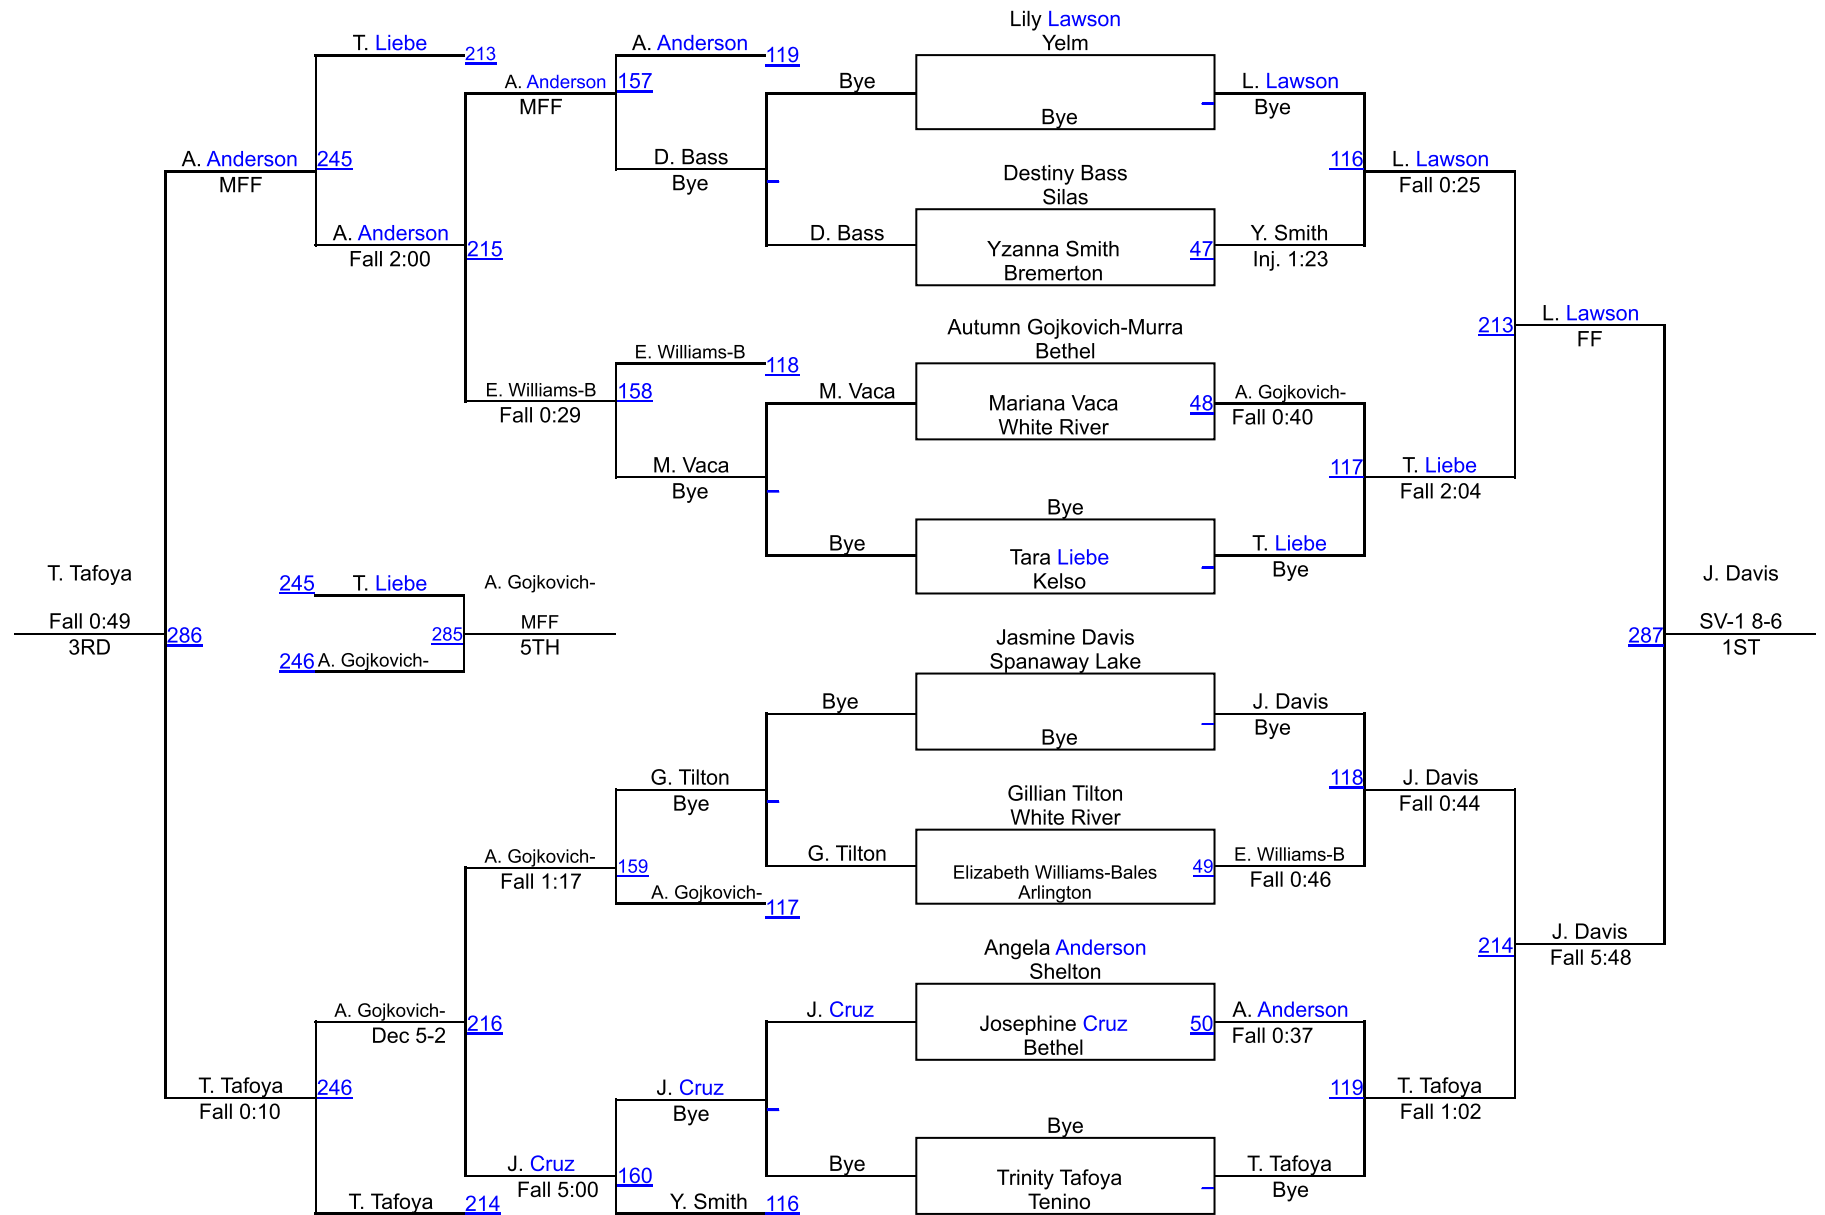

Yelm Girls - Jump On In

Varsity Bracket 125

Yelm Girls - Jump On In

Varsity Bracket 130

Yelm Girls - Jump On In

Varsity Bracket 135

Yelm Girls - Jump On In

Varsity Bracket 140

Yelm Girls - Jump On In

Varsity Bracket 145

Yelm Girls - Jump On In

Varsity Bracket 155

Yelm Girls - Jump On In

Varsity Bracket 170

Yelm Girls - Jump On In

Varsity Bracket 190

Yelm Girls - Jump On In

Varsity Bracket 235