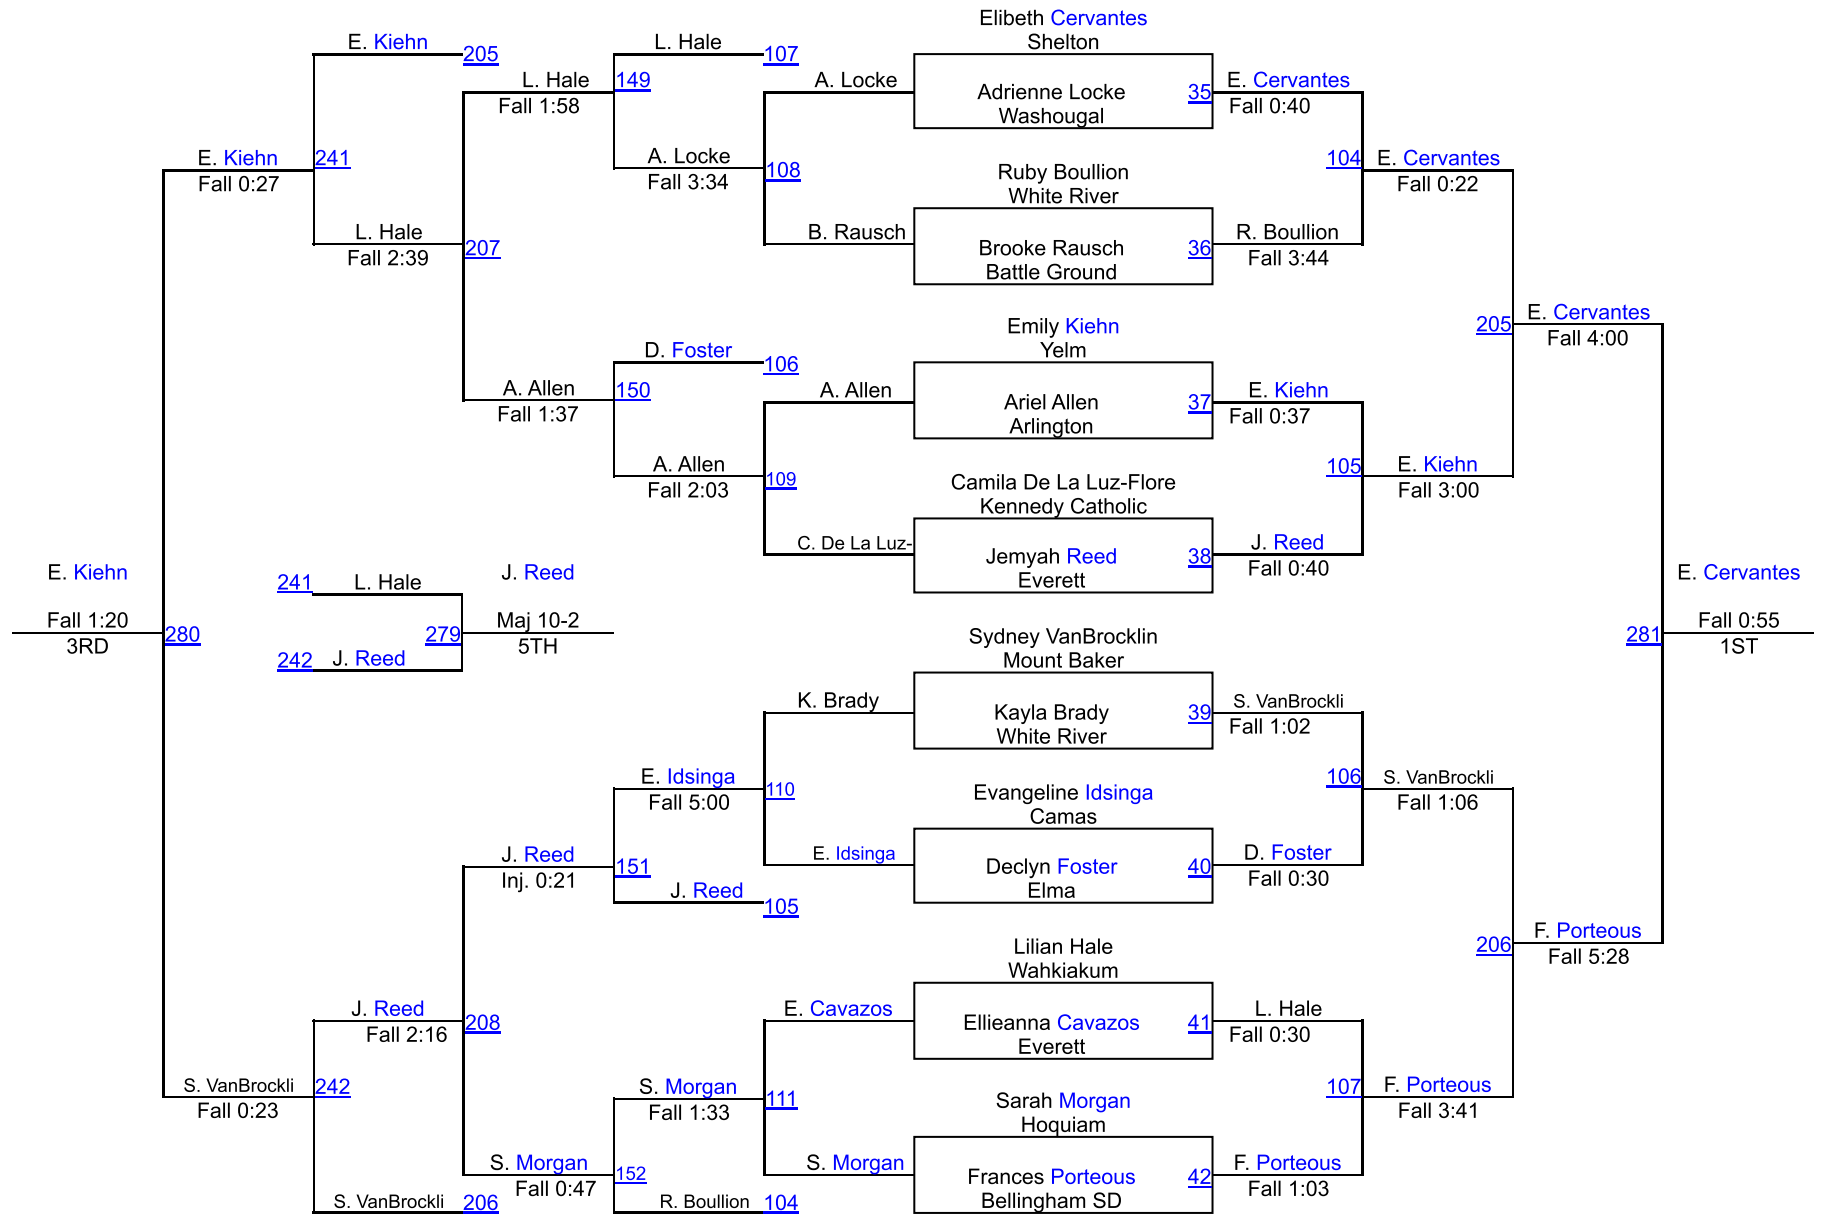

Yelm Girls - Jump On In

Varsity Bracket 105

Yelm Girls - Jump On In

Varsity Bracket 110

Yelm Girls - Jump On In

Varsity Bracket 115

Yelm Girls - Jump On In

Varsity Bracket 120

Yelm Girls - Jump On In

Varsity Bracket 125

Yelm Girls - Jump On In

Varsity Bracket 130

Yelm Girls - Jump On In

Varsity Bracket 135

Yelm Girls - Jump On In

Varsity Bracket 140

Yelm Girls - Jump On In

Varsity Bracket 145

Yelm Girls - Jump On In

Varsity Bracket 155

Yelm Girls - Jump On In

Varsity Bracket 170

Yelm Girls - Jump On In

Varsity Bracket 190