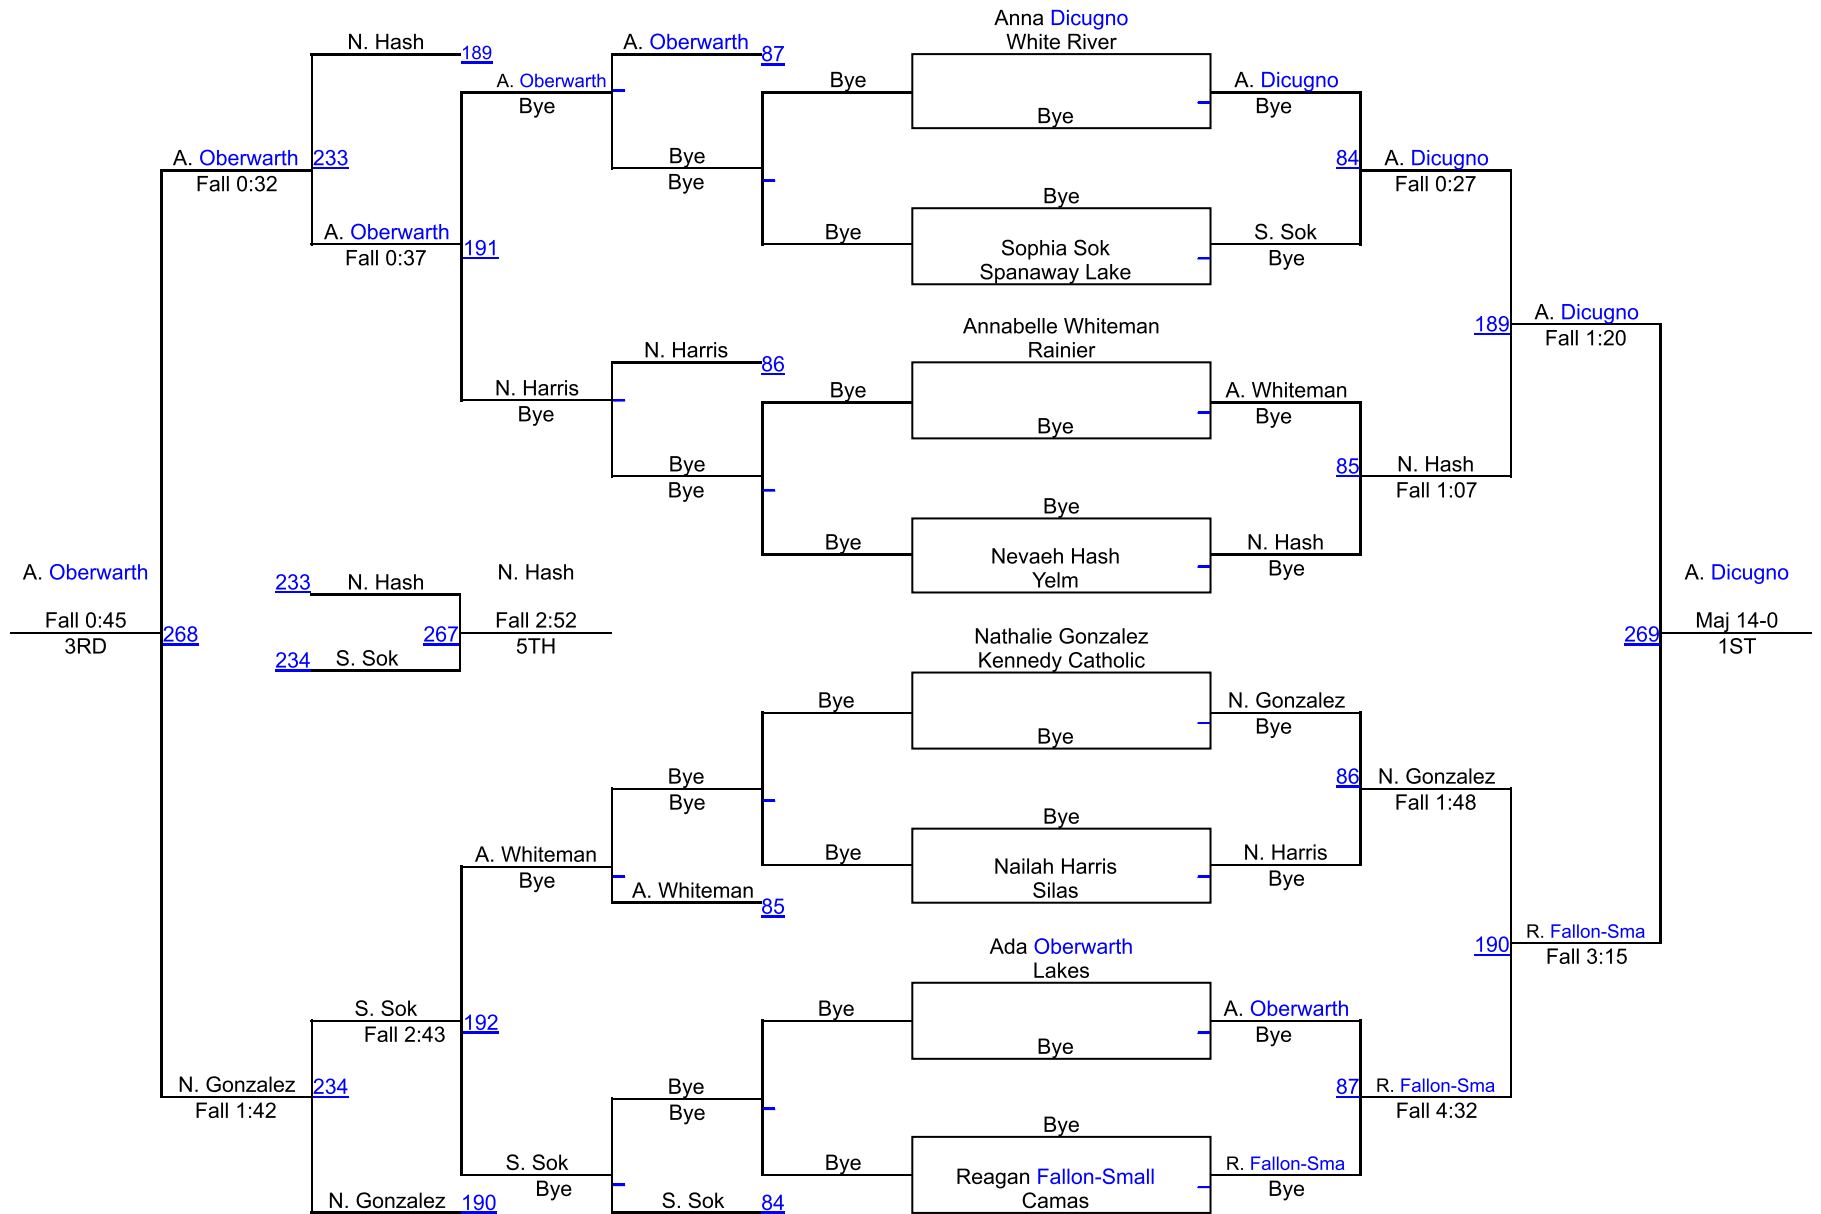

Yelm Girls - Jump On In

Varsity Bracket 105

Yelm Girls - Jump On In

Varsity Bracket 110

Yelm Girls - Jump On In

Varsity Bracket 115

Yelm Girls - Jump On In

Varsity Bracket 120

Yelm Girls - Jump On In

Varsity Bracket 125

Yelm Girls - Jump On In

Varsity Bracket 130

Yelm Girls - Jump On In

Varsity Bracket 135

Yelm Girls - Jump On In

Varsity Bracket 140