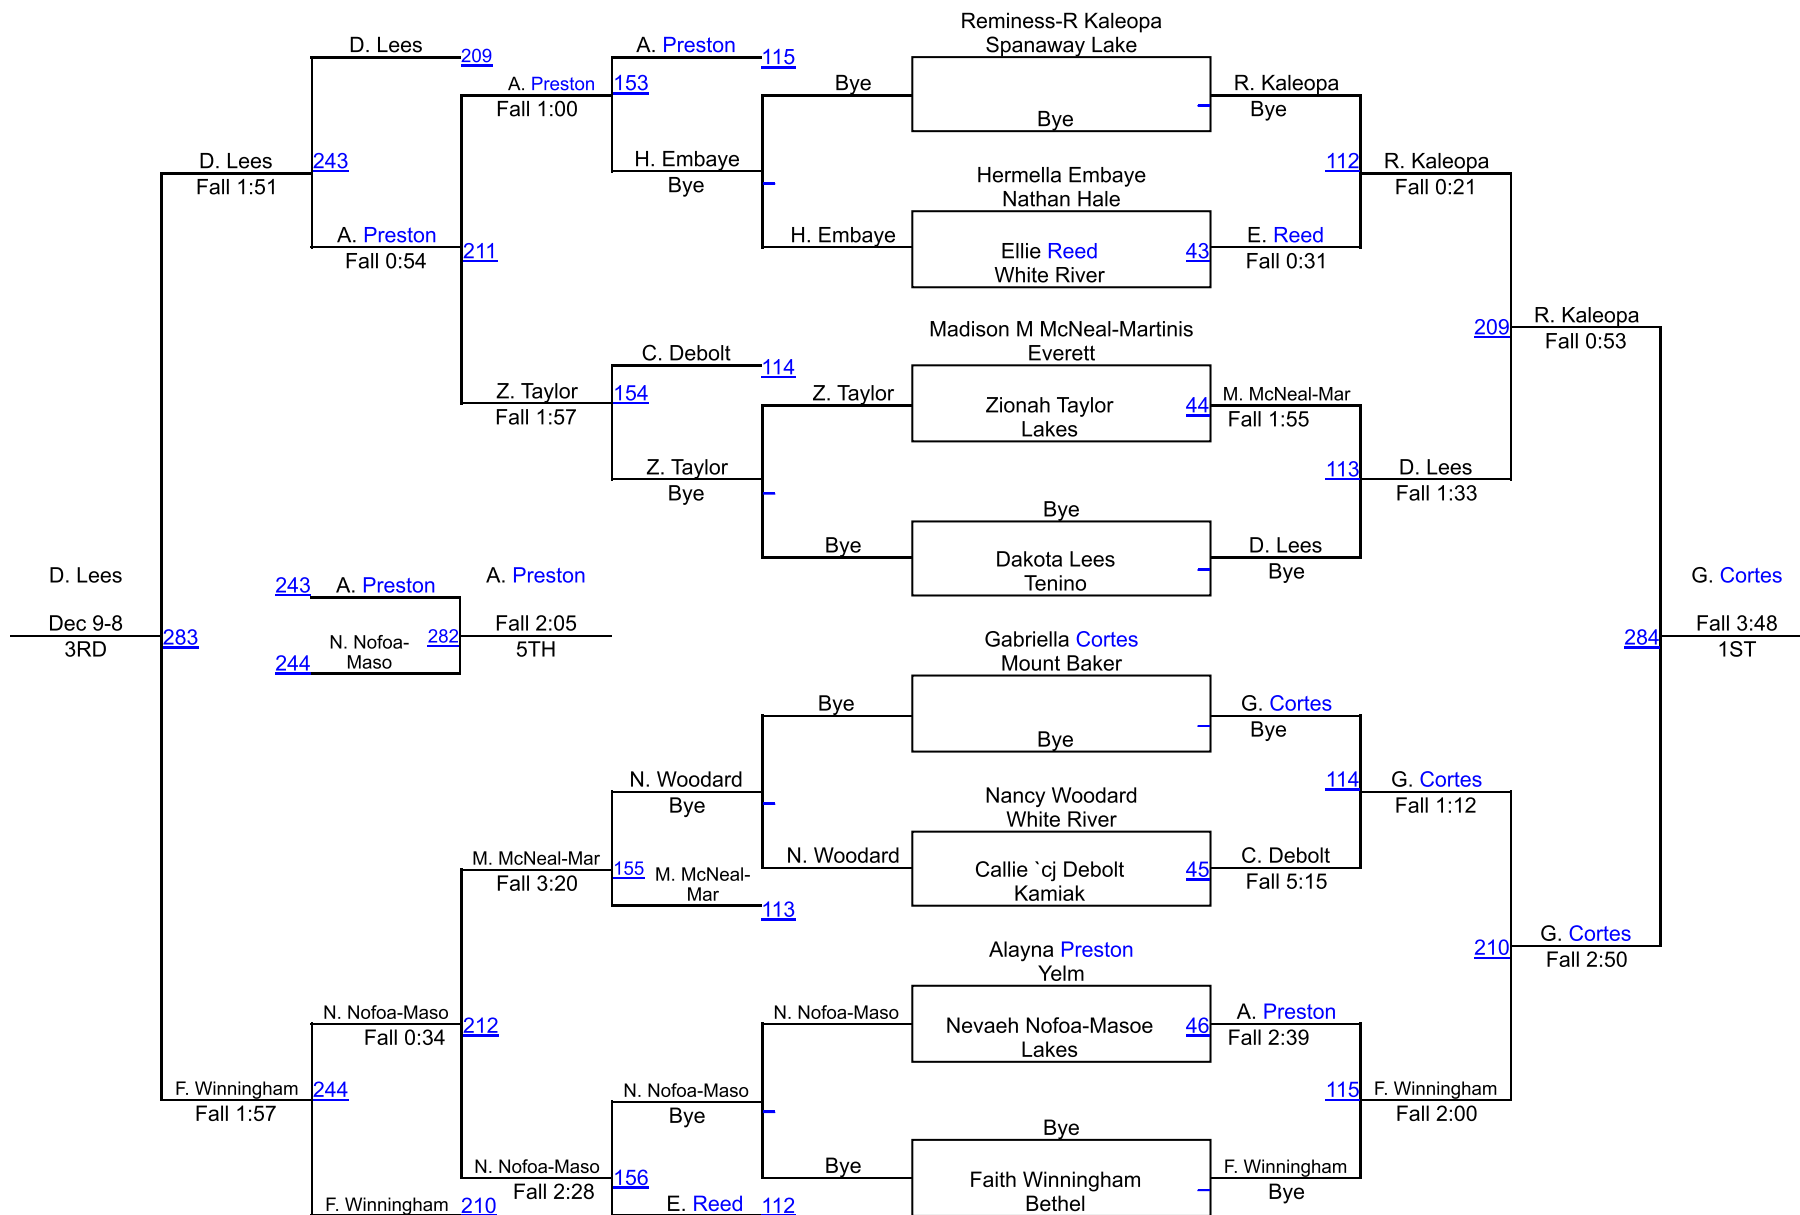

Yelm Girls - Jump On In

Varsity Bracket 125

Yelm Girls - Jump On In

Varsity Bracket 130

Yelm Girls - Jump On In

Varsity Bracket 135

Yelm Girls - Jump On In

Varsity Bracket 140

Yelm Girls - Jump On In

Varsity Bracket 145

Yelm Girls - Jump On In

Varsity Bracket 155

Yelm Girls - Jump On In

Varsity Bracket 170

Yelm Girls - Jump On In

Varsity Bracket 190

Yelm Girls - Jump On In

Varsity Bracket 235