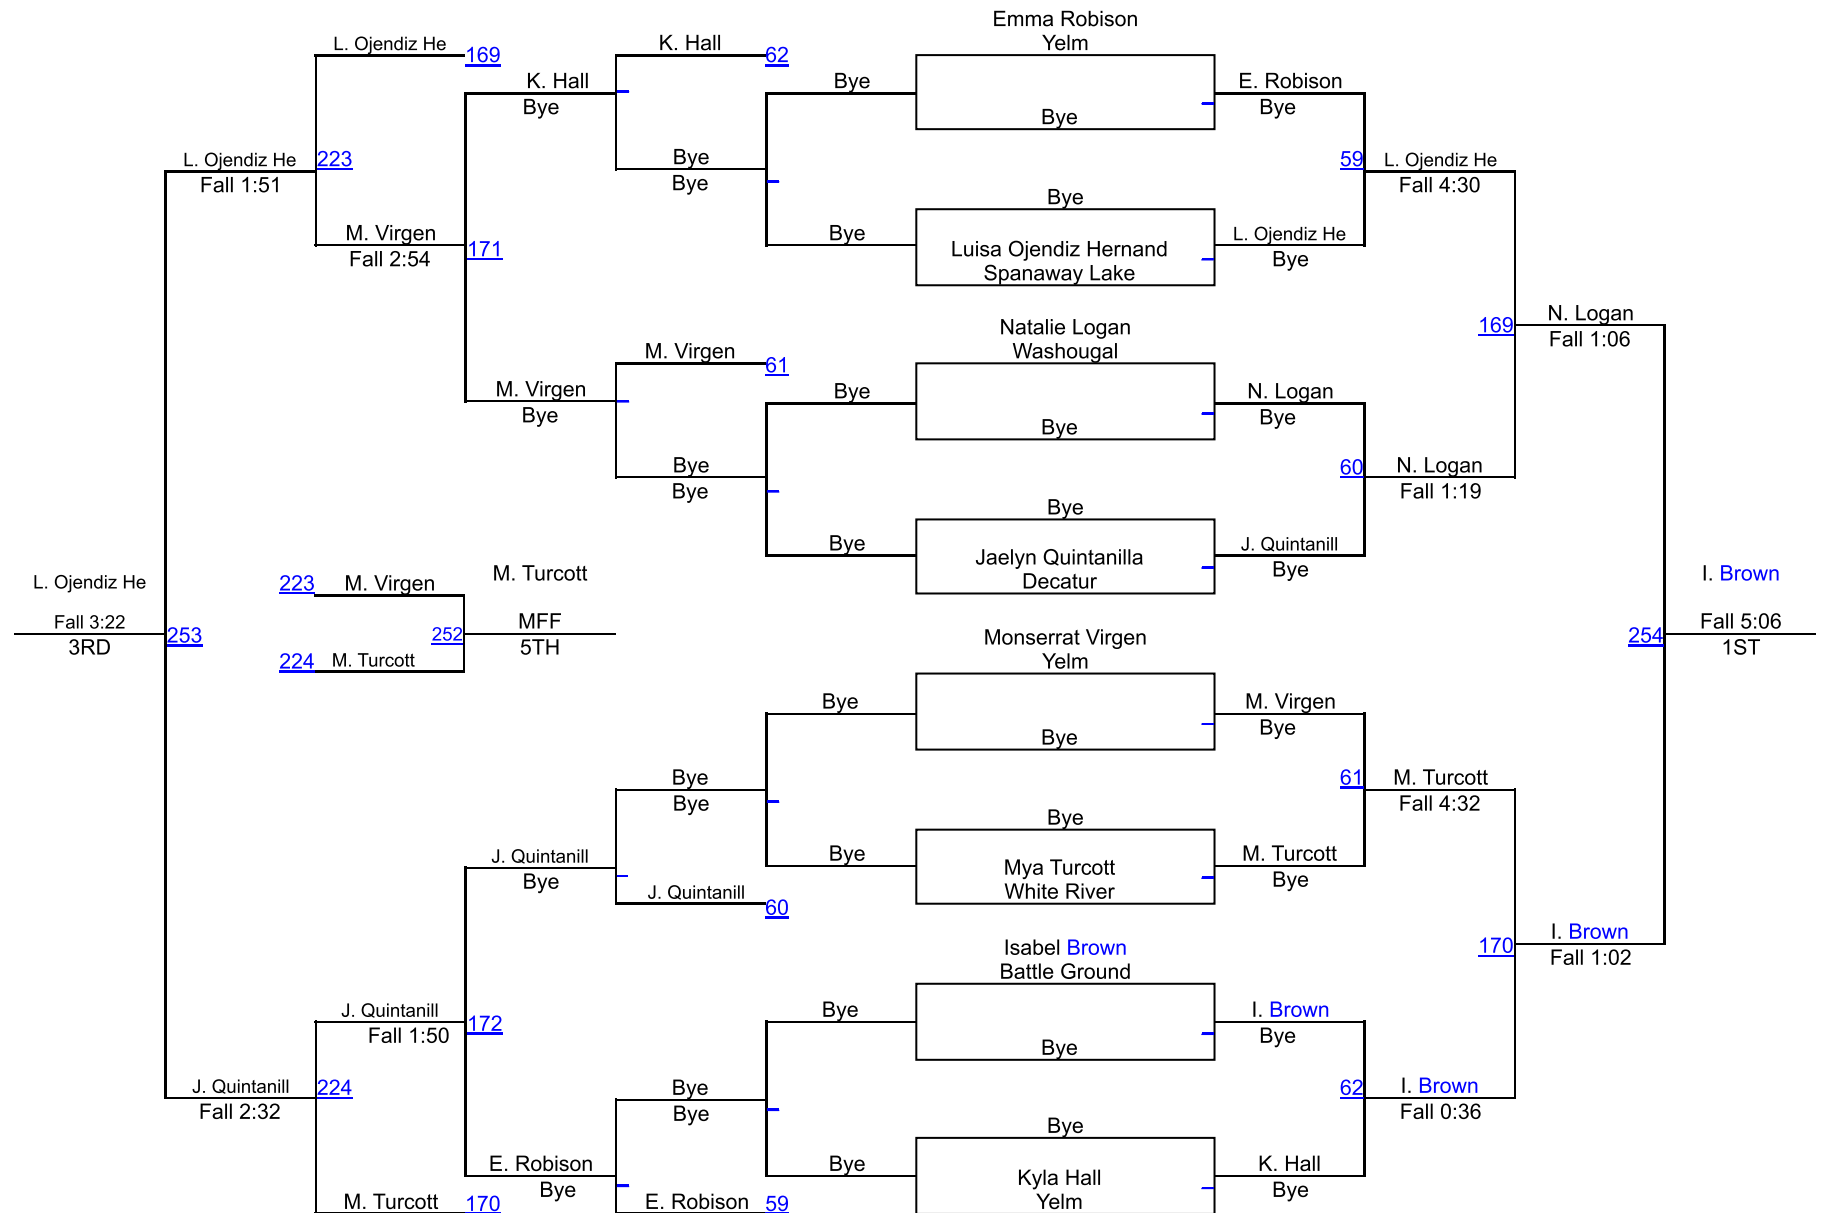

2022 Yelm Girls (Jump On In) - Results for Union

Varsity Bracket 235

Virginia Thomason's place is 4th and has scored 16.0 team points.

- Champ. Round 1 - Virginia Thomason (Union) received a bye ()
(Bye)
- Quarterfinal - Virginia Thomason (Union) won by fall over Tai-
Elisabeth Henry (Spanaway Lake) (Fall 1:52)
- Semifinal - Alivia White (Marysville Pilchuck) won by fall over
Virginia Thomason (Union) (Fall 1:56)
- Cons. Semi - Virginia Thomason (Union) won by decision over Janay
Beckman (Arlington) (Dec 3-1)
- 3rd Place Match - Ahmiya Brox (Union) won by fall over Virginia
Thomason (Union) (Fall 2:49)

Yelm Girls - Jump On In

Varsity Bracket 105

Yelm Girls - Jump On In

Varsity Bracket 110

Yelm Girls - Jump On In

Varsity Bracket 115

Yelm Girls - Jump On In

Varsity Bracket 120