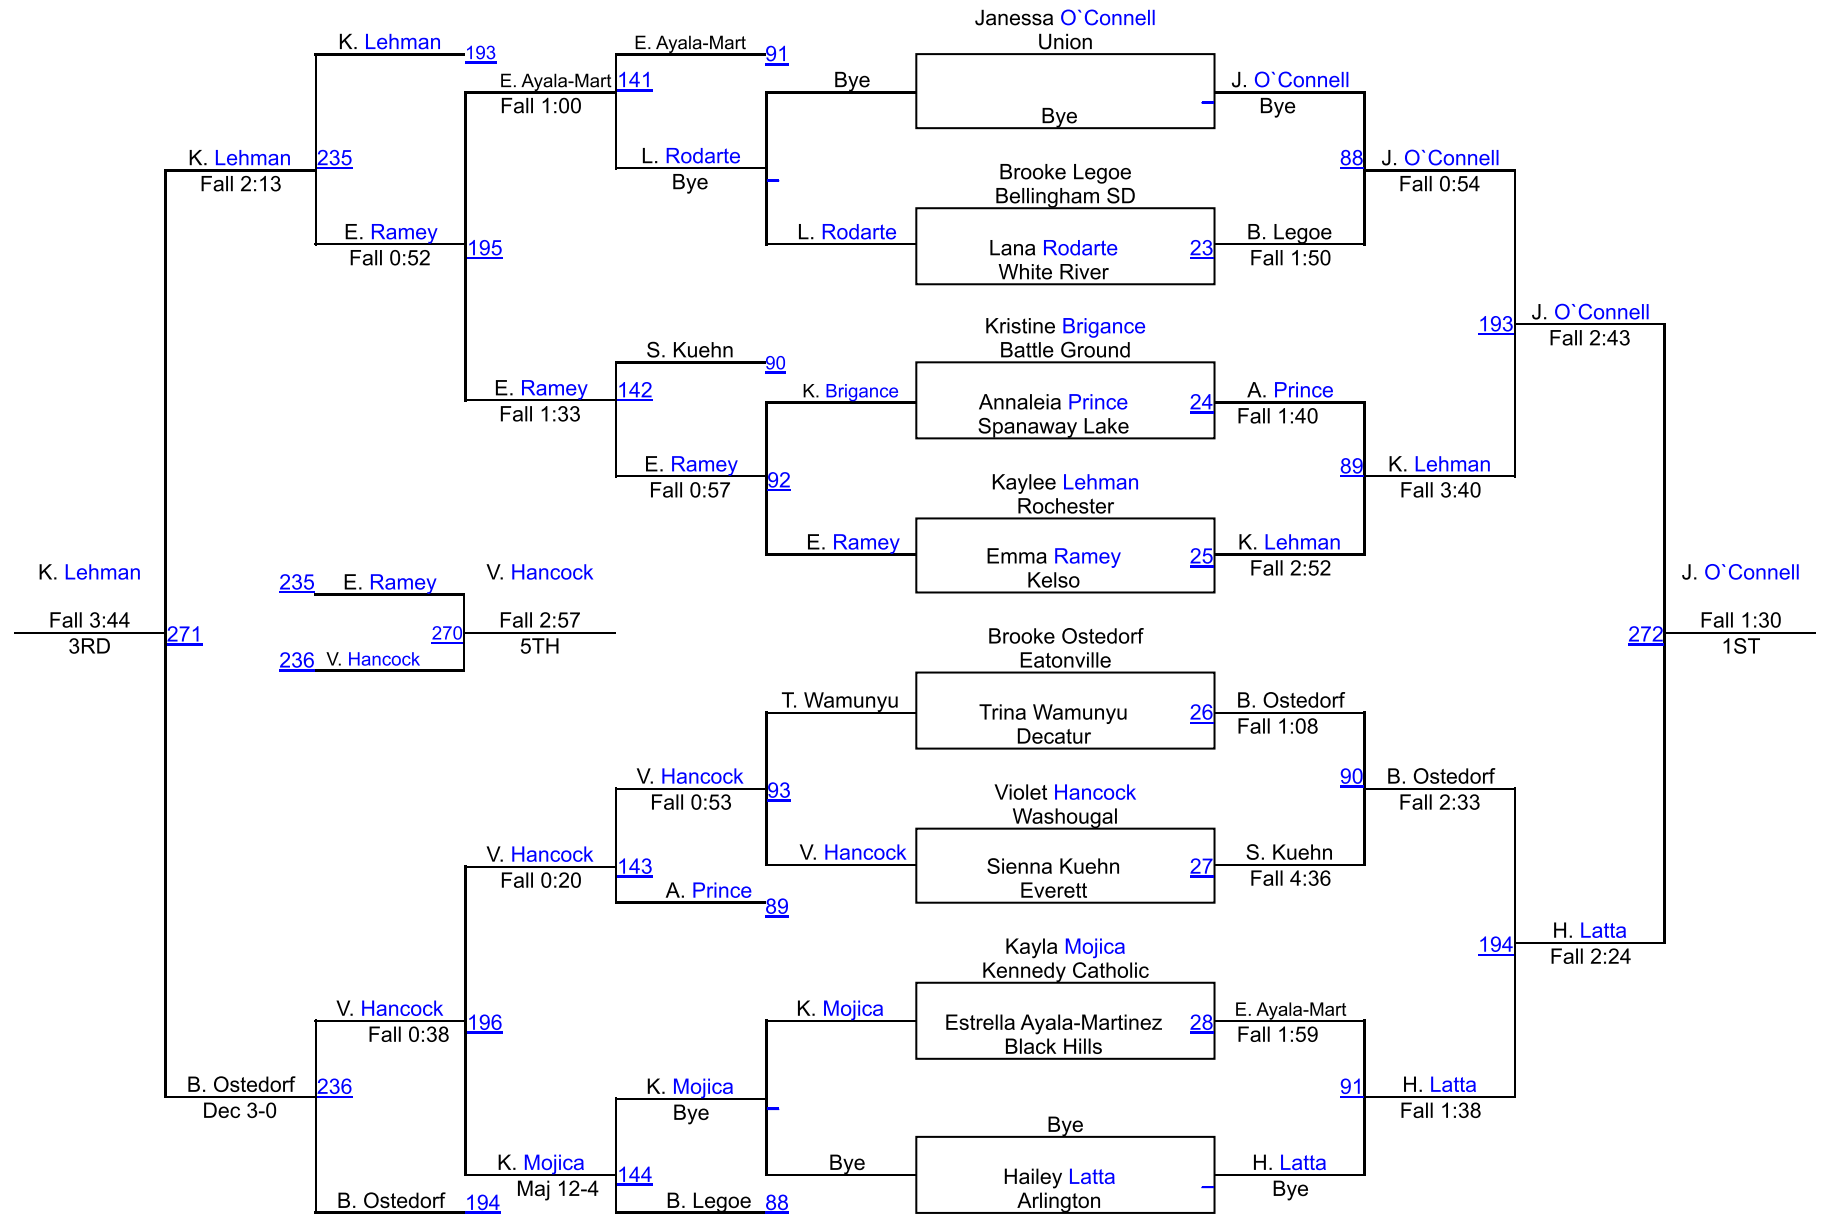

Yelm Girls - Jump On In

Varsity Bracket 125

Yelm Girls - Jump On In

Varsity Bracket 130

Yelm Girls - Jump On In

Varsity Bracket 135

Yelm Girls - Jump On In

Varsity Bracket 140