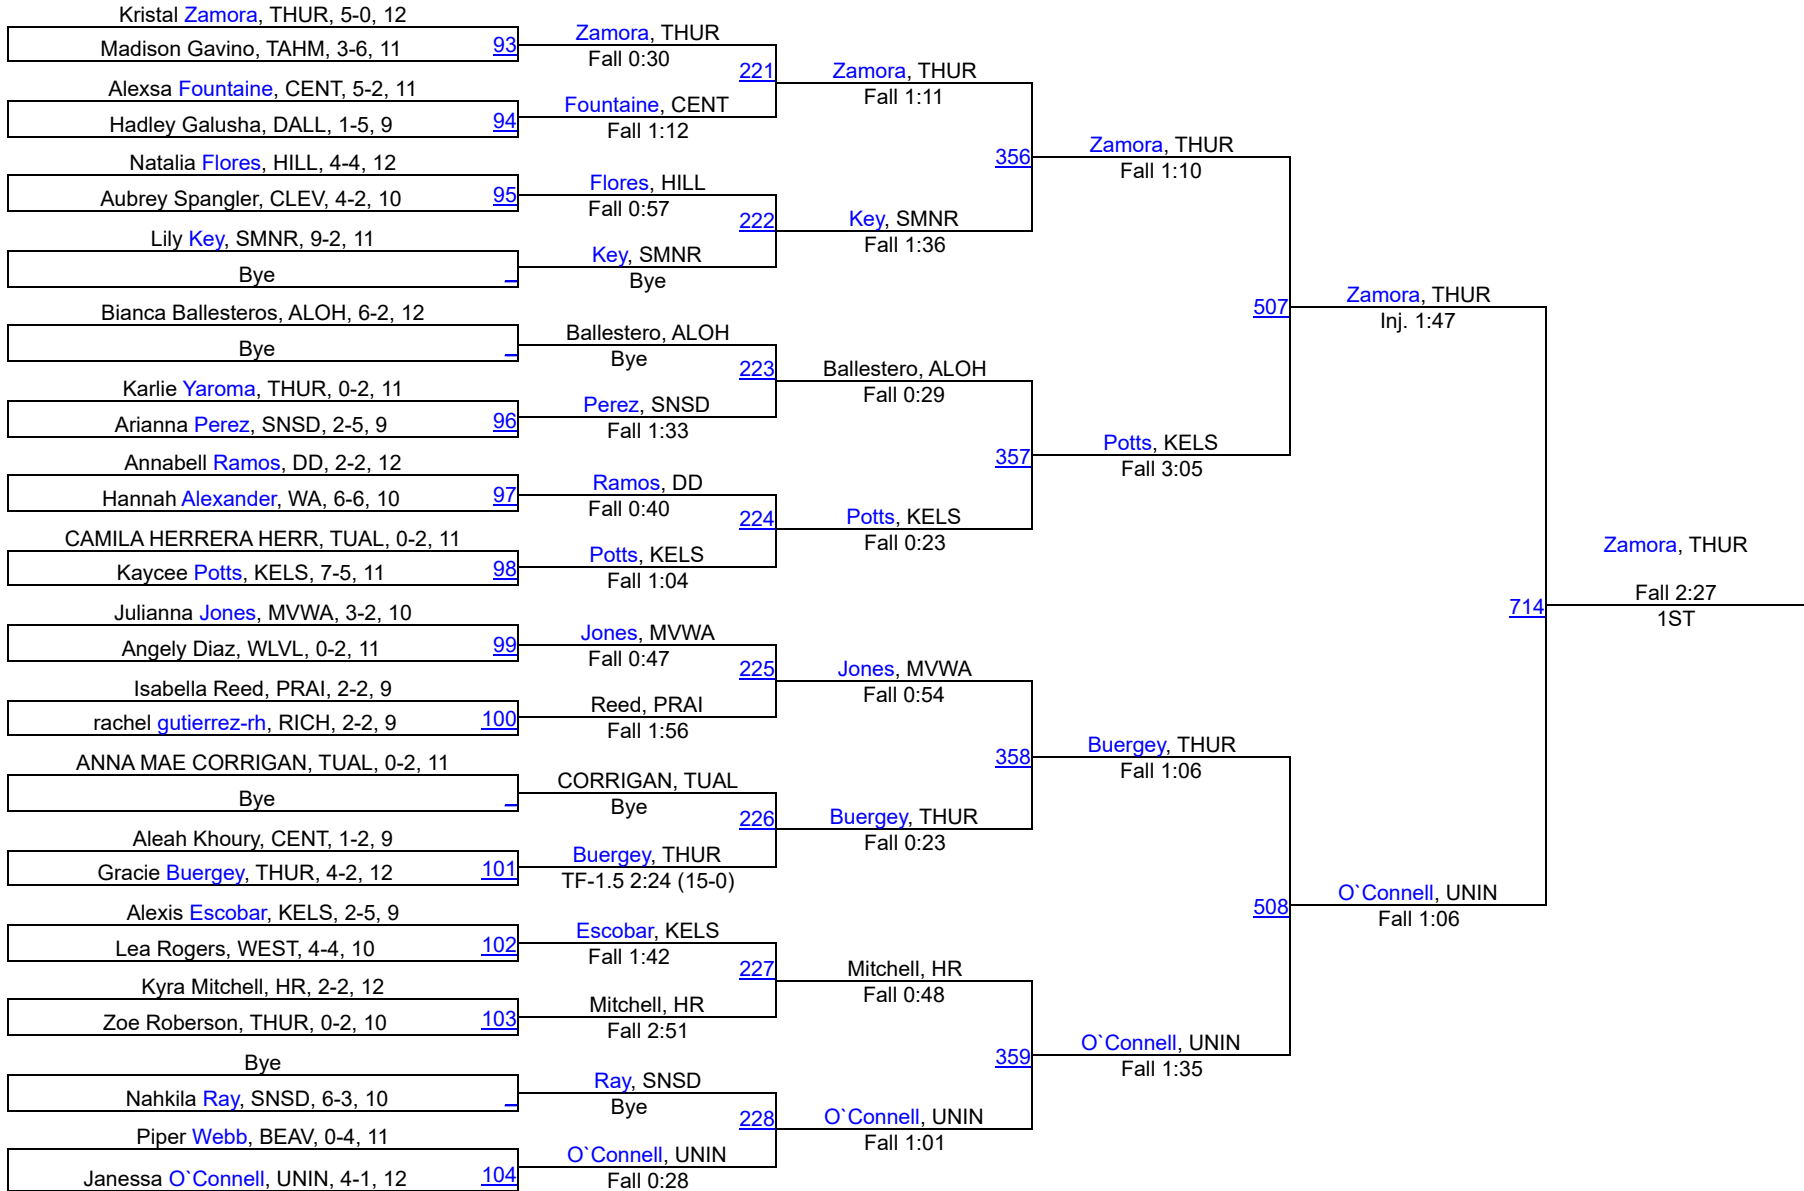

Carrier, WEST Dec 18-14 3RD	685	Carrier, WEST Fall 2:03	664	Broyles, UNIN Fall 1:38	629	Broyles, UNIN Fall 1:34	564	Medina, HILL 355	Broyles, UNIN 213	
		Hadden, THUR Fall 0:22	665	Troullier, MVOR MD 13-3	630	Troullier, MVOR Fall 3:57	566	Weber, SKY Dec 6-3	441	Skelding, WEST 218
	699	Broyles, UNIN	664					Afemata, SKY	80	
		Troullier, MVOR	665					Bye		
Davis, SHRD Fall 0:54 Cons. Champ	631	Davis, SHRD Fall 1:00	568	Grogan, SPRG Fall 0:52	443	Grogan, SPRG Bye	295	Marshall, SMNR Fall 2:40	81	
		Benn, CLEV Dec 6-5	569	Davis, SHRD Fall 0:42	444	Davis, SHRD Fall 2:16	296	Ochoa, TAHM Bye	83	
	445	Benn, CLEV TB-1 7-6	445					Love, CLEV	84	
		Gorman, SPRG Fall 0:58	446					Davis, SHRD	85	
	297	Suetta-wat, UNIN Fall 3:48	297					Grummon, PRAI	86	
		Benn, CLEV Bye						Suetta-wat, UNIN	87	
299	Gorman, SPRG Fall 0:57	298					Bye			
	Brzezinski, SW Fall 2:20	299					Benn, CLEV	88		
							Seifuddin-, TUAL	89		
							Gorman, SPRG	90		
							Brzezinski, SW	91		
							Madrigal, TGRD	92		

War of the Roses

140