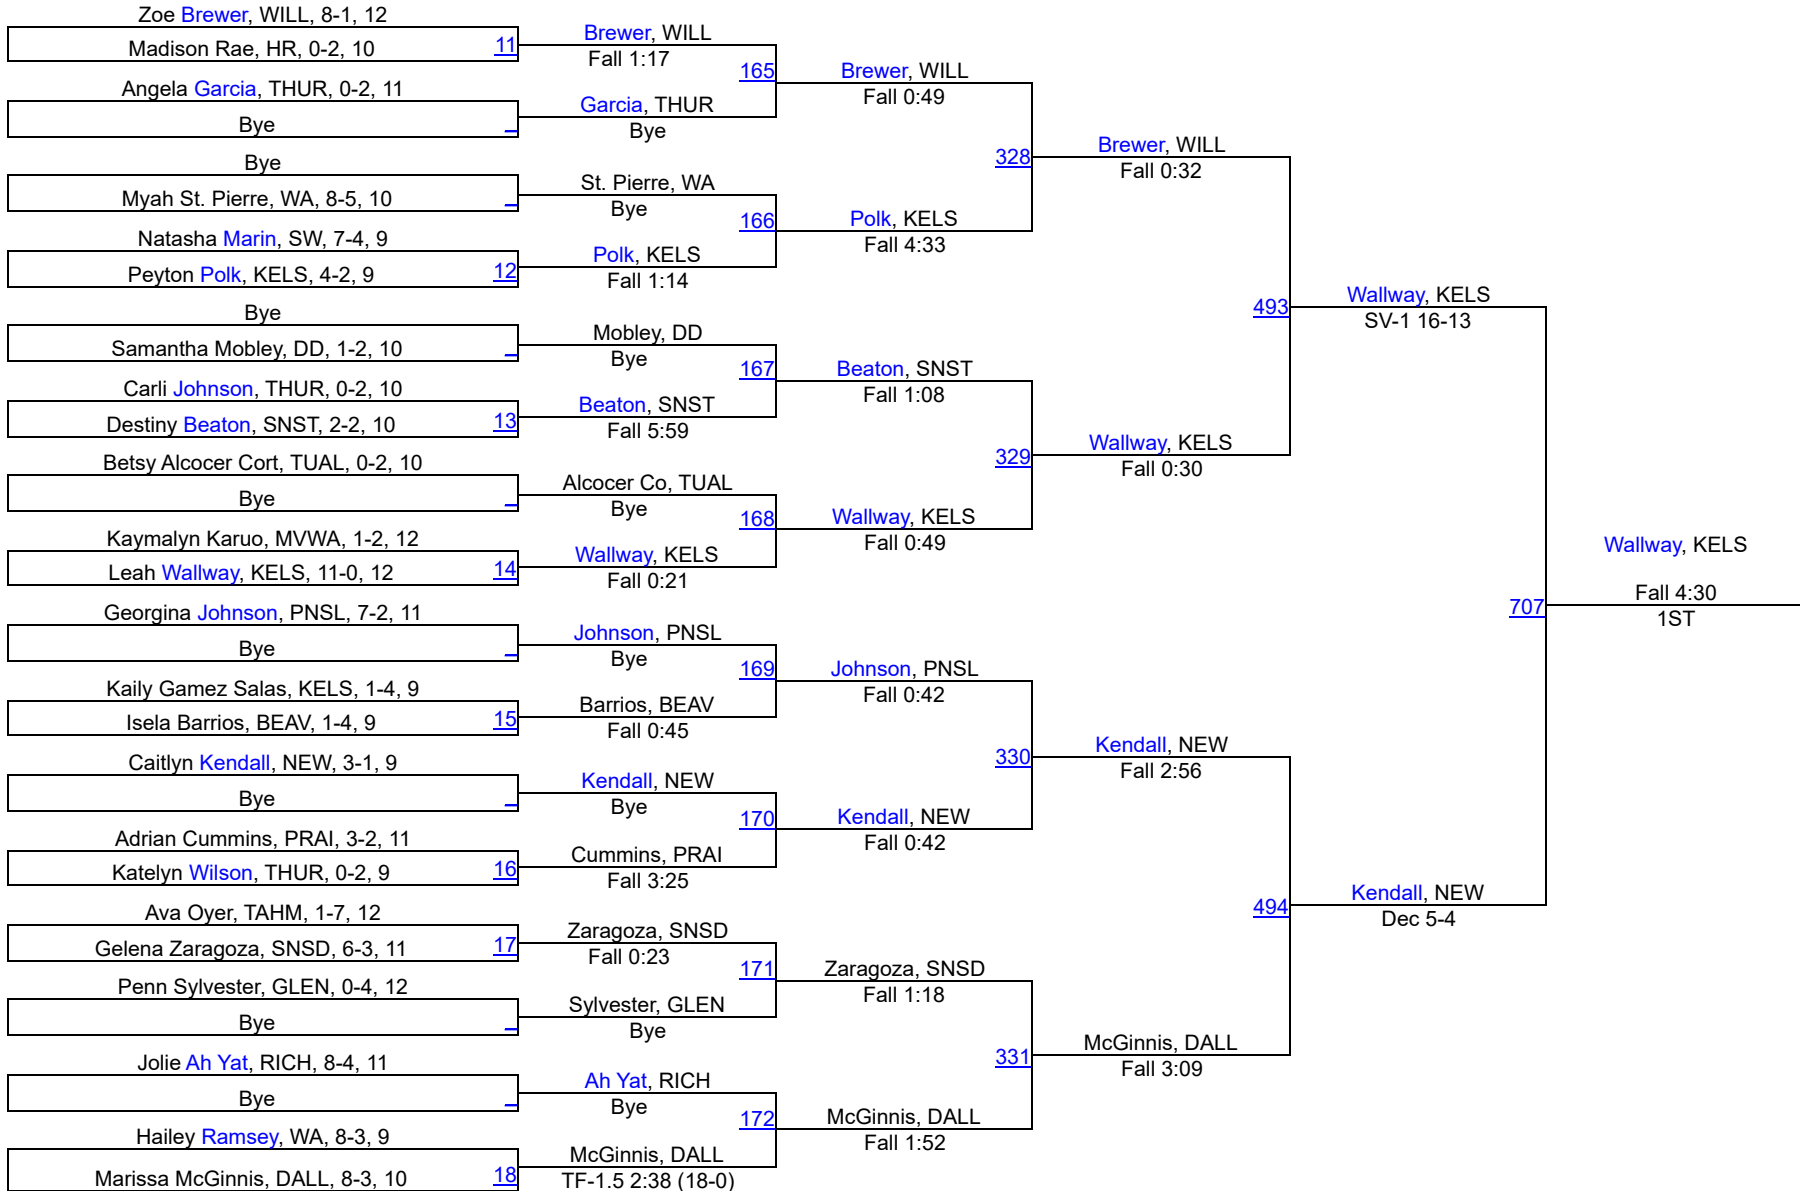

War of the Roses