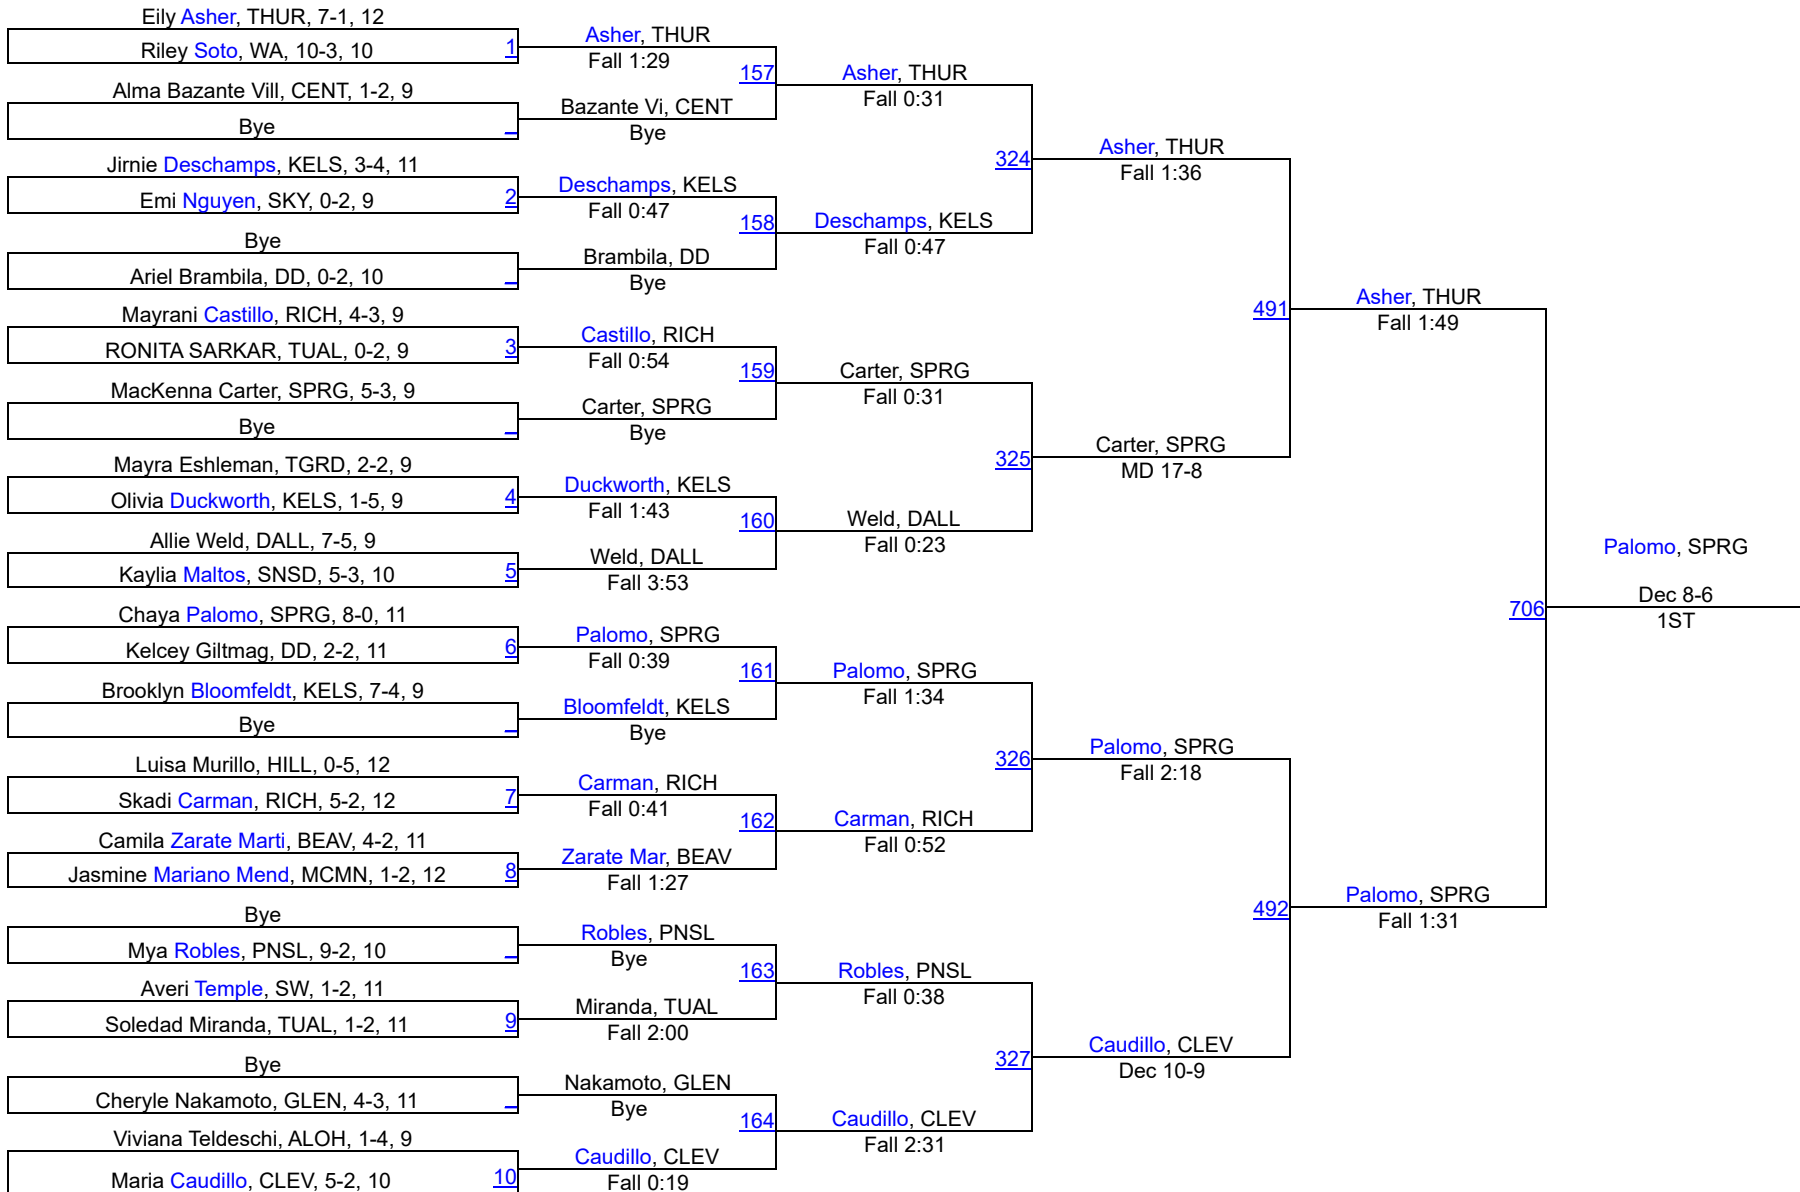

War of the Roses

100